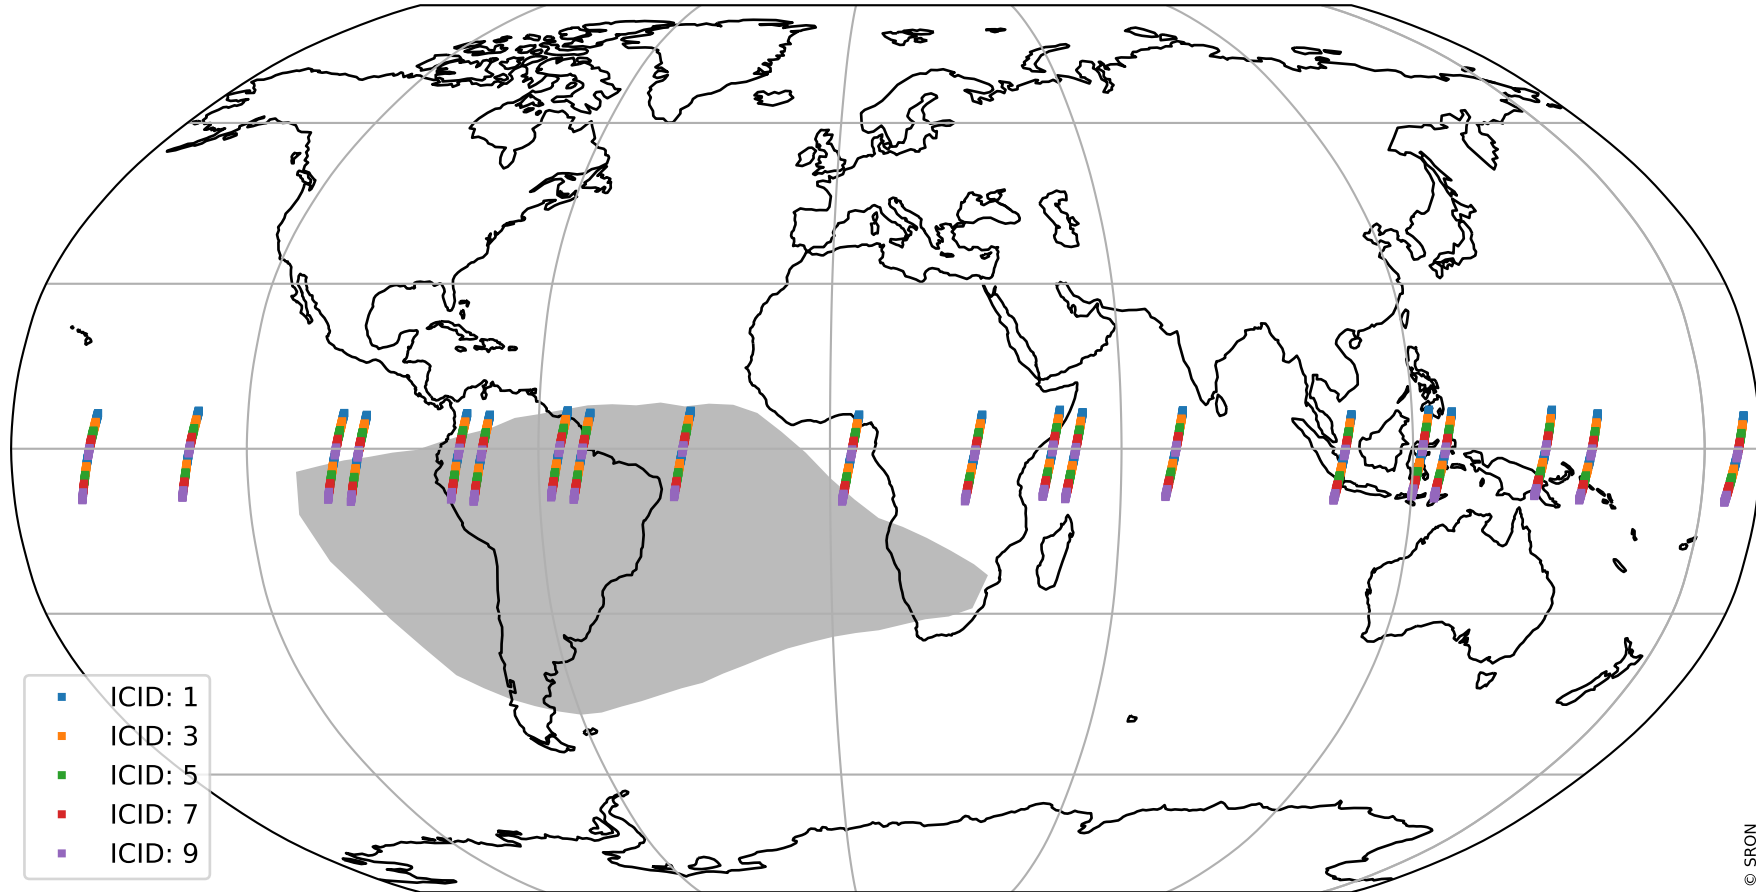

Tropomi SWIR offset (official)

orbits : 20 in [7732, 7777]
coverage : 2019-04-11 / 2019-04-14
median : 0.52596 V
spread : 0.035911 V
created : 2023-08-21T14:23:53

value detector map

Tropomi SWIR offset (official)

orbits : 20 in [7732, 7777]
coverage : 2019-04-11 / 2019-04-14
median : 32.909 μV
spread : 19.487 μV
created : 2023-08-21T14:23:53

Tropomi SWIR offset (official)

value compared with SWIR offset CKD

orbits : 20 in [7732, 7777]
coverage : 2019-04-11 / 2019-04-14
median : -0.059583 mV
spread : 0.32943 mV
created : 2023-08-21T14:23:53

Tropomi SWIR offset (official) ground-tracks of Sentinel-5P

orbits : 20 in [7732, 7777]
coverage : 2019-04-11 / 2019-04-14
created : 2023-08-21T14:23:53

Tropomi SWIR offset (official)

orbits : [2827, 7777]
coverage : 2018-04-30 / 2019-04-14
created : 2023-08-21T14:23:54

trend of detector median & temperatures