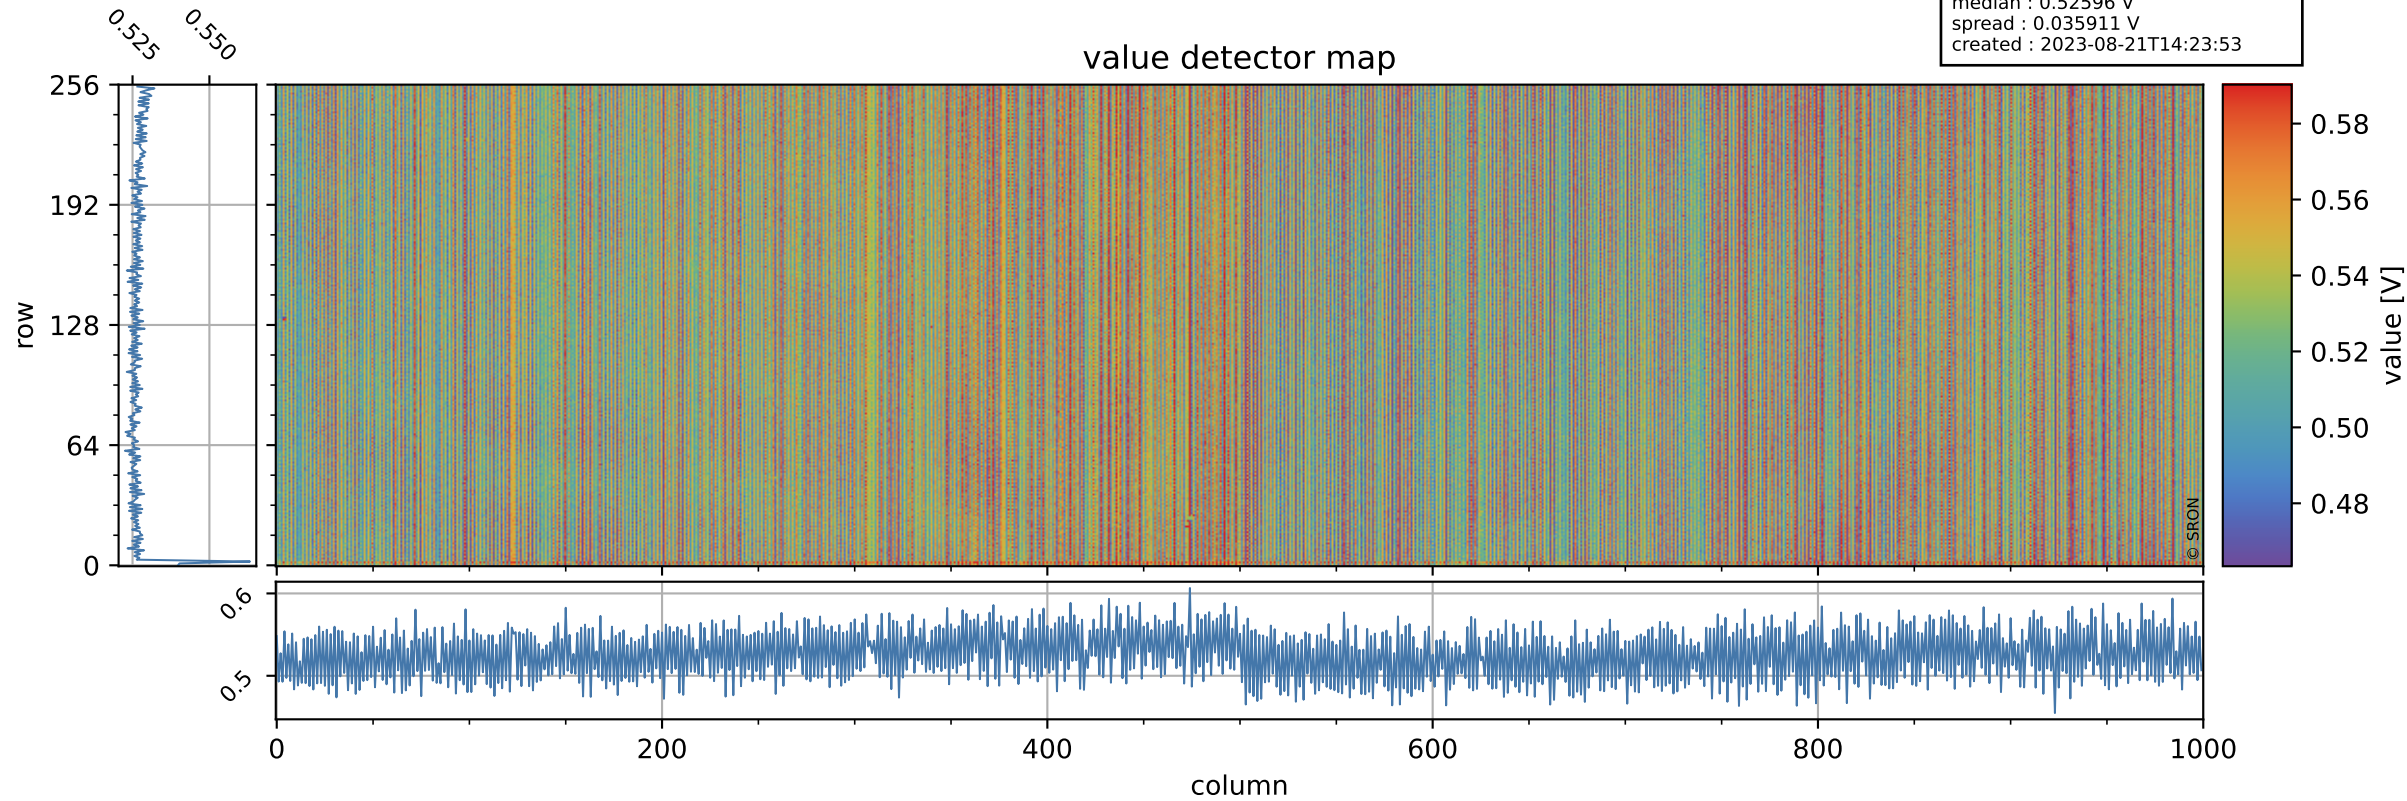

Tropomi SWIR offset (official)

orbits : 20 in [7732, 7777]
coverage : 2019-04-11 / 2019-04-14
median : 0.52596 V
spread : 0.035911 V
created : 2023-08-21T14:23:53

value detector map

Tropomi SWIR offset (official)

orbits : 20 in [7732, 7777]
coverage : 2019-04-11 / 2019-04-14
median : 32.909 μV
spread : 19.487 μV
created : 2023-08-21T14:23:53

Tropomi SWIR offset (official)

value compared with SWIR offset CKD

orbits : 20 in [7732, 7777]
coverage : 2019-04-11 / 2019-04-14
median : -0.059583 mV
spread : 0.32943 mV
created : 2023-08-21T14:23:53

Tropomi SWIR offset (official) ground-tracks of Sentinel-5P

orbits : 20 in [7732, 7777]
coverage : 2019-04-11 / 2019-04-14
created : 2023-08-21T14:23:53

Tropomi SWIR offset (official)

orbits : [2827, 7777]
coverage : 2018-04-30 / 2019-04-14
created : 2023-08-21T14:23:54

trend of detector median & temperatures