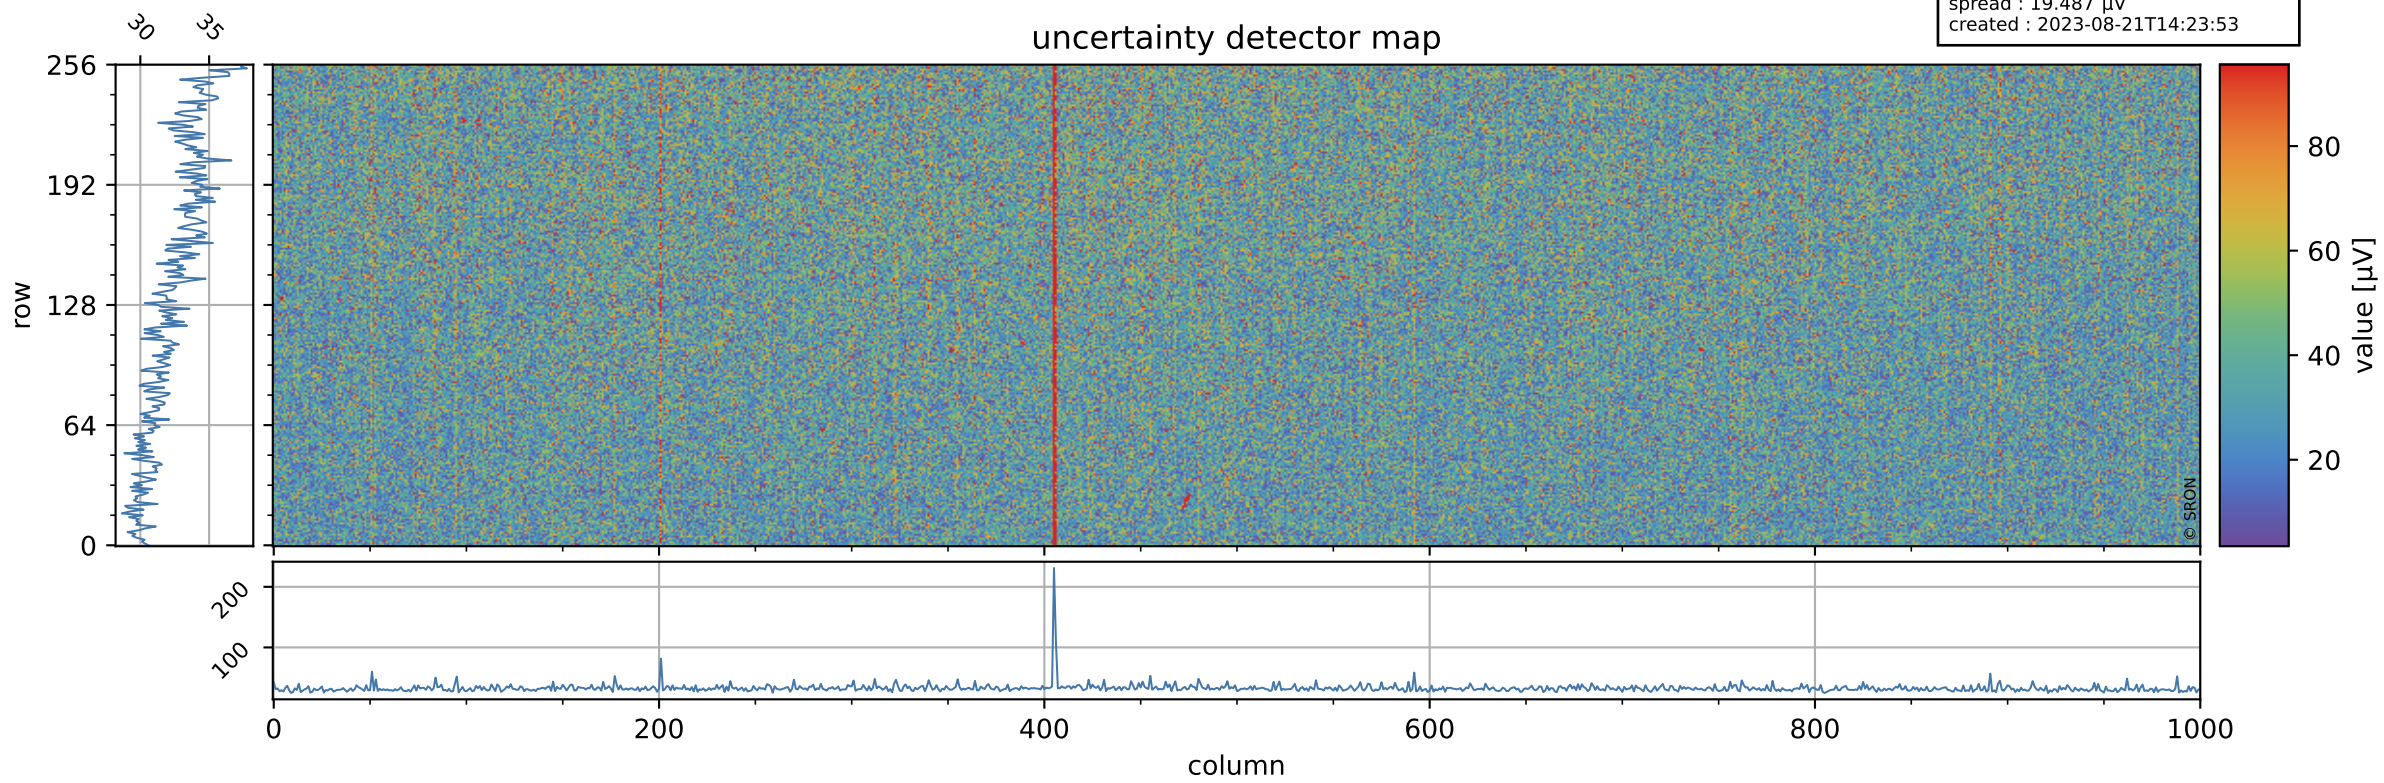

Tropomi SWIR offset (official)

orbits : 20 in [7732, 7777]
coverage : 2019-04-11 / 2019-04-14
median : 0.52596 V
spread : 0.035911 V
created : 2023-08-21T14:23:53

value detector map

Tropomi SWIR offset (official)

orbits : 20 in [7732, 7777]
coverage : 2019-04-11 / 2019-04-14
median : 32.909 μV
spread : 19.487 μV
created : 2023-08-21T14:23:53

Tropomi SWIR offset (official)

value compared with SWIR offset CKD

orbits : 20 in [7732, 7777]
coverage : 2019-04-11 / 2019-04-14
median : -0.059583 mV
spread : 0.32943 mV
created : 2023-08-21T14:23:53

Tropomi SWIR offset (official) ground-tracks of Sentinel-5P

orbits : 20 in [7732, 7777]
coverage : 2019-04-11 / 2019-04-14
created : 2023-08-21T14:23:53

Tropomi SWIR offset (official)

orbits : [2827, 7777]
coverage : 2018-04-30 / 2019-04-14
created : 2023-08-21T14:23:54

trend of detector median & temperatures