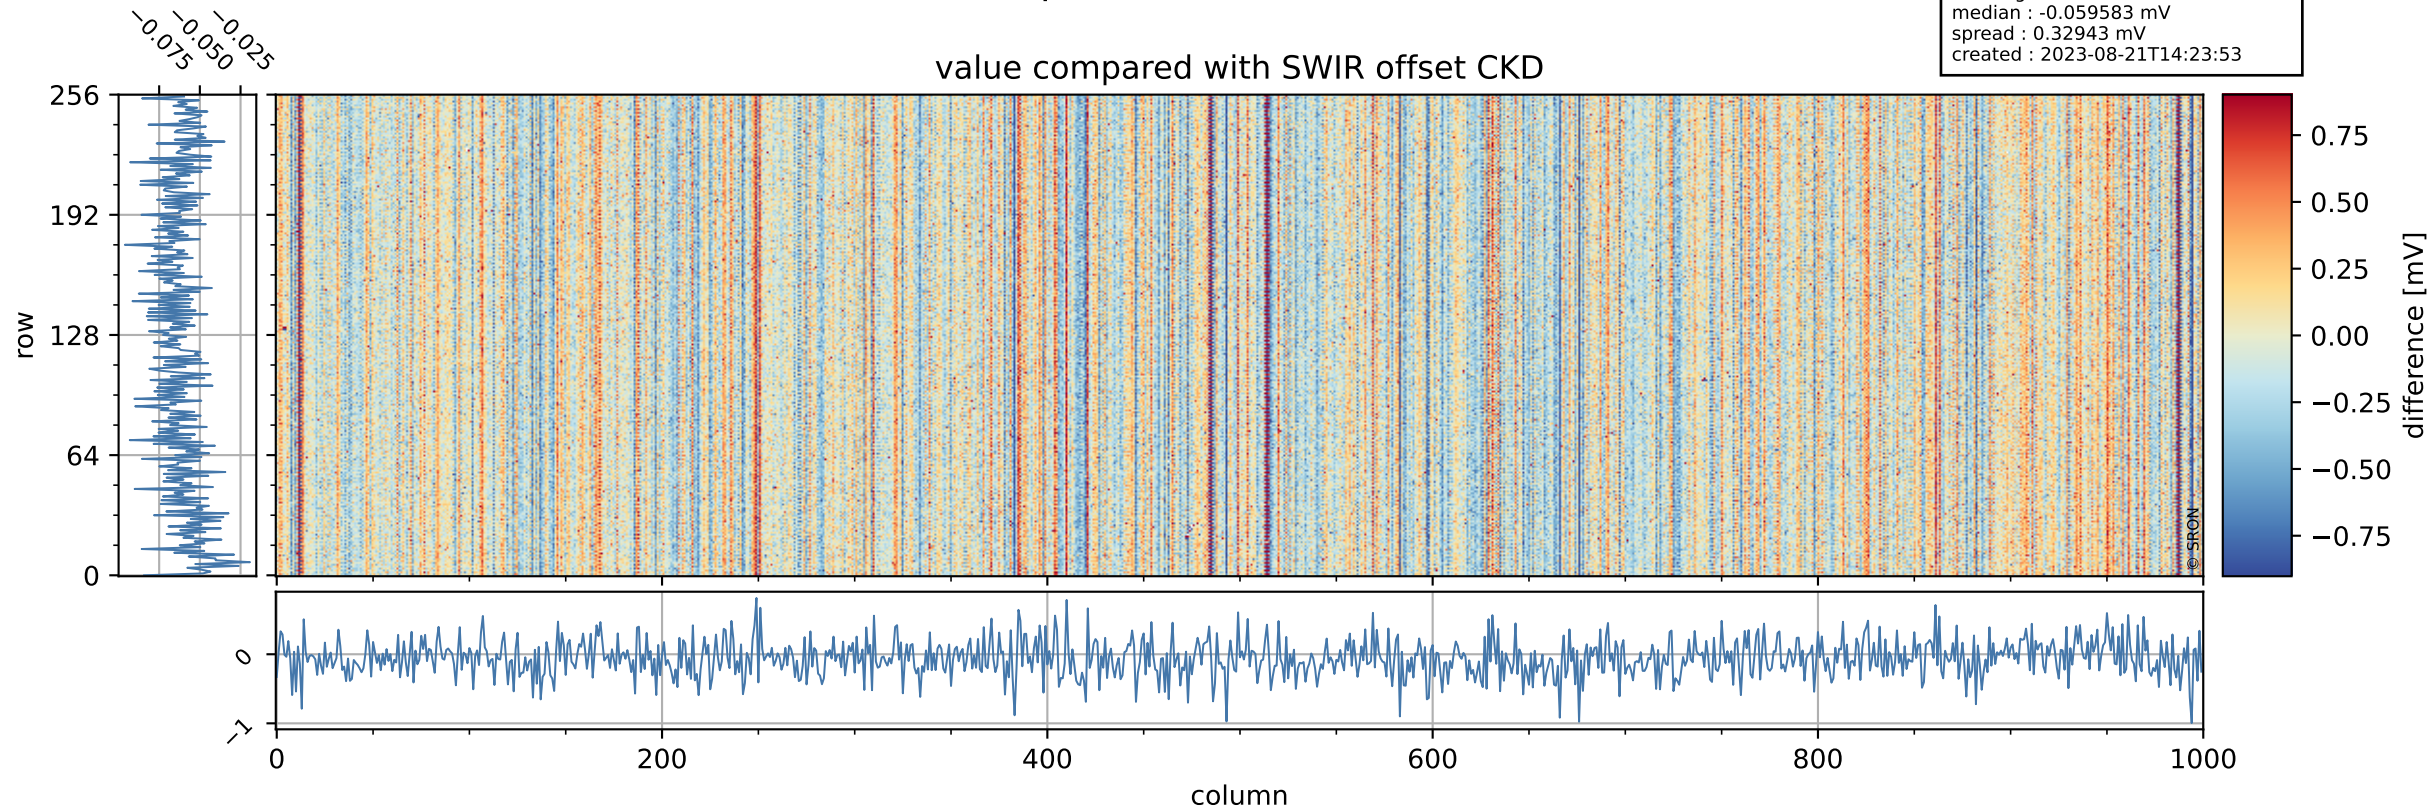

Tropomi SWIR offset (official)

orbits : 20 in [7732, 7777]
coverage : 2019-04-11 / 2019-04-14
median : 0.52596 V
spread : 0.035911 V
created : 2023-08-21T14:23:53

value detector map

Tropomi SWIR offset (official)

orbits : 20 in [7732, 7777]
coverage : 2019-04-11 / 2019-04-14
median : 32.909 μV
spread : 19.487 μV
created : 2023-08-21T14:23:53

Tropomi SWIR offset (official)

value compared with SWIR offset CKD

orbits : 20 in [7732, 7777]
coverage : 2019-04-11 / 2019-04-14
median : -0.059583 mV
spread : 0.32943 mV
created : 2023-08-21T14:23:53

Tropomi SWIR offset (official) ground-tracks of Sentinel-5P

orbits : 20 in [7732, 7777]
coverage : 2019-04-11 / 2019-04-14
created : 2023-08-21T14:23:53

Tropomi SWIR offset (official)

orbits : [2827, 7777]
coverage : 2018-04-30 / 2019-04-14
created : 2023-08-21T14:23:54

trend of detector median & temperatures