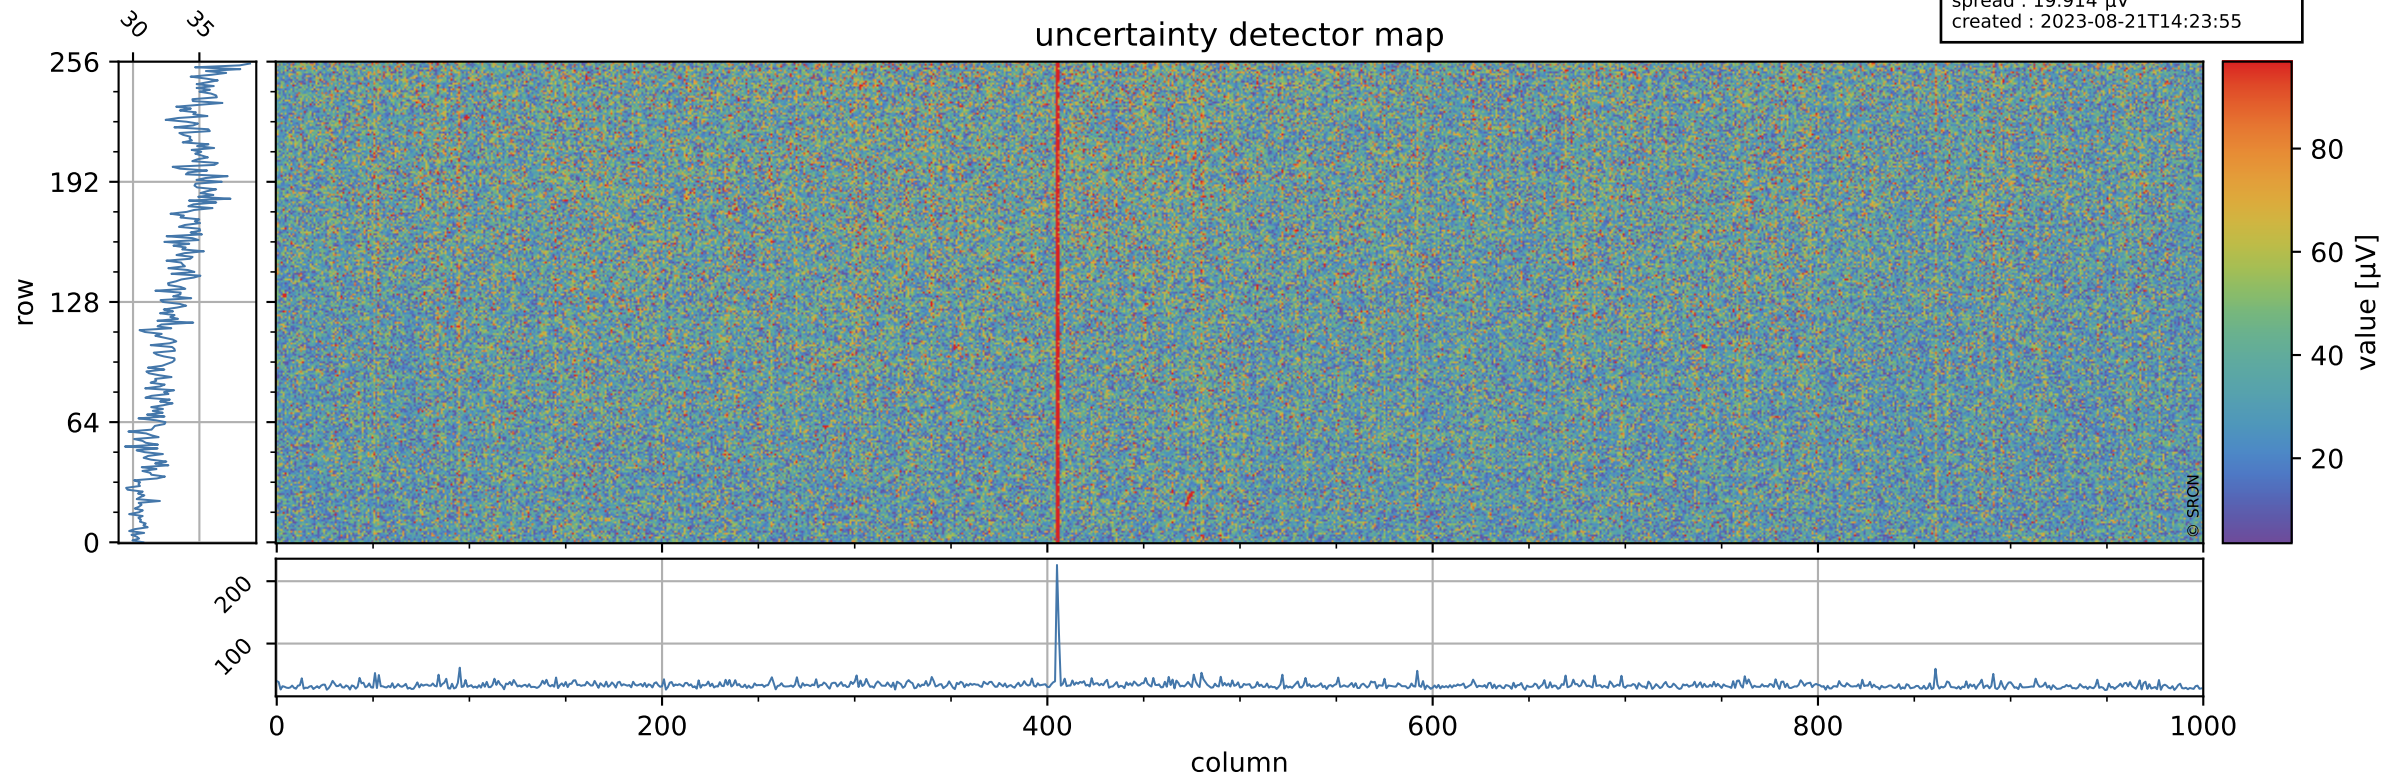

Tropomi SWIR offset (official)

orbits : 18 in [7747, 7792]
coverage : 2019-04-12 / 2019-04-15
median : 0.52596 V
spread : 0.035912 V
created : 2023-08-21T14:23:54

value detector map

Tropomi SWIR offset (official)

orbits : 18 in [7747, 7792]
coverage : 2019-04-12 / 2019-04-15
median : 33.746 μV
spread : 19.914 μV
created : 2023-08-21T14:23:55

Tropomi SWIR offset (official)

orbits : 18 in [7747, 7792]
coverage : 2019-04-12 / 2019-04-15
median : -0.064057 mV
spread : 0.33075 mV
created : 2023-08-21T14:23:55

value compared with SWIR offset CKD

Tropomi SWIR offset (official) ground-tracks of Sentinel-5P

orbits : 18 in [7747, 7792]
coverage : 2019-04-12 / 2019-04-15
created : 2023-08-21T14:23:55

Tropomi SWIR offset (official)

orbits : [2827, 7792]
coverage : 2018-04-30 / 2019-04-15
created : 2023-08-21T14:23:56

trend of detector median & temperatures