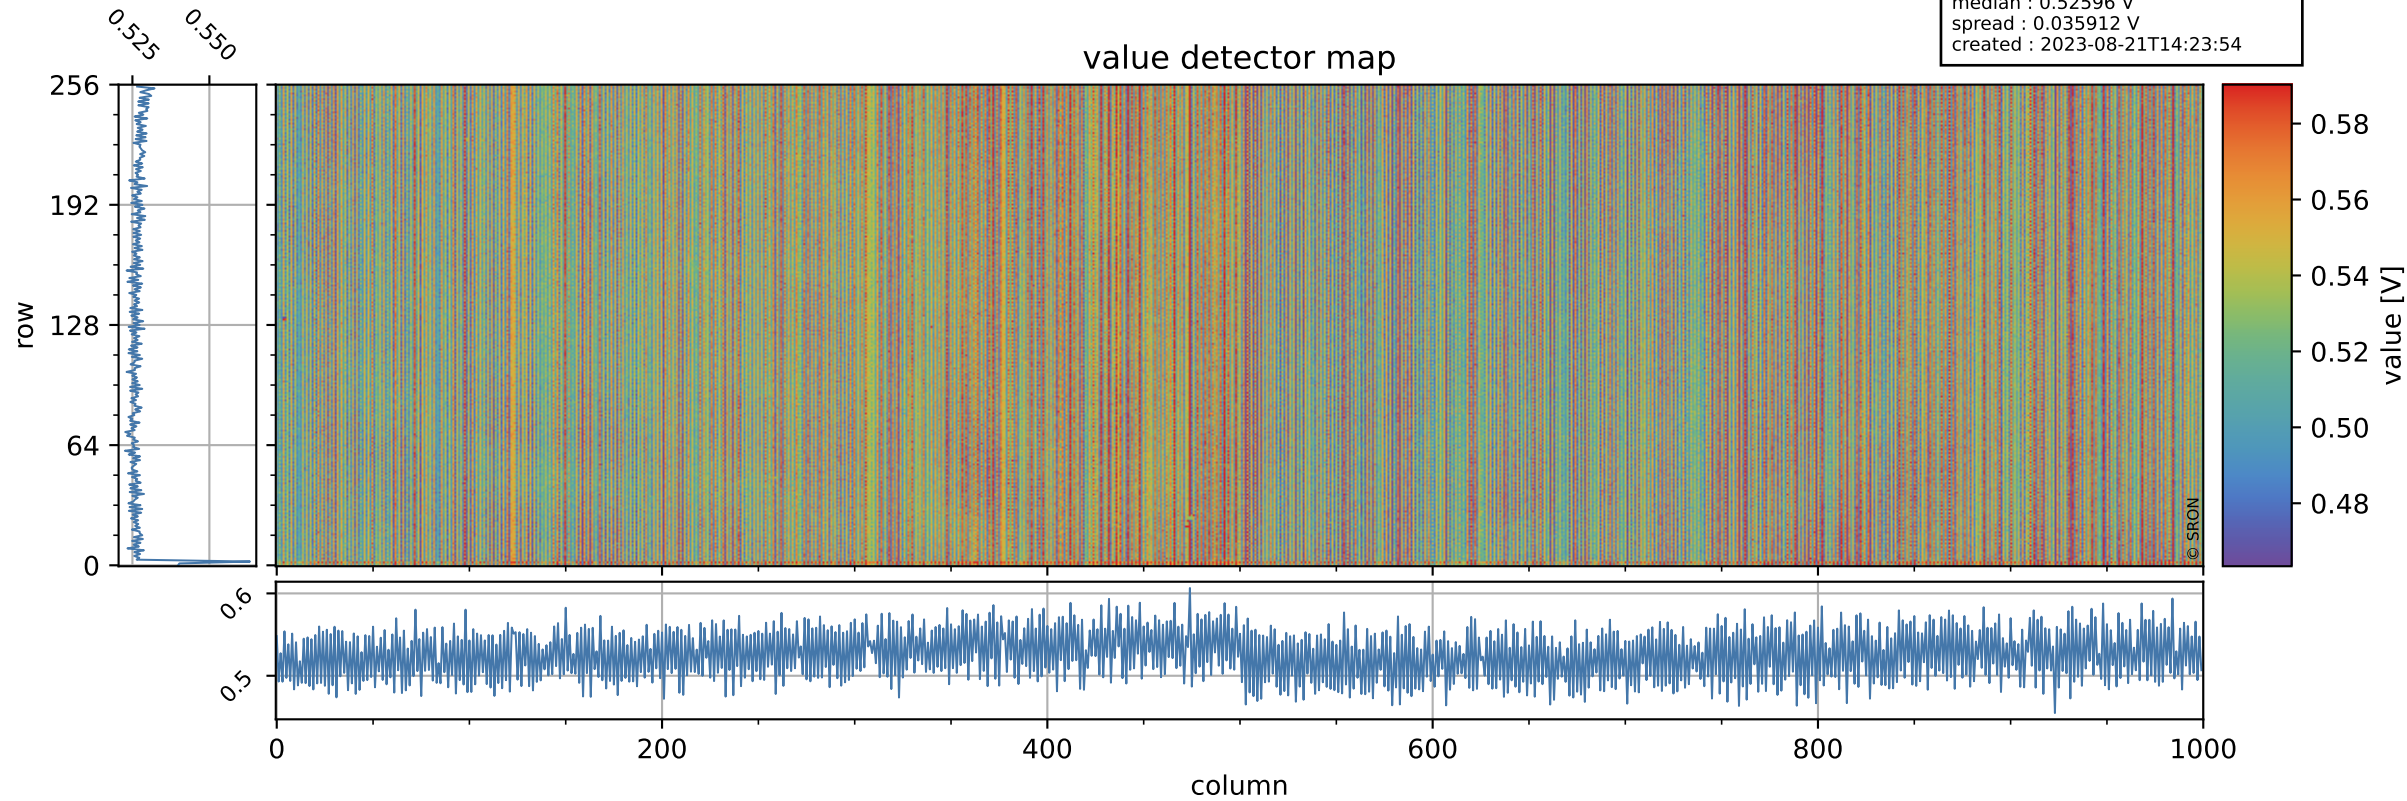

Tropomi SWIR offset (official)

orbits : 18 in [7747, 7792]
coverage : 2019-04-12 / 2019-04-15
median : 0.52596 V
spread : 0.035912 V
created : 2023-08-21T14:23:54

value detector map

Tropomi SWIR offset (official)

orbits : 18 in [7747, 7792]
coverage : 2019-04-12 / 2019-04-15
median : 33.746 μV
spread : 19.914 μV
created : 2023-08-21T14:23:55

Tropomi SWIR offset (official)

orbits : 18 in [7747, 7792]
coverage : 2019-04-12 / 2019-04-15
median : -0.064057 mV
spread : 0.33075 mV
created : 2023-08-21T14:23:55

value compared with SWIR offset CKD

Tropomi SWIR offset (official) ground-tracks of Sentinel-5P

orbits : 18 in [7747, 7792]
coverage : 2019-04-12 / 2019-04-15
created : 2023-08-21T14:23:55

Tropomi SWIR offset (official)

orbits : [2827, 7792]
coverage : 2018-04-30 / 2019-04-15
created : 2023-08-21T14:23:56

trend of detector median & temperatures