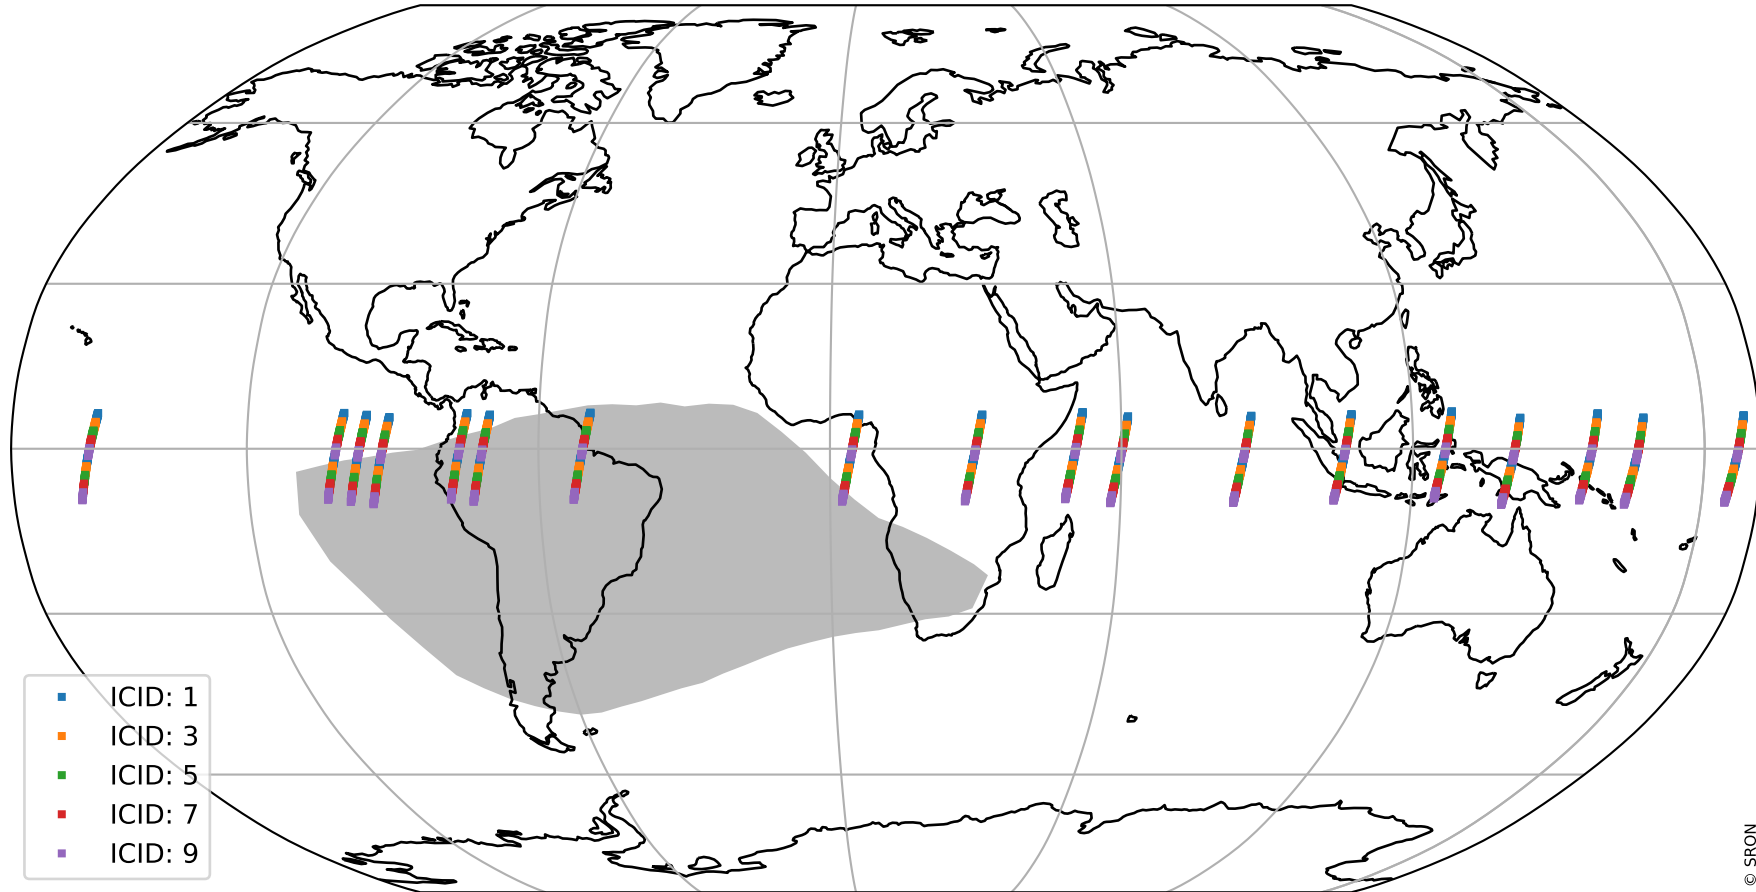

Tropomi SWIR offset (official)

orbits : 18 in [7747, 7792]
coverage : 2019-04-12 / 2019-04-15
median : 0.52596 V
spread : 0.035912 V
created : 2023-08-21T14:23:54

value detector map

Tropomi SWIR offset (official)

orbits : 18 in [7747, 7792]
coverage : 2019-04-12 / 2019-04-15
median : 33.746 μV
spread : 19.914 μV
created : 2023-08-21T14:23:55

Tropomi SWIR offset (official)

orbits : 18 in [7747, 7792]
coverage : 2019-04-12 / 2019-04-15
median : -0.064057 mV
spread : 0.33075 mV
created : 2023-08-21T14:23:55

value compared with SWIR offset CKD

Tropomi SWIR offset (official) ground-tracks of Sentinel-5P

orbits : 18 in [7747, 7792]
coverage : 2019-04-12 / 2019-04-15
created : 2023-08-21T14:23:55

Tropomi SWIR offset (official)

orbits : [2827, 7792]
coverage : 2018-04-30 / 2019-04-15
created : 2023-08-21T14:23:56

trend of detector median & temperatures