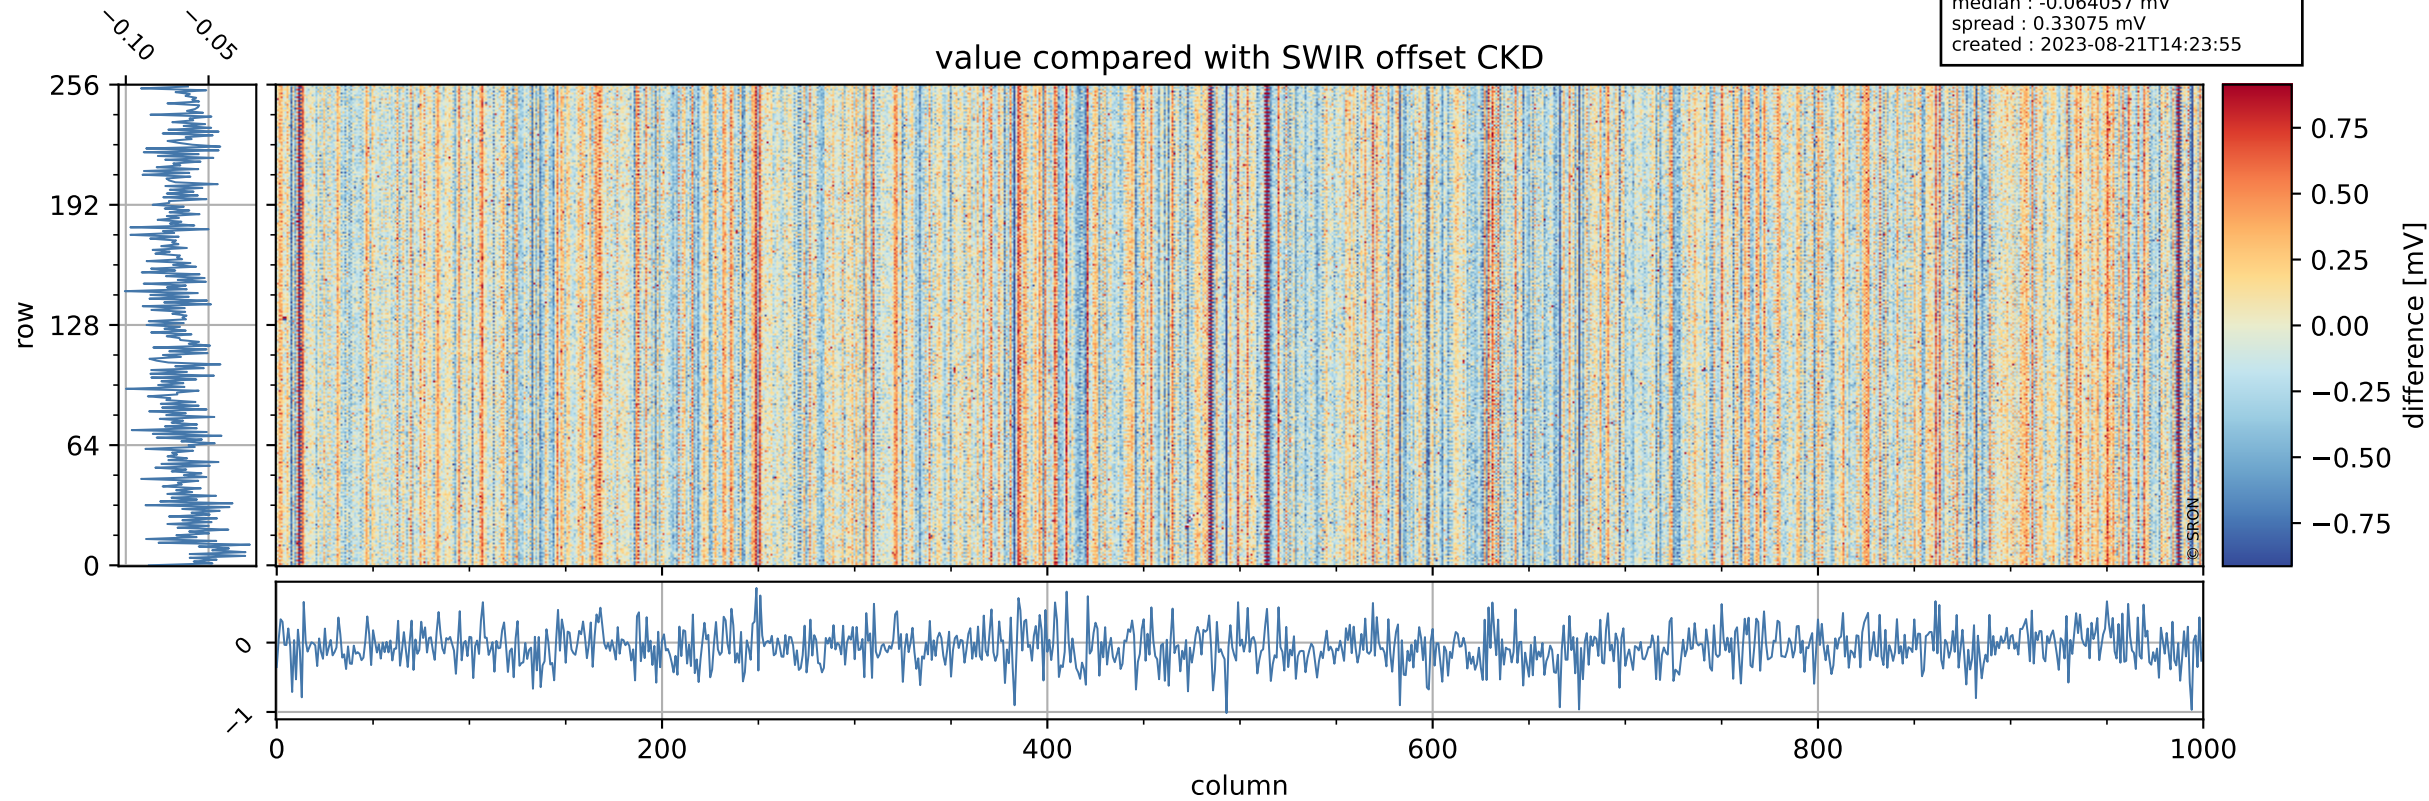

Tropomi SWIR offset (official)

orbits : 18 in [7747, 7792]
coverage : 2019-04-12 / 2019-04-15
median : 0.52596 V
spread : 0.035912 V
created : 2023-08-21T14:23:54

value detector map

Tropomi SWIR offset (official)

orbits : 18 in [7747, 7792]
coverage : 2019-04-12 / 2019-04-15
median : 33.746 μV
spread : 19.914 μV
created : 2023-08-21T14:23:55

Tropomi SWIR offset (official)

orbits : 18 in [7747, 7792]
coverage : 2019-04-12 / 2019-04-15
median : -0.064057 mV
spread : 0.33075 mV
created : 2023-08-21T14:23:55

value compared with SWIR offset CKD

Tropomi SWIR offset (official) ground-tracks of Sentinel-5P

orbits : 18 in [7747, 7792]
coverage : 2019-04-12 / 2019-04-15
created : 2023-08-21T14:23:55

Tropomi SWIR offset (official)

orbits : [2827, 7792]
coverage : 2018-04-30 / 2019-04-15
created : 2023-08-21T14:23:56

trend of detector median & temperatures