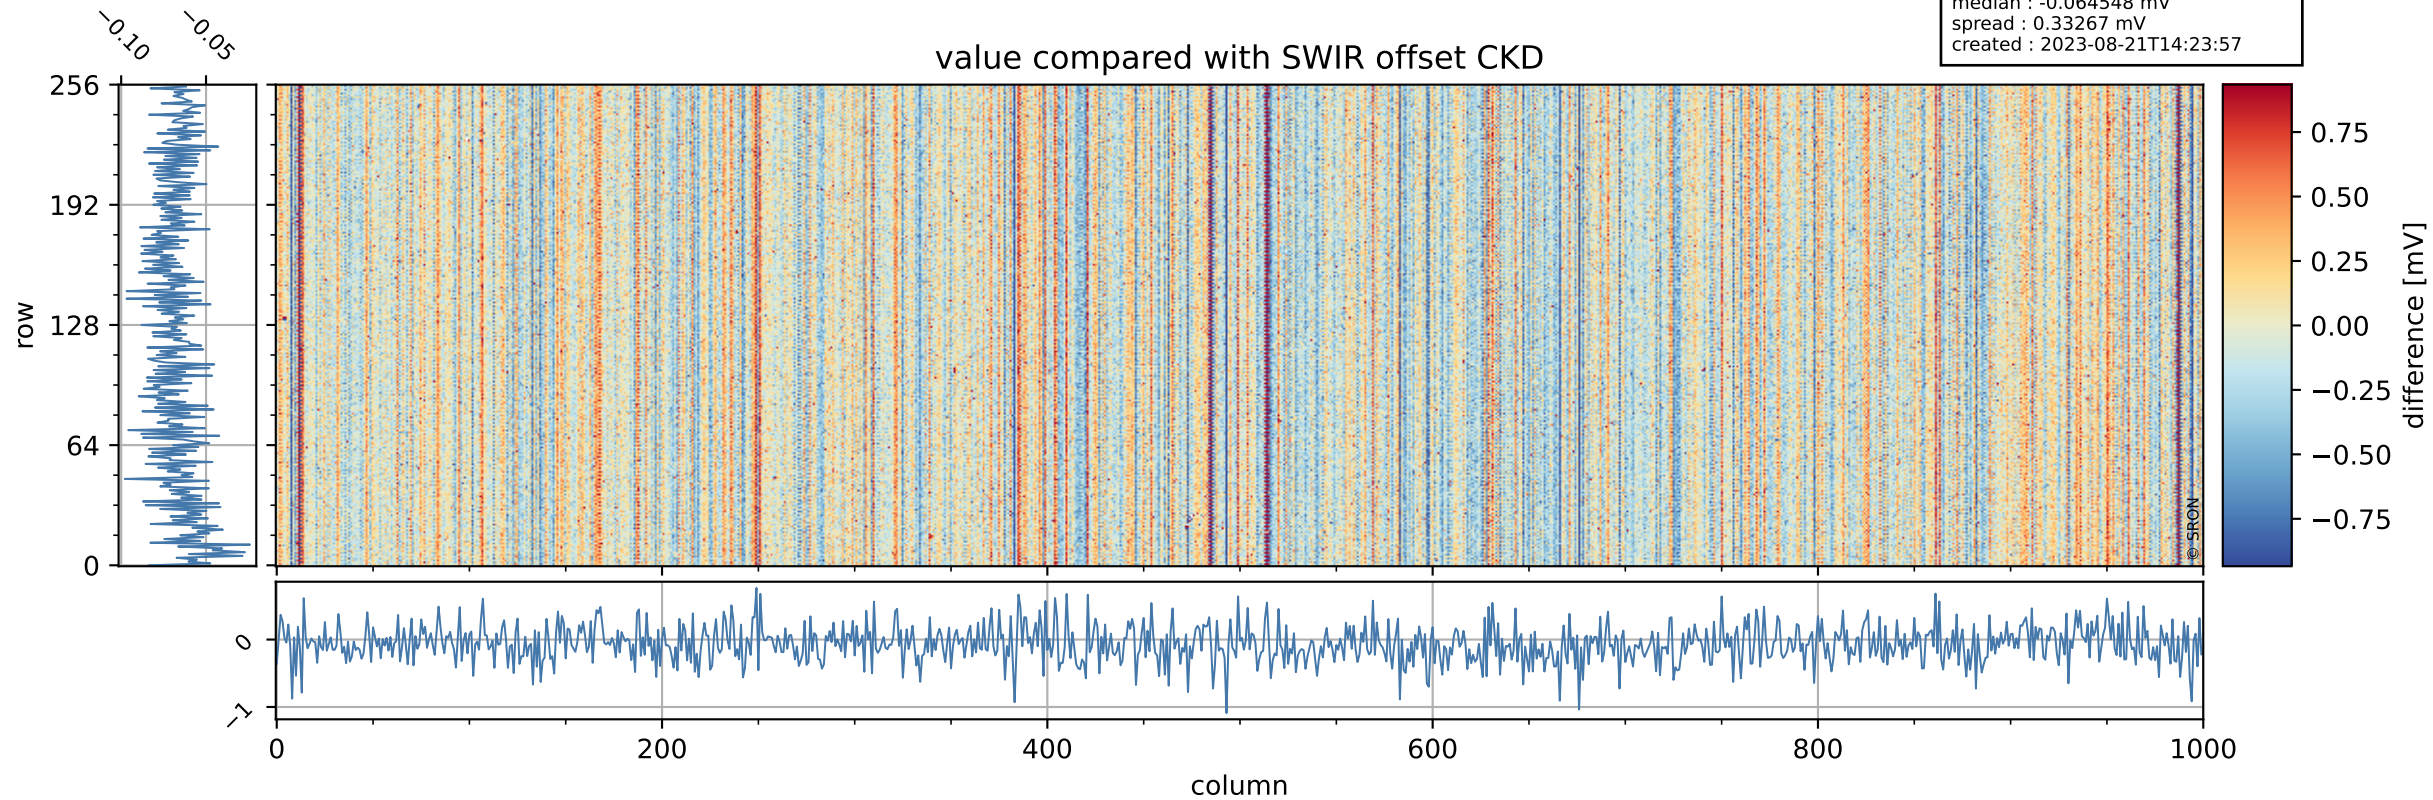

Tropomi SWIR offset (official)

orbits : 19 in [7762, 7807]
coverage : 2019-04-13 / 2019-04-16
median : 0.52596 V
spread : 0.035911 V
created : 2023-08-21T14:23:56

value detector map

Tropomi SWIR offset (official)

orbits : 19 in [7762, 7807]
coverage : 2019-04-13 / 2019-04-16
median : 32.198 μV
spread : 19.168 μV
created : 2023-08-21T14:23:57

Tropomi SWIR offset (official)

orbits : 19 in [7762, 7807]
coverage : 2019-04-13 / 2019-04-16
median : -0.064548 mV
spread : 0.33267 mV
created : 2023-08-21T14:23:57

value compared with SWIR offset CKD

Tropomi SWIR offset (official) ground-tracks of Sentinel-5P

orbits : 19 in [7762, 7807]
coverage : 2019-04-13 / 2019-04-16
created : 2023-08-21T14:23:57

Tropomi SWIR offset (official)

orbits : [2827, 7807]
coverage : 2018-04-30 / 2019-04-16
created : 2023-08-21T14:23:57

trend of detector median & temperatures