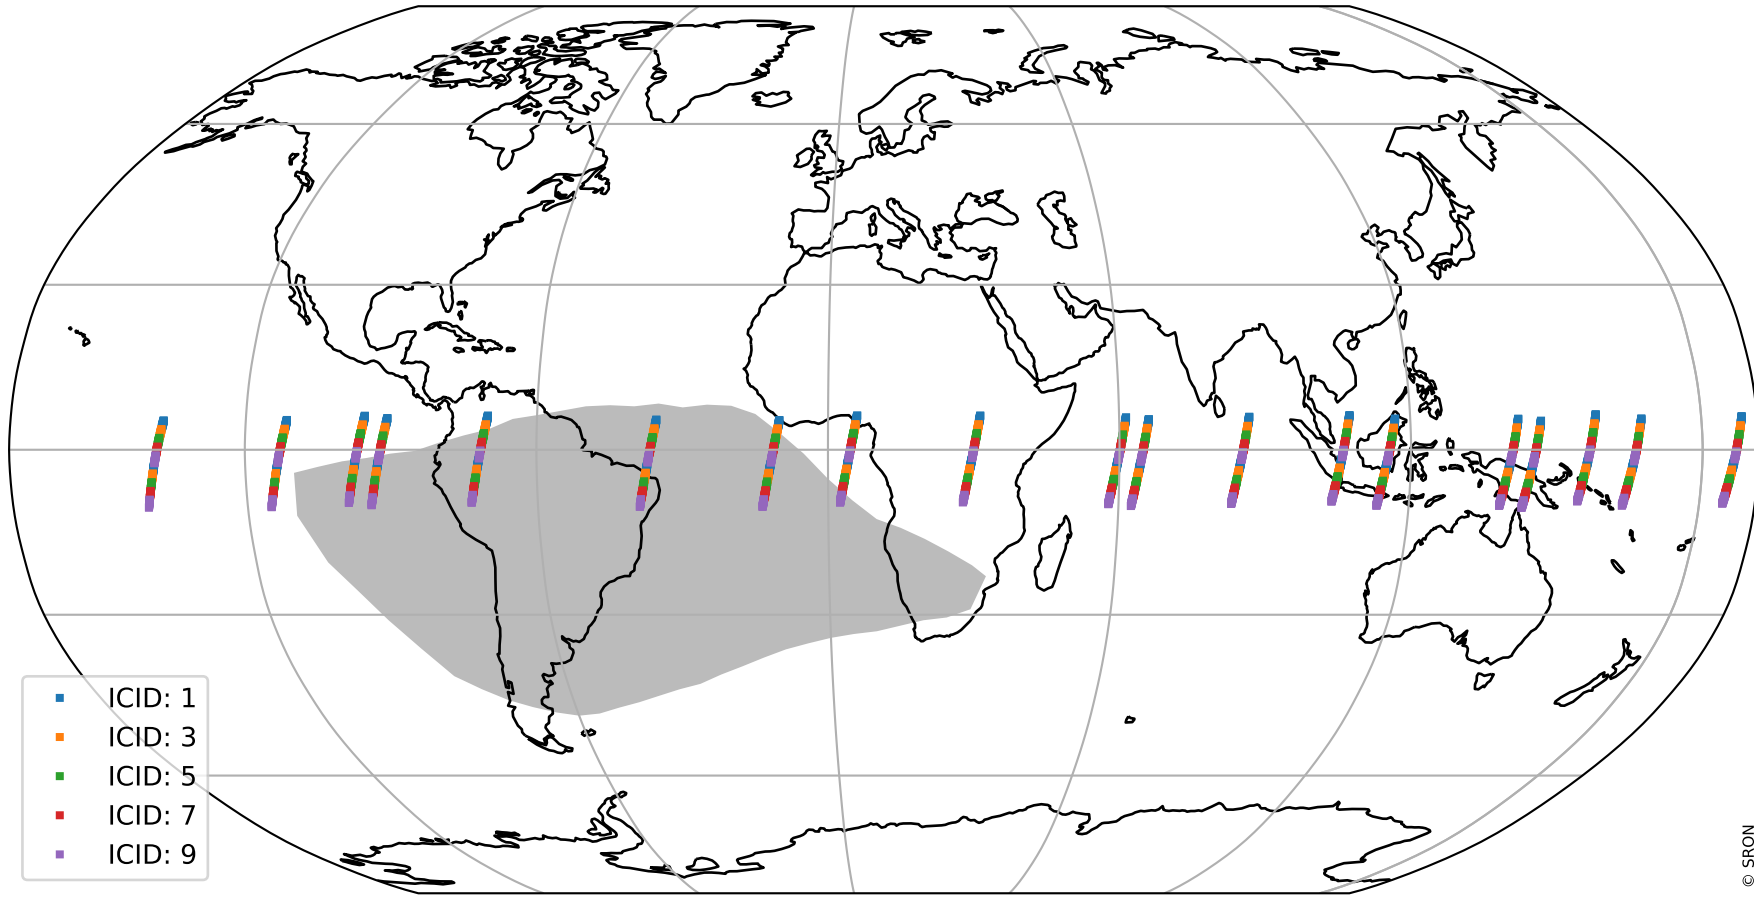

Tropomi SWIR offset (official)

orbits : 19 in [7762, 7807]
coverage : 2019-04-13 / 2019-04-16
median : 0.52596 V
spread : 0.035911 V
created : 2023-08-21T14:23:56

value detector map

Tropomi SWIR offset (official)

orbits : 19 in [7762, 7807]
coverage : 2019-04-13 / 2019-04-16
median : 32.198 μV
spread : 19.168 μV
created : 2023-08-21T14:23:57

Tropomi SWIR offset (official)

orbits : 19 in [7762, 7807]
coverage : 2019-04-13 / 2019-04-16
median : -0.064548 mV
spread : 0.33267 mV
created : 2023-08-21T14:23:57

value compared with SWIR offset CKD

Tropomi SWIR offset (official) ground-tracks of Sentinel-5P

orbits : 19 in [7762, 7807]
coverage : 2019-04-13 / 2019-04-16
created : 2023-08-21T14:23:57

Tropomi SWIR offset (official)

orbits : [2827, 7807]
coverage : 2018-04-30 / 2019-04-16
created : 2023-08-21T14:23:57

trend of detector median & temperatures