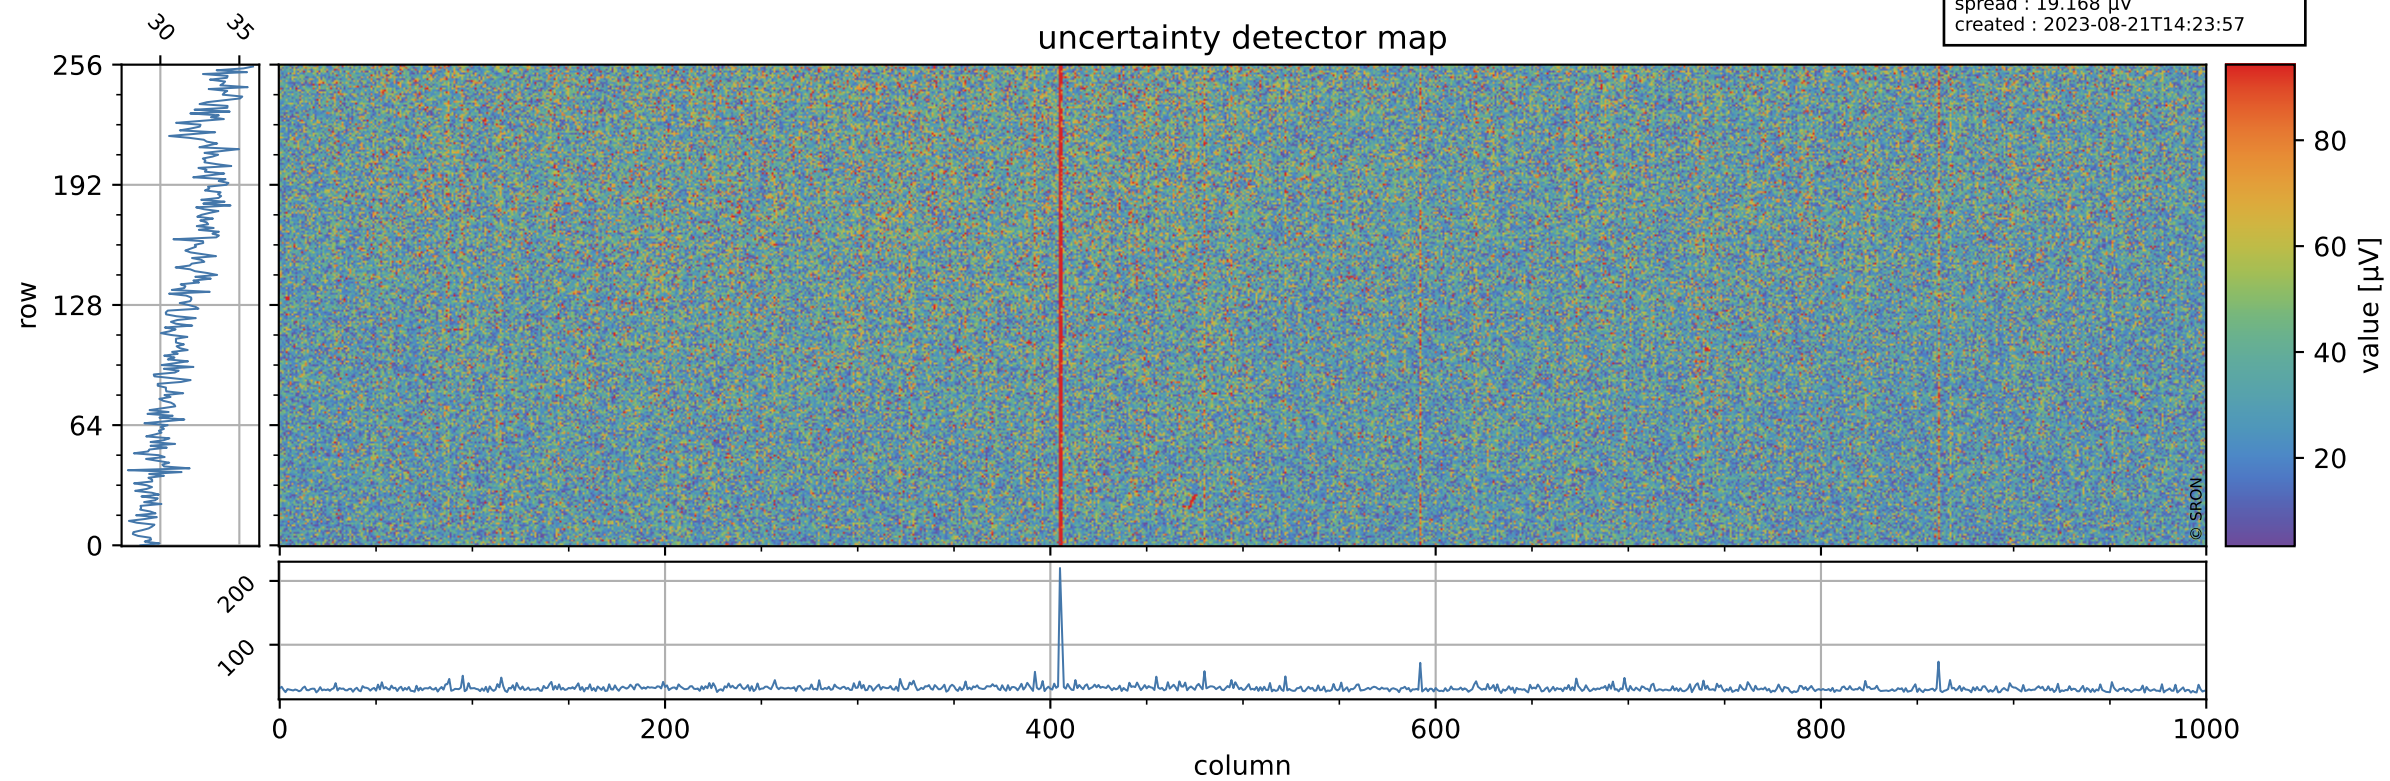

Tropomi SWIR offset (official)

orbits : 19 in [7762, 7807]
coverage : 2019-04-13 / 2019-04-16
median : 0.52596 V
spread : 0.035911 V
created : 2023-08-21T14:23:56

value detector map

Tropomi SWIR offset (official)

orbits : 19 in [7762, 7807]
coverage : 2019-04-13 / 2019-04-16
median : 32.198 μV
spread : 19.168 μV
created : 2023-08-21T14:23:57

Tropomi SWIR offset (official)

orbits : 19 in [7762, 7807]
coverage : 2019-04-13 / 2019-04-16
median : -0.064548 mV
spread : 0.33267 mV
created : 2023-08-21T14:23:57

value compared with SWIR offset CKD

Tropomi SWIR offset (official) ground-tracks of Sentinel-5P

orbits : 19 in [7762, 7807]
coverage : 2019-04-13 / 2019-04-16
created : 2023-08-21T14:23:57

Tropomi SWIR offset (official)

orbits : [2827, 7807]
coverage : 2018-04-30 / 2019-04-16
created : 2023-08-21T14:23:57

trend of detector median & temperatures