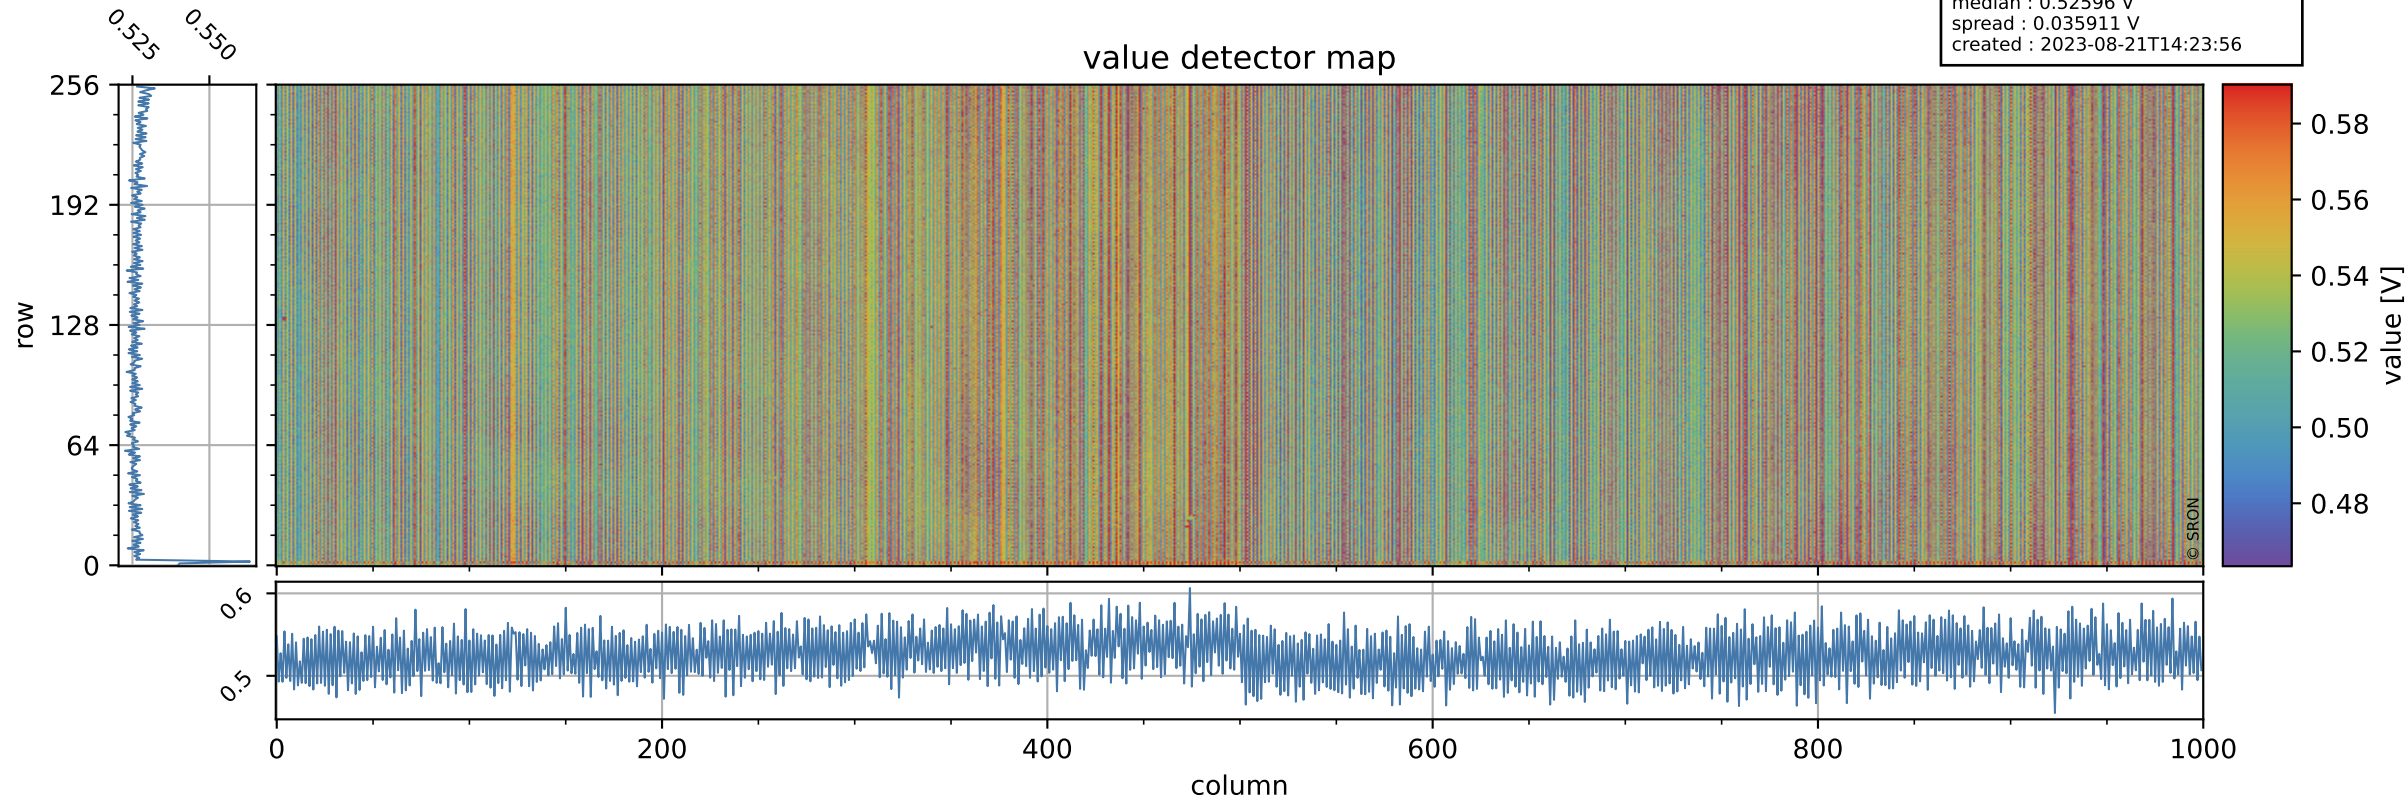

Tropomi SWIR offset (official)

orbits : 19 in [7762, 7807]
coverage : 2019-04-13 / 2019-04-16
median : 0.52596 V
spread : 0.035911 V
created : 2023-08-21T14:23:56

value detector map

Tropomi SWIR offset (official)

orbits : 19 in [7762, 7807]
coverage : 2019-04-13 / 2019-04-16
median : 32.198 μV
spread : 19.168 μV
created : 2023-08-21T14:23:57

Tropomi SWIR offset (official)

orbits : 19 in [7762, 7807]
coverage : 2019-04-13 / 2019-04-16
median : -0.064548 mV
spread : 0.33267 mV
created : 2023-08-21T14:23:57

value compared with SWIR offset CKD

Tropomi SWIR offset (official) ground-tracks of Sentinel-5P

orbits : 19 in [7762, 7807]
coverage : 2019-04-13 / 2019-04-16
created : 2023-08-21T14:23:57

Tropomi SWIR offset (official)

orbits : [2827, 7807]
coverage : 2018-04-30 / 2019-04-16
created : 2023-08-21T14:23:57

trend of detector median & temperatures