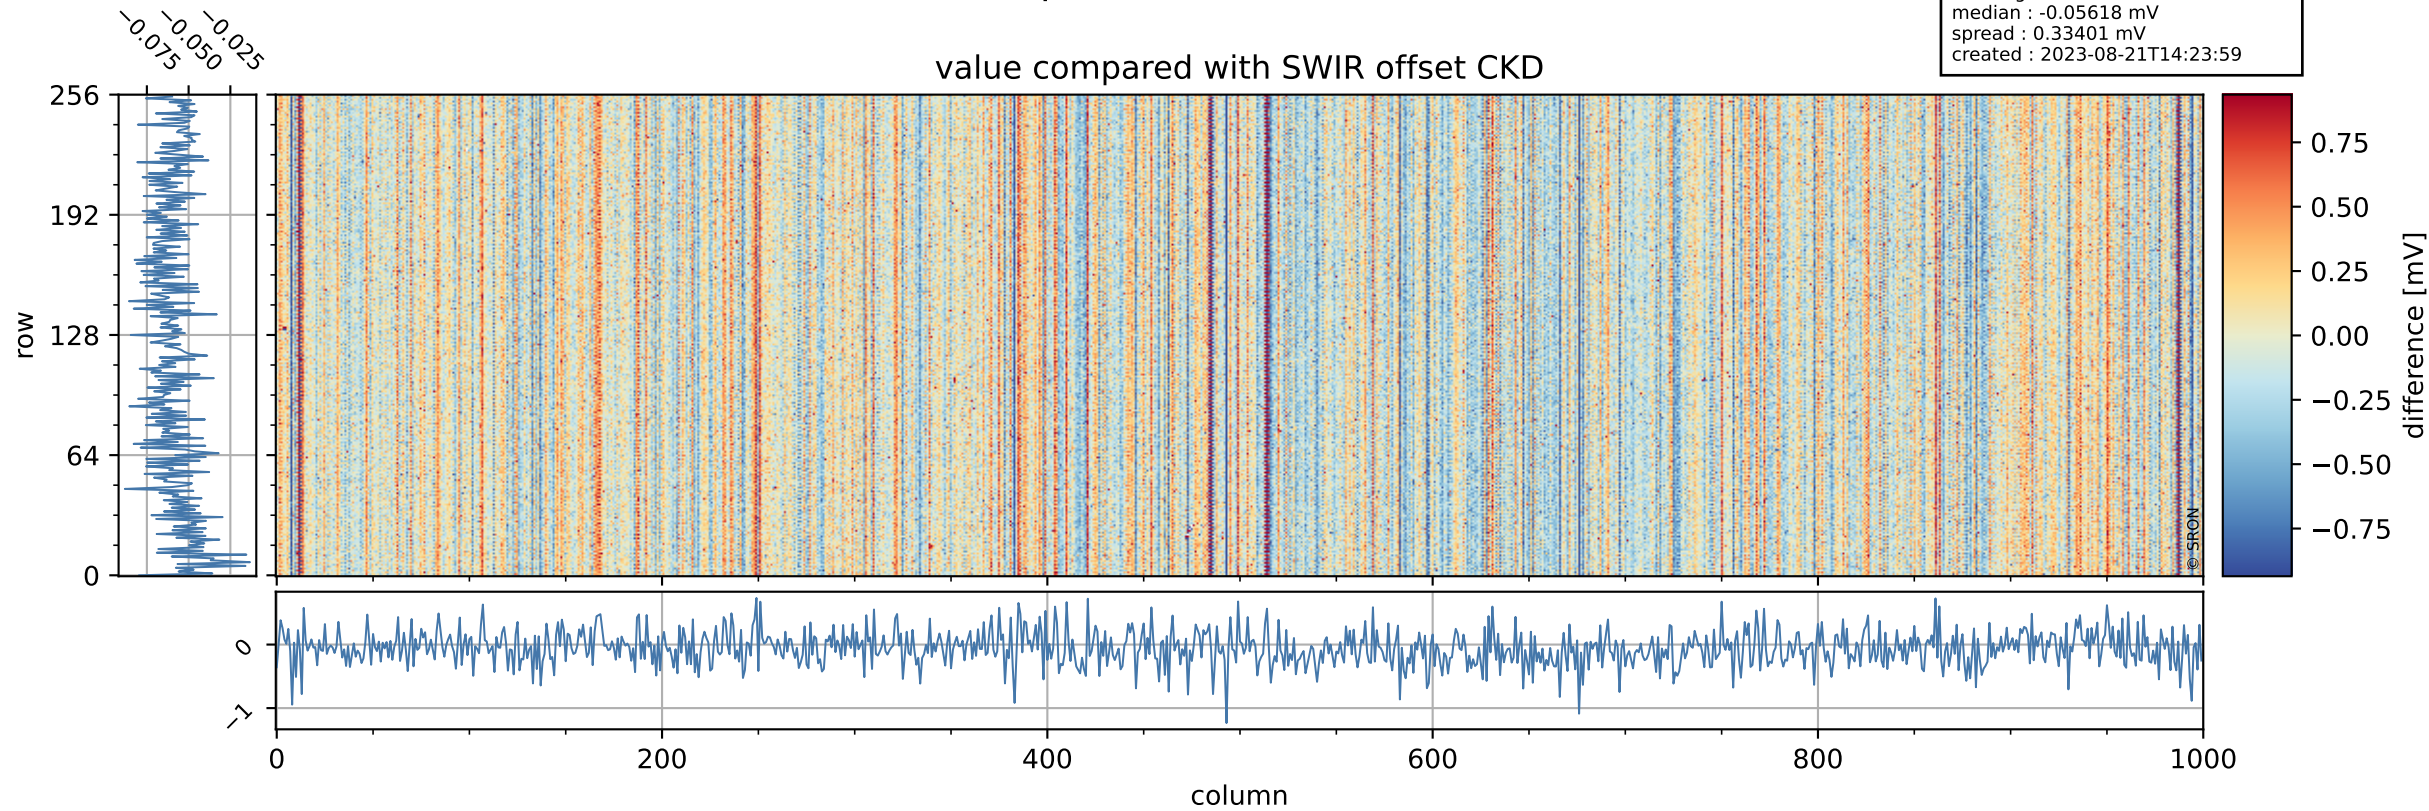

## value detector map

# Tropomi SWIR offset (official)

orbits : 18 in [7777, 7822]  
coverage : 2019-04-14 / 2019-04-17  
median : 32.45  $\mu\text{V}$   
spread : 19.348  $\mu\text{V}$   
created : 2023-08-21T14:23:58

# Tropomi SWIR offset (official)

orbits : 18 in [7777, 7822]  
coverage : 2019-04-14 / 2019-04-17  
median : -0.05618 mV  
spread : 0.33401 mV  
created : 2023-08-21T14:23:59

value compared with SWIR offset CKD

# Tropomi SWIR offset (official) ground-tracks of Sentinel-5P

orbits : 18 in [7777, 7822]  
coverage : 2019-04-14 / 2019-04-17  
created : 2023-08-21T14:23:59