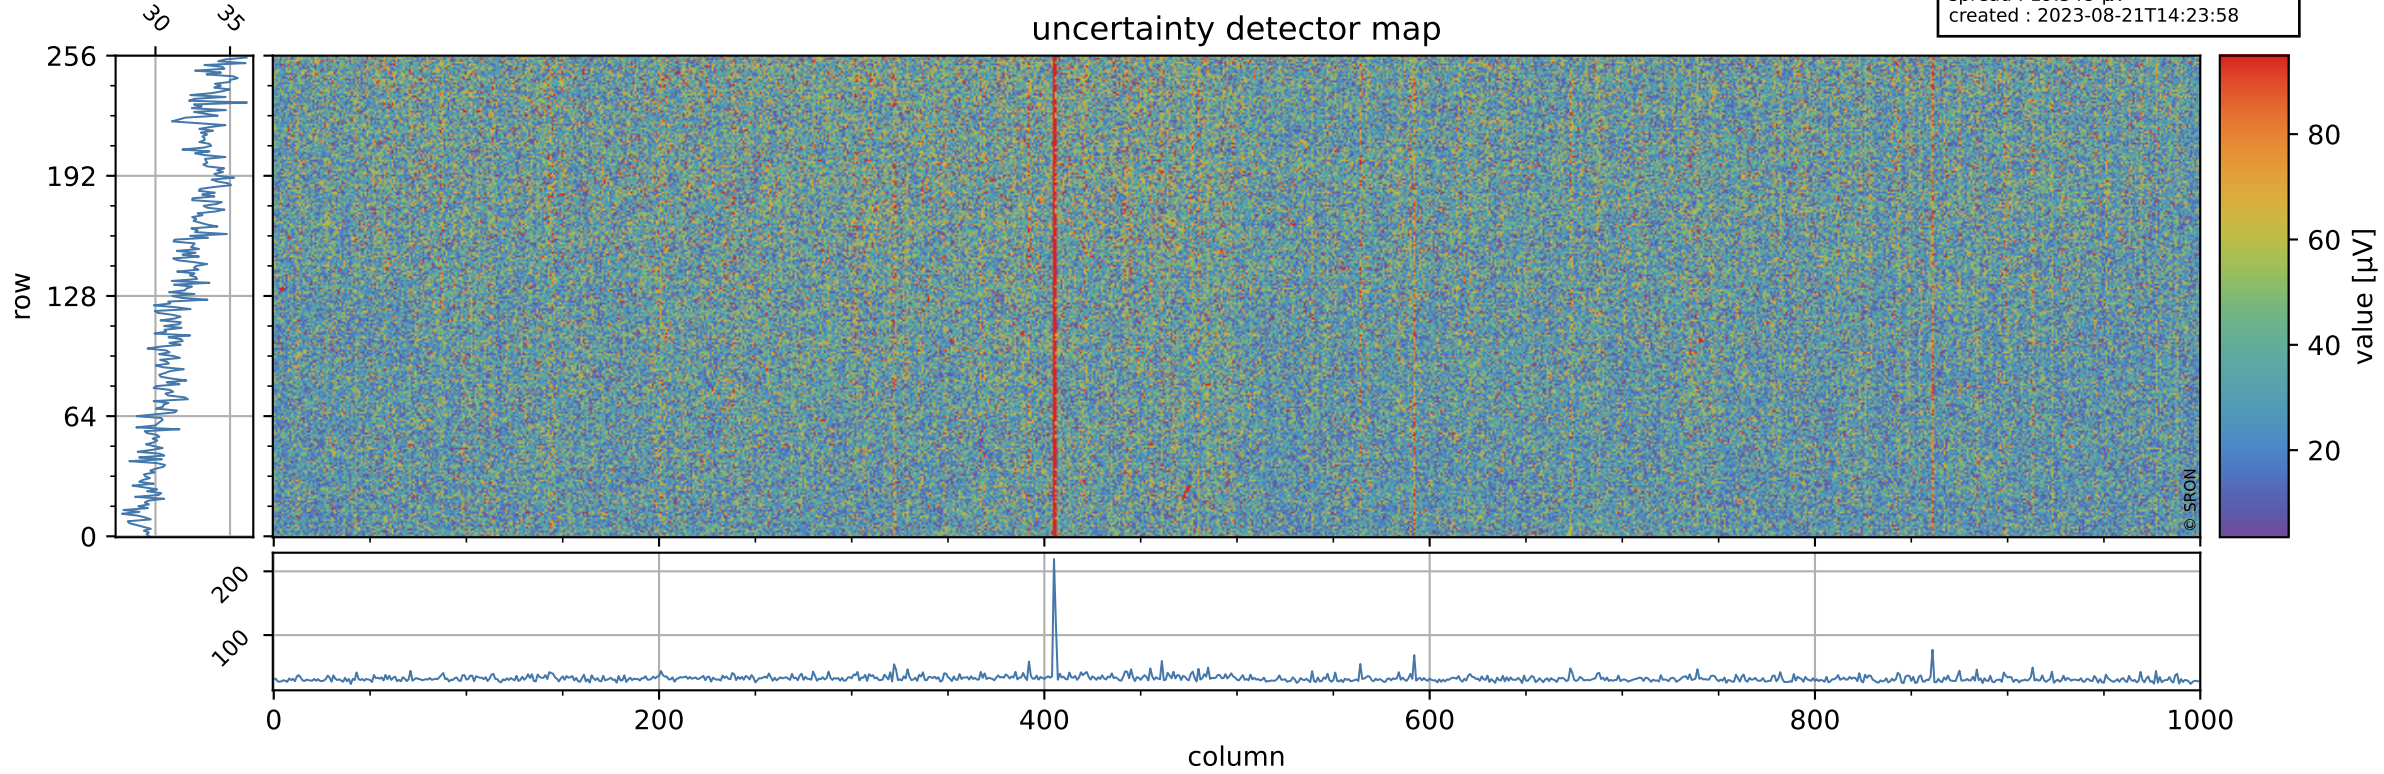

# Tropomi SWIR offset (official)

orbits : 18 in [7777, 7822]  
coverage : 2019-04-14 / 2019-04-17  
median : 0.52596 V  
spread : 0.03591 V  
created : 2023-08-21T14:23:58

## value detector map

# Tropomi SWIR offset (official)

orbits : 18 in [7777, 7822]  
coverage : 2019-04-14 / 2019-04-17  
median : 32.45  $\mu\text{V}$   
spread : 19.348  $\mu\text{V}$   
created : 2023-08-21T14:23:58

# Tropomi SWIR offset (official) ground-tracks of Sentinel-5P

orbits : 18 in [7777, 7822]  
coverage : 2019-04-14 / 2019-04-17  
created : 2023-08-21T14:23:59