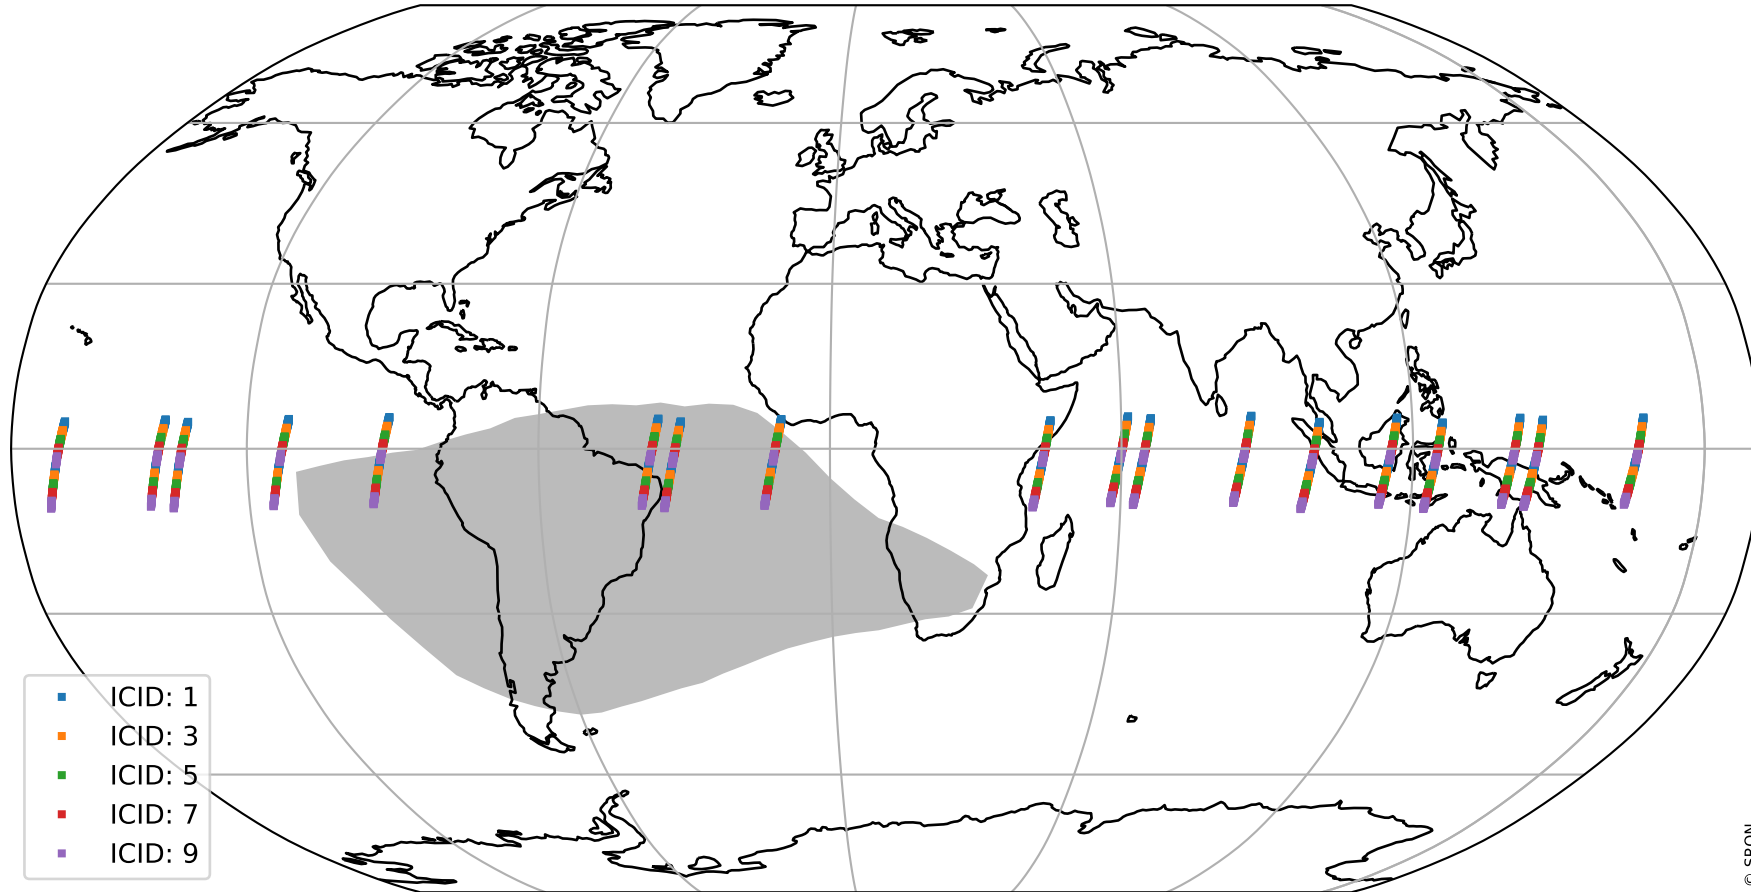

# Tropomi SWIR offset (official)

orbits : 18 in [7777, 7822]  
coverage : 2019-04-14 / 2019-04-17  
median : 32.45  $\mu\text{V}$   
spread : 19.348  $\mu\text{V}$   
created : 2023-08-21T14:23:58

# Tropomi SWIR offset (official)

orbits : 18 in [7777, 7822]  
coverage : 2019-04-14 / 2019-04-17  
median : -0.05618 mV  
spread : 0.33401 mV  
created : 2023-08-21T14:23:59

value compared with SWIR offset CKD

# Tropomi SWIR offset (official) ground-tracks of Sentinel-5P

orbits : 18 in [7777, 7822]  
coverage : 2019-04-14 / 2019-04-17  
created : 2023-08-21T14:23:59

# Tropomi SWIR offset (official)

orbits : [2827, 7822]  
coverage : 2018-04-30 / 2019-04-17  
created : 2023-08-21T14:24:00