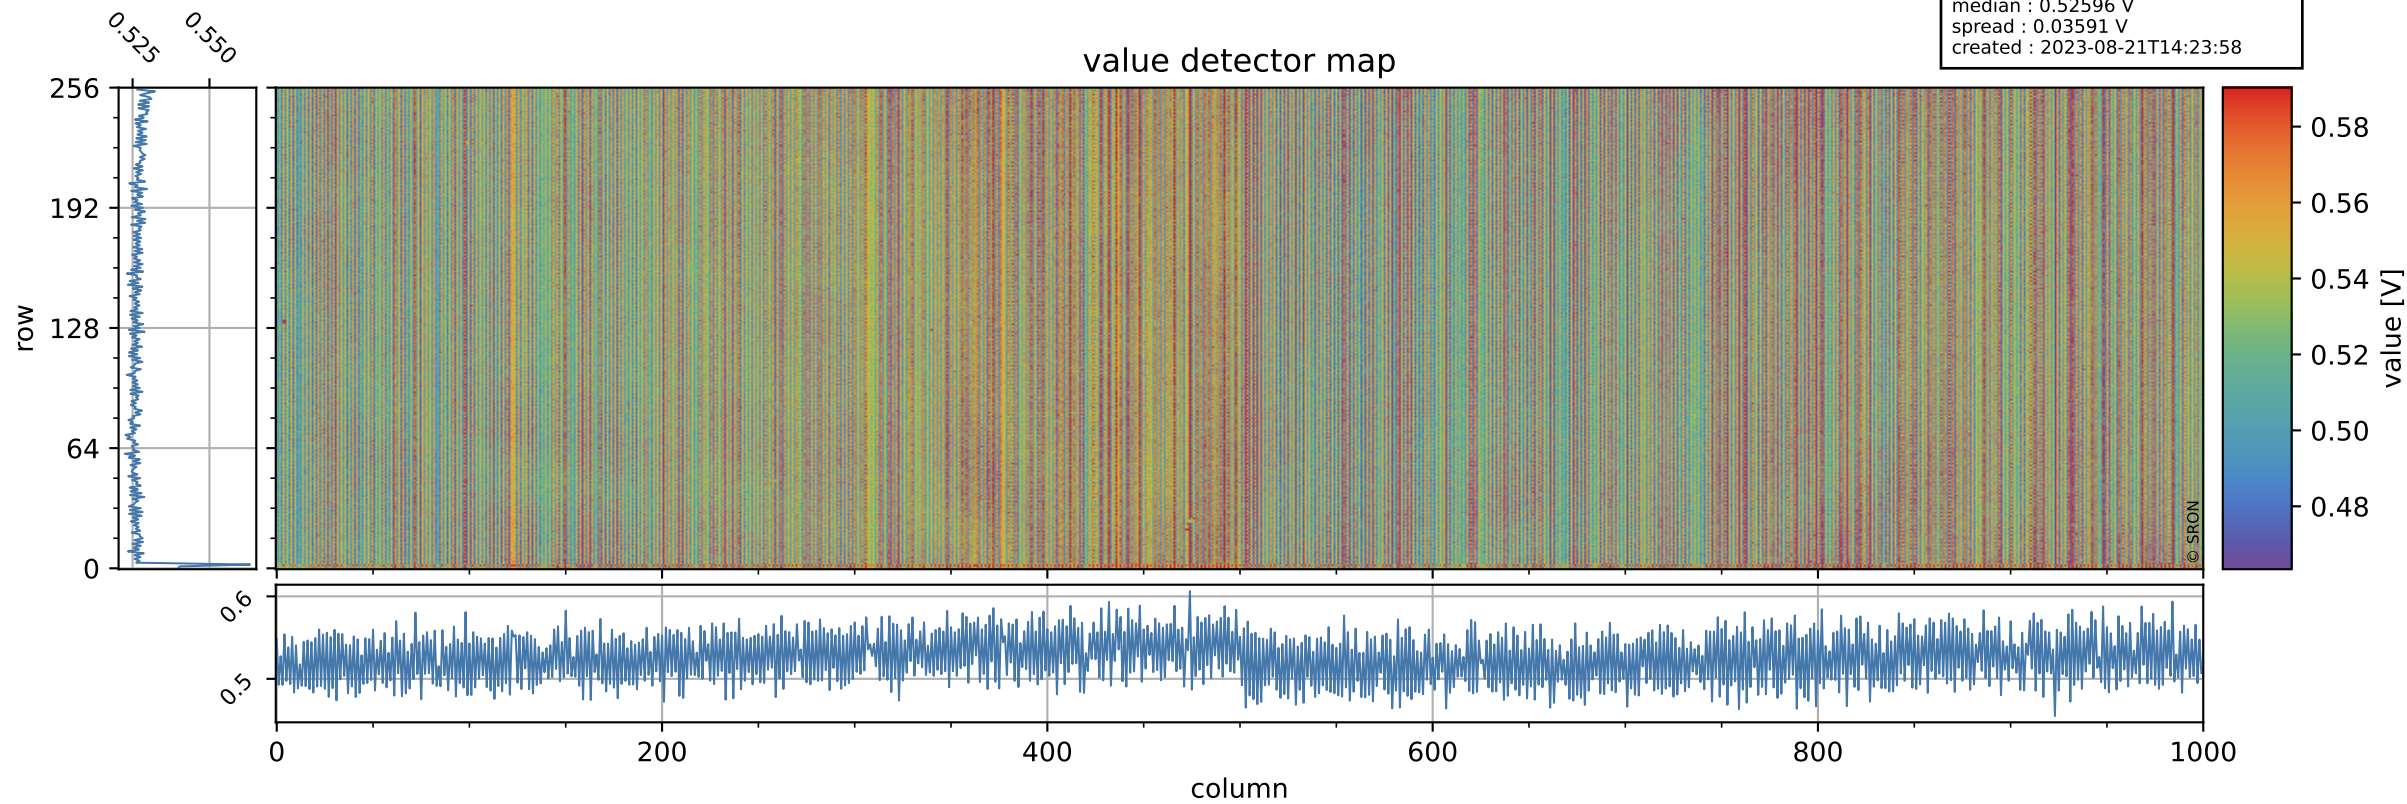

# Tropomi SWIR offset (official)

orbits : 18 in [7777, 7822]  
coverage : 2019-04-14 / 2019-04-17  
median : 0.52596 V  
spread : 0.03591 V  
created : 2023-08-21T14:23:58

## value detector map

# Tropomi SWIR offset (official)

orbits : 18 in [7777, 7822]  
coverage : 2019-04-14 / 2019-04-17  
median : 32.45  $\mu\text{V}$   
spread : 19.348  $\mu\text{V}$   
created : 2023-08-21T14:23:58

# Tropomi SWIR offset (official) ground-tracks of Sentinel-5P

orbits : 18 in [7777, 7822]  
coverage : 2019-04-14 / 2019-04-17  
created : 2023-08-21T14:23:59