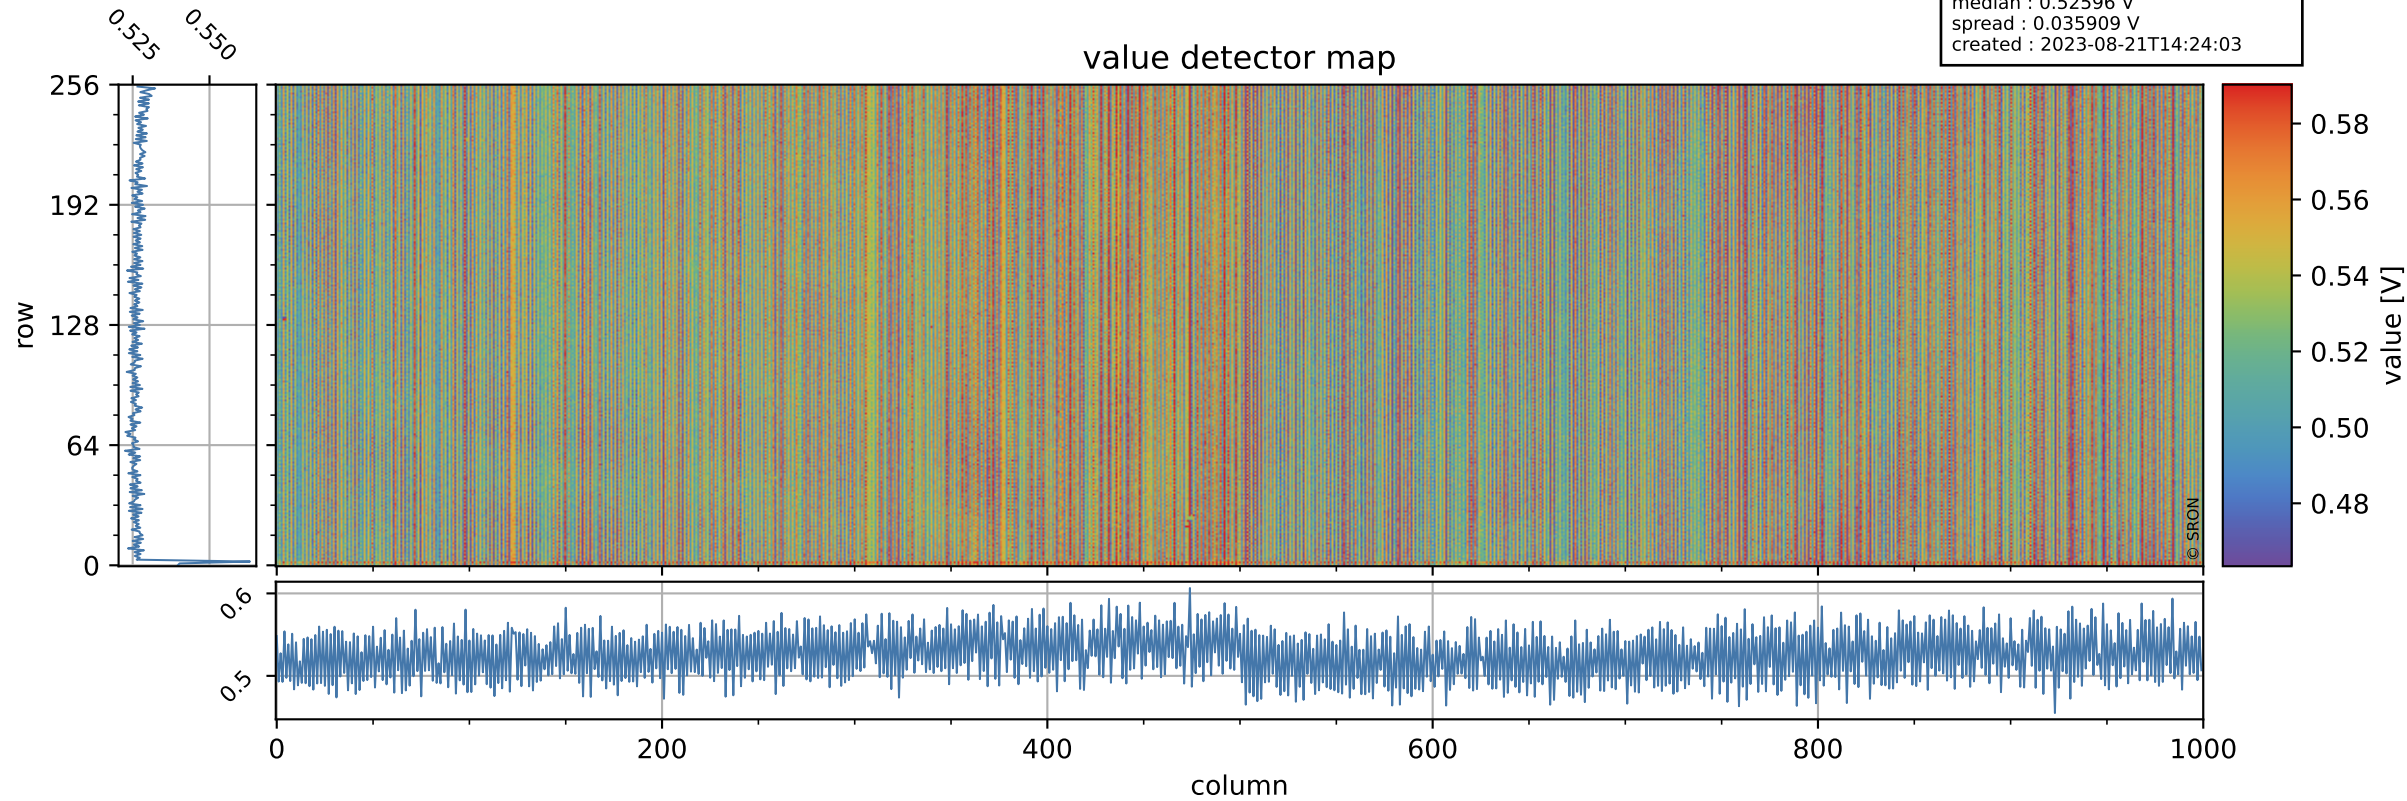

# Tropomi SWIR offset (official)

orbits : 19 in [7807, 7852]  
coverage : 2019-04-16 / 2019-04-19  
median : 0.52596 V  
spread : 0.035909 V  
created : 2023-08-21T14:24:03

## value detector map

# Tropomi SWIR offset (official)

orbits : 19 in [7807, 7852]  
coverage : 2019-04-16 / 2019-04-19  
median : 33.377  $\mu\text{V}$   
spread : 19.836  $\mu\text{V}$   
created : 2023-08-21T14:24:04

# Tropomi SWIR offset (official) ground-tracks of Sentinel-5P

orbits : 19 in [7807, 7852]  
coverage : 2019-04-16 / 2019-04-19  
created : 2023-08-21T14:24:05