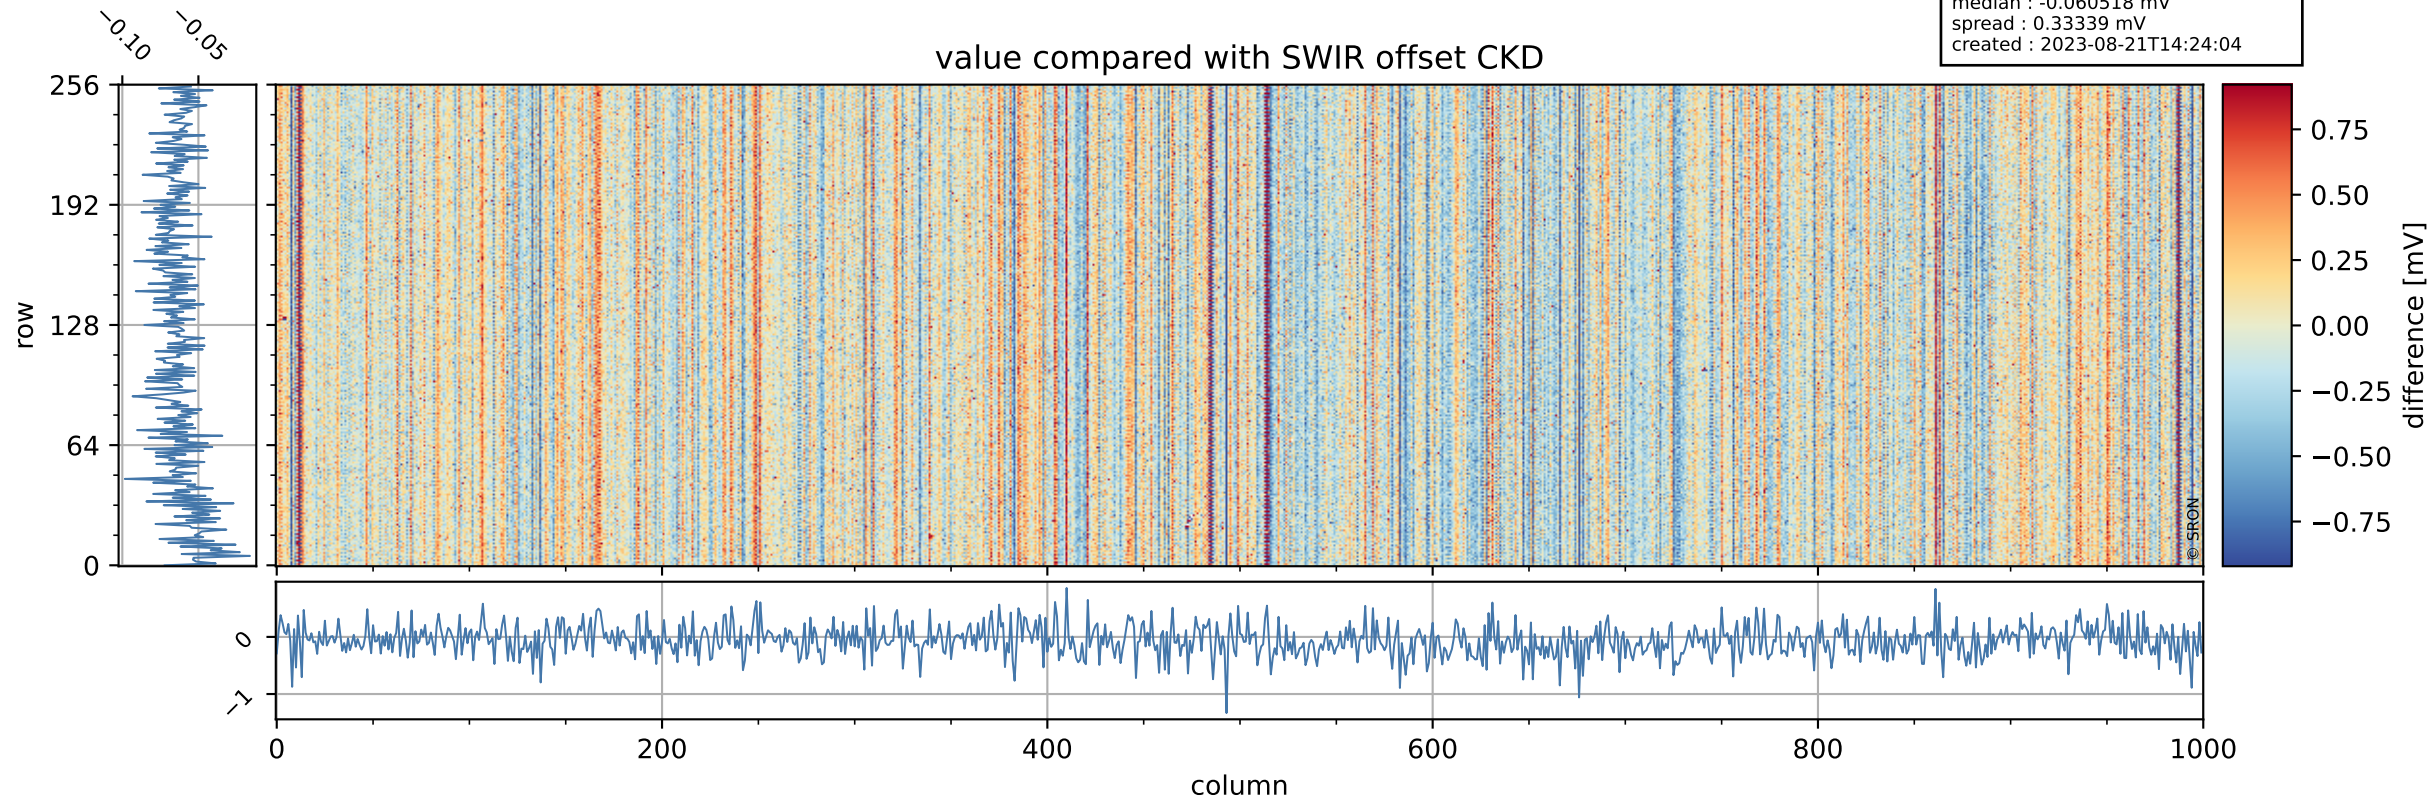

## value detector map

# Tropomi SWIR offset (official)

orbits : 19 in [7807, 7852]  
coverage : 2019-04-16 / 2019-04-19  
median : 33.377  $\mu\text{V}$   
spread : 19.836  $\mu\text{V}$   
created : 2023-08-21T14:24:04

# Tropomi SWIR offset (official) ground-tracks of Sentinel-5P

orbits : 19 in [7807, 7852]  
coverage : 2019-04-16 / 2019-04-19  
created : 2023-08-21T14:24:05

# Tropomi SWIR offset (official)

orbits : [2827, 7852]  
coverage : 2018-04-30 / 2019-04-19  
created : 2023-08-21T14:24:05