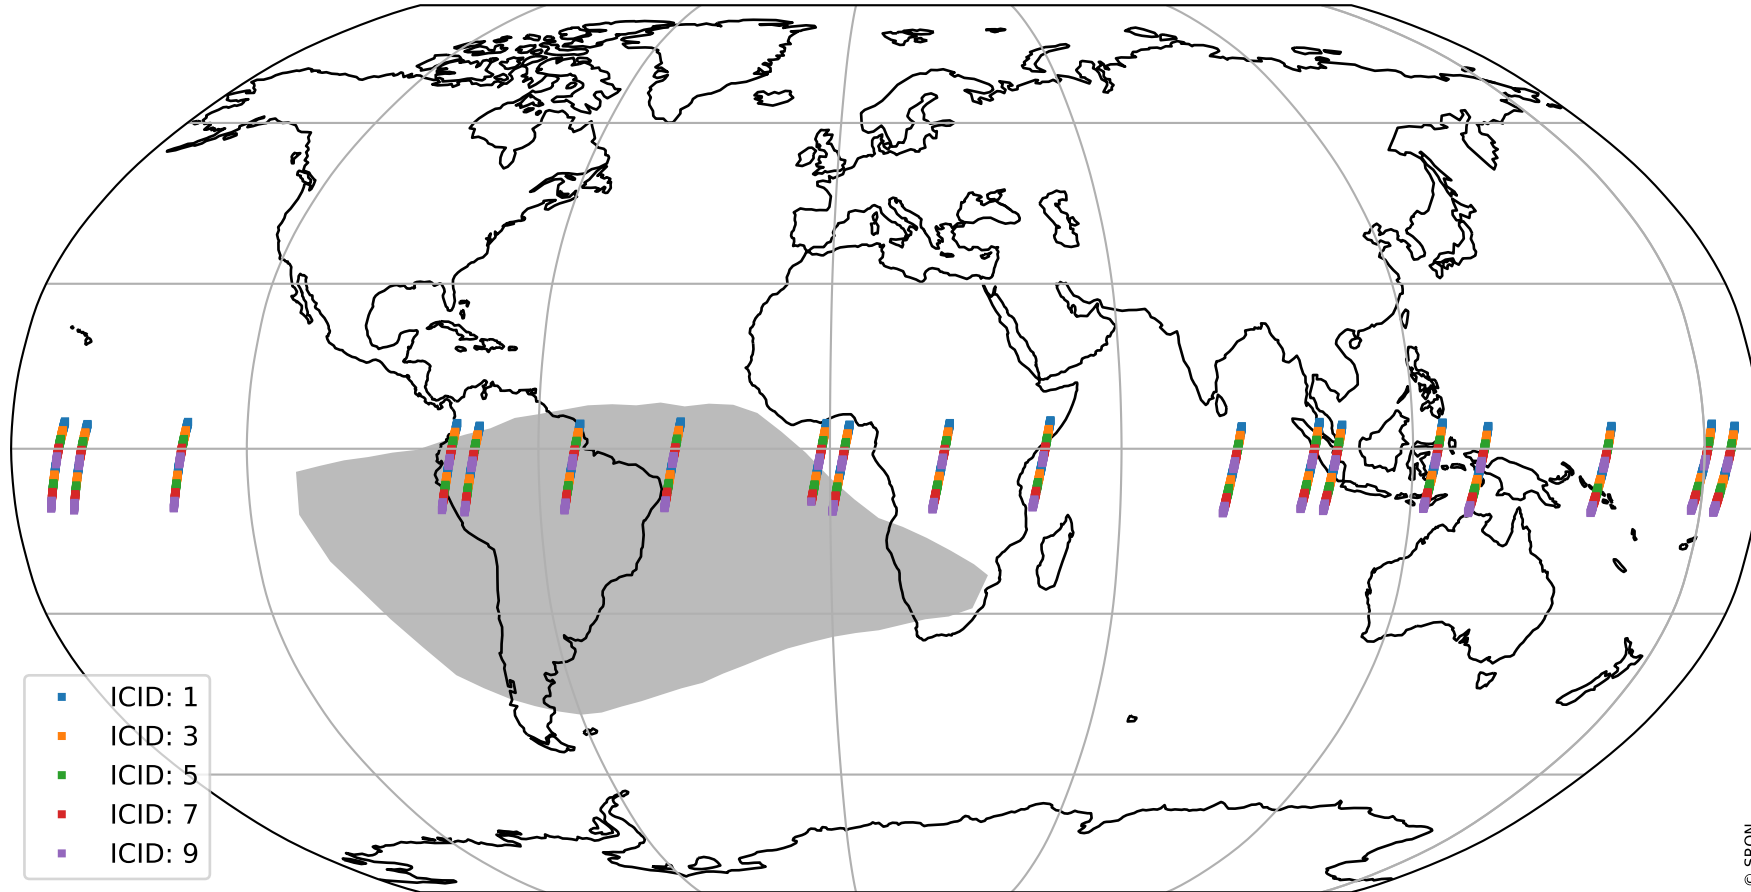

# Tropomi SWIR offset (official)

orbits : 19 in [7807, 7852]  
coverage : 2019-04-16 / 2019-04-19  
median : 33.377  $\mu\text{V}$   
spread : 19.836  $\mu\text{V}$   
created : 2023-08-21T14:24:04

# Tropomi SWIR offset (official)

value compared with SWIR offset CKD

orbits : 19 in [7807, 7852]  
coverage : 2019-04-16 / 2019-04-19  
median : -0.060518 mV  
spread : 0.33339 mV  
created : 2023-08-21T14:24:04

# Tropomi SWIR offset (official) ground-tracks of Sentinel-5P

orbits : 19 in [7807, 7852]  
coverage : 2019-04-16 / 2019-04-19  
created : 2023-08-21T14:24:05

# Tropomi SWIR offset (official)

orbits : [2827, 7852]  
coverage : 2018-04-30 / 2019-04-19  
created : 2023-08-21T14:24:05