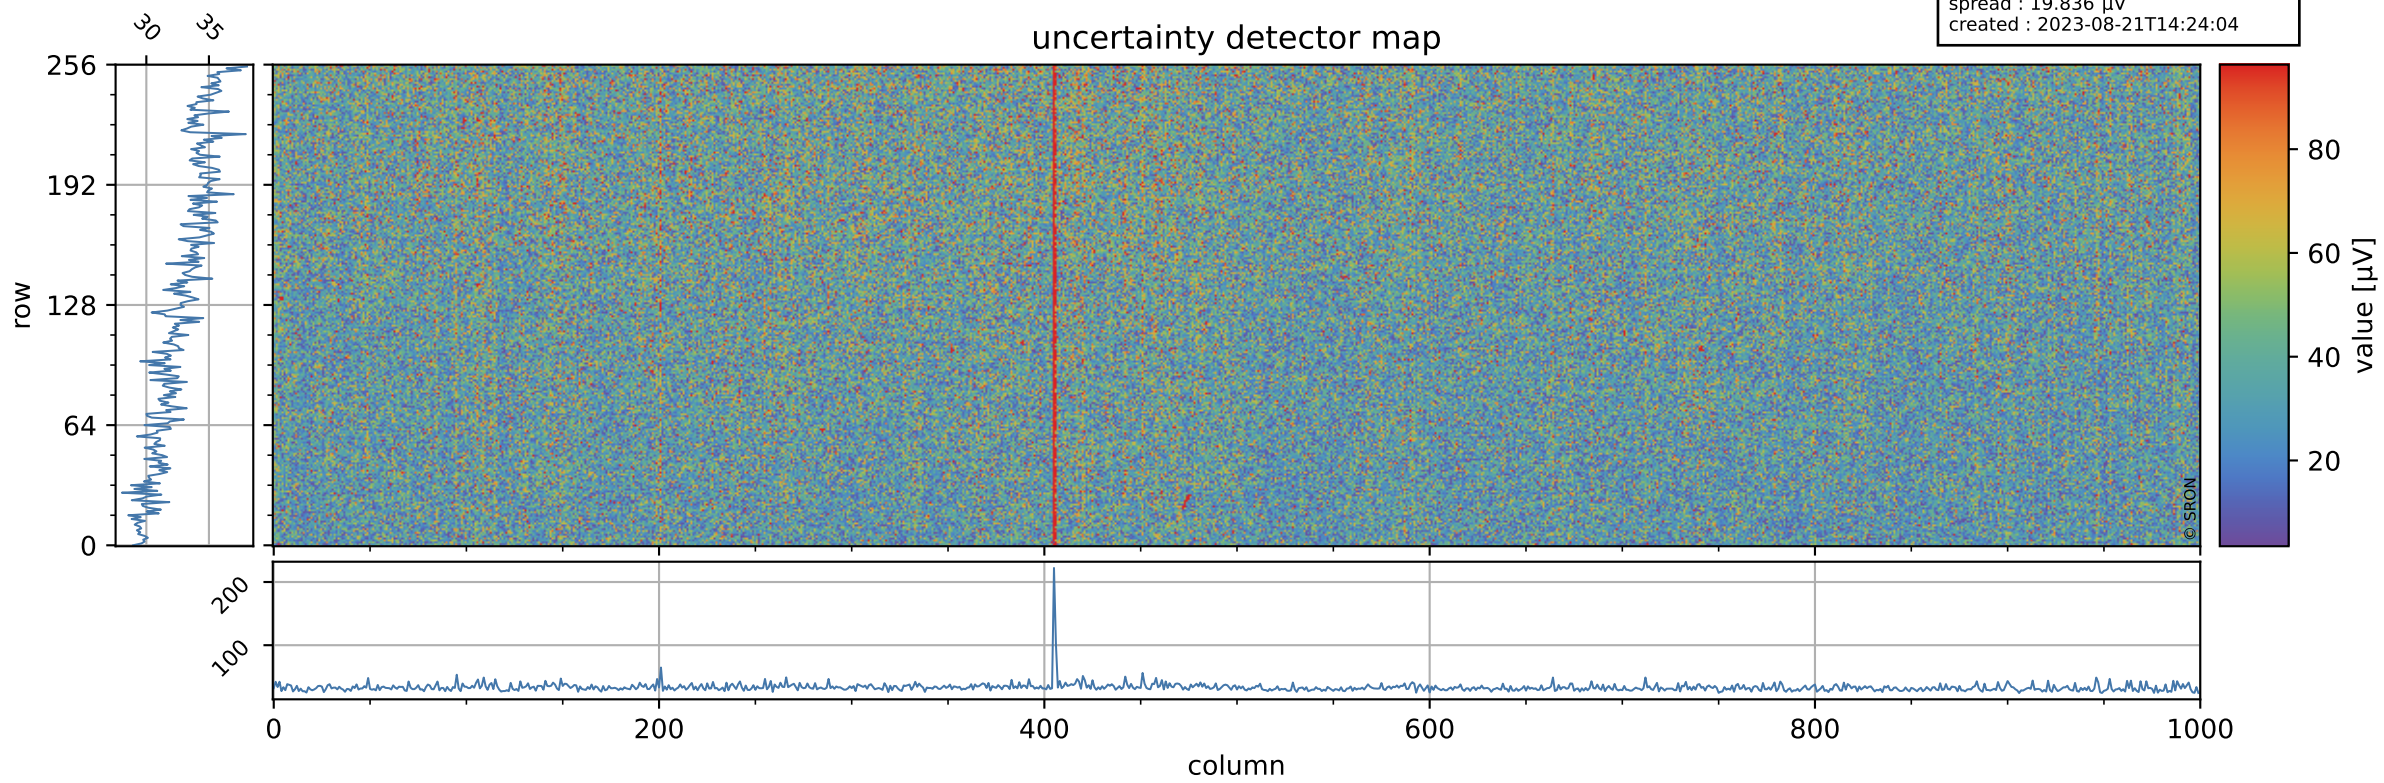

# Tropomi SWIR offset (official)

orbits : 19 in [7807, 7852]  
coverage : 2019-04-16 / 2019-04-19  
median : 0.52596 V  
spread : 0.035909 V  
created : 2023-08-21T14:24:03

## value detector map

# Tropomi SWIR offset (official)

orbits : 19 in [7807, 7852]  
coverage : 2019-04-16 / 2019-04-19  
median : 33.377  $\mu\text{V}$   
spread : 19.836  $\mu\text{V}$   
created : 2023-08-21T14:24:04

# Tropomi SWIR offset (official) ground-tracks of Sentinel-5P

orbits : 19 in [7807, 7852]  
coverage : 2019-04-16 / 2019-04-19  
created : 2023-08-21T14:24:05