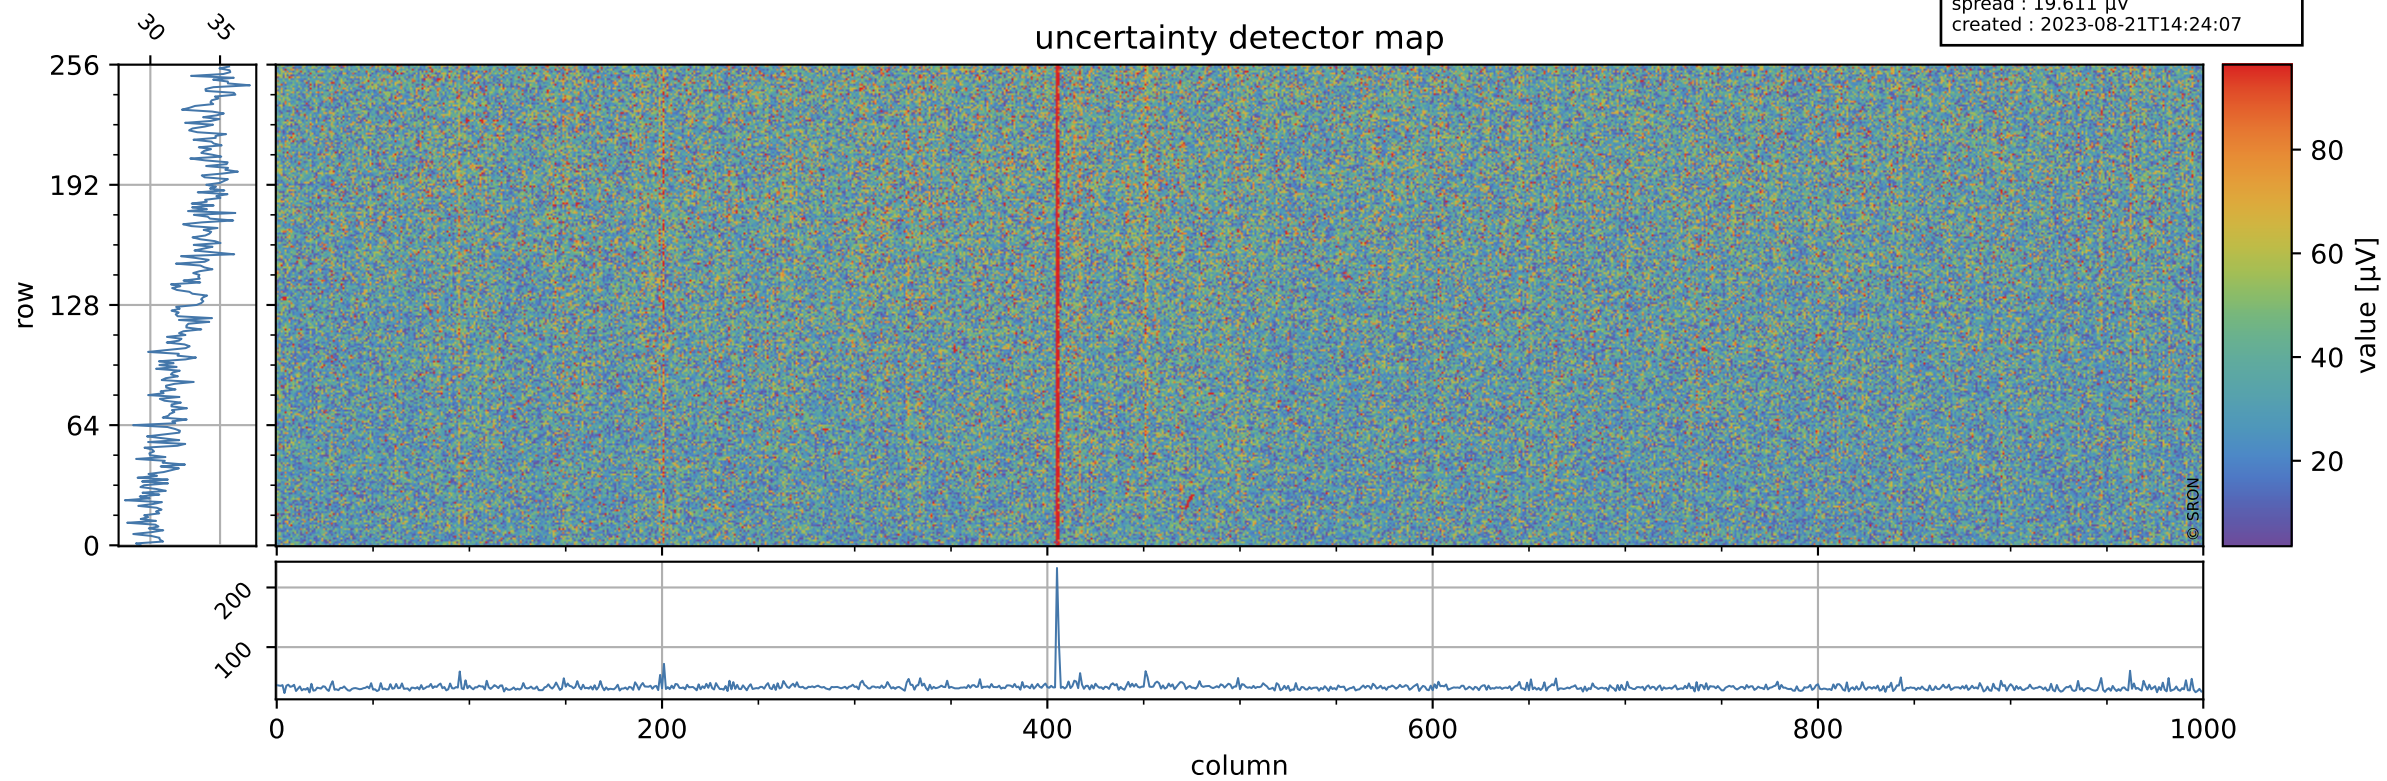

# Tropomi SWIR offset (official)

orbits : 20 in [7822, 7867]  
coverage : 2019-04-17 / 2019-04-20  
median : 0.52596 V  
spread : 0.03591 V  
created : 2023-08-21T14:24:06

## value detector map

# Tropomi SWIR offset (official)

orbits : 20 in [7822, 7867]  
coverage : 2019-04-17 / 2019-04-20  
median : 33.277  $\mu\text{V}$   
spread : 19.611  $\mu\text{V}$   
created : 2023-08-21T14:24:07

# Tropomi SWIR offset (official) ground-tracks of Sentinel-5P

orbits : 20 in [7822, 7867]  
coverage : 2019-04-17 / 2019-04-20  
created : 2023-08-21T14:24:08