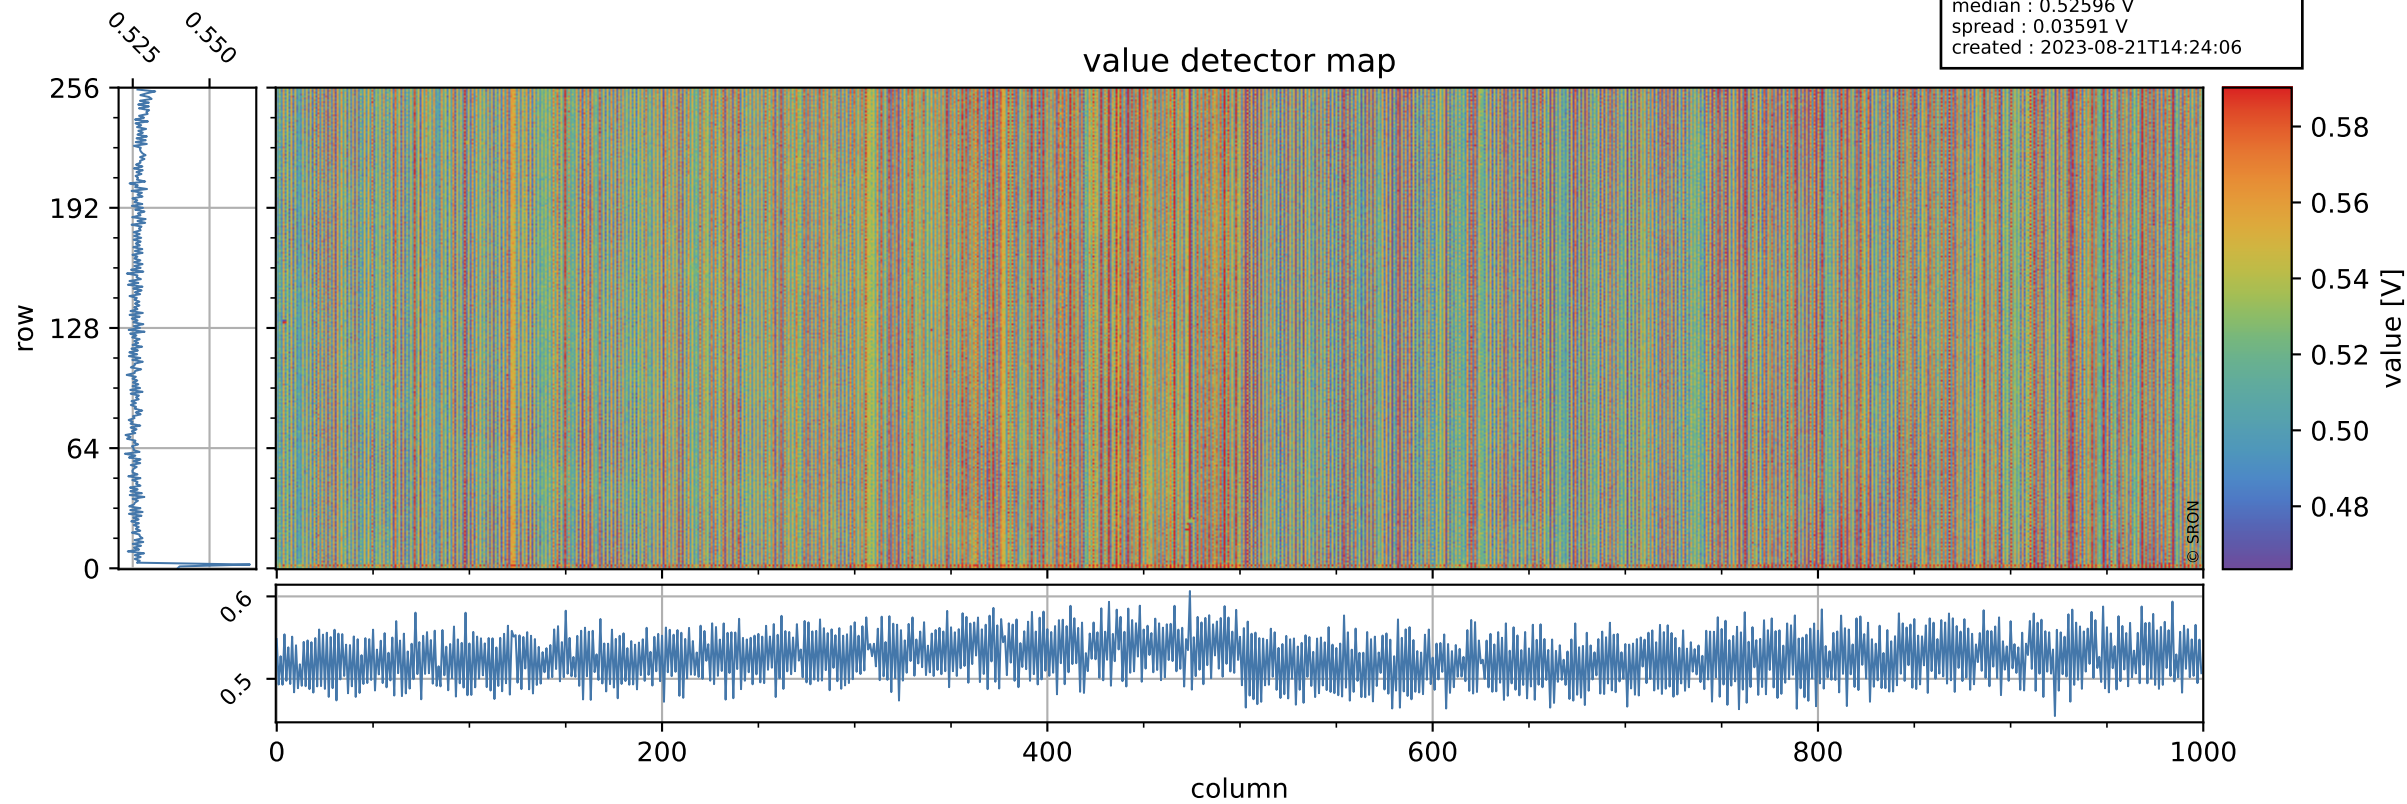

# Tropomi SWIR offset (official)

orbits : 20 in [7822, 7867]  
coverage : 2019-04-17 / 2019-04-20  
median : 0.52596 V  
spread : 0.03591 V  
created : 2023-08-21T14:24:06

## value detector map

# Tropomi SWIR offset (official)

orbits : 20 in [7822, 7867]  
coverage : 2019-04-17 / 2019-04-20  
median : 33.277  $\mu\text{V}$   
spread : 19.611  $\mu\text{V}$   
created : 2023-08-21T14:24:07

# Tropomi SWIR offset (official) ground-tracks of Sentinel-5P

orbits : 20 in [7822, 7867]  
coverage : 2019-04-17 / 2019-04-20  
created : 2023-08-21T14:24:08