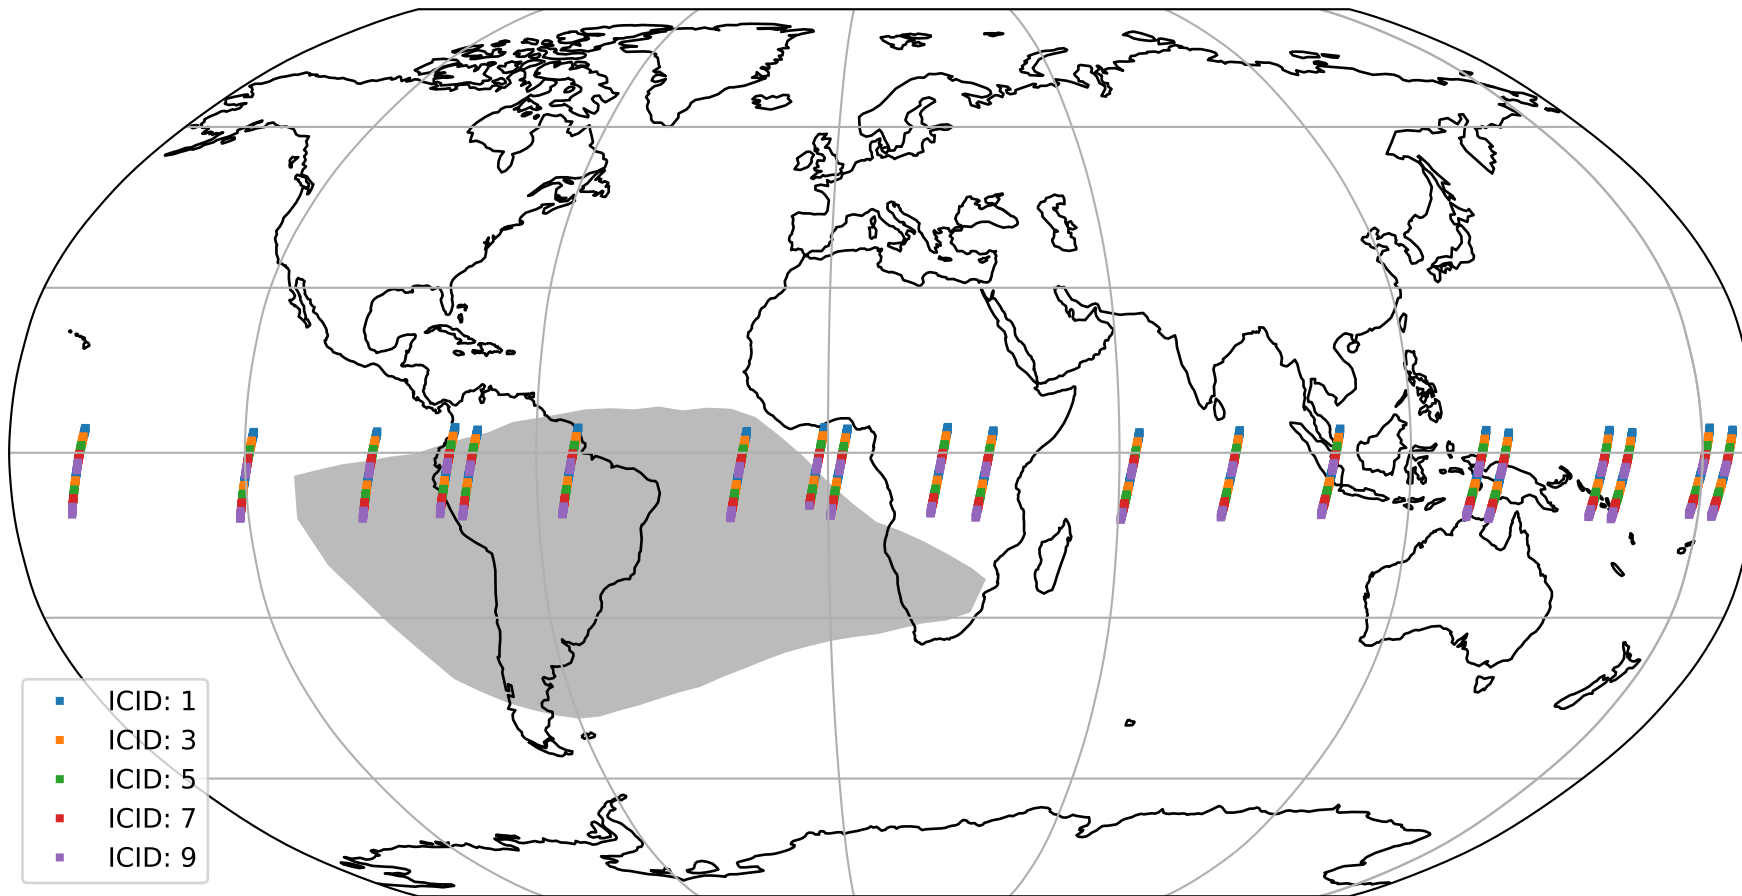

# Tropomi SWIR offset (official)

orbits : 20 in [7822, 7867]  
coverage : 2019-04-17 / 2019-04-20  
median : 33.277  $\mu\text{V}$   
spread : 19.611  $\mu\text{V}$   
created : 2023-08-21T14:24:07

# Tropomi SWIR offset (official)

value compared with SWIR offset CKD

orbits : 20 in [7822, 7867]  
coverage : 2019-04-17 / 2019-04-20  
median : -0.058568 mV  
spread : 0.33356 mV  
created : 2023-08-21T14:24:08

# Tropomi SWIR offset (official) ground-tracks of Sentinel-5P

orbits : 20 in [7822, 7867]  
coverage : 2019-04-17 / 2019-04-20  
created : 2023-08-21T14:24:08

# Tropomi SWIR offset (official)

orbits : [2827, 7867]  
coverage : 2018-04-30 / 2019-04-20  
created : 2023-08-21T14:24:09