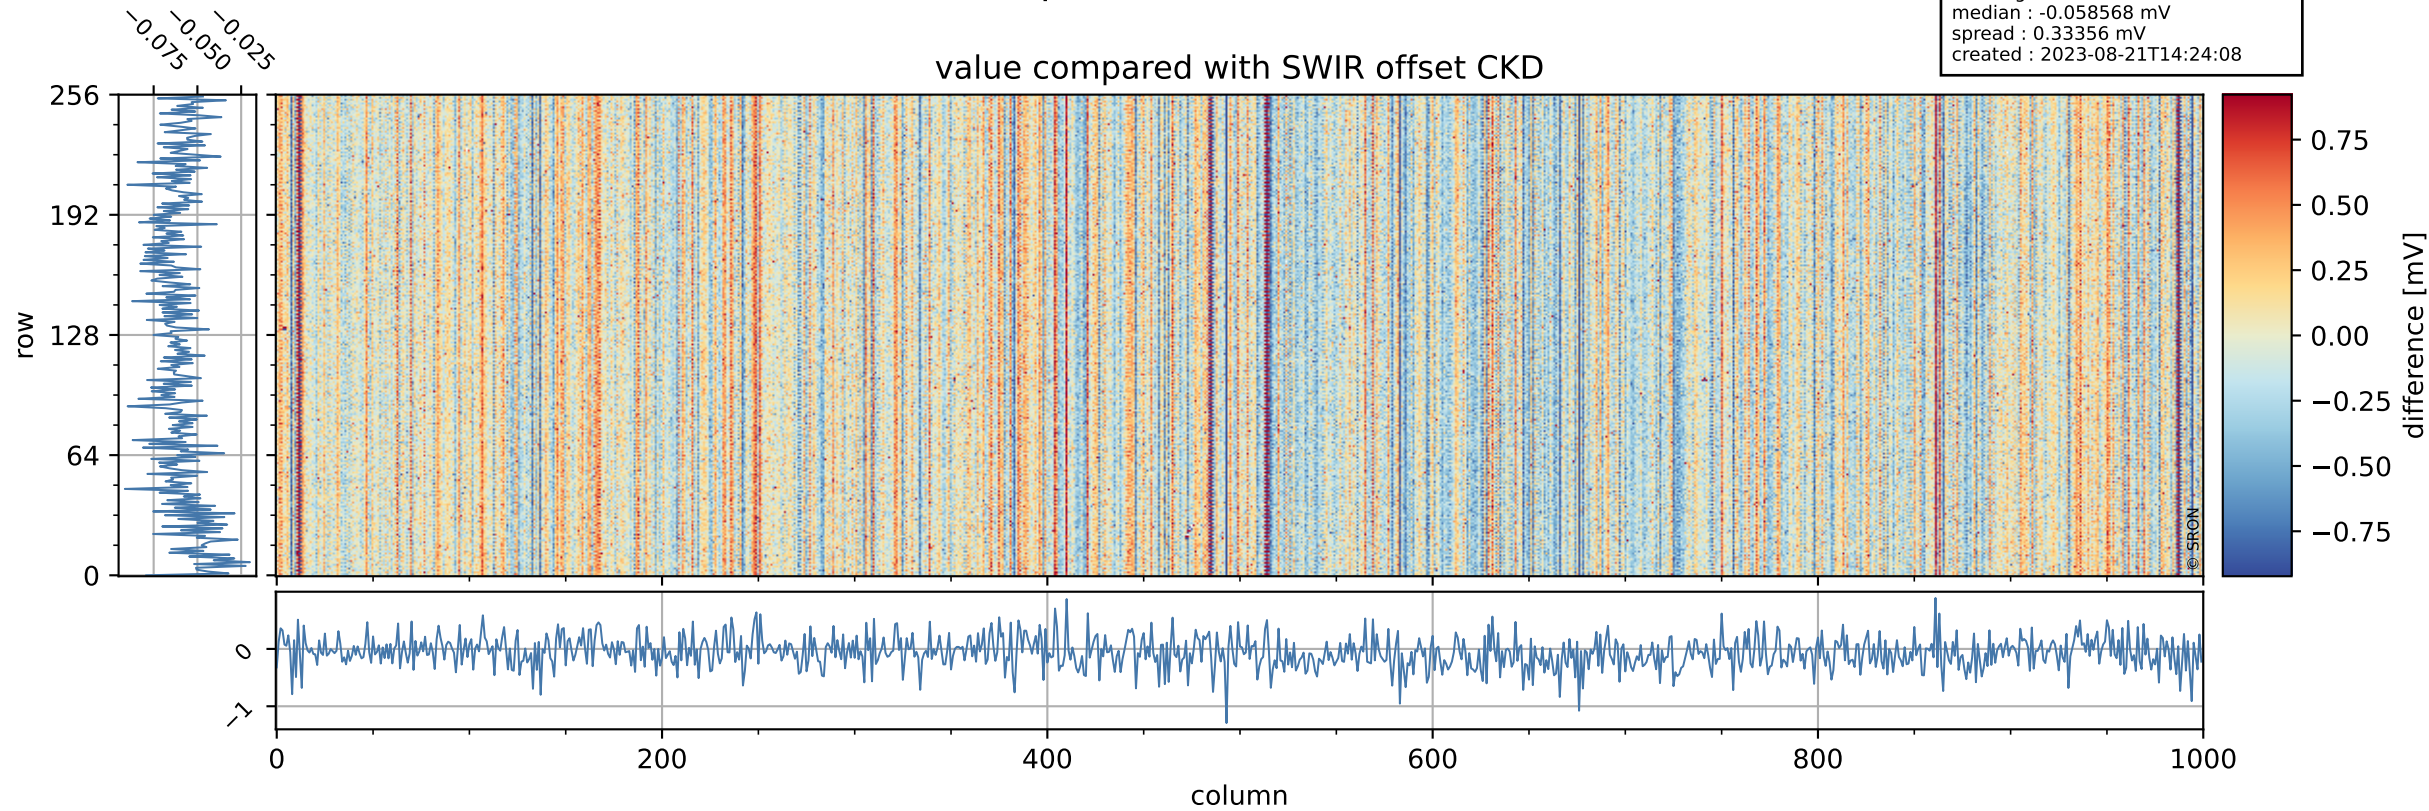

## value detector map

# Tropomi SWIR offset (official)

orbits : 20 in [7822, 7867]  
coverage : 2019-04-17 / 2019-04-20  
median : 33.277  $\mu\text{V}$   
spread : 19.611  $\mu\text{V}$   
created : 2023-08-21T14:24:07

# Tropomi SWIR offset (official) ground-tracks of Sentinel-5P

orbits : 20 in [7822, 7867]  
coverage : 2019-04-17 / 2019-04-20  
created : 2023-08-21T14:24:08

# Tropomi SWIR offset (official)

orbits : [2827, 7867]  
coverage : 2018-04-30 / 2019-04-20  
created : 2023-08-21T14:24:09