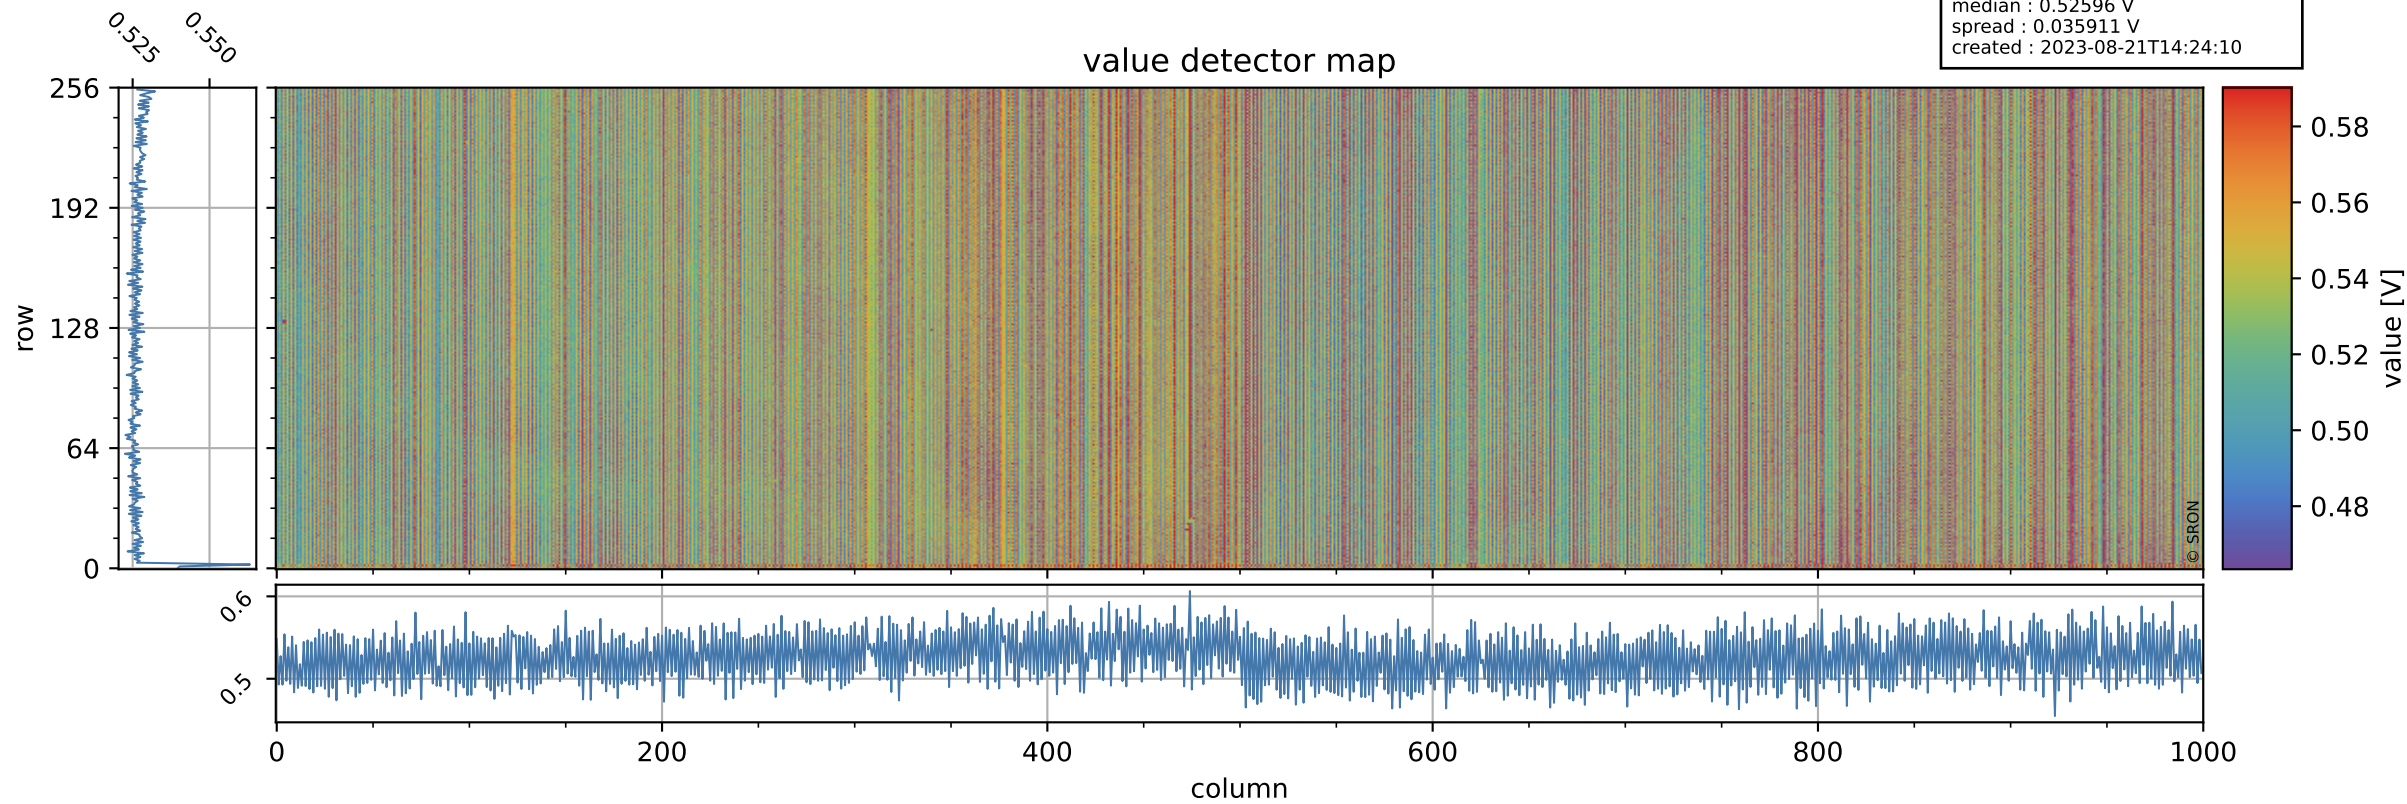

Tropomi SWIR offset (official)

orbits : 19 in [7837, 7882]
coverage : 2019-04-18 / 2019-04-22
median : 0.52596 V
spread : 0.035911 V
created : 2023-08-21T14:24:10

value detector map

Tropomi SWIR offset (official)

orbits : 19 in [7837, 7882]
coverage : 2019-04-18 / 2019-04-22
median : 32.609 μV
spread : 19.35 μV
created : 2023-08-21T14:24:10

Tropomi SWIR offset (official)

value compared with SWIR offset CKD

orbits : 19 in [7837, 7882]
coverage : 2019-04-18 / 2019-04-22
median : -0.063268 mV
spread : 0.33388 mV
created : 2023-08-21T14:24:10

Tropomi SWIR offset (official) ground-tracks of Sentinel-5P

orbits : 19 in [7837, 7882]
coverage : 2019-04-18 / 2019-04-22
created : 2023-08-21T14:24:11

Tropomi SWIR offset (official)

orbits : [2827, 7882]
coverage : 2018-04-30 / 2019-04-22
created : 2023-08-21T14:24:11

trend of detector median & temperatures