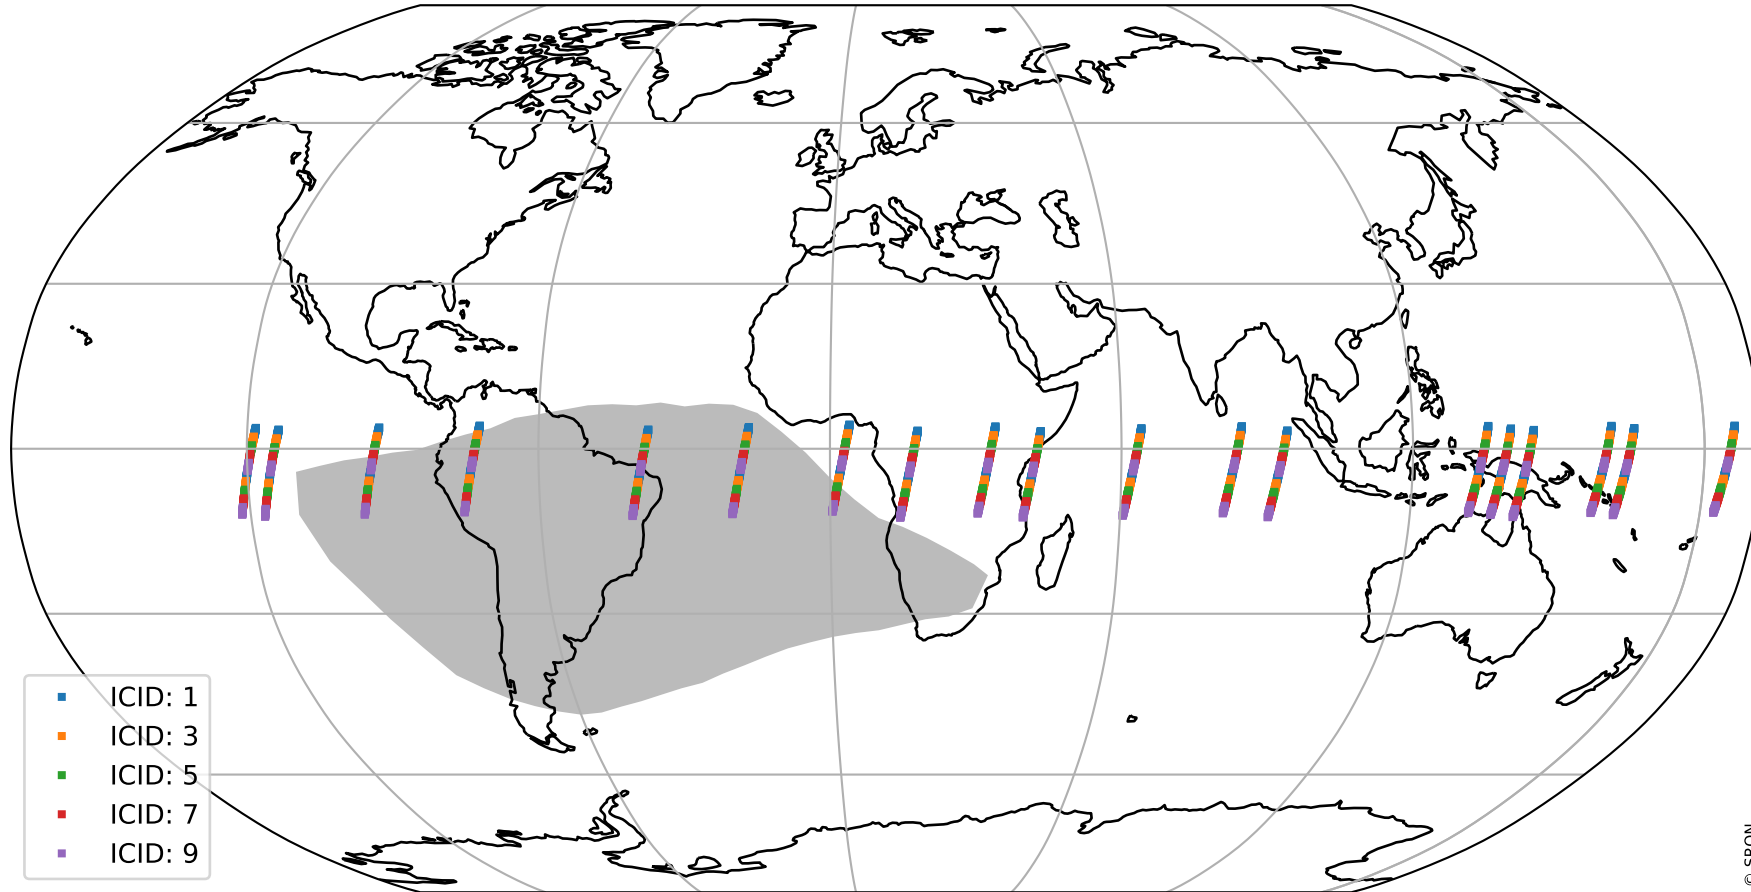

Tropomi SWIR offset (official)

orbits : 19 in [7837, 7882]
coverage : 2019-04-18 / 2019-04-22
median : 0.52596 V
spread : 0.035911 V
created : 2023-08-21T14:24:10

value detector map

Tropomi SWIR offset (official)

orbits : 19 in [7837, 7882]
coverage : 2019-04-18 / 2019-04-22
median : 32.609 μV
spread : 19.35 μV
created : 2023-08-21T14:24:10

Tropomi SWIR offset (official)

value compared with SWIR offset CKD

orbits : 19 in [7837, 7882]
coverage : 2019-04-18 / 2019-04-22
median : -0.063268 mV
spread : 0.33388 mV
created : 2023-08-21T14:24:10

Tropomi SWIR offset (official) ground-tracks of Sentinel-5P

orbits : 19 in [7837, 7882]
coverage : 2019-04-18 / 2019-04-22
created : 2023-08-21T14:24:11

Tropomi SWIR offset (official)

orbits : [2827, 7882]
coverage : 2018-04-30 / 2019-04-22
created : 2023-08-21T14:24:11