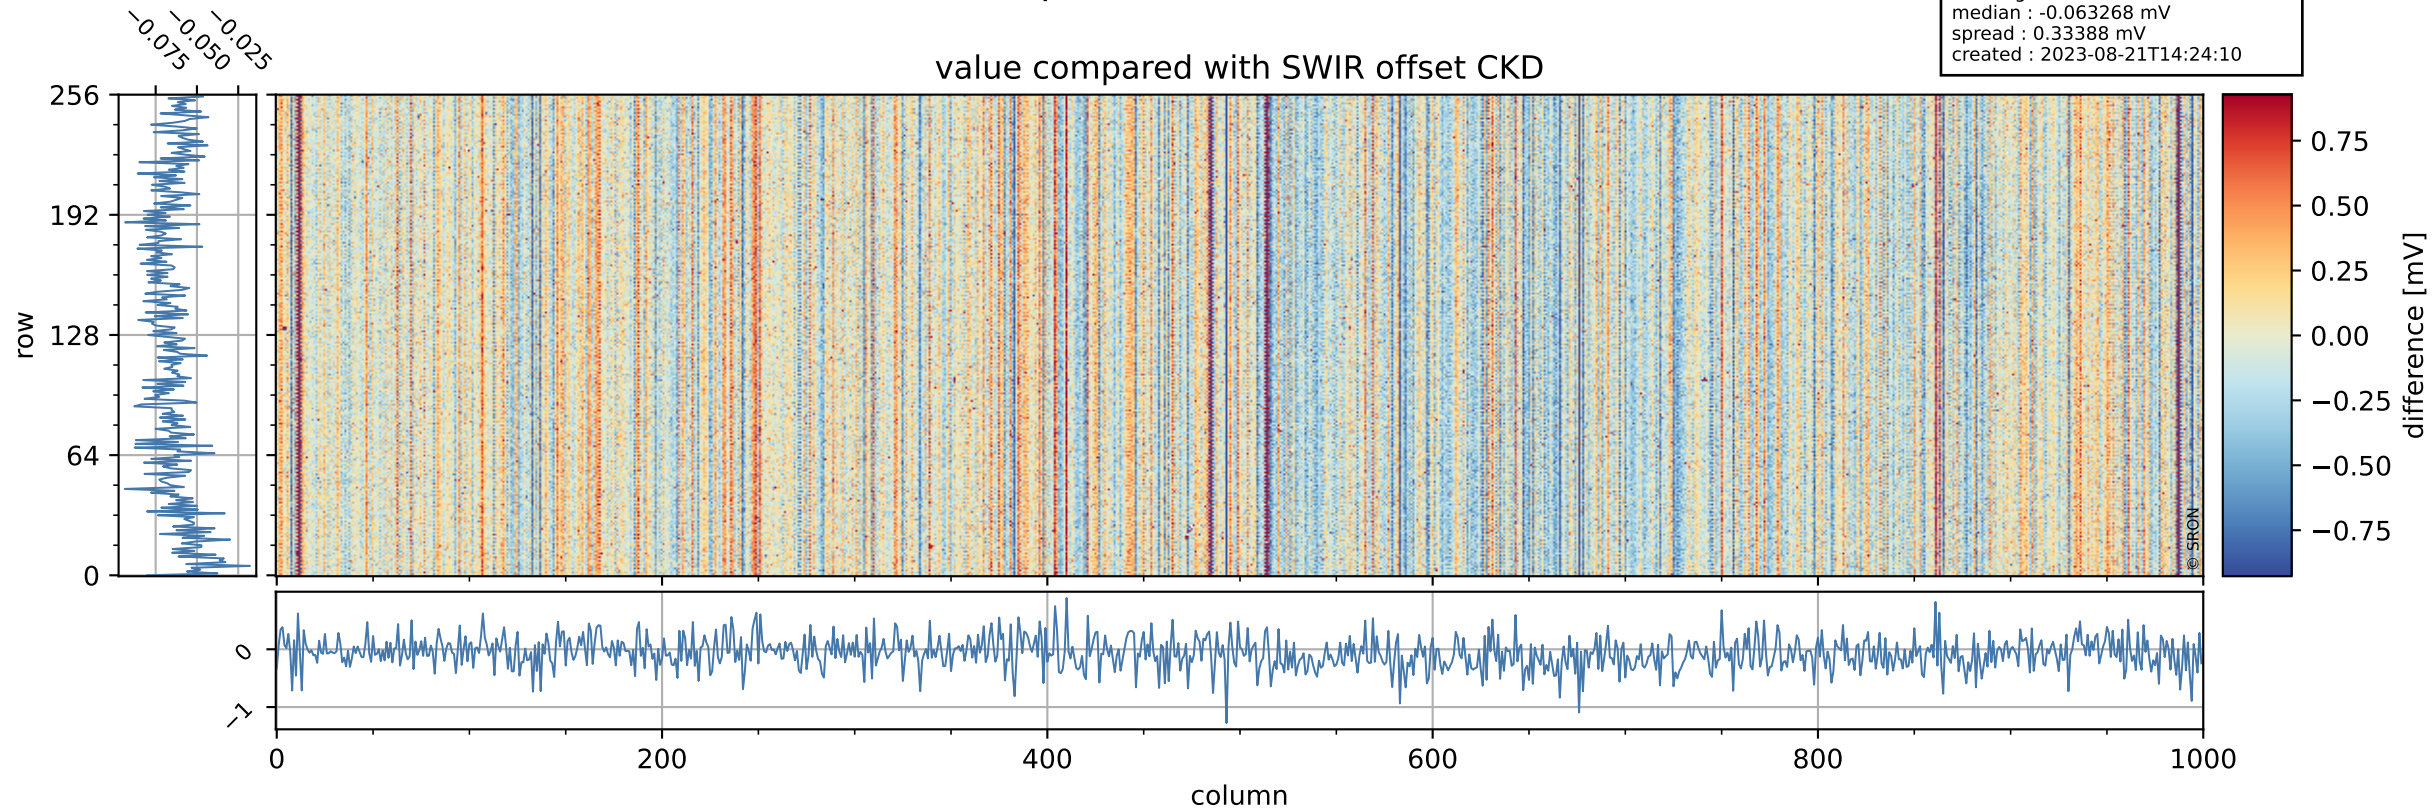

Tropomi SWIR offset (official)

orbits : 19 in [7837, 7882]
coverage : 2019-04-18 / 2019-04-22
median : 0.52596 V
spread : 0.035911 V
created : 2023-08-21T14:24:10

value detector map

Tropomi SWIR offset (official)

orbits : 19 in [7837, 7882]
coverage : 2019-04-18 / 2019-04-22
median : 32.609 μV
spread : 19.35 μV
created : 2023-08-21T14:24:10

Tropomi SWIR offset (official)

value compared with SWIR offset CKD

orbits : 19 in [7837, 7882]
coverage : 2019-04-18 / 2019-04-22
median : -0.063268 mV
spread : 0.33388 mV
created : 2023-08-21T14:24:10

Tropomi SWIR offset (official) ground-tracks of Sentinel-5P

orbits : 19 in [7837, 7882]
coverage : 2019-04-18 / 2019-04-22
created : 2023-08-21T14:24:11

Tropomi SWIR offset (official)

orbits : [2827, 7882]
coverage : 2018-04-30 / 2019-04-22
created : 2023-08-21T14:24:11

trend of detector median & temperatures