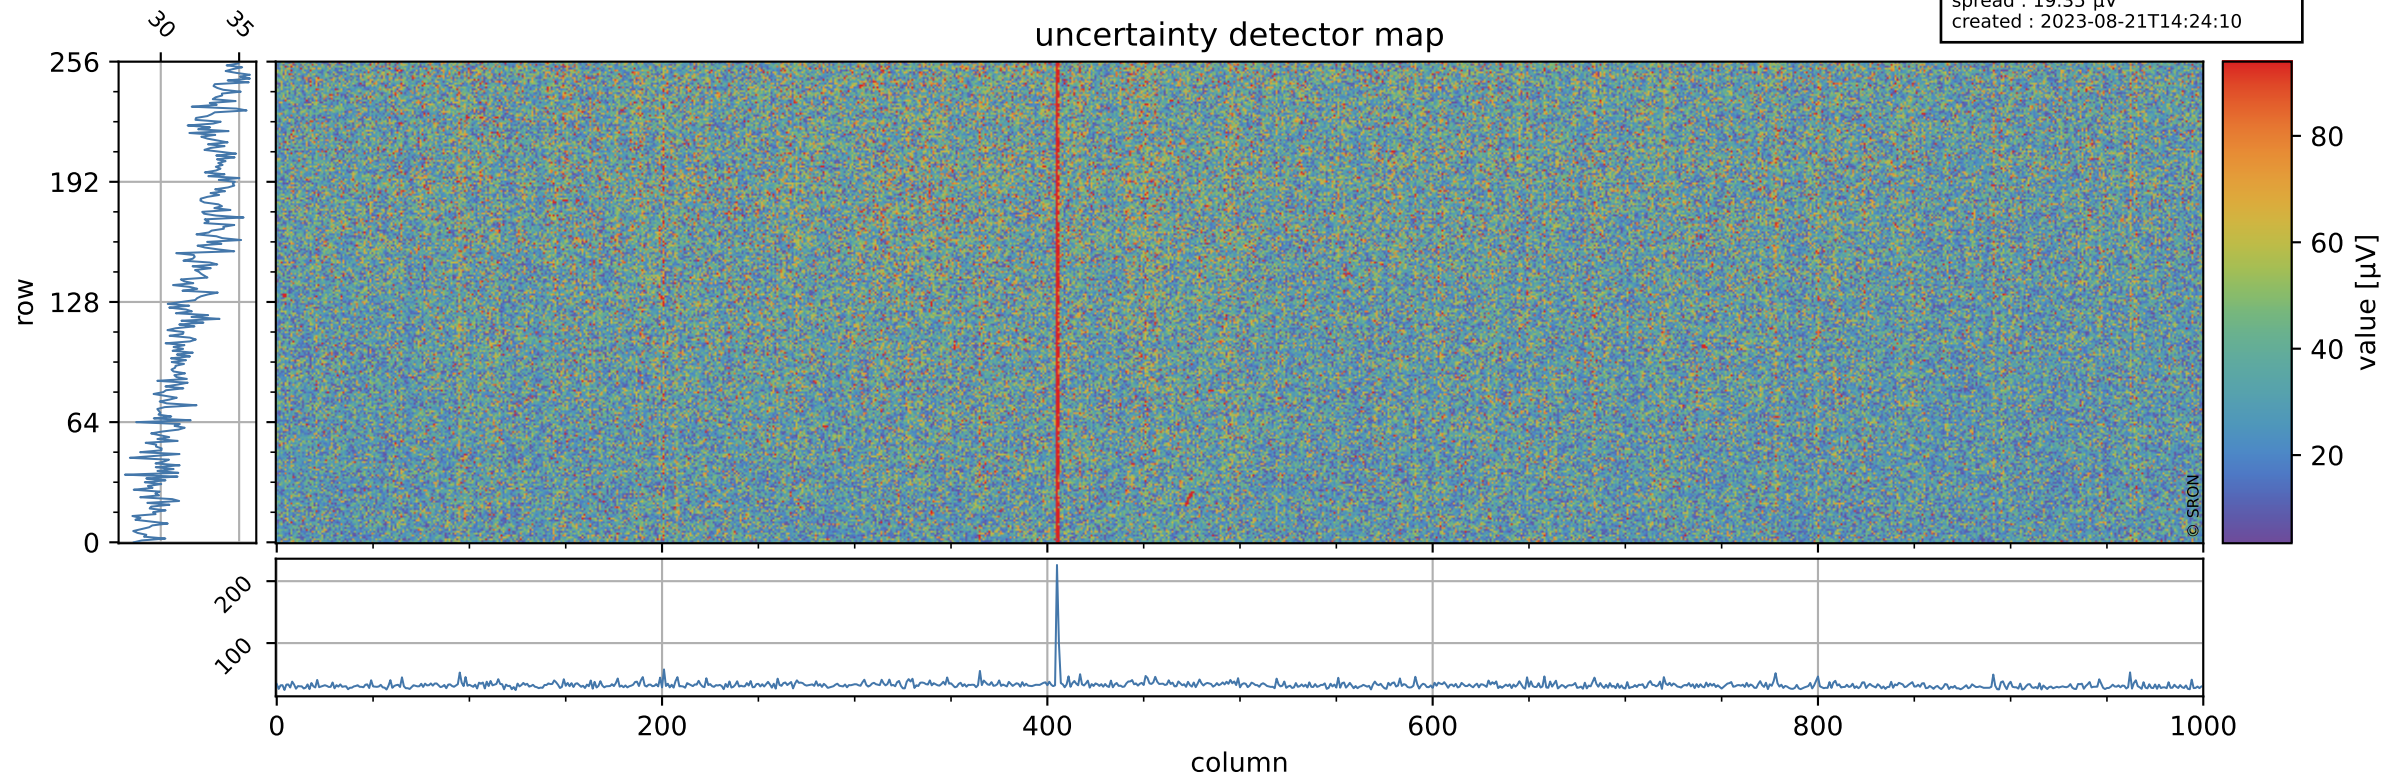

Tropomi SWIR offset (official)

orbits : 19 in [7837, 7882]
coverage : 2019-04-18 / 2019-04-22
median : 0.52596 V
spread : 0.035911 V
created : 2023-08-21T14:24:10

value detector map

Tropomi SWIR offset (official)

orbits : 19 in [7837, 7882]
coverage : 2019-04-18 / 2019-04-22
median : 32.609 μV
spread : 19.35 μV
created : 2023-08-21T14:24:10

Tropomi SWIR offset (official)

value compared with SWIR offset CKD

orbits : 19 in [7837, 7882]
coverage : 2019-04-18 / 2019-04-22
median : -0.063268 mV
spread : 0.33388 mV
created : 2023-08-21T14:24:10

Tropomi SWIR offset (official) ground-tracks of Sentinel-5P

orbits : 19 in [7837, 7882]
coverage : 2019-04-18 / 2019-04-22
created : 2023-08-21T14:24:11

Tropomi SWIR offset (official)

orbits : [2827, 7882]
coverage : 2018-04-30 / 2019-04-22
created : 2023-08-21T14:24:11

trend of detector median & temperatures