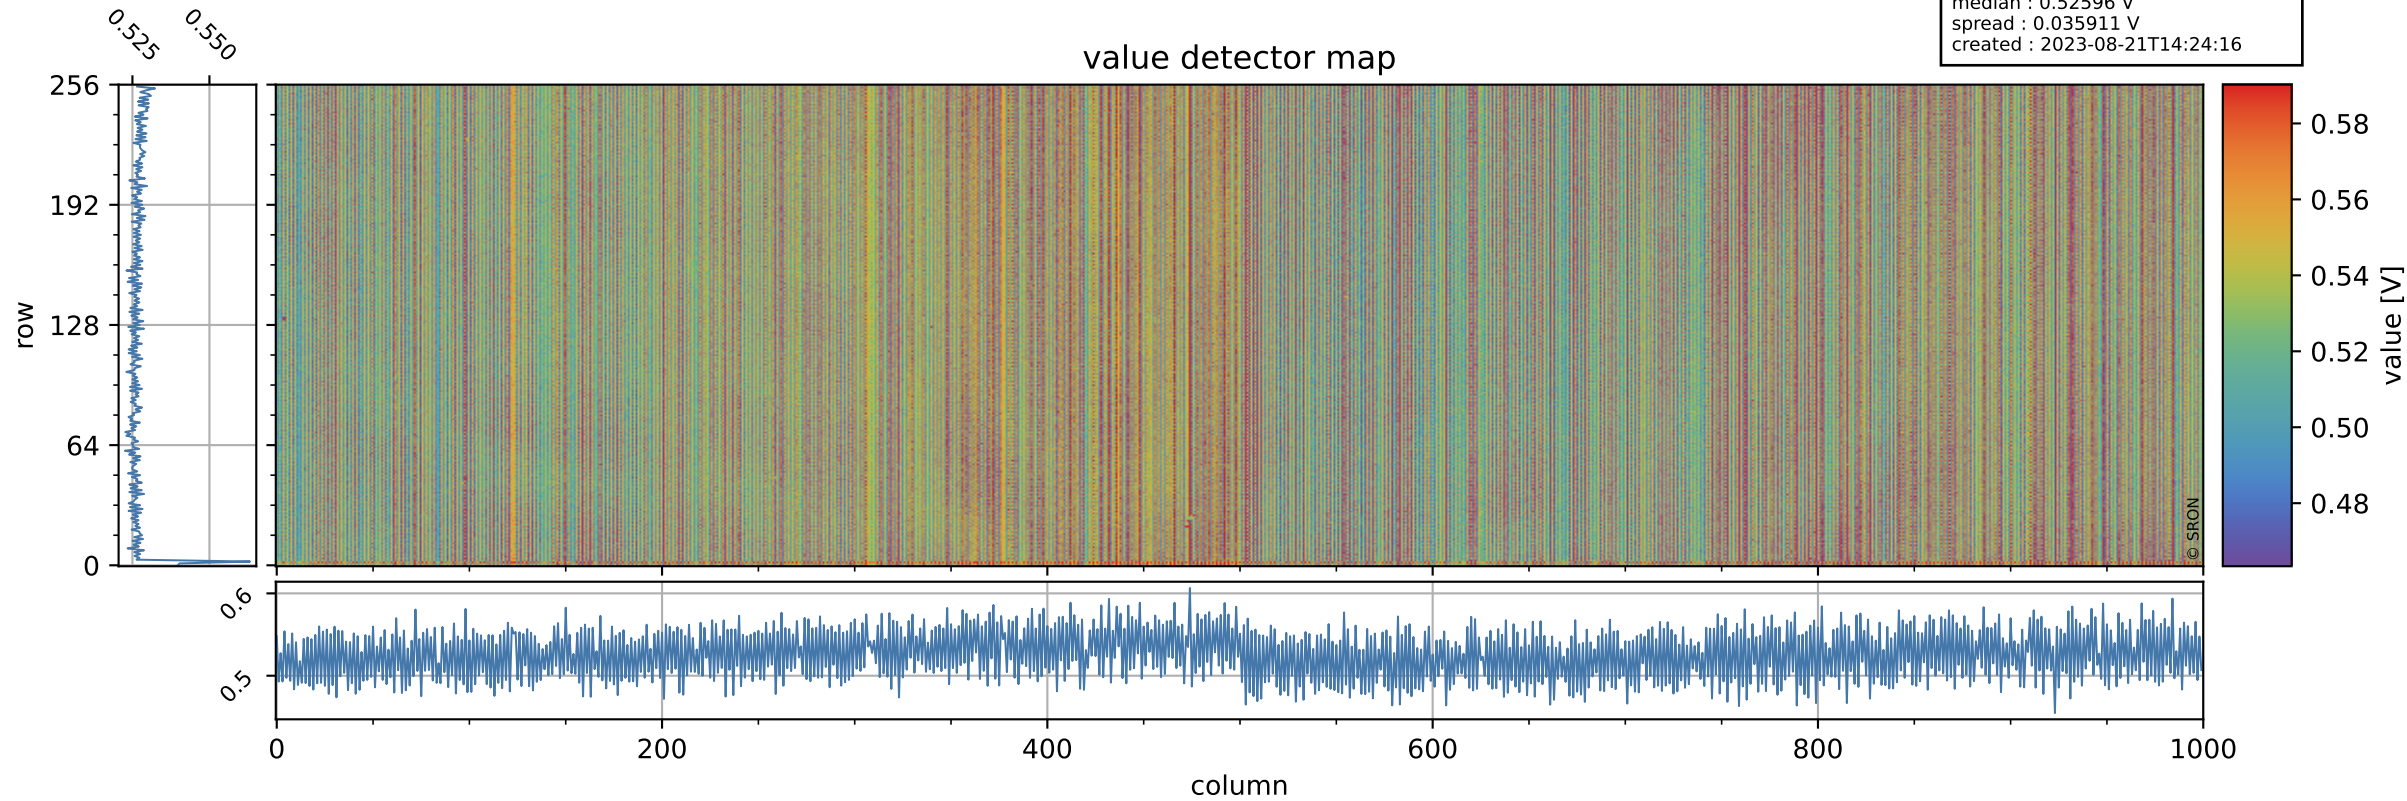

Tropomi SWIR offset (official)

orbits : 18 in [7867, 7912]
coverage : 2019-04-21 / 2019-04-24
median : 0.52596 V
spread : 0.035911 V
created : 2023-08-21T14:24:16

value detector map

Tropomi SWIR offset (official)

orbits : 18 in [7867, 7912]
coverage : 2019-04-21 / 2019-04-24
median : 32.904 μV
spread : 19.513 μV
created : 2023-08-21T14:24:16

Tropomi SWIR offset (official)

value compared with SWIR offset CKD

orbits : 18 in [7867, 7912]
coverage : 2019-04-21 / 2019-04-24
median : -0.062751 mV
spread : 0.33192 mV
created : 2023-08-21T14:24:17

Tropomi SWIR offset (official) ground-tracks of Sentinel-5P

orbits : 18 in [7867, 7912]
coverage : 2019-04-21 / 2019-04-24
created : 2023-08-21T14:24:17

Tropomi SWIR offset (official)

orbits : [2827, 7912]
coverage : 2018-04-30 / 2019-04-24
created : 2023-08-21T14:24:18

trend of detector median & temperatures