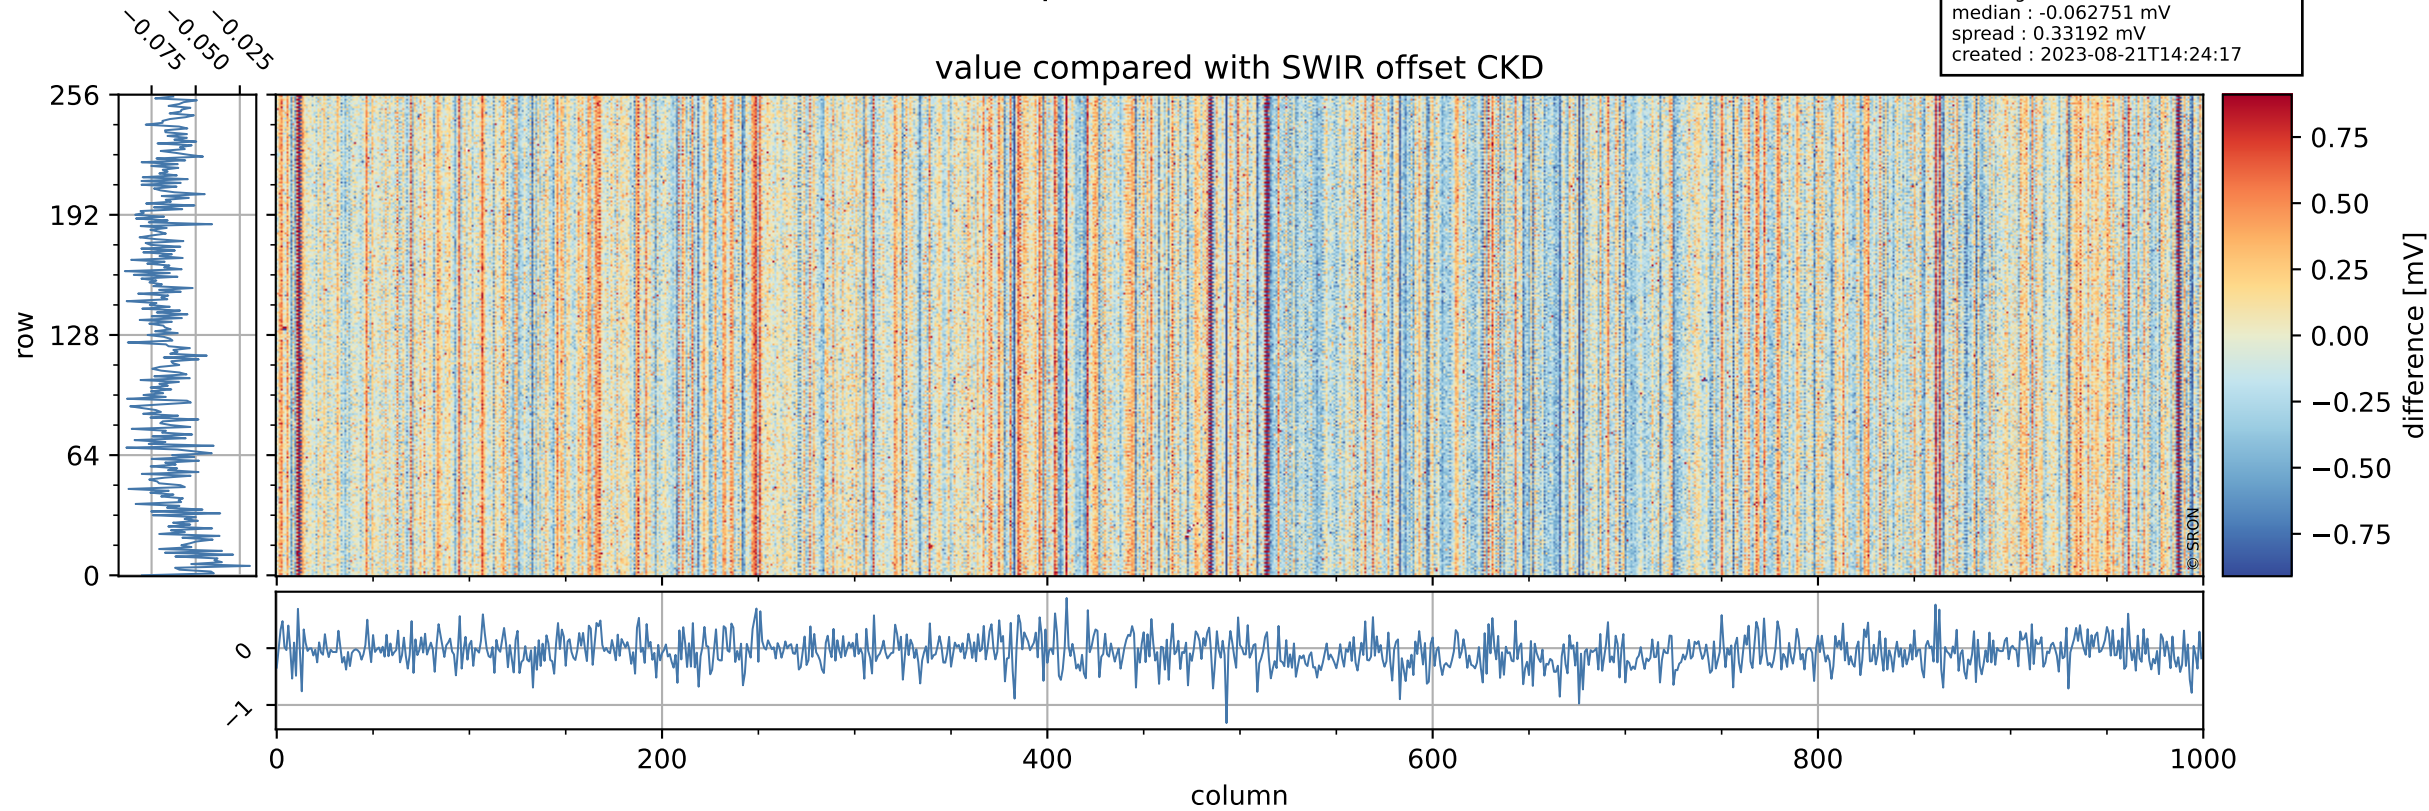

Tropomi SWIR offset (official)

orbits : 18 in [7867, 7912]
coverage : 2019-04-21 / 2019-04-24
median : 0.52596 V
spread : 0.035911 V
created : 2023-08-21T14:24:16

value detector map

Tropomi SWIR offset (official)

orbits : 18 in [7867, 7912]
coverage : 2019-04-21 / 2019-04-24
median : 32.904 μV
spread : 19.513 μV
created : 2023-08-21T14:24:16

Tropomi SWIR offset (official)

value compared with SWIR offset CKD

orbits : 18 in [7867, 7912]
coverage : 2019-04-21 / 2019-04-24
median : -0.062751 mV
spread : 0.33192 mV
created : 2023-08-21T14:24:17

Tropomi SWIR offset (official) ground-tracks of Sentinel-5P

orbits : 18 in [7867, 7912]
coverage : 2019-04-21 / 2019-04-24
created : 2023-08-21T14:24:17

Tropomi SWIR offset (official)

orbits : [2827, 7912]
coverage : 2018-04-30 / 2019-04-24
created : 2023-08-21T14:24:18

trend of detector median & temperatures