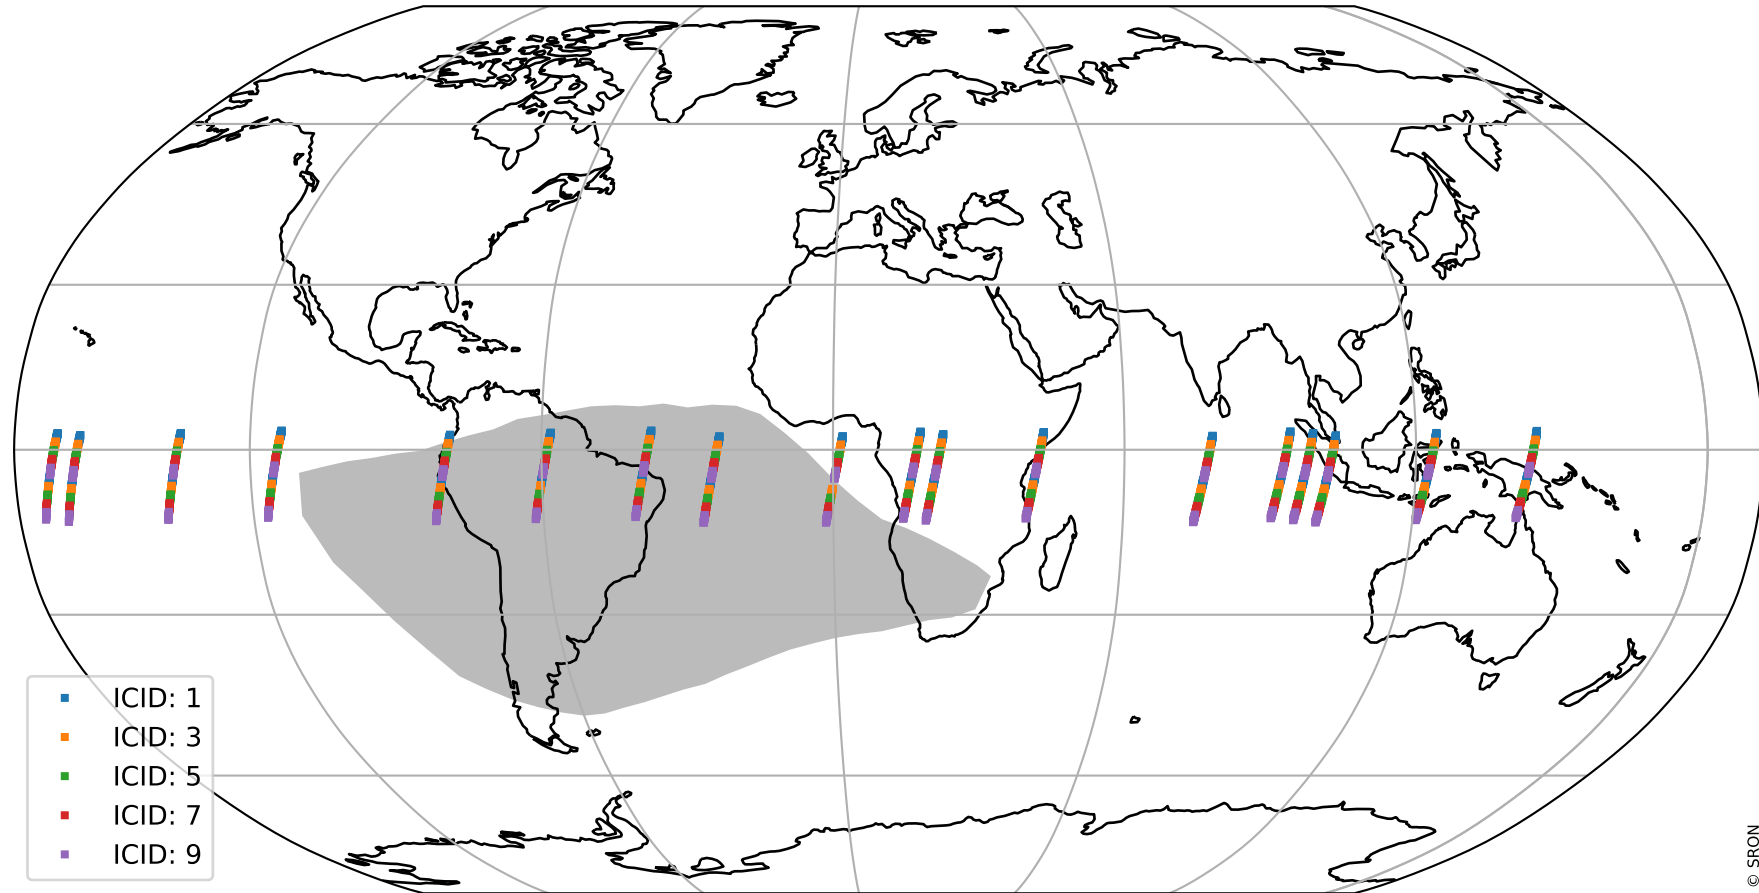

Tropomi SWIR offset (official)

orbits : 18 in [7867, 7912]
coverage : 2019-04-21 / 2019-04-24
median : 0.52596 V
spread : 0.035911 V
created : 2023-08-21T14:24:16

value detector map

Tropomi SWIR offset (official)

orbits : 18 in [7867, 7912]
coverage : 2019-04-21 / 2019-04-24
median : 32.904 μV
spread : 19.513 μV
created : 2023-08-21T14:24:16

Tropomi SWIR offset (official)

value compared with SWIR offset CKD

orbits : 18 in [7867, 7912]
coverage : 2019-04-21 / 2019-04-24
median : -0.062751 mV
spread : 0.33192 mV
created : 2023-08-21T14:24:17

Tropomi SWIR offset (official) ground-tracks of Sentinel-5P

orbits : 18 in [7867, 7912]
coverage : 2019-04-21 / 2019-04-24
created : 2023-08-21T14:24:17

Tropomi SWIR offset (official)

orbits : [2827, 7912]
coverage : 2018-04-30 / 2019-04-24
created : 2023-08-21T14:24:18

trend of detector median & temperatures