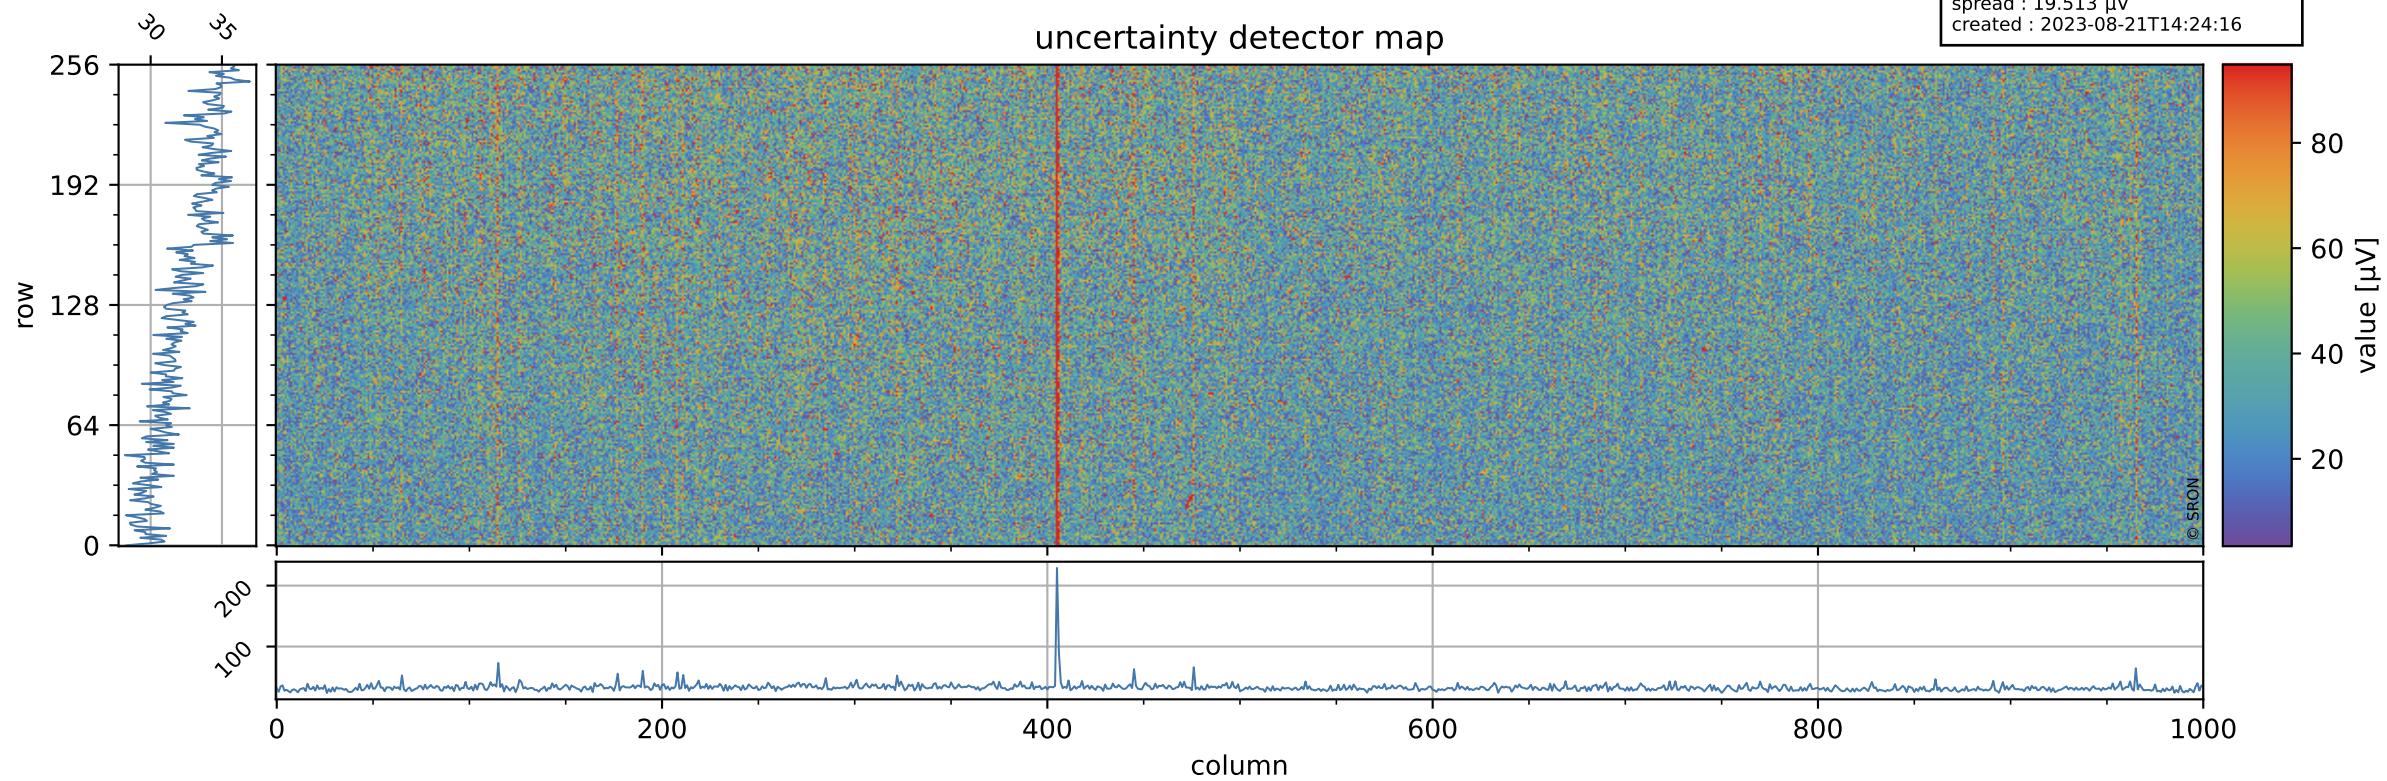

Tropomi SWIR offset (official)

orbits : 18 in [7867, 7912]
coverage : 2019-04-21 / 2019-04-24
median : 0.52596 V
spread : 0.035911 V
created : 2023-08-21T14:24:16

value detector map

Tropomi SWIR offset (official)

orbits : 18 in [7867, 7912]
coverage : 2019-04-21 / 2019-04-24
median : 32.904 μV
spread : 19.513 μV
created : 2023-08-21T14:24:16

Tropomi SWIR offset (official)

value compared with SWIR offset CKD

orbits : 18 in [7867, 7912]
coverage : 2019-04-21 / 2019-04-24
median : -0.062751 mV
spread : 0.33192 mV
created : 2023-08-21T14:24:17

Tropomi SWIR offset (official) ground-tracks of Sentinel-5P

orbits : 18 in [7867, 7912]
coverage : 2019-04-21 / 2019-04-24
created : 2023-08-21T14:24:17

Tropomi SWIR offset (official)

orbits : [2827, 7912]
coverage : 2018-04-30 / 2019-04-24
created : 2023-08-21T14:24:18