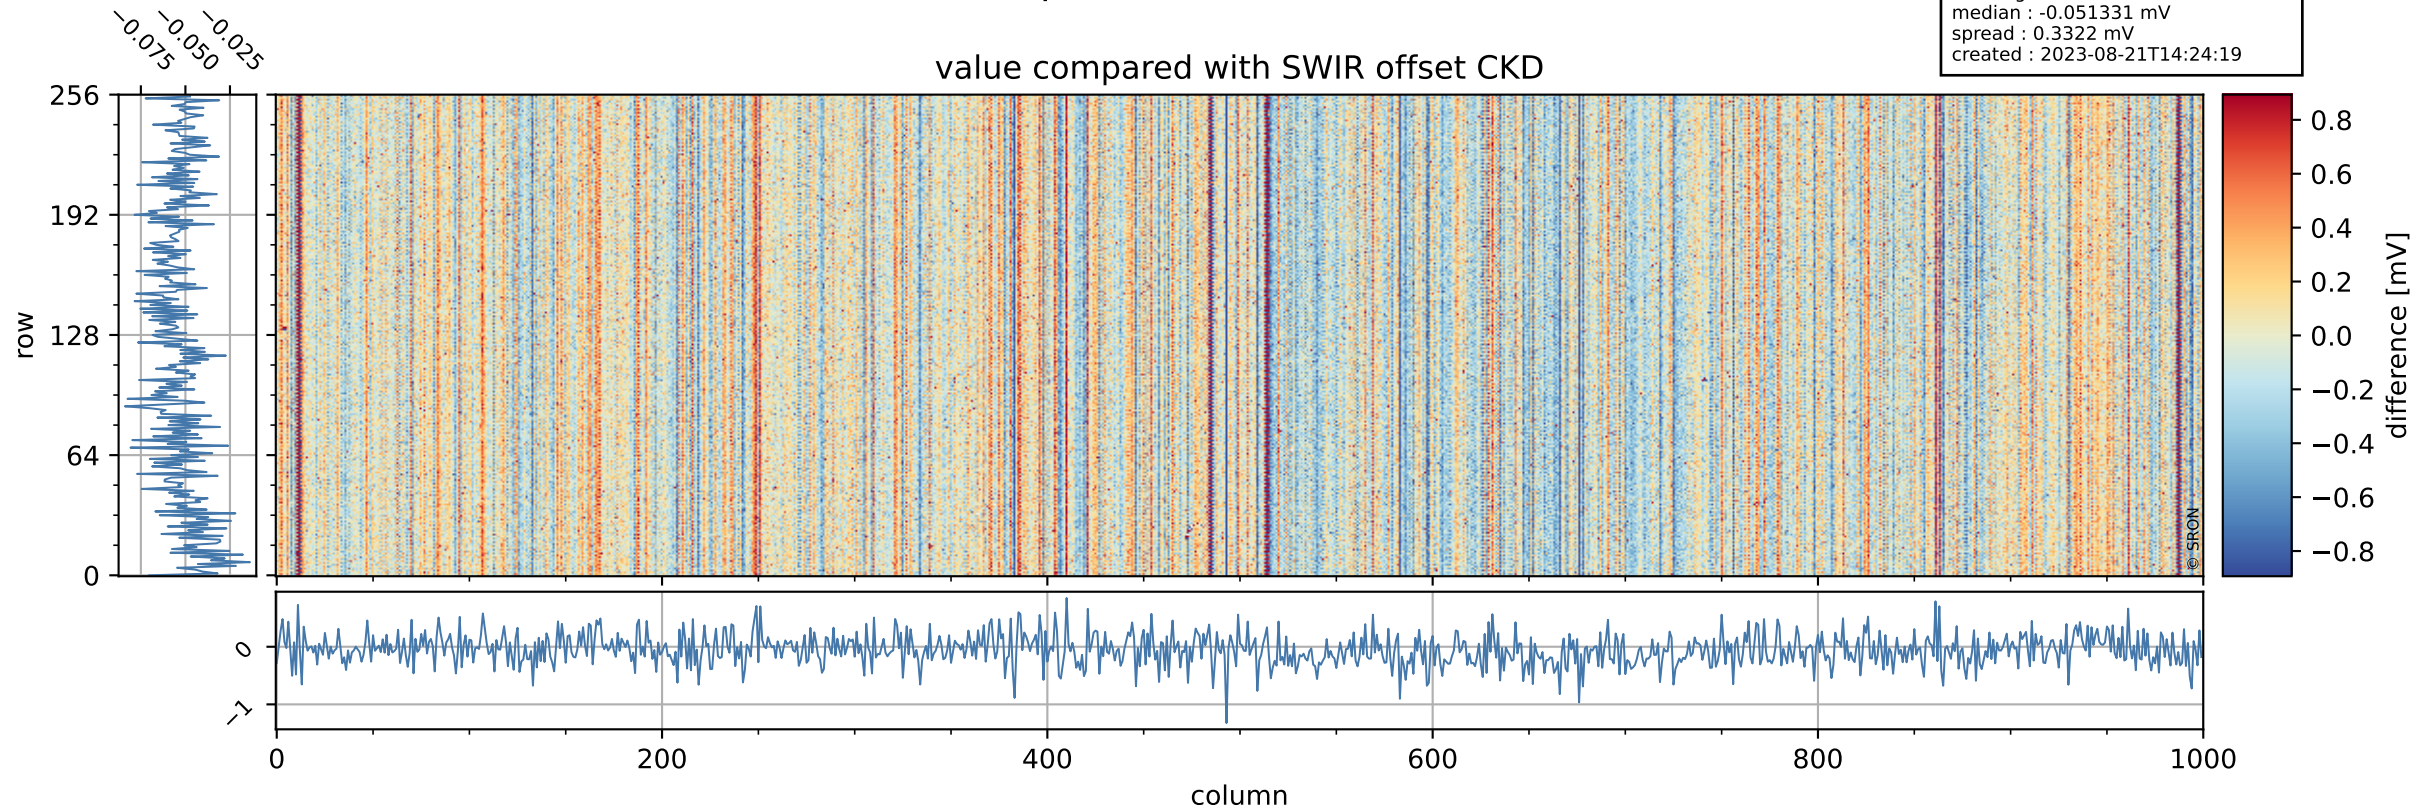

## value detector map

# Tropomi SWIR offset (official)

orbits : 19 in [7882, 7927]  
coverage : 2019-04-22 / 2019-04-25  
median : 32.659  $\mu\text{V}$   
spread : 19.264  $\mu\text{V}$   
created : 2023-08-21T14:24:19

# Tropomi SWIR offset (official)

orbits : 19 in [7882, 7927]  
coverage : 2019-04-22 / 2019-04-25  
median : -0.051331 mV  
spread : 0.3322 mV  
created : 2023-08-21T14:24:19

value compared with SWIR offset CKD

# Tropomi SWIR offset (official) ground-tracks of Sentinel-5P

orbits : 19 in [7882, 7927]  
coverage : 2019-04-22 / 2019-04-25  
created : 2023-08-21T14:24:20