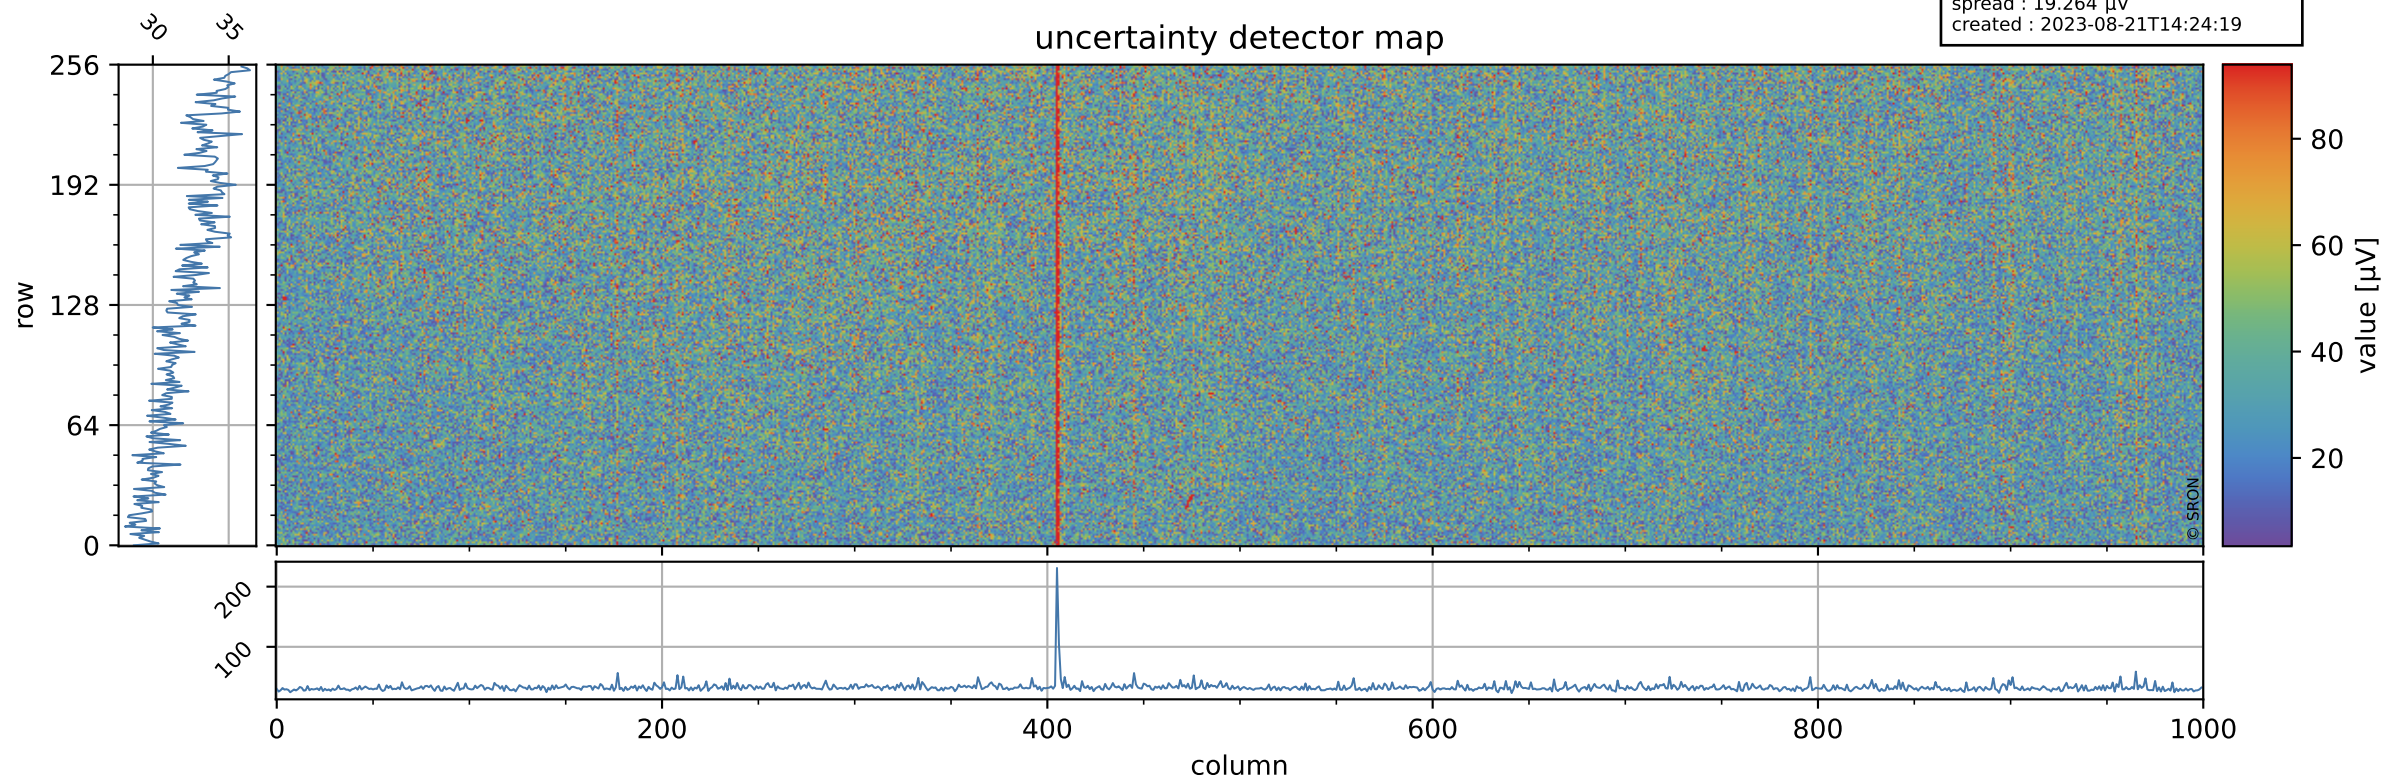

# Tropomi SWIR offset (official)

orbits : 19 in [7882, 7927]  
coverage : 2019-04-22 / 2019-04-25  
median : 0.52597 V  
spread : 0.035911 V  
created : 2023-08-21T14:24:18

## value detector map

# Tropomi SWIR offset (official)

orbits : 19 in [7882, 7927]  
coverage : 2019-04-22 / 2019-04-25  
median : 32.659  $\mu\text{V}$   
spread : 19.264  $\mu\text{V}$   
created : 2023-08-21T14:24:19

# Tropomi SWIR offset (official) ground-tracks of Sentinel-5P

orbits : 19 in [7882, 7927]  
coverage : 2019-04-22 / 2019-04-25  
created : 2023-08-21T14:24:20