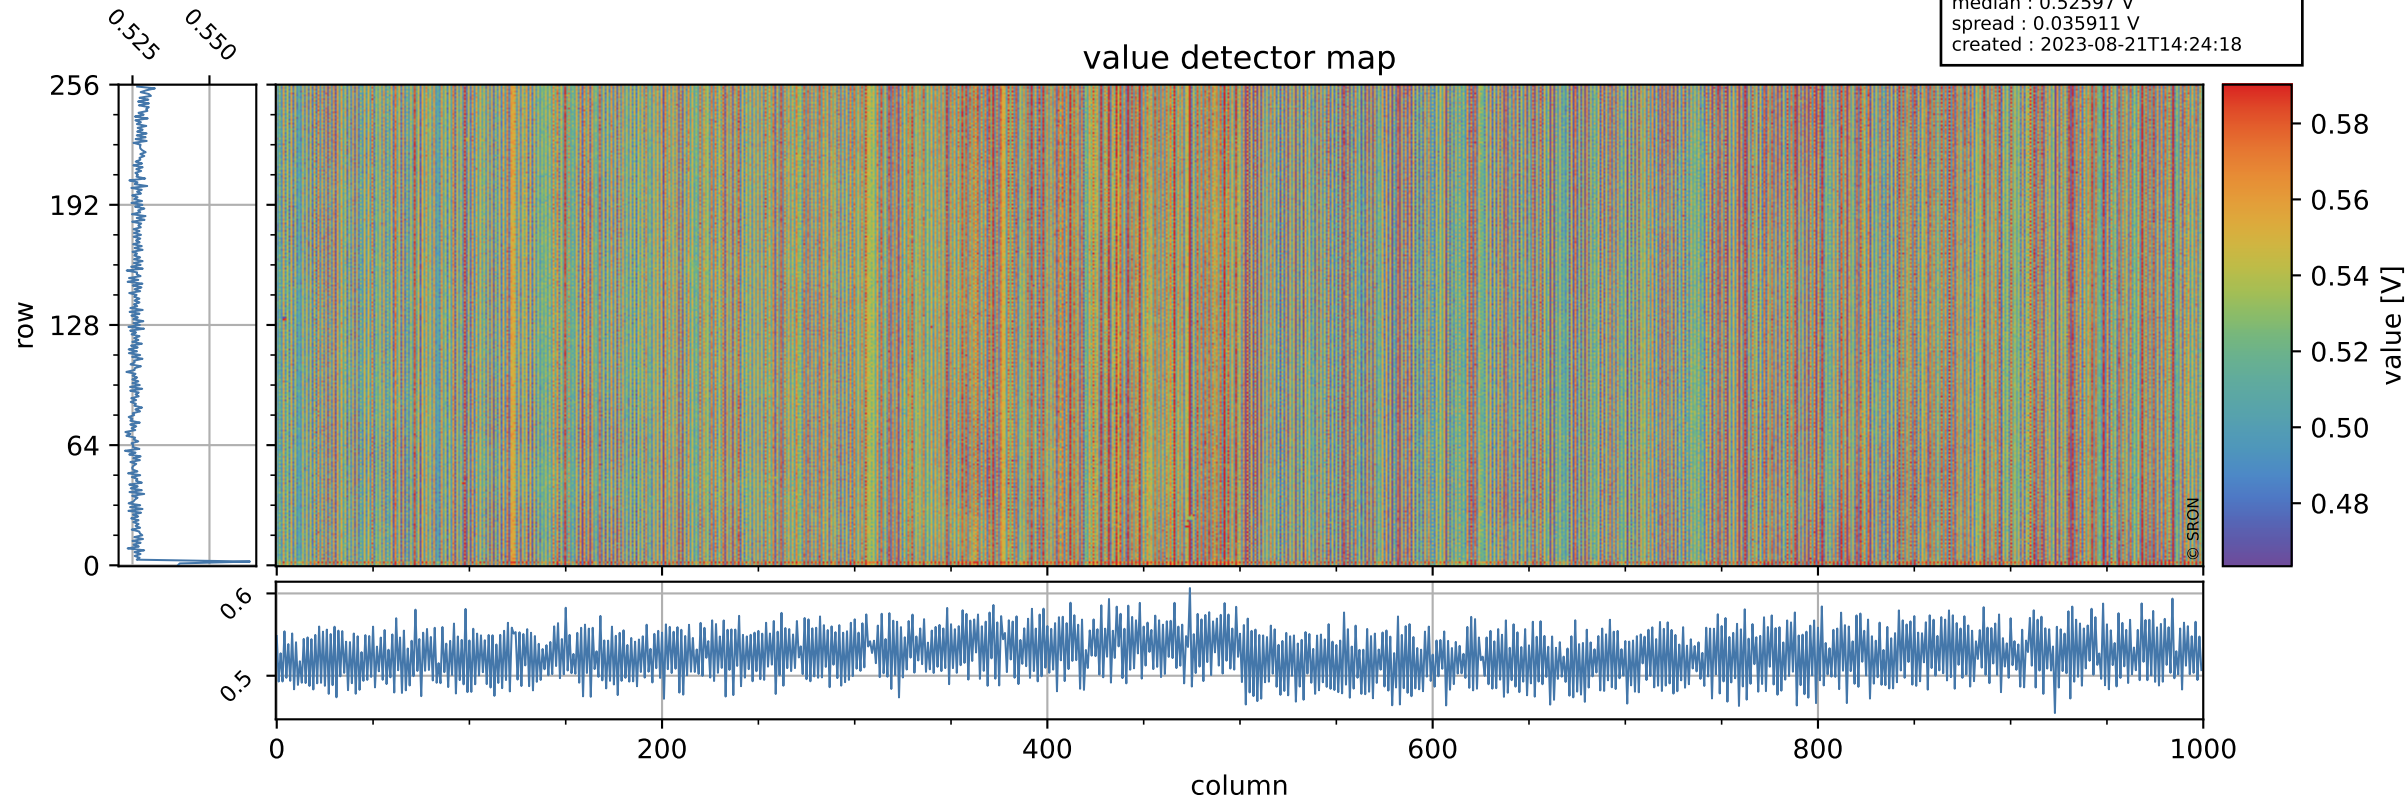

# Tropomi SWIR offset (official)

orbits : 19 in [7882, 7927]  
coverage : 2019-04-22 / 2019-04-25  
median : 0.52597 V  
spread : 0.035911 V  
created : 2023-08-21T14:24:18

## value detector map

# Tropomi SWIR offset (official)

orbits : 19 in [7882, 7927]  
coverage : 2019-04-22 / 2019-04-25  
median : 32.659  $\mu\text{V}$   
spread : 19.264  $\mu\text{V}$   
created : 2023-08-21T14:24:19

# Tropomi SWIR offset (official) ground-tracks of Sentinel-5P

orbits : 19 in [7882, 7927]  
coverage : 2019-04-22 / 2019-04-25  
created : 2023-08-21T14:24:20