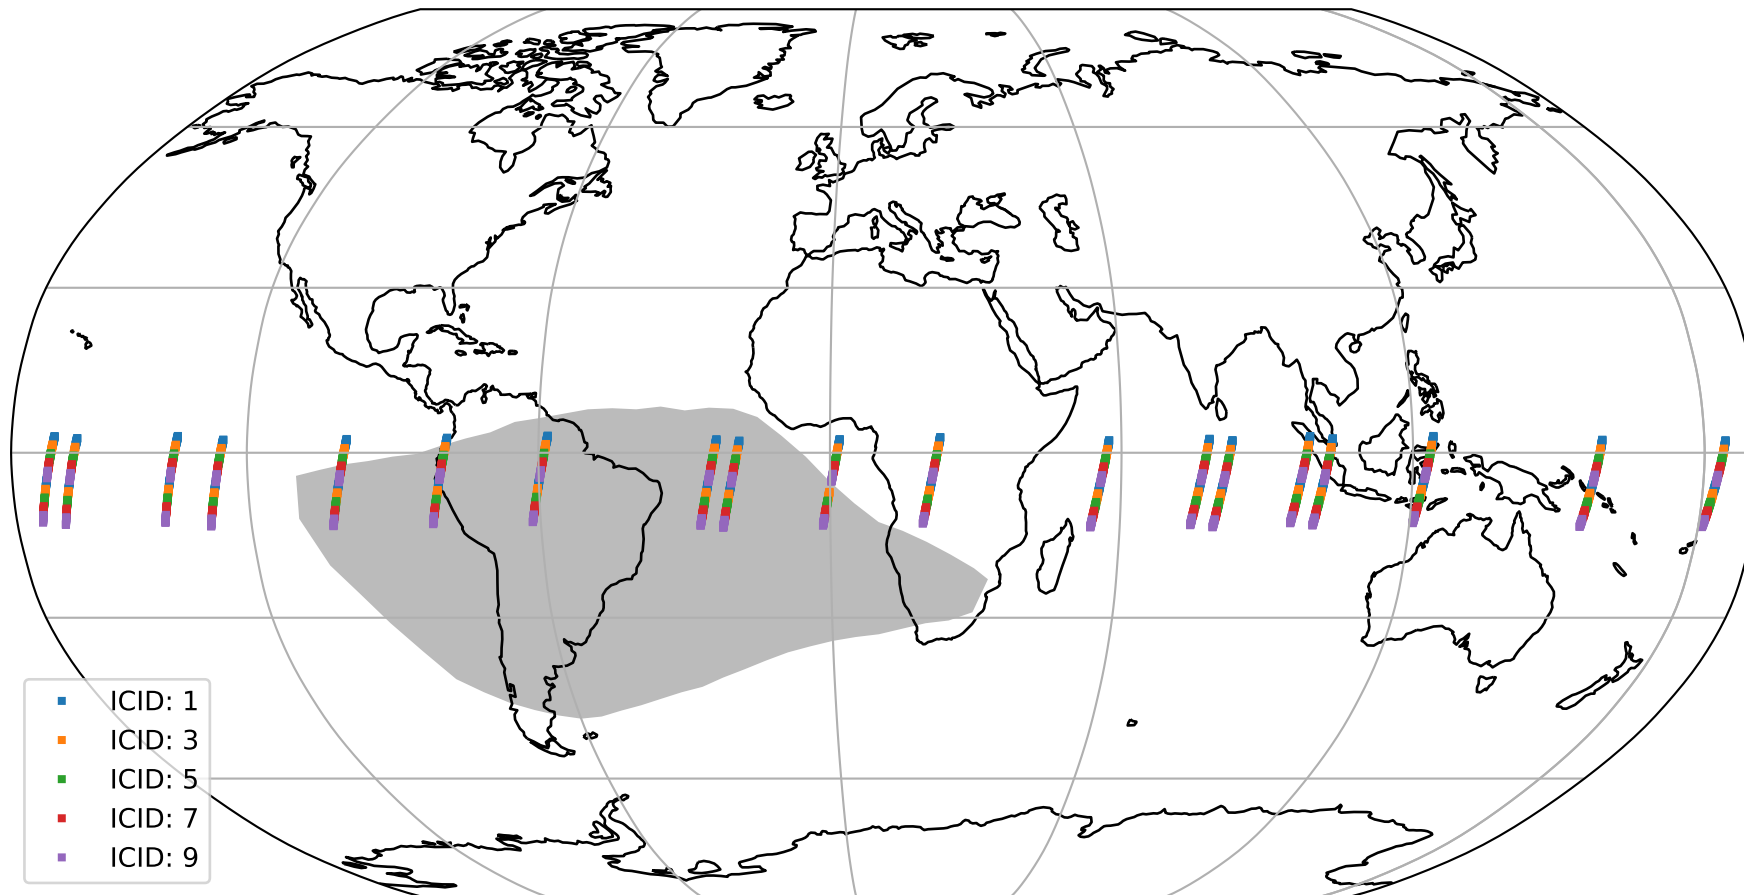

# Tropomi SWIR offset (official)

orbits : 19 in [7882, 7927]  
coverage : 2019-04-22 / 2019-04-25  
median : 32.659  $\mu\text{V}$   
spread : 19.264  $\mu\text{V}$   
created : 2023-08-21T14:24:19

# Tropomi SWIR offset (official)

orbits : 19 in [7882, 7927]  
coverage : 2019-04-22 / 2019-04-25  
median : -0.051331 mV  
spread : 0.3322 mV  
created : 2023-08-21T14:24:19

value compared with SWIR offset CKD

# Tropomi SWIR offset (official) ground-tracks of Sentinel-5P

orbits : 19 in [7882, 7927]  
coverage : 2019-04-22 / 2019-04-25  
created : 2023-08-21T14:24:20

# Tropomi SWIR offset (official)

orbits : [2827, 7927]  
coverage : 2018-04-30 / 2019-04-25  
created : 2023-08-21T14:24:21