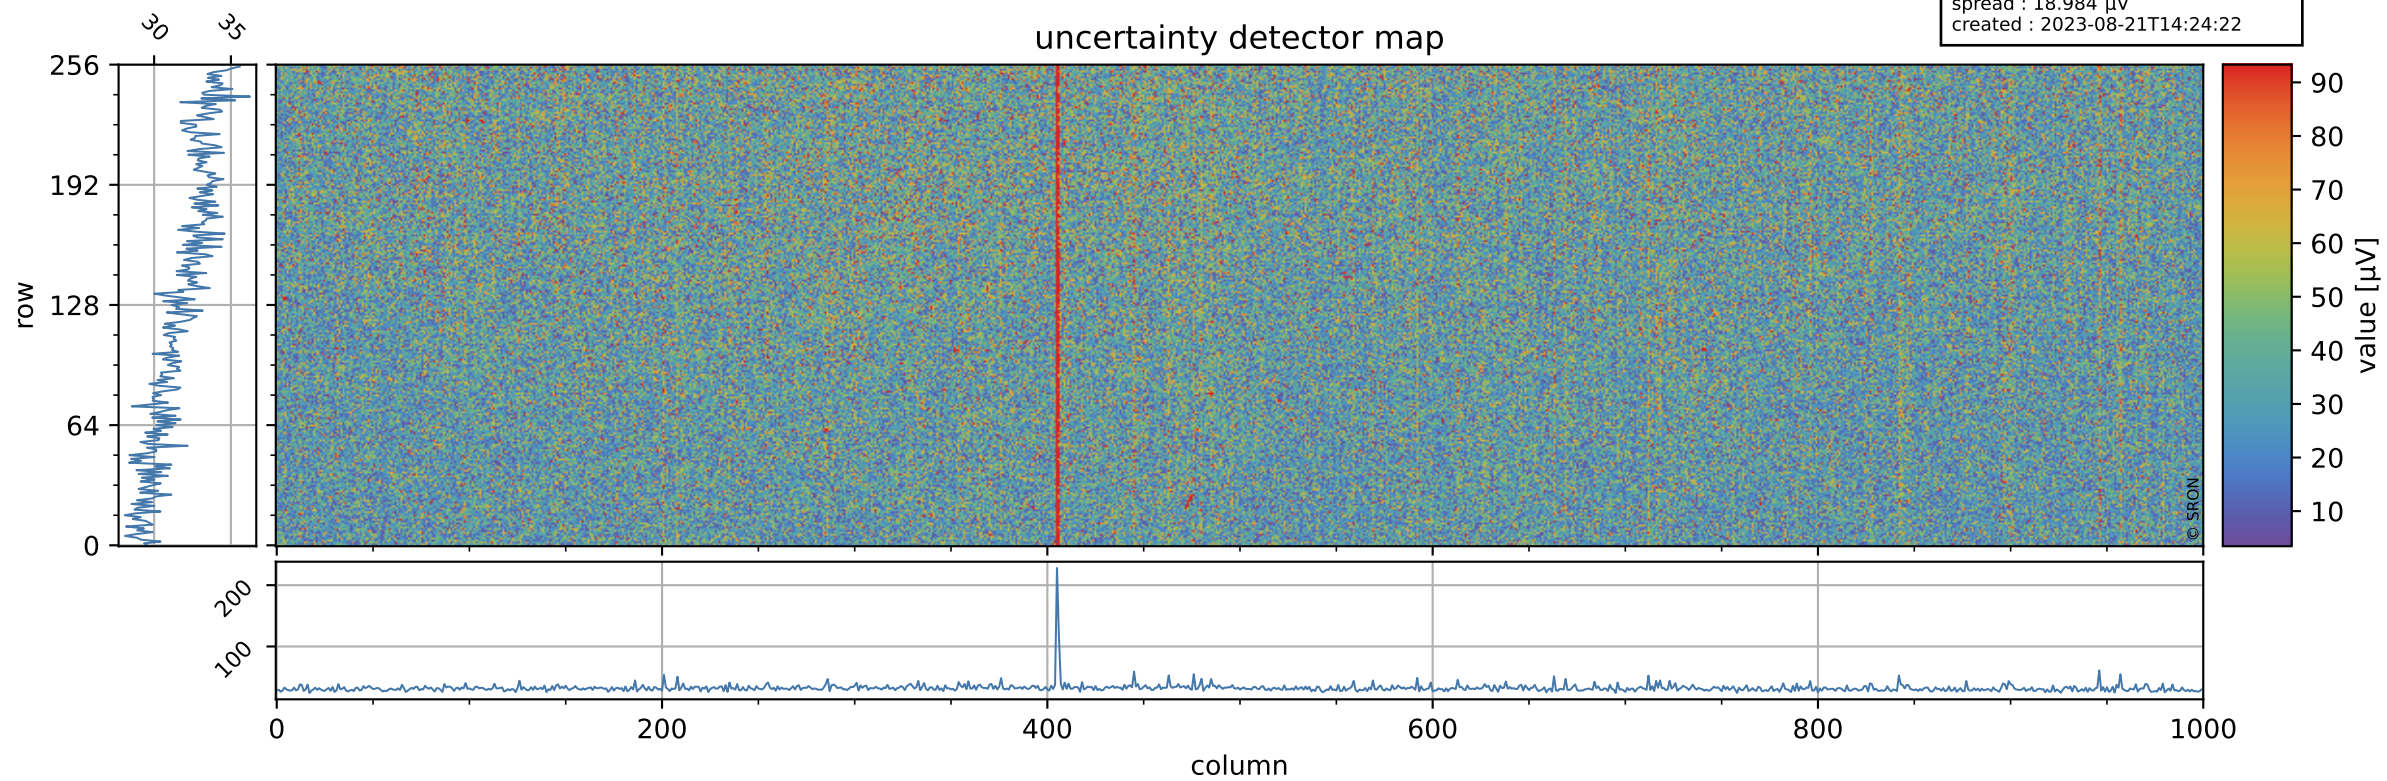

Tropomi SWIR offset (official)

orbits : 19 in [7897, 7942]
coverage : 2019-04-23 / 2019-04-26
median : 0.52599 V
spread : 0.035912 V
created : 2023-08-21T14:24:22

value detector map

Tropomi SWIR offset (official)

orbits : 19 in [7897, 7942]
coverage : 2019-04-23 / 2019-04-26
median : 32.345 μV
spread : 18.984 μV
created : 2023-08-21T14:24:22

Tropomi SWIR offset (official)

orbits : 19 in [7897, 7942]
coverage : 2019-04-23 / 2019-04-26
median : -0.034386 mV
spread : 0.33123 mV
created : 2023-08-21T14:24:23

value compared with SWIR offset CKD

Tropomi SWIR offset (official) ground-tracks of Sentinel-5P

orbits : 19 in [7897, 7942]
coverage : 2019-04-23 / 2019-04-26
created : 2023-08-21T14:24:23

Tropomi SWIR offset (official)

orbits : [2827, 7942]
coverage : 2018-04-30 / 2019-04-26
created : 2023-08-21T14:24:24

trend of detector median & temperatures