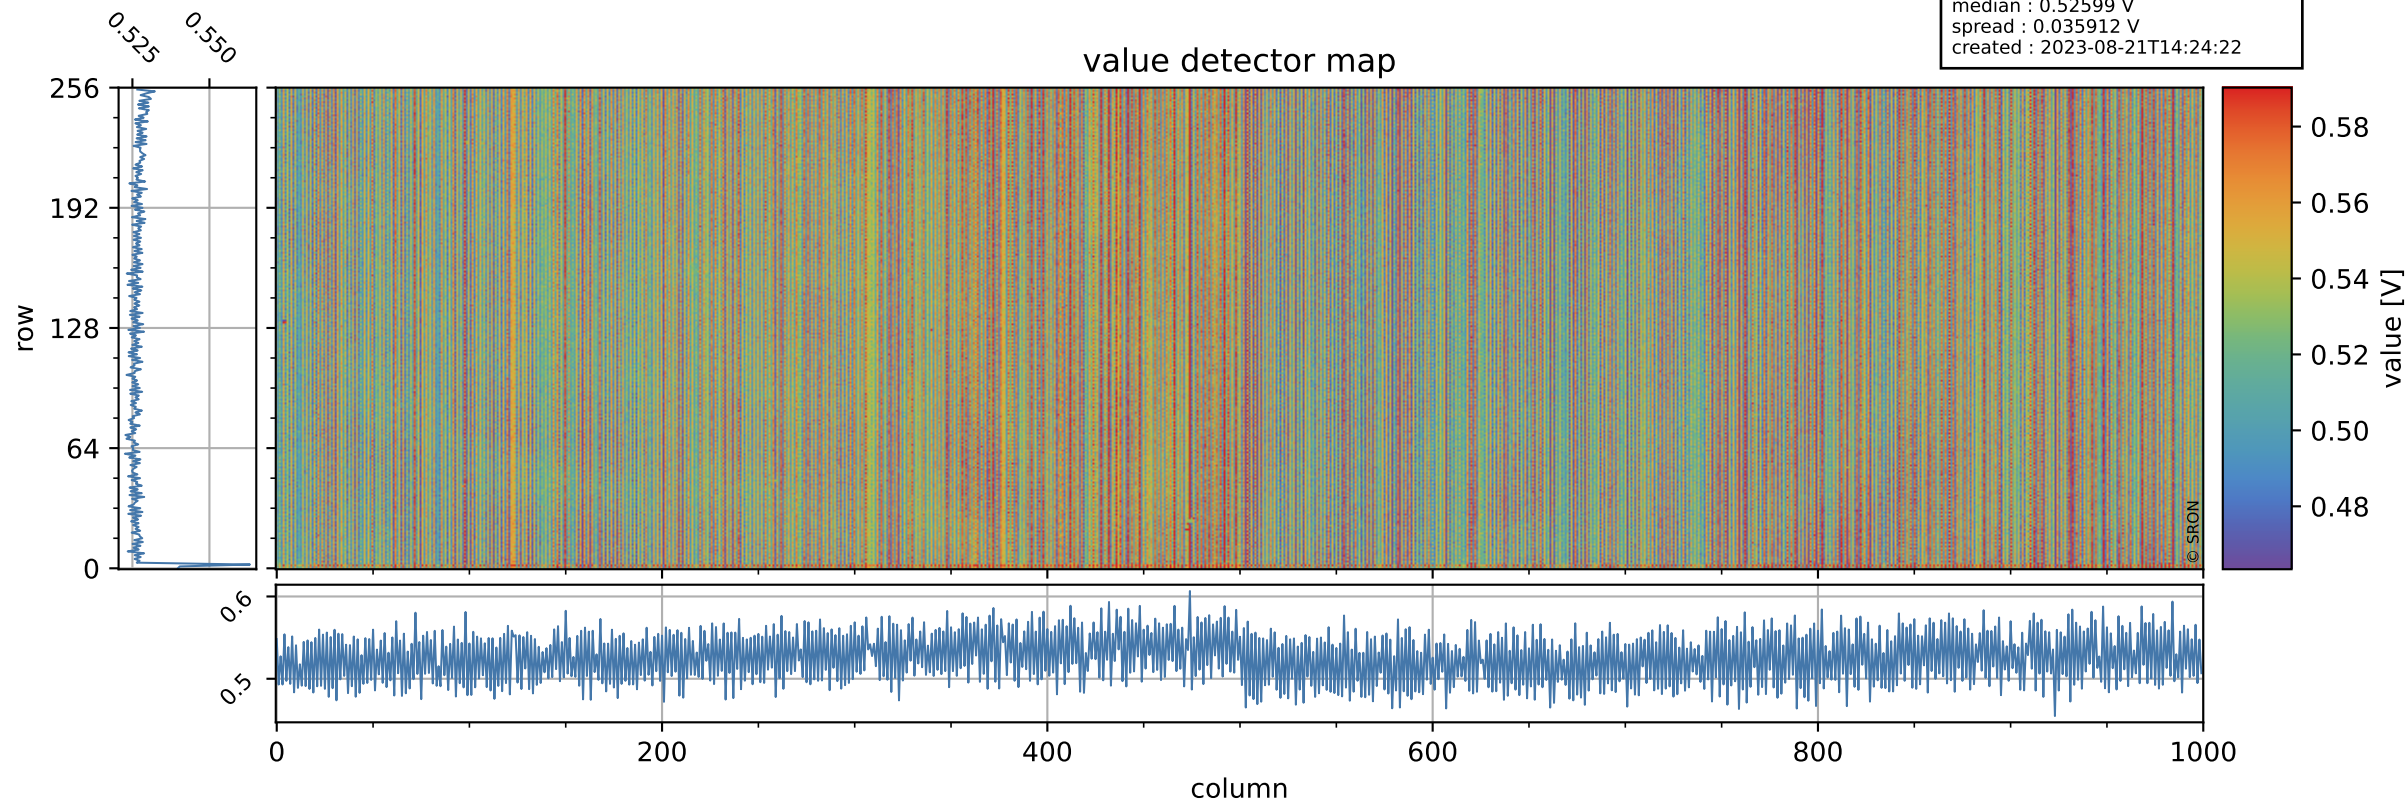

Tropomi SWIR offset (official)

orbits : 19 in [7897, 7942]
coverage : 2019-04-23 / 2019-04-26
median : 0.52599 V
spread : 0.035912 V
created : 2023-08-21T14:24:22

value detector map

Tropomi SWIR offset (official)

orbits : 19 in [7897, 7942]
coverage : 2019-04-23 / 2019-04-26
median : 32.345 μV
spread : 18.984 μV
created : 2023-08-21T14:24:22

Tropomi SWIR offset (official)

orbits : 19 in [7897, 7942]
coverage : 2019-04-23 / 2019-04-26
median : -0.034386 mV
spread : 0.33123 mV
created : 2023-08-21T14:24:23

value compared with SWIR offset CKD

Tropomi SWIR offset (official) ground-tracks of Sentinel-5P

orbits : 19 in [7897, 7942]
coverage : 2019-04-23 / 2019-04-26
created : 2023-08-21T14:24:23

Tropomi SWIR offset (official)

orbits : [2827, 7942]
coverage : 2018-04-30 / 2019-04-26
created : 2023-08-21T14:24:24

trend of detector median & temperatures