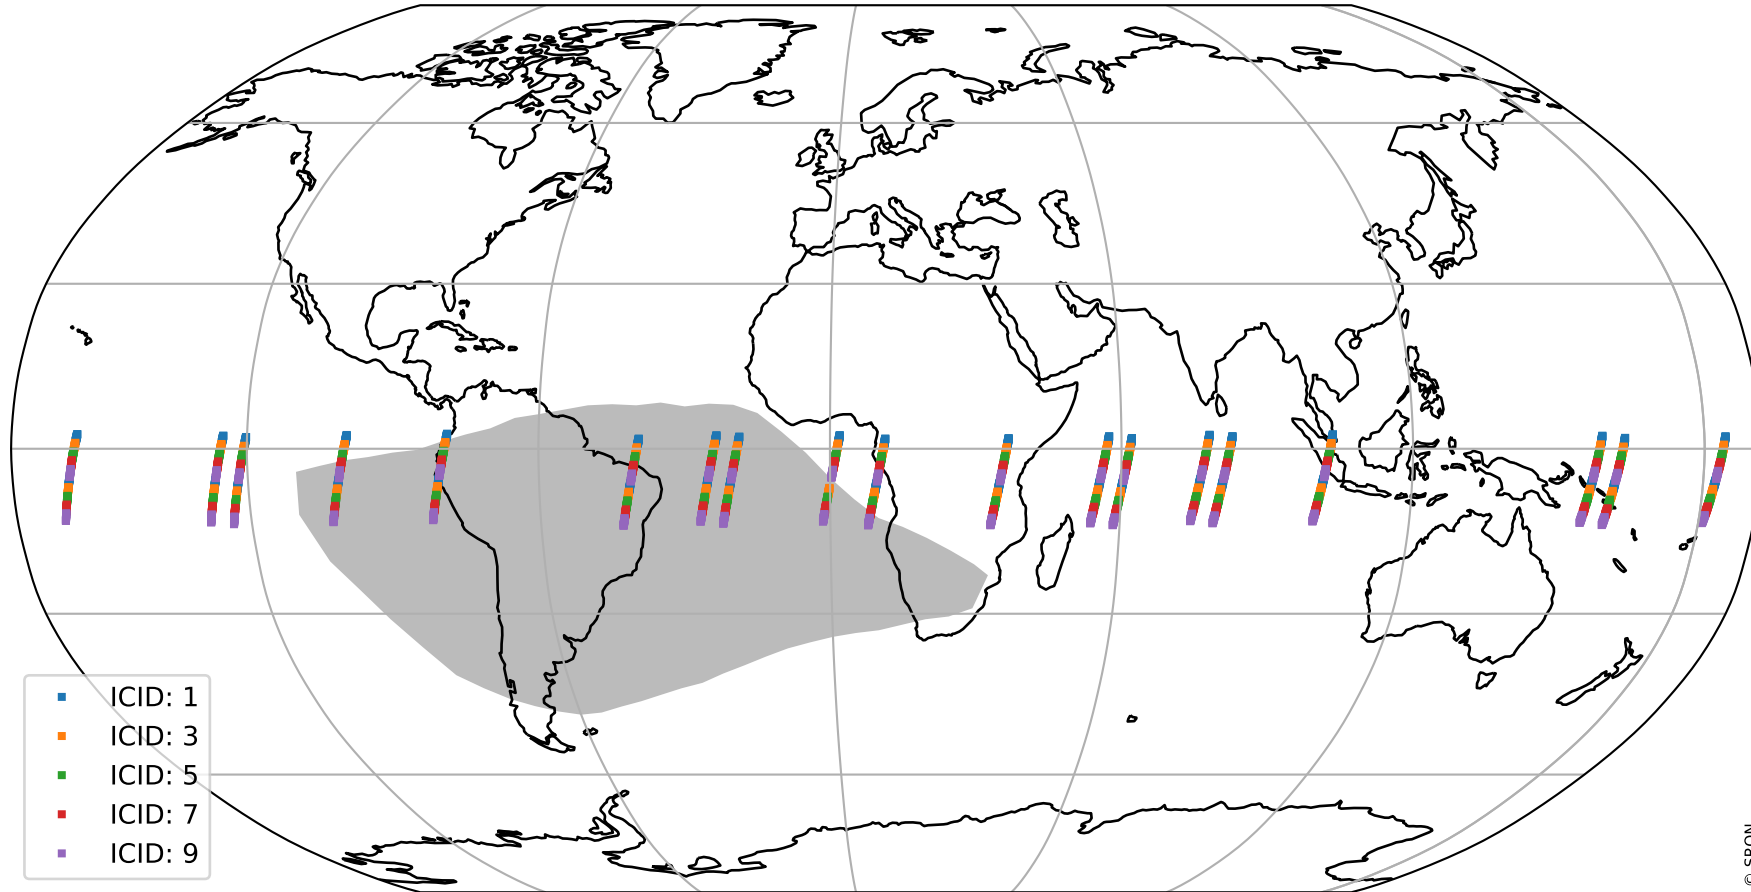

Tropomi SWIR offset (official)

orbits : 19 in [7897, 7942]
coverage : 2019-04-23 / 2019-04-26
median : 0.52599 V
spread : 0.035912 V
created : 2023-08-21T14:24:22

value detector map

Tropomi SWIR offset (official)

orbits : 19 in [7897, 7942]
coverage : 2019-04-23 / 2019-04-26
median : 32.345 μV
spread : 18.984 μV
created : 2023-08-21T14:24:22

Tropomi SWIR offset (official)

orbits : 19 in [7897, 7942]
coverage : 2019-04-23 / 2019-04-26
median : -0.034386 mV
spread : 0.33123 mV
created : 2023-08-21T14:24:23

value compared with SWIR offset CKD

Tropomi SWIR offset (official) ground-tracks of Sentinel-5P

orbits : 19 in [7897, 7942]
coverage : 2019-04-23 / 2019-04-26
created : 2023-08-21T14:24:23

Tropomi SWIR offset (official)

orbits : [2827, 7942]
coverage : 2018-04-30 / 2019-04-26
created : 2023-08-21T14:24:24

trend of detector median & temperatures