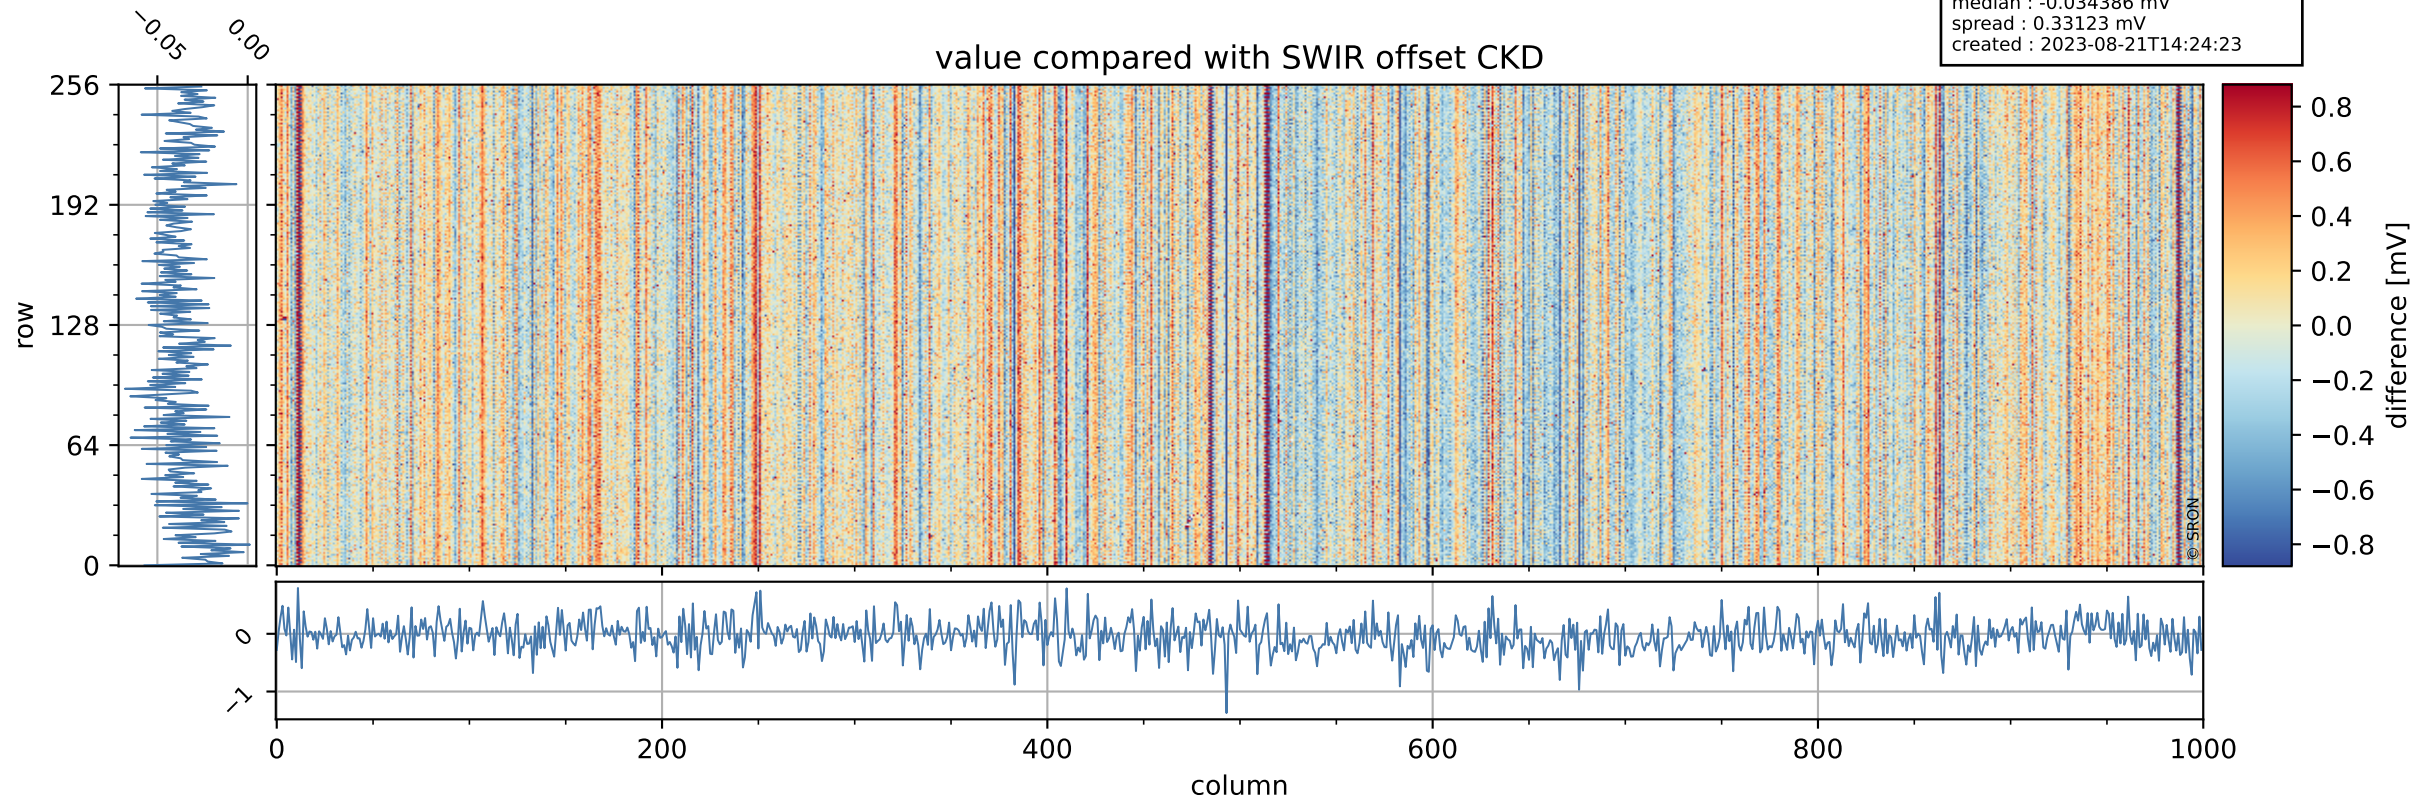

Tropomi SWIR offset (official)

orbits : 19 in [7897, 7942]
coverage : 2019-04-23 / 2019-04-26
median : 0.52599 V
spread : 0.035912 V
created : 2023-08-21T14:24:22

value detector map

Tropomi SWIR offset (official)

orbits : 19 in [7897, 7942]
coverage : 2019-04-23 / 2019-04-26
median : 32.345 μV
spread : 18.984 μV
created : 2023-08-21T14:24:22

Tropomi SWIR offset (official)

orbits : 19 in [7897, 7942]
coverage : 2019-04-23 / 2019-04-26
median : -0.034386 mV
spread : 0.33123 mV
created : 2023-08-21T14:24:23

value compared with SWIR offset CKD

Tropomi SWIR offset (official) ground-tracks of Sentinel-5P

orbits : 19 in [7897, 7942]
coverage : 2019-04-23 / 2019-04-26
created : 2023-08-21T14:24:23

Tropomi SWIR offset (official)

orbits : [2827, 7942]
coverage : 2018-04-30 / 2019-04-26
created : 2023-08-21T14:24:24

trend of detector median & temperatures