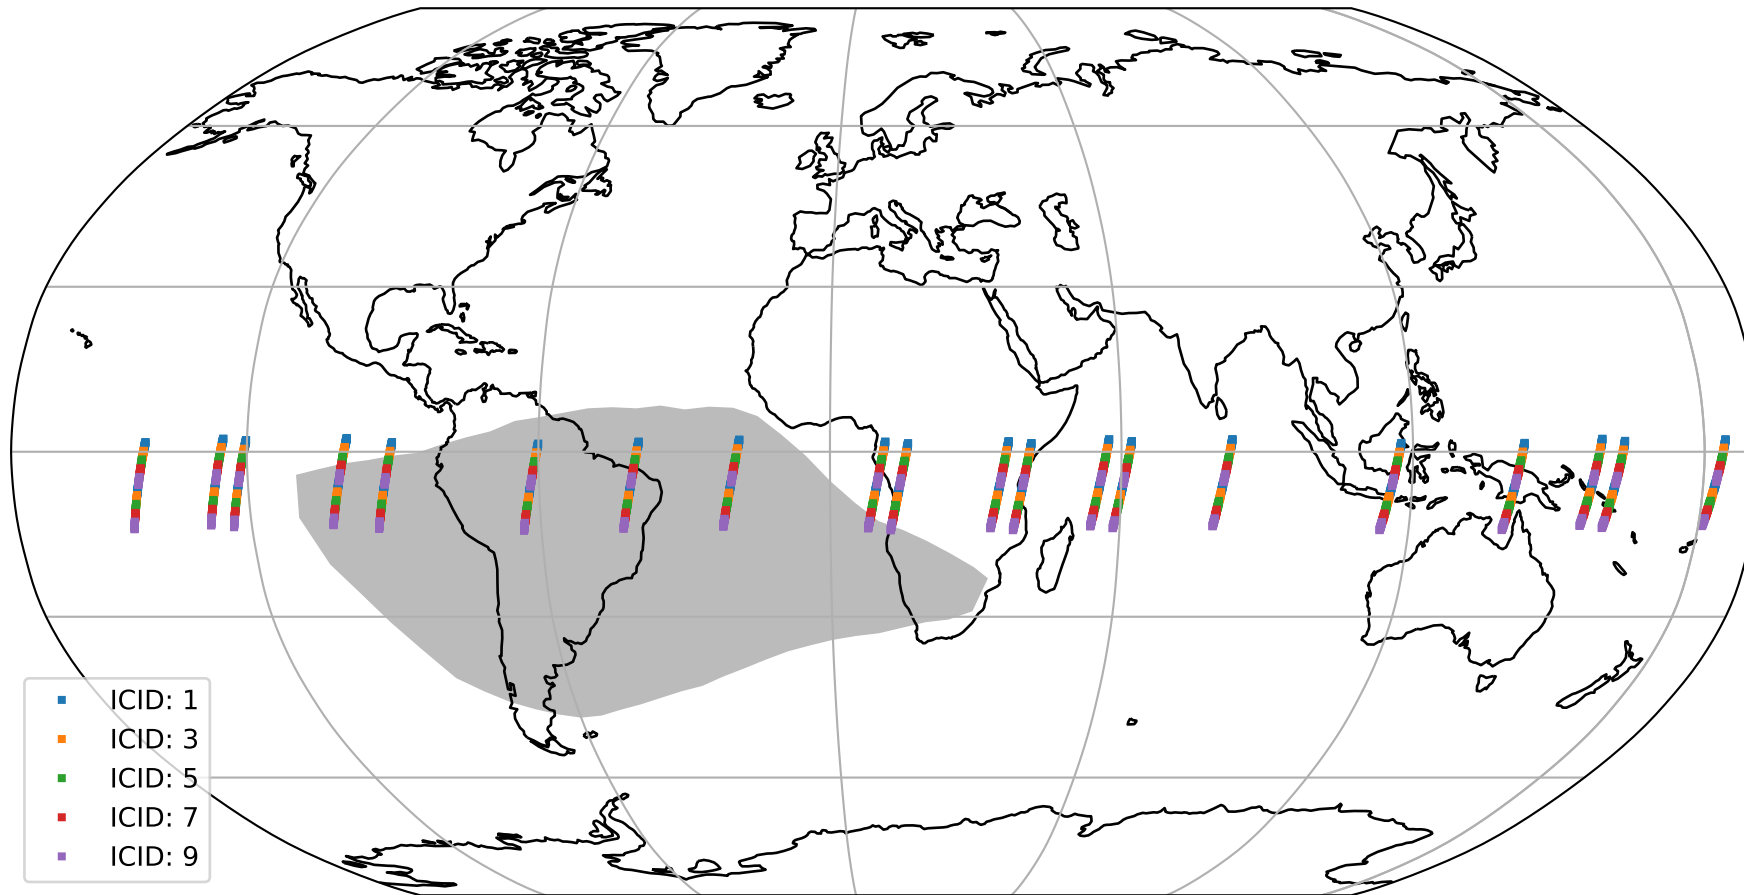

Tropomi SWIR offset (official)

orbits : 20 in [7912, 7957]
coverage : 2019-04-24 / 2019-04-27
median : 0.52599 V
spread : 0.035912 V
created : 2023-08-21T14:24:25

value detector map

Tropomi SWIR offset (official)

orbits : 20 in [7912, 7957]
coverage : 2019-04-24 / 2019-04-27
median : 32.539 μV
spread : 19.368 μV
created : 2023-08-21T14:24:25

Tropomi SWIR offset (official)

orbits : 20 in [7912, 7957]
coverage : 2019-04-24 / 2019-04-27
median : -0.030591 mV
spread : 0.32971 mV
created : 2023-08-21T14:24:26

value compared with SWIR offset CKD

Tropomi SWIR offset (official) ground-tracks of Sentinel-5P

orbits : 20 in [7912, 7957]
coverage : 2019-04-24 / 2019-04-27
created : 2023-08-21T14:24:26

Tropomi SWIR offset (official)

orbits : [2827, 7957]
coverage : 2018-04-30 / 2019-04-27
created : 2023-08-21T14:24:27

trend of detector median & temperatures