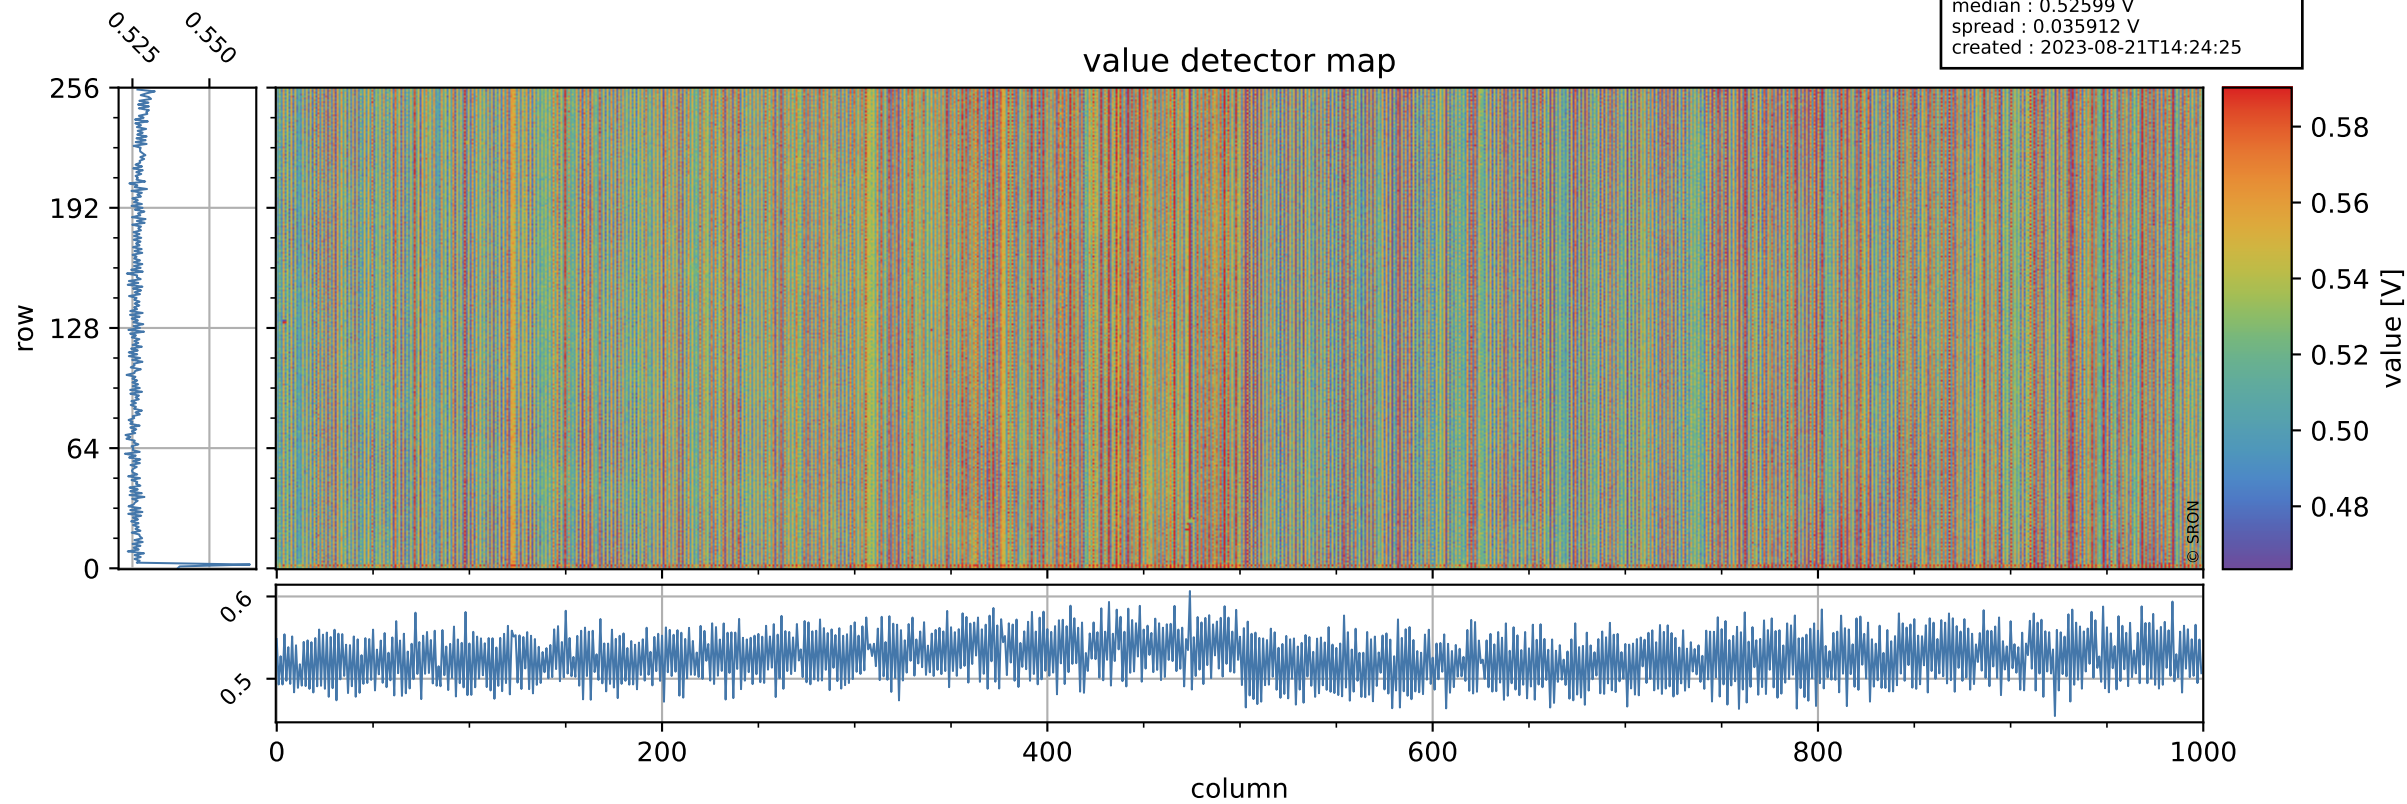

Tropomi SWIR offset (official)

orbits : 20 in [7912, 7957]
coverage : 2019-04-24 / 2019-04-27
median : 0.52599 V
spread : 0.035912 V
created : 2023-08-21T14:24:25

value detector map

Tropomi SWIR offset (official)

orbits : 20 in [7912, 7957]
coverage : 2019-04-24 / 2019-04-27
median : 32.539 μV
spread : 19.368 μV
created : 2023-08-21T14:24:25

Tropomi SWIR offset (official)

orbits : 20 in [7912, 7957]
coverage : 2019-04-24 / 2019-04-27
median : -0.030591 mV
spread : 0.32971 mV
created : 2023-08-21T14:24:26

value compared with SWIR offset CKD

Tropomi SWIR offset (official) ground-tracks of Sentinel-5P

orbits : 20 in [7912, 7957]
coverage : 2019-04-24 / 2019-04-27
created : 2023-08-21T14:24:26

Tropomi SWIR offset (official)

orbits : [2827, 7957]
coverage : 2018-04-30 / 2019-04-27
created : 2023-08-21T14:24:27

trend of detector median & temperatures