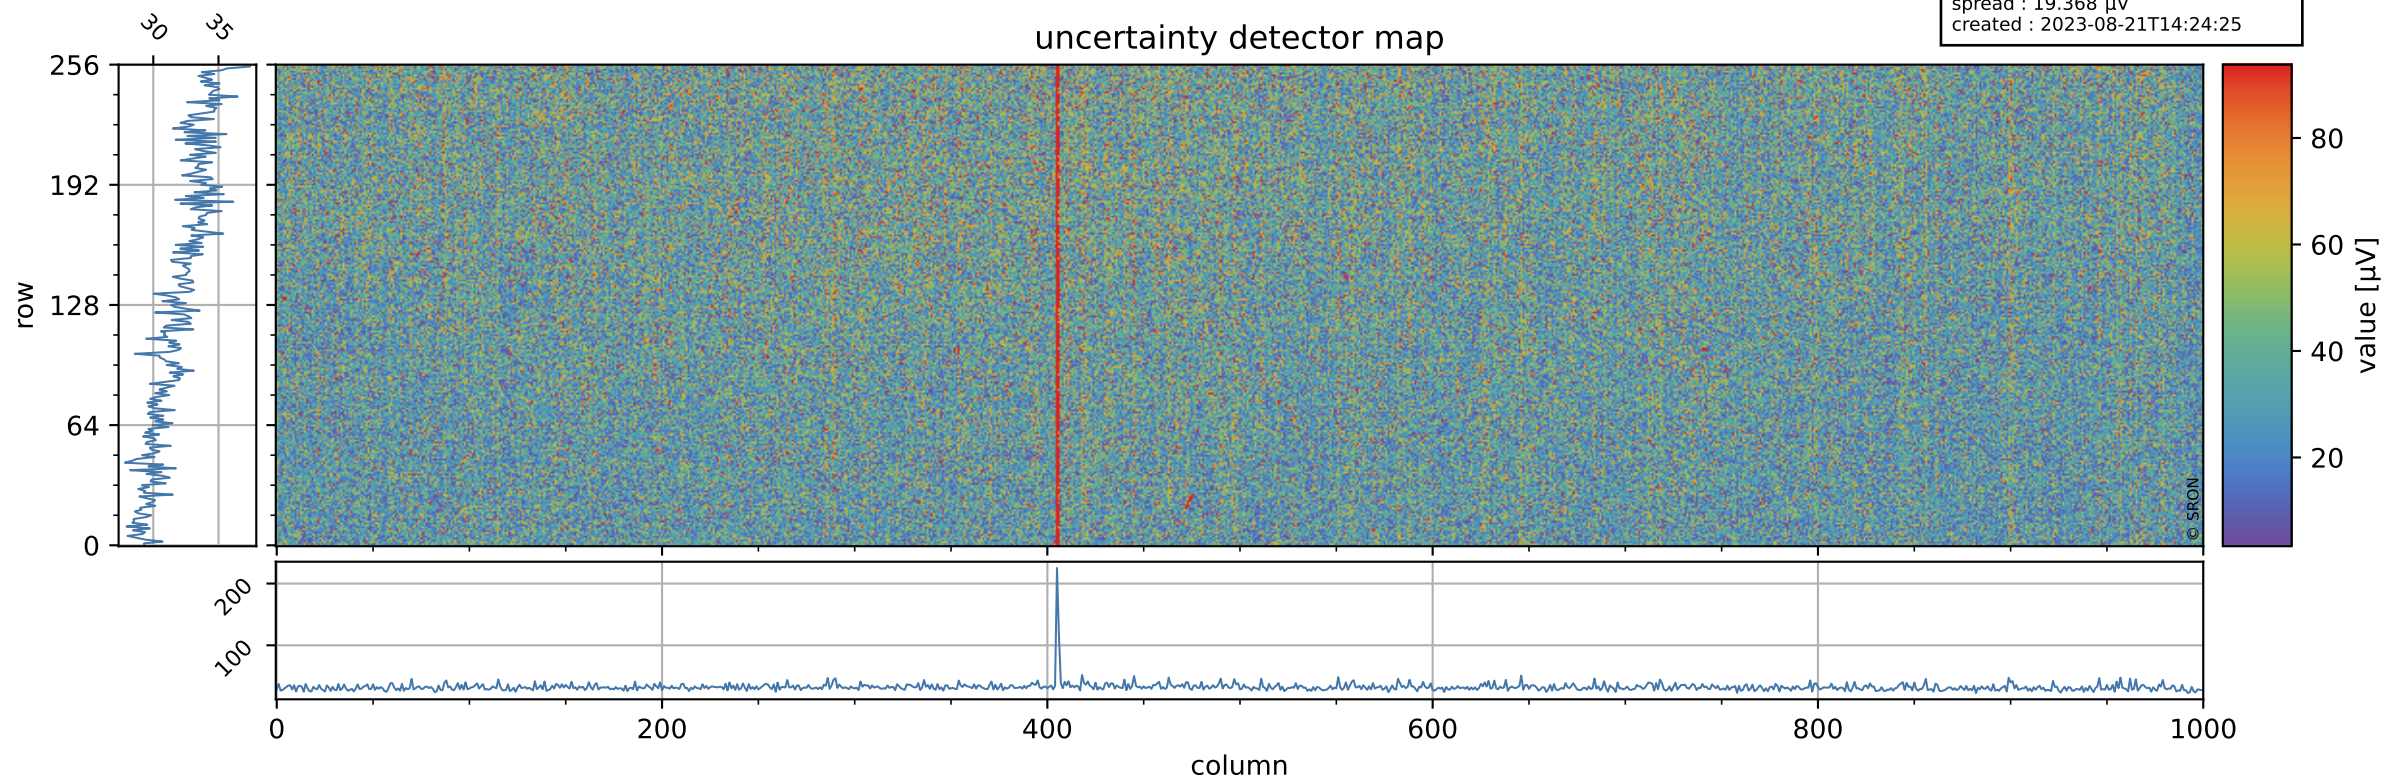

Tropomi SWIR offset (official)

orbits : 20 in [7912, 7957]
coverage : 2019-04-24 / 2019-04-27
median : 0.52599 V
spread : 0.035912 V
created : 2023-08-21T14:24:25

value detector map

Tropomi SWIR offset (official)

orbits : 20 in [7912, 7957]
coverage : 2019-04-24 / 2019-04-27
median : 32.539 μV
spread : 19.368 μV
created : 2023-08-21T14:24:25

Tropomi SWIR offset (official)

orbits : 20 in [7912, 7957]
coverage : 2019-04-24 / 2019-04-27
median : -0.030591 mV
spread : 0.32971 mV
created : 2023-08-21T14:24:26

value compared with SWIR offset CKD

Tropomi SWIR offset (official) ground-tracks of Sentinel-5P

orbits : 20 in [7912, 7957]
coverage : 2019-04-24 / 2019-04-27
created : 2023-08-21T14:24:26

Tropomi SWIR offset (official)

orbits : [2827, 7957]
coverage : 2018-04-30 / 2019-04-27
created : 2023-08-21T14:24:27

trend of detector median & temperatures