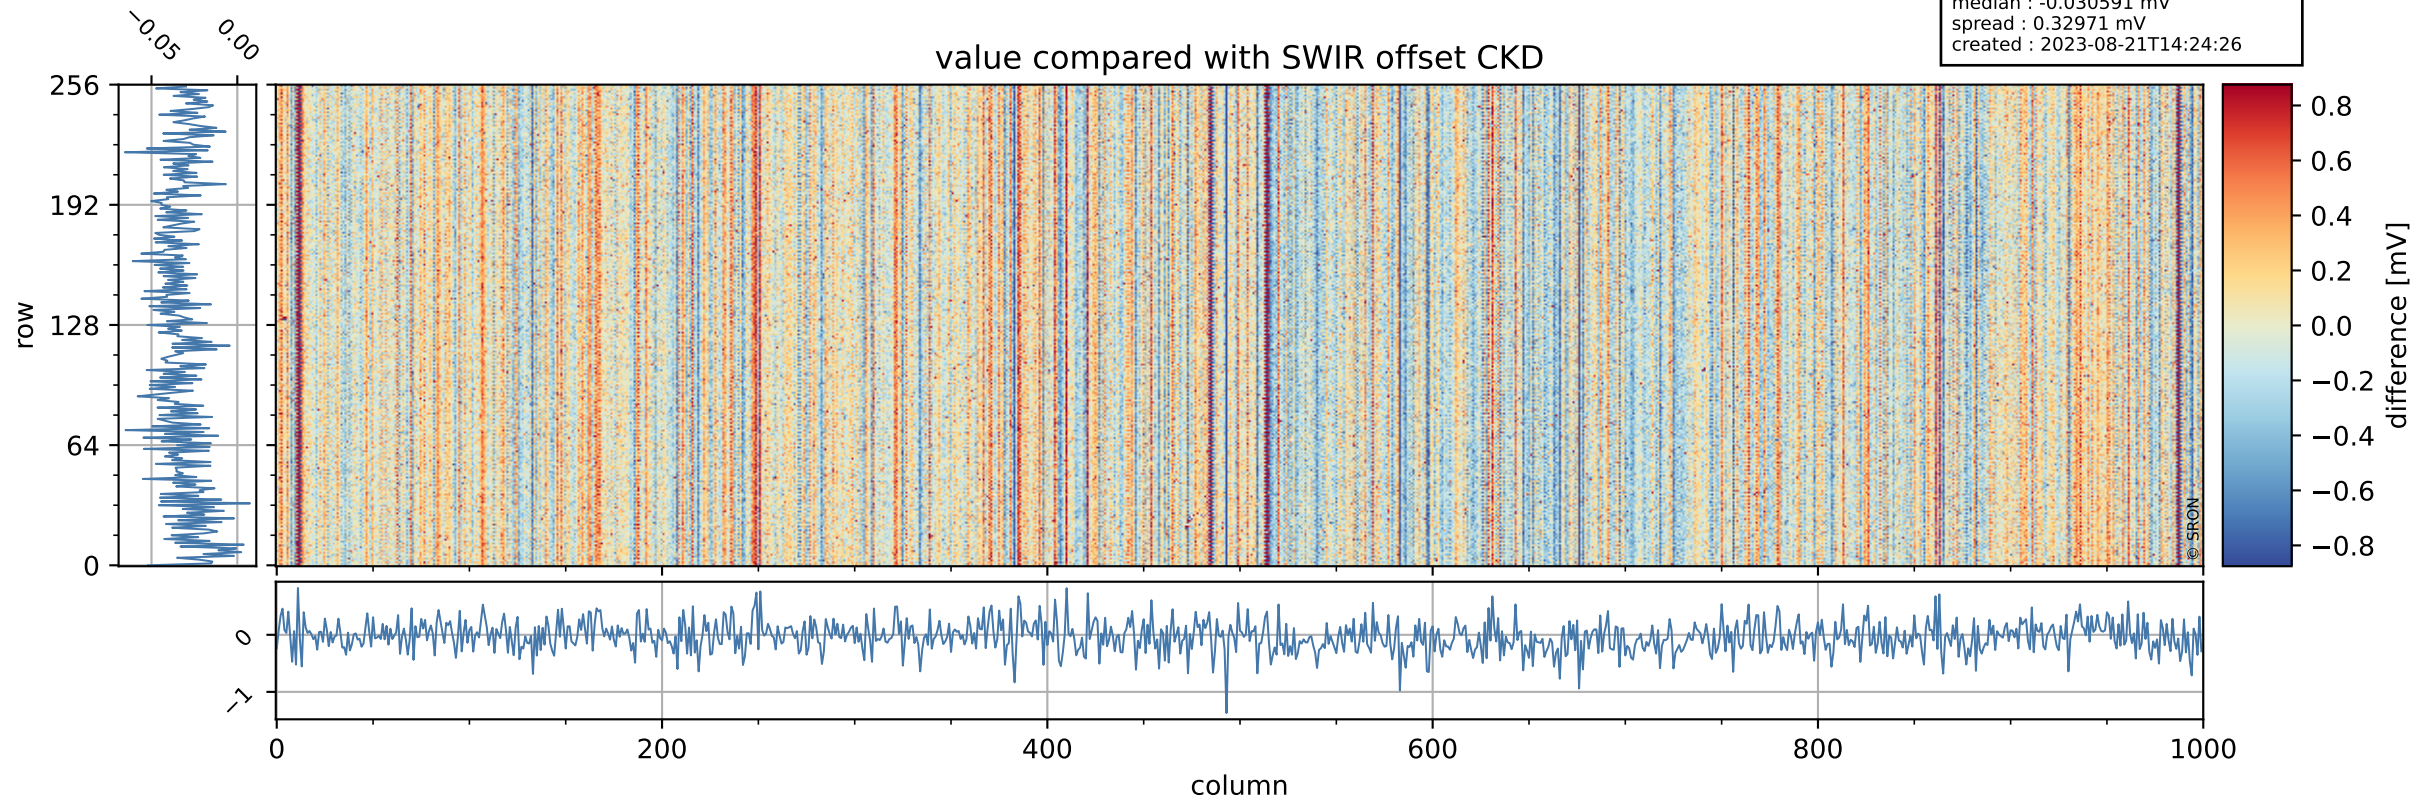

Tropomi SWIR offset (official)

orbits : 20 in [7912, 7957]
coverage : 2019-04-24 / 2019-04-27
median : 0.52599 V
spread : 0.035912 V
created : 2023-08-21T14:24:25

value detector map

Tropomi SWIR offset (official)

orbits : 20 in [7912, 7957]
coverage : 2019-04-24 / 2019-04-27
median : 32.539 μV
spread : 19.368 μV
created : 2023-08-21T14:24:25

Tropomi SWIR offset (official)

orbits : 20 in [7912, 7957]
coverage : 2019-04-24 / 2019-04-27
median : -0.030591 mV
spread : 0.32971 mV
created : 2023-08-21T14:24:26

value compared with SWIR offset CKD

Tropomi SWIR offset (official) ground-tracks of Sentinel-5P

orbits : 20 in [7912, 7957]
coverage : 2019-04-24 / 2019-04-27
created : 2023-08-21T14:24:26

Tropomi SWIR offset (official)

orbits : [2827, 7957]
coverage : 2018-04-30 / 2019-04-27
created : 2023-08-21T14:24:27

trend of detector median & temperatures