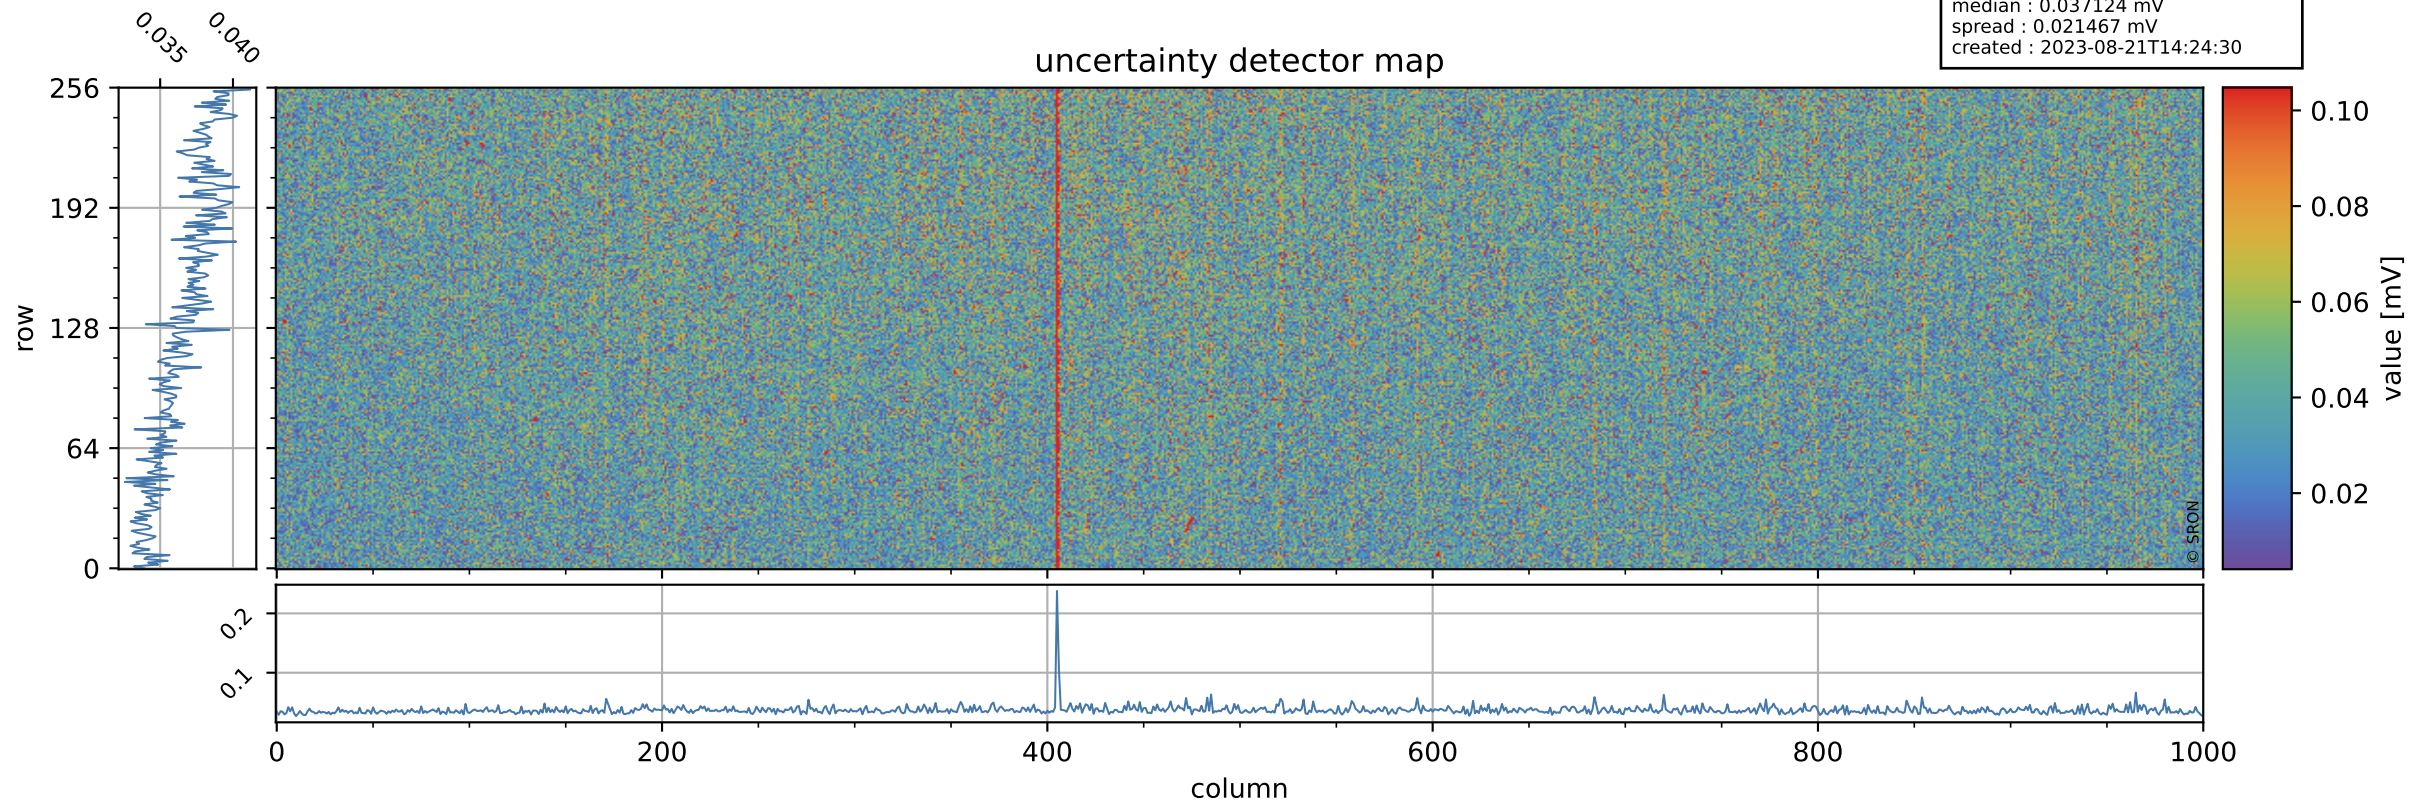

Tropomi SWIR offset (official)

orbits : 20 in [7942, 7987]
coverage : 2019-04-26 / 2019-04-29
median : 0.52598 V
spread : 0.03591 V
created : 2023-08-21T14:24:30

value detector map

Tropomi SWIR offset (official)

orbits : 20 in [7942, 7987]
coverage : 2019-04-26 / 2019-04-29
median : 0.037124 mV
spread : 0.021467 mV
created : 2023-08-21T14:24:30

uncertainty detector map

Tropomi SWIR offset (official)

orbits : 20 in [7942, 7987]
coverage : 2019-04-26 / 2019-04-29
median : -0.043605 mV
spread : 0.33009 mV
created : 2023-08-21T14:24:31

value compared with SWIR offset CKD

Tropomi SWIR offset (official) ground-tracks of Sentinel-5P

orbits : 20 in [7942, 7987]
coverage : 2019-04-26 / 2019-04-29
created : 2023-08-21T14:24:31

Tropomi SWIR offset (official)

orbits : [2827, 7987]
coverage : 2018-04-30 / 2019-04-29
created : 2023-08-21T14:24:32

trend of detector median & temperatures