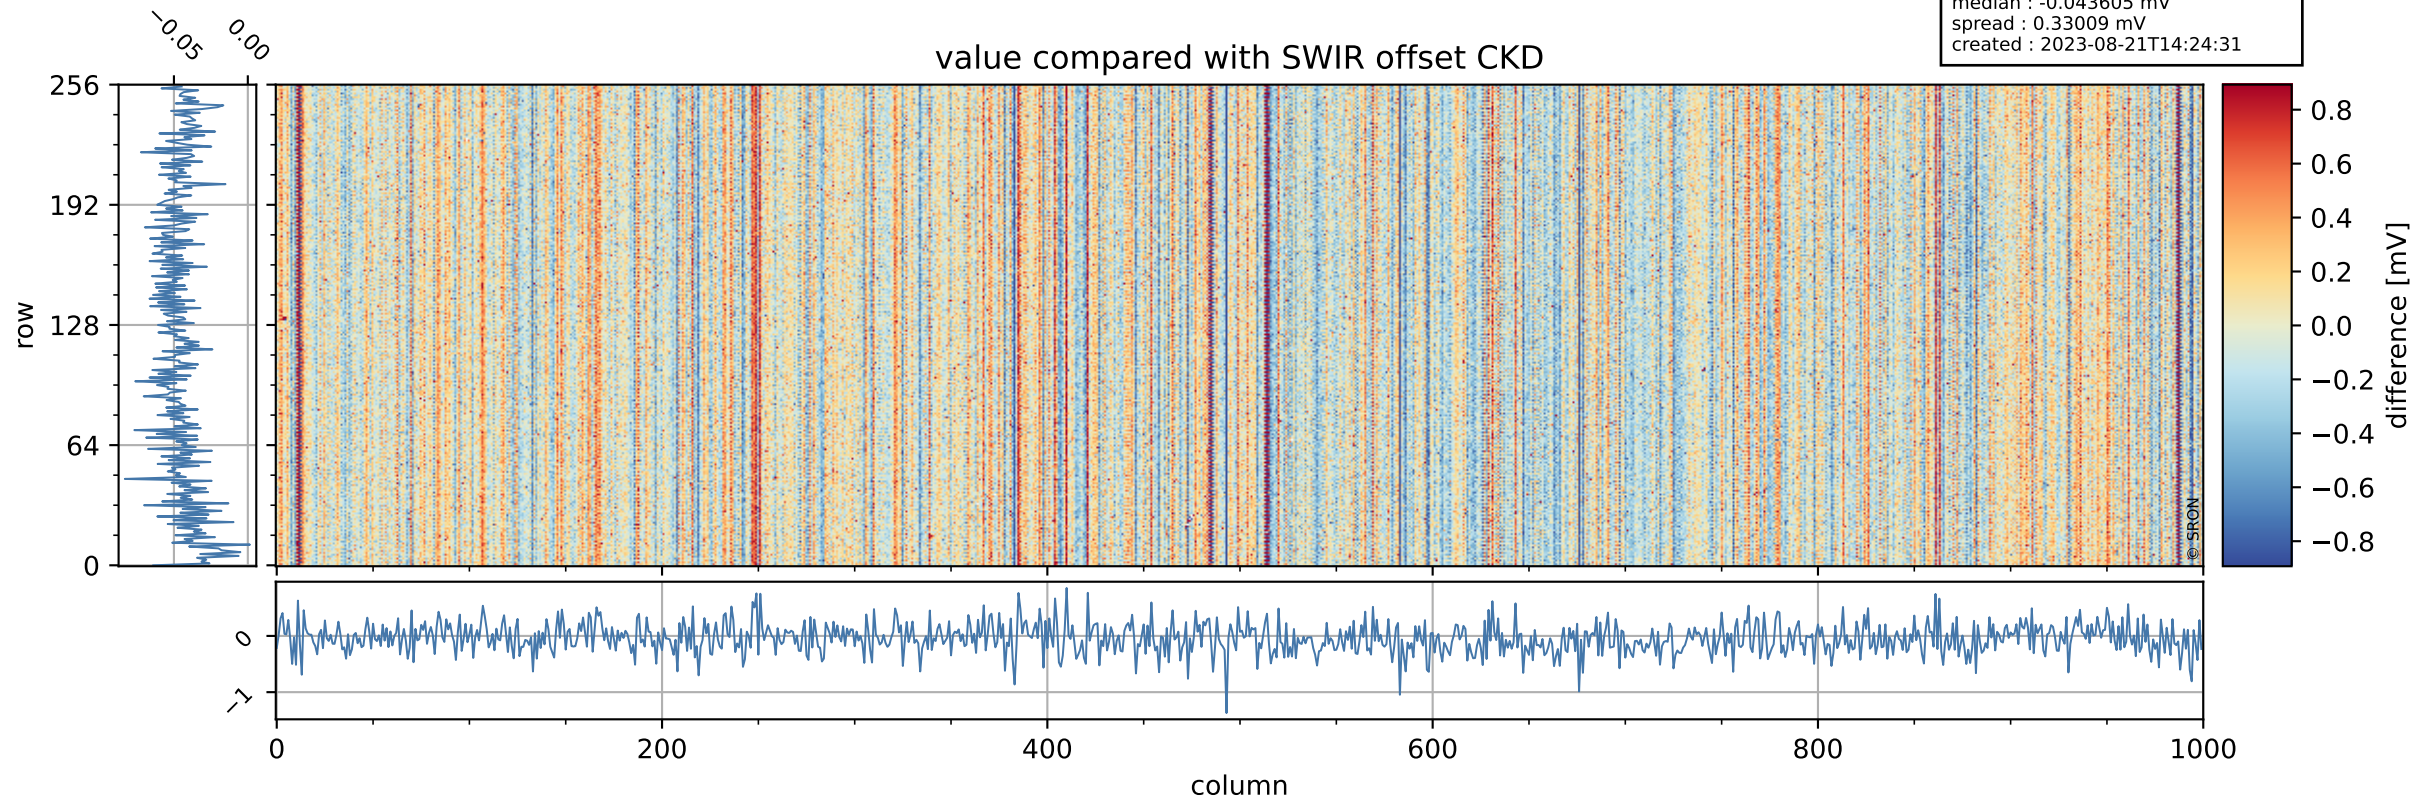

Tropomi SWIR offset (official)

orbits : 20 in [7942, 7987]
coverage : 2019-04-26 / 2019-04-29
median : 0.52598 V
spread : 0.03591 V
created : 2023-08-21T14:24:30

value detector map

Tropomi SWIR offset (official)

orbits : 20 in [7942, 7987]
coverage : 2019-04-26 / 2019-04-29
median : 0.037124 mV
spread : 0.021467 mV
created : 2023-08-21T14:24:30

uncertainty detector map

Tropomi SWIR offset (official)

orbits : 20 in [7942, 7987]
coverage : 2019-04-26 / 2019-04-29
median : -0.043605 mV
spread : 0.33009 mV
created : 2023-08-21T14:24:31

value compared with SWIR offset CKD

Tropomi SWIR offset (official) ground-tracks of Sentinel-5P

orbits : 20 in [7942, 7987]
coverage : 2019-04-26 / 2019-04-29
created : 2023-08-21T14:24:31

Tropomi SWIR offset (official)

orbits : [2827, 7987]
coverage : 2018-04-30 / 2019-04-29
created : 2023-08-21T14:24:32

trend of detector median & temperatures