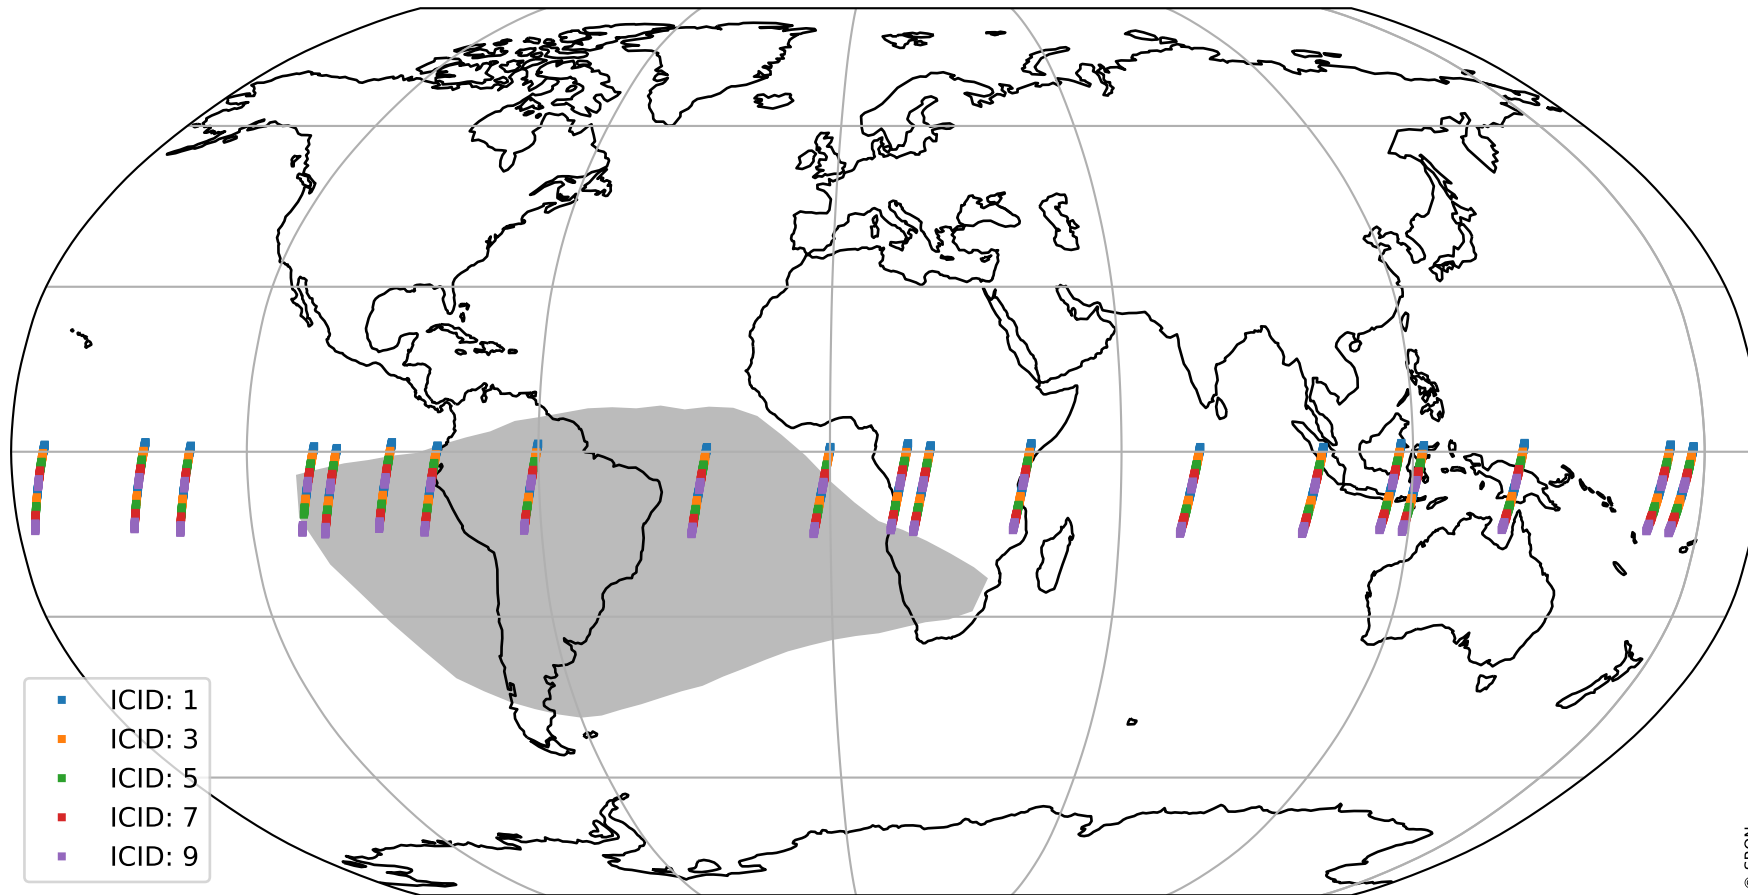

Tropomi SWIR offset (official)

orbits : 20 in [7942, 7987]
coverage : 2019-04-26 / 2019-04-29
median : 0.52598 V
spread : 0.03591 V
created : 2023-08-21T14:24:30

value detector map

Tropomi SWIR offset (official)

orbits : 20 in [7942, 7987]
coverage : 2019-04-26 / 2019-04-29
median : 0.037124 mV
spread : 0.021467 mV
created : 2023-08-21T14:24:30

uncertainty detector map

Tropomi SWIR offset (official)

orbits : 20 in [7942, 7987]
coverage : 2019-04-26 / 2019-04-29
median : -0.043605 mV
spread : 0.33009 mV
created : 2023-08-21T14:24:31

value compared with SWIR offset CKD

Tropomi SWIR offset (official) ground-tracks of Sentinel-5P

orbits : 20 in [7942, 7987]
coverage : 2019-04-26 / 2019-04-29
created : 2023-08-21T14:24:31

Tropomi SWIR offset (official)

orbits : [2827, 7987]
coverage : 2018-04-30 / 2019-04-29
created : 2023-08-21T14:24:32

trend of detector median & temperatures