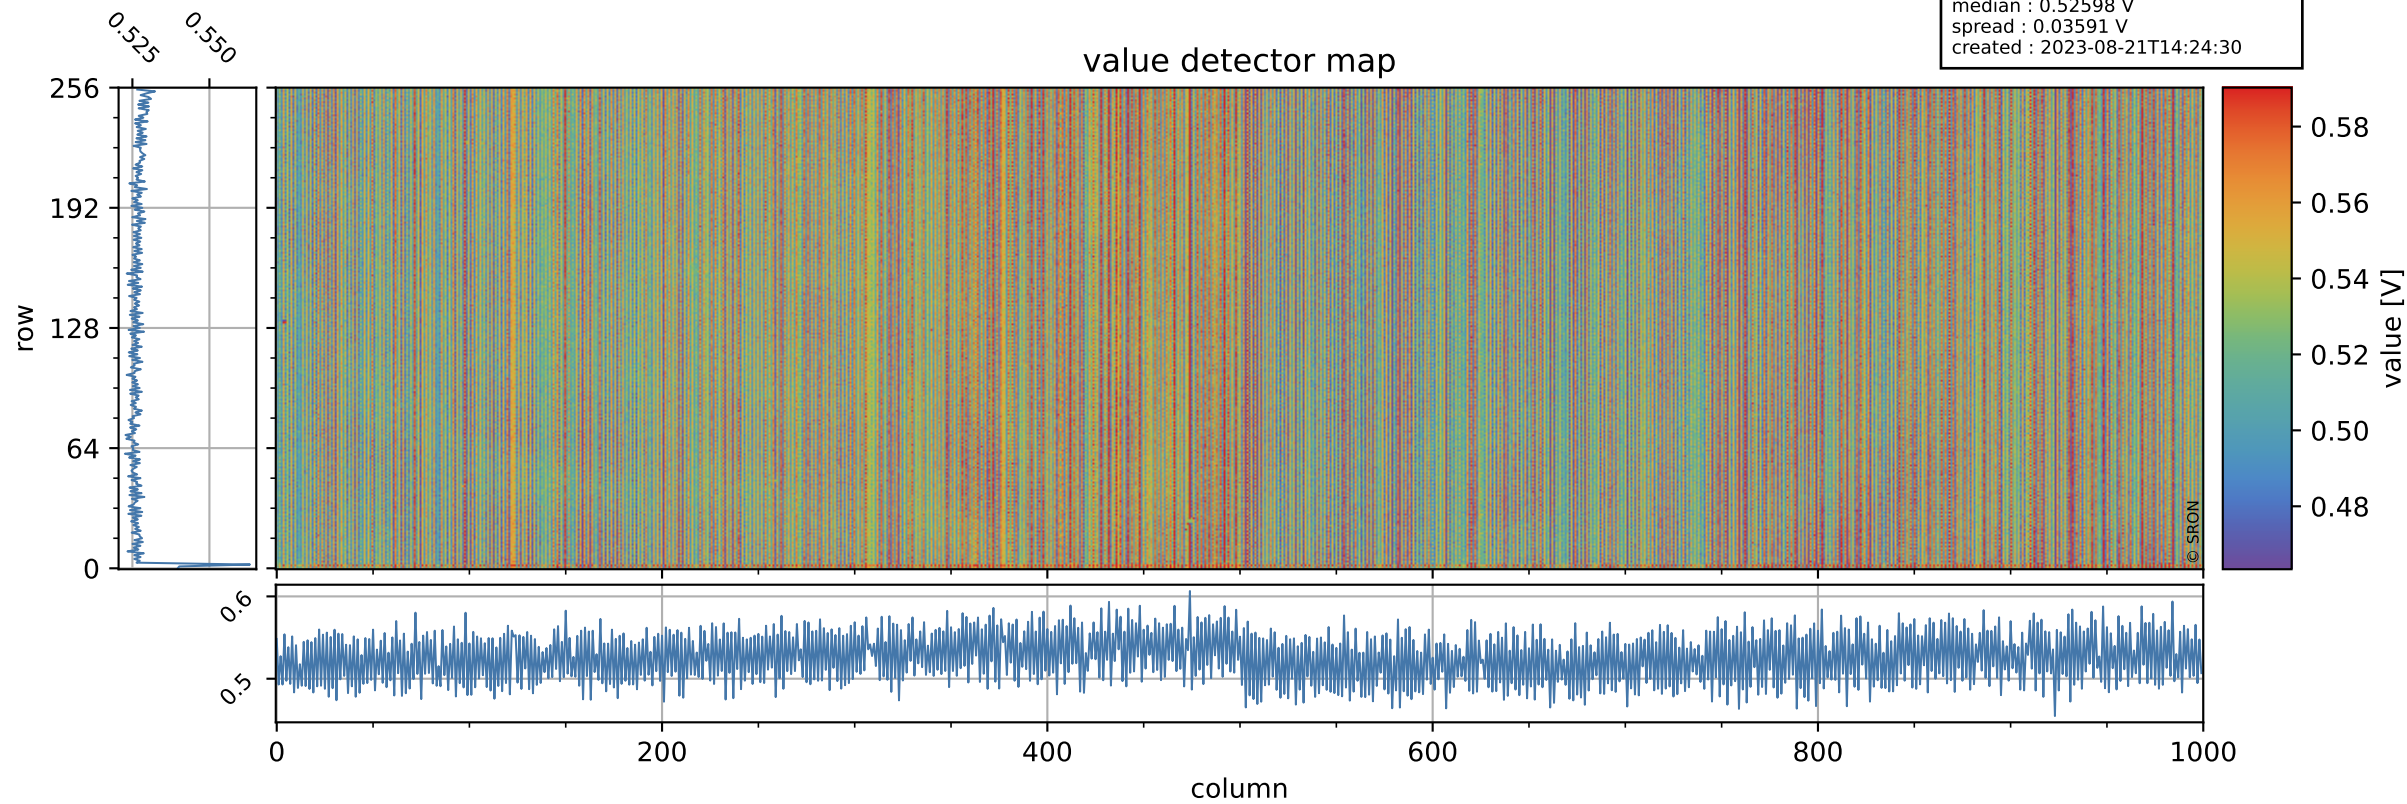

Tropomi SWIR offset (official)

orbits : 20 in [7942, 7987]
coverage : 2019-04-26 / 2019-04-29
median : 0.52598 V
spread : 0.03591 V
created : 2023-08-21T14:24:30

value detector map

Tropomi SWIR offset (official)

orbits : 20 in [7942, 7987]
coverage : 2019-04-26 / 2019-04-29
median : 0.037124 mV
spread : 0.021467 mV
created : 2023-08-21T14:24:30

uncertainty detector map

Tropomi SWIR offset (official)

orbits : 20 in [7942, 7987]
coverage : 2019-04-26 / 2019-04-29
median : -0.043605 mV
spread : 0.33009 mV
created : 2023-08-21T14:24:31

value compared with SWIR offset CKD

Tropomi SWIR offset (official) ground-tracks of Sentinel-5P

orbits : 20 in [7942, 7987]
coverage : 2019-04-26 / 2019-04-29
created : 2023-08-21T14:24:31

Tropomi SWIR offset (official)

orbits : [2827, 7987]
coverage : 2018-04-30 / 2019-04-29
created : 2023-08-21T14:24:32

trend of detector median & temperatures