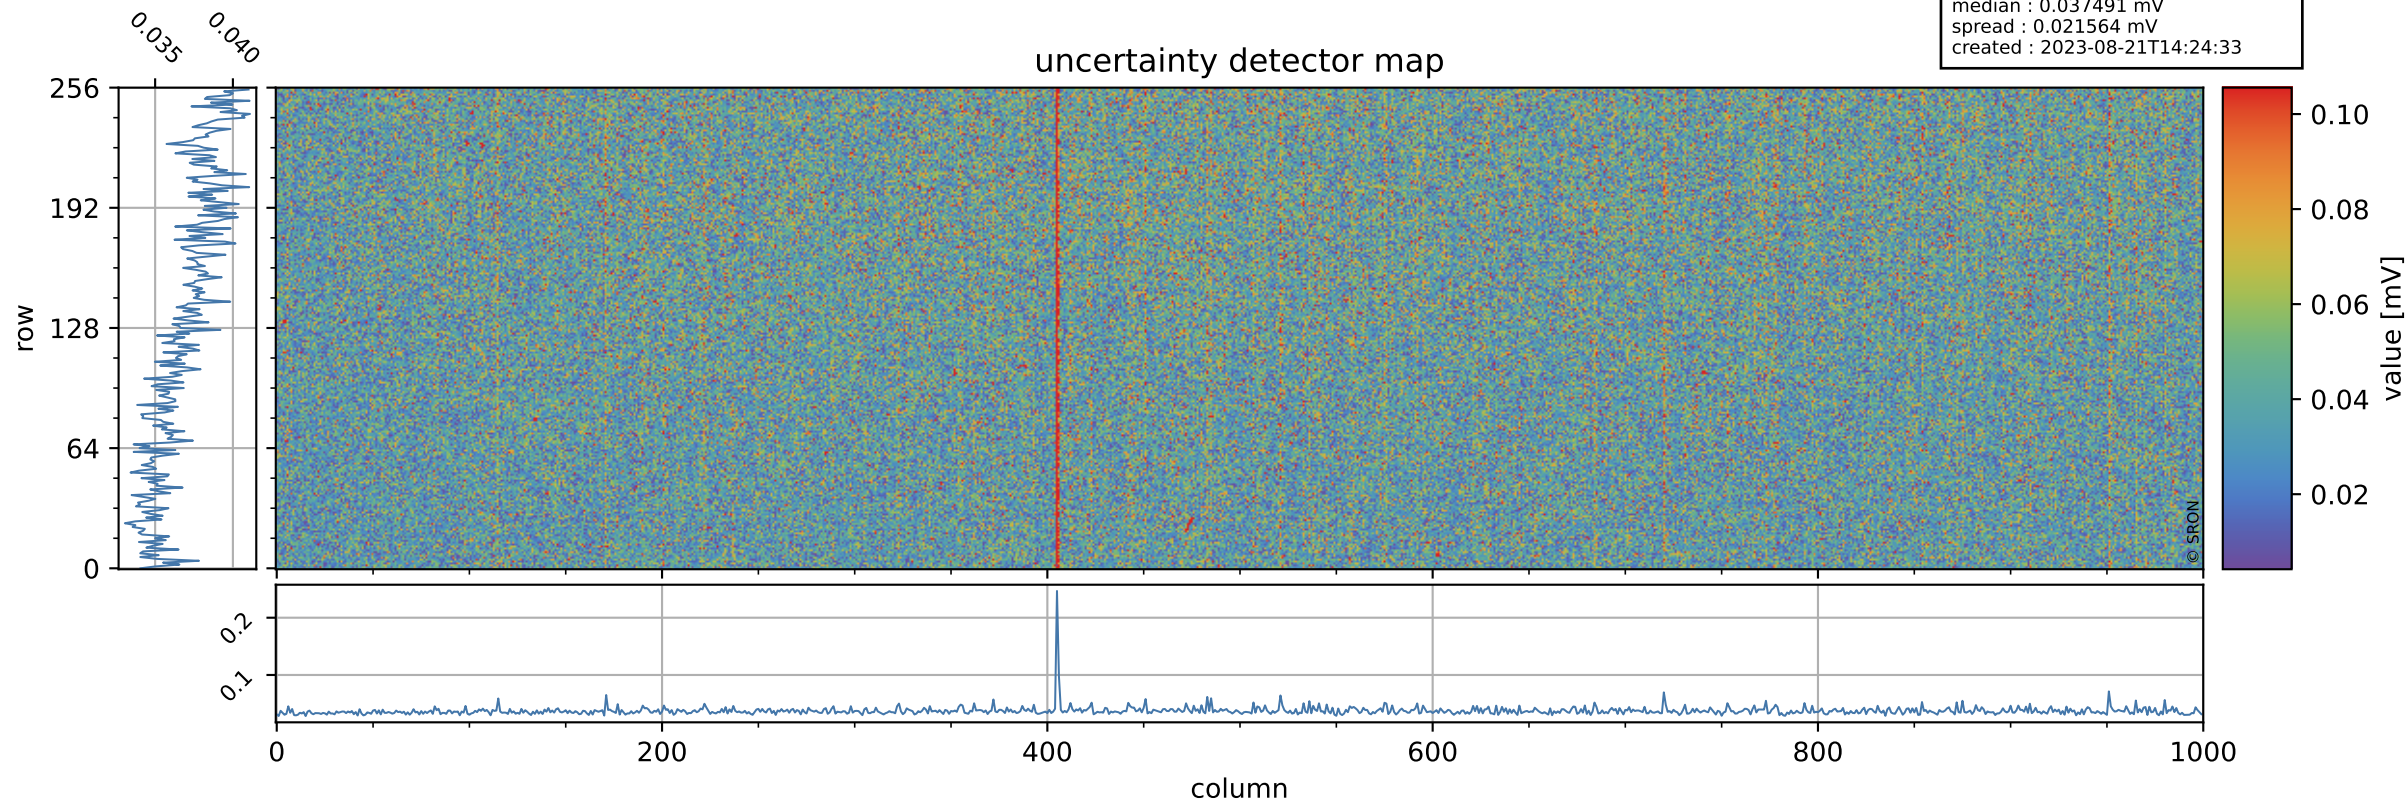

Tropomi SWIR offset (official)

orbits : 19 in [7957, 8002]
coverage : 2019-04-27 / 2019-04-30
median : 0.52598 V
spread : 0.035908 V
created : 2023-08-21T14:24:33

value detector map

Tropomi SWIR offset (official)

orbits : 19 in [7957, 8002]
coverage : 2019-04-27 / 2019-04-30
median : 0.037491 mV
spread : 0.021564 mV
created : 2023-08-21T14:24:33

uncertainty detector map

Tropomi SWIR offset (official)

orbits : 19 in [7957, 8002]
coverage : 2019-04-27 / 2019-04-30
median : -0.046695 mV
spread : 0.3318 mV
created : 2023-08-21T14:24:34

value compared with SWIR offset CKD

Tropomi SWIR offset (official) ground-tracks of Sentinel-5P

orbits : 19 in [7957, 8002]
coverage : 2019-04-27 / 2019-04-30
created : 2023-08-21T14:24:34

Tropomi SWIR offset (official)

orbits : [2827, 8002]
coverage : 2018-04-30 / 2019-04-30
created : 2023-08-21T14:24:35

trend of detector median & temperatures