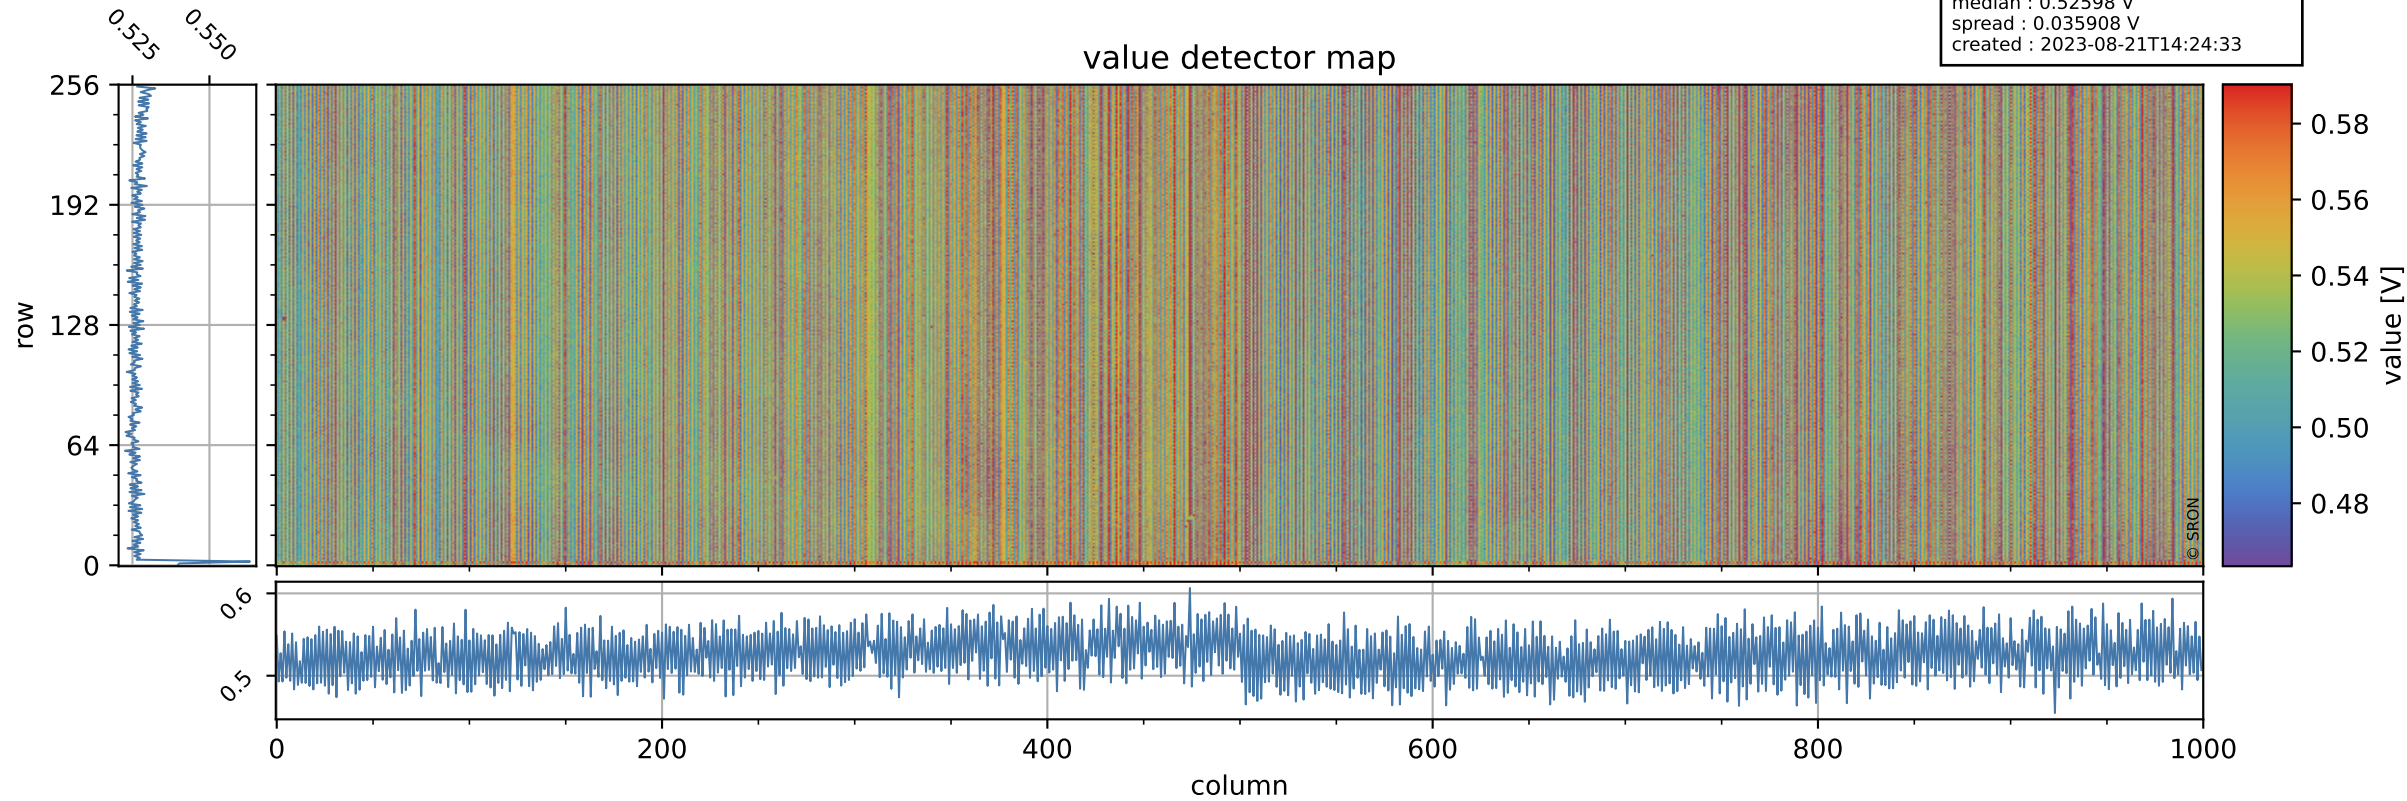

Tropomi SWIR offset (official)

orbits : 19 in [7957, 8002]
coverage : 2019-04-27 / 2019-04-30
median : 0.52598 V
spread : 0.035908 V
created : 2023-08-21T14:24:33

value detector map

Tropomi SWIR offset (official)

orbits : 19 in [7957, 8002]
coverage : 2019-04-27 / 2019-04-30
median : 0.037491 mV
spread : 0.021564 mV
created : 2023-08-21T14:24:33

uncertainty detector map

Tropomi SWIR offset (official)

orbits : 19 in [7957, 8002]
coverage : 2019-04-27 / 2019-04-30
median : -0.046695 mV
spread : 0.3318 mV
created : 2023-08-21T14:24:34

value compared with SWIR offset CKD

Tropomi SWIR offset (official) ground-tracks of Sentinel-5P

orbits : 19 in [7957, 8002]
coverage : 2019-04-27 / 2019-04-30
created : 2023-08-21T14:24:34

Tropomi SWIR offset (official)

orbits : [2827, 8002]
coverage : 2018-04-30 / 2019-04-30
created : 2023-08-21T14:24:35

trend of detector median & temperatures