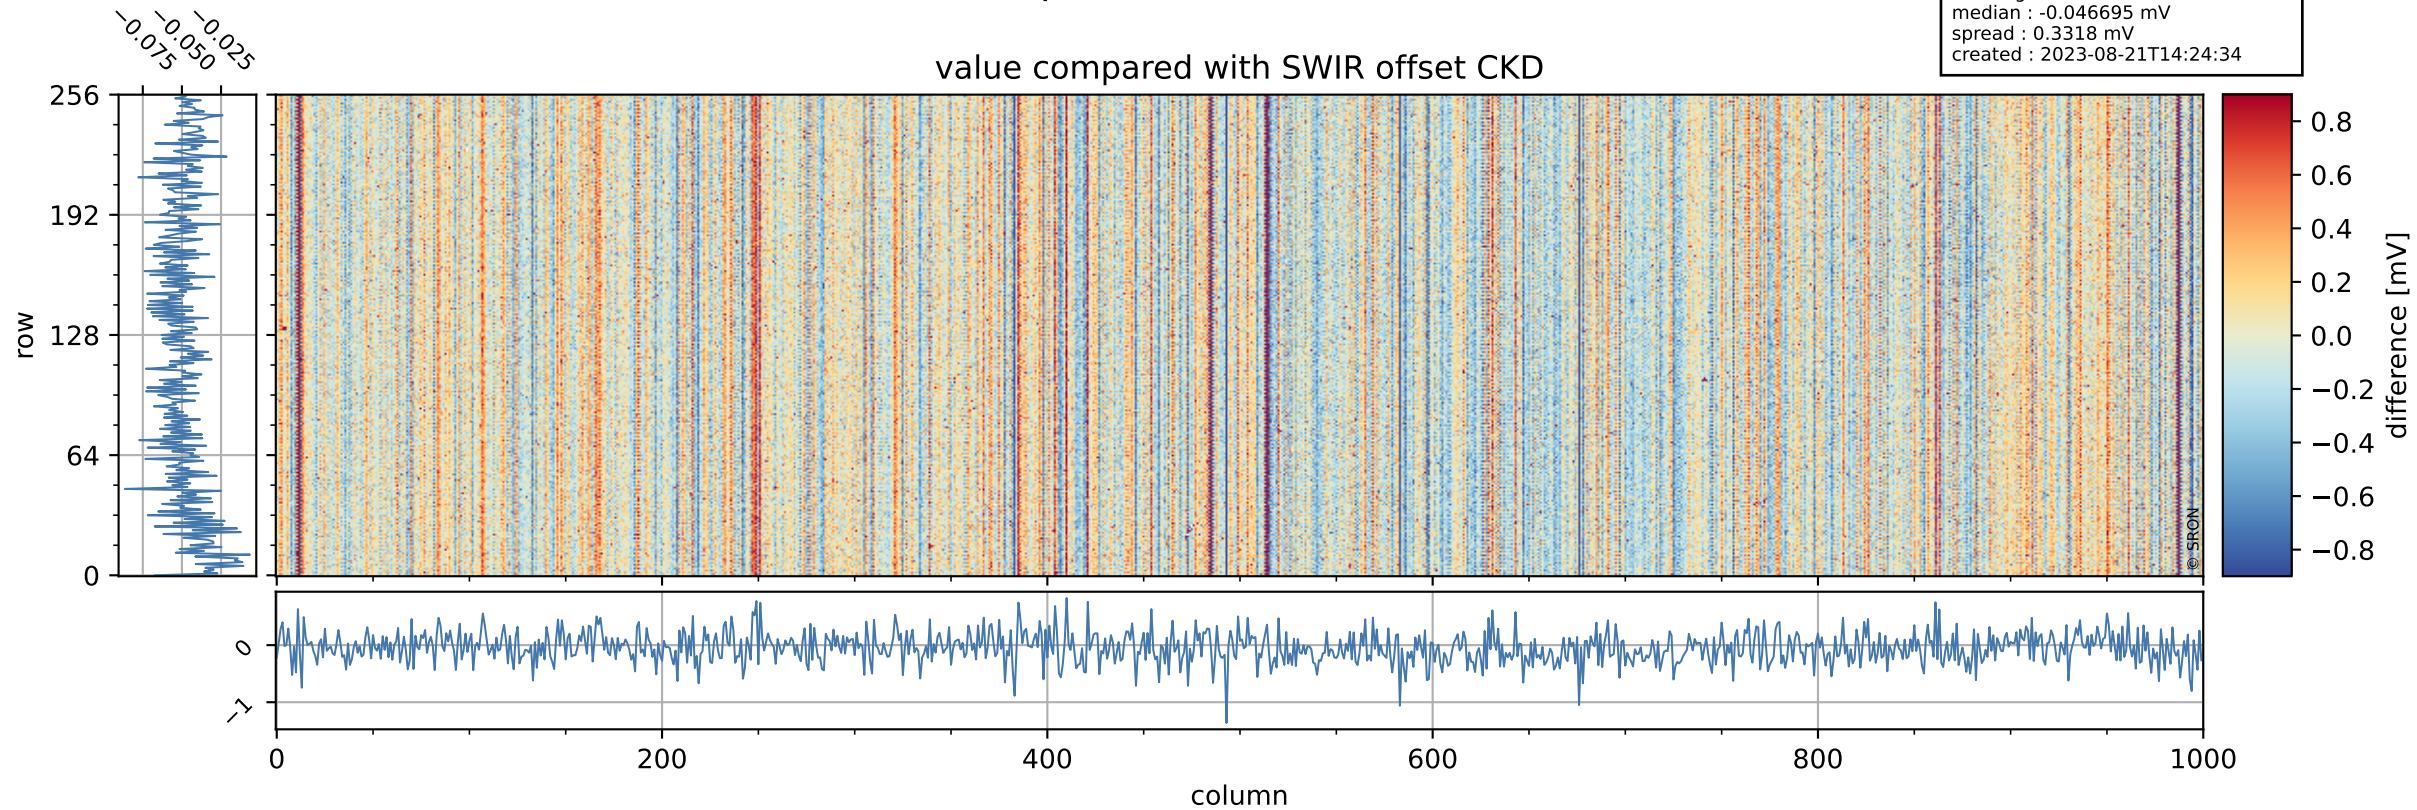

Tropomi SWIR offset (official)

orbits : 19 in [7957, 8002]
coverage : 2019-04-27 / 2019-04-30
median : 0.52598 V
spread : 0.035908 V
created : 2023-08-21T14:24:33

value detector map

Tropomi SWIR offset (official)

orbits : 19 in [7957, 8002]
coverage : 2019-04-27 / 2019-04-30
median : 0.037491 mV
spread : 0.021564 mV
created : 2023-08-21T14:24:33

uncertainty detector map

Tropomi SWIR offset (official)

orbits : 19 in [7957, 8002]
coverage : 2019-04-27 / 2019-04-30
median : -0.046695 mV
spread : 0.3318 mV
created : 2023-08-21T14:24:34

value compared with SWIR offset CKD

Tropomi SWIR offset (official) ground-tracks of Sentinel-5P

orbits : 19 in [7957, 8002]
coverage : 2019-04-27 / 2019-04-30
created : 2023-08-21T14:24:34

Tropomi SWIR offset (official)

orbits : [2827, 8002]
coverage : 2018-04-30 / 2019-04-30
created : 2023-08-21T14:24:35

trend of detector median & temperatures