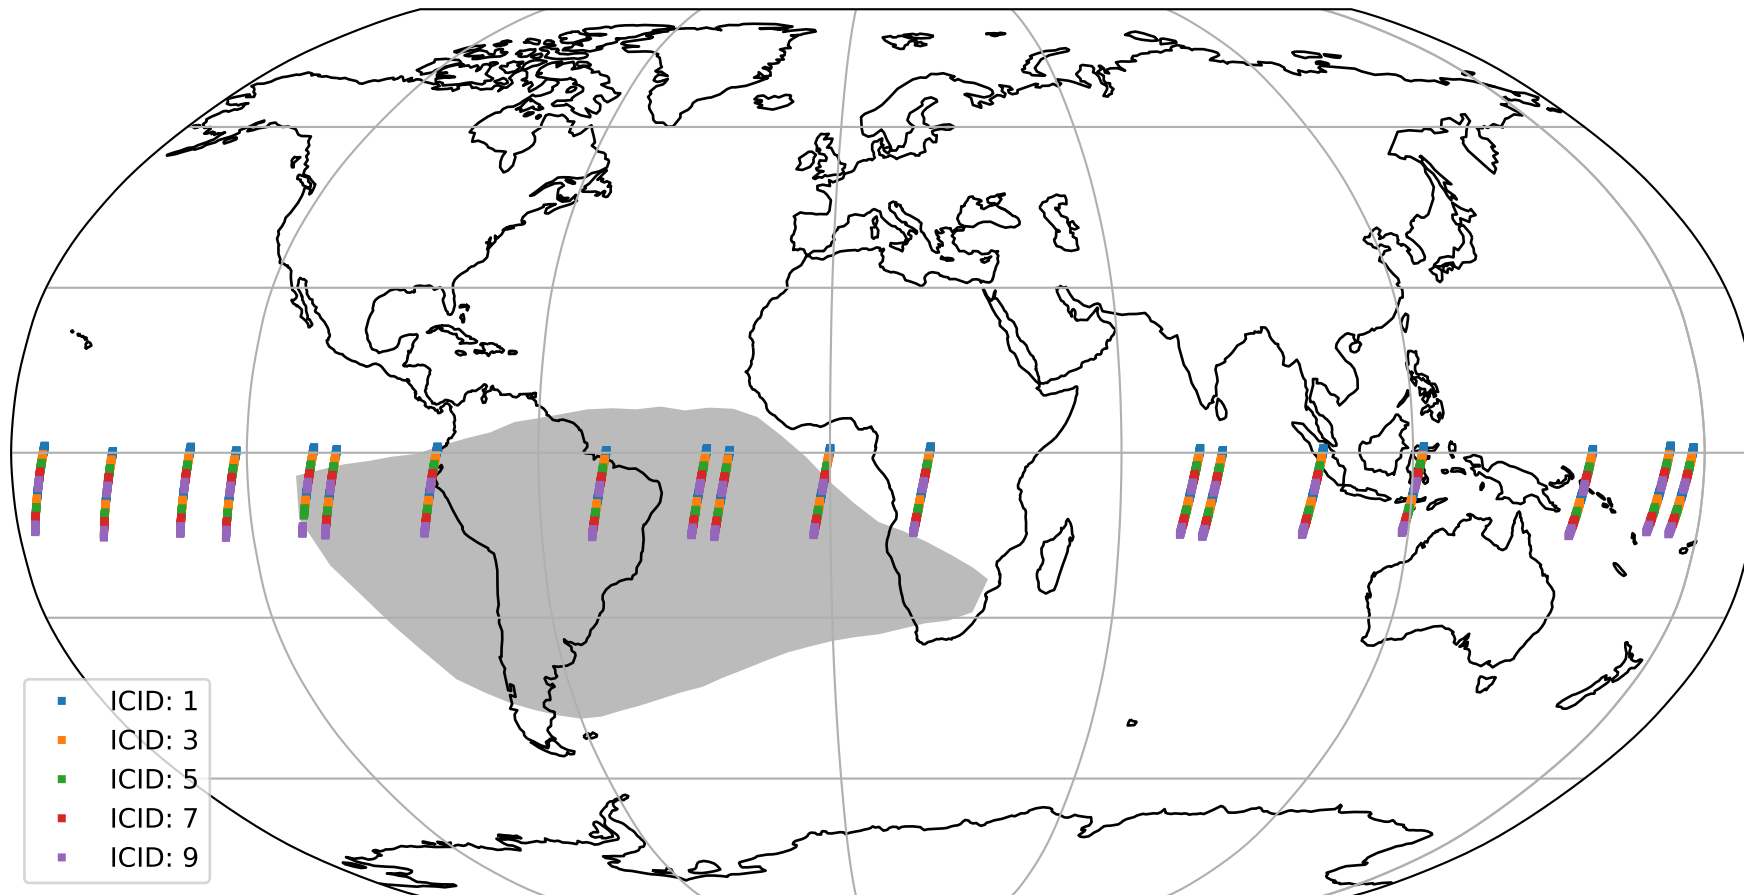

Tropomi SWIR offset (official)

orbits : 19 in [7957, 8002]
coverage : 2019-04-27 / 2019-04-30
median : 0.52598 V
spread : 0.035908 V
created : 2023-08-21T14:24:33

value detector map

Tropomi SWIR offset (official)

orbits : 19 in [7957, 8002]
coverage : 2019-04-27 / 2019-04-30
median : 0.037491 mV
spread : 0.021564 mV
created : 2023-08-21T14:24:33

uncertainty detector map

Tropomi SWIR offset (official)

orbits : 19 in [7957, 8002]
coverage : 2019-04-27 / 2019-04-30
median : -0.046695 mV
spread : 0.3318 mV
created : 2023-08-21T14:24:34

value compared with SWIR offset CKD

Tropomi SWIR offset (official) ground-tracks of Sentinel-5P

orbits : 19 in [7957, 8002]
coverage : 2019-04-27 / 2019-04-30
created : 2023-08-21T14:24:34

Tropomi SWIR offset (official)

orbits : [2827, 8002]
coverage : 2018-04-30 / 2019-04-30
created : 2023-08-21T14:24:35

trend of detector median & temperatures