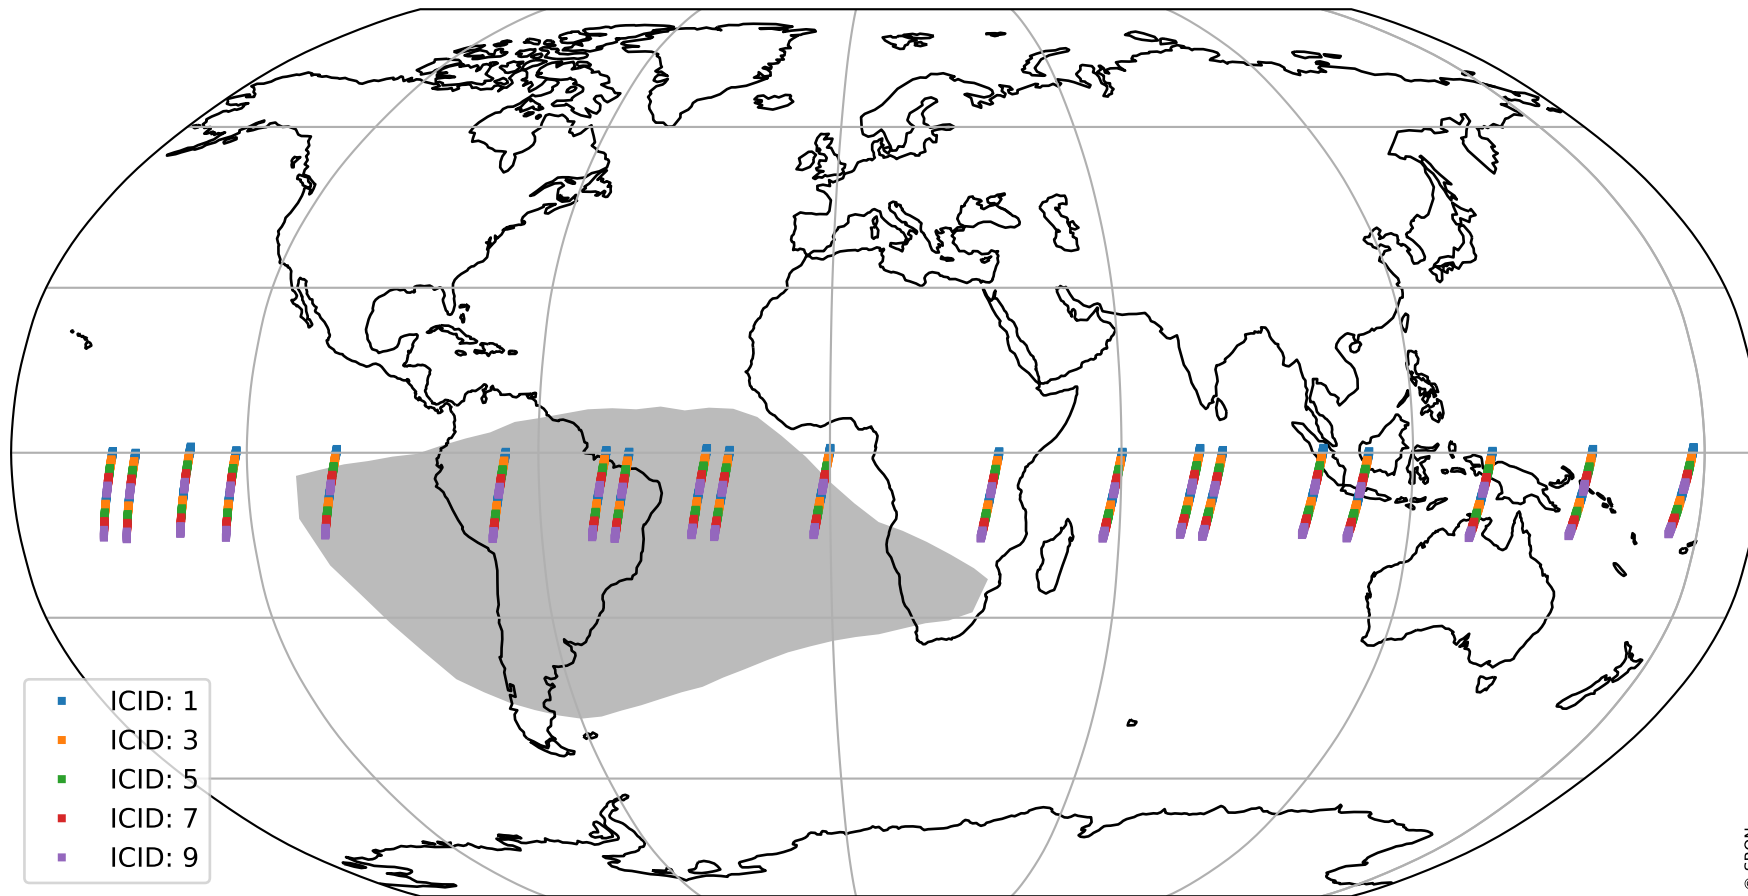

# Tropomi SWIR offset (official)

orbits : 20 in [7972, 8017]  
coverage : 2019-04-28 / 2019-05-01  
median : 35.443  $\mu\text{V}$   
spread : 20.485  $\mu\text{V}$   
created : 2023-08-21T14:24:36

# Tropomi SWIR offset (official)

orbits : 20 in [7972, 8017]  
coverage : 2019-04-28 / 2019-05-01  
median : -0.039927 mV  
spread : 0.33325 mV  
created : 2023-08-21T14:24:37

value compared with SWIR offset CKD

# Tropomi SWIR offset (official) ground-tracks of Sentinel-5P

orbits : 20 in [7972, 8017]  
coverage : 2019-04-28 / 2019-05-01  
created : 2023-08-21T14:24:37

# Tropomi SWIR offset (official)

orbits : [2827, 8017]  
coverage : 2018-04-30 / 2019-05-01  
created : 2023-08-21T14:24:37