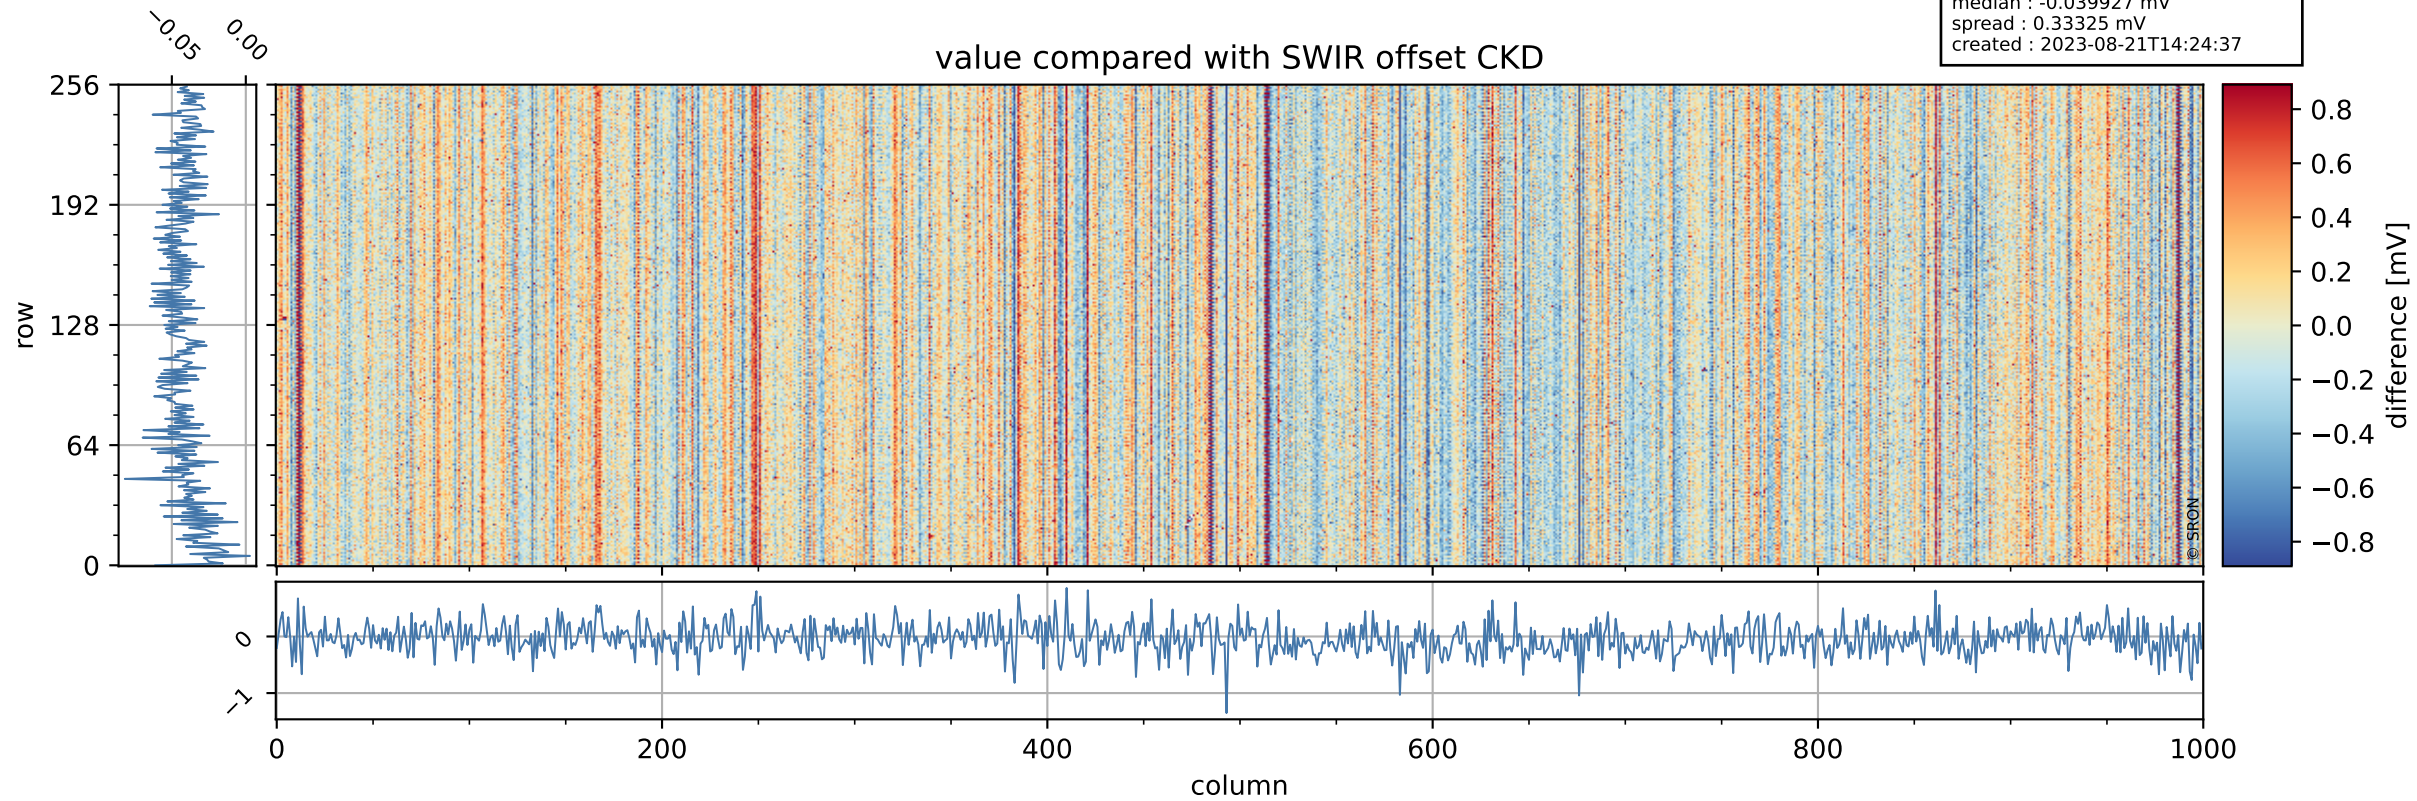

## value detector map

# Tropomi SWIR offset (official)

orbits : 20 in [7972, 8017]  
coverage : 2019-04-28 / 2019-05-01  
median : 35.443  $\mu\text{V}$   
spread : 20.485  $\mu\text{V}$   
created : 2023-08-21T14:24:36

# Tropomi SWIR offset (official)

orbits : 20 in [7972, 8017]  
coverage : 2019-04-28 / 2019-05-01  
median : -0.039927 mV  
spread : 0.33325 mV  
created : 2023-08-21T14:24:37

value compared with SWIR offset CKD

# Tropomi SWIR offset (official) ground-tracks of Sentinel-5P

orbits : 20 in [7972, 8017]  
coverage : 2019-04-28 / 2019-05-01  
created : 2023-08-21T14:24:37