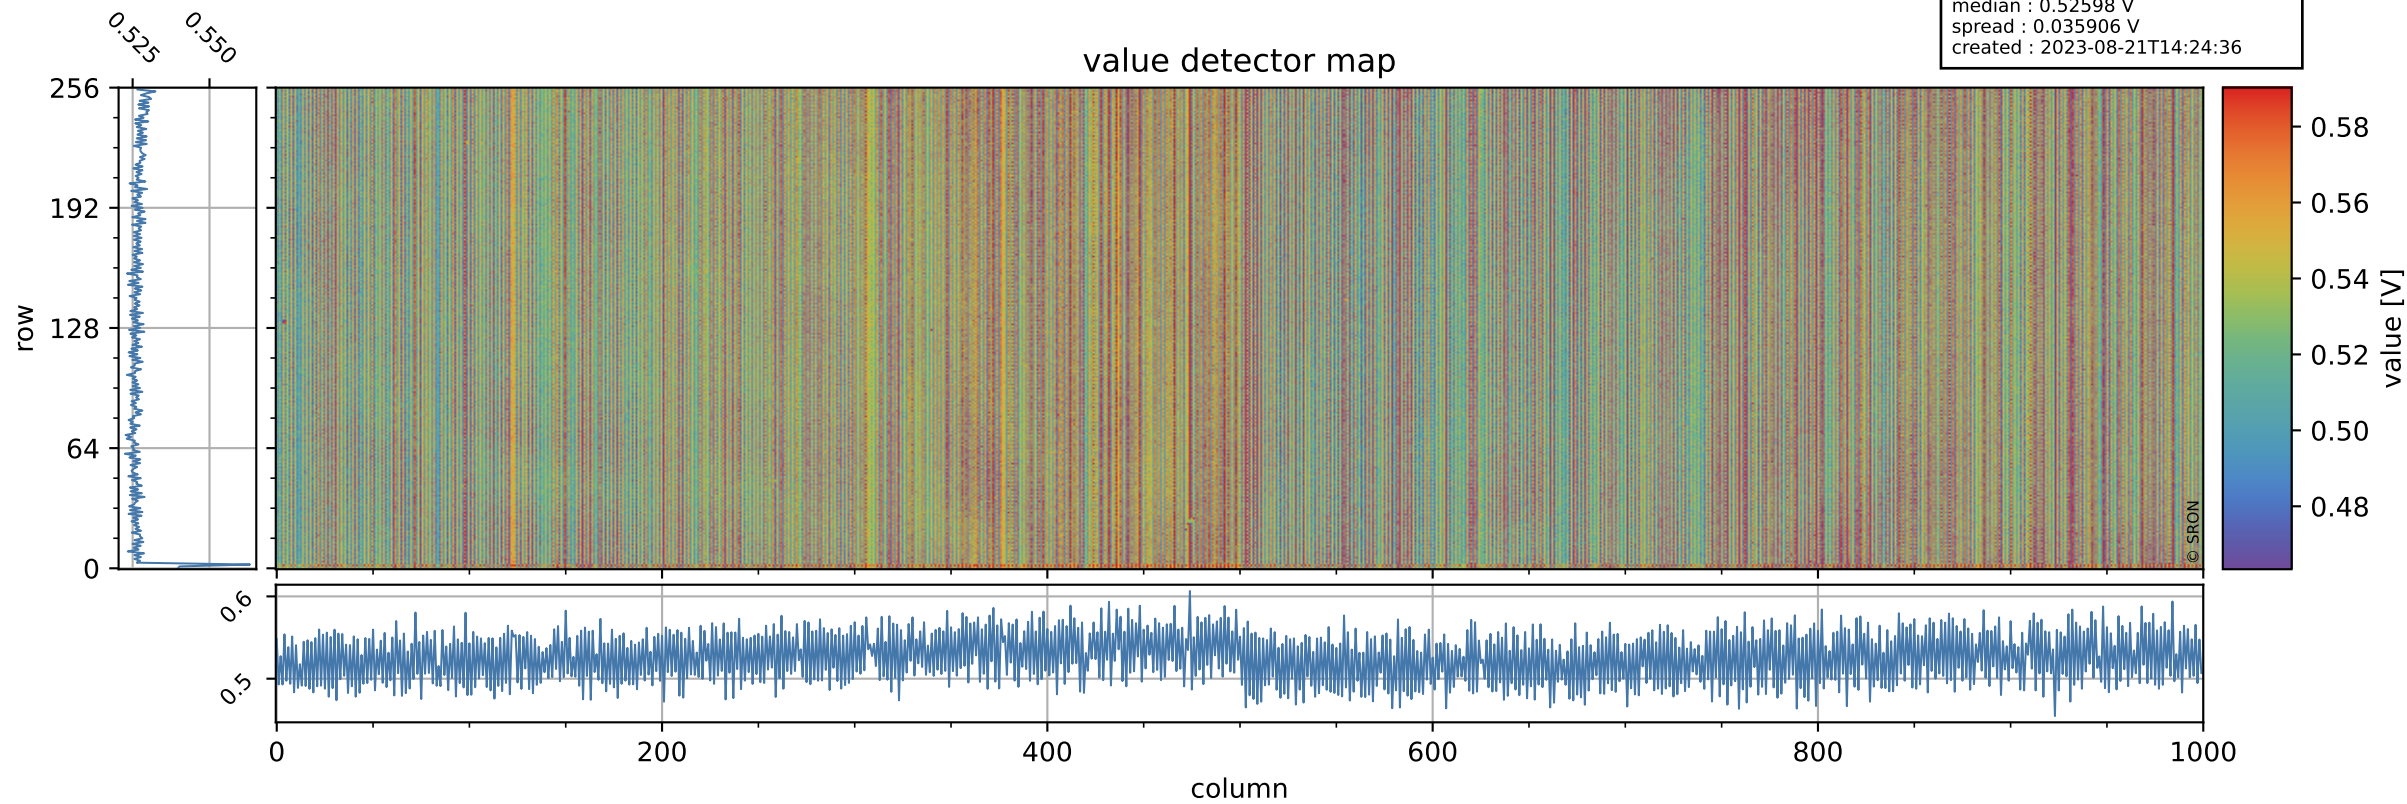

# Tropomi SWIR offset (official)

orbits : 20 in [7972, 8017]  
coverage : 2019-04-28 / 2019-05-01  
median : 0.52598 V  
spread : 0.035906 V  
created : 2023-08-21T14:24:36

## value detector map

# Tropomi SWIR offset (official)

orbits : 20 in [7972, 8017]  
coverage : 2019-04-28 / 2019-05-01  
median : 35.443  $\mu\text{V}$   
spread : 20.485  $\mu\text{V}$   
created : 2023-08-21T14:24:36

# Tropomi SWIR offset (official) ground-tracks of Sentinel-5P

orbits : 20 in [7972, 8017]  
coverage : 2019-04-28 / 2019-05-01  
created : 2023-08-21T14:24:37