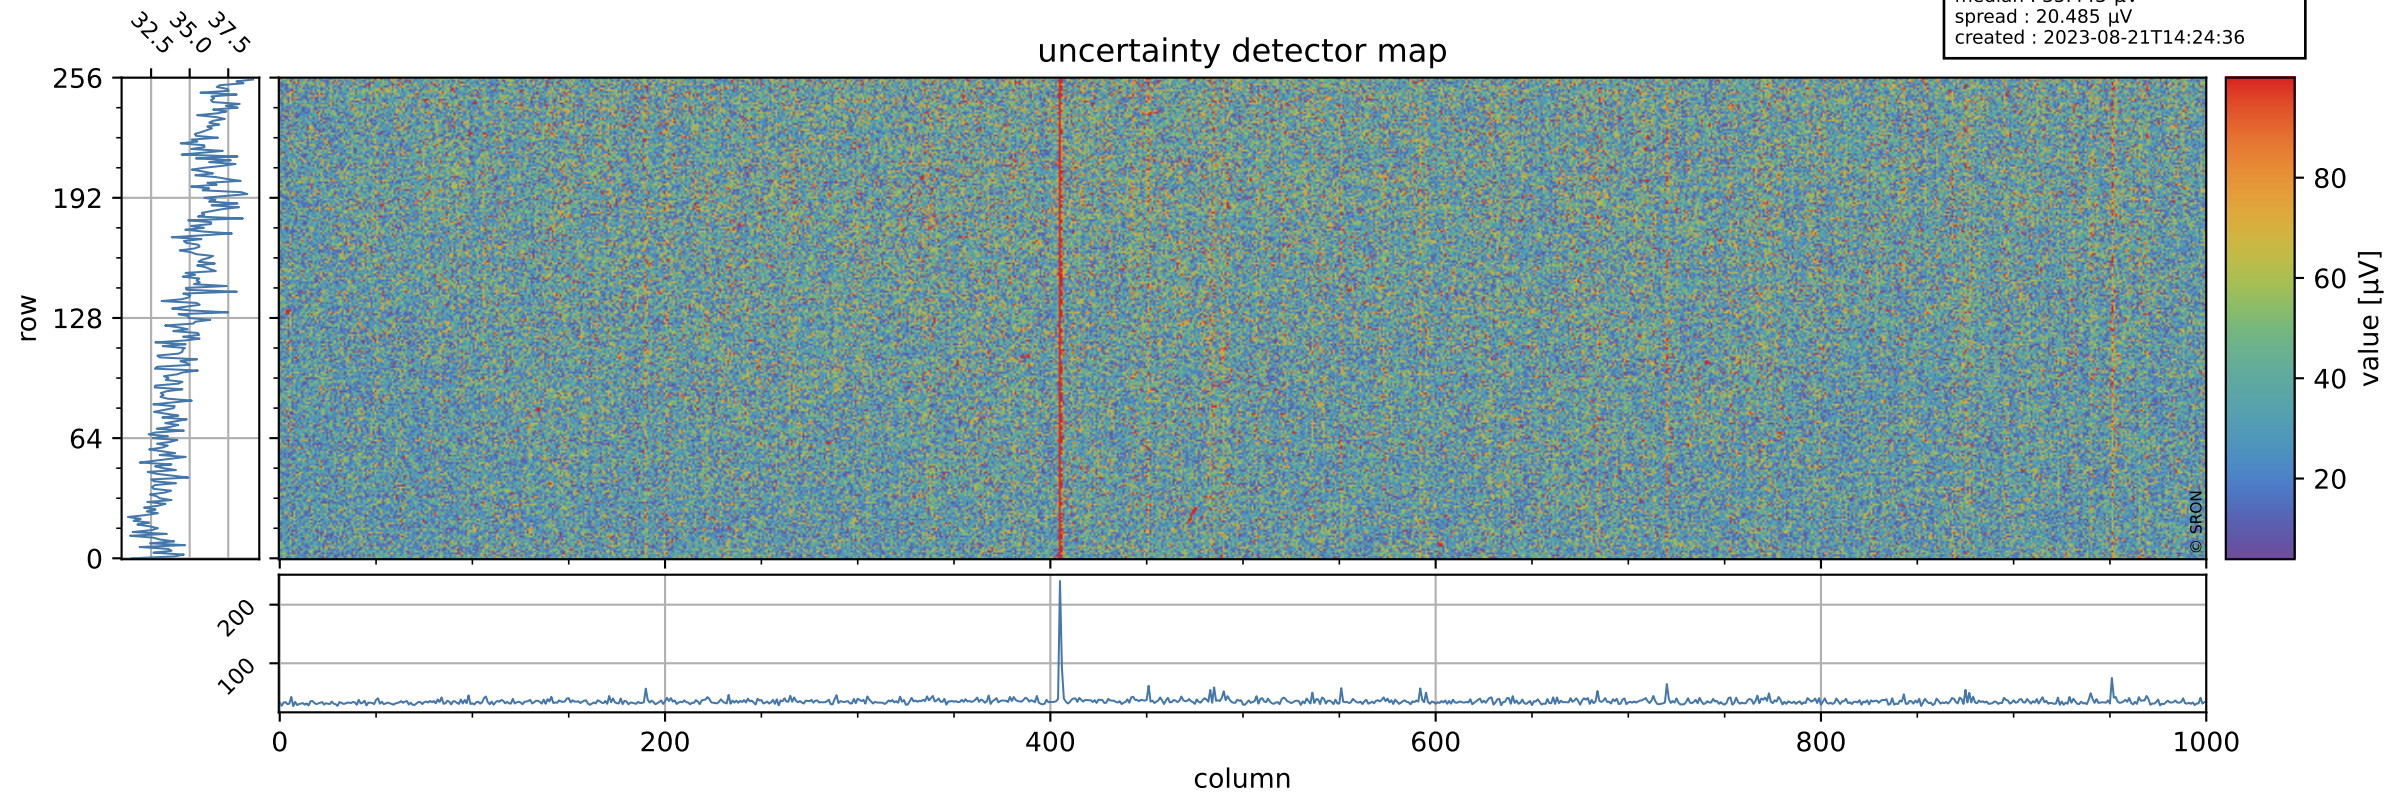

# Tropomi SWIR offset (official)

orbits : 20 in [7972, 8017]  
coverage : 2019-04-28 / 2019-05-01  
median : 0.52598 V  
spread : 0.035906 V  
created : 2023-08-21T14:24:36

## value detector map

# Tropomi SWIR offset (official)

orbits : 20 in [7972, 8017]  
coverage : 2019-04-28 / 2019-05-01  
median : 35.443  $\mu\text{V}$   
spread : 20.485  $\mu\text{V}$   
created : 2023-08-21T14:24:36

# Tropomi SWIR offset (official) ground-tracks of Sentinel-5P

orbits : 20 in [7972, 8017]  
coverage : 2019-04-28 / 2019-05-01  
created : 2023-08-21T14:24:37