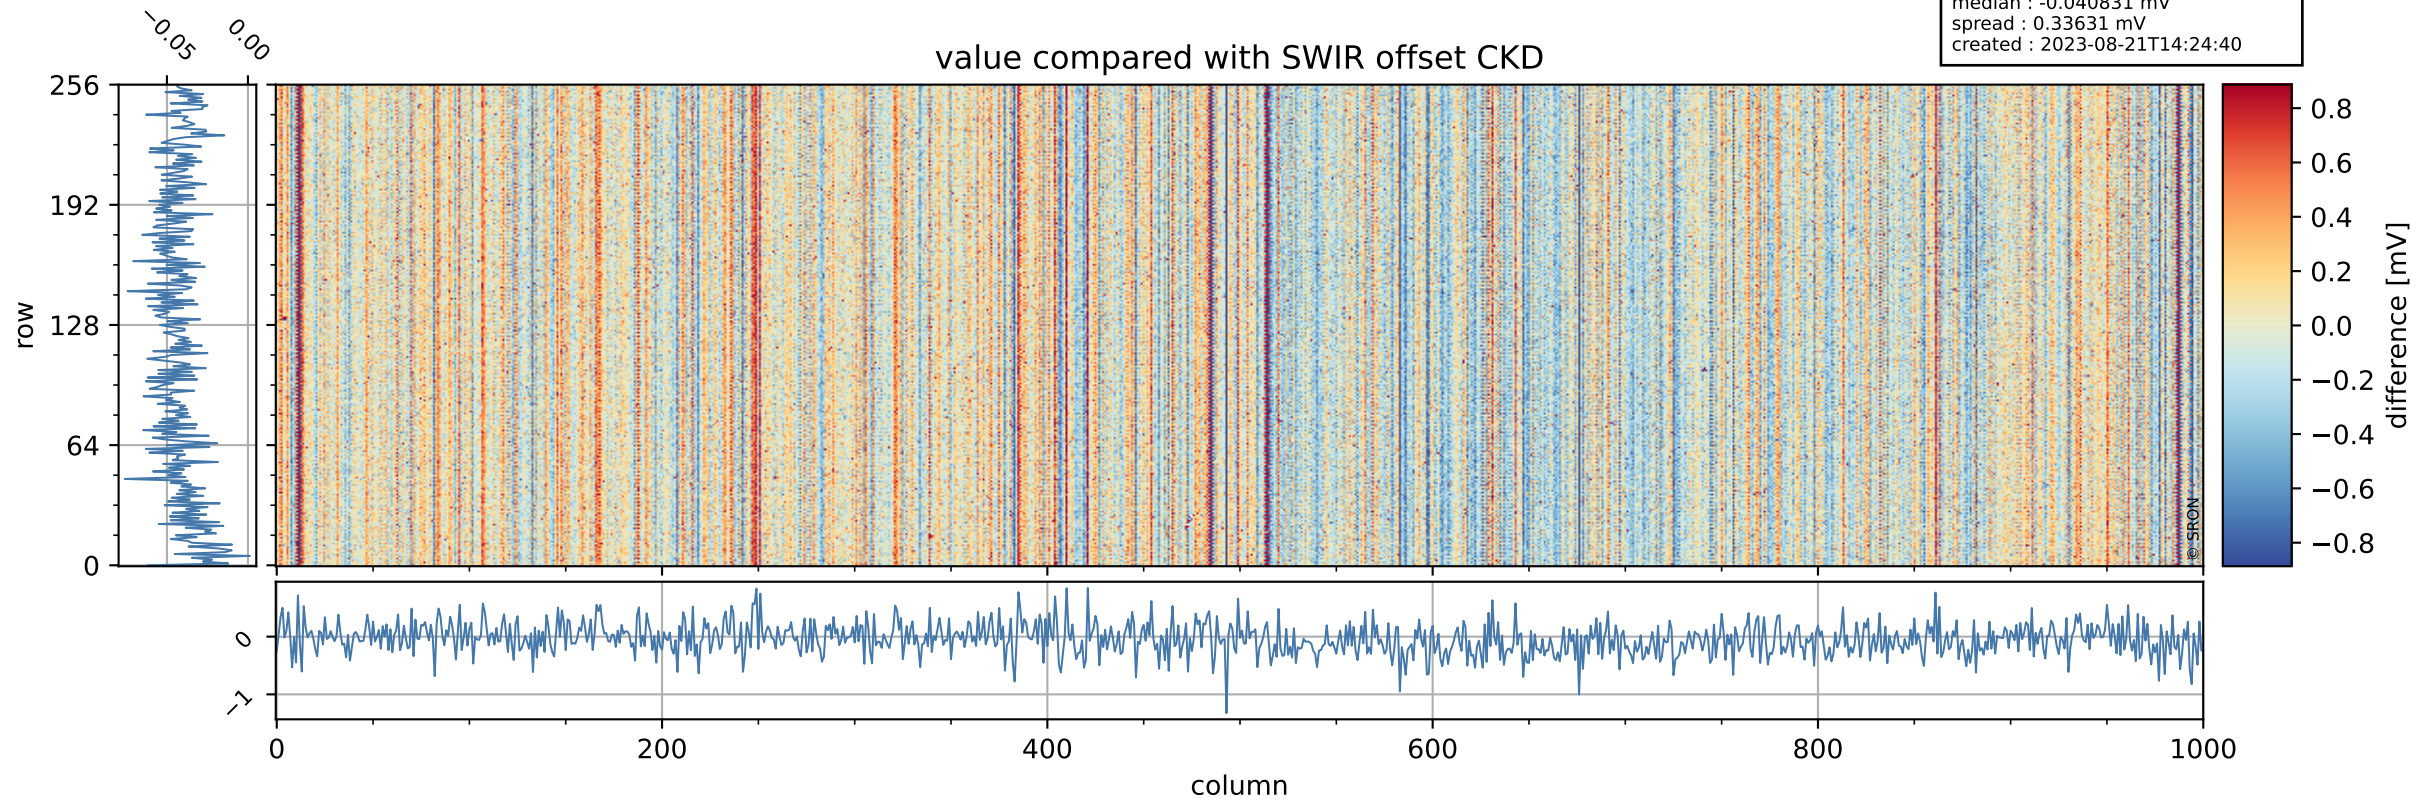

Tropomi SWIR offset (official)

orbits : 19 in [7987, 8032]
coverage : 2019-04-29 / 2019-05-02
median : 0.52598 V
spread : 0.035909 V
created : 2023-08-21T14:24:38

value detector map

Tropomi SWIR offset (official)

orbits : 19 in [7987, 8032]
coverage : 2019-04-29 / 2019-05-02
median : 32.893 μV
spread : 19.487 μV
created : 2023-08-21T14:24:39

Tropomi SWIR offset (official)

orbits : 19 in [7987, 8032]
coverage : 2019-04-29 / 2019-05-02
median : -0.040831 mV
spread : 0.33631 mV
created : 2023-08-21T14:24:40

value compared with SWIR offset CKD

Tropomi SWIR offset (official) ground-tracks of Sentinel-5P

orbits : 19 in [7987, 8032]
coverage : 2019-04-29 / 2019-05-02
created : 2023-08-21T14:24:40

Tropomi SWIR offset (official)

orbits : [2827, 8032]
coverage : 2018-04-30 / 2019-05-02
created : 2023-08-21T14:24:40

trend of detector median & temperatures