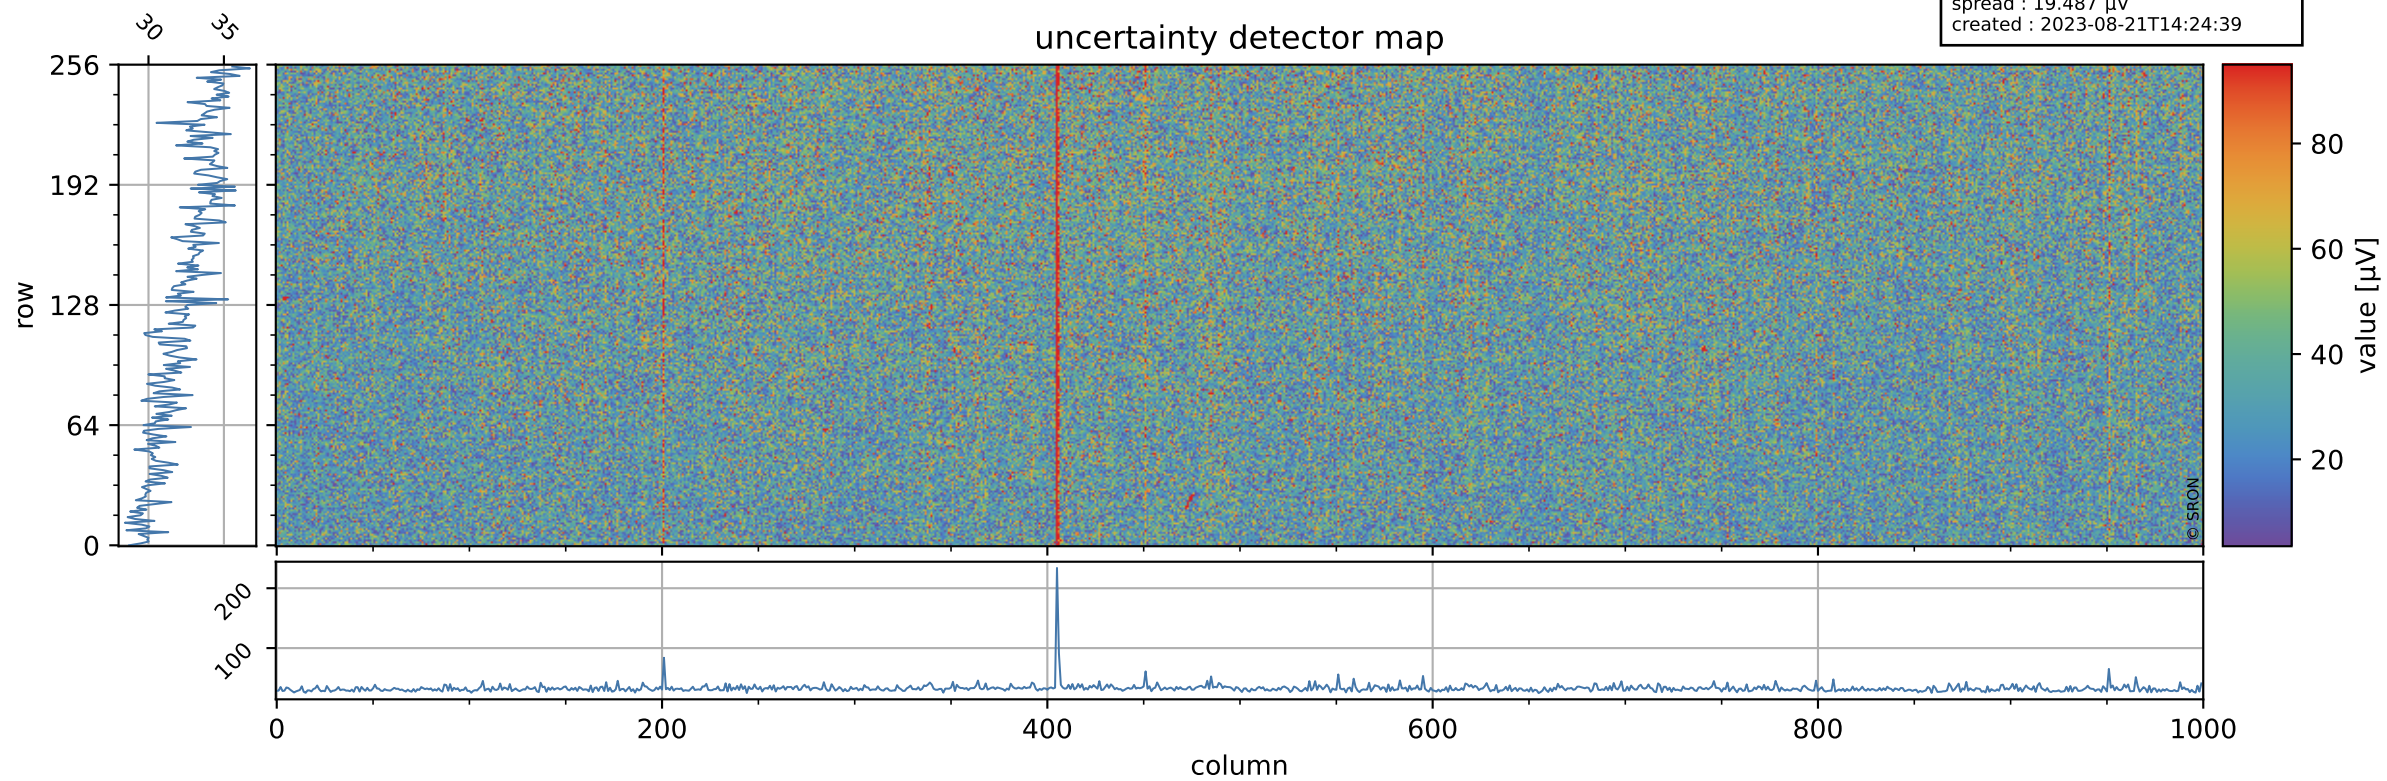

Tropomi SWIR offset (official)

orbits : 19 in [7987, 8032]
coverage : 2019-04-29 / 2019-05-02
median : 0.52598 V
spread : 0.035909 V
created : 2023-08-21T14:24:38

value detector map

Tropomi SWIR offset (official)

orbits : 19 in [7987, 8032]
coverage : 2019-04-29 / 2019-05-02
median : 32.893 μV
spread : 19.487 μV
created : 2023-08-21T14:24:39

Tropomi SWIR offset (official)

orbits : 19 in [7987, 8032]
coverage : 2019-04-29 / 2019-05-02
median : -0.040831 mV
spread : 0.33631 mV
created : 2023-08-21T14:24:40

value compared with SWIR offset CKD

Tropomi SWIR offset (official) ground-tracks of Sentinel-5P

orbits : 19 in [7987, 8032]
coverage : 2019-04-29 / 2019-05-02
created : 2023-08-21T14:24:40

Tropomi SWIR offset (official)

orbits : [2827, 8032]
coverage : 2018-04-30 / 2019-05-02
created : 2023-08-21T14:24:40

trend of detector median & temperatures