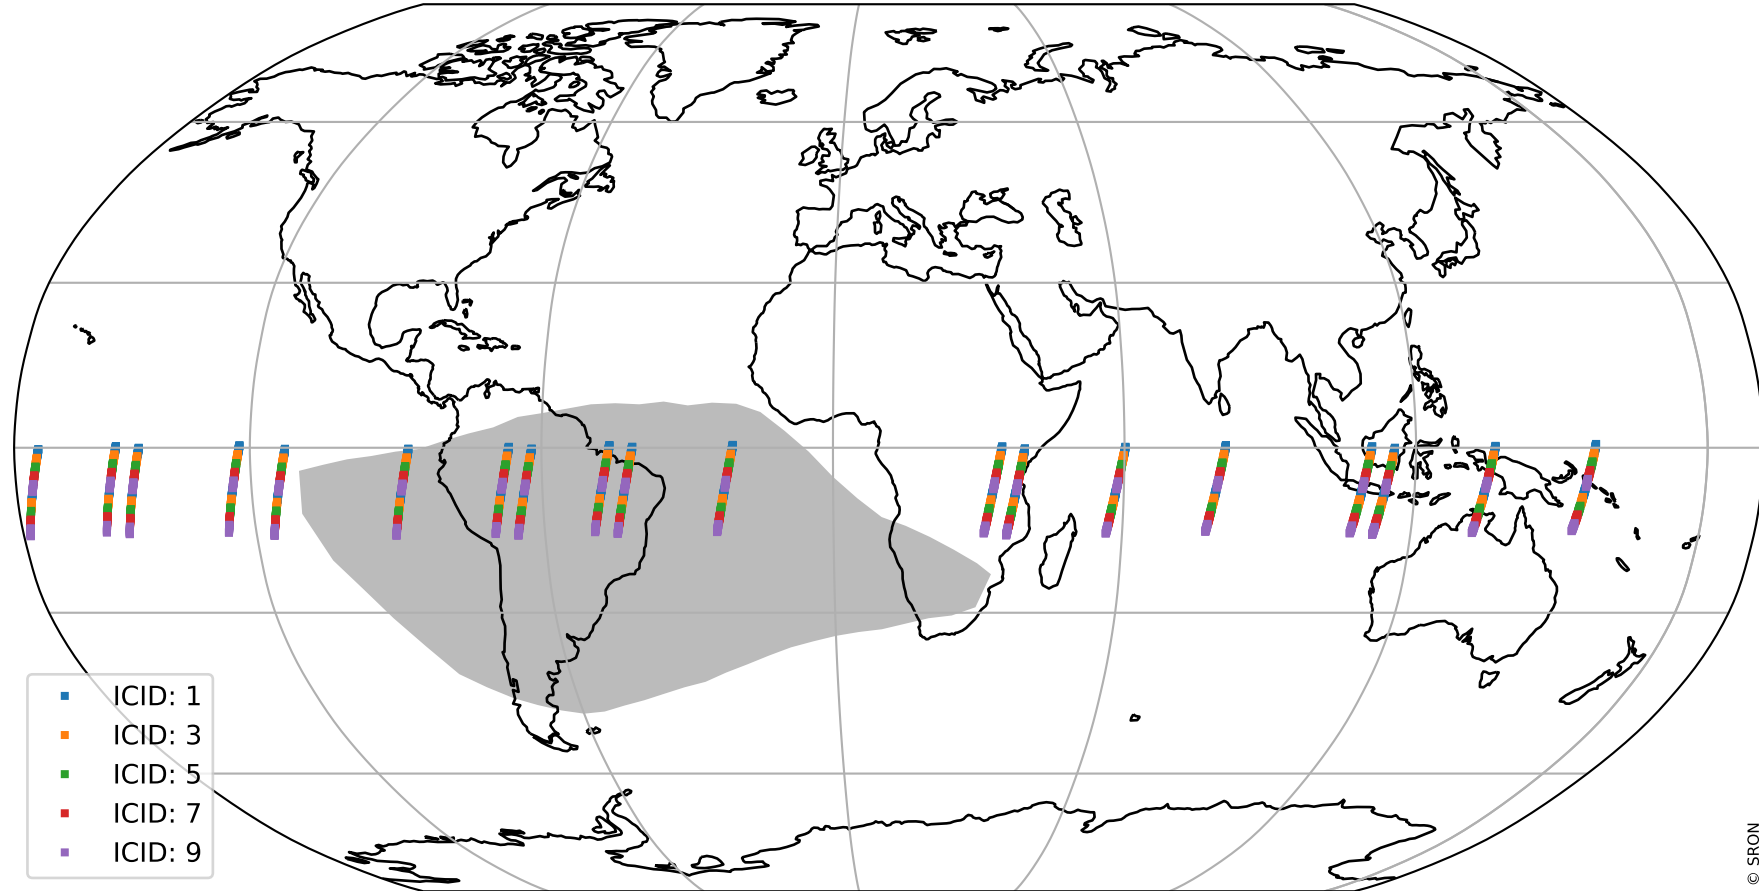

Tropomi SWIR offset (official)

orbits : 19 in [7987, 8032]
coverage : 2019-04-29 / 2019-05-02
median : 0.52598 V
spread : 0.035909 V
created : 2023-08-21T14:24:38

value detector map

Tropomi SWIR offset (official)

orbits : 19 in [7987, 8032]
coverage : 2019-04-29 / 2019-05-02
median : 32.893 μV
spread : 19.487 μV
created : 2023-08-21T14:24:39

Tropomi SWIR offset (official)

orbits : 19 in [7987, 8032]
coverage : 2019-04-29 / 2019-05-02
median : -0.040831 mV
spread : 0.33631 mV
created : 2023-08-21T14:24:40

value compared with SWIR offset CKD

Tropomi SWIR offset (official) ground-tracks of Sentinel-5P

orbits : 19 in [7987, 8032]
coverage : 2019-04-29 / 2019-05-02
created : 2023-08-21T14:24:40

Tropomi SWIR offset (official)

orbits : [2827, 8032]
coverage : 2018-04-30 / 2019-05-02
created : 2023-08-21T14:24:40

trend of detector median & temperatures