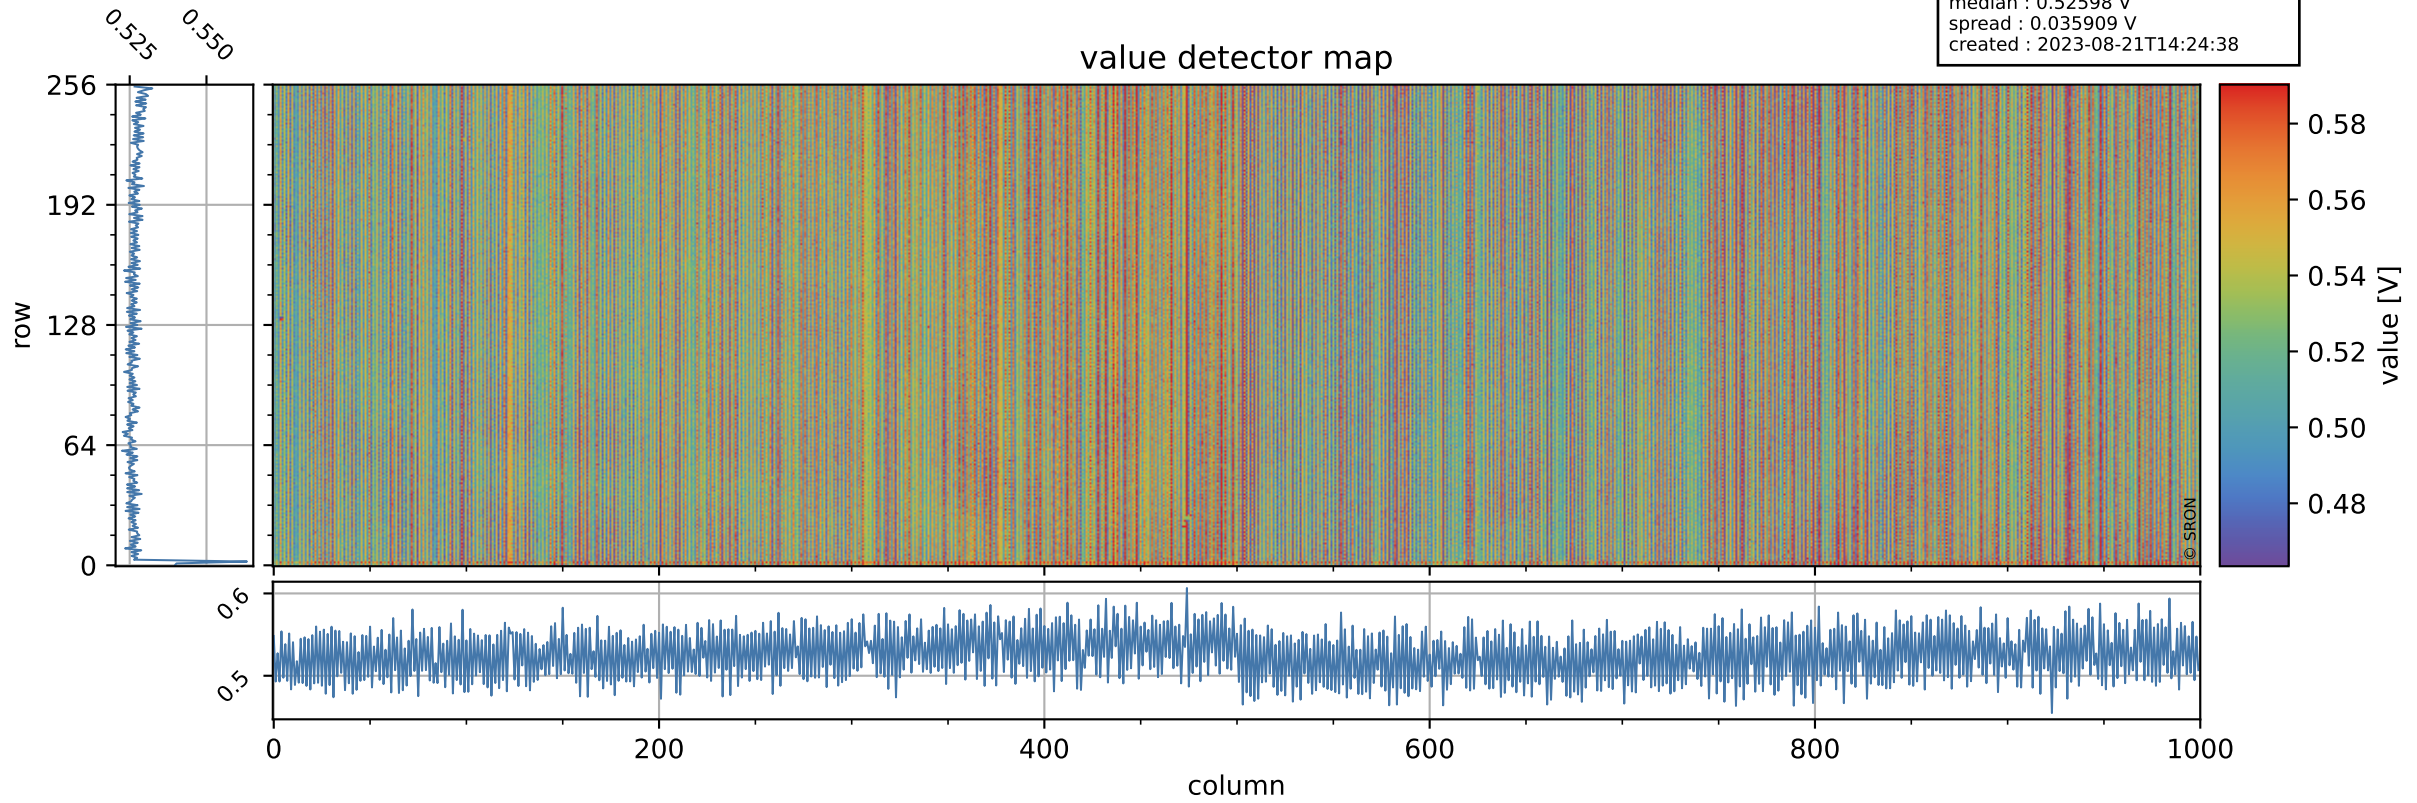

Tropomi SWIR offset (official)

orbits : 19 in [7987, 8032]
coverage : 2019-04-29 / 2019-05-02
median : 0.52598 V
spread : 0.035909 V
created : 2023-08-21T14:24:38

value detector map

Tropomi SWIR offset (official)

orbits : 19 in [7987, 8032]
coverage : 2019-04-29 / 2019-05-02
median : 32.893 μV
spread : 19.487 μV
created : 2023-08-21T14:24:39

Tropomi SWIR offset (official)

orbits : 19 in [7987, 8032]
coverage : 2019-04-29 / 2019-05-02
median : -0.040831 mV
spread : 0.33631 mV
created : 2023-08-21T14:24:40

value compared with SWIR offset CKD

Tropomi SWIR offset (official) ground-tracks of Sentinel-5P

orbits : 19 in [7987, 8032]
coverage : 2019-04-29 / 2019-05-02
created : 2023-08-21T14:24:40

Tropomi SWIR offset (official)

orbits : [2827, 8032]
coverage : 2018-04-30 / 2019-05-02
created : 2023-08-21T14:24:40

trend of detector median & temperatures