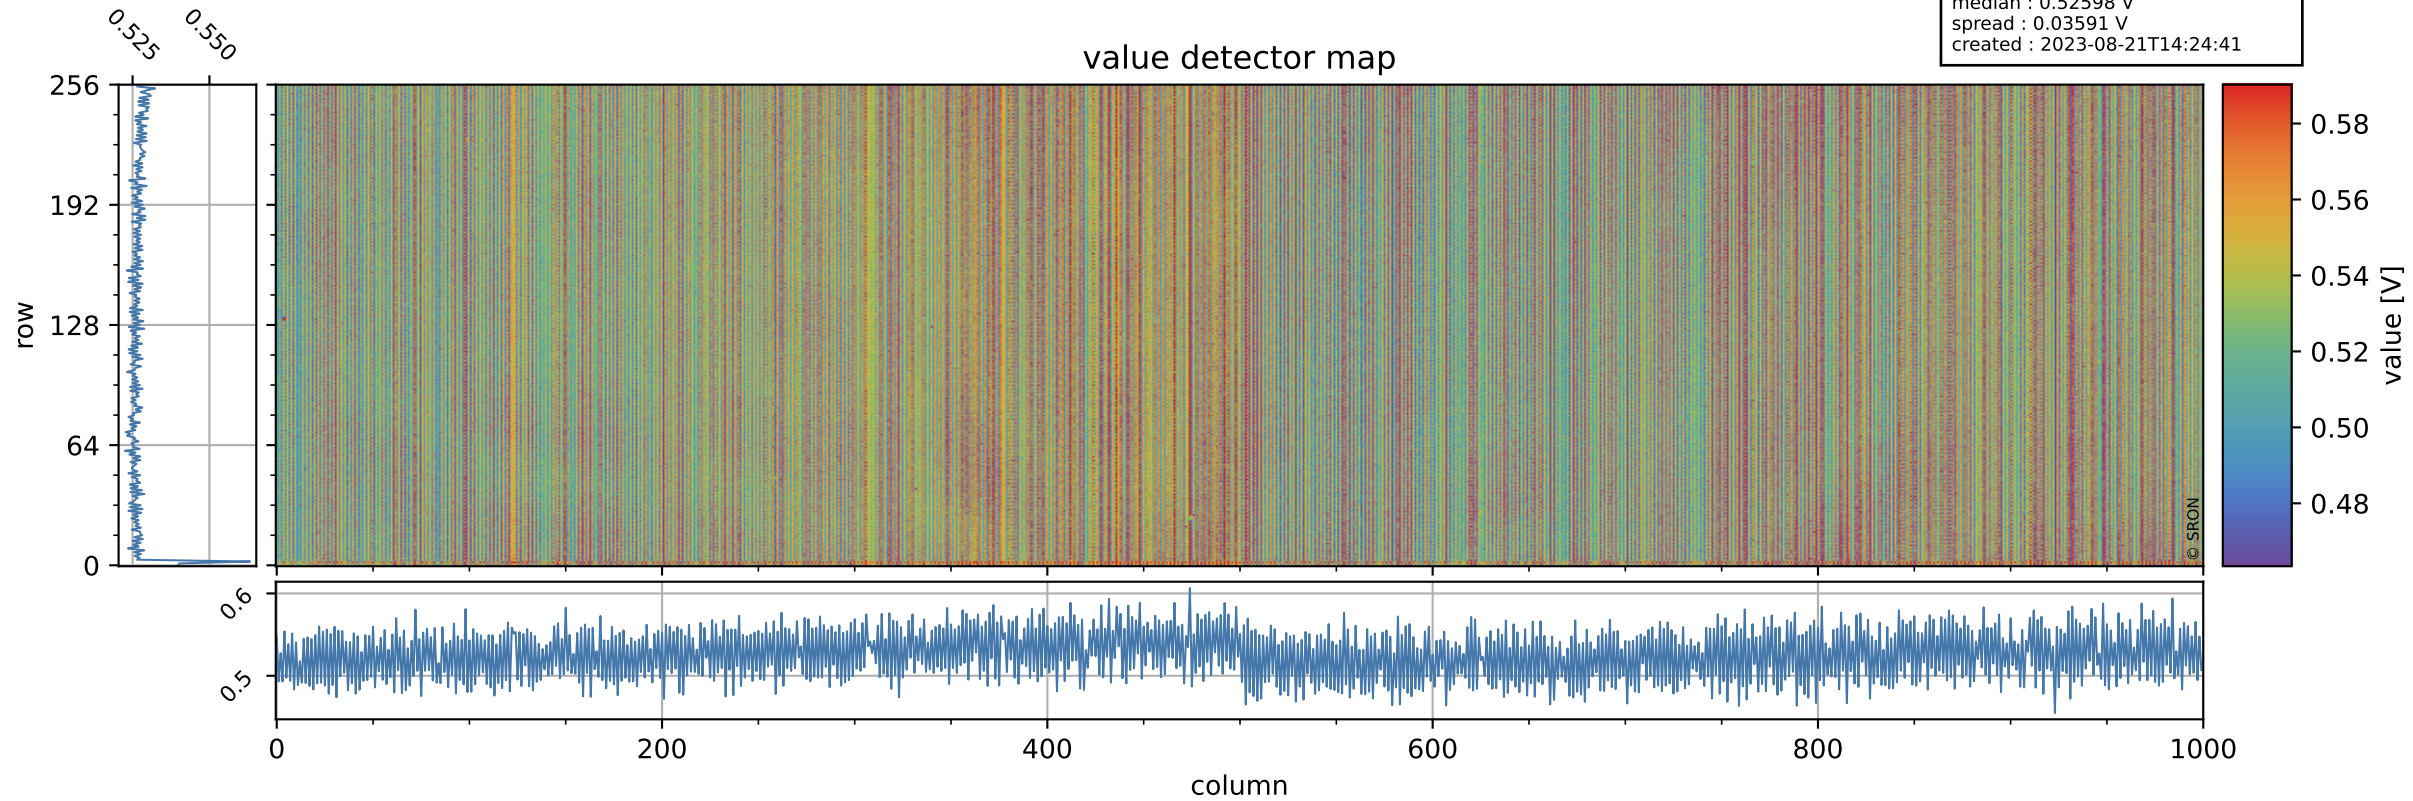

Tropomi SWIR offset (official)

orbits : 20 in [8002, 8047]
coverage : 2019-04-30 / 2019-05-03
median : 0.52598 V
spread : 0.03591 V
created : 2023-08-21T14:24:41

value detector map

Tropomi SWIR offset (official)

orbits : 20 in [8002, 8047]
coverage : 2019-04-30 / 2019-05-03
median : 32.606 μV
spread : 19.207 μV
created : 2023-08-21T14:24:42

Tropomi SWIR offset (official)

value compared with SWIR offset CKD

orbits : 20 in [8002, 8047]
coverage : 2019-04-30 / 2019-05-03
median : -0.043185 mV
spread : 0.33707 mV
created : 2023-08-21T14:24:42

Tropomi SWIR offset (official) ground-tracks of Sentinel-5P

orbits : 20 in [8002, 8047]
coverage : 2019-04-30 / 2019-05-03
created : 2023-08-21T14:24:42

Tropomi SWIR offset (official)

orbits : [2827, 8047]
coverage : 2018-04-30 / 2019-05-03
created : 2023-08-21T14:24:43

trend of detector median & temperatures