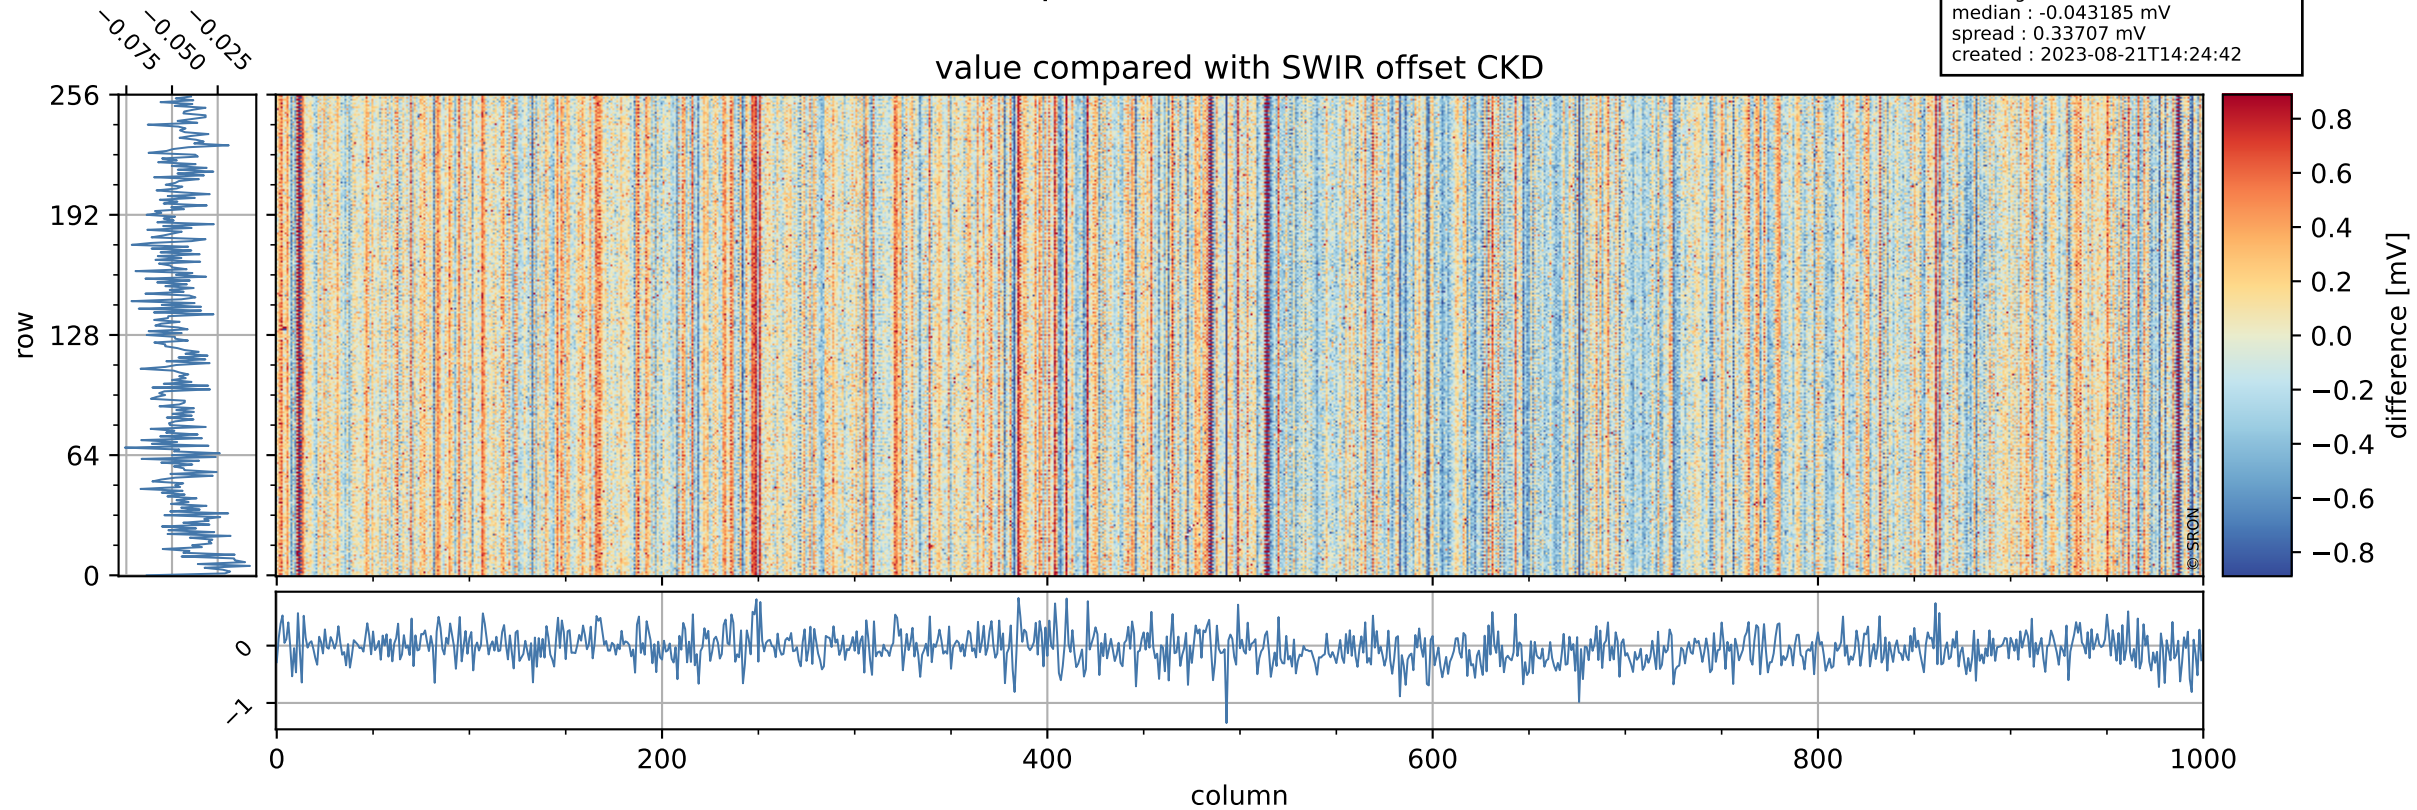

Tropomi SWIR offset (official)

orbits : 20 in [8002, 8047]
coverage : 2019-04-30 / 2019-05-03
median : 0.52598 V
spread : 0.03591 V
created : 2023-08-21T14:24:41

value detector map

Tropomi SWIR offset (official)

orbits : 20 in [8002, 8047]
coverage : 2019-04-30 / 2019-05-03
median : 32.606 μV
spread : 19.207 μV
created : 2023-08-21T14:24:42

Tropomi SWIR offset (official)

value compared with SWIR offset CKD

orbits : 20 in [8002, 8047]
coverage : 2019-04-30 / 2019-05-03
median : -0.043185 mV
spread : 0.33707 mV
created : 2023-08-21T14:24:42

Tropomi SWIR offset (official) ground-tracks of Sentinel-5P

orbits : 20 in [8002, 8047]
coverage : 2019-04-30 / 2019-05-03
created : 2023-08-21T14:24:42

Tropomi SWIR offset (official)

orbits : [2827, 8047]
coverage : 2018-04-30 / 2019-05-03
created : 2023-08-21T14:24:43

trend of detector median & temperatures