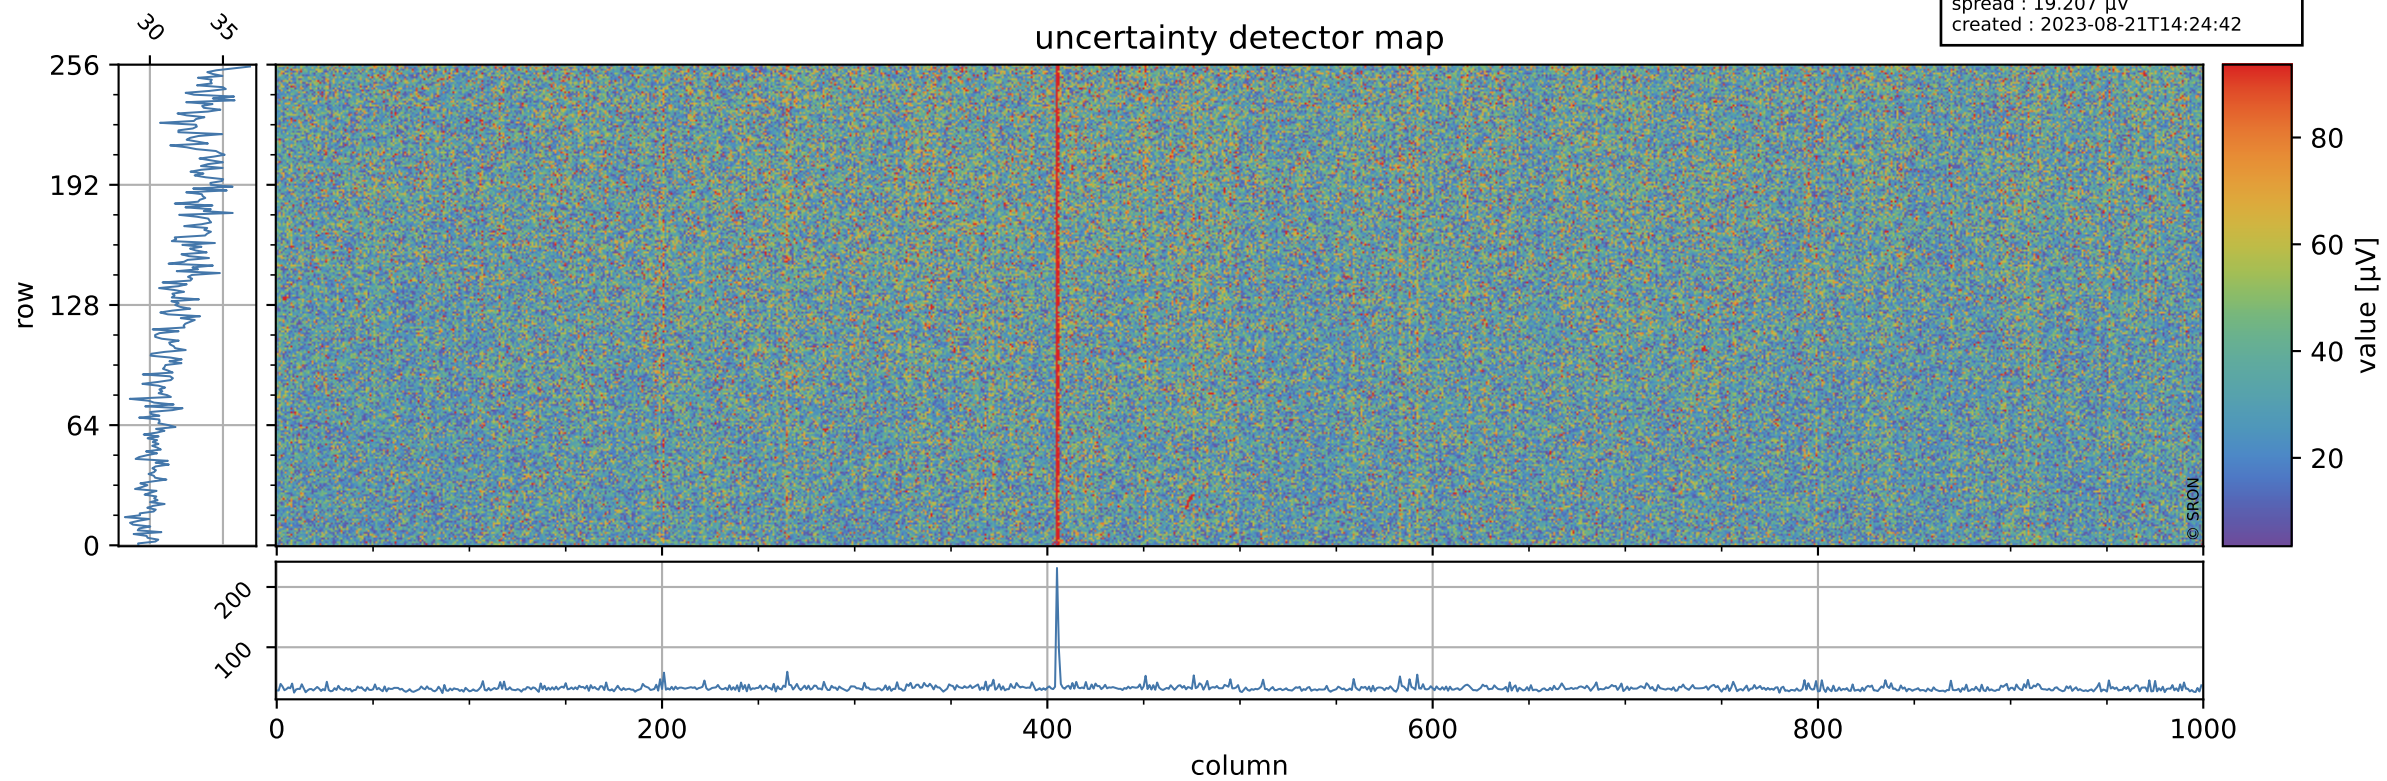

Tropomi SWIR offset (official)

orbits : 20 in [8002, 8047]
coverage : 2019-04-30 / 2019-05-03
median : 0.52598 V
spread : 0.03591 V
created : 2023-08-21T14:24:41

value detector map

Tropomi SWIR offset (official)

orbits : 20 in [8002, 8047]
coverage : 2019-04-30 / 2019-05-03
median : 32.606 μV
spread : 19.207 μV
created : 2023-08-21T14:24:42

Tropomi SWIR offset (official)

value compared with SWIR offset CKD

orbits : 20 in [8002, 8047]
coverage : 2019-04-30 / 2019-05-03
median : -0.043185 mV
spread : 0.33707 mV
created : 2023-08-21T14:24:42

Tropomi SWIR offset (official) ground-tracks of Sentinel-5P

orbits : 20 in [8002, 8047]
coverage : 2019-04-30 / 2019-05-03
created : 2023-08-21T14:24:42

Tropomi SWIR offset (official)

orbits : [2827, 8047]
coverage : 2018-04-30 / 2019-05-03
created : 2023-08-21T14:24:43

trend of detector median & temperatures