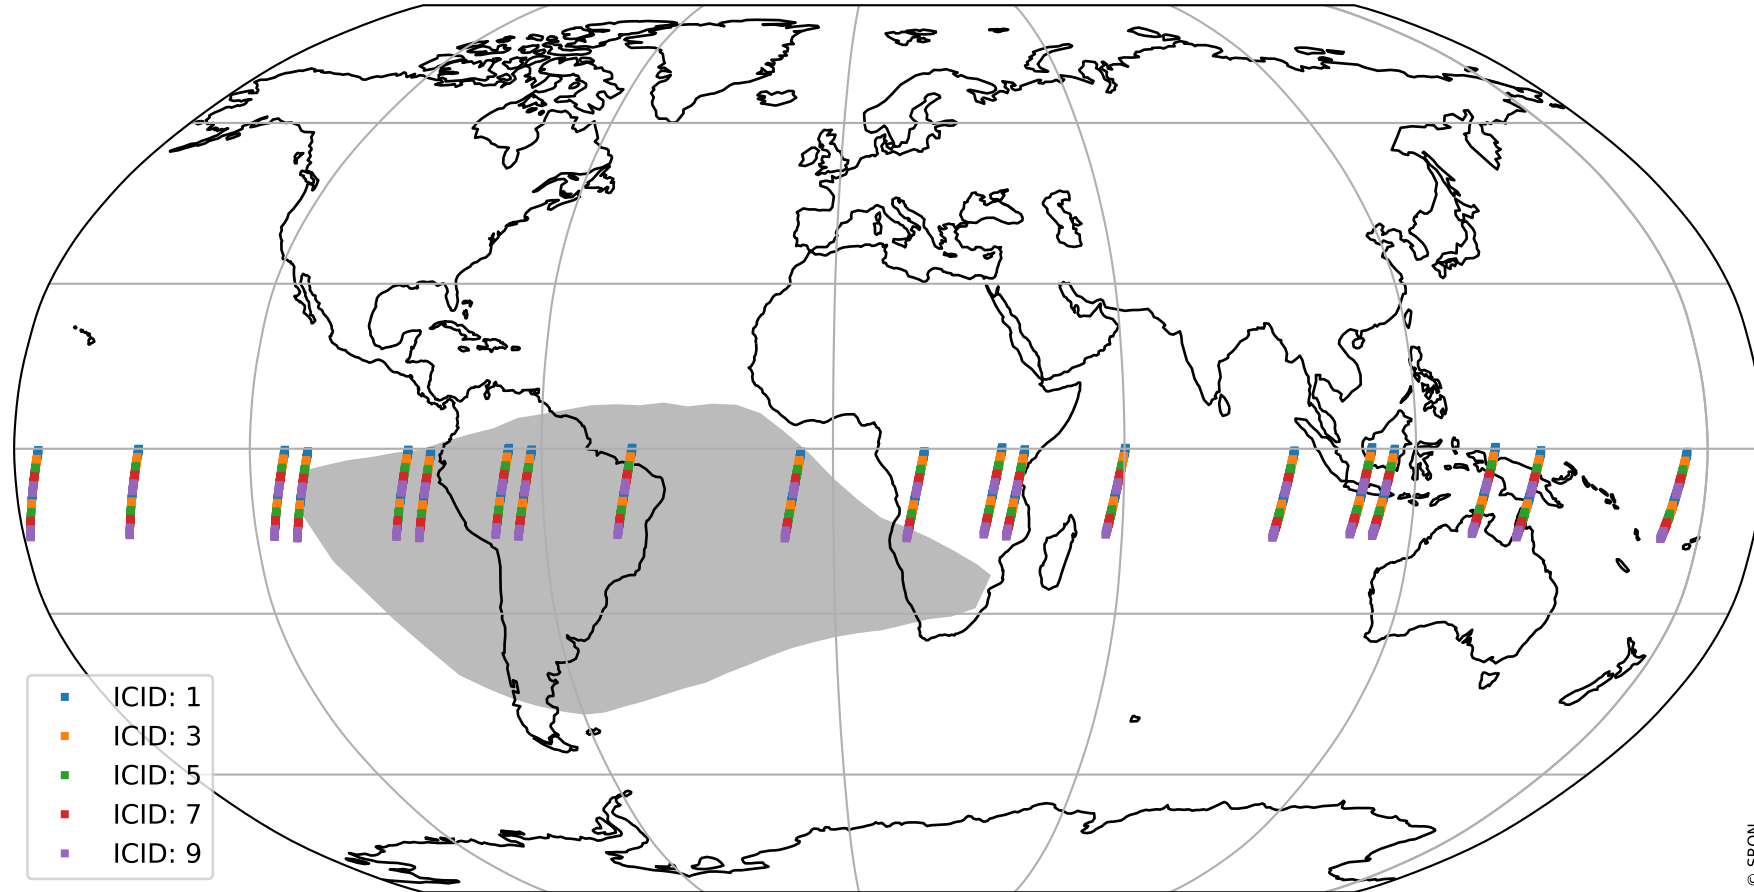

Tropomi SWIR offset (official)

orbits : 20 in [8002, 8047]
coverage : 2019-04-30 / 2019-05-03
median : 0.52598 V
spread : 0.03591 V
created : 2023-08-21T14:24:41

value detector map

Tropomi SWIR offset (official)

orbits : 20 in [8002, 8047]
coverage : 2019-04-30 / 2019-05-03
median : 32.606 μV
spread : 19.207 μV
created : 2023-08-21T14:24:42

Tropomi SWIR offset (official)

value compared with SWIR offset CKD

orbits : 20 in [8002, 8047]
coverage : 2019-04-30 / 2019-05-03
median : -0.043185 mV
spread : 0.33707 mV
created : 2023-08-21T14:24:42

Tropomi SWIR offset (official) ground-tracks of Sentinel-5P

orbits : 20 in [8002, 8047]
coverage : 2019-04-30 / 2019-05-03
created : 2023-08-21T14:24:42

Tropomi SWIR offset (official)

orbits : [2827, 8047]
coverage : 2018-04-30 / 2019-05-03
created : 2023-08-21T14:24:43

trend of detector median & temperatures