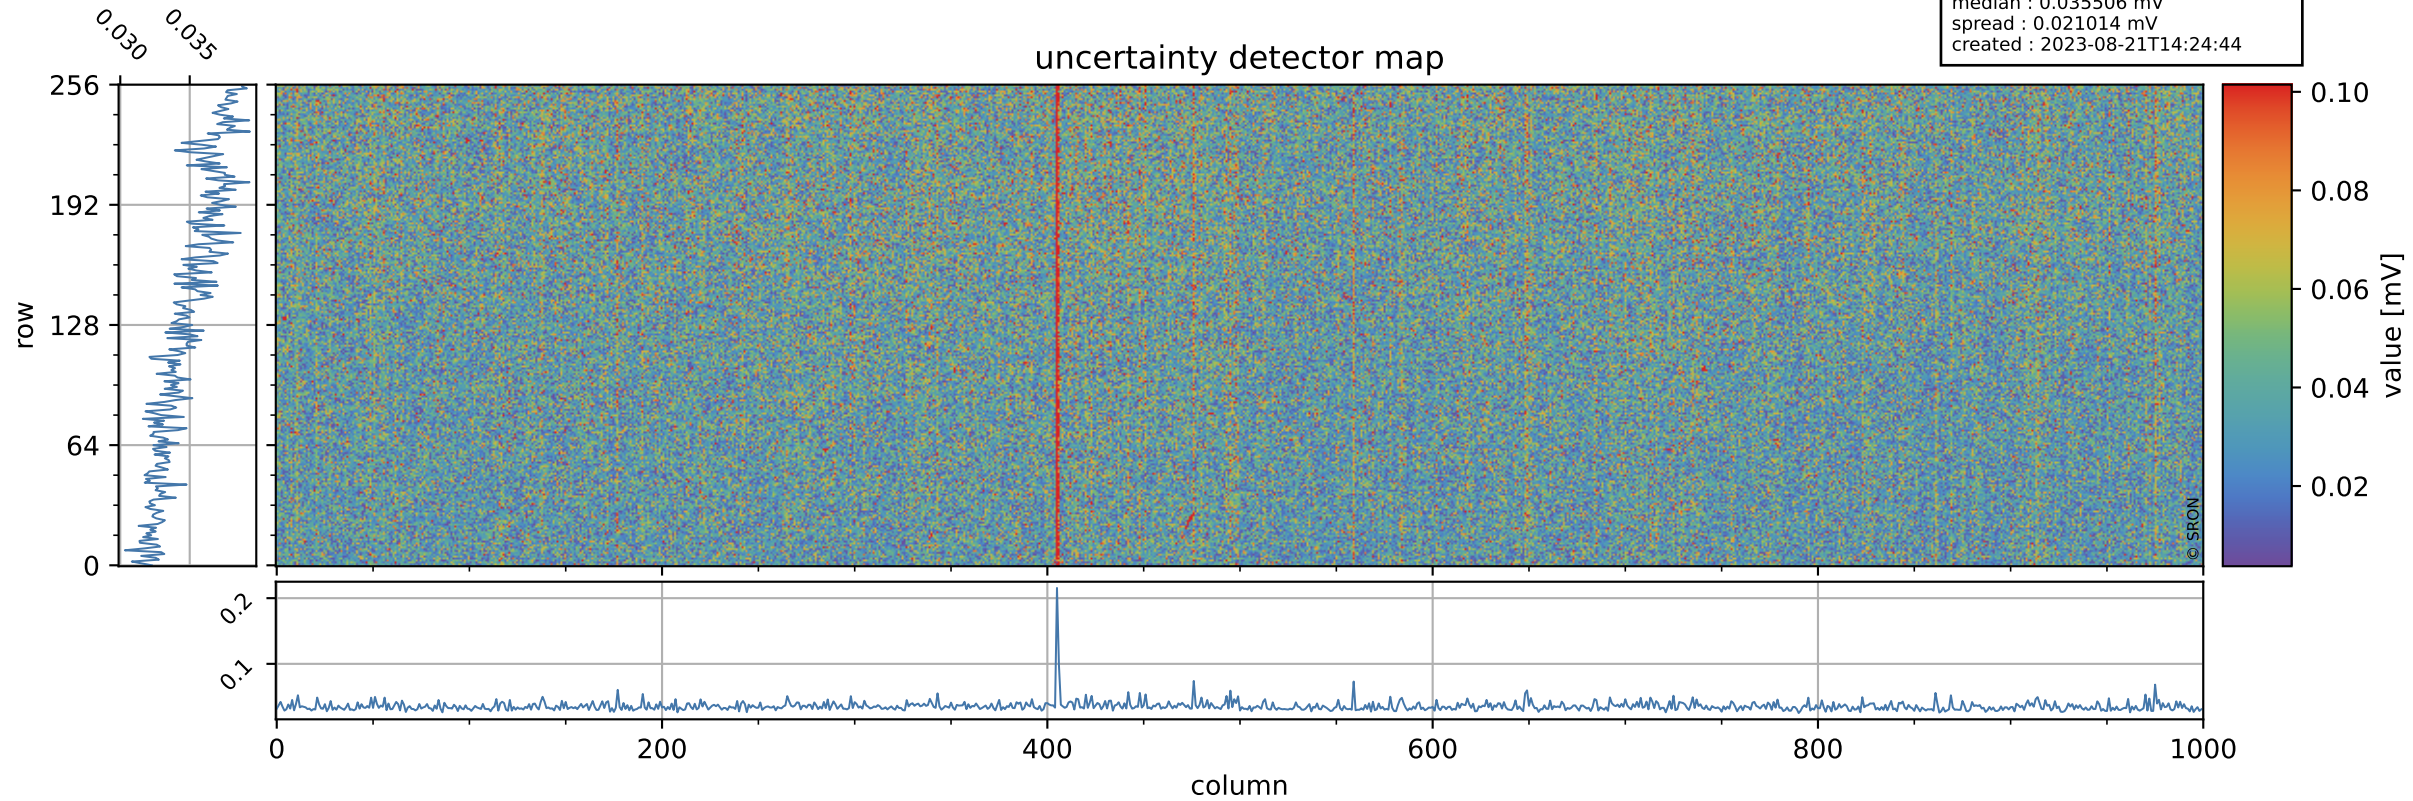

Tropomi SWIR offset (official)

orbits : 19 in [8017, 8062]
coverage : 2019-05-01 / 2019-05-04
median : 0.52598 V
spread : 0.035912 V
created : 2023-08-21T14:24:44

value detector map

Tropomi SWIR offset (official)

orbits : 19 in [8017, 8062]
coverage : 2019-05-01 / 2019-05-04
median : 0.035506 mV
spread : 0.021014 mV
created : 2023-08-21T14:24:44

uncertainty detector map

Tropomi SWIR offset (official)

orbits : 19 in [8017, 8062]
coverage : 2019-05-01 / 2019-05-04
median : -0.04439 mV
spread : 0.33638 mV
created : 2023-08-21T14:24:45

value compared with SWIR offset CKD

Tropomi SWIR offset (official) ground-tracks of Sentinel-5P

orbits : 19 in [8017, 8062]
coverage : 2019-05-01 / 2019-05-04
created : 2023-08-21T14:24:45

Tropomi SWIR offset (official)

orbits : [2827, 8062]
coverage : 2018-04-30 / 2019-05-04
created : 2023-08-21T14:24:46

trend of detector median & temperatures