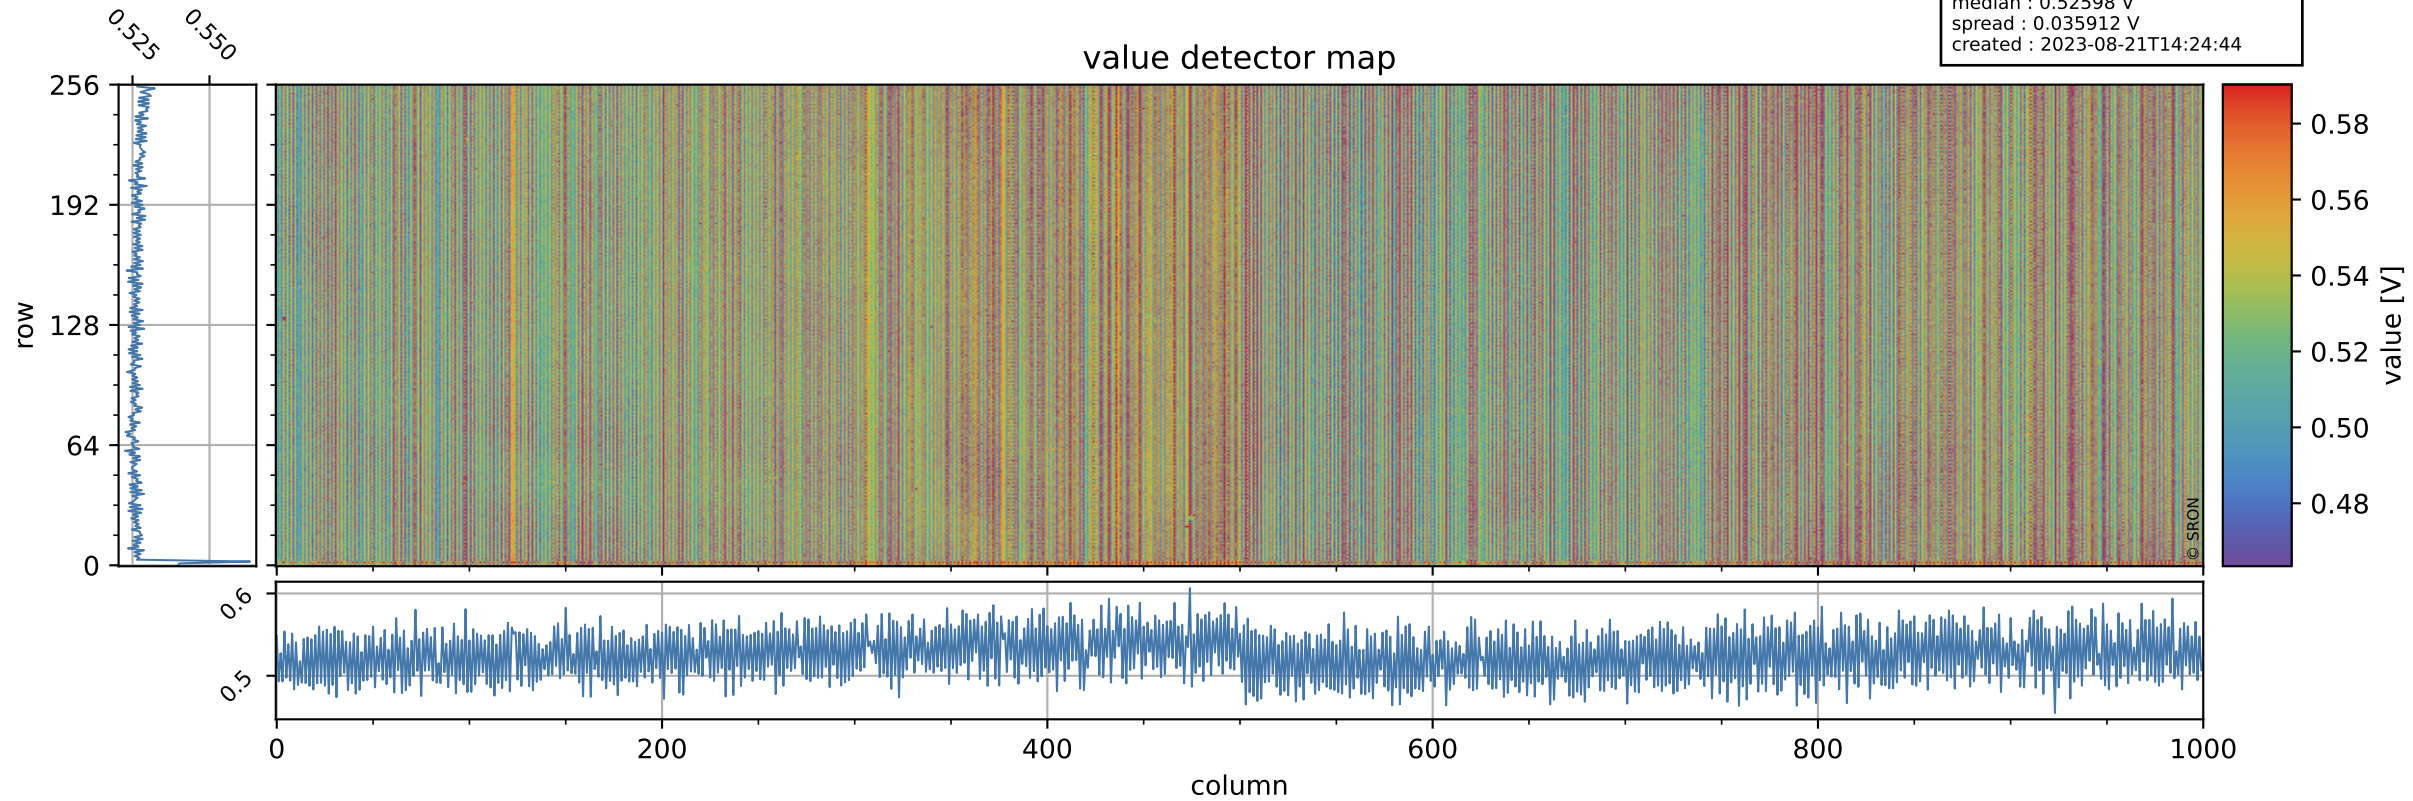

Tropomi SWIR offset (official)

orbits : 19 in [8017, 8062]
coverage : 2019-05-01 / 2019-05-04
median : 0.52598 V
spread : 0.035912 V
created : 2023-08-21T14:24:44

value detector map

Tropomi SWIR offset (official)

orbits : 19 in [8017, 8062]
coverage : 2019-05-01 / 2019-05-04
median : 0.035506 mV
spread : 0.021014 mV
created : 2023-08-21T14:24:44

uncertainty detector map

Tropomi SWIR offset (official)

orbits : 19 in [8017, 8062]
coverage : 2019-05-01 / 2019-05-04
median : -0.04439 mV
spread : 0.33638 mV
created : 2023-08-21T14:24:45

value compared with SWIR offset CKD

Tropomi SWIR offset (official) ground-tracks of Sentinel-5P

orbits : 19 in [8017, 8062]
coverage : 2019-05-01 / 2019-05-04
created : 2023-08-21T14:24:45

Tropomi SWIR offset (official)

orbits : [2827, 8062]
coverage : 2018-04-30 / 2019-05-04
created : 2023-08-21T14:24:46

trend of detector median & temperatures