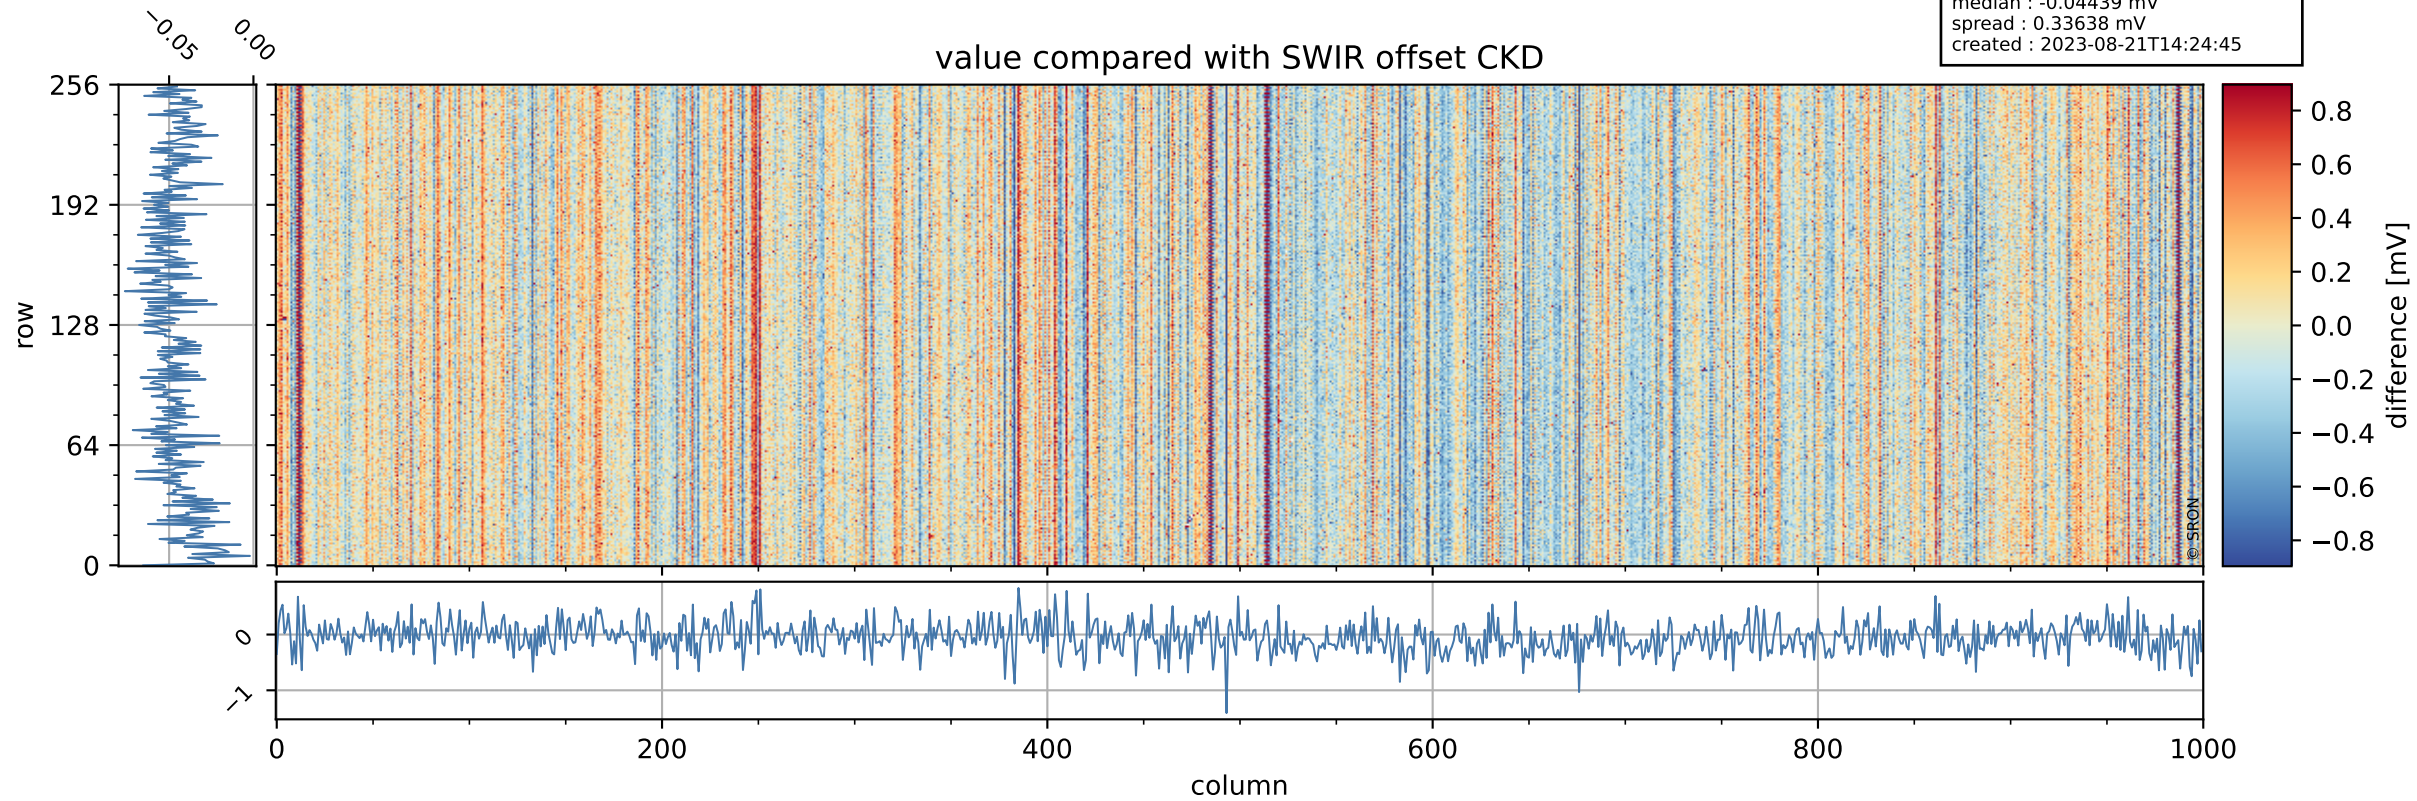

Tropomi SWIR offset (official)

orbits : 19 in [8017, 8062]
coverage : 2019-05-01 / 2019-05-04
median : 0.52598 V
spread : 0.035912 V
created : 2023-08-21T14:24:44

value detector map

Tropomi SWIR offset (official)

orbits : 19 in [8017, 8062]
coverage : 2019-05-01 / 2019-05-04
median : 0.035506 mV
spread : 0.021014 mV
created : 2023-08-21T14:24:44

uncertainty detector map

Tropomi SWIR offset (official)

orbits : 19 in [8017, 8062]
coverage : 2019-05-01 / 2019-05-04
median : -0.04439 mV
spread : 0.33638 mV
created : 2023-08-21T14:24:45

value compared with SWIR offset CKD

Tropomi SWIR offset (official) ground-tracks of Sentinel-5P

orbits : 19 in [8017, 8062]
coverage : 2019-05-01 / 2019-05-04
created : 2023-08-21T14:24:45

Tropomi SWIR offset (official)

orbits : [2827, 8062]
coverage : 2018-04-30 / 2019-05-04
created : 2023-08-21T14:24:46

trend of detector median & temperatures