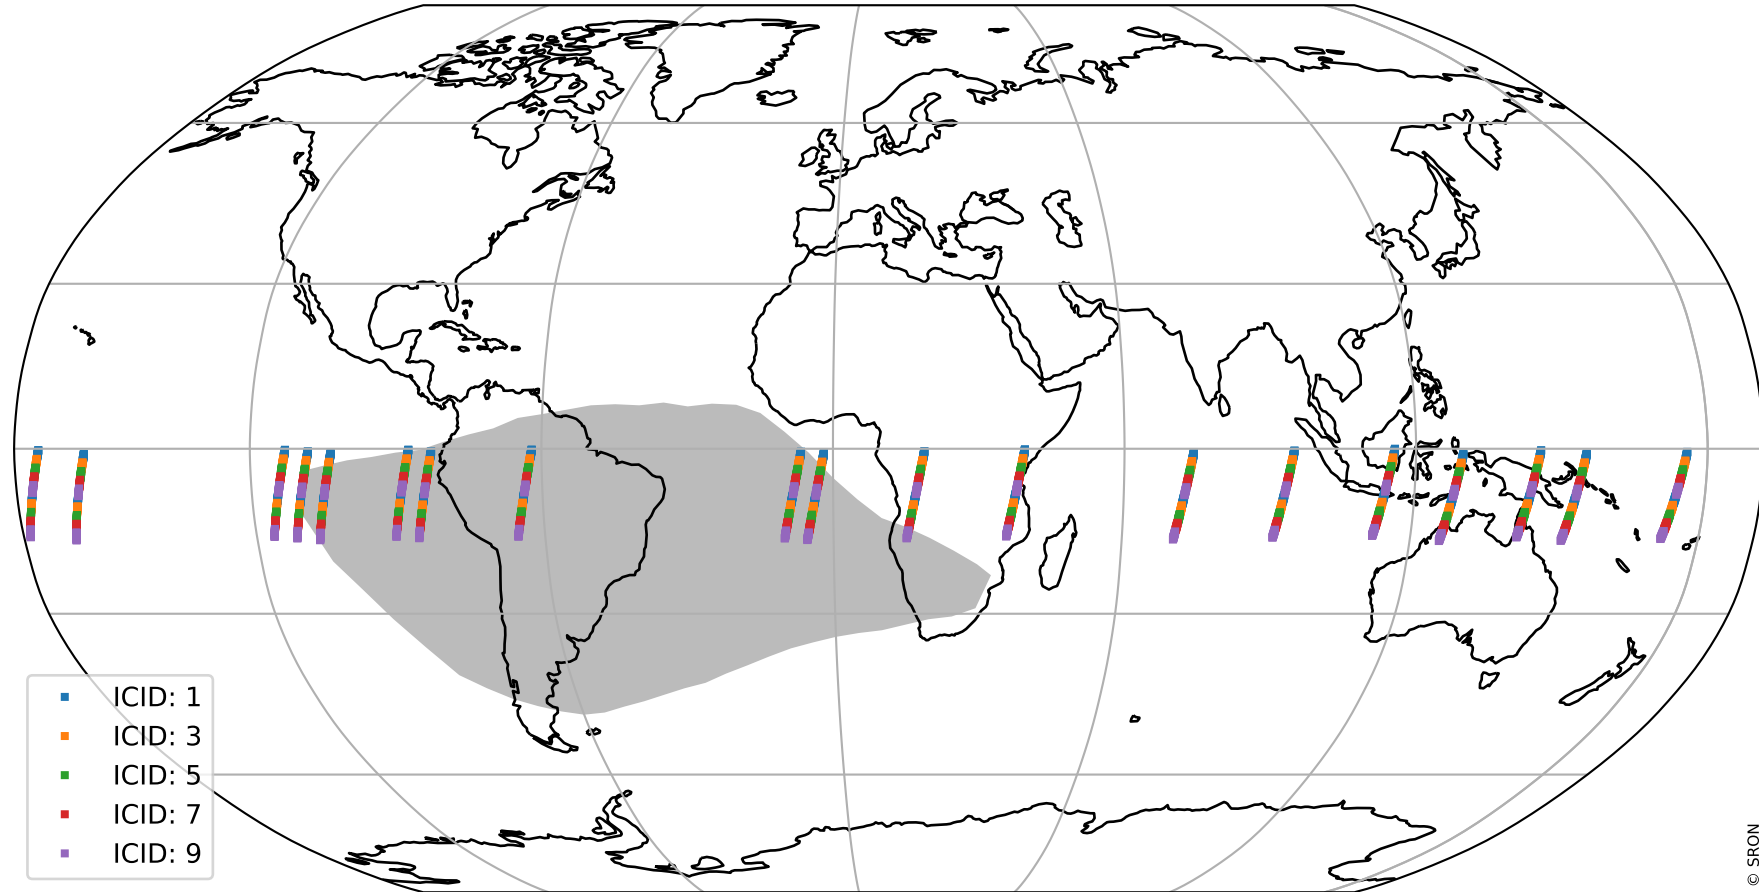

Tropomi SWIR offset (official)

orbits : 19 in [8017, 8062]
coverage : 2019-05-01 / 2019-05-04
median : 0.52598 V
spread : 0.035912 V
created : 2023-08-21T14:24:44

value detector map

Tropomi SWIR offset (official)

orbits : 19 in [8017, 8062]
coverage : 2019-05-01 / 2019-05-04
median : 0.035506 mV
spread : 0.021014 mV
created : 2023-08-21T14:24:44

uncertainty detector map

Tropomi SWIR offset (official)

orbits : 19 in [8017, 8062]
coverage : 2019-05-01 / 2019-05-04
median : -0.04439 mV
spread : 0.33638 mV
created : 2023-08-21T14:24:45

value compared with SWIR offset CKD

Tropomi SWIR offset (official) ground-tracks of Sentinel-5P

orbits : 19 in [8017, 8062]
coverage : 2019-05-01 / 2019-05-04
created : 2023-08-21T14:24:45

Tropomi SWIR offset (official)

orbits : [2827, 8062]
coverage : 2018-04-30 / 2019-05-04
created : 2023-08-21T14:24:46

trend of detector median & temperatures