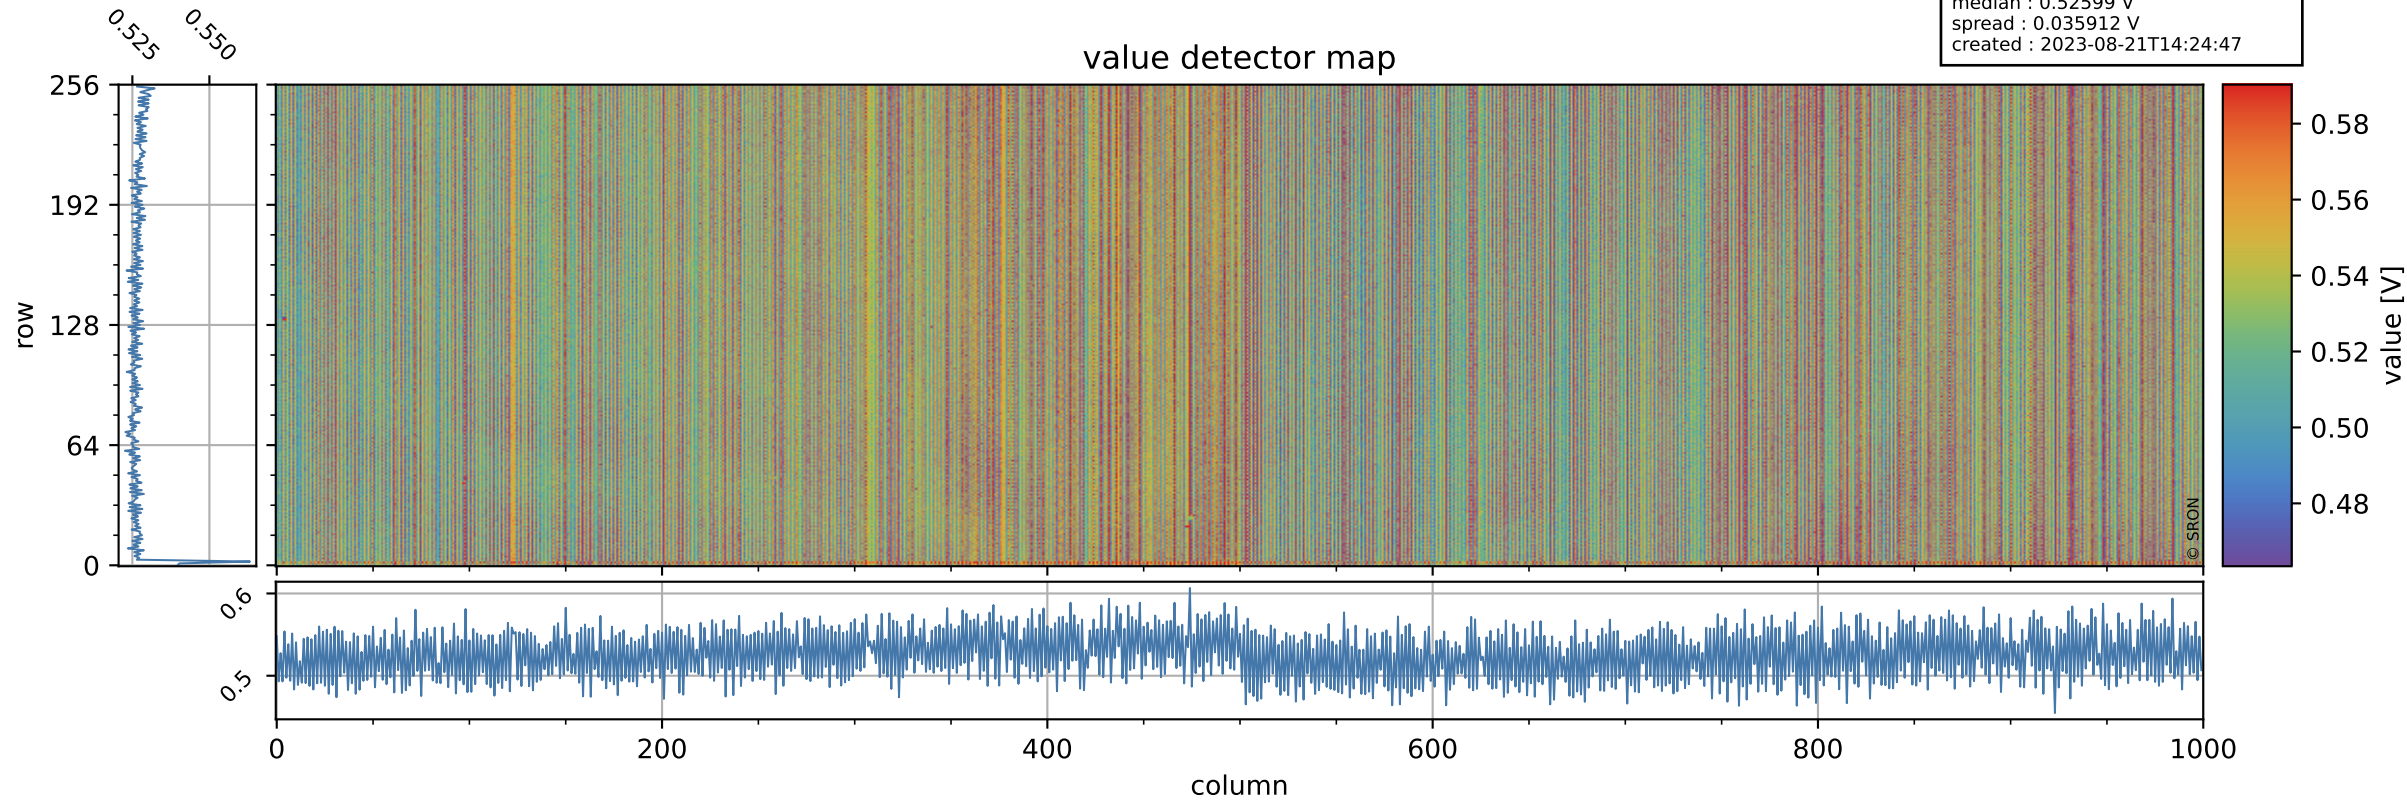

Tropomi SWIR offset (official)

orbits : 19 in [8032, 8077]
coverage : 2019-05-02 / 2019-05-05
median : 0.52599 V
spread : 0.035912 V
created : 2023-08-21T14:24:47

value detector map

Tropomi SWIR offset (official)

orbits : 19 in [8032, 8077]
coverage : 2019-05-02 / 2019-05-05
median : 0.035019 mV
spread : 0.020736 mV
created : 2023-08-21T14:24:47

Tropomi SWIR offset (official)

orbits : 19 in [8032, 8077]
coverage : 2019-05-02 / 2019-05-05
median : -0.032123 mV
spread : 0.3337 mV
created : 2023-08-21T14:24:48

value compared with SWIR offset CKD

Tropomi SWIR offset (official) ground-tracks of Sentinel-5P

orbits : 19 in [8032, 8077]
coverage : 2019-05-02 / 2019-05-05
created : 2023-08-21T14:24:48

Tropomi SWIR offset (official)

orbits : [2827, 8077]
coverage : 2018-04-30 / 2019-05-05
created : 2023-08-21T14:24:49

trend of detector median & temperatures