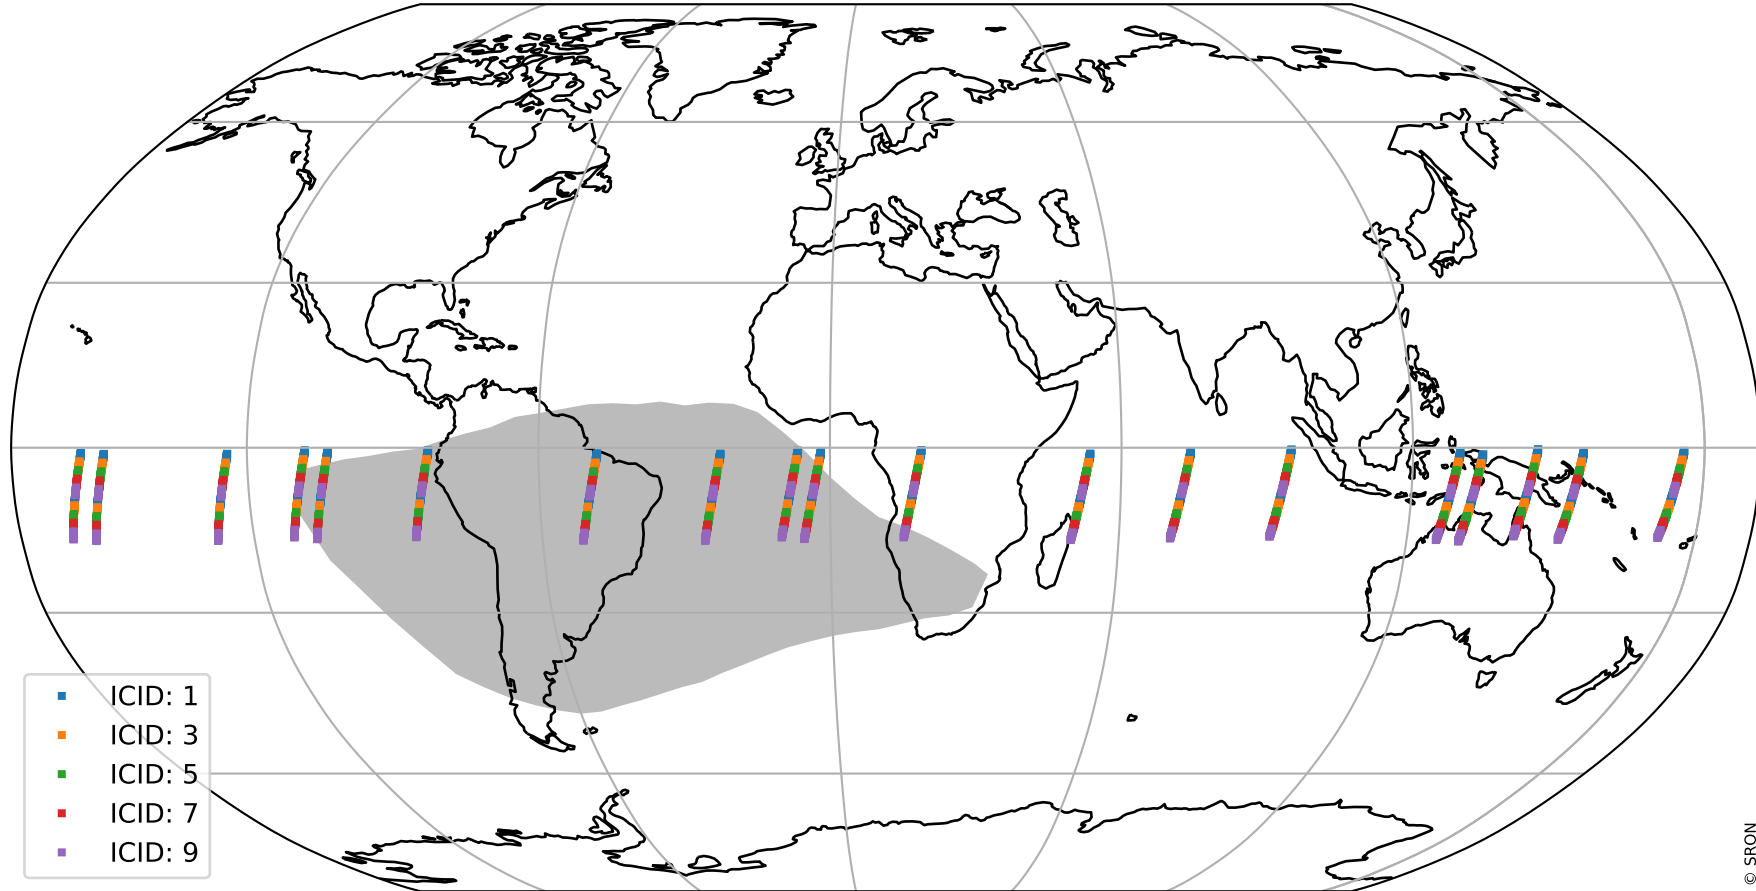

Tropomi SWIR offset (official)

orbits : 19 in [8032, 8077]
coverage : 2019-05-02 / 2019-05-05
median : 0.52599 V
spread : 0.035912 V
created : 2023-08-21T14:24:47

value detector map

Tropomi SWIR offset (official)

orbits : 19 in [8032, 8077]
coverage : 2019-05-02 / 2019-05-05
median : 0.035019 mV
spread : 0.020736 mV
created : 2023-08-21T14:24:47

Tropomi SWIR offset (official)

orbits : 19 in [8032, 8077]
coverage : 2019-05-02 / 2019-05-05
median : -0.032123 mV
spread : 0.3337 mV
created : 2023-08-21T14:24:48

value compared with SWIR offset CKD

Tropomi SWIR offset (official) ground-tracks of Sentinel-5P

orbits : 19 in [8032, 8077]
coverage : 2019-05-02 / 2019-05-05
created : 2023-08-21T14:24:48

Tropomi SWIR offset (official)

orbits : [2827, 8077]
coverage : 2018-04-30 / 2019-05-05
created : 2023-08-21T14:24:49

trend of detector median & temperatures