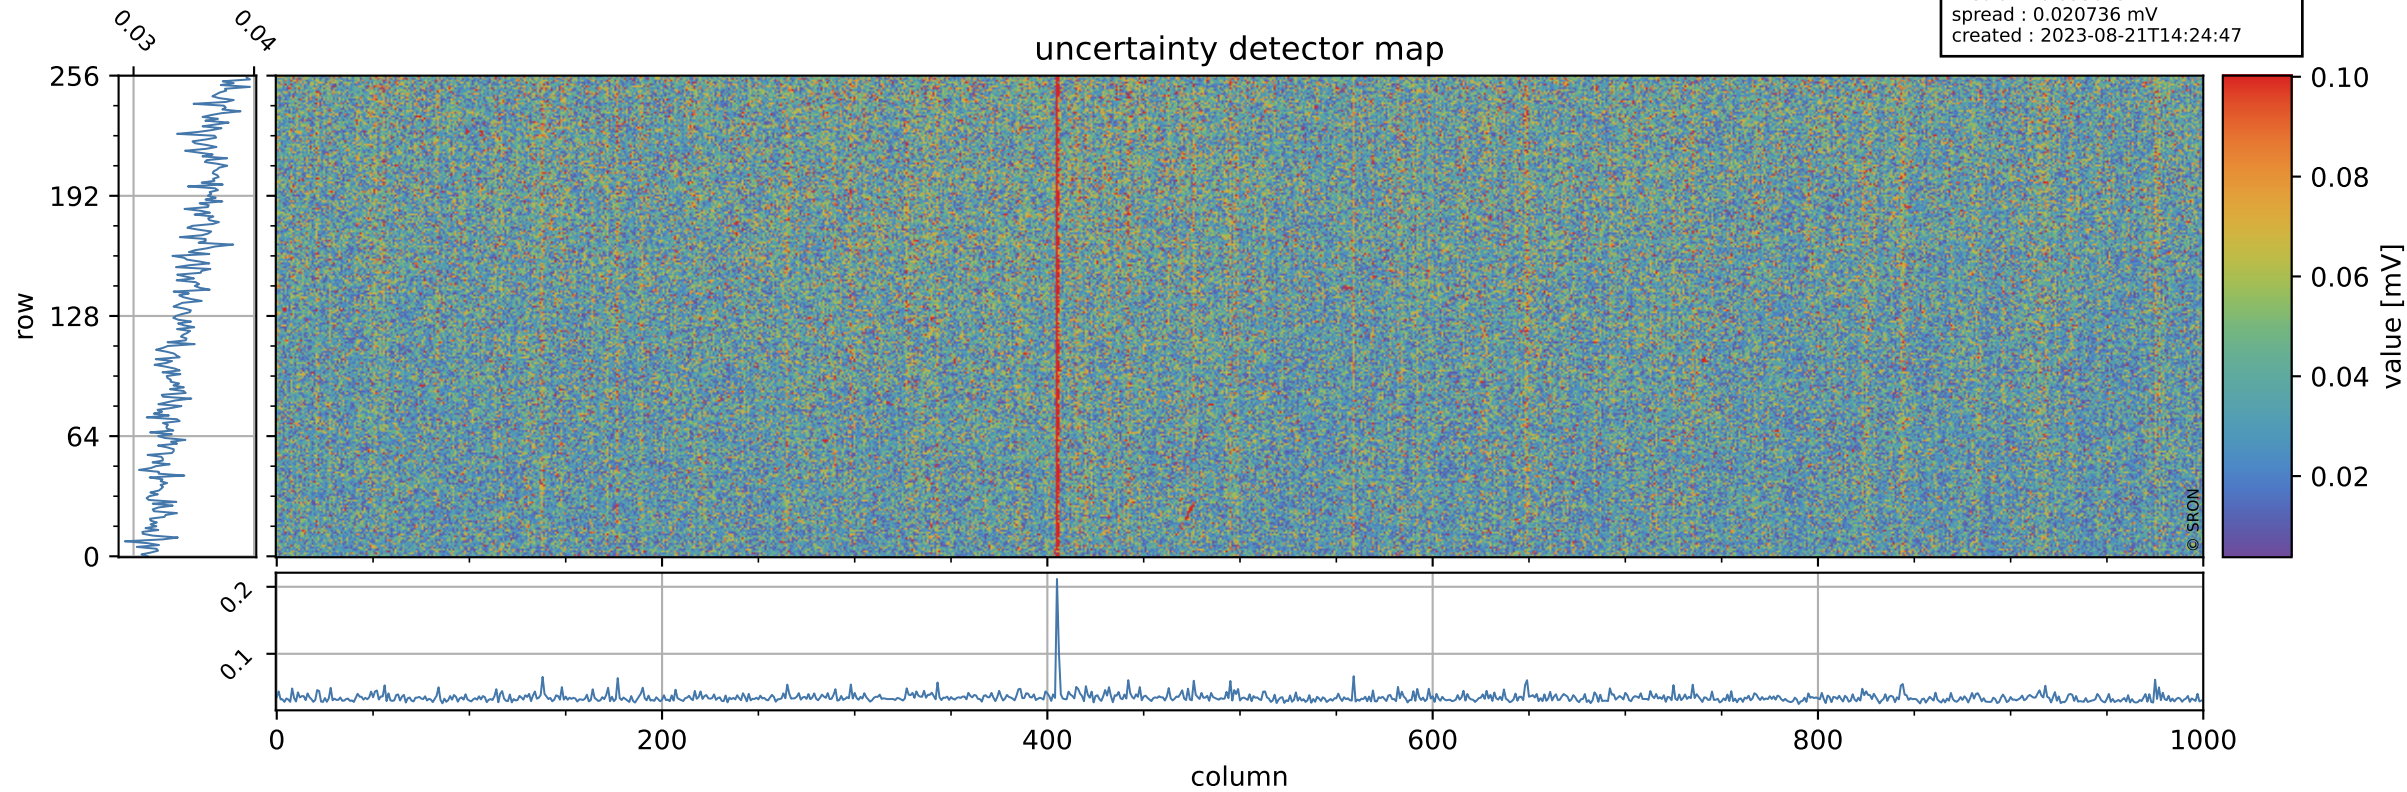

Tropomi SWIR offset (official)

orbits : 19 in [8032, 8077]
coverage : 2019-05-02 / 2019-05-05
median : 0.52599 V
spread : 0.035912 V
created : 2023-08-21T14:24:47

value detector map

Tropomi SWIR offset (official)

orbits : 19 in [8032, 8077]
coverage : 2019-05-02 / 2019-05-05
median : 0.035019 mV
spread : 0.020736 mV
created : 2023-08-21T14:24:47

Tropomi SWIR offset (official)

orbits : 19 in [8032, 8077]
coverage : 2019-05-02 / 2019-05-05
median : -0.032123 mV
spread : 0.3337 mV
created : 2023-08-21T14:24:48

value compared with SWIR offset CKD

Tropomi SWIR offset (official) ground-tracks of Sentinel-5P

orbits : 19 in [8032, 8077]
coverage : 2019-05-02 / 2019-05-05
created : 2023-08-21T14:24:48

Tropomi SWIR offset (official)

orbits : [2827, 8077]
coverage : 2018-04-30 / 2019-05-05
created : 2023-08-21T14:24:49

trend of detector median & temperatures