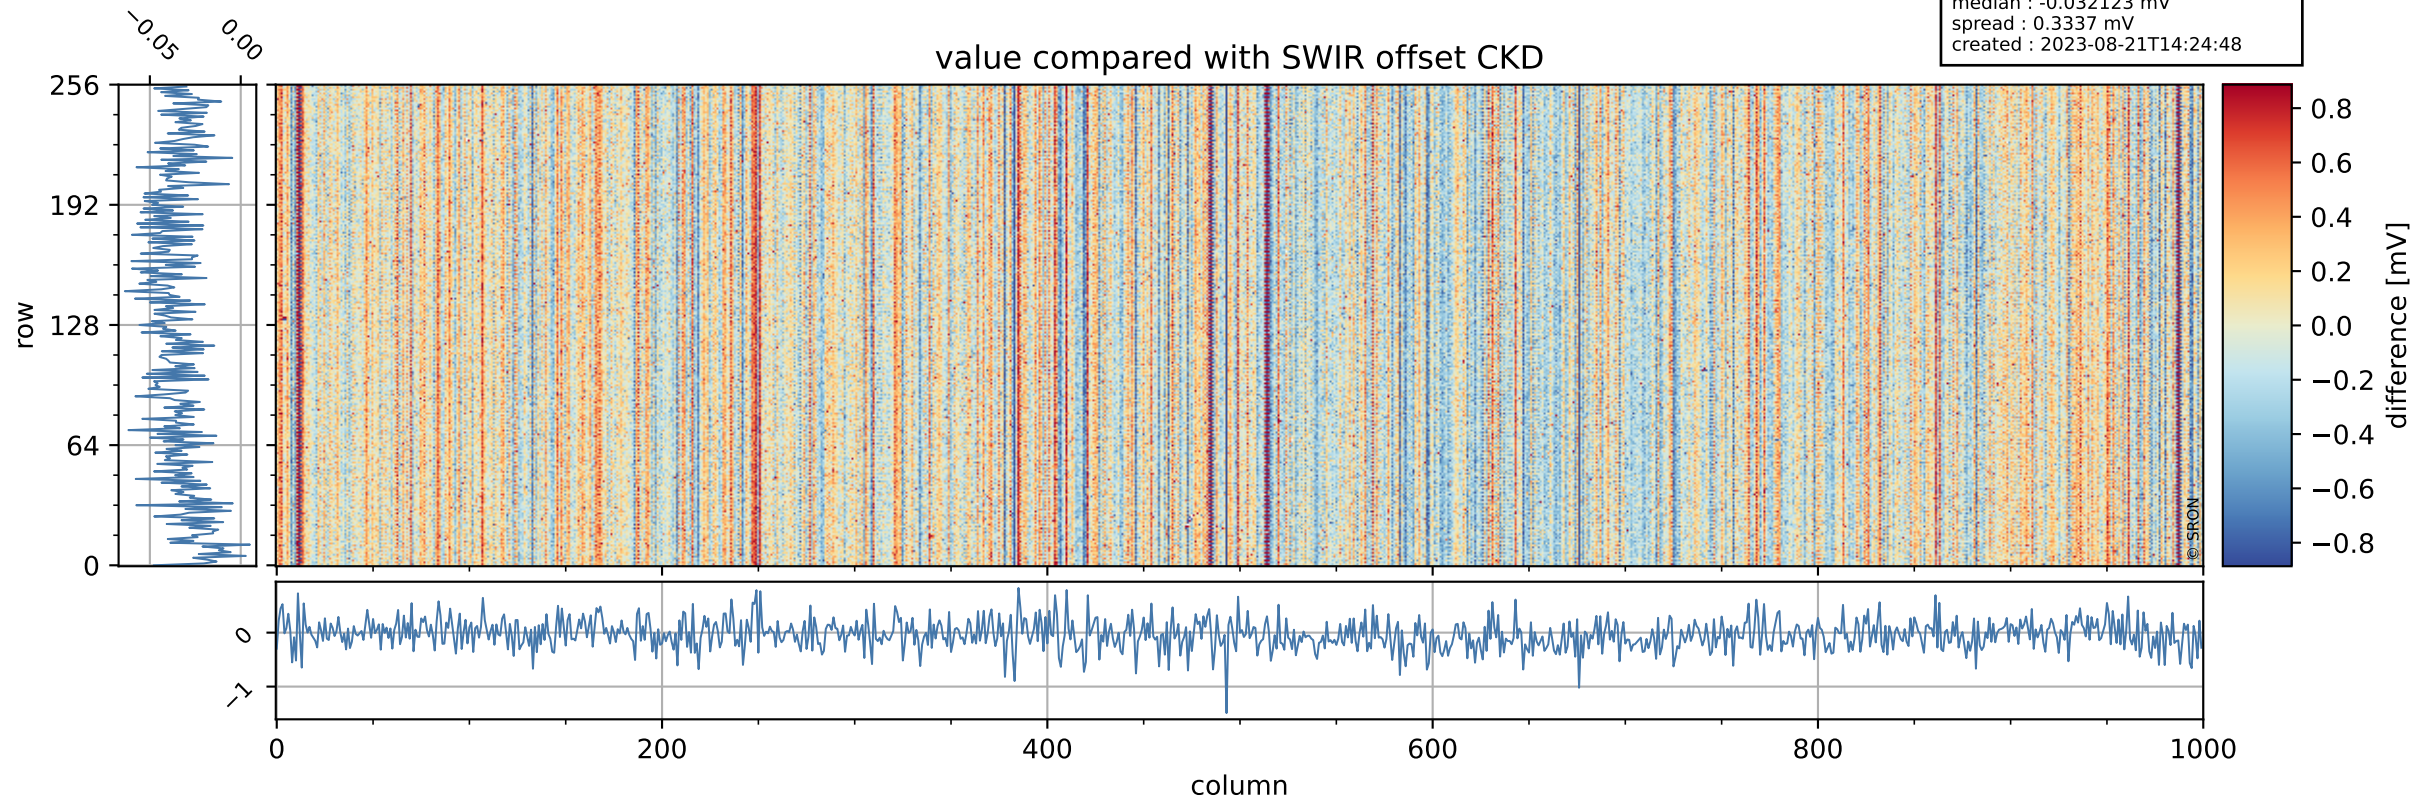

Tropomi SWIR offset (official)

orbits : 19 in [8032, 8077]
coverage : 2019-05-02 / 2019-05-05
median : 0.52599 V
spread : 0.035912 V
created : 2023-08-21T14:24:47

value detector map

Tropomi SWIR offset (official)

orbits : 19 in [8032, 8077]
coverage : 2019-05-02 / 2019-05-05
median : 0.035019 mV
spread : 0.020736 mV
created : 2023-08-21T14:24:47

Tropomi SWIR offset (official)

orbits : 19 in [8032, 8077]
coverage : 2019-05-02 / 2019-05-05
median : -0.032123 mV
spread : 0.3337 mV
created : 2023-08-21T14:24:48

value compared with SWIR offset CKD

Tropomi SWIR offset (official) ground-tracks of Sentinel-5P

orbits : 19 in [8032, 8077]
coverage : 2019-05-02 / 2019-05-05
created : 2023-08-21T14:24:48

Tropomi SWIR offset (official)

orbits : [2827, 8077]
coverage : 2018-04-30 / 2019-05-05
created : 2023-08-21T14:24:49

trend of detector median & temperatures