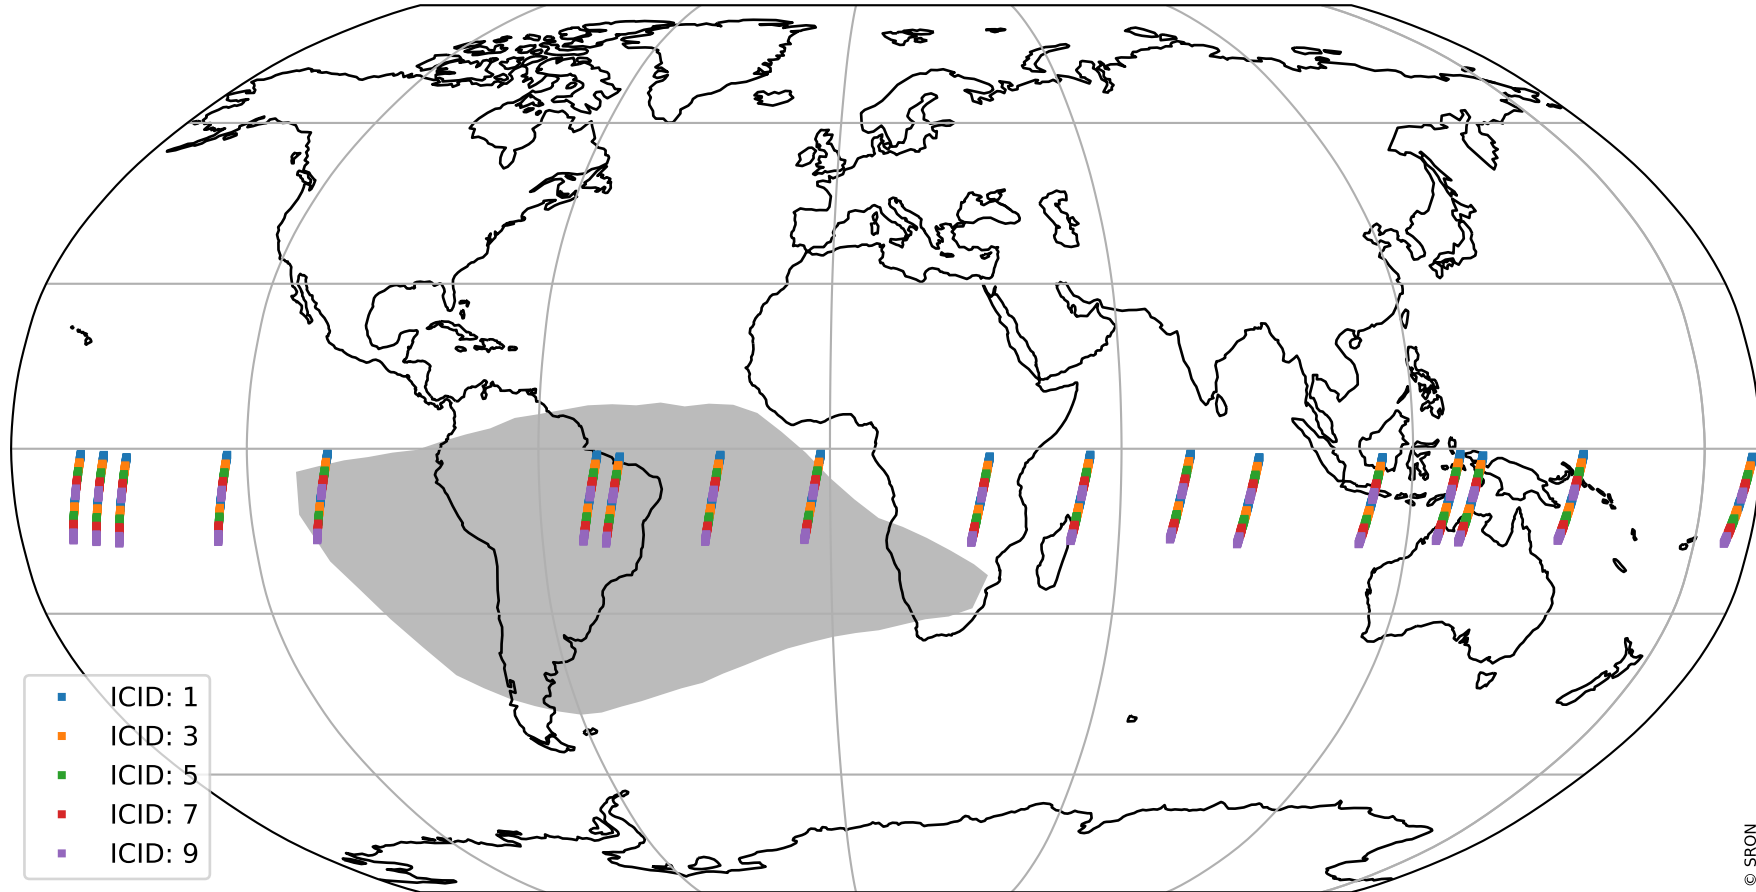

Tropomi SWIR offset (official)

orbits : 18 in [8047, 8092]
coverage : 2019-05-03 / 2019-05-06
median : 0.526 V
spread : 0.035911 V
created : 2023-08-21T14:24:50

value detector map

Tropomi SWIR offset (official)

orbits : 18 in [8047, 8092]
coverage : 2019-05-03 / 2019-05-06
median : 33.969 μV
spread : 20.22 μV
created : 2023-08-21T14:24:51

Tropomi SWIR offset (official)

orbits : 18 in [8047, 8092]
coverage : 2019-05-03 / 2019-05-06
median : -0.017199 mV
spread : 0.33304 mV
created : 2023-08-21T14:24:51

value compared with SWIR offset CKD

Tropomi SWIR offset (official) ground-tracks of Sentinel-5P

orbits : 18 in [8047, 8092]
coverage : 2019-05-03 / 2019-05-06
created : 2023-08-21T14:24:51

Tropomi SWIR offset (official)

orbits : [2827, 8092]
coverage : 2018-04-30 / 2019-05-06
created : 2023-08-21T14:24:52

trend of detector median & temperatures