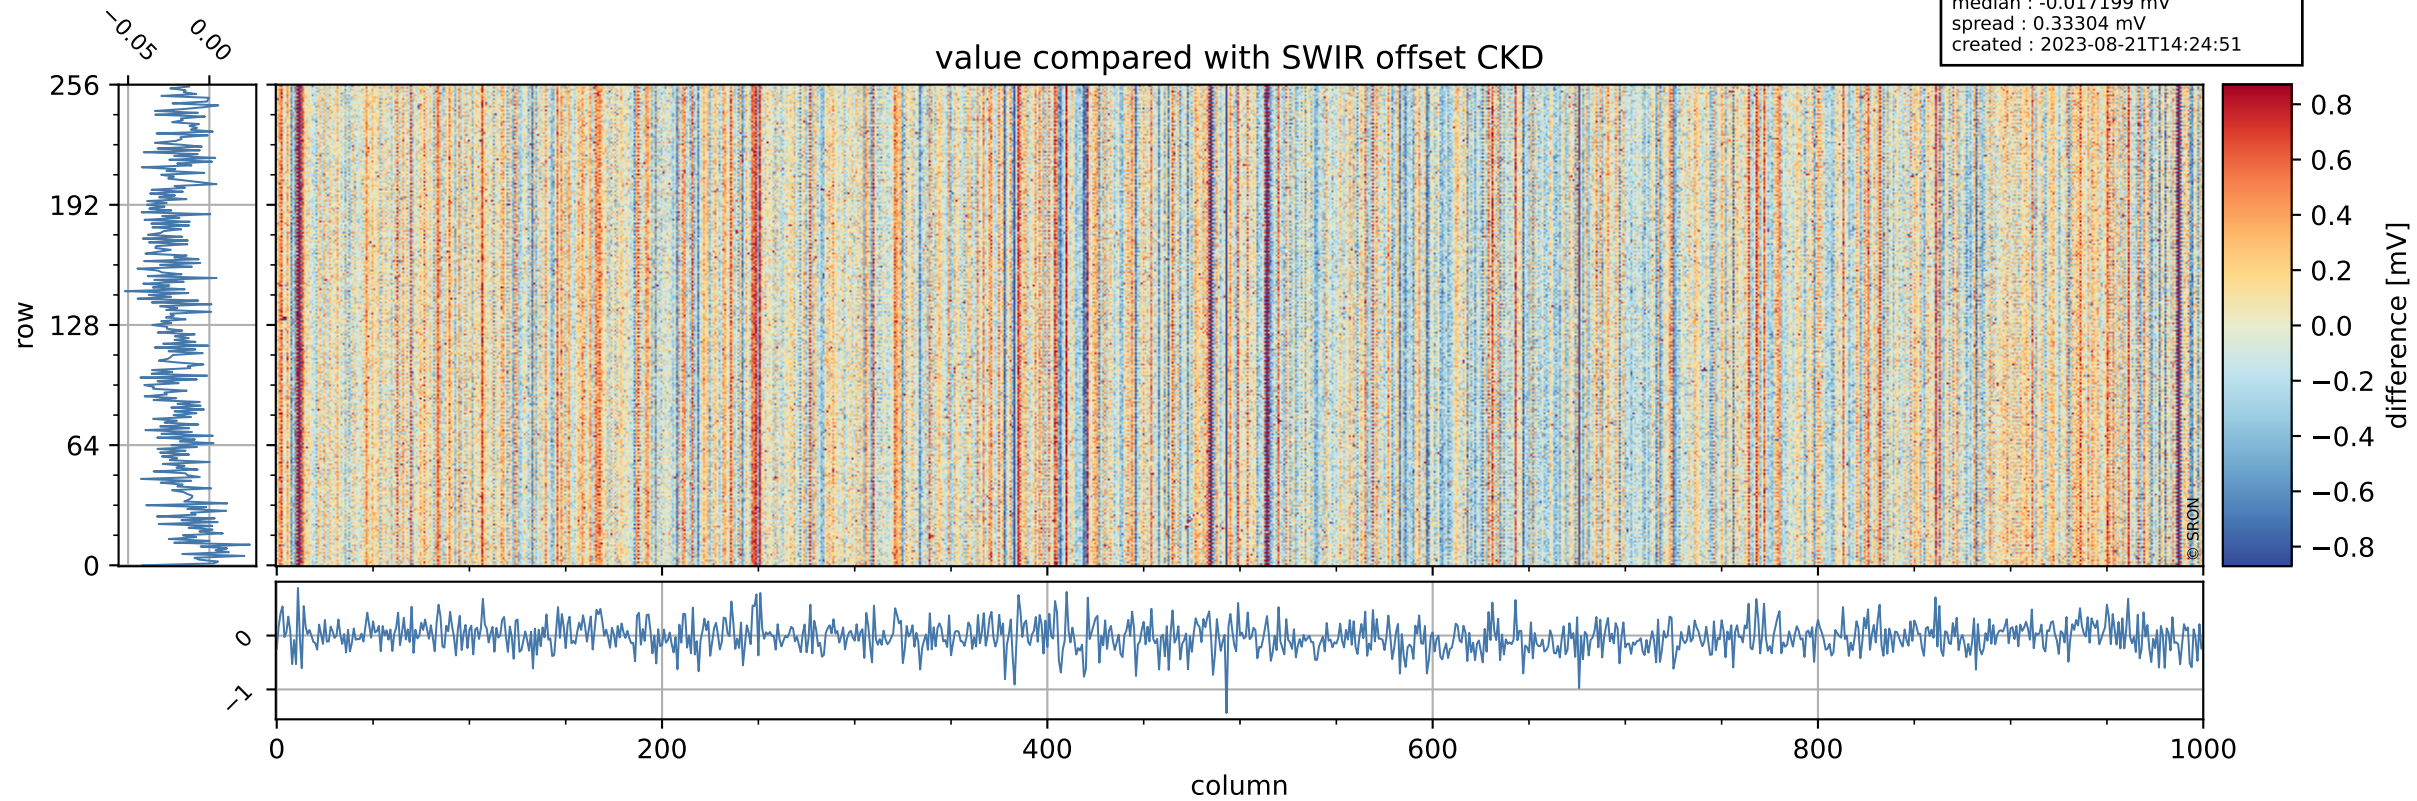

Tropomi SWIR offset (official)

orbits : 18 in [8047, 8092]
coverage : 2019-05-03 / 2019-05-06
median : 0.526 V
spread : 0.035911 V
created : 2023-08-21T14:24:50

value detector map

Tropomi SWIR offset (official)

orbits : 18 in [8047, 8092]
coverage : 2019-05-03 / 2019-05-06
median : 33.969 μV
spread : 20.22 μV
created : 2023-08-21T14:24:51

Tropomi SWIR offset (official)

orbits : 18 in [8047, 8092]
coverage : 2019-05-03 / 2019-05-06
median : -0.017199 mV
spread : 0.33304 mV
created : 2023-08-21T14:24:51

value compared with SWIR offset CKD

Tropomi SWIR offset (official) ground-tracks of Sentinel-5P

orbits : 18 in [8047, 8092]
coverage : 2019-05-03 / 2019-05-06
created : 2023-08-21T14:24:51

Tropomi SWIR offset (official)

orbits : [2827, 8092]
coverage : 2018-04-30 / 2019-05-06
created : 2023-08-21T14:24:52

trend of detector median & temperatures