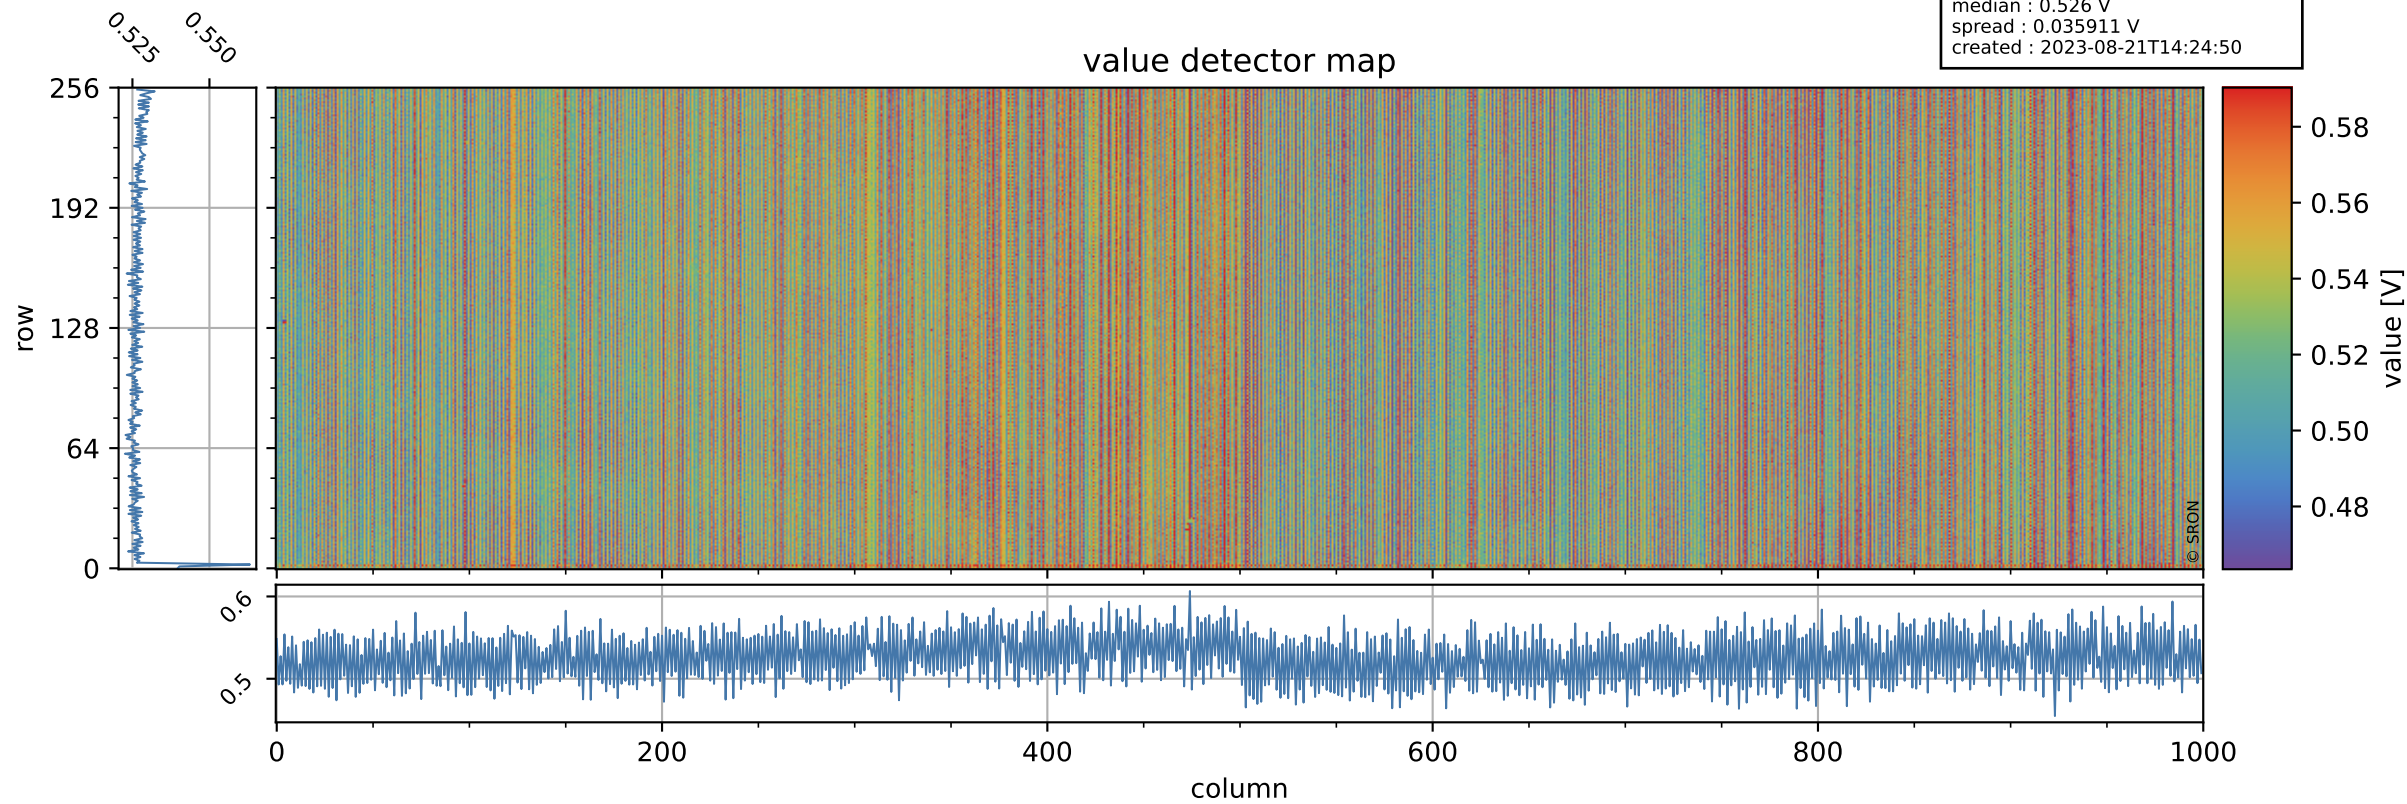

Tropomi SWIR offset (official)

orbits : 18 in [8047, 8092]
coverage : 2019-05-03 / 2019-05-06
median : 0.526 V
spread : 0.035911 V
created : 2023-08-21T14:24:50

value detector map

Tropomi SWIR offset (official)

orbits : 18 in [8047, 8092]
coverage : 2019-05-03 / 2019-05-06
median : 33.969 μV
spread : 20.22 μV
created : 2023-08-21T14:24:51

Tropomi SWIR offset (official)

orbits : 18 in [8047, 8092]
coverage : 2019-05-03 / 2019-05-06
median : -0.017199 mV
spread : 0.33304 mV
created : 2023-08-21T14:24:51

value compared with SWIR offset CKD

Tropomi SWIR offset (official) ground-tracks of Sentinel-5P

orbits : 18 in [8047, 8092]
coverage : 2019-05-03 / 2019-05-06
created : 2023-08-21T14:24:51

Tropomi SWIR offset (official)

orbits : [2827, 8092]
coverage : 2018-04-30 / 2019-05-06
created : 2023-08-21T14:24:52

trend of detector median & temperatures