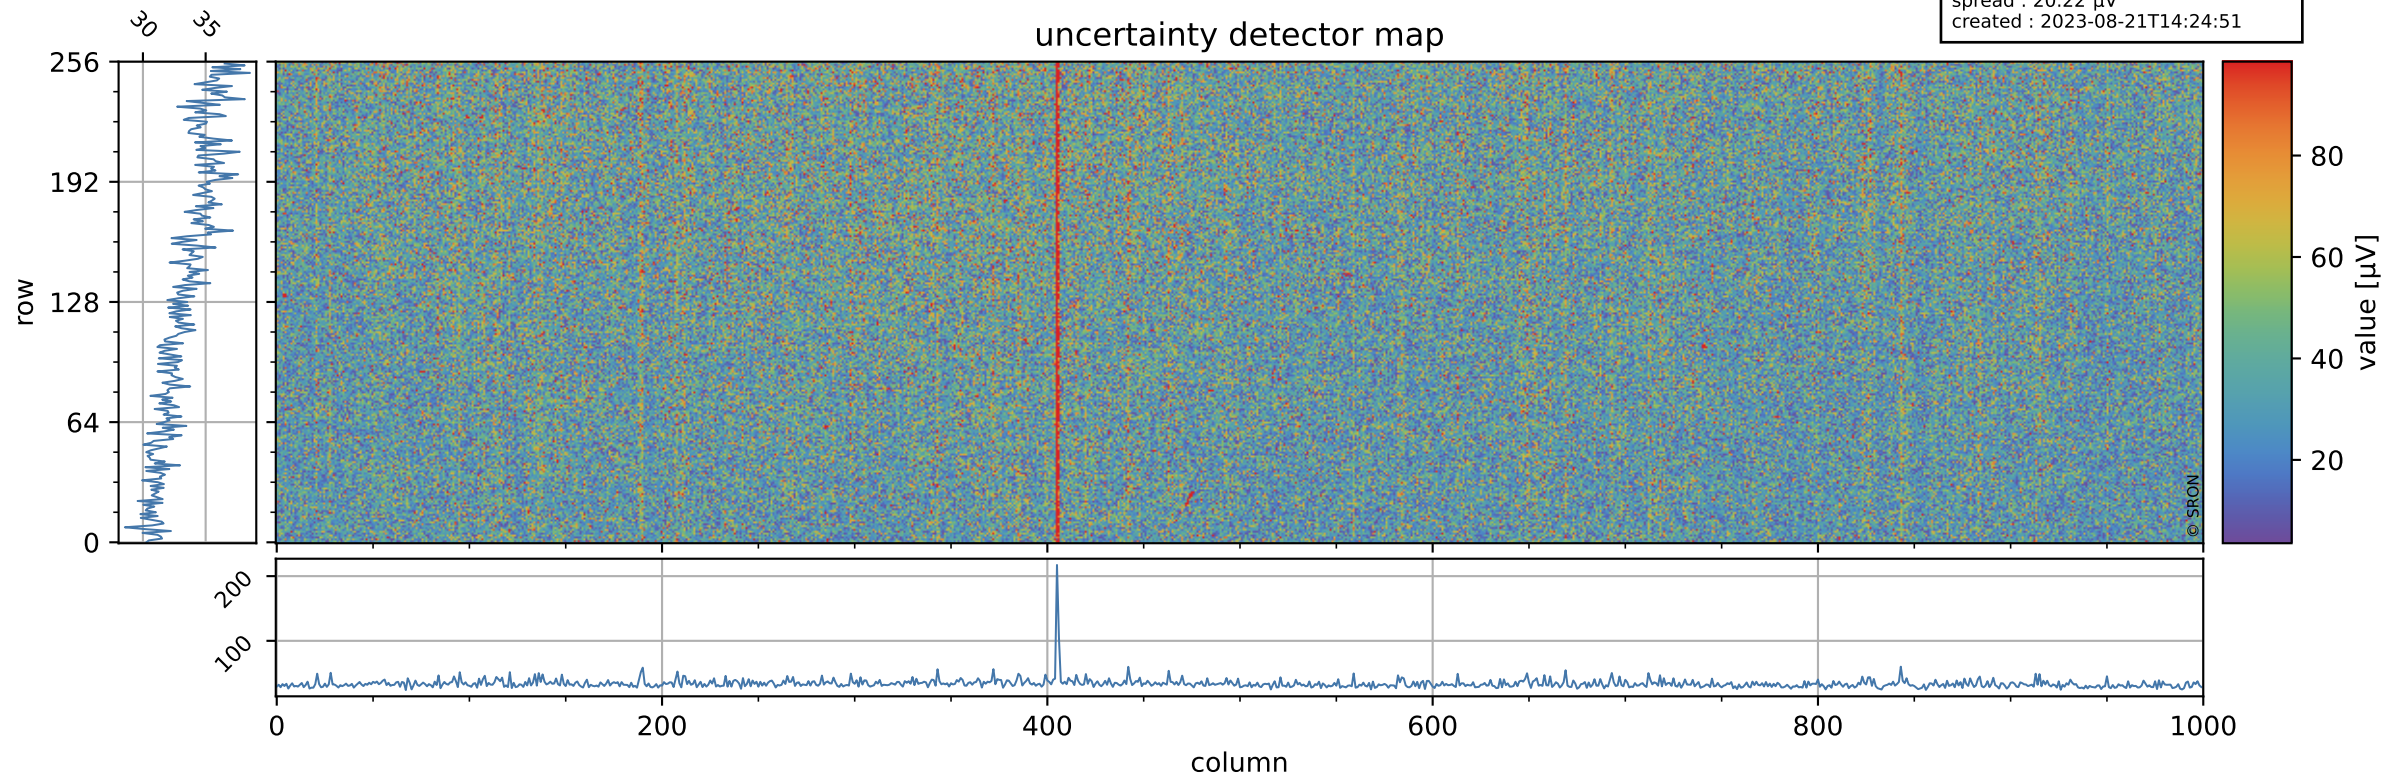

Tropomi SWIR offset (official)

orbits : 18 in [8047, 8092]
coverage : 2019-05-03 / 2019-05-06
median : 0.526 V
spread : 0.035911 V
created : 2023-08-21T14:24:50

value detector map

Tropomi SWIR offset (official)

orbits : 18 in [8047, 8092]
coverage : 2019-05-03 / 2019-05-06
median : 33.969 μV
spread : 20.22 μV
created : 2023-08-21T14:24:51

Tropomi SWIR offset (official)

orbits : 18 in [8047, 8092]
coverage : 2019-05-03 / 2019-05-06
median : -0.017199 mV
spread : 0.33304 mV
created : 2023-08-21T14:24:51

value compared with SWIR offset CKD

Tropomi SWIR offset (official) ground-tracks of Sentinel-5P

orbits : 18 in [8047, 8092]
coverage : 2019-05-03 / 2019-05-06
created : 2023-08-21T14:24:51

Tropomi SWIR offset (official)

orbits : [2827, 8092]
coverage : 2018-04-30 / 2019-05-06
created : 2023-08-21T14:24:52

trend of detector median & temperatures