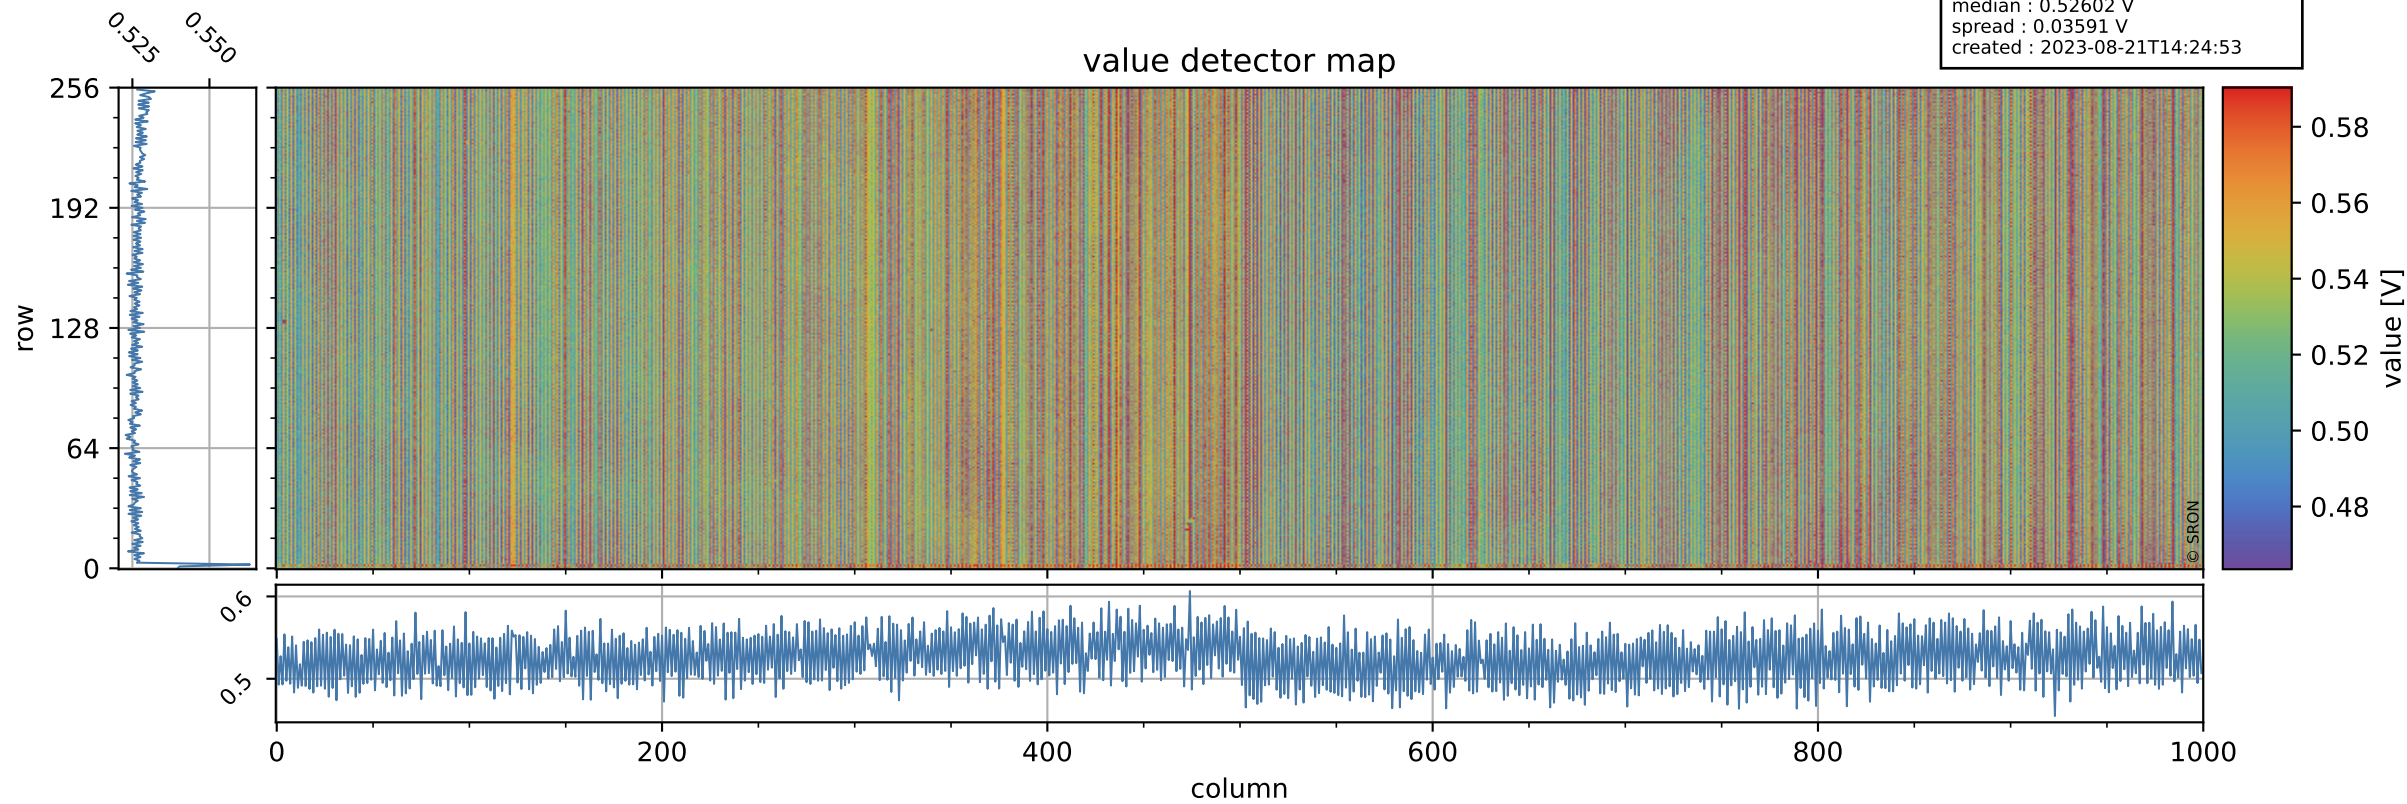

Tropomi SWIR offset (official)

orbits : 19 in [8062, 8107]
coverage : 2019-05-04 / 2019-05-07
median : 0.52602 V
spread : 0.03591 V
created : 2023-08-21T14:24:53

value detector map

Tropomi SWIR offset (official)

orbits : 19 in [8062, 8107]
coverage : 2019-05-04 / 2019-05-07
median : 33.648 μV
spread : 19.822 μV
created : 2023-08-21T14:24:53

Tropomi SWIR offset (official)

orbits : 19 in [8062, 8107]
coverage : 2019-05-04 / 2019-05-07
median : -0.00038647 mV
spread : 0.33386 mV
created : 2023-08-21T14:24:54

value compared with SWIR offset CKD

Tropomi SWIR offset (official) ground-tracks of Sentinel-5P

orbits : 19 in [8062, 8107]
coverage : 2019-05-04 / 2019-05-07
created : 2023-08-21T14:24:54

Tropomi SWIR offset (official)

orbits : [2827, 8107]
coverage : 2018-04-30 / 2019-05-07
created : 2023-08-21T14:24:55

trend of detector median & temperatures