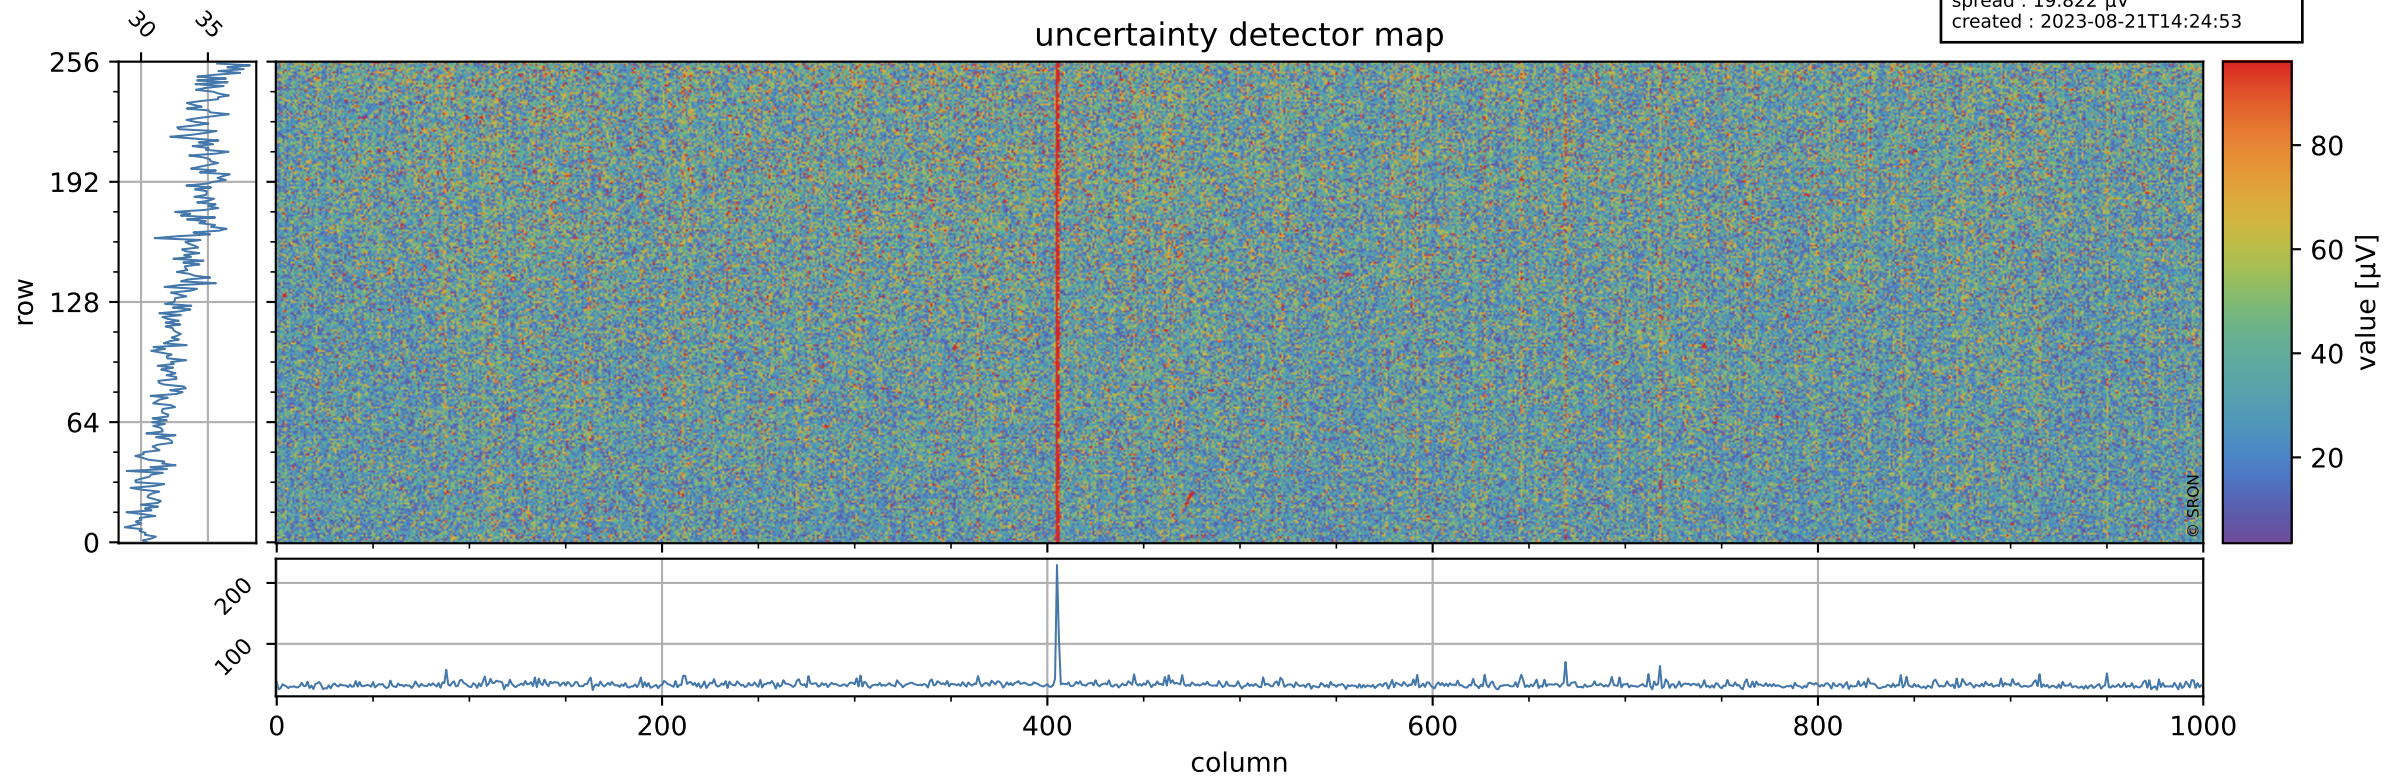

Tropomi SWIR offset (official)

orbits : 19 in [8062, 8107]
coverage : 2019-05-04 / 2019-05-07
median : 0.52602 V
spread : 0.03591 V
created : 2023-08-21T14:24:53

value detector map

Tropomi SWIR offset (official)

orbits : 19 in [8062, 8107]
coverage : 2019-05-04 / 2019-05-07
median : 33.648 μV
spread : 19.822 μV
created : 2023-08-21T14:24:53

Tropomi SWIR offset (official)

orbits : 19 in [8062, 8107]
coverage : 2019-05-04 / 2019-05-07
median : -0.00038647 mV
spread : 0.33386 mV
created : 2023-08-21T14:24:54

value compared with SWIR offset CKD

Tropomi SWIR offset (official) ground-tracks of Sentinel-5P

orbits : 19 in [8062, 8107]
coverage : 2019-05-04 / 2019-05-07
created : 2023-08-21T14:24:54

Tropomi SWIR offset (official)

orbits : [2827, 8107]
coverage : 2018-04-30 / 2019-05-07
created : 2023-08-21T14:24:55

trend of detector median & temperatures