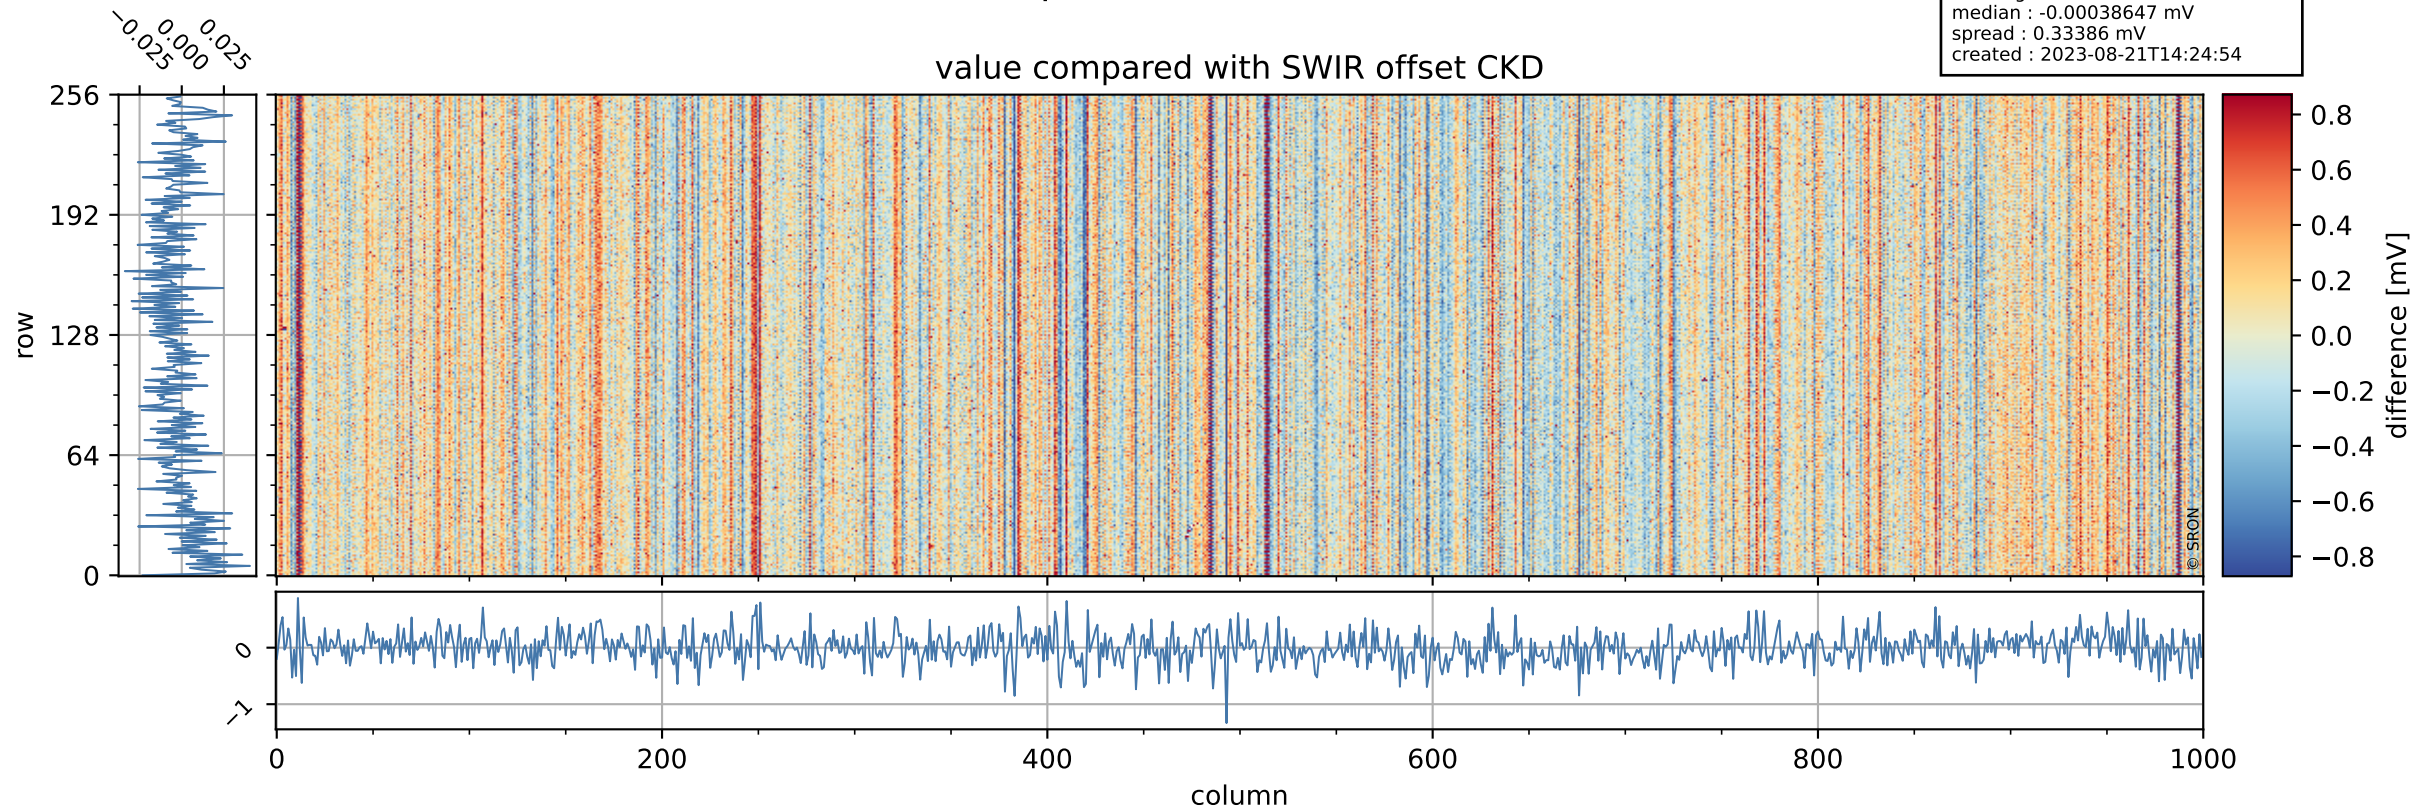

Tropomi SWIR offset (official)

orbits : 19 in [8062, 8107]
coverage : 2019-05-04 / 2019-05-07
median : 0.52602 V
spread : 0.03591 V
created : 2023-08-21T14:24:53

value detector map

Tropomi SWIR offset (official)

orbits : 19 in [8062, 8107]
coverage : 2019-05-04 / 2019-05-07
median : 33.648 μV
spread : 19.822 μV
created : 2023-08-21T14:24:53

Tropomi SWIR offset (official)

orbits : 19 in [8062, 8107]
coverage : 2019-05-04 / 2019-05-07
median : -0.00038647 mV
spread : 0.33386 mV
created : 2023-08-21T14:24:54

value compared with SWIR offset CKD

Tropomi SWIR offset (official) ground-tracks of Sentinel-5P

orbits : 19 in [8062, 8107]
coverage : 2019-05-04 / 2019-05-07
created : 2023-08-21T14:24:54

Tropomi SWIR offset (official)

orbits : [2827, 8107]
coverage : 2018-04-30 / 2019-05-07
created : 2023-08-21T14:24:55

trend of detector median & temperatures