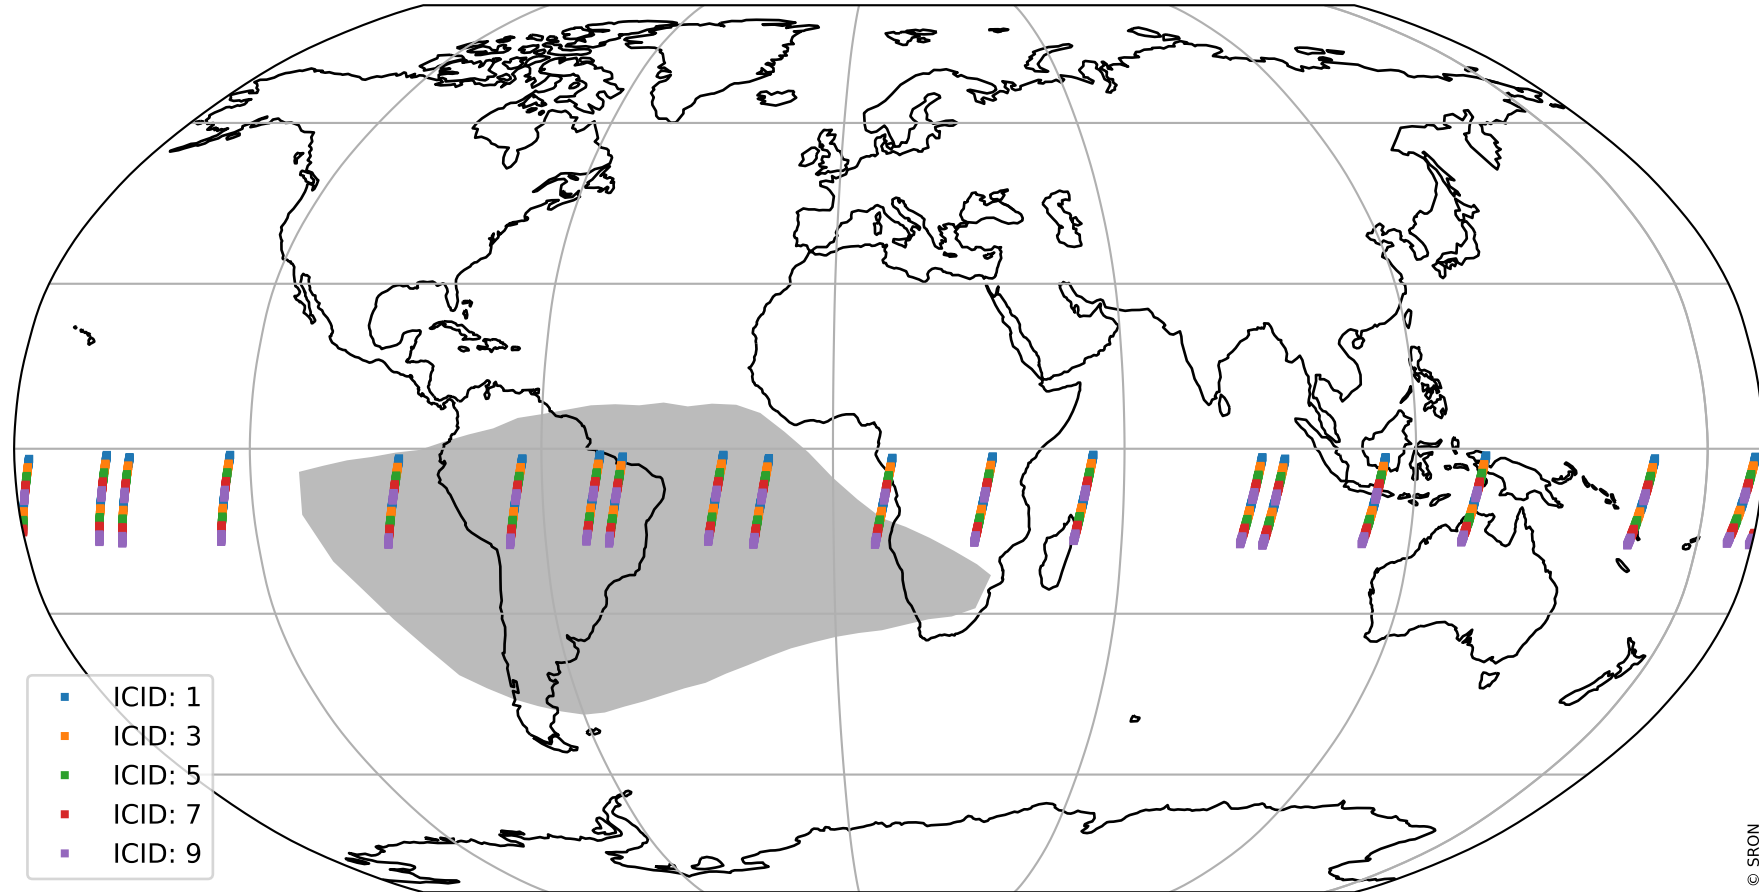

Tropomi SWIR offset (official)

orbits : 19 in [8062, 8107]
coverage : 2019-05-04 / 2019-05-07
median : 0.52602 V
spread : 0.03591 V
created : 2023-08-21T14:24:53

value detector map

Tropomi SWIR offset (official)

orbits : 19 in [8062, 8107]
coverage : 2019-05-04 / 2019-05-07
median : 33.648 μV
spread : 19.822 μV
created : 2023-08-21T14:24:53

Tropomi SWIR offset (official)

orbits : 19 in [8062, 8107]
coverage : 2019-05-04 / 2019-05-07
median : -0.00038647 mV
spread : 0.33386 mV
created : 2023-08-21T14:24:54

value compared with SWIR offset CKD

Tropomi SWIR offset (official) ground-tracks of Sentinel-5P

orbits : 19 in [8062, 8107]
coverage : 2019-05-04 / 2019-05-07
created : 2023-08-21T14:24:54

Tropomi SWIR offset (official)

orbits : [2827, 8107]
coverage : 2018-04-30 / 2019-05-07
created : 2023-08-21T14:24:55

trend of detector median & temperatures