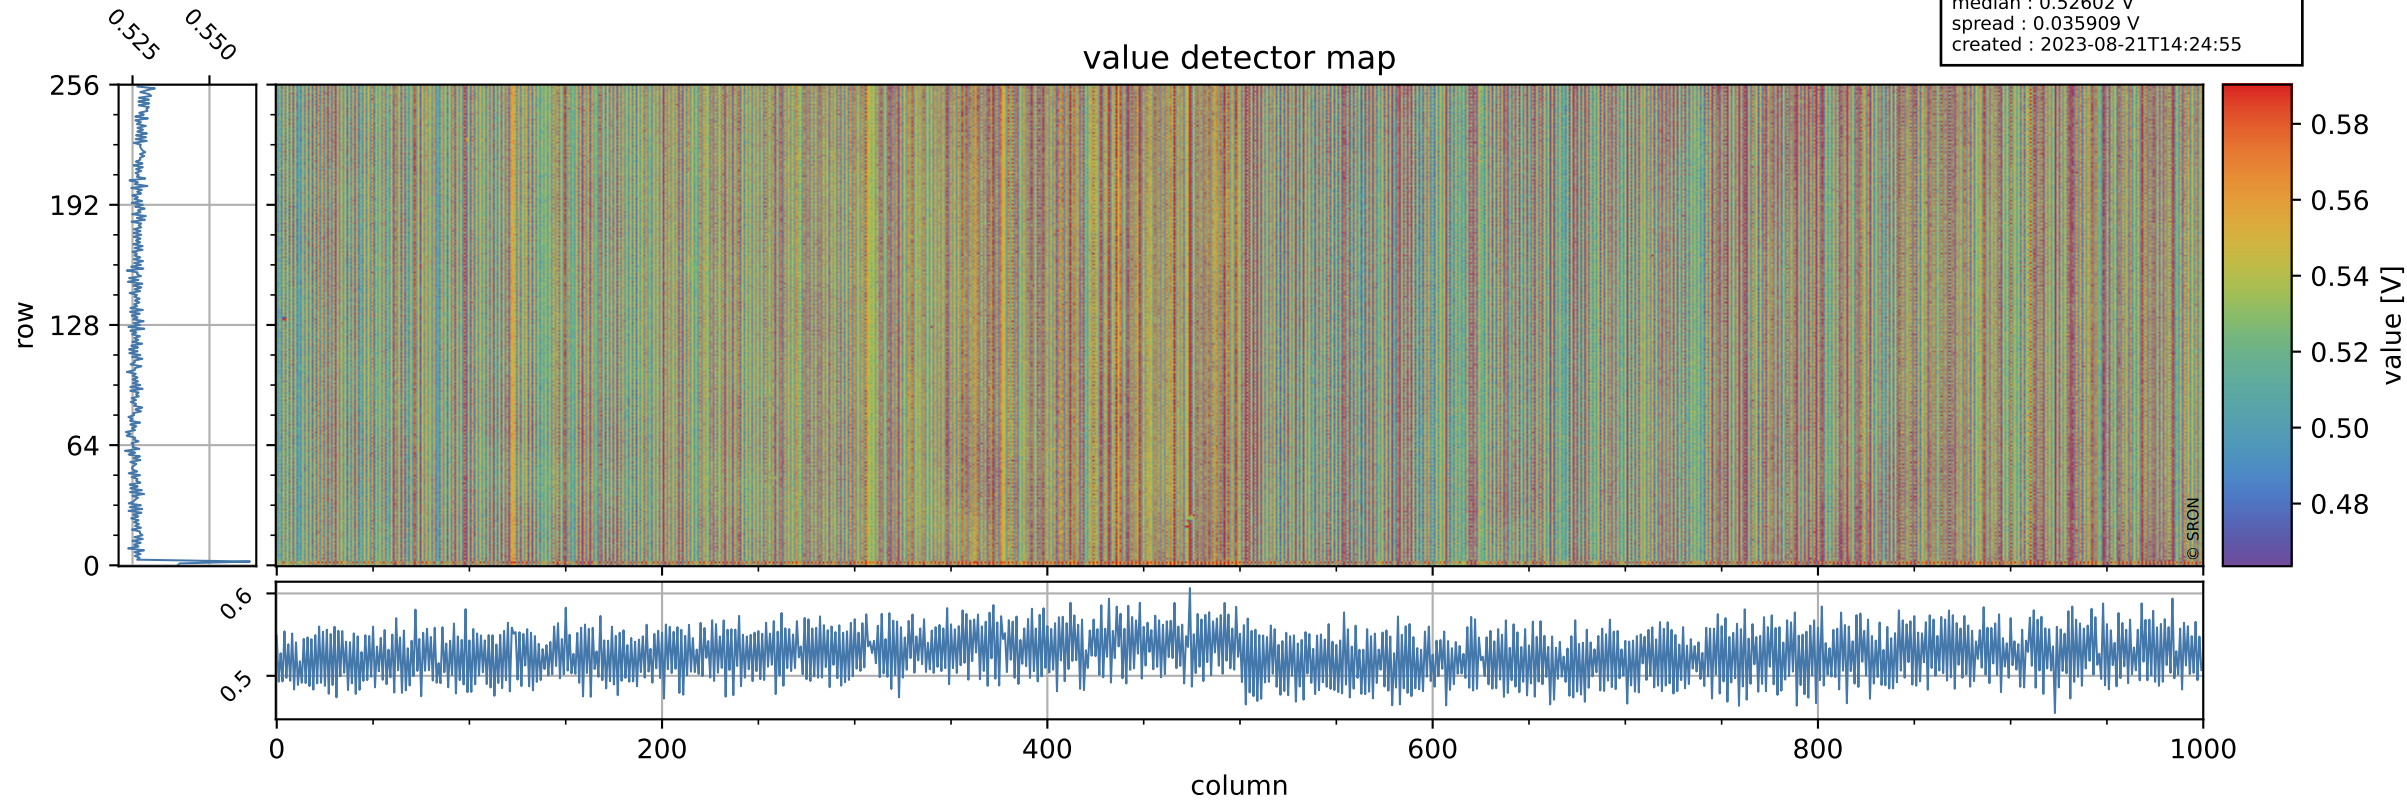

# Tropomi SWIR offset (official)

orbits : 19 in [8077, 8122]  
coverage : 2019-05-05 / 2019-05-08  
median : 0.52602 V  
spread : 0.035909 V  
created : 2023-08-21T14:24:55

## value detector map

# Tropomi SWIR offset (official)

orbits : 19 in [8077, 8122]  
coverage : 2019-05-05 / 2019-05-08  
median : 34.017  $\mu\text{V}$   
spread : 20.108  $\mu\text{V}$   
created : 2023-08-21T14:24:56

# Tropomi SWIR offset (official) ground-tracks of Sentinel-5P

orbits : 19 in [8077, 8122]  
coverage : 2019-05-05 / 2019-05-08  
created : 2023-08-21T14:24:57