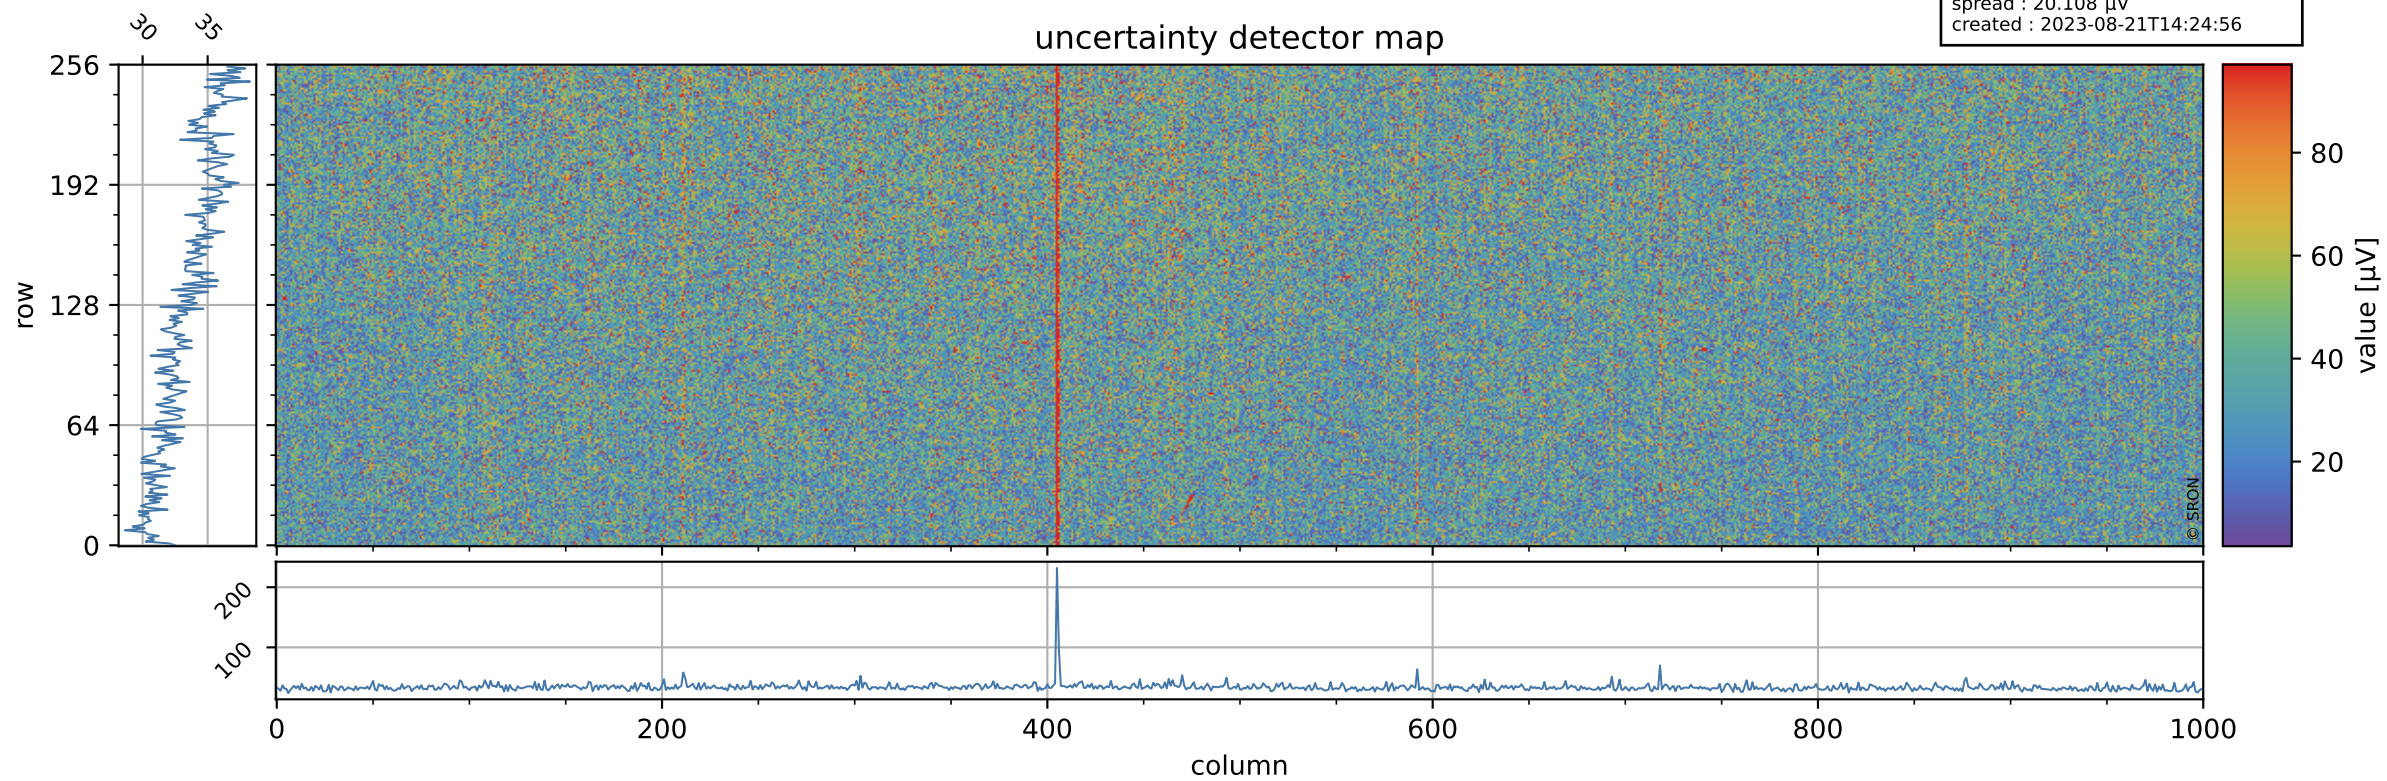

# Tropomi SWIR offset (official)

orbits : 19 in [8077, 8122]  
coverage : 2019-05-05 / 2019-05-08  
median : 0.52602 V  
spread : 0.035909 V  
created : 2023-08-21T14:24:55

## value detector map

# Tropomi SWIR offset (official)

orbits : 19 in [8077, 8122]  
coverage : 2019-05-05 / 2019-05-08  
median : 34.017  $\mu\text{V}$   
spread : 20.108  $\mu\text{V}$   
created : 2023-08-21T14:24:56

# Tropomi SWIR offset (official) ground-tracks of Sentinel-5P

orbits : 19 in [8077, 8122]  
coverage : 2019-05-05 / 2019-05-08  
created : 2023-08-21T14:24:57