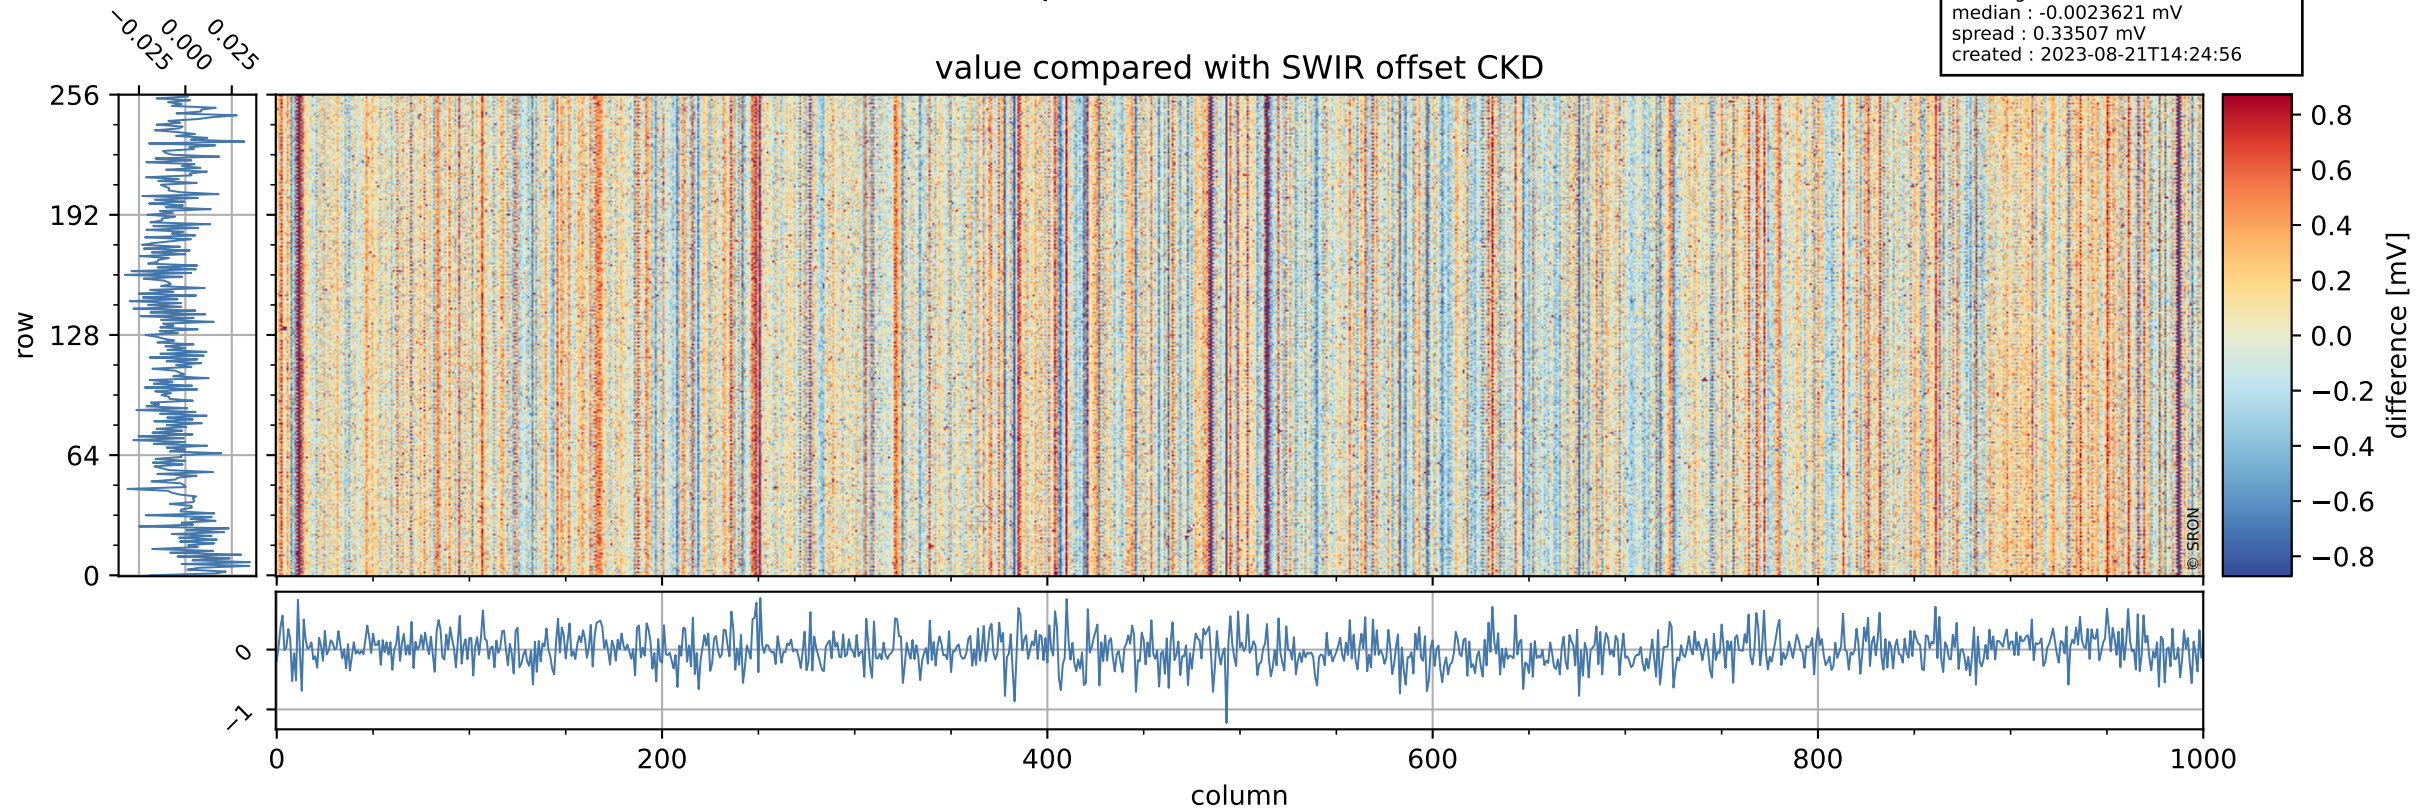

## value detector map

# Tropomi SWIR offset (official)

orbits : 19 in [8077, 8122]  
coverage : 2019-05-05 / 2019-05-08  
median : 34.017  $\mu\text{V}$   
spread : 20.108  $\mu\text{V}$   
created : 2023-08-21T14:24:56

# Tropomi SWIR offset (official)

orbits : 19 in [8077, 8122]  
coverage : 2019-05-05 / 2019-05-08  
median : -0.0023621 mV  
spread : 0.33507 mV  
created : 2023-08-21T14:24:56

value compared with SWIR offset CKD

# Tropomi SWIR offset (official) ground-tracks of Sentinel-5P

orbits : 19 in [8077, 8122]  
coverage : 2019-05-05 / 2019-05-08  
created : 2023-08-21T14:24:57