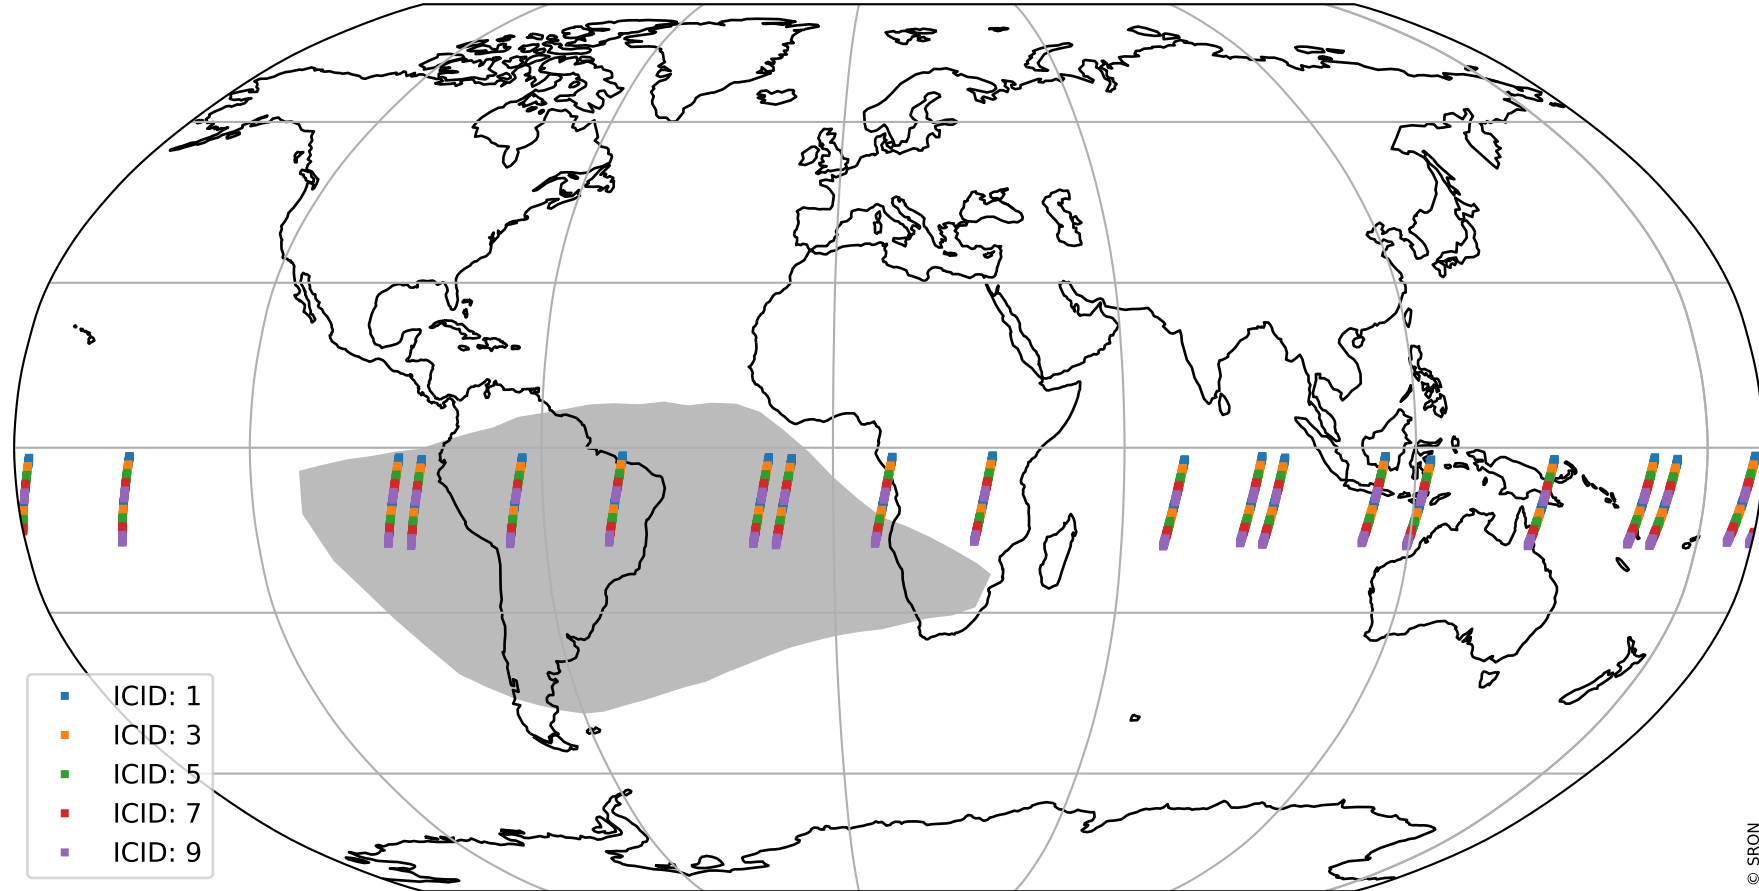

# Tropomi SWIR offset (official)

orbits : 19 in [8077, 8122]  
coverage : 2019-05-05 / 2019-05-08  
median : 34.017  $\mu\text{V}$   
spread : 20.108  $\mu\text{V}$   
created : 2023-08-21T14:24:56

# Tropomi SWIR offset (official)

orbits : 19 in [8077, 8122]  
coverage : 2019-05-05 / 2019-05-08  
median : -0.0023621 mV  
spread : 0.33507 mV  
created : 2023-08-21T14:24:56

value compared with SWIR offset CKD

# Tropomi SWIR offset (official) ground-tracks of Sentinel-5P

orbits : 19 in [8077, 8122]  
coverage : 2019-05-05 / 2019-05-08  
created : 2023-08-21T14:24:57

# Tropomi SWIR offset (official)

orbits : [2827, 8122]  
coverage : 2018-04-30 / 2019-05-08  
created : 2023-08-21T14:24:57