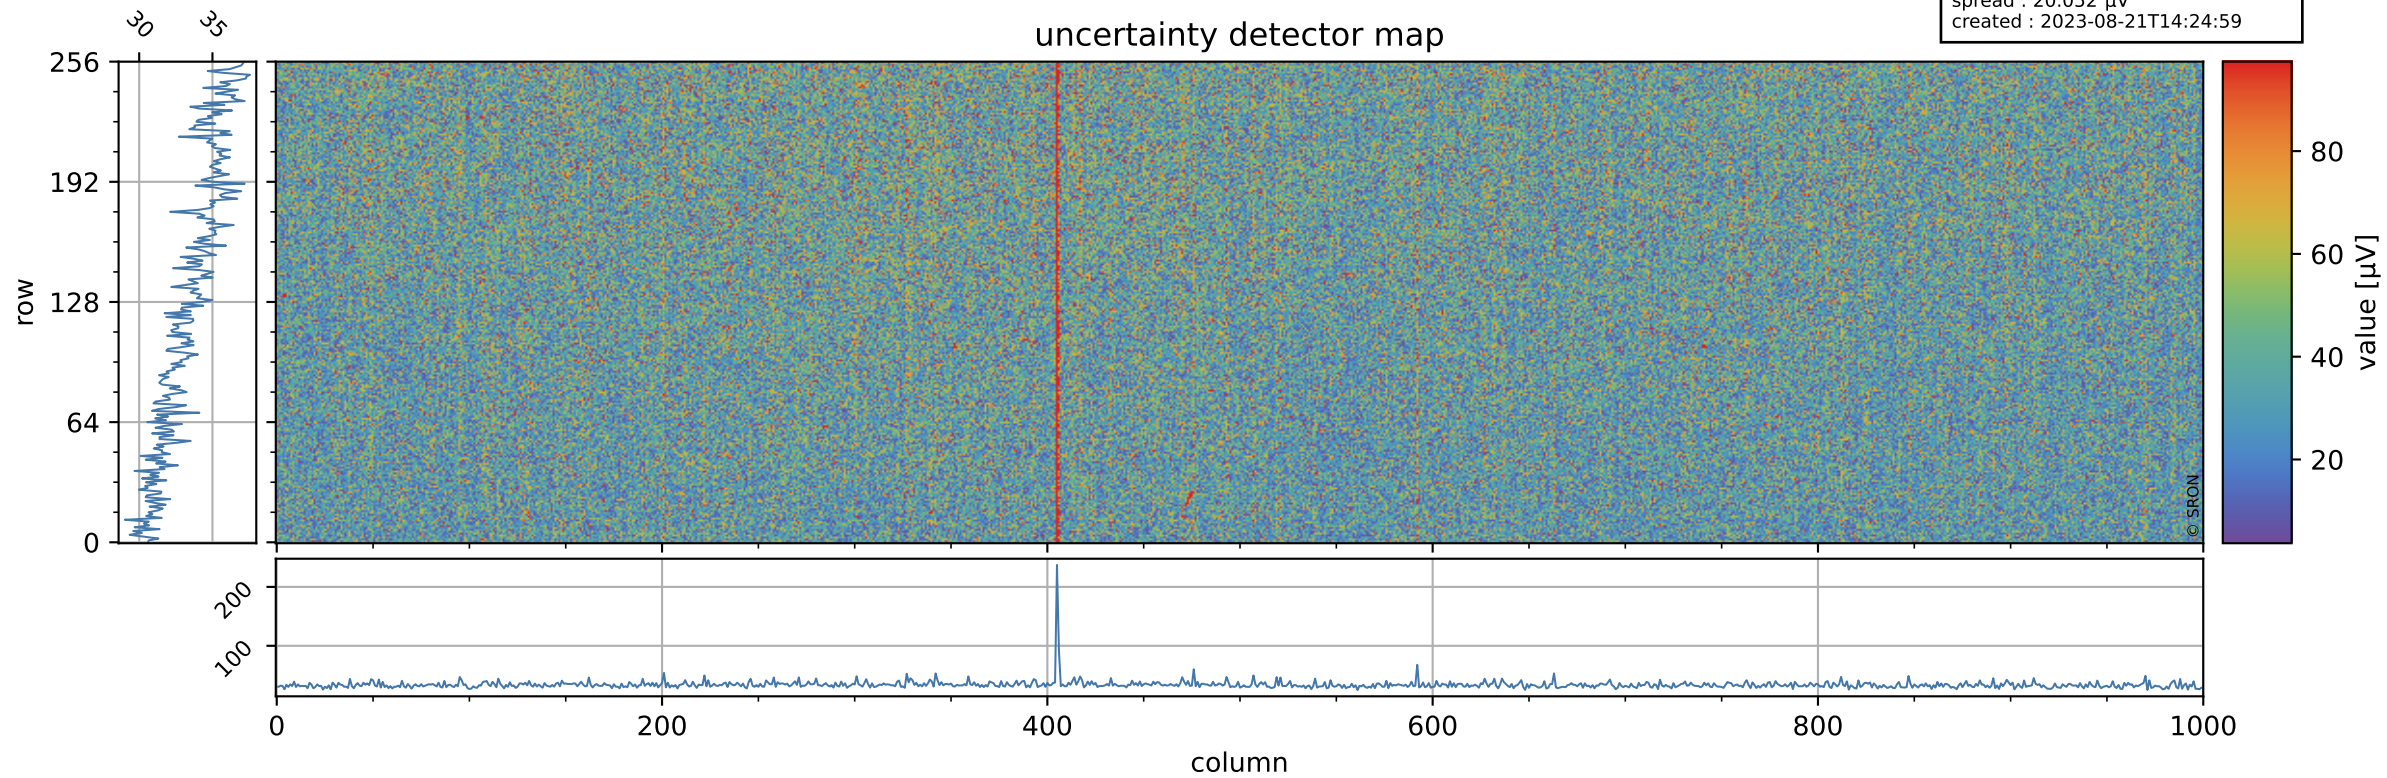

Tropomi SWIR offset (official)

orbits : 20 in [8092, 8137]
coverage : 2019-05-06 / 2019-05-09
median : 0.526 V
spread : 0.035909 V
created : 2023-08-21T14:24:58

value detector map

Tropomi SWIR offset (official)

orbits : 20 in [8092, 8137]
coverage : 2019-05-06 / 2019-05-09
median : 34.076 μV
spread : 20.052 μV
created : 2023-08-21T14:24:59

Tropomi SWIR offset (official)

orbits : 20 in [8092, 8137]
coverage : 2019-05-06 / 2019-05-09
median : -0.016432 mV
spread : 0.33382 mV
created : 2023-08-21T14:24:59

value compared with SWIR offset CKD

Tropomi SWIR offset (official) ground-tracks of Sentinel-5P

orbits : 20 in [8092, 8137]
coverage : 2019-05-06 / 2019-05-09
created : 2023-08-21T14:25:00

Tropomi SWIR offset (official)

orbits : [2827, 8137]
coverage : 2018-04-30 / 2019-05-09
created : 2023-08-21T14:25:00

trend of detector median & temperatures