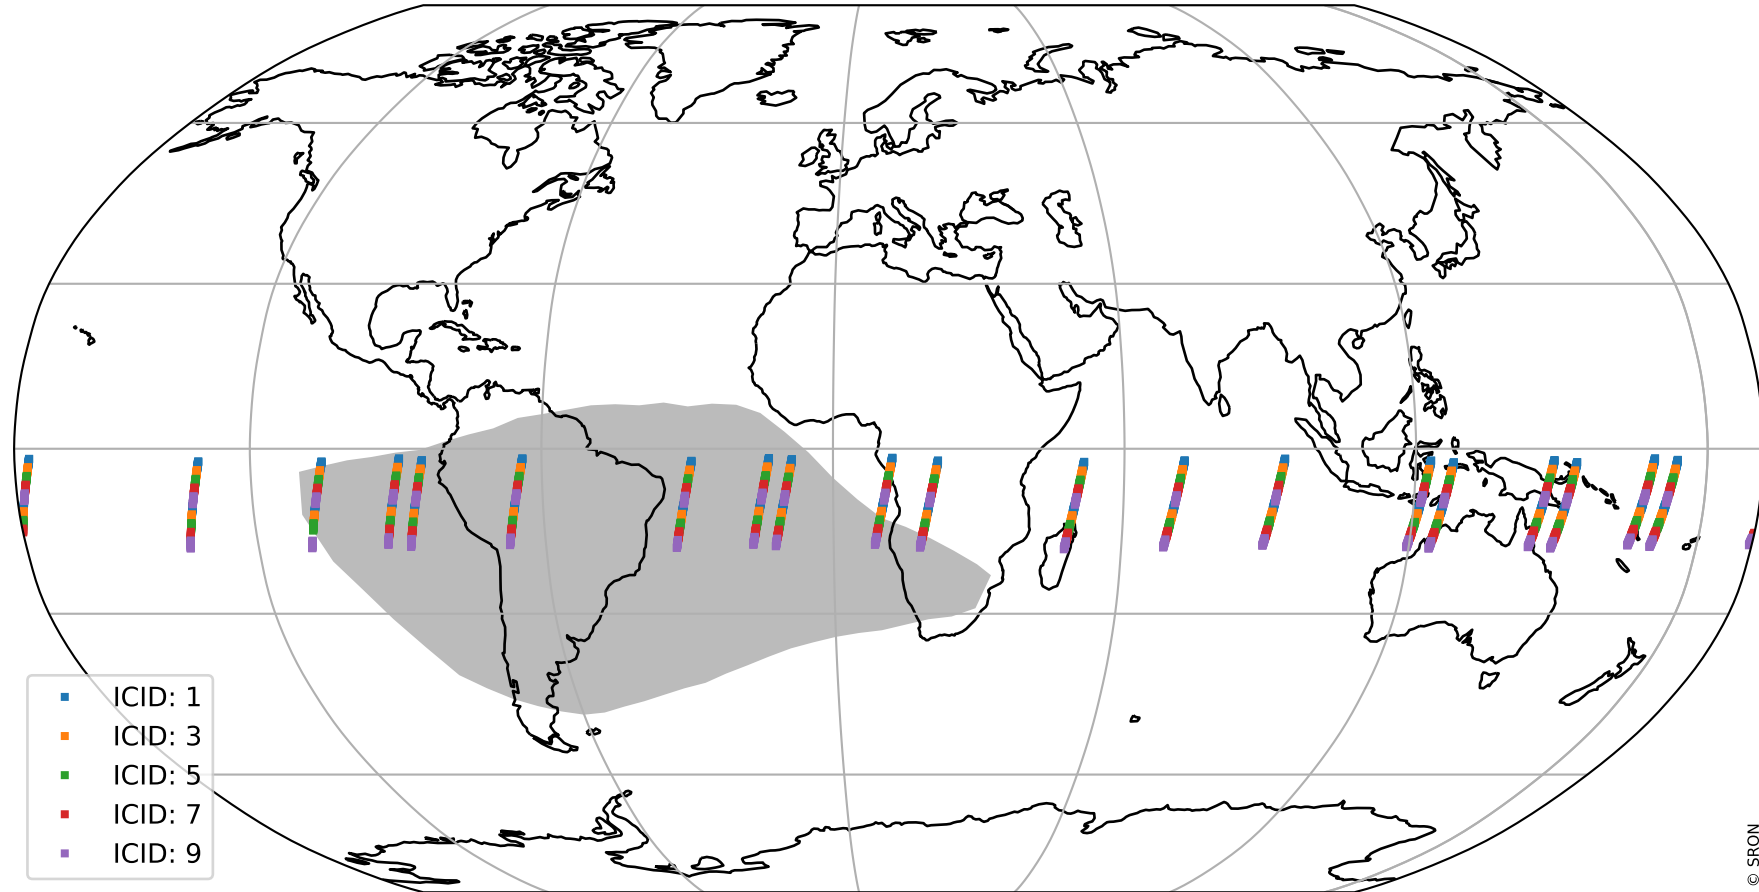

Tropomi SWIR offset (official)

orbits : 20 in [8092, 8137]
coverage : 2019-05-06 / 2019-05-09
median : 0.526 V
spread : 0.035909 V
created : 2023-08-21T14:24:58

value detector map

Tropomi SWIR offset (official)

orbits : 20 in [8092, 8137]
coverage : 2019-05-06 / 2019-05-09
median : 34.076 μV
spread : 20.052 μV
created : 2023-08-21T14:24:59

Tropomi SWIR offset (official)

orbits : 20 in [8092, 8137]
coverage : 2019-05-06 / 2019-05-09
median : -0.016432 mV
spread : 0.33382 mV
created : 2023-08-21T14:24:59

value compared with SWIR offset CKD

Tropomi SWIR offset (official) ground-tracks of Sentinel-5P

orbits : 20 in [8092, 8137]
coverage : 2019-05-06 / 2019-05-09
created : 2023-08-21T14:25:00

Tropomi SWIR offset (official)

orbits : [2827, 8137]
coverage : 2018-04-30 / 2019-05-09
created : 2023-08-21T14:25:00

trend of detector median & temperatures