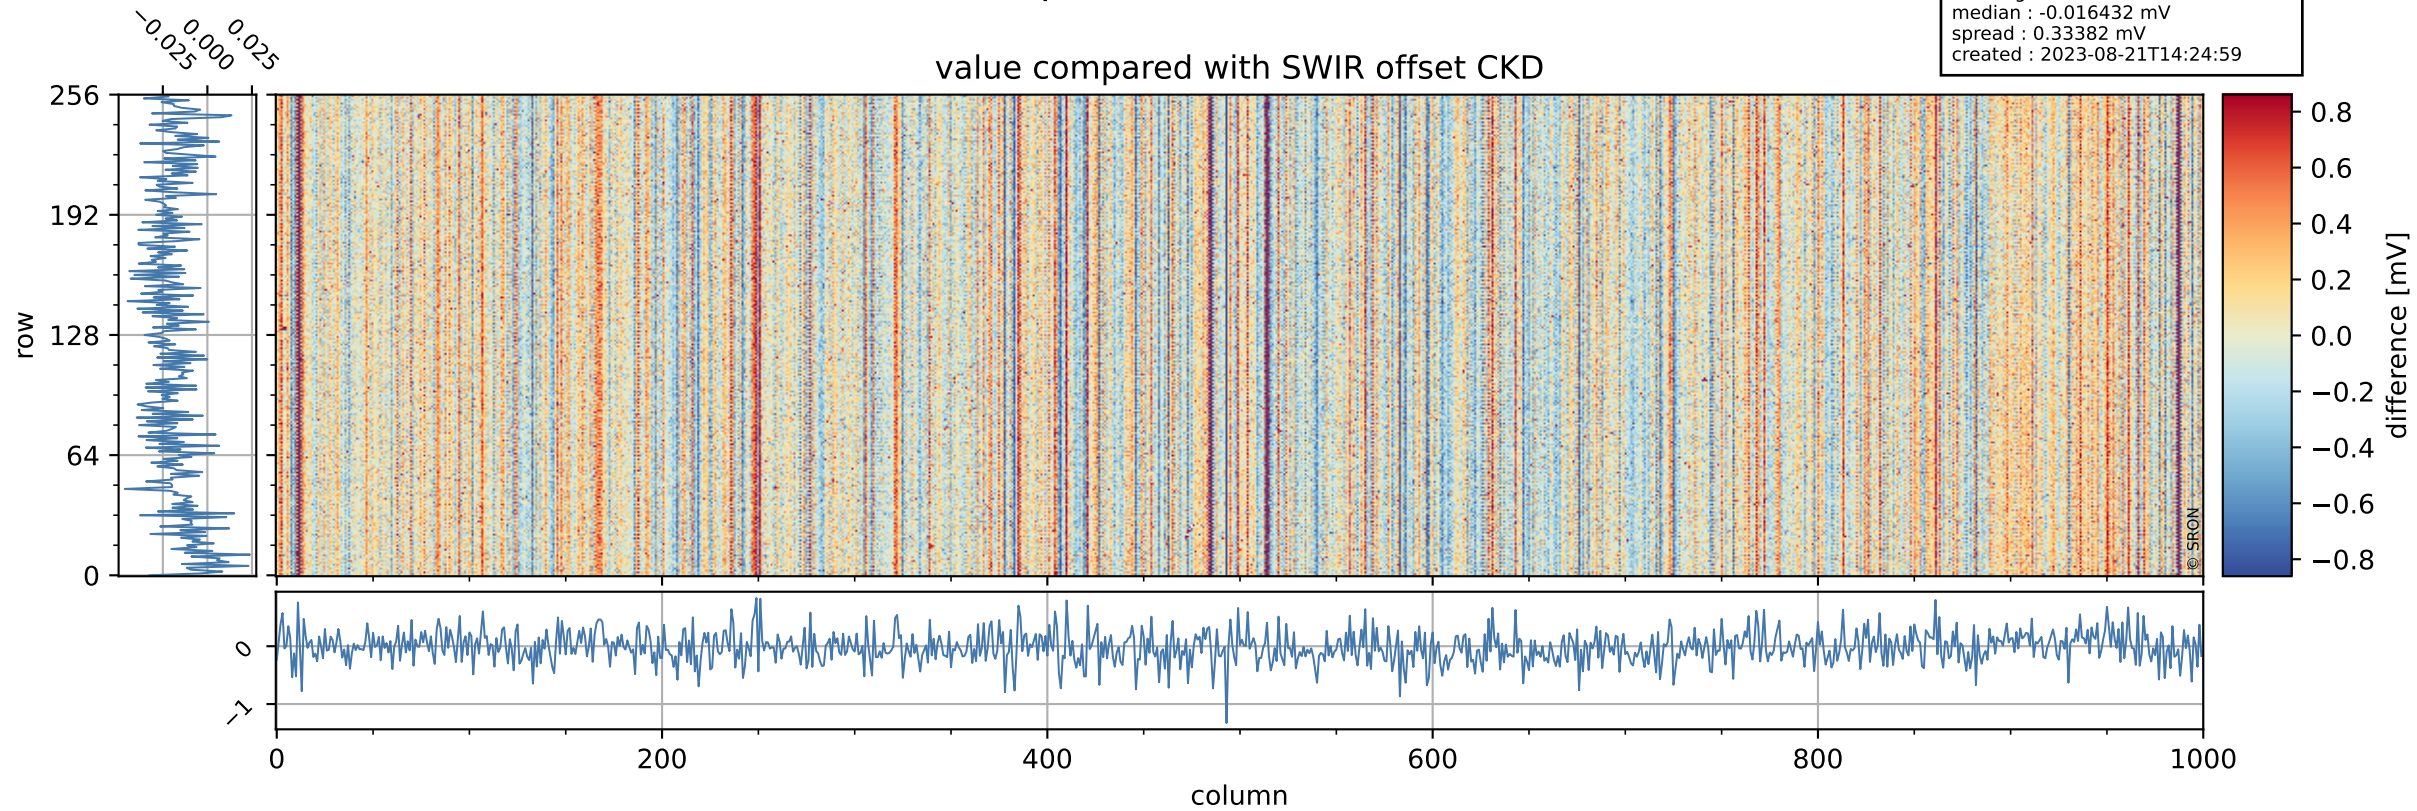

Tropomi SWIR offset (official)

orbits : 20 in [8092, 8137]
coverage : 2019-05-06 / 2019-05-09
median : 0.526 V
spread : 0.035909 V
created : 2023-08-21T14:24:58

value detector map

Tropomi SWIR offset (official)

orbits : 20 in [8092, 8137]
coverage : 2019-05-06 / 2019-05-09
median : 34.076 μV
spread : 20.052 μV
created : 2023-08-21T14:24:59

Tropomi SWIR offset (official)

orbits : 20 in [8092, 8137]
coverage : 2019-05-06 / 2019-05-09
median : -0.016432 mV
spread : 0.33382 mV
created : 2023-08-21T14:24:59

value compared with SWIR offset CKD

Tropomi SWIR offset (official) ground-tracks of Sentinel-5P

orbits : 20 in [8092, 8137]
coverage : 2019-05-06 / 2019-05-09
created : 2023-08-21T14:25:00

Tropomi SWIR offset (official)

orbits : [2827, 8137]
coverage : 2018-04-30 / 2019-05-09
created : 2023-08-21T14:25:00

trend of detector median & temperatures