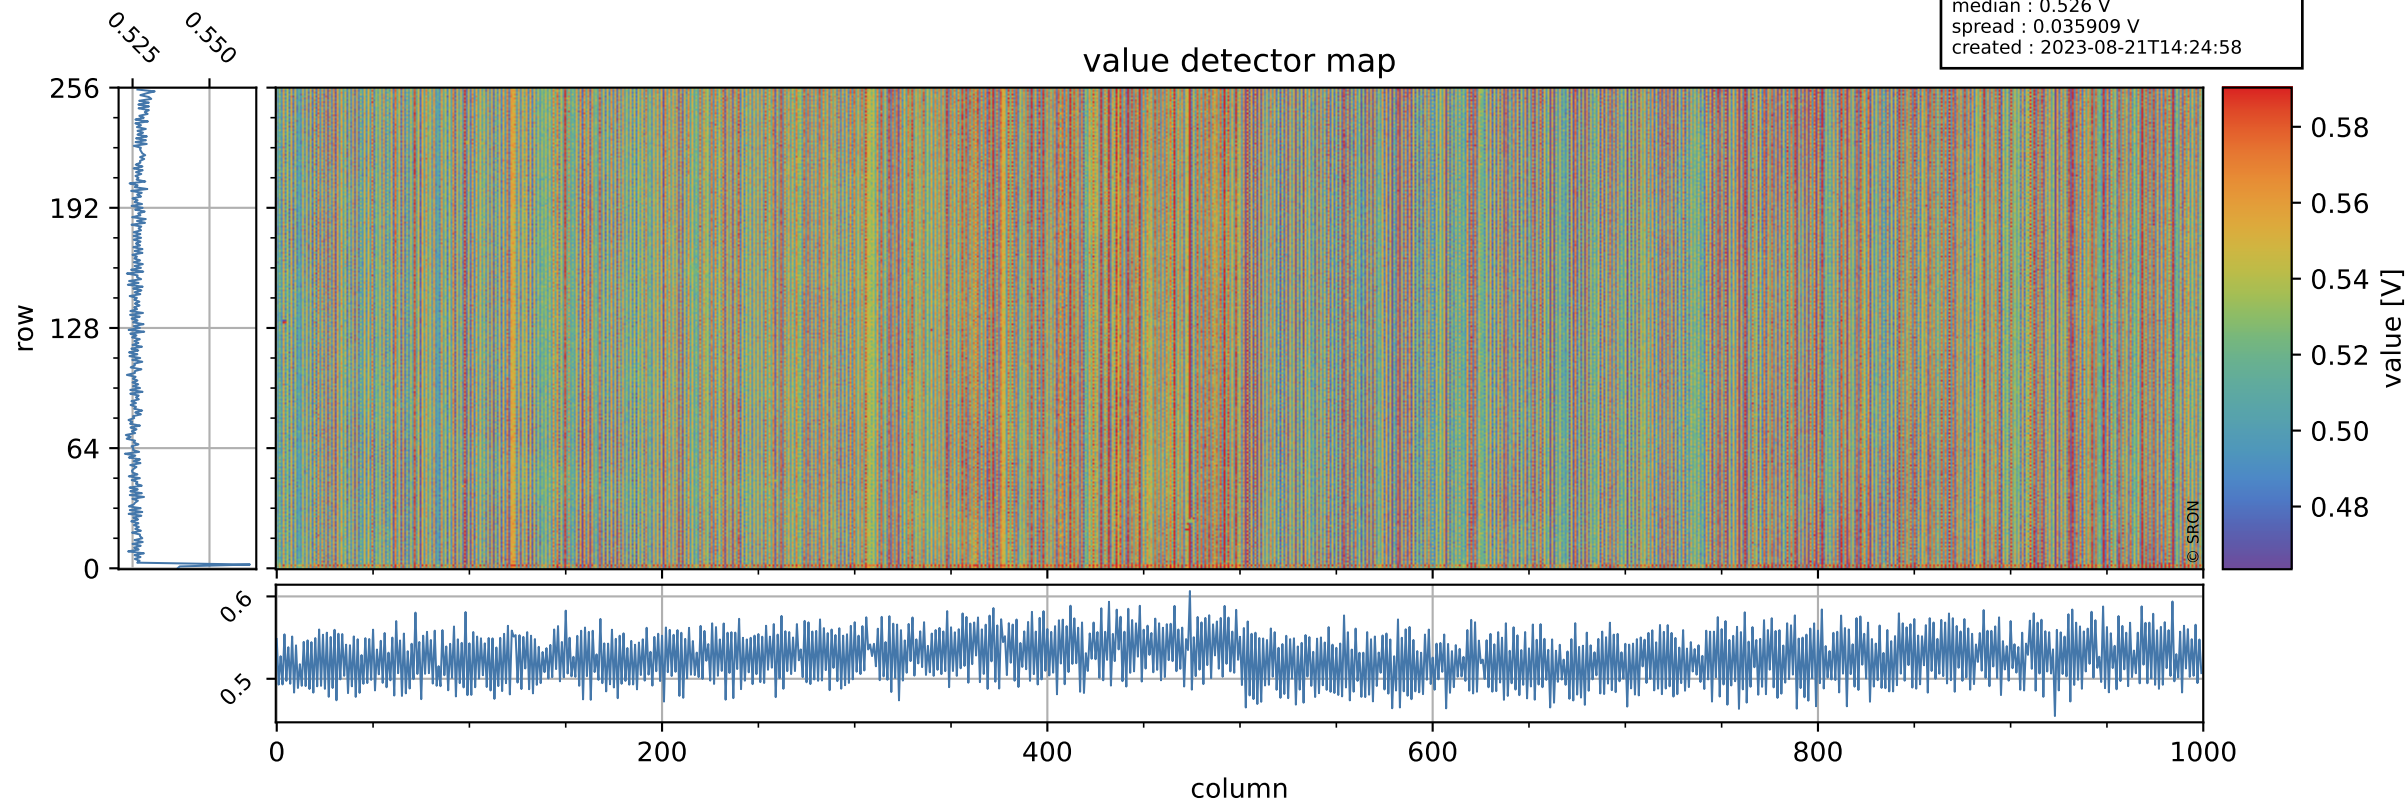

Tropomi SWIR offset (official)

orbits : 20 in [8092, 8137]
coverage : 2019-05-06 / 2019-05-09
median : 0.526 V
spread : 0.035909 V
created : 2023-08-21T14:24:58

value detector map

Tropomi SWIR offset (official)

orbits : 20 in [8092, 8137]
coverage : 2019-05-06 / 2019-05-09
median : 34.076 μV
spread : 20.052 μV
created : 2023-08-21T14:24:59

Tropomi SWIR offset (official)

orbits : 20 in [8092, 8137]
coverage : 2019-05-06 / 2019-05-09
median : -0.016432 mV
spread : 0.33382 mV
created : 2023-08-21T14:24:59

value compared with SWIR offset CKD

Tropomi SWIR offset (official) ground-tracks of Sentinel-5P

orbits : 20 in [8092, 8137]
coverage : 2019-05-06 / 2019-05-09
created : 2023-08-21T14:25:00

Tropomi SWIR offset (official)

orbits : [2827, 8137]
coverage : 2018-04-30 / 2019-05-09
created : 2023-08-21T14:25:00

trend of detector median & temperatures