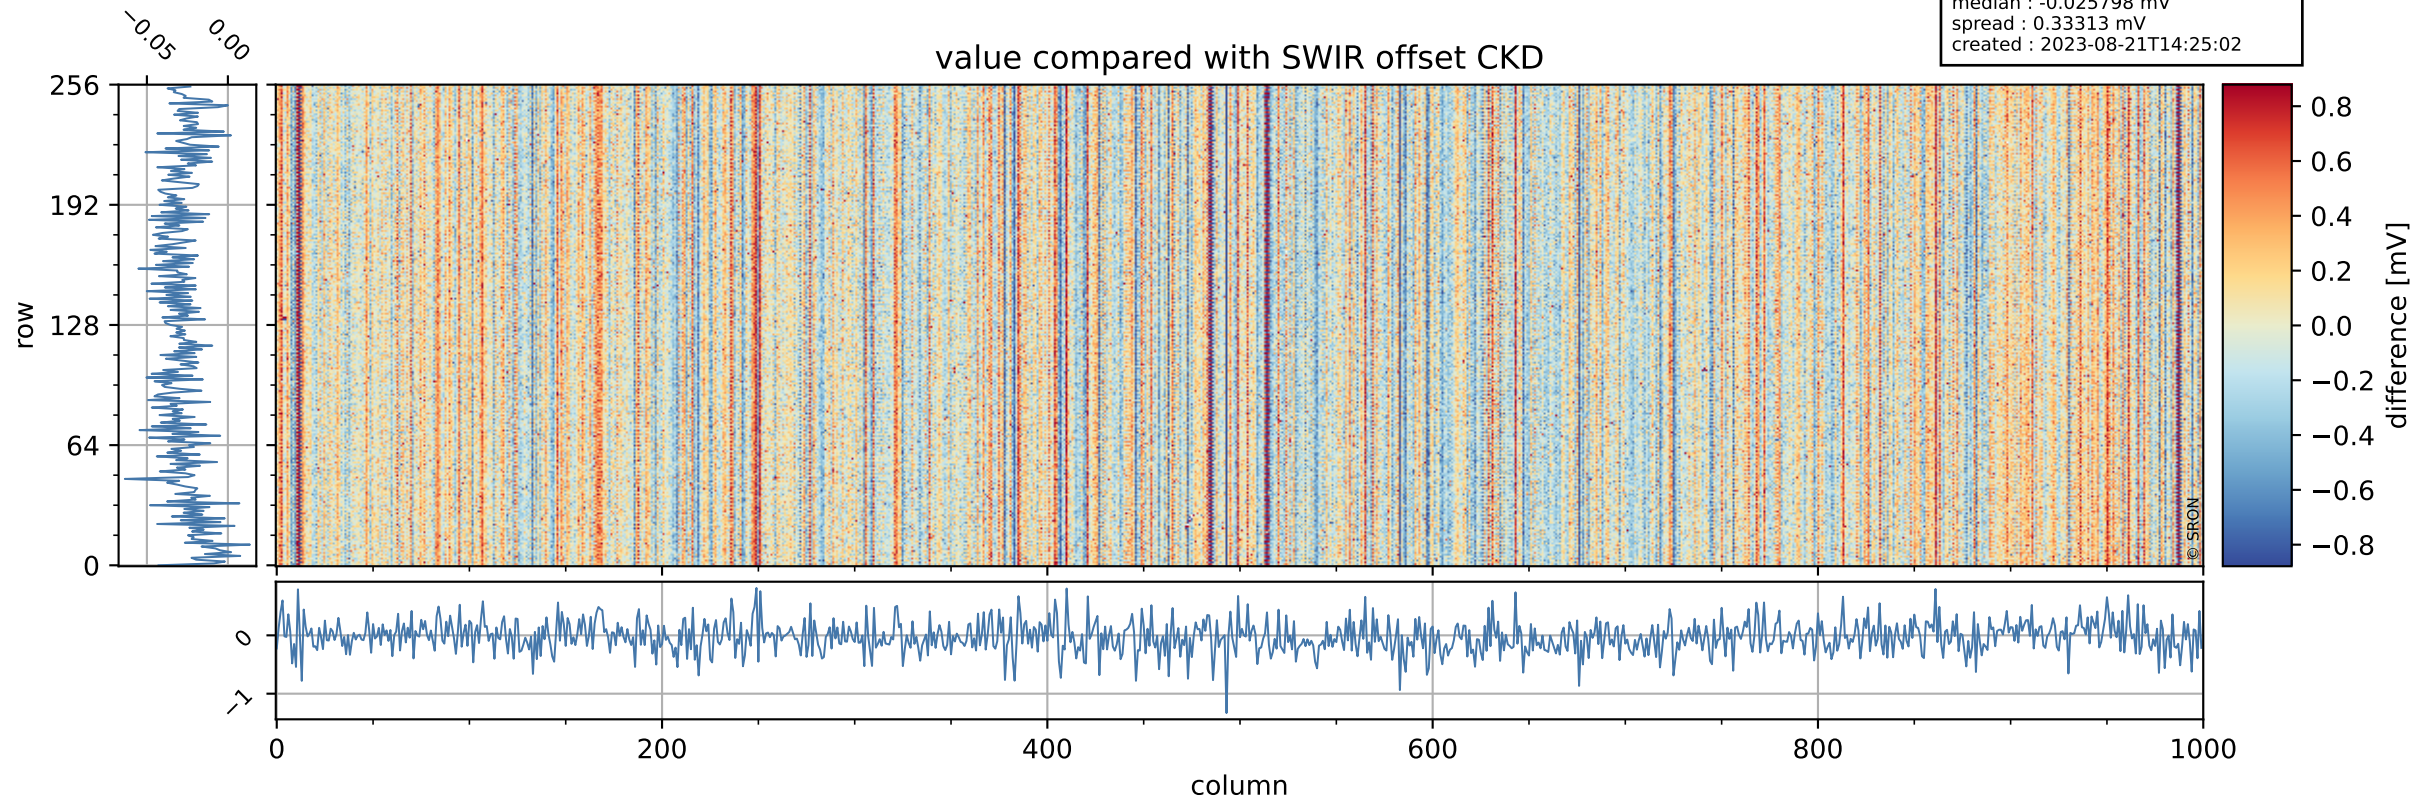

## value detector map

# Tropomi SWIR offset (official)

orbits : 19 in [8107, 8152]  
coverage : 2019-05-08 / 2019-05-11  
median : 34.596  $\mu\text{V}$   
spread : 20.41  $\mu\text{V}$   
created : 2023-08-21T14:25:01

# Tropomi SWIR offset (official)

orbits : 19 in [8107, 8152]  
coverage : 2019-05-08 / 2019-05-11  
median : -0.025798 mV  
spread : 0.33313 mV  
created : 2023-08-21T14:25:02

value compared with SWIR offset CKD

# Tropomi SWIR offset (official) ground-tracks of Sentinel-5P

orbits : 19 in [8107, 8152]  
coverage : 2019-05-08 / 2019-05-11  
created : 2023-08-21T14:25:02