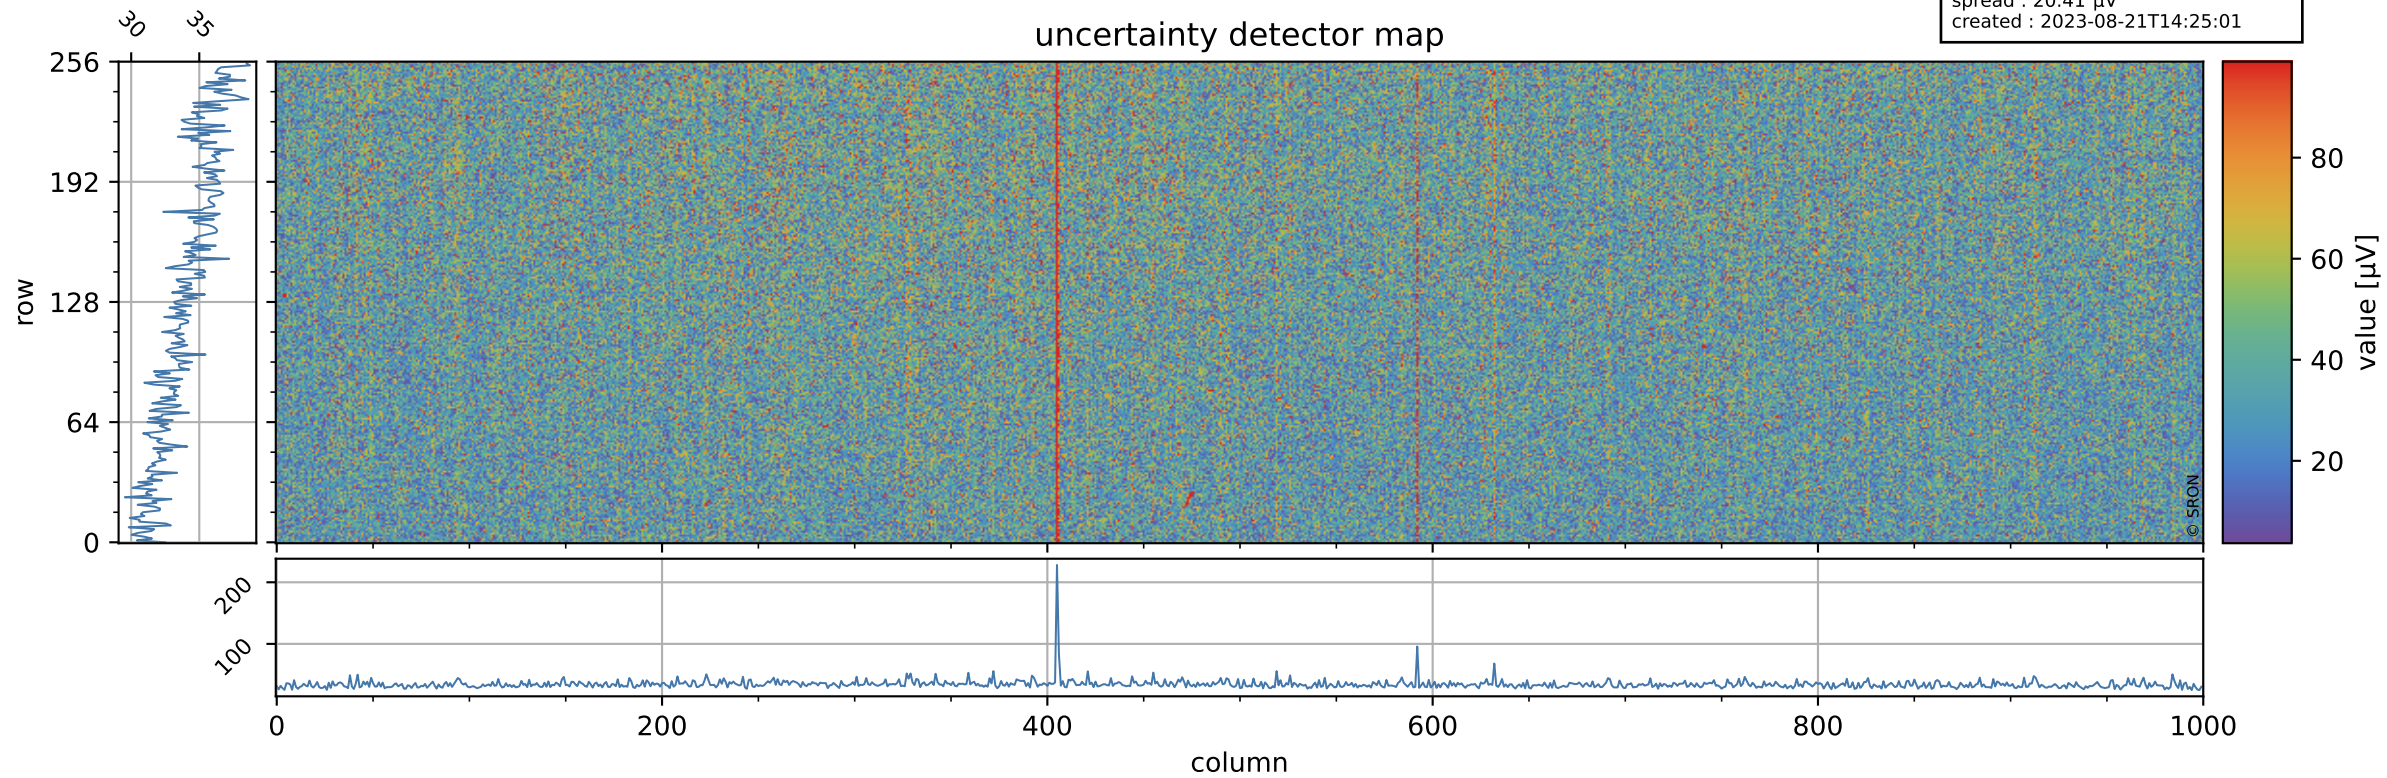

# Tropomi SWIR offset (official)

orbits : 19 in [8107, 8152]  
coverage : 2019-05-08 / 2019-05-11  
median : 0.52599 V  
spread : 0.035908 V  
created : 2023-08-21T14:25:01

## value detector map

# Tropomi SWIR offset (official)

orbits : 19 in [8107, 8152]  
coverage : 2019-05-08 / 2019-05-11  
median : 34.596  $\mu\text{V}$   
spread : 20.41  $\mu\text{V}$   
created : 2023-08-21T14:25:01

# Tropomi SWIR offset (official) ground-tracks of Sentinel-5P

orbits : 19 in [8107, 8152]  
coverage : 2019-05-08 / 2019-05-11  
created : 2023-08-21T14:25:02