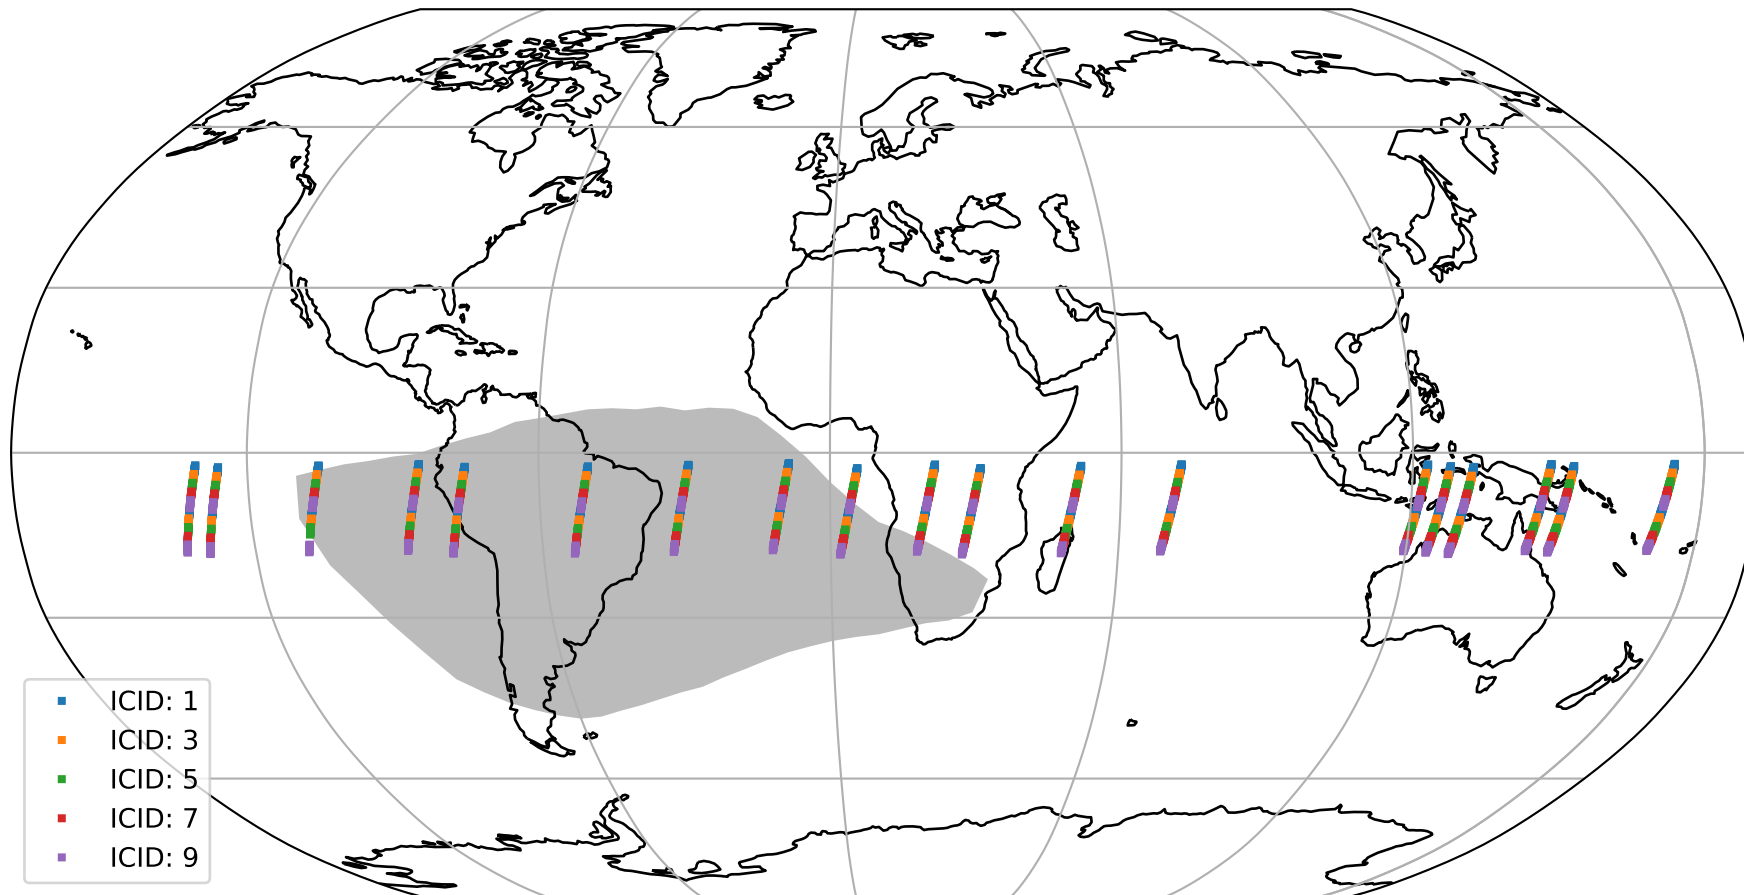

# Tropomi SWIR offset (official)

orbits : 19 in [8107, 8152]  
coverage : 2019-05-08 / 2019-05-11  
median : 34.596  $\mu\text{V}$   
spread : 20.41  $\mu\text{V}$   
created : 2023-08-21T14:25:01

# Tropomi SWIR offset (official)

orbits : 19 in [8107, 8152]  
coverage : 2019-05-08 / 2019-05-11  
median : -0.025798 mV  
spread : 0.33313 mV  
created : 2023-08-21T14:25:02

value compared with SWIR offset CKD

# Tropomi SWIR offset (official) ground-tracks of Sentinel-5P

orbits : 19 in [8107, 8152]  
coverage : 2019-05-08 / 2019-05-11  
created : 2023-08-21T14:25:02

# Tropomi SWIR offset (official)

orbits : [2827, 8152]  
coverage : 2018-04-30 / 2019-05-11  
created : 2023-08-21T14:25:03