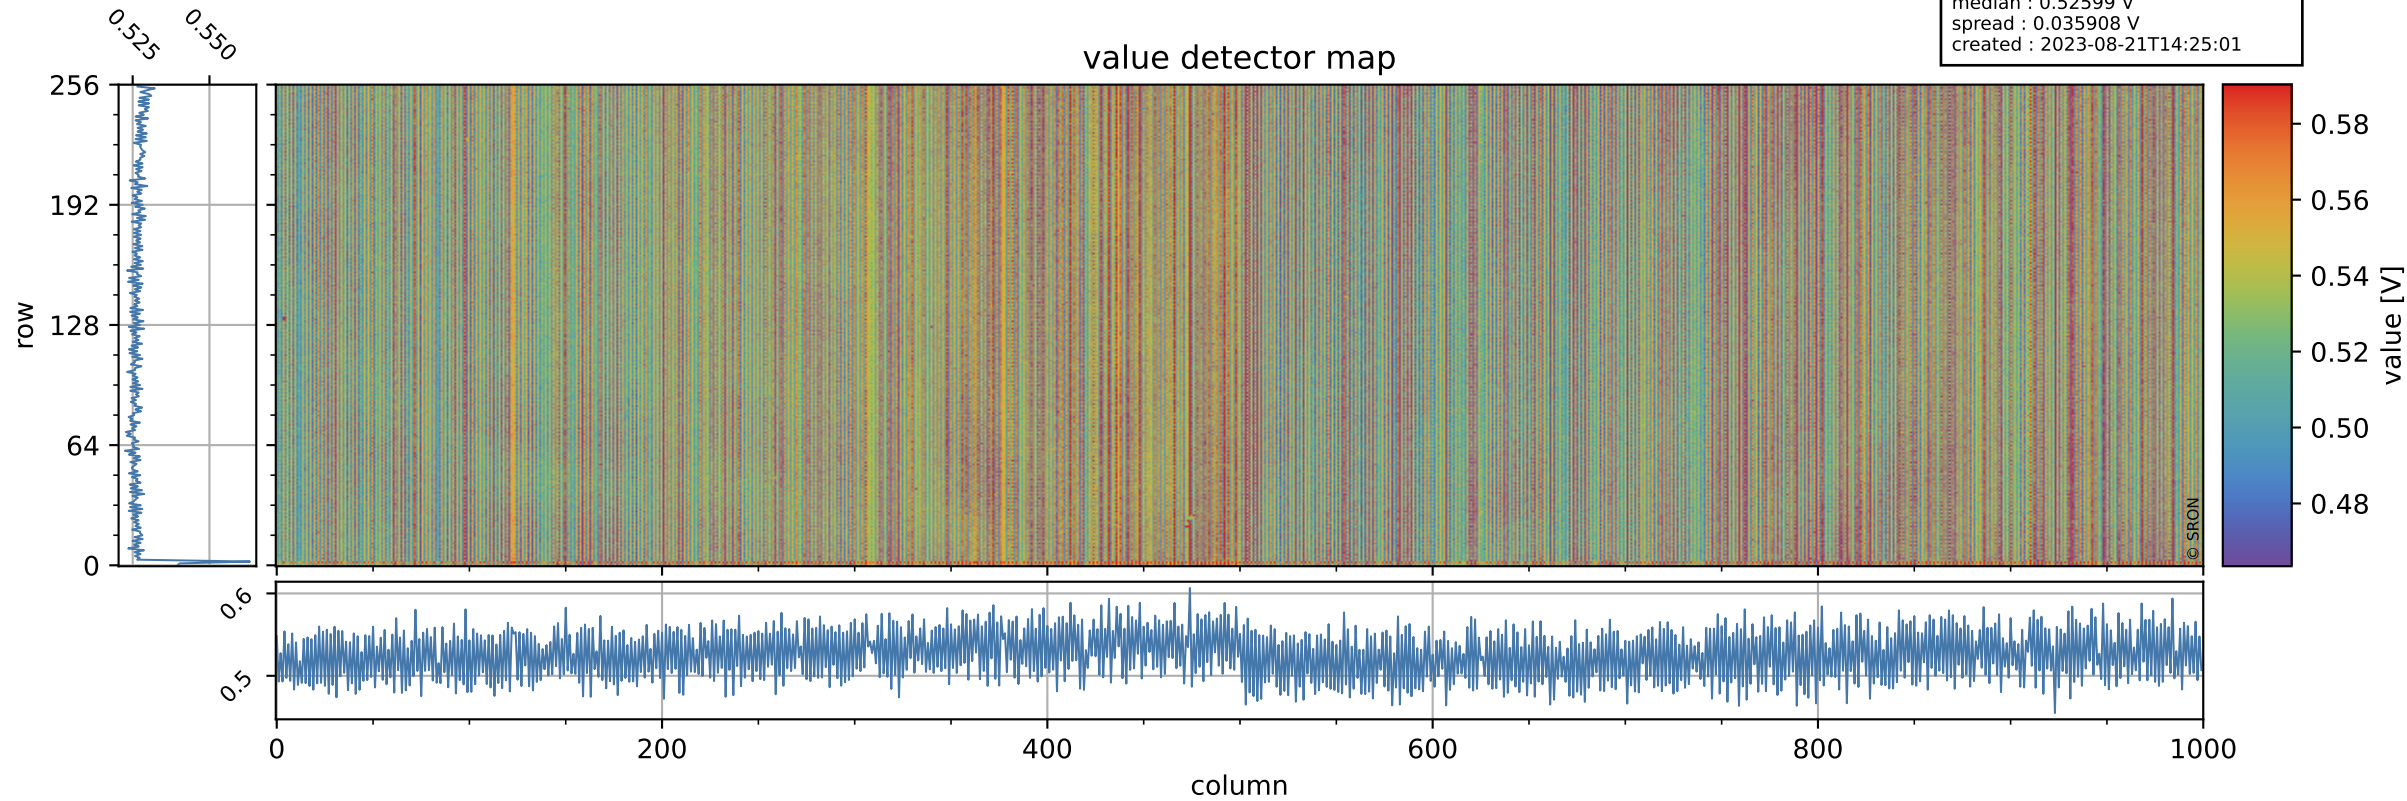

# Tropomi SWIR offset (official)

orbits : 19 in [8107, 8152]  
coverage : 2019-05-08 / 2019-05-11  
median : 0.52599 V  
spread : 0.035908 V  
created : 2023-08-21T14:25:01

## value detector map

# Tropomi SWIR offset (official)

orbits : 19 in [8107, 8152]  
coverage : 2019-05-08 / 2019-05-11  
median : 34.596  $\mu\text{V}$   
spread : 20.41  $\mu\text{V}$   
created : 2023-08-21T14:25:01

# Tropomi SWIR offset (official) ground-tracks of Sentinel-5P

orbits : 19 in [8107, 8152]  
coverage : 2019-05-08 / 2019-05-11  
created : 2023-08-21T14:25:02