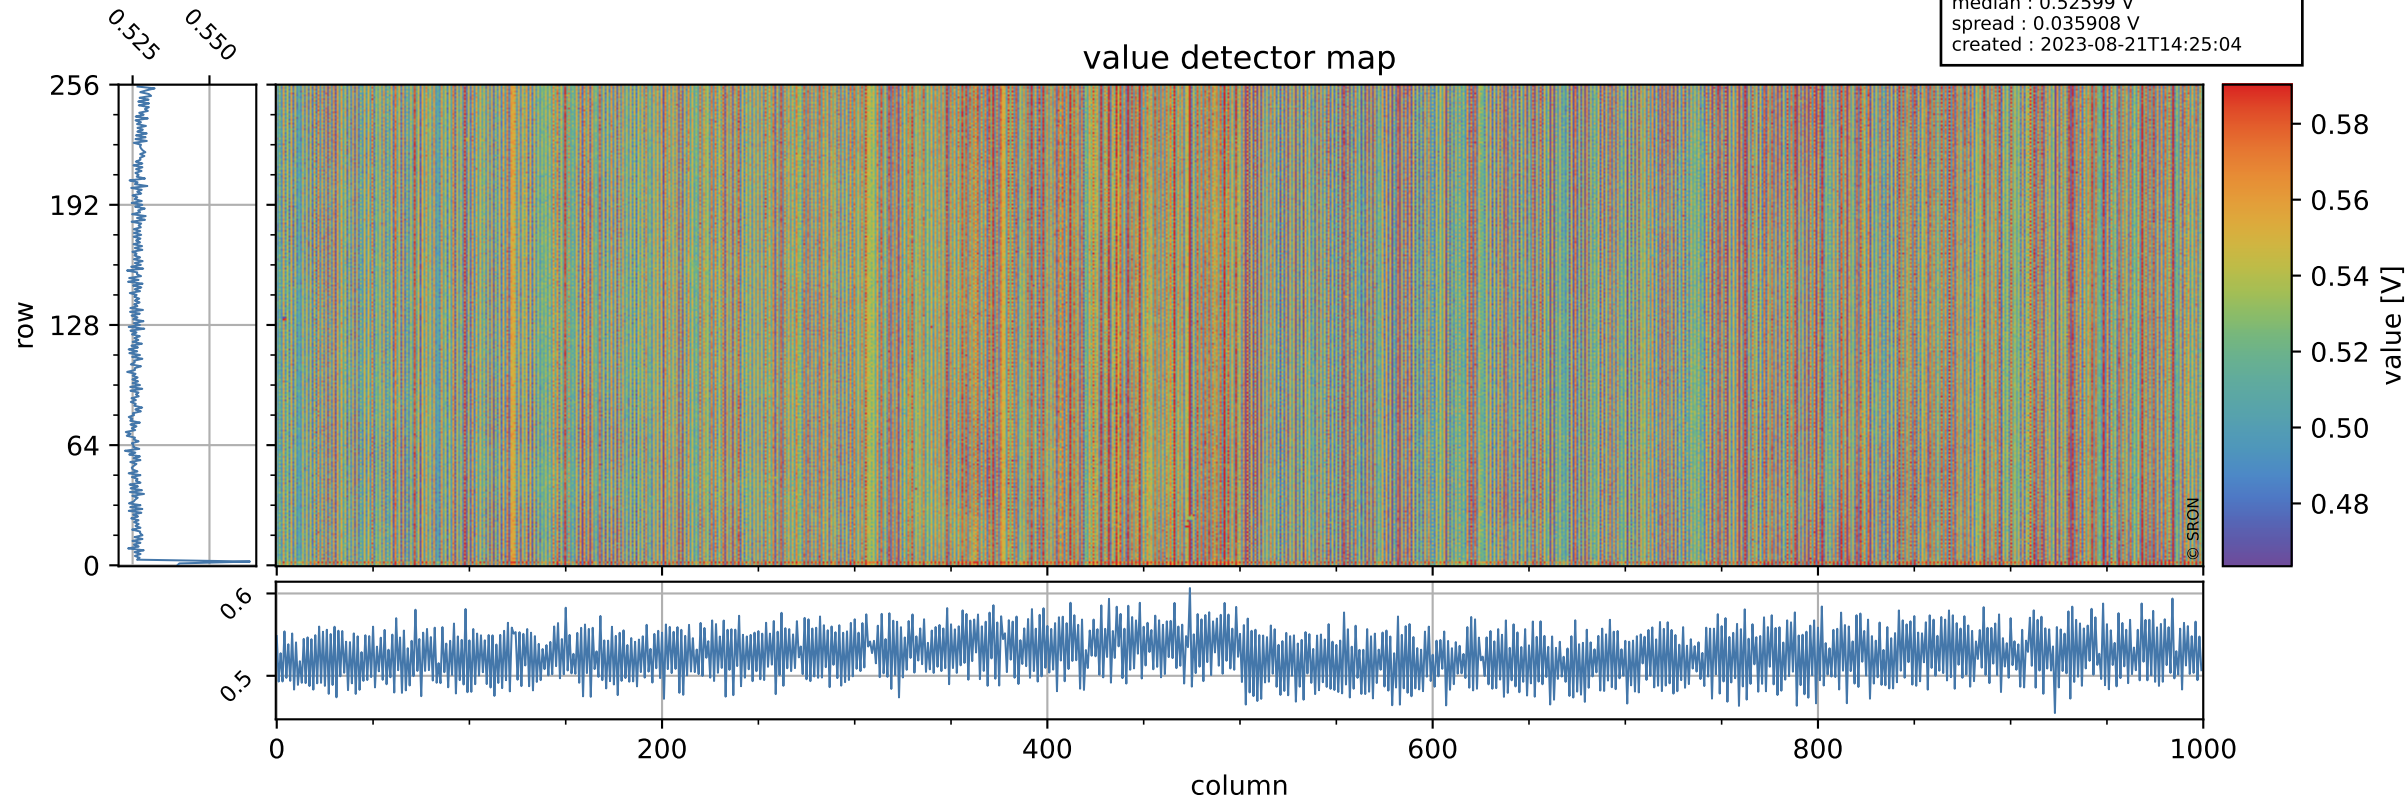

Tropomi SWIR offset (official)

orbits : 20 in [8122, 8167]
coverage : 2019-05-08 / 2019-05-12
median : 0.52599 V
spread : 0.035908 V
created : 2023-08-21T14:25:04

value detector map

Tropomi SWIR offset (official)

orbits : 20 in [8122, 8167]
coverage : 2019-05-08 / 2019-05-12
median : 33.679 μV
spread : 19.826 μV
created : 2023-08-21T14:25:04

Tropomi SWIR offset (official)

orbits : 20 in [8122, 8167]
coverage : 2019-05-08 / 2019-05-12
median : -0.027708 mV
spread : 0.33334 mV
created : 2023-08-21T14:25:05

value compared with SWIR offset CKD

Tropomi SWIR offset (official) ground-tracks of Sentinel-5P

orbits : 20 in [8122, 8167]
coverage : 2019-05-08 / 2019-05-12
created : 2023-08-21T14:25:05

Tropomi SWIR offset (official)

orbits : [2827, 8167]
coverage : 2018-04-30 / 2019-05-12
created : 2023-08-21T14:25:05

trend of detector median & temperatures