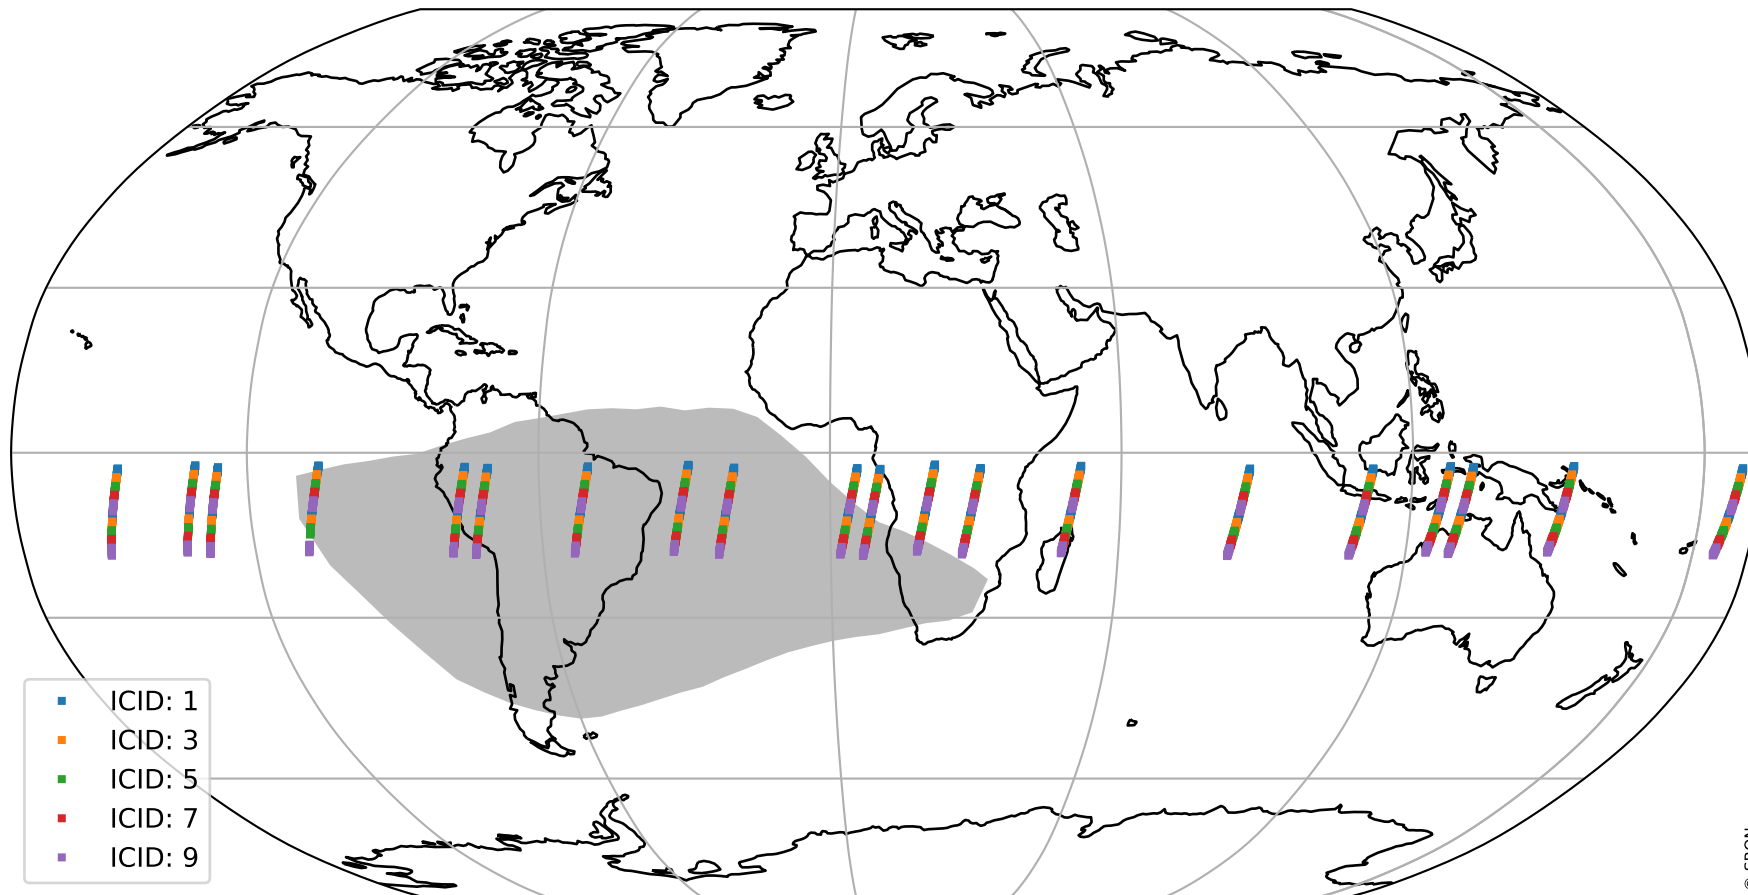

Tropomi SWIR offset (official)

orbits : 20 in [8122, 8167]
coverage : 2019-05-08 / 2019-05-12
median : 0.52599 V
spread : 0.035908 V
created : 2023-08-21T14:25:04

value detector map

Tropomi SWIR offset (official)

orbits : 20 in [8122, 8167]
coverage : 2019-05-08 / 2019-05-12
median : 33.679 μV
spread : 19.826 μV
created : 2023-08-21T14:25:04

Tropomi SWIR offset (official)

orbits : 20 in [8122, 8167]
coverage : 2019-05-08 / 2019-05-12
median : -0.027708 mV
spread : 0.33334 mV
created : 2023-08-21T14:25:05

value compared with SWIR offset CKD

Tropomi SWIR offset (official) ground-tracks of Sentinel-5P

orbits : 20 in [8122, 8167]
coverage : 2019-05-08 / 2019-05-12
created : 2023-08-21T14:25:05

Tropomi SWIR offset (official)

orbits : [2827, 8167]
coverage : 2018-04-30 / 2019-05-12
created : 2023-08-21T14:25:05

trend of detector median & temperatures