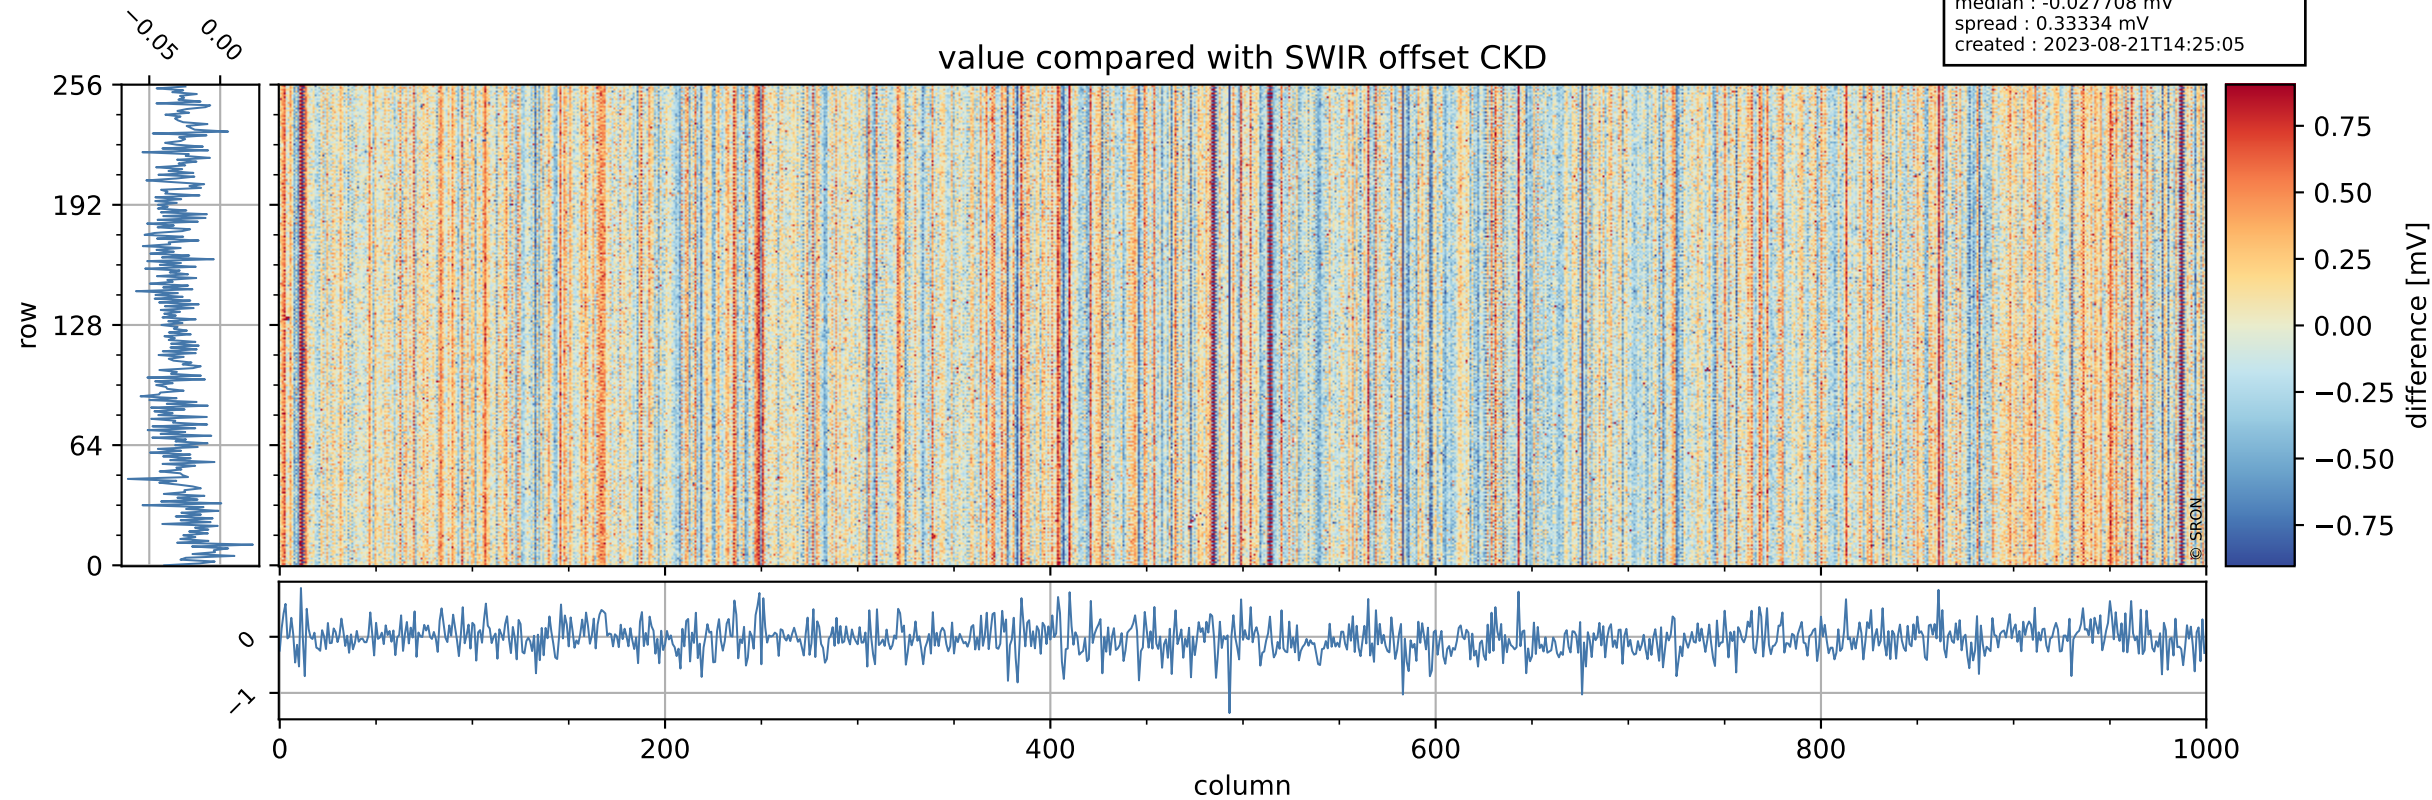

Tropomi SWIR offset (official)

orbits : 20 in [8122, 8167]
coverage : 2019-05-08 / 2019-05-12
median : 0.52599 V
spread : 0.035908 V
created : 2023-08-21T14:25:04

value detector map

Tropomi SWIR offset (official)

orbits : 20 in [8122, 8167]
coverage : 2019-05-08 / 2019-05-12
median : 33.679 μV
spread : 19.826 μV
created : 2023-08-21T14:25:04

Tropomi SWIR offset (official)

orbits : 20 in [8122, 8167]
coverage : 2019-05-08 / 2019-05-12
median : -0.027708 mV
spread : 0.33334 mV
created : 2023-08-21T14:25:05

value compared with SWIR offset CKD

Tropomi SWIR offset (official) ground-tracks of Sentinel-5P

orbits : 20 in [8122, 8167]
coverage : 2019-05-08 / 2019-05-12
created : 2023-08-21T14:25:05

Tropomi SWIR offset (official)

orbits : [2827, 8167]
coverage : 2018-04-30 / 2019-05-12
created : 2023-08-21T14:25:05

trend of detector median & temperatures