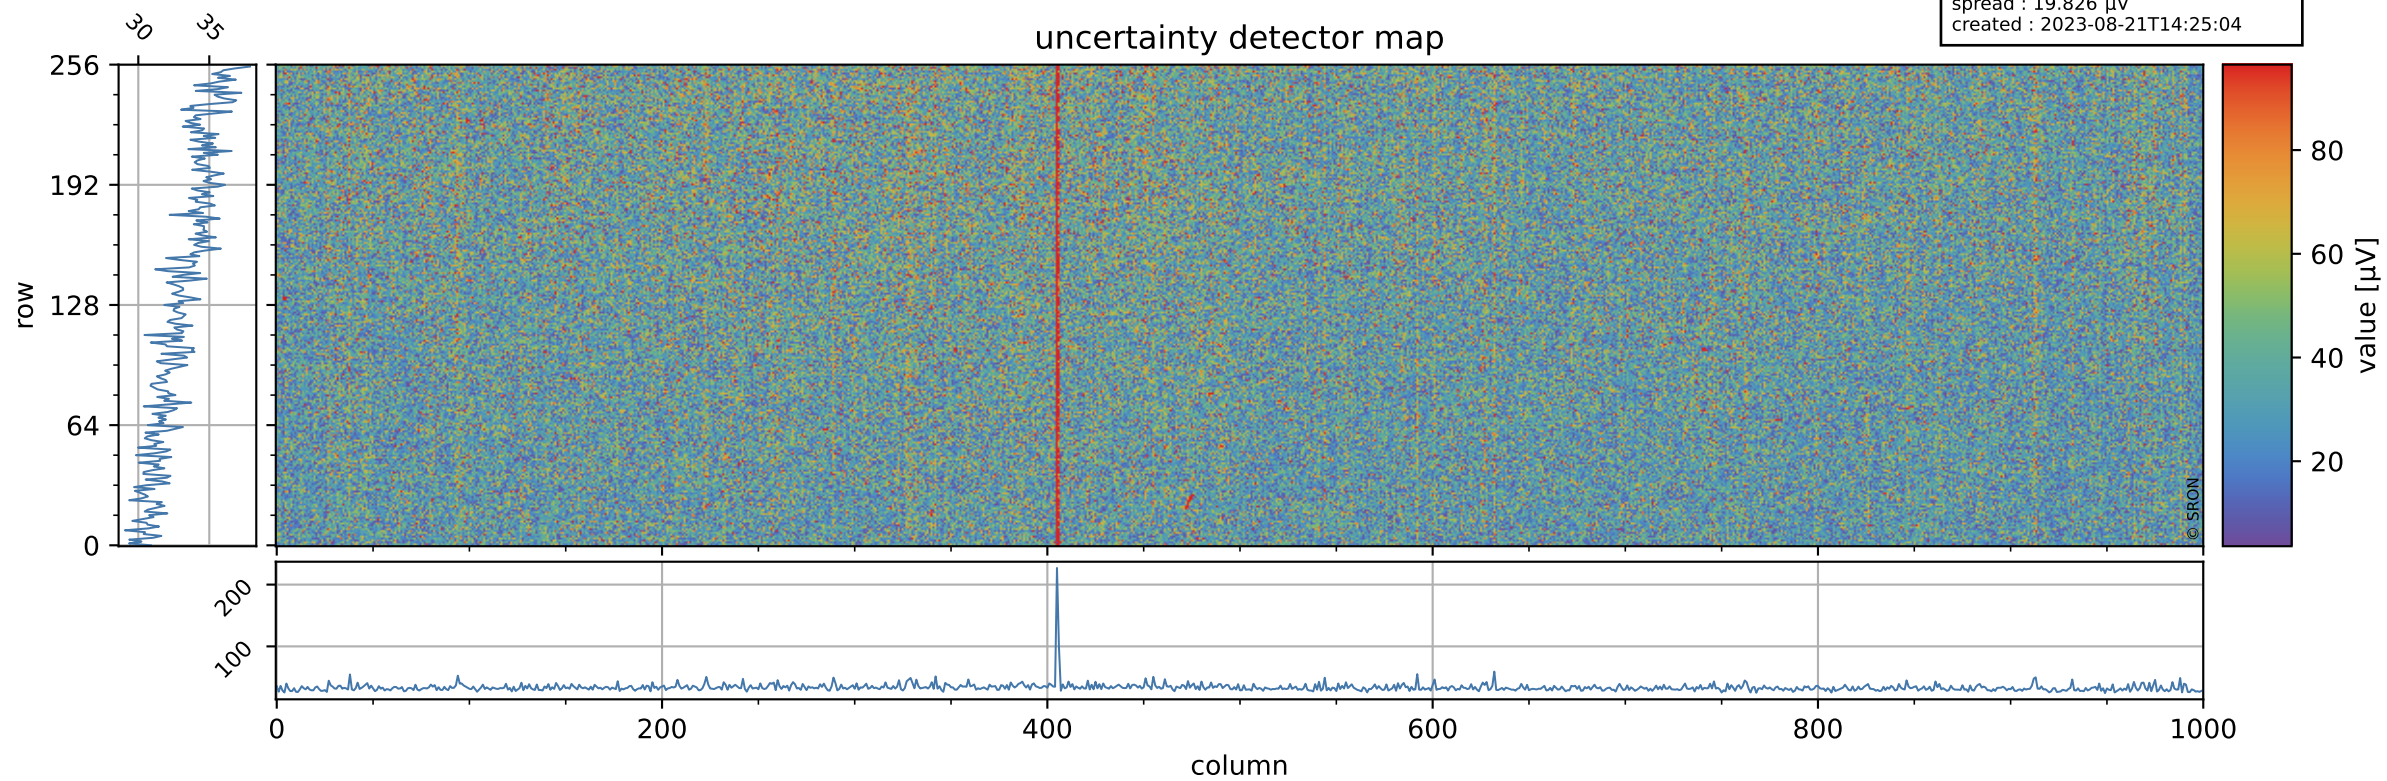

Tropomi SWIR offset (official)

orbits : 20 in [8122, 8167]
coverage : 2019-05-08 / 2019-05-12
median : 0.52599 V
spread : 0.035908 V
created : 2023-08-21T14:25:04

value detector map

Tropomi SWIR offset (official)

orbits : 20 in [8122, 8167]
coverage : 2019-05-08 / 2019-05-12
median : 33.679 μV
spread : 19.826 μV
created : 2023-08-21T14:25:04

Tropomi SWIR offset (official)

orbits : 20 in [8122, 8167]
coverage : 2019-05-08 / 2019-05-12
median : -0.027708 mV
spread : 0.33334 mV
created : 2023-08-21T14:25:05

value compared with SWIR offset CKD

Tropomi SWIR offset (official) ground-tracks of Sentinel-5P

orbits : 20 in [8122, 8167]
coverage : 2019-05-08 / 2019-05-12
created : 2023-08-21T14:25:05

Tropomi SWIR offset (official)

orbits : [2827, 8167]
coverage : 2018-04-30 / 2019-05-12
created : 2023-08-21T14:25:05

trend of detector median & temperatures