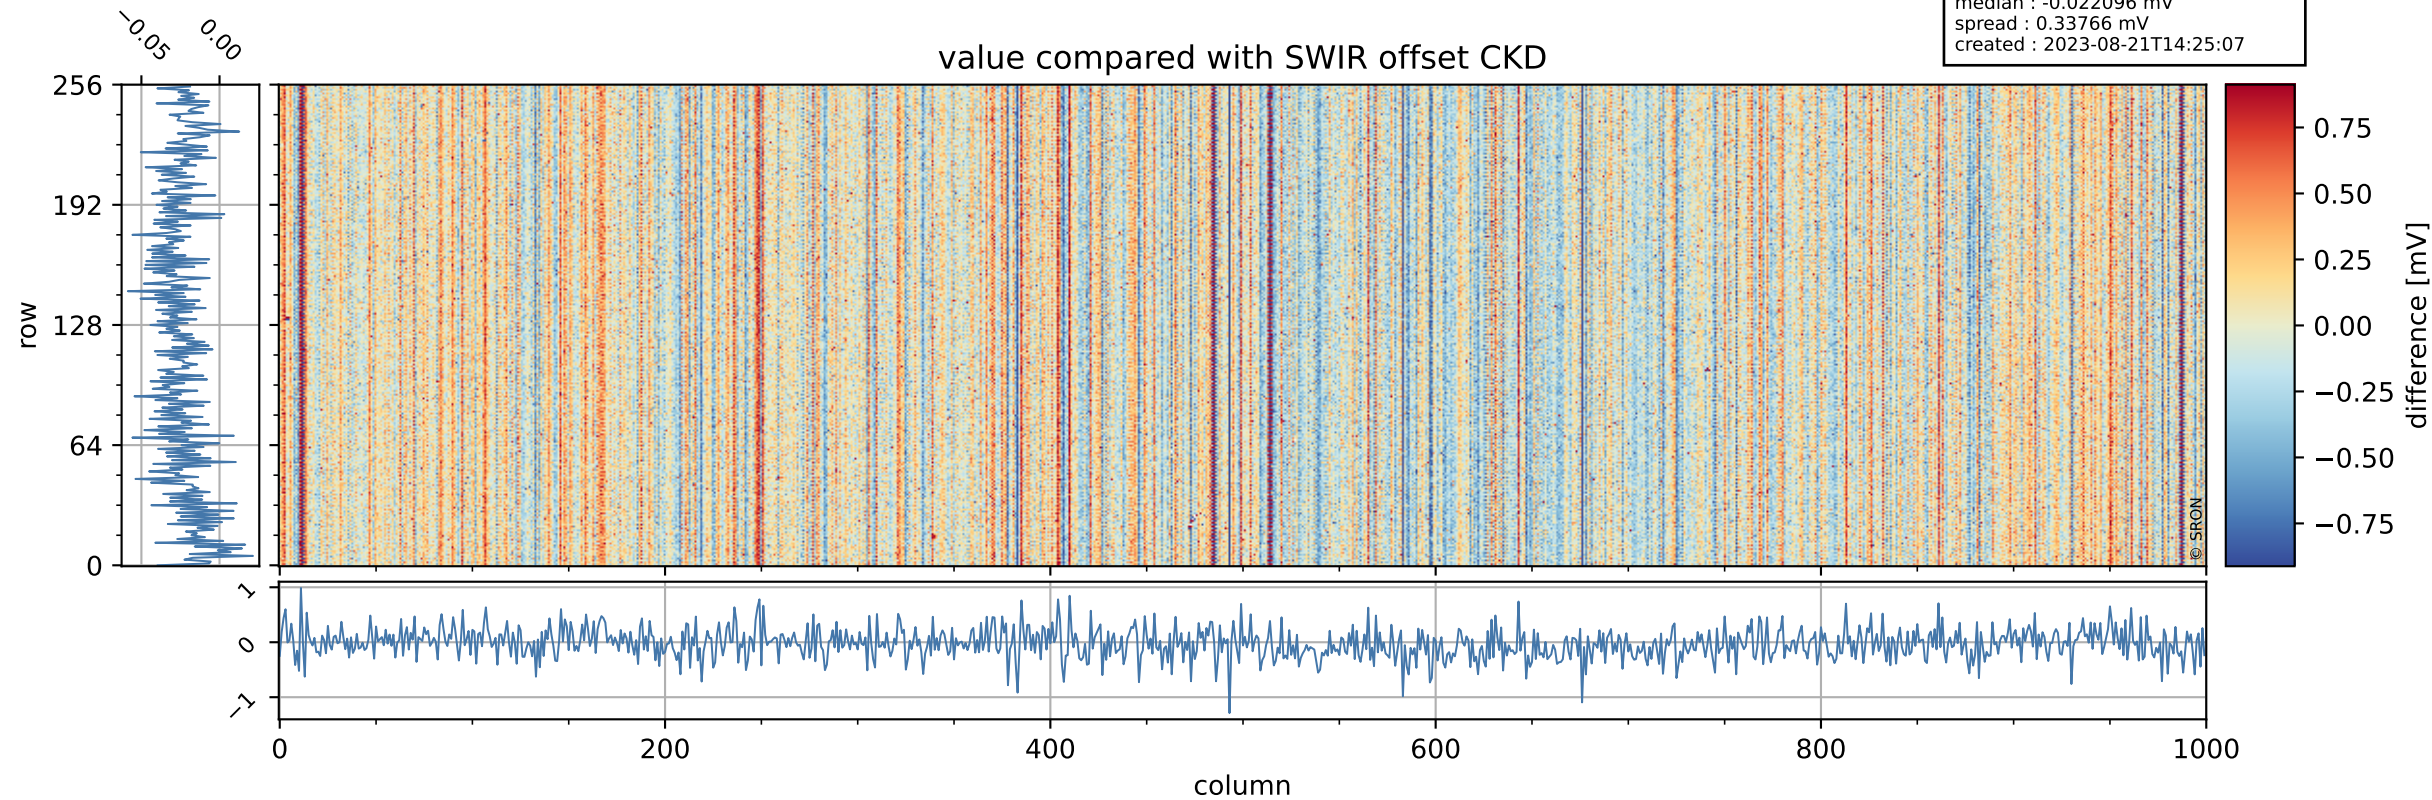

Tropomi SWIR offset (official)

orbits : 19 in [8137, 8182]
coverage : 2019-05-10 / 2019-05-13
median : 0.526 V
spread : 0.035909 V
created : 2023-08-21T14:25:06

value detector map

Tropomi SWIR offset (official)

orbits : 19 in [8137, 8182]
coverage : 2019-05-10 / 2019-05-13
median : 0.035586 mV
spread : 0.02082 mV
created : 2023-08-21T14:25:07

Tropomi SWIR offset (official)

orbits : 19 in [8137, 8182]
coverage : 2019-05-10 / 2019-05-13
median : -0.022096 mV
spread : 0.33766 mV
created : 2023-08-21T14:25:07

value compared with SWIR offset CKD

Tropomi SWIR offset (official) ground-tracks of Sentinel-5P

orbits : 19 in [8137, 8182]
coverage : 2019-05-10 / 2019-05-13
created : 2023-08-21T14:25:07

Tropomi SWIR offset (official)

orbits : [2827, 8182]
coverage : 2018-04-30 / 2019-05-13
created : 2023-08-21T14:25:08

trend of detector median & temperatures