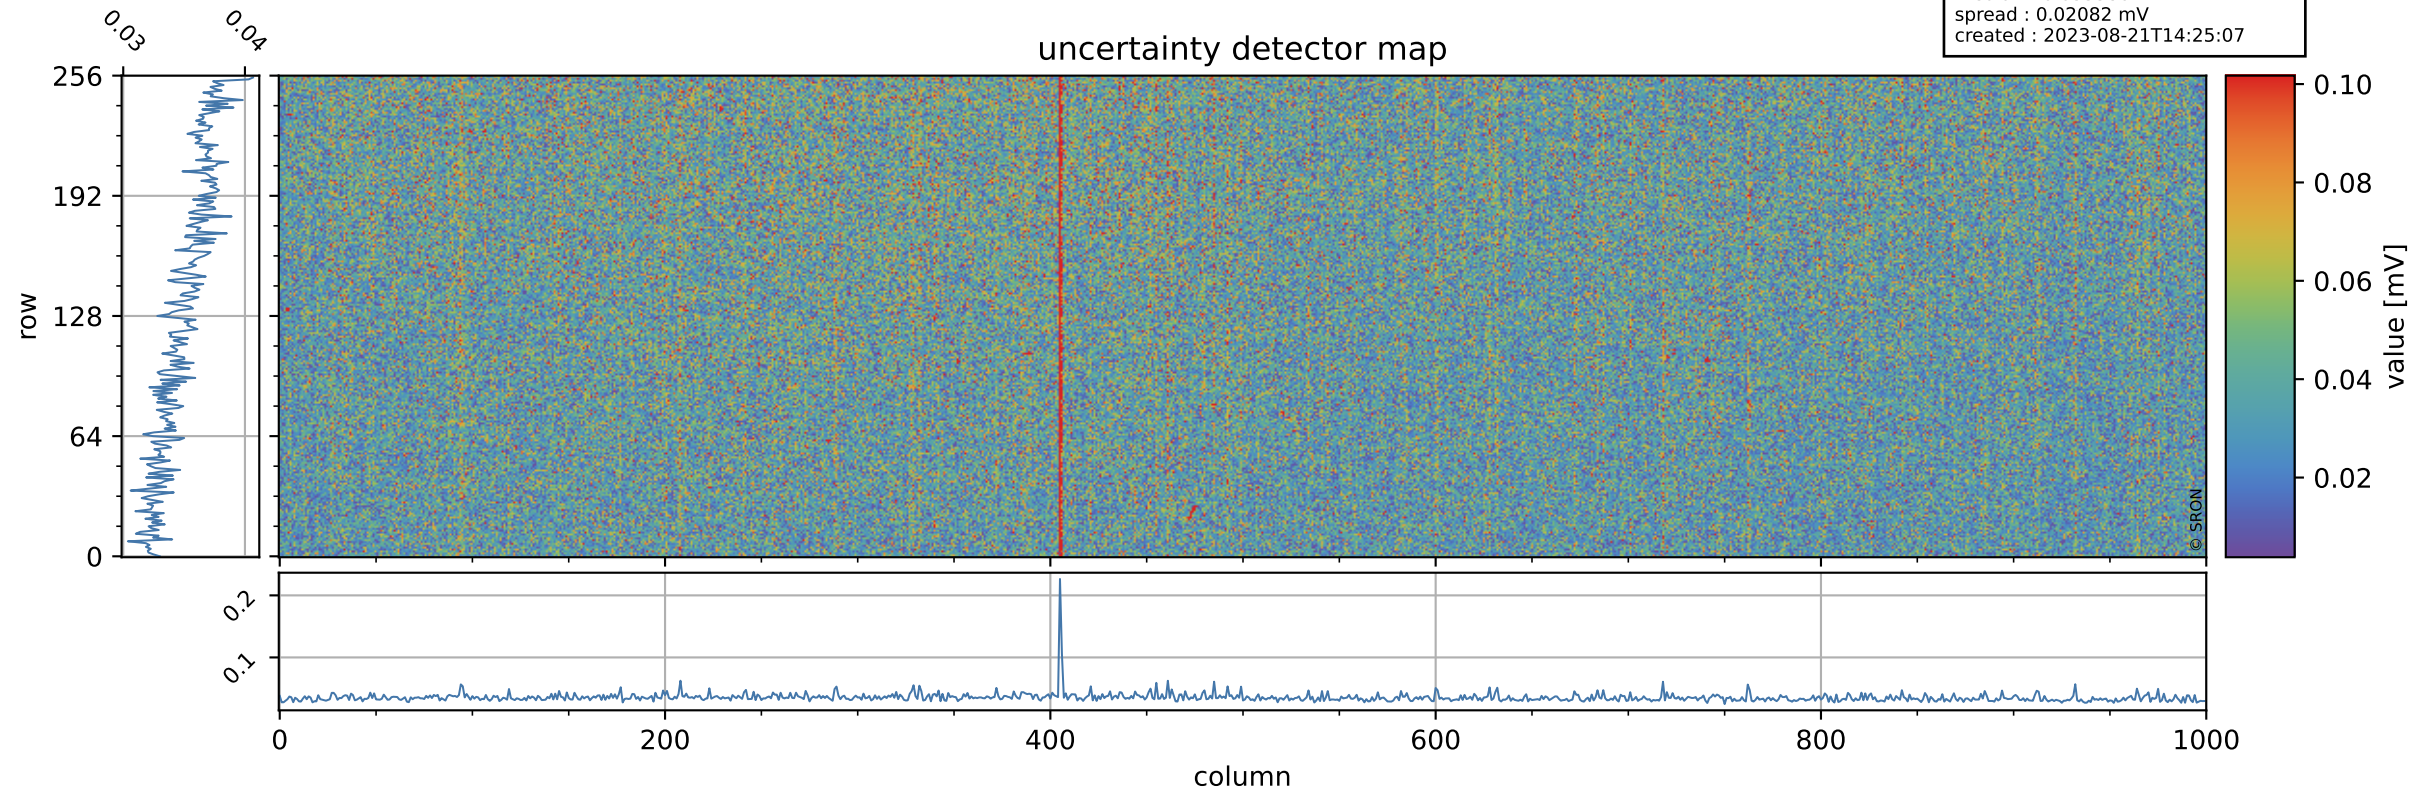

Tropomi SWIR offset (official)

orbits : 19 in [8137, 8182]
coverage : 2019-05-10 / 2019-05-13
median : 0.526 V
spread : 0.035909 V
created : 2023-08-21T14:25:06

value detector map

Tropomi SWIR offset (official)

orbits : 19 in [8137, 8182]
coverage : 2019-05-10 / 2019-05-13
median : 0.035586 mV
spread : 0.02082 mV
created : 2023-08-21T14:25:07

Tropomi SWIR offset (official)

orbits : 19 in [8137, 8182]
coverage : 2019-05-10 / 2019-05-13
median : -0.022096 mV
spread : 0.33766 mV
created : 2023-08-21T14:25:07

value compared with SWIR offset CKD

Tropomi SWIR offset (official) ground-tracks of Sentinel-5P

orbits : 19 in [8137, 8182]
coverage : 2019-05-10 / 2019-05-13
created : 2023-08-21T14:25:07

Tropomi SWIR offset (official)

orbits : [2827, 8182]
coverage : 2018-04-30 / 2019-05-13
created : 2023-08-21T14:25:08

trend of detector median & temperatures