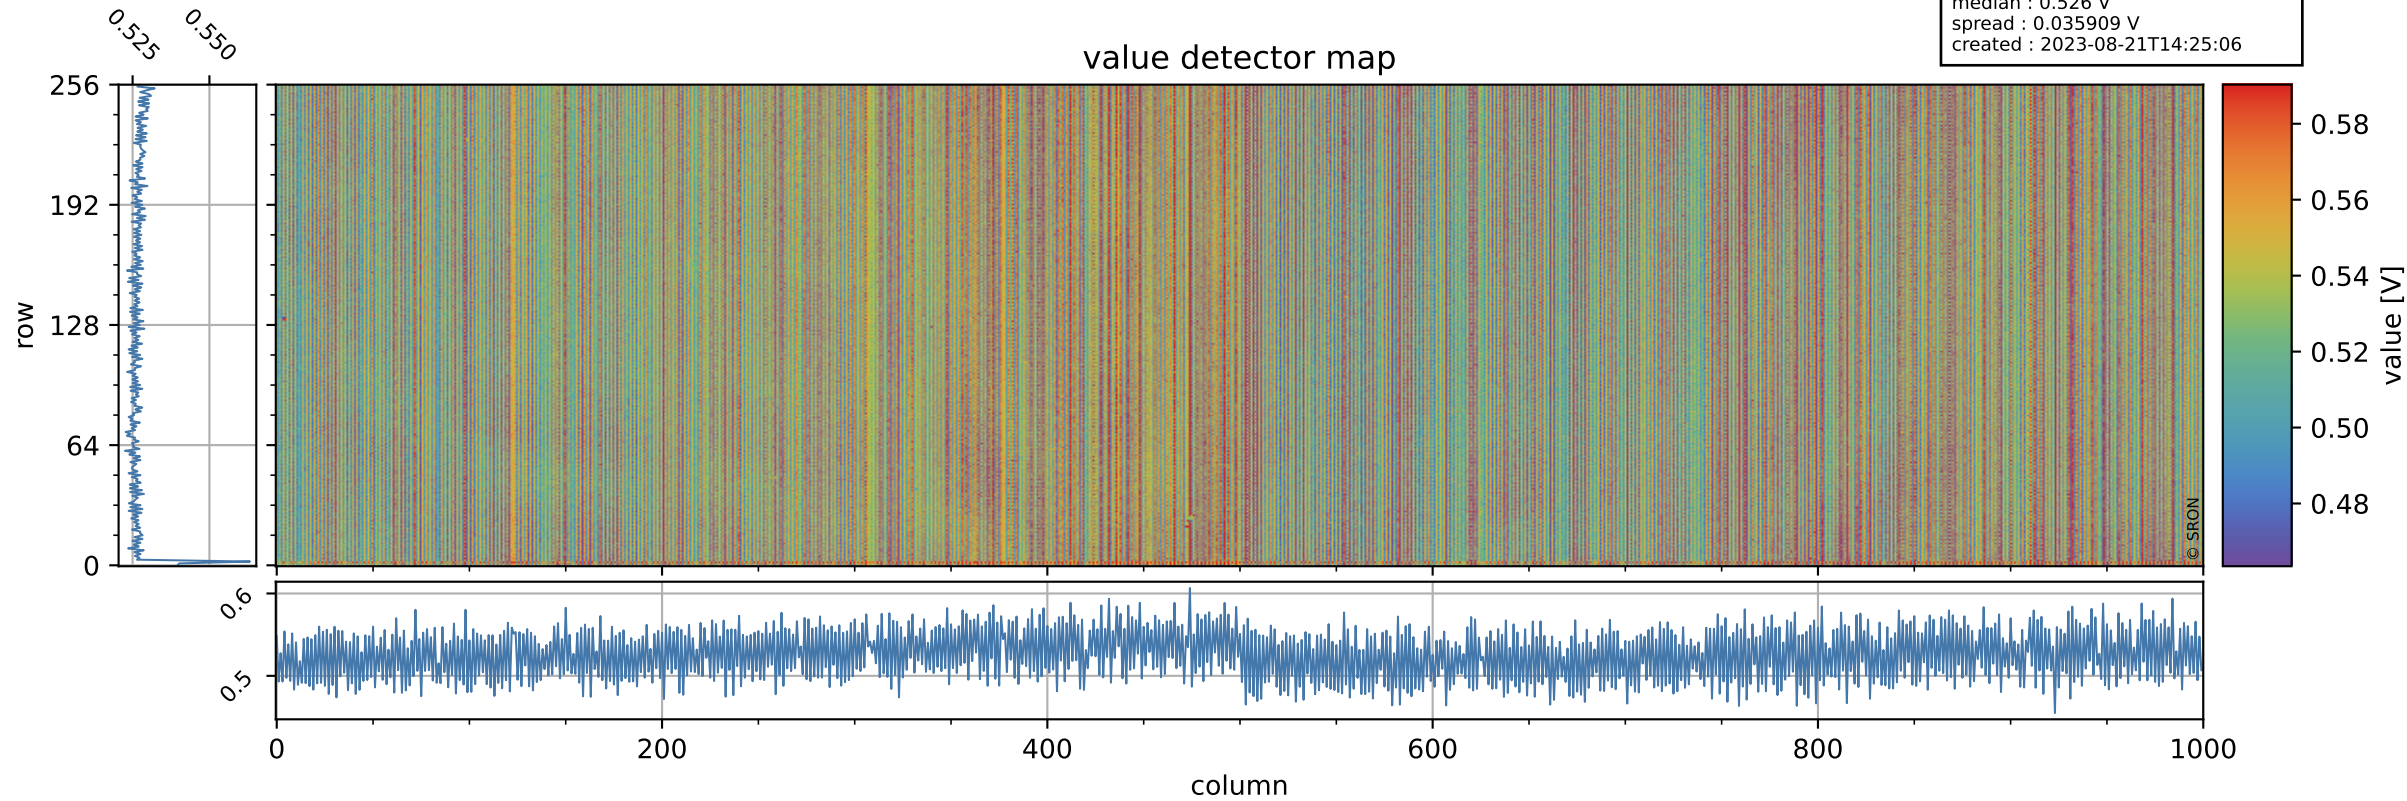

Tropomi SWIR offset (official)

orbits : 19 in [8137, 8182]
coverage : 2019-05-10 / 2019-05-13
median : 0.526 V
spread : 0.035909 V
created : 2023-08-21T14:25:06

value detector map

Tropomi SWIR offset (official)

orbits : 19 in [8137, 8182]
coverage : 2019-05-10 / 2019-05-13
median : 0.035586 mV
spread : 0.02082 mV
created : 2023-08-21T14:25:07

Tropomi SWIR offset (official)

orbits : 19 in [8137, 8182]
coverage : 2019-05-10 / 2019-05-13
median : -0.022096 mV
spread : 0.33766 mV
created : 2023-08-21T14:25:07

value compared with SWIR offset CKD

Tropomi SWIR offset (official) ground-tracks of Sentinel-5P

orbits : 19 in [8137, 8182]
coverage : 2019-05-10 / 2019-05-13
created : 2023-08-21T14:25:07

Tropomi SWIR offset (official)

orbits : [2827, 8182]
coverage : 2018-04-30 / 2019-05-13
created : 2023-08-21T14:25:08

trend of detector median & temperatures