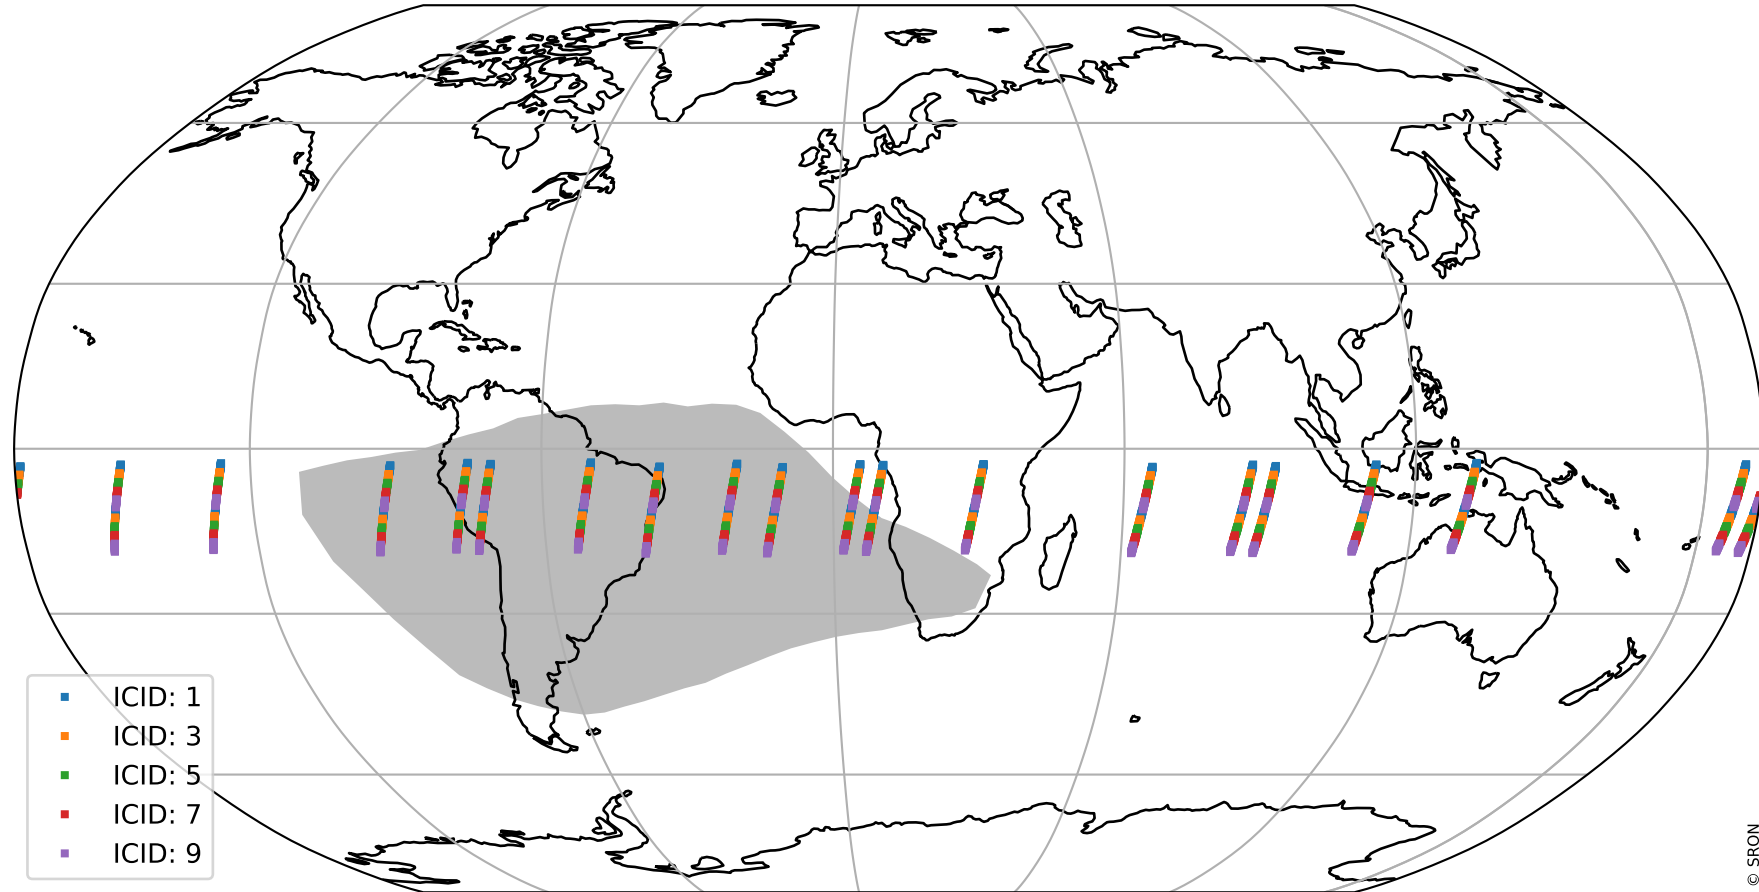

Tropomi SWIR offset (official)

orbits : 19 in [8137, 8182]
coverage : 2019-05-10 / 2019-05-13
median : 0.526 V
spread : 0.035909 V
created : 2023-08-21T14:25:06

value detector map

Tropomi SWIR offset (official)

orbits : 19 in [8137, 8182]
coverage : 2019-05-10 / 2019-05-13
median : 0.035586 mV
spread : 0.02082 mV
created : 2023-08-21T14:25:07

Tropomi SWIR offset (official)

orbits : 19 in [8137, 8182]
coverage : 2019-05-10 / 2019-05-13
median : -0.022096 mV
spread : 0.33766 mV
created : 2023-08-21T14:25:07

value compared with SWIR offset CKD

Tropomi SWIR offset (official) ground-tracks of Sentinel-5P

orbits : 19 in [8137, 8182]
coverage : 2019-05-10 / 2019-05-13
created : 2023-08-21T14:25:07

Tropomi SWIR offset (official)

orbits : [2827, 8182]
coverage : 2018-04-30 / 2019-05-13
created : 2023-08-21T14:25:08

trend of detector median & temperatures