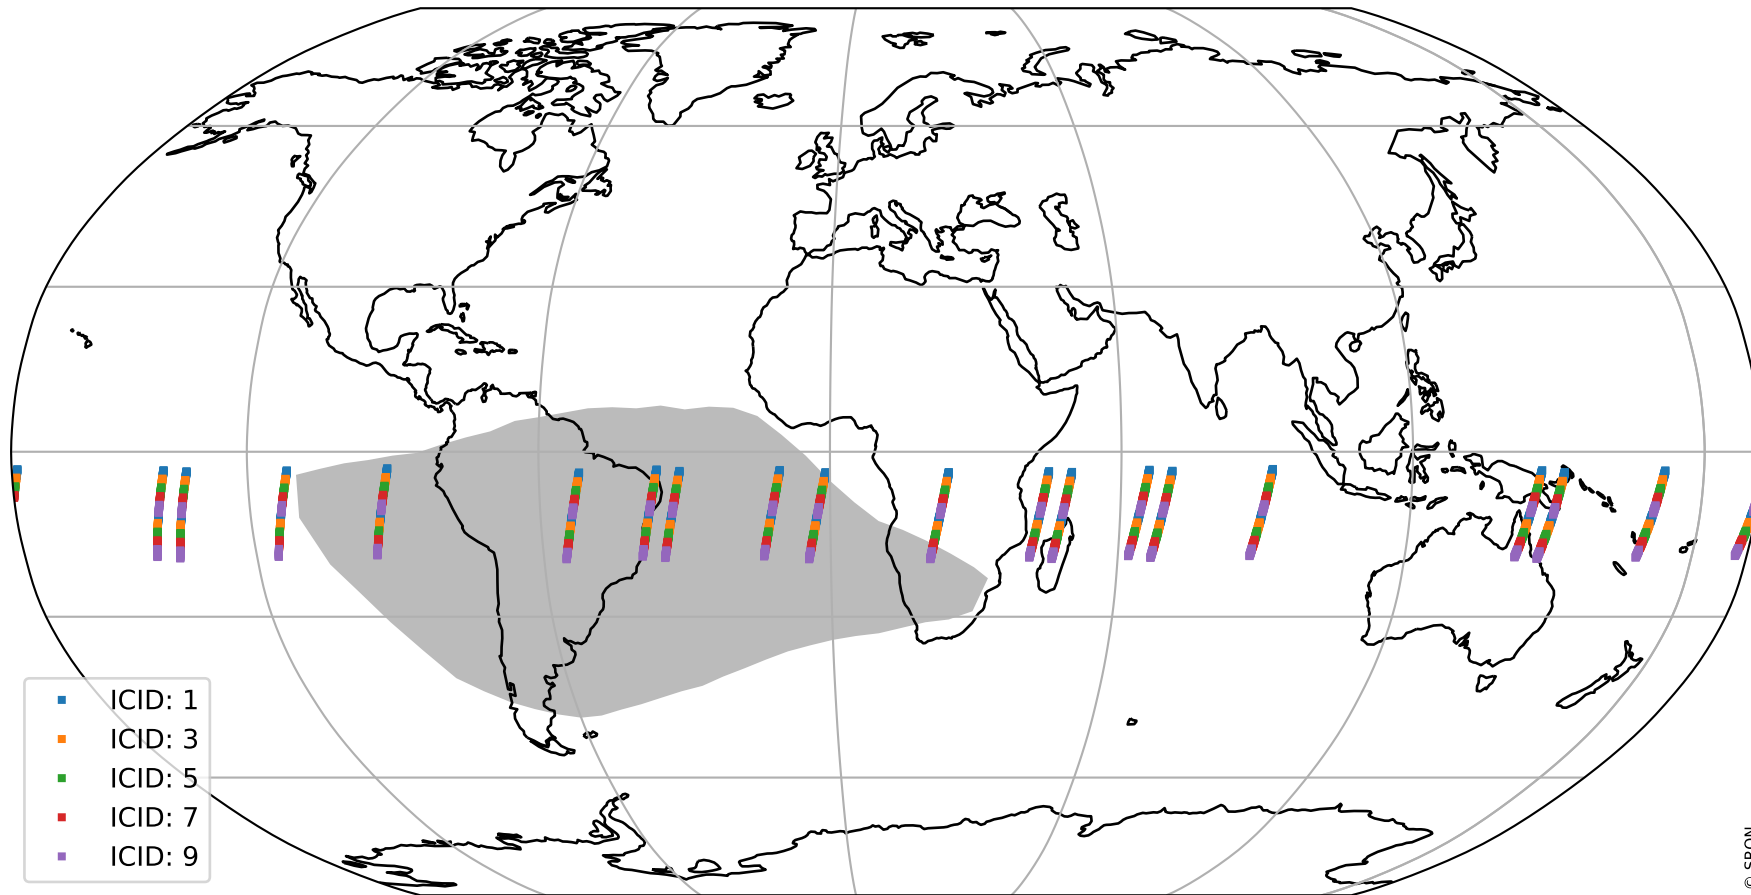

Tropomi SWIR offset (official)

orbits : 19 in [8167, 8212]
coverage : 2019-05-12 / 2019-05-15
median : 0.52599 V
spread : 0.03591 V
created : 2023-08-21T14:25:12

value detector map

Tropomi SWIR offset (official)

orbits : 19 in [8167, 8212]
coverage : 2019-05-12 / 2019-05-15
median : 33.194 μV
spread : 19.653 μV
created : 2023-08-21T14:25:12

Tropomi SWIR offset (official)

orbits : 19 in [8167, 8212]
coverage : 2019-05-12 / 2019-05-15
median : -0.034683 mV
spread : 0.33611 mV
created : 2023-08-21T14:25:13

value compared with SWIR offset CKD

Tropomi SWIR offset (official) ground-tracks of Sentinel-5P

orbits : 19 in [8167, 8212]
coverage : 2019-05-12 / 2019-05-15
created : 2023-08-21T14:25:13

Tropomi SWIR offset (official)

orbits : [2827, 8212]
coverage : 2018-04-30 / 2019-05-15
created : 2023-08-21T14:25:14

trend of detector median & temperatures