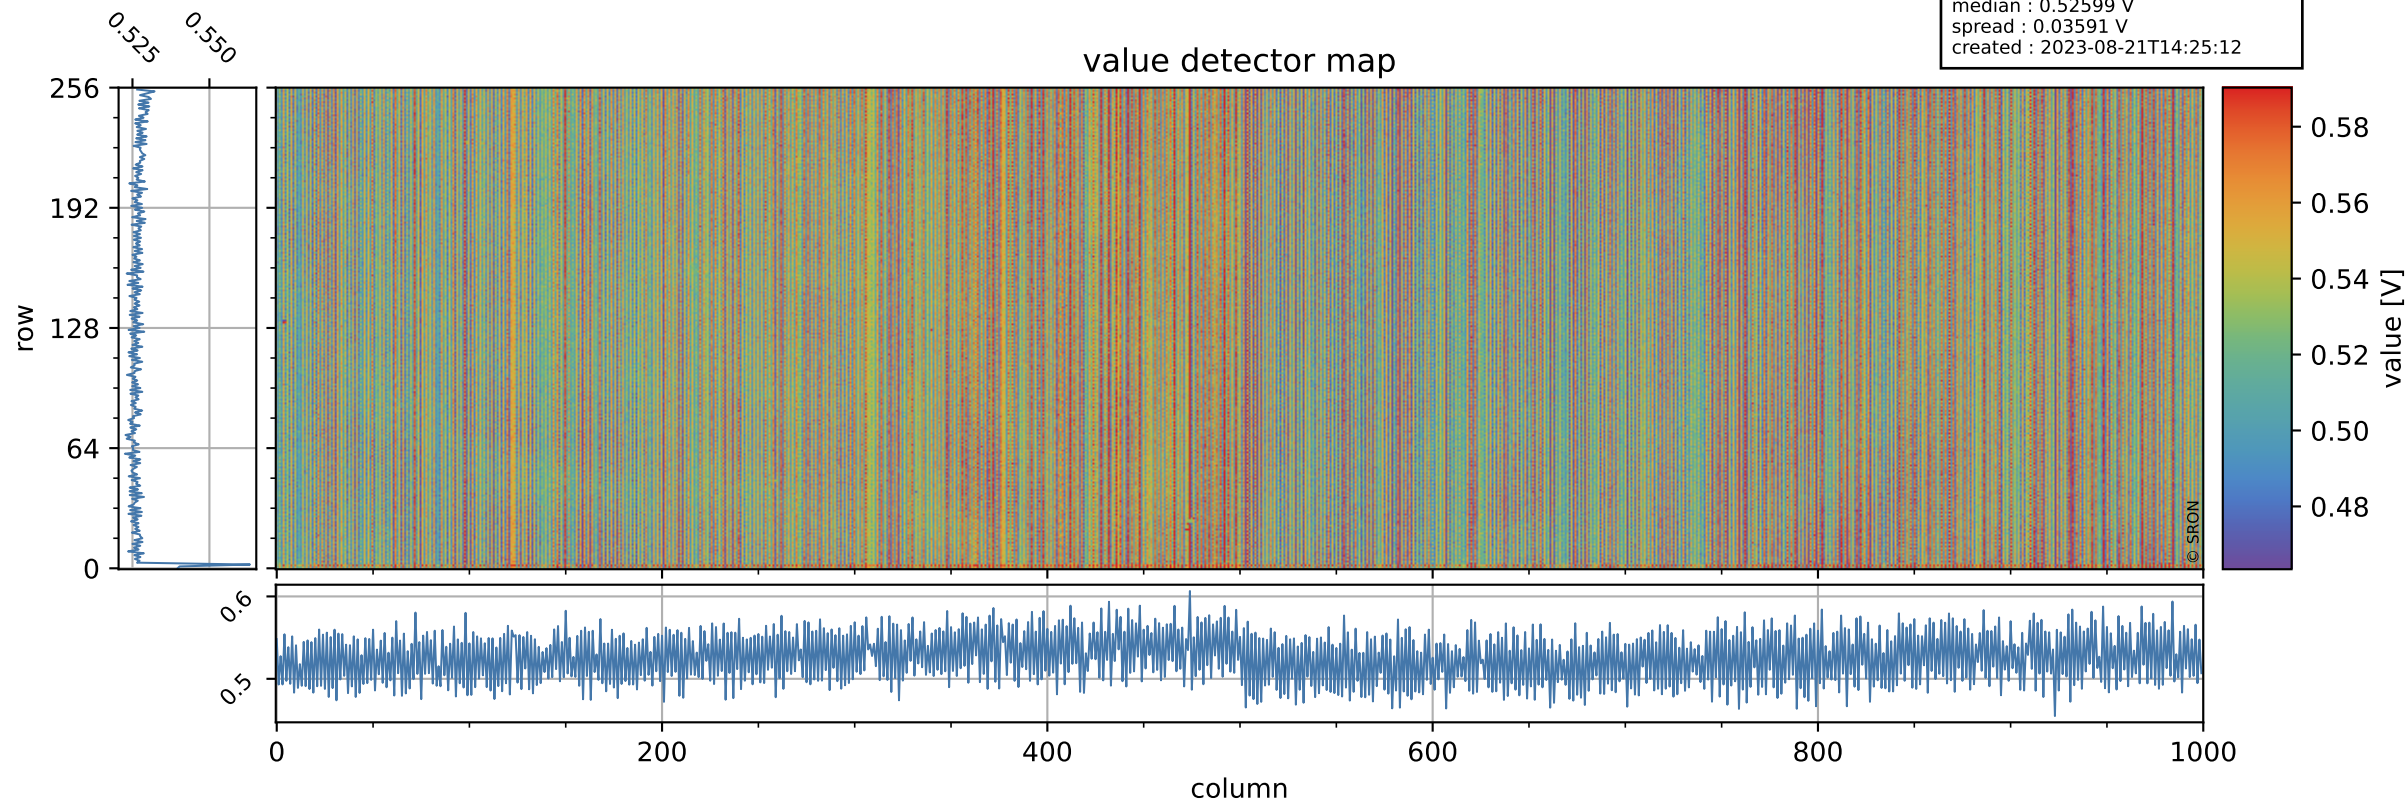

Tropomi SWIR offset (official)

orbits : 19 in [8167, 8212]
coverage : 2019-05-12 / 2019-05-15
median : 0.52599 V
spread : 0.03591 V
created : 2023-08-21T14:25:12

value detector map

Tropomi SWIR offset (official)

orbits : 19 in [8167, 8212]
coverage : 2019-05-12 / 2019-05-15
median : 33.194 μV
spread : 19.653 μV
created : 2023-08-21T14:25:12

Tropomi SWIR offset (official)

orbits : 19 in [8167, 8212]
coverage : 2019-05-12 / 2019-05-15
median : -0.034683 mV
spread : 0.33611 mV
created : 2023-08-21T14:25:13

value compared with SWIR offset CKD

Tropomi SWIR offset (official) ground-tracks of Sentinel-5P

orbits : 19 in [8167, 8212]
coverage : 2019-05-12 / 2019-05-15
created : 2023-08-21T14:25:13

Tropomi SWIR offset (official)

orbits : [2827, 8212]
coverage : 2018-04-30 / 2019-05-15
created : 2023-08-21T14:25:14

trend of detector median & temperatures