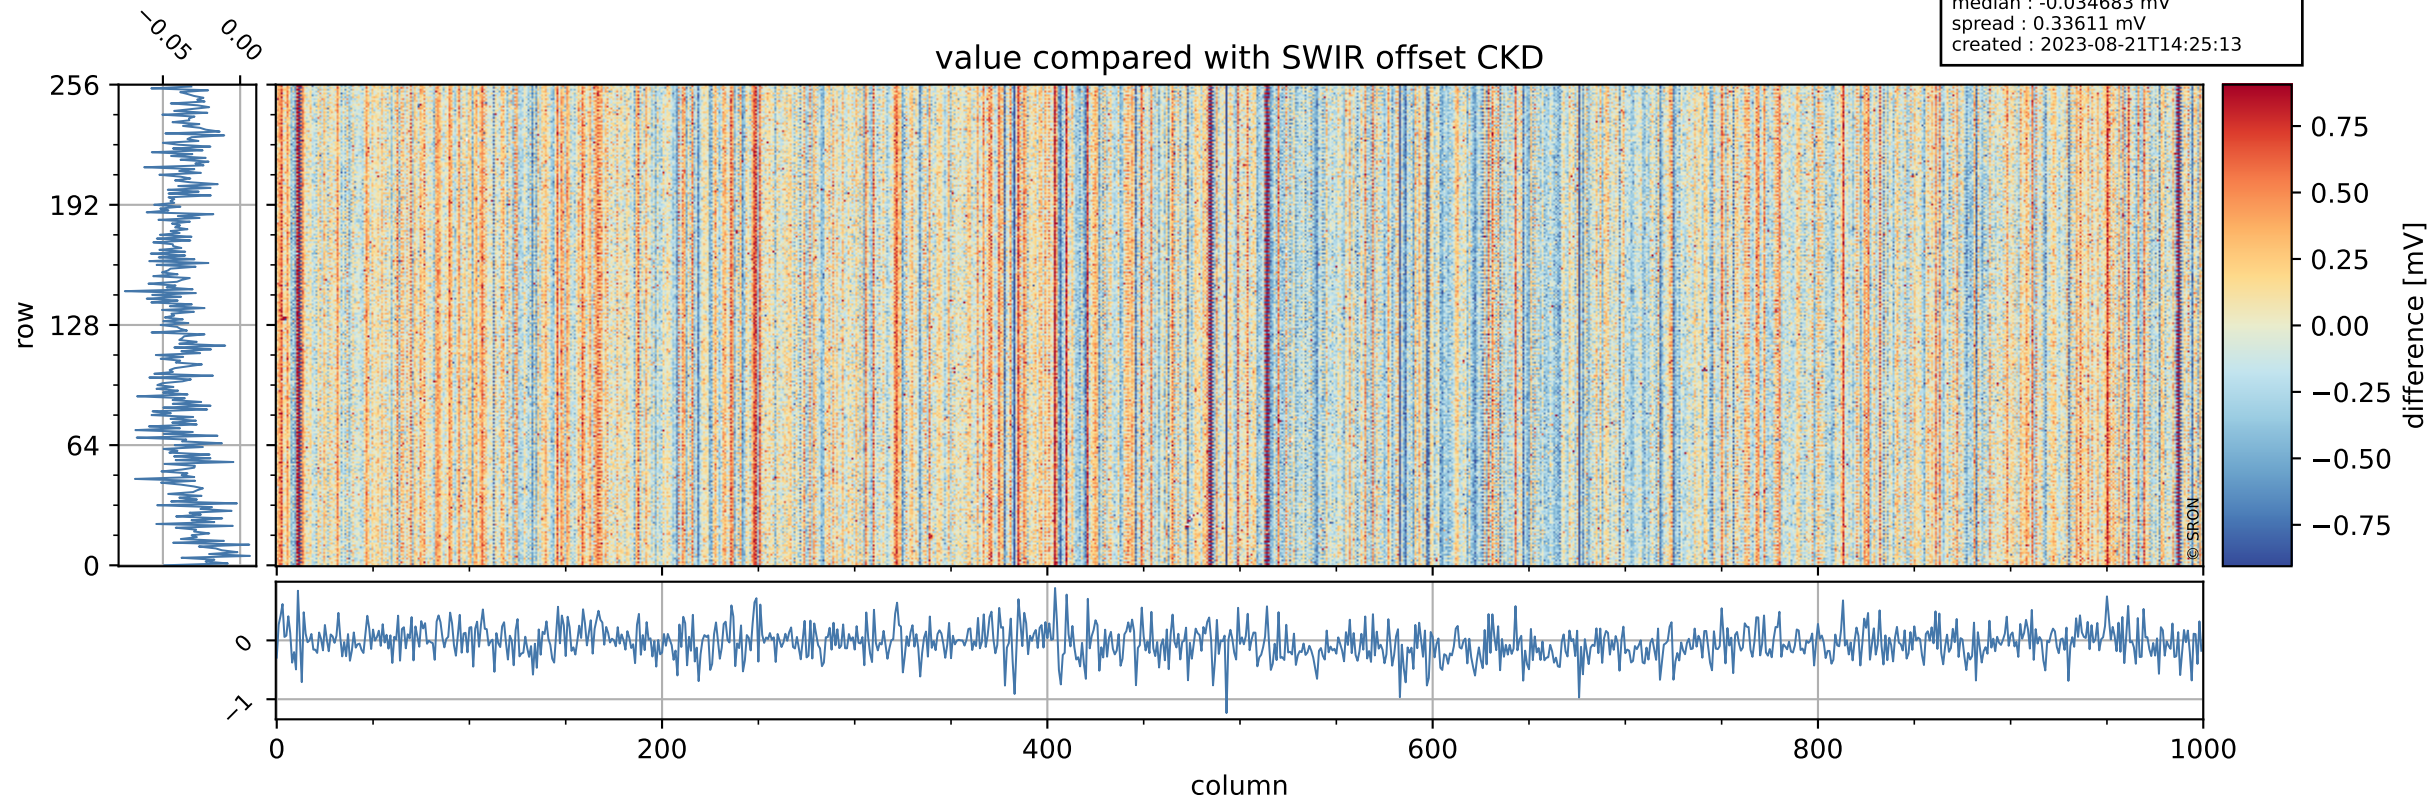

Tropomi SWIR offset (official)

orbits : 19 in [8167, 8212]
coverage : 2019-05-12 / 2019-05-15
median : 0.52599 V
spread : 0.03591 V
created : 2023-08-21T14:25:12

value detector map

Tropomi SWIR offset (official)

orbits : 19 in [8167, 8212]
coverage : 2019-05-12 / 2019-05-15
median : 33.194 μV
spread : 19.653 μV
created : 2023-08-21T14:25:12

Tropomi SWIR offset (official)

orbits : 19 in [8167, 8212]
coverage : 2019-05-12 / 2019-05-15
median : -0.034683 mV
spread : 0.33611 mV
created : 2023-08-21T14:25:13

value compared with SWIR offset CKD

Tropomi SWIR offset (official) ground-tracks of Sentinel-5P

orbits : 19 in [8167, 8212]
coverage : 2019-05-12 / 2019-05-15
created : 2023-08-21T14:25:13

Tropomi SWIR offset (official)

orbits : [2827, 8212]
coverage : 2018-04-30 / 2019-05-15
created : 2023-08-21T14:25:14

trend of detector median & temperatures