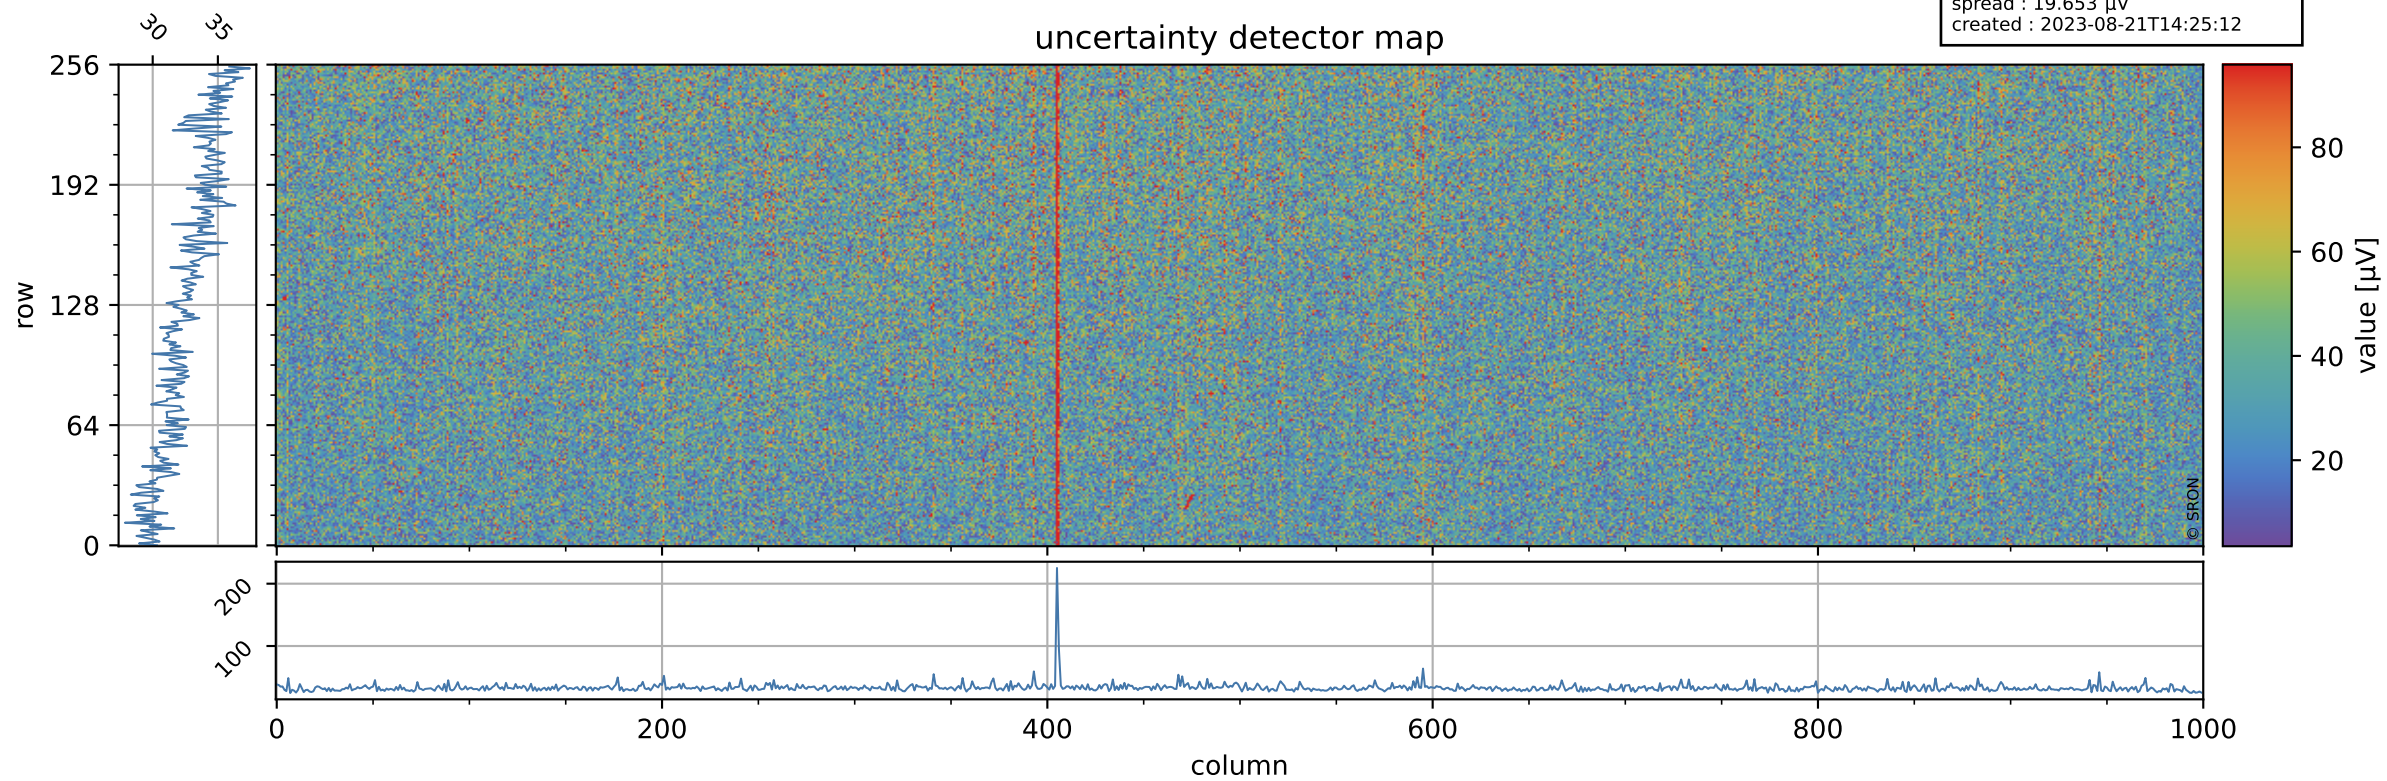

Tropomi SWIR offset (official)

orbits : 19 in [8167, 8212]
coverage : 2019-05-12 / 2019-05-15
median : 0.52599 V
spread : 0.03591 V
created : 2023-08-21T14:25:12

value detector map

Tropomi SWIR offset (official)

orbits : 19 in [8167, 8212]
coverage : 2019-05-12 / 2019-05-15
median : 33.194 μV
spread : 19.653 μV
created : 2023-08-21T14:25:12

Tropomi SWIR offset (official)

orbits : 19 in [8167, 8212]
coverage : 2019-05-12 / 2019-05-15
median : -0.034683 mV
spread : 0.33611 mV
created : 2023-08-21T14:25:13

value compared with SWIR offset CKD

Tropomi SWIR offset (official) ground-tracks of Sentinel-5P

orbits : 19 in [8167, 8212]
coverage : 2019-05-12 / 2019-05-15
created : 2023-08-21T14:25:13

Tropomi SWIR offset (official)

orbits : [2827, 8212]
coverage : 2018-04-30 / 2019-05-15
created : 2023-08-21T14:25:14

trend of detector median & temperatures