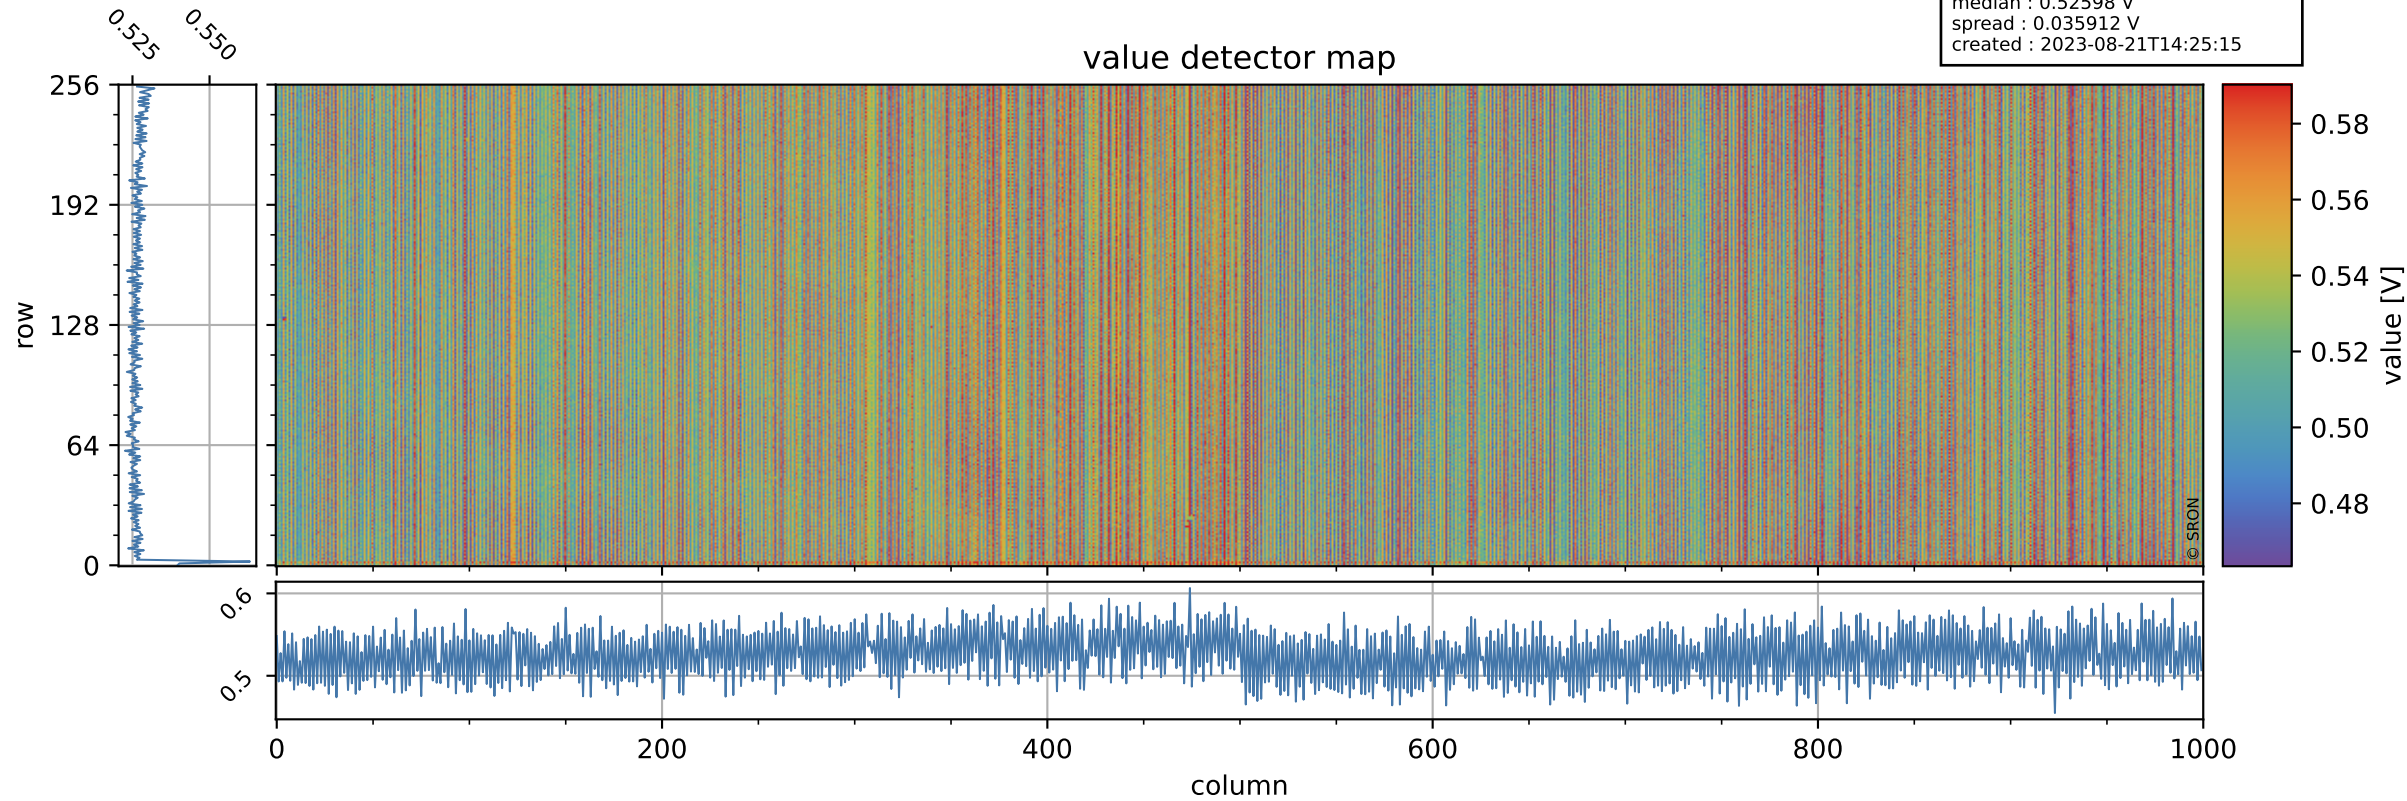

Tropomi SWIR offset (official)

orbits : 20 in [8182, 8227]
coverage : 2019-05-13 / 2019-05-16
median : 0.52598 V
spread : 0.035912 V
created : 2023-08-21T14:25:15

value detector map

Tropomi SWIR offset (official)

orbits : 20 in [8182, 8227]
coverage : 2019-05-13 / 2019-05-16
median : 33.23 μV
spread : 19.553 μV
created : 2023-08-21T14:25:15

Tropomi SWIR offset (official)

orbits : 20 in [8182, 8227]
coverage : 2019-05-13 / 2019-05-16
median : -0.041688 mV
spread : 0.33668 mV
created : 2023-08-21T14:25:15

value compared with SWIR offset CKD

Tropomi SWIR offset (official) ground-tracks of Sentinel-5P

orbits : 20 in [8182, 8227]
coverage : 2019-05-13 / 2019-05-16
created : 2023-08-21T14:25:16

Tropomi SWIR offset (official)

orbits : [2827, 8227]
coverage : 2018-04-30 / 2019-05-16
created : 2023-08-21T14:25:16

trend of detector median & temperatures