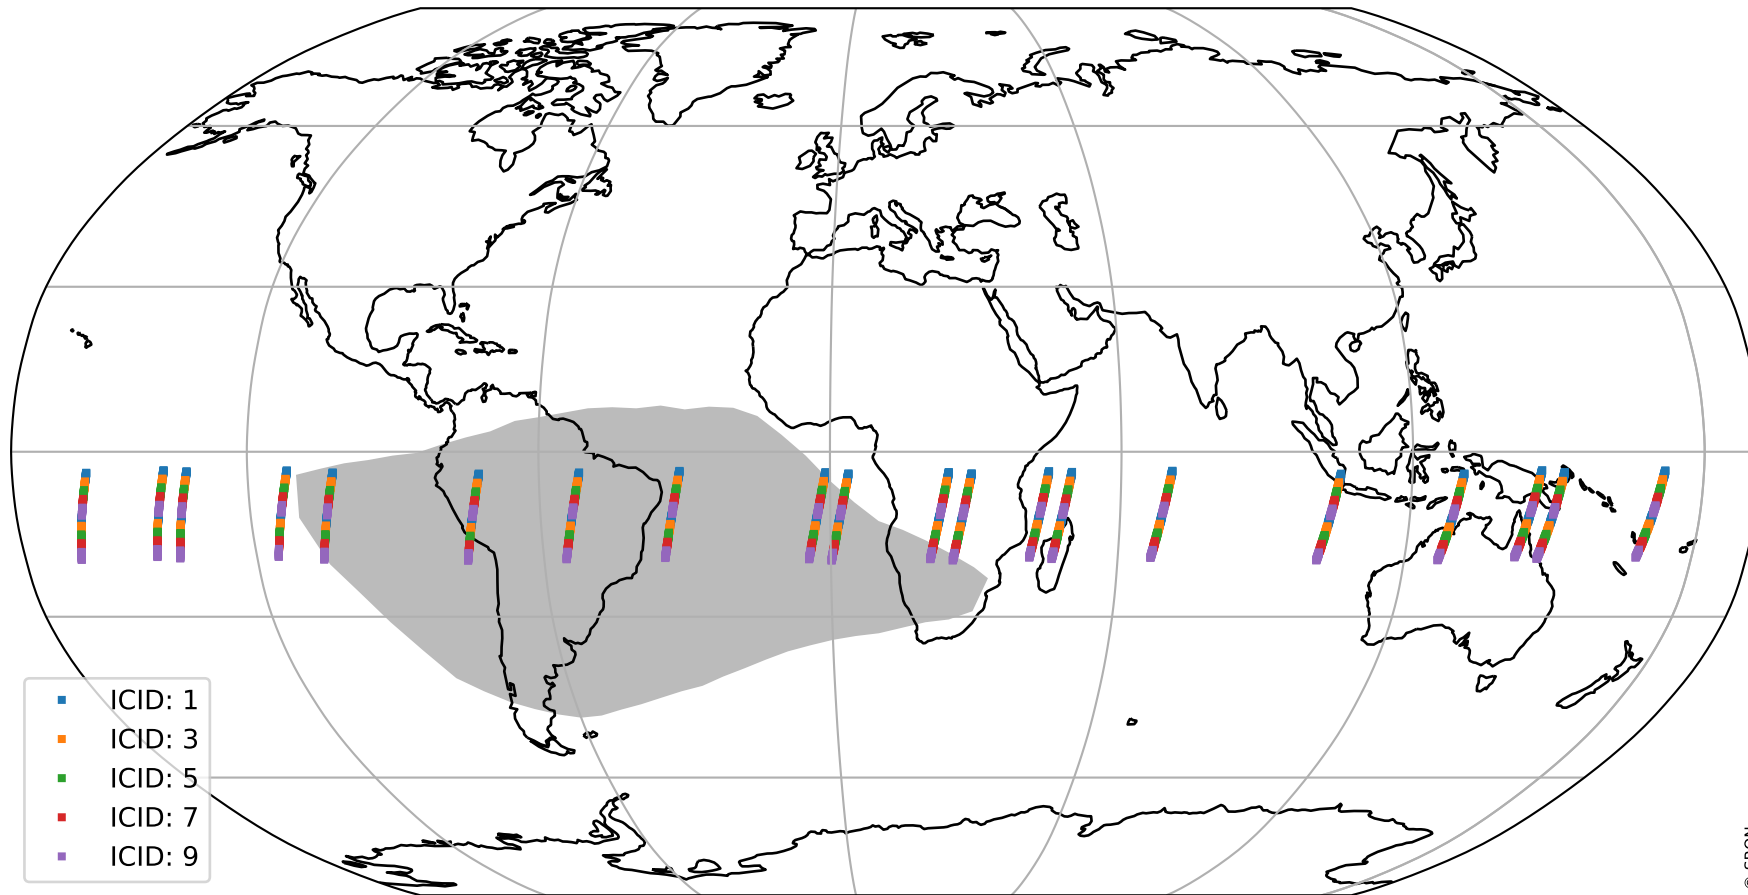

Tropomi SWIR offset (official)

orbits : 20 in [8182, 8227]
coverage : 2019-05-13 / 2019-05-16
median : 0.52598 V
spread : 0.035912 V
created : 2023-08-21T14:25:15

value detector map

Tropomi SWIR offset (official)

orbits : 20 in [8182, 8227]
coverage : 2019-05-13 / 2019-05-16
median : 33.23 μV
spread : 19.553 μV
created : 2023-08-21T14:25:15

Tropomi SWIR offset (official)

orbits : 20 in [8182, 8227]
coverage : 2019-05-13 / 2019-05-16
median : -0.041688 mV
spread : 0.33668 mV
created : 2023-08-21T14:25:15

value compared with SWIR offset CKD

Tropomi SWIR offset (official) ground-tracks of Sentinel-5P

orbits : 20 in [8182, 8227]
coverage : 2019-05-13 / 2019-05-16
created : 2023-08-21T14:25:16

Tropomi SWIR offset (official)

orbits : [2827, 8227]
coverage : 2018-04-30 / 2019-05-16
created : 2023-08-21T14:25:16

trend of detector median & temperatures