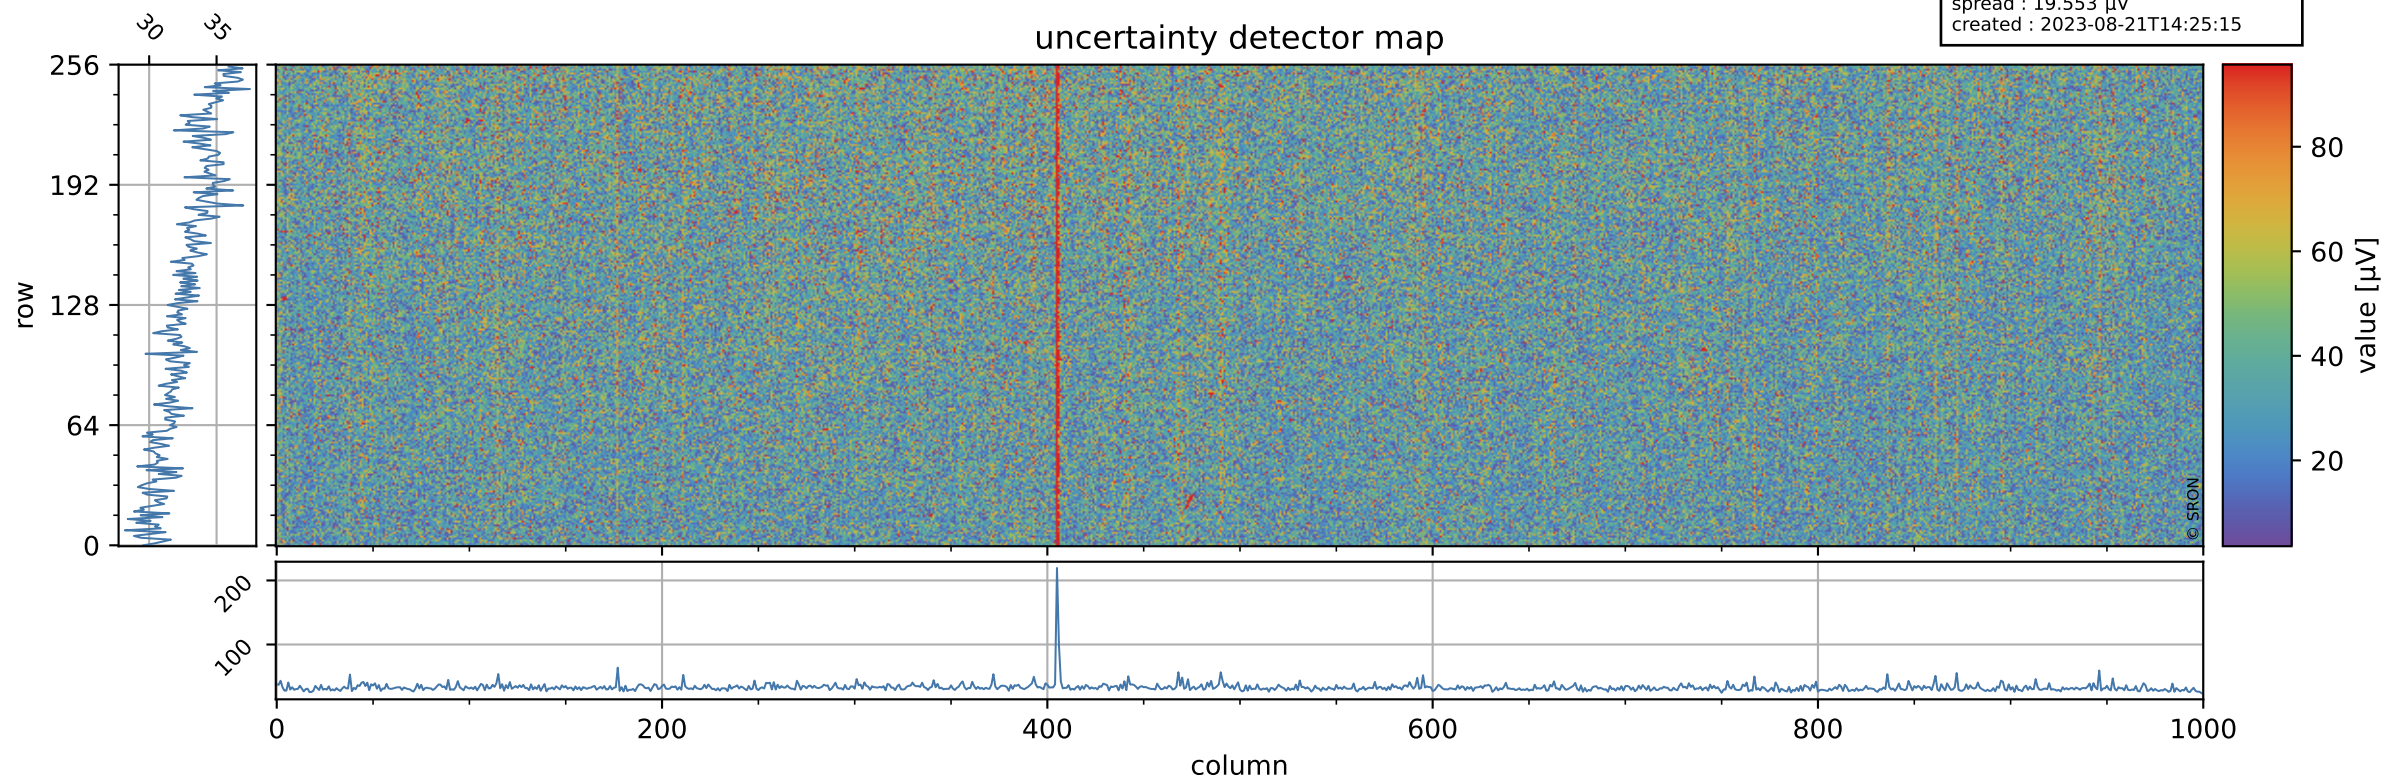

Tropomi SWIR offset (official)

orbits : 20 in [8182, 8227]
coverage : 2019-05-13 / 2019-05-16
median : 0.52598 V
spread : 0.035912 V
created : 2023-08-21T14:25:15

value detector map

Tropomi SWIR offset (official)

orbits : 20 in [8182, 8227]
coverage : 2019-05-13 / 2019-05-16
median : 33.23 μV
spread : 19.553 μV
created : 2023-08-21T14:25:15

Tropomi SWIR offset (official)

orbits : 20 in [8182, 8227]
coverage : 2019-05-13 / 2019-05-16
median : -0.041688 mV
spread : 0.33668 mV
created : 2023-08-21T14:25:15

value compared with SWIR offset CKD

Tropomi SWIR offset (official) ground-tracks of Sentinel-5P

orbits : 20 in [8182, 8227]
coverage : 2019-05-13 / 2019-05-16
created : 2023-08-21T14:25:16

Tropomi SWIR offset (official)

orbits : [2827, 8227]
coverage : 2018-04-30 / 2019-05-16
created : 2023-08-21T14:25:16

trend of detector median & temperatures