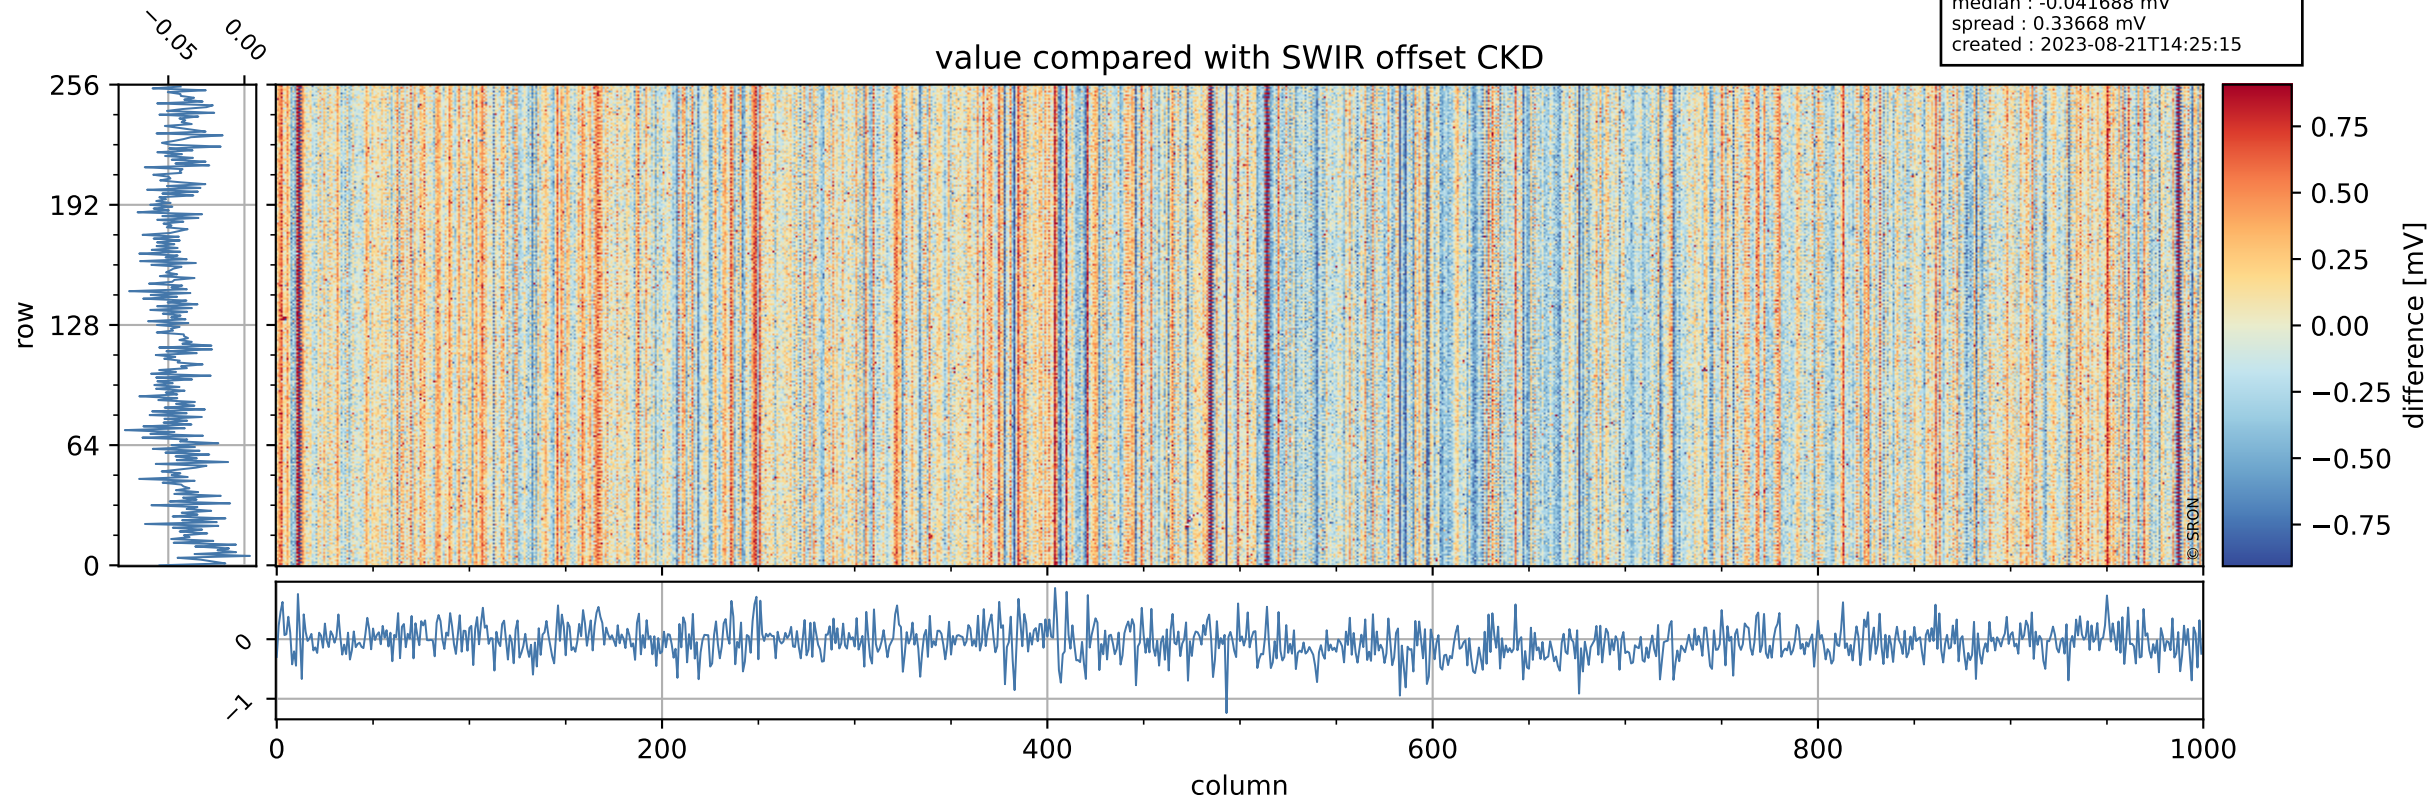

Tropomi SWIR offset (official)

orbits : 20 in [8182, 8227]
coverage : 2019-05-13 / 2019-05-16
median : 0.52598 V
spread : 0.035912 V
created : 2023-08-21T14:25:15

value detector map

Tropomi SWIR offset (official)

orbits : 20 in [8182, 8227]
coverage : 2019-05-13 / 2019-05-16
median : 33.23 μV
spread : 19.553 μV
created : 2023-08-21T14:25:15

Tropomi SWIR offset (official)

orbits : 20 in [8182, 8227]
coverage : 2019-05-13 / 2019-05-16
median : -0.041688 mV
spread : 0.33668 mV
created : 2023-08-21T14:25:15

value compared with SWIR offset CKD

Tropomi SWIR offset (official) ground-tracks of Sentinel-5P

orbits : 20 in [8182, 8227]
coverage : 2019-05-13 / 2019-05-16
created : 2023-08-21T14:25:16

Tropomi SWIR offset (official)

orbits : [2827, 8227]
coverage : 2018-04-30 / 2019-05-16
created : 2023-08-21T14:25:16

trend of detector median & temperatures