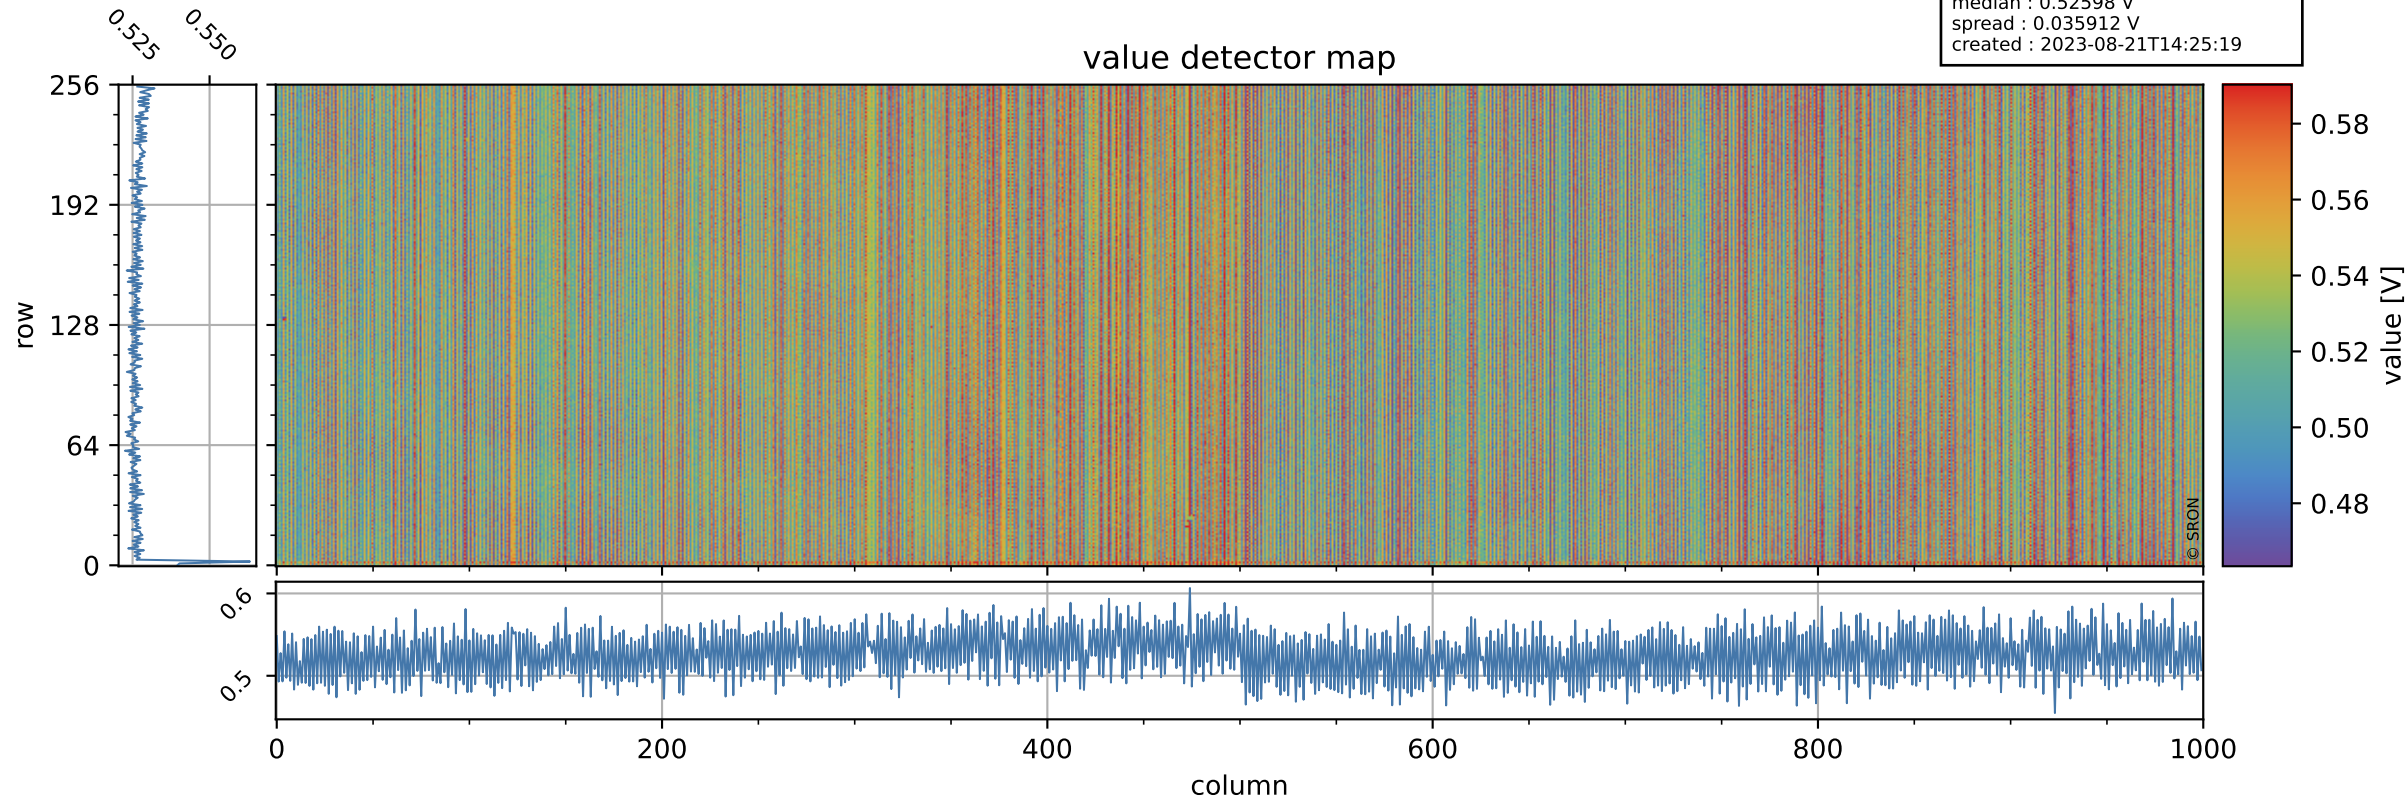

Tropomi SWIR offset (official)

orbits : 19 in [8212, 8257]
coverage : 2019-05-15 / 2019-05-18
median : 0.52598 V
spread : 0.035912 V
created : 2023-08-21T14:25:19

value detector map

Tropomi SWIR offset (official)

orbits : 19 in [8212, 8257]
coverage : 2019-05-15 / 2019-05-18
median : 0.036704 mV
spread : 0.021235 mV
created : 2023-08-21T14:25:20

Tropomi SWIR offset (official)

orbits : 19 in [8212, 8257]
coverage : 2019-05-15 / 2019-05-18
median : -0.044651 mV
spread : 0.34243 mV
created : 2023-08-21T14:25:20

value compared with SWIR offset CKD

Tropomi SWIR offset (official) ground-tracks of Sentinel-5P

orbits : 19 in [8212, 8257]
coverage : 2019-05-15 / 2019-05-18
created : 2023-08-21T14:25:20

Tropomi SWIR offset (official)

orbits : [2827, 8257]
coverage : 2018-04-30 / 2019-05-18
created : 2023-08-21T14:25:21

trend of detector median & temperatures