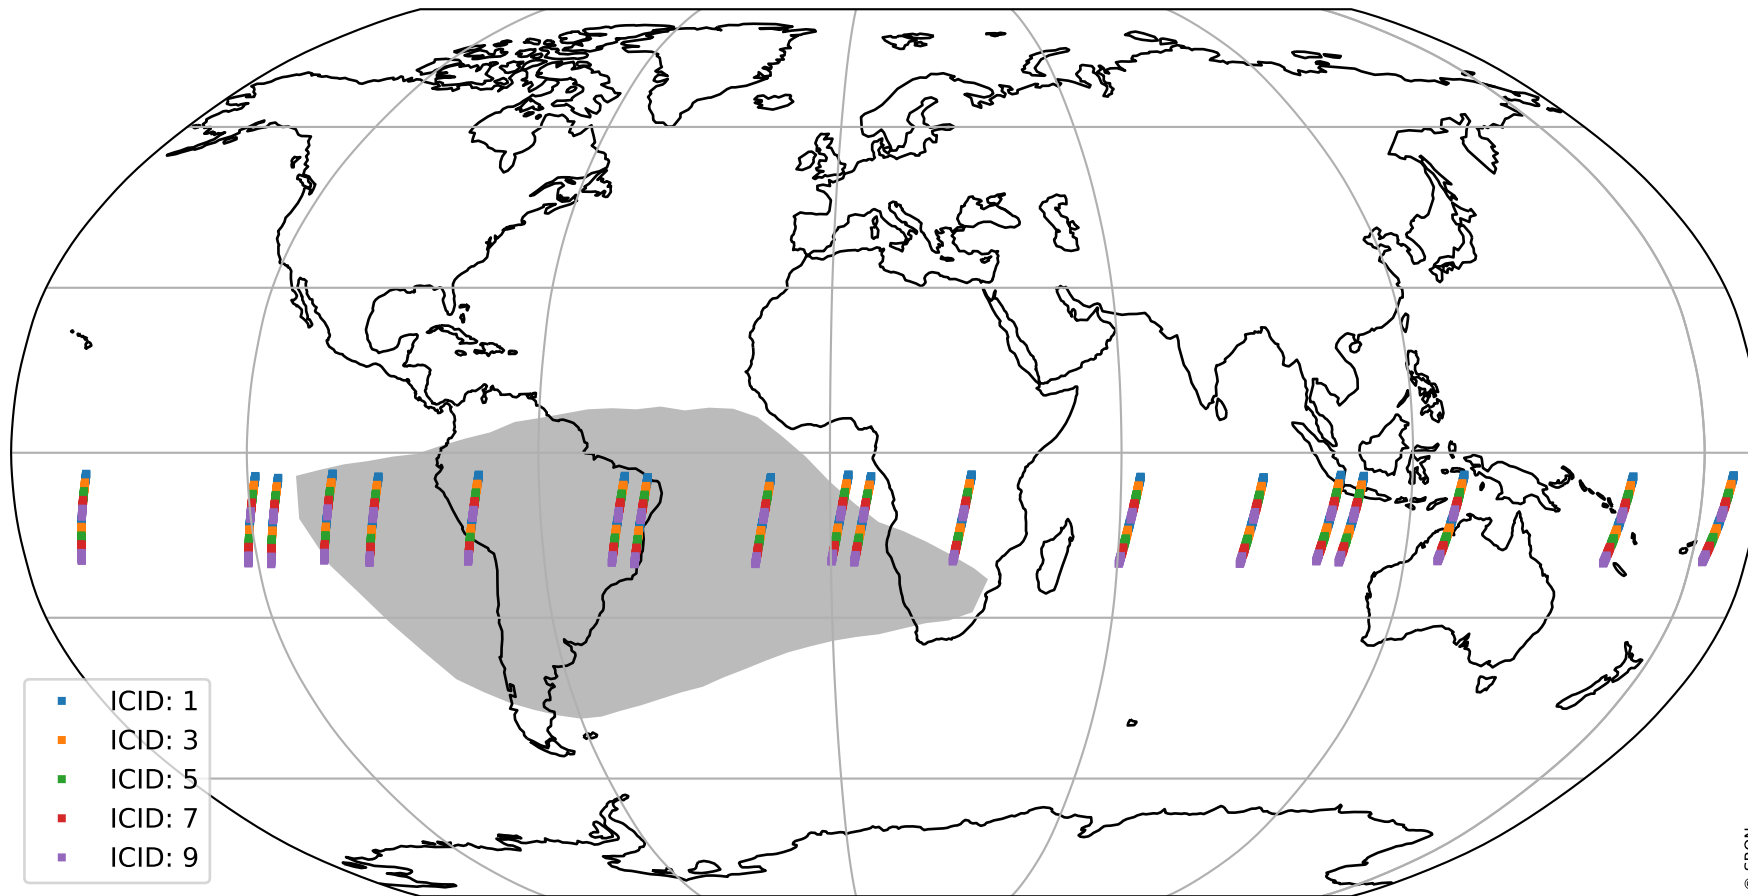

Tropomi SWIR offset (official)

orbits : 19 in [8212, 8257]
coverage : 2019-05-15 / 2019-05-18
median : 0.52598 V
spread : 0.035912 V
created : 2023-08-21T14:25:19

value detector map

Tropomi SWIR offset (official)

orbits : 19 in [8212, 8257]
coverage : 2019-05-15 / 2019-05-18
median : 0.036704 mV
spread : 0.021235 mV
created : 2023-08-21T14:25:20

Tropomi SWIR offset (official)

orbits : 19 in [8212, 8257]
coverage : 2019-05-15 / 2019-05-18
median : -0.044651 mV
spread : 0.34243 mV
created : 2023-08-21T14:25:20

value compared with SWIR offset CKD

Tropomi SWIR offset (official) ground-tracks of Sentinel-5P

orbits : 19 in [8212, 8257]
coverage : 2019-05-15 / 2019-05-18
created : 2023-08-21T14:25:20

Tropomi SWIR offset (official)

orbits : [2827, 8257]
coverage : 2018-04-30 / 2019-05-18
created : 2023-08-21T14:25:21

trend of detector median & temperatures