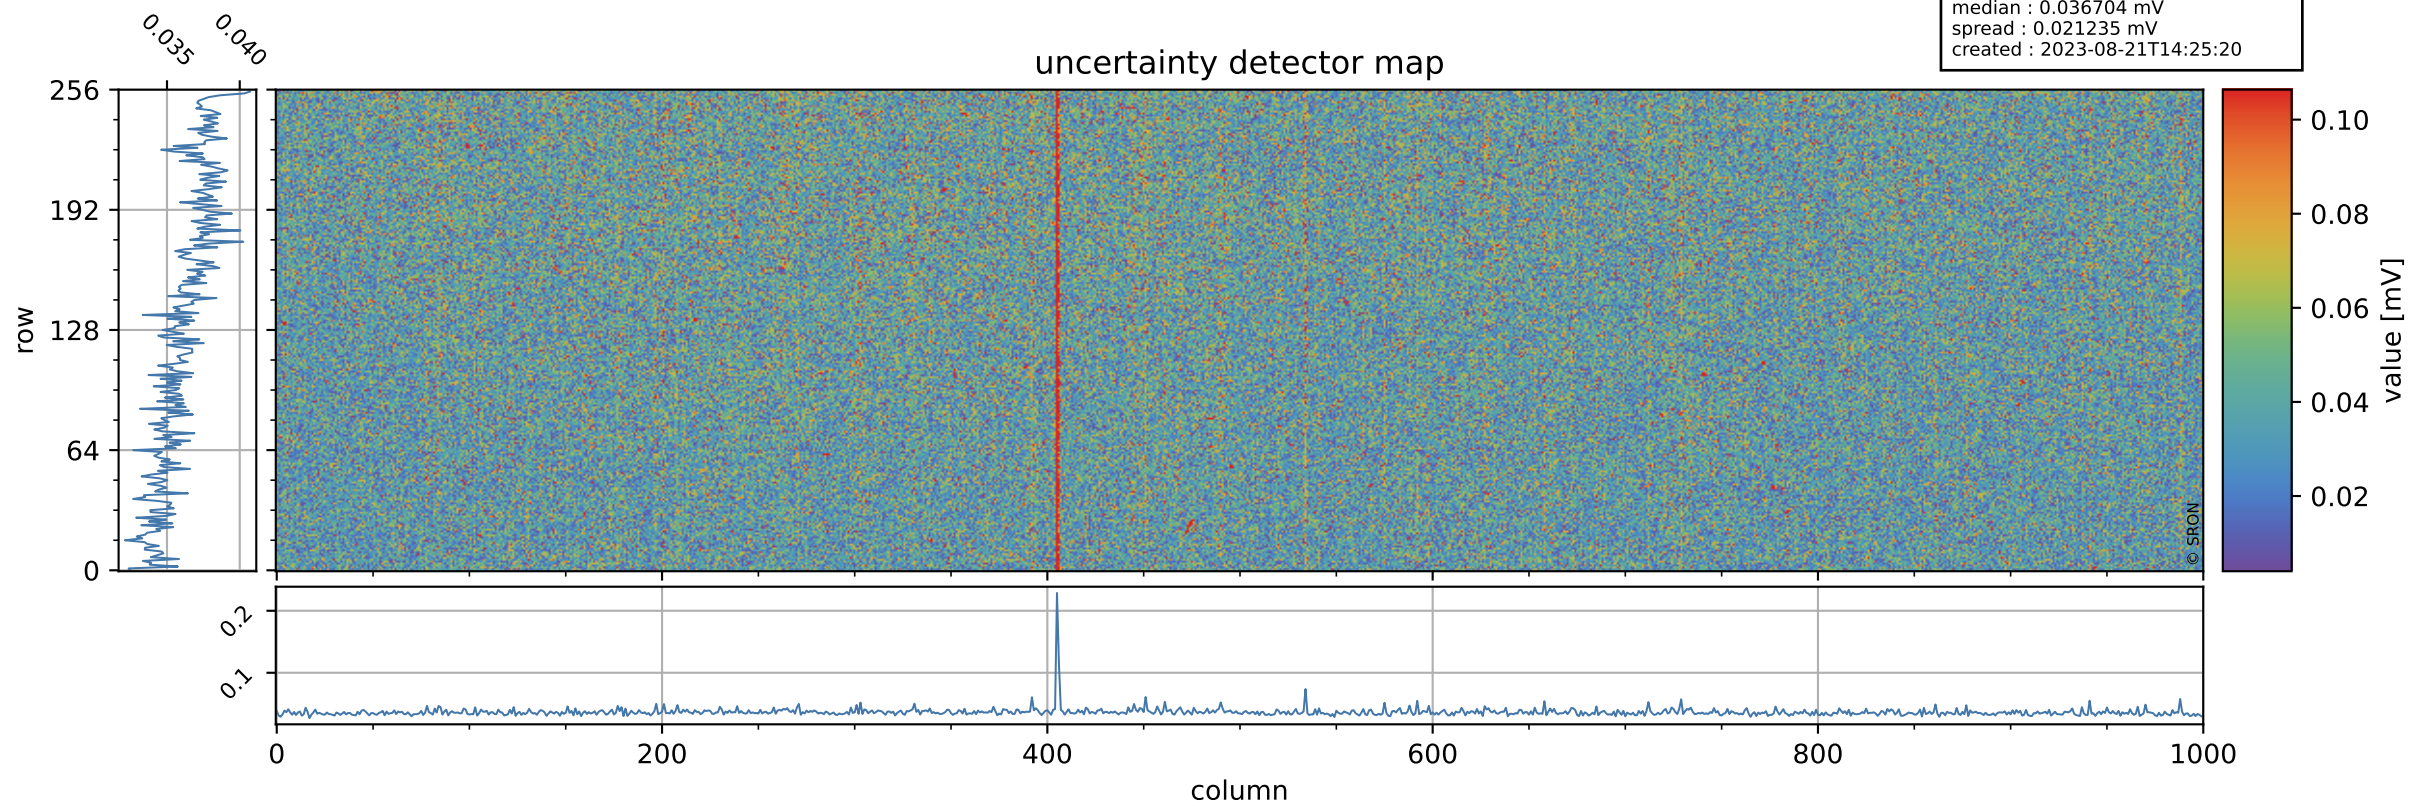

Tropomi SWIR offset (official)

orbits : 19 in [8212, 8257]
coverage : 2019-05-15 / 2019-05-18
median : 0.52598 V
spread : 0.035912 V
created : 2023-08-21T14:25:19

value detector map

Tropomi SWIR offset (official)

orbits : 19 in [8212, 8257]
coverage : 2019-05-15 / 2019-05-18
median : 0.036704 mV
spread : 0.021235 mV
created : 2023-08-21T14:25:20

Tropomi SWIR offset (official)

orbits : 19 in [8212, 8257]
coverage : 2019-05-15 / 2019-05-18
median : -0.044651 mV
spread : 0.34243 mV
created : 2023-08-21T14:25:20

value compared with SWIR offset CKD

Tropomi SWIR offset (official) ground-tracks of Sentinel-5P

orbits : 19 in [8212, 8257]
coverage : 2019-05-15 / 2019-05-18
created : 2023-08-21T14:25:20

Tropomi SWIR offset (official)

orbits : [2827, 8257]
coverage : 2018-04-30 / 2019-05-18
created : 2023-08-21T14:25:21

trend of detector median & temperatures