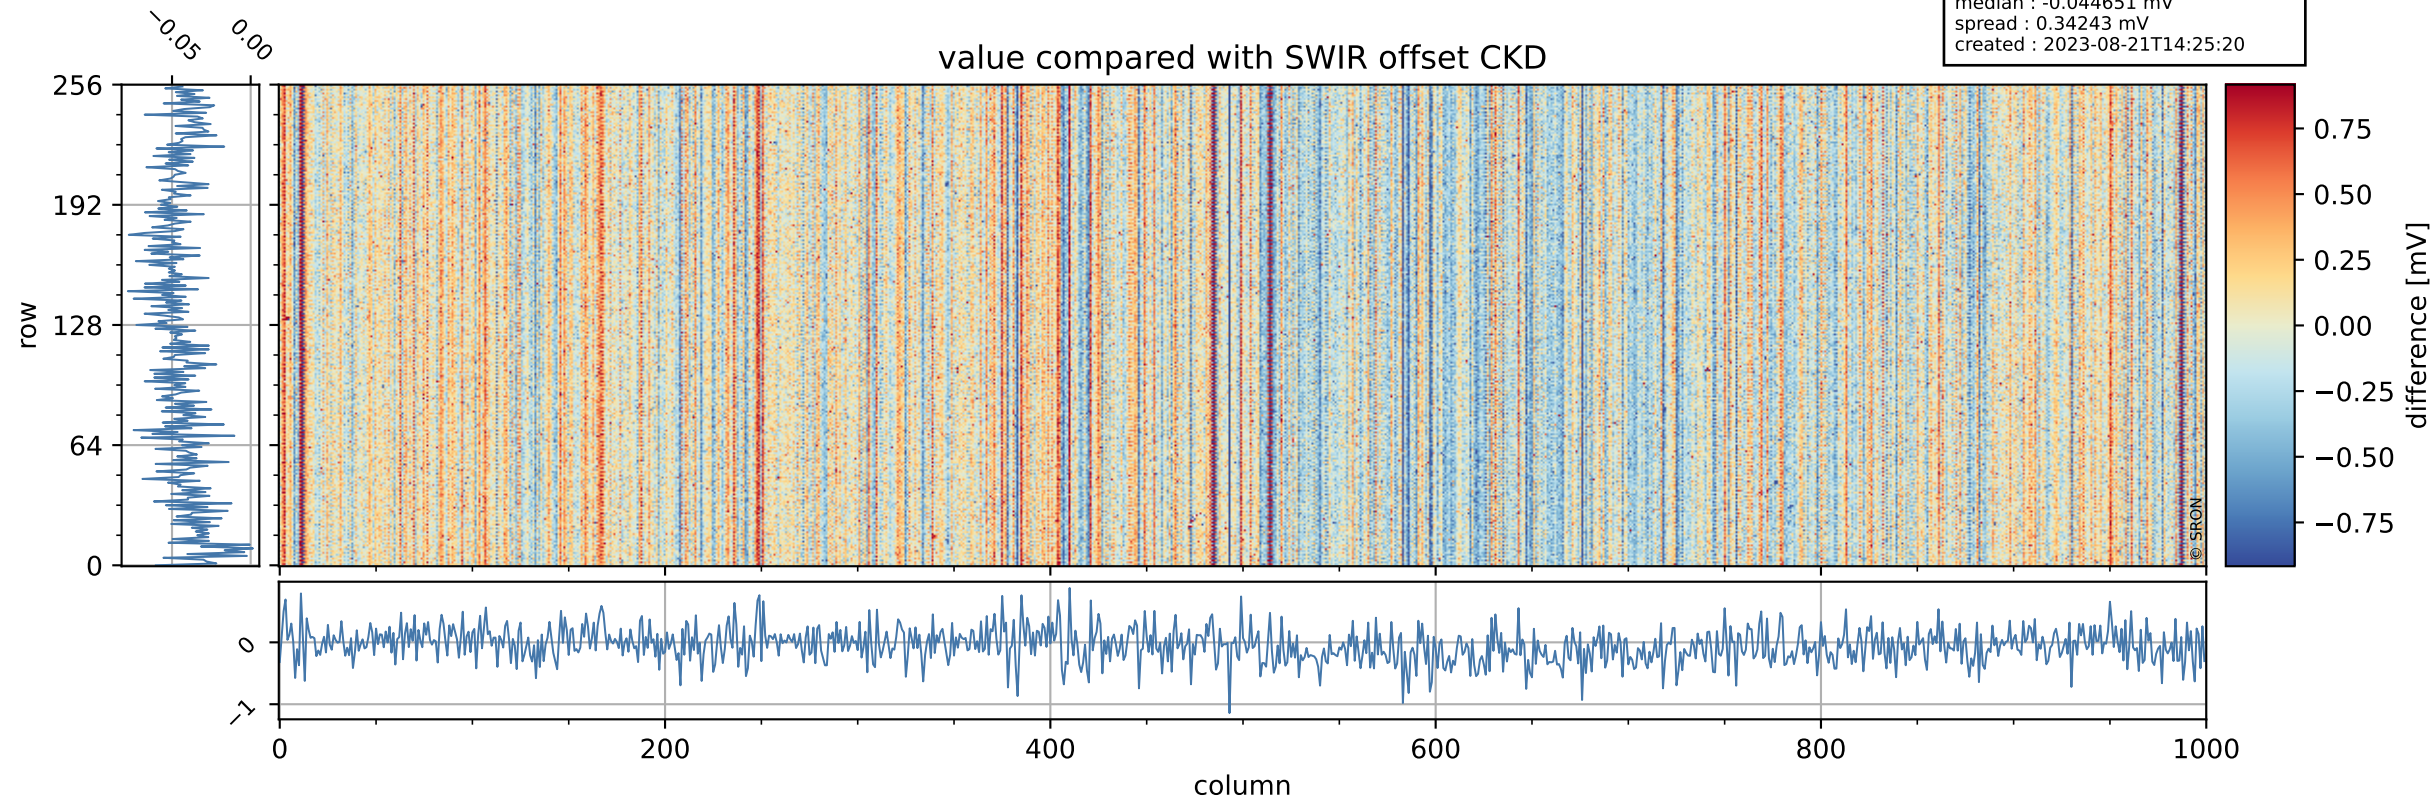

Tropomi SWIR offset (official)

orbits : 19 in [8212, 8257]
coverage : 2019-05-15 / 2019-05-18
median : 0.52598 V
spread : 0.035912 V
created : 2023-08-21T14:25:19

value detector map

Tropomi SWIR offset (official)

orbits : 19 in [8212, 8257]
coverage : 2019-05-15 / 2019-05-18
median : 0.036704 mV
spread : 0.021235 mV
created : 2023-08-21T14:25:20

Tropomi SWIR offset (official)

orbits : 19 in [8212, 8257]
coverage : 2019-05-15 / 2019-05-18
median : -0.044651 mV
spread : 0.34243 mV
created : 2023-08-21T14:25:20

value compared with SWIR offset CKD

Tropomi SWIR offset (official) ground-tracks of Sentinel-5P

orbits : 19 in [8212, 8257]
coverage : 2019-05-15 / 2019-05-18
created : 2023-08-21T14:25:20

Tropomi SWIR offset (official)

orbits : [2827, 8257]
coverage : 2018-04-30 / 2019-05-18
created : 2023-08-21T14:25:21

trend of detector median & temperatures