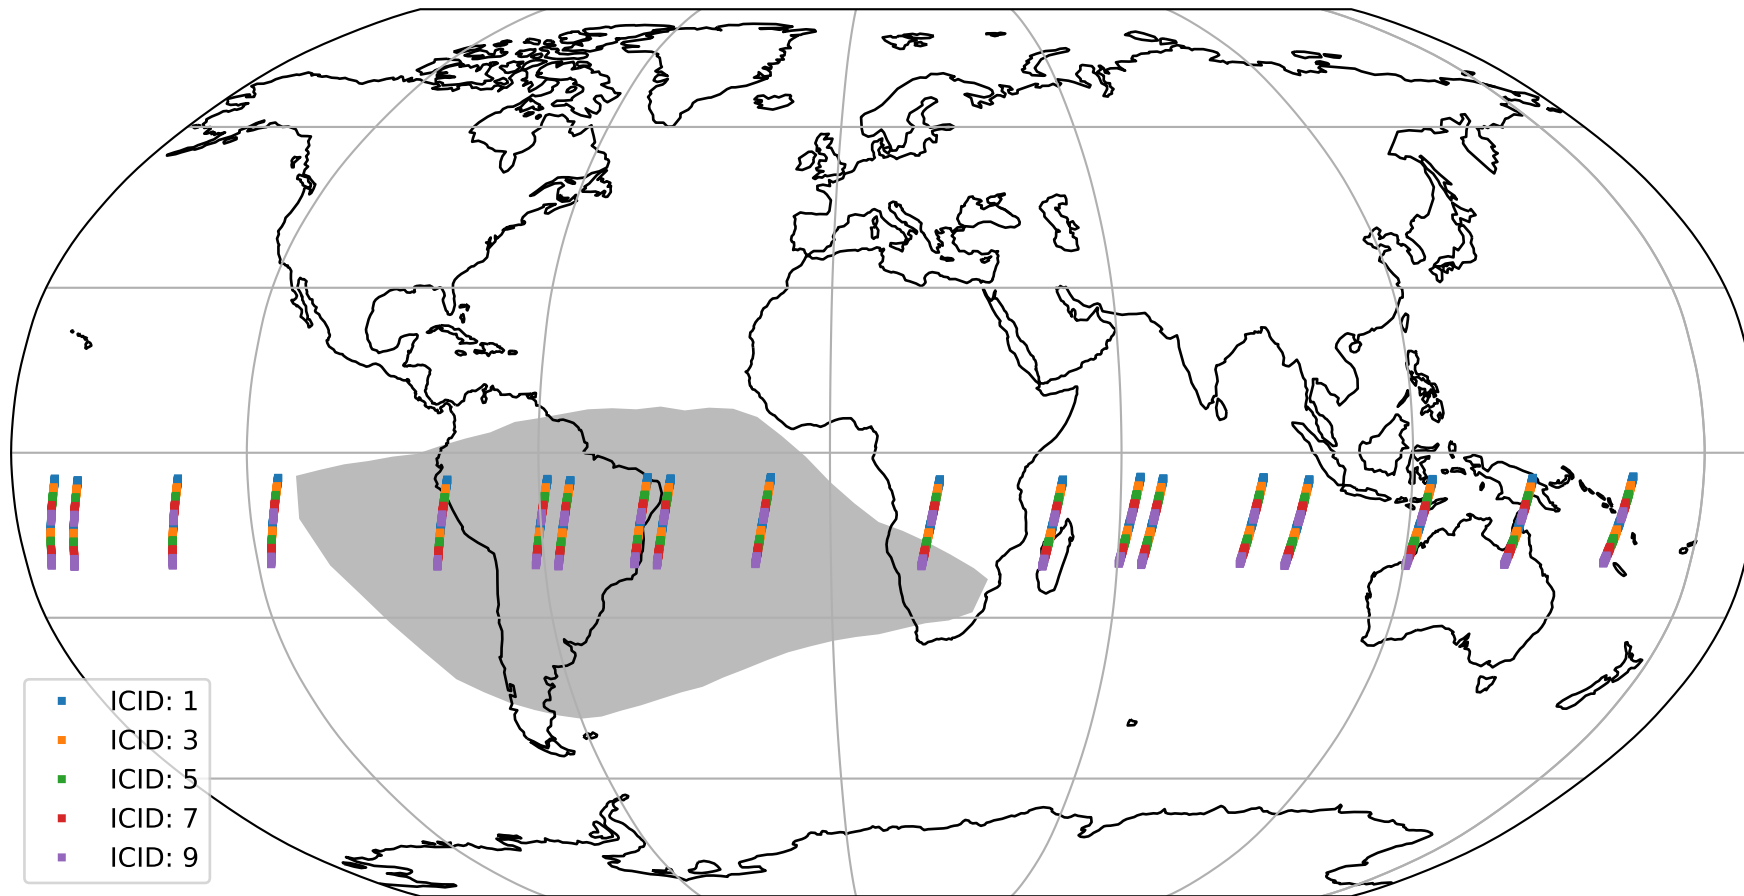

Tropomi SWIR offset (official)

orbits : 19 in [8242, 8287]
coverage : 2019-05-17 / 2019-05-20
median : 0.52598 V
spread : 0.035915 V
created : 2023-08-21T14:25:25

value detector map

Tropomi SWIR offset (official)

orbits : 19 in [8242, 8287]
coverage : 2019-05-17 / 2019-05-20
median : 33.431 μV
spread : 19.694 μV
created : 2023-08-21T14:25:25

Tropomi SWIR offset (official)

orbits : 19 in [8242, 8287]
coverage : 2019-05-17 / 2019-05-20
median : -0.040804 mV
spread : 0.34108 mV
created : 2023-08-21T14:25:25

value compared with SWIR offset CKD

Tropomi SWIR offset (official) ground-tracks of Sentinel-5P

orbits : 19 in [8242, 8287]
coverage : 2019-05-17 / 2019-05-20
created : 2023-08-21T14:25:26

Tropomi SWIR offset (official)

orbits : [2827, 8287]
coverage : 2018-04-30 / 2019-05-20
created : 2023-08-21T14:25:26

trend of detector median & temperatures