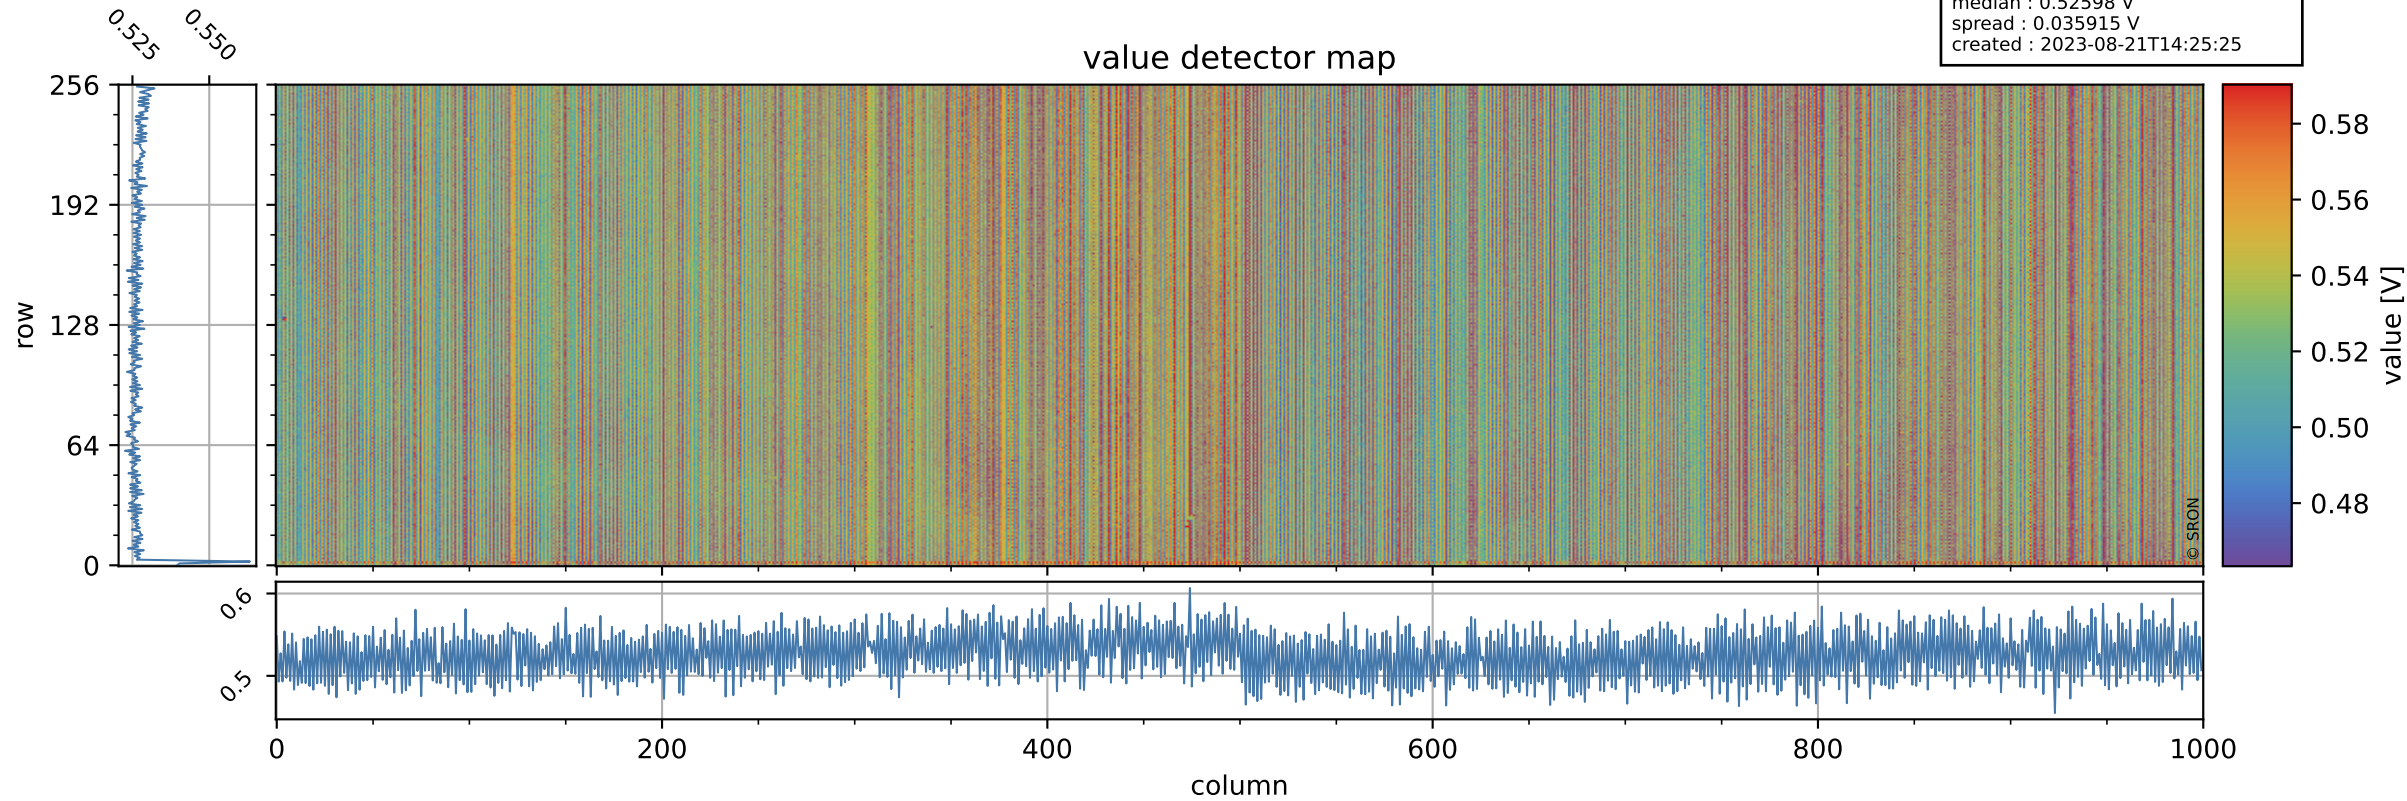

Tropomi SWIR offset (official)

orbits : 19 in [8242, 8287]
coverage : 2019-05-17 / 2019-05-20
median : 0.52598 V
spread : 0.035915 V
created : 2023-08-21T14:25:25

value detector map

Tropomi SWIR offset (official)

orbits : 19 in [8242, 8287]
coverage : 2019-05-17 / 2019-05-20
median : 33.431 μV
spread : 19.694 μV
created : 2023-08-21T14:25:25

Tropomi SWIR offset (official)

orbits : 19 in [8242, 8287]
coverage : 2019-05-17 / 2019-05-20
median : -0.040804 mV
spread : 0.34108 mV
created : 2023-08-21T14:25:25

value compared with SWIR offset CKD

Tropomi SWIR offset (official) ground-tracks of Sentinel-5P

orbits : 19 in [8242, 8287]
coverage : 2019-05-17 / 2019-05-20
created : 2023-08-21T14:25:26

Tropomi SWIR offset (official)

orbits : [2827, 8287]
coverage : 2018-04-30 / 2019-05-20
created : 2023-08-21T14:25:26

trend of detector median & temperatures