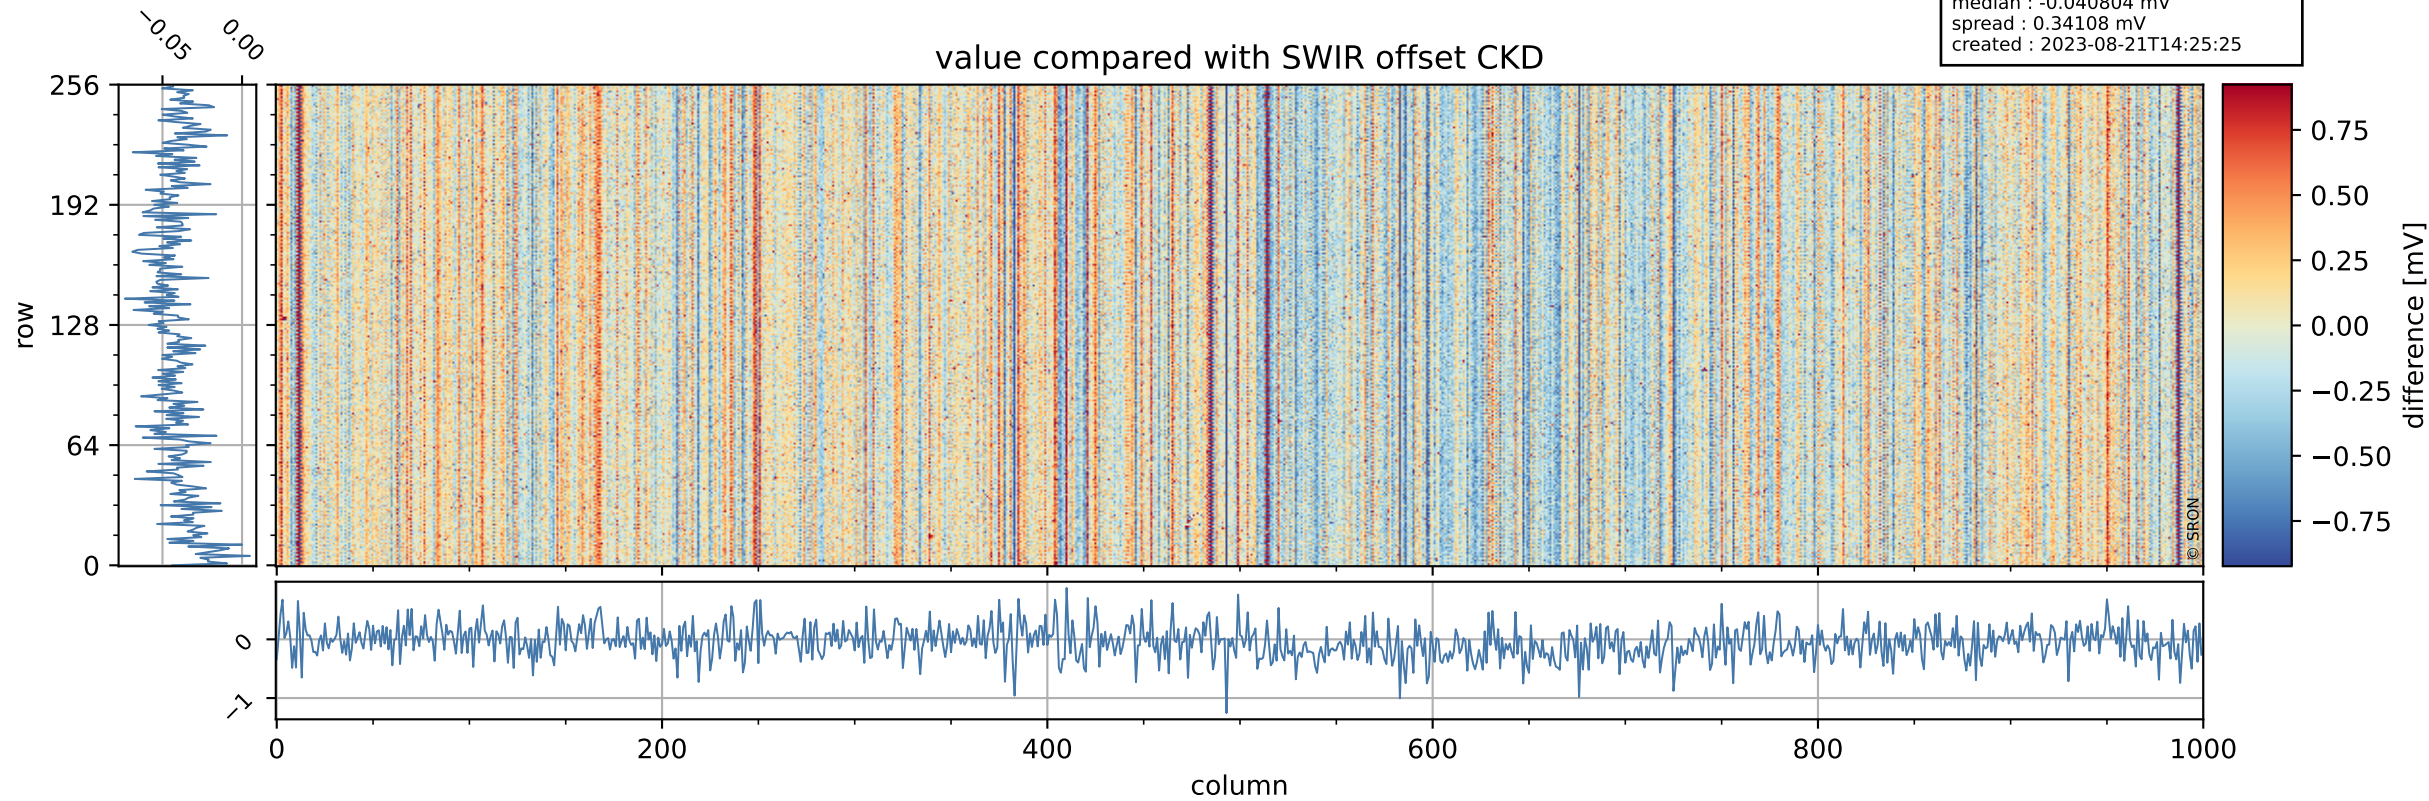

Tropomi SWIR offset (official)

orbits : 19 in [8242, 8287]
coverage : 2019-05-17 / 2019-05-20
median : 0.52598 V
spread : 0.035915 V
created : 2023-08-21T14:25:25

value detector map

Tropomi SWIR offset (official)

orbits : 19 in [8242, 8287]
coverage : 2019-05-17 / 2019-05-20
median : 33.431 μV
spread : 19.694 μV
created : 2023-08-21T14:25:25

Tropomi SWIR offset (official)

orbits : 19 in [8242, 8287]
coverage : 2019-05-17 / 2019-05-20
median : -0.040804 mV
spread : 0.34108 mV
created : 2023-08-21T14:25:25

value compared with SWIR offset CKD

Tropomi SWIR offset (official) ground-tracks of Sentinel-5P

orbits : 19 in [8242, 8287]
coverage : 2019-05-17 / 2019-05-20
created : 2023-08-21T14:25:26

Tropomi SWIR offset (official)

orbits : [2827, 8287]
coverage : 2018-04-30 / 2019-05-20
created : 2023-08-21T14:25:26

trend of detector median & temperatures