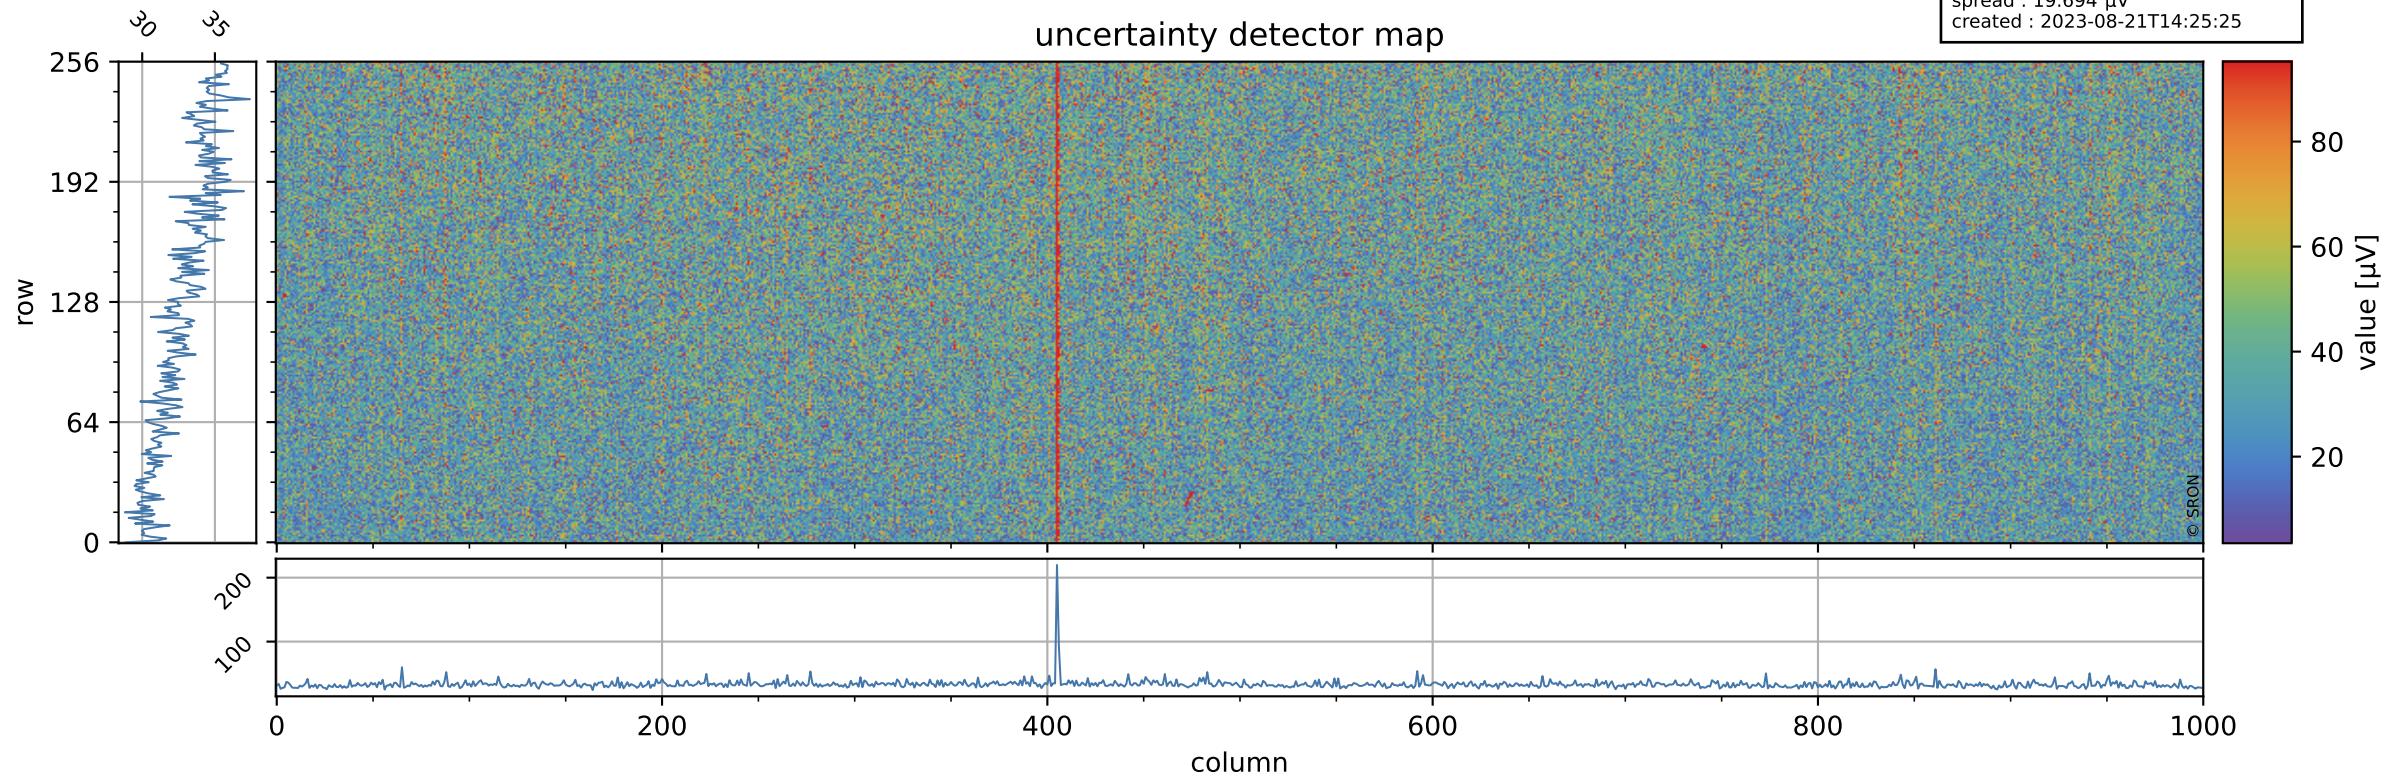

Tropomi SWIR offset (official)

orbits : 19 in [8242, 8287]
coverage : 2019-05-17 / 2019-05-20
median : 0.52598 V
spread : 0.035915 V
created : 2023-08-21T14:25:25

value detector map

Tropomi SWIR offset (official)

orbits : 19 in [8242, 8287]
coverage : 2019-05-17 / 2019-05-20
median : 33.431 μV
spread : 19.694 μV
created : 2023-08-21T14:25:25

Tropomi SWIR offset (official)

orbits : 19 in [8242, 8287]
coverage : 2019-05-17 / 2019-05-20
median : -0.040804 mV
spread : 0.34108 mV
created : 2023-08-21T14:25:25

value compared with SWIR offset CKD

Tropomi SWIR offset (official) ground-tracks of Sentinel-5P

orbits : 19 in [8242, 8287]
coverage : 2019-05-17 / 2019-05-20
created : 2023-08-21T14:25:26

Tropomi SWIR offset (official)

orbits : [2827, 8287]
coverage : 2018-04-30 / 2019-05-20
created : 2023-08-21T14:25:26

trend of detector median & temperatures