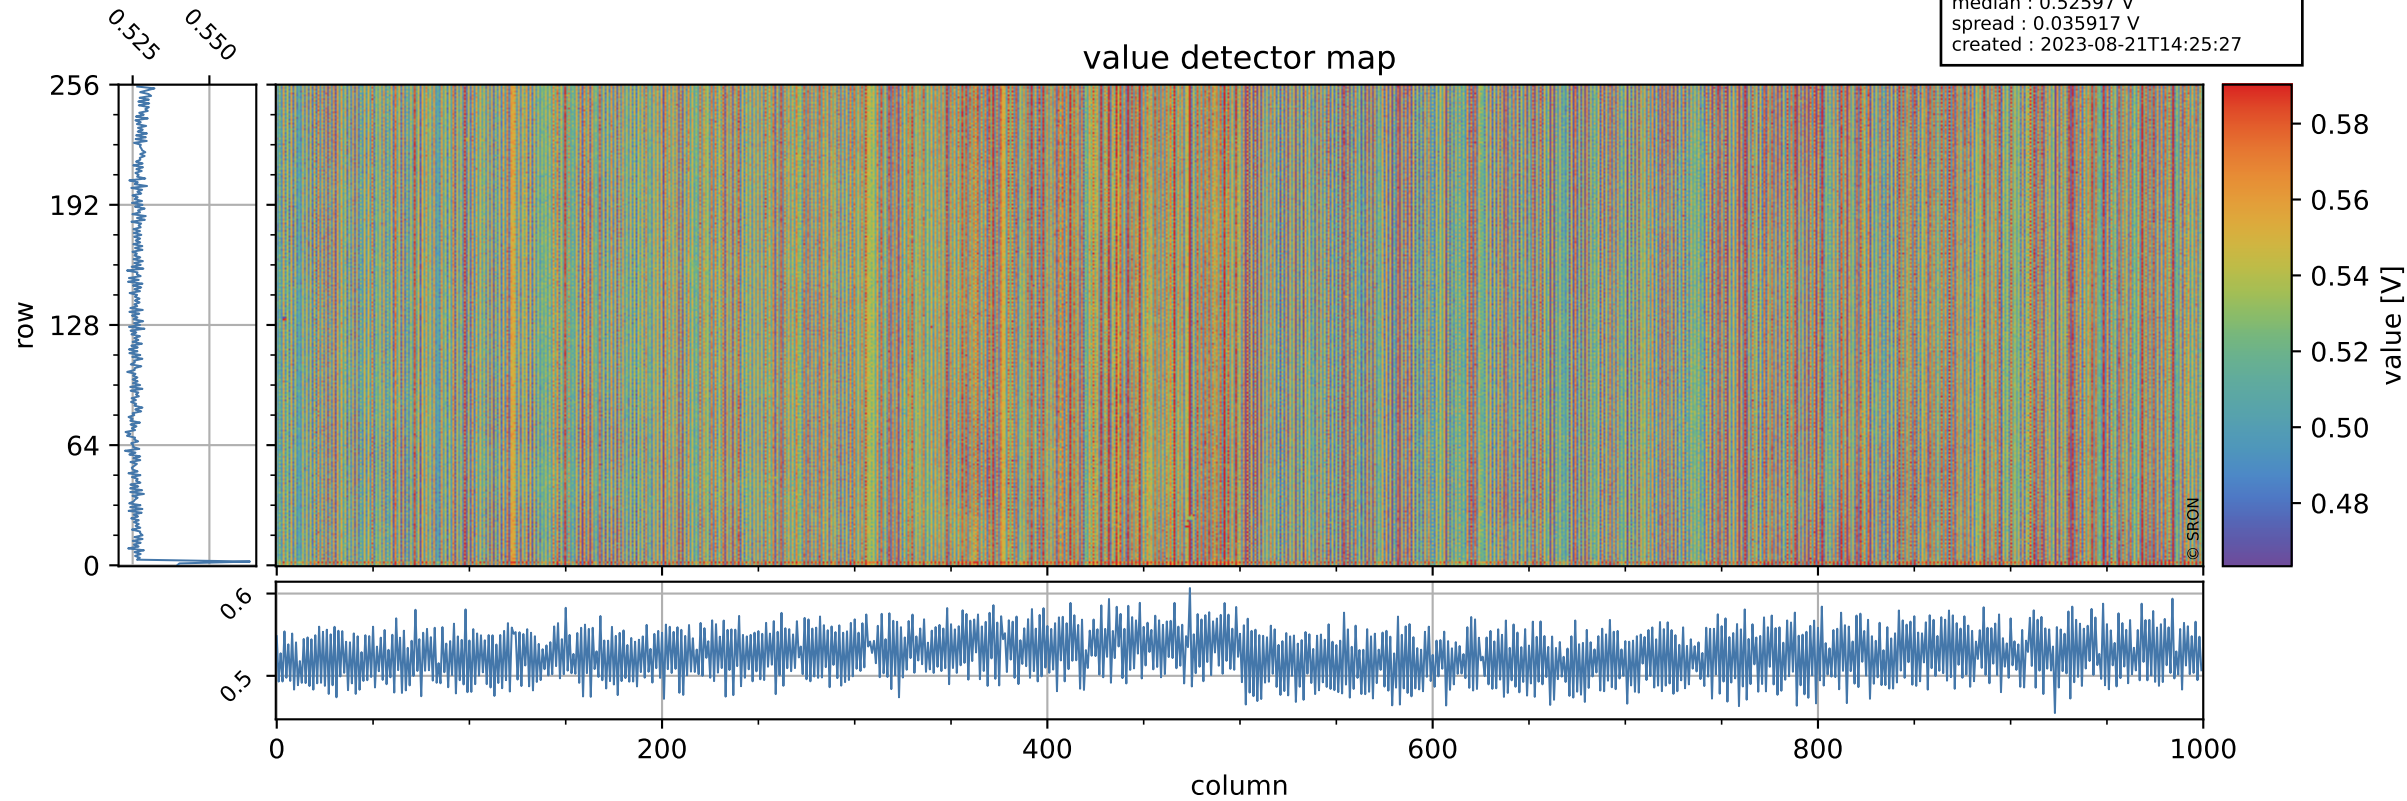

# Tropomi SWIR offset (official)

orbits : 19 in [8257, 8302]  
coverage : 2019-05-18 / 2019-05-21  
median : 0.52597 V  
spread : 0.035917 V  
created : 2023-08-21T14:25:27

## value detector map

# Tropomi SWIR offset (official)

orbits : 19 in [8257, 8302]  
coverage : 2019-05-18 / 2019-05-21  
median : 33.878  $\mu\text{V}$   
spread : 19.983  $\mu\text{V}$   
created : 2023-08-21T14:25:27

# Tropomi SWIR offset (official) ground-tracks of Sentinel-5P

orbits : 19 in [8257, 8302]  
coverage : 2019-05-18 / 2019-05-21  
created : 2023-08-21T14:25:28