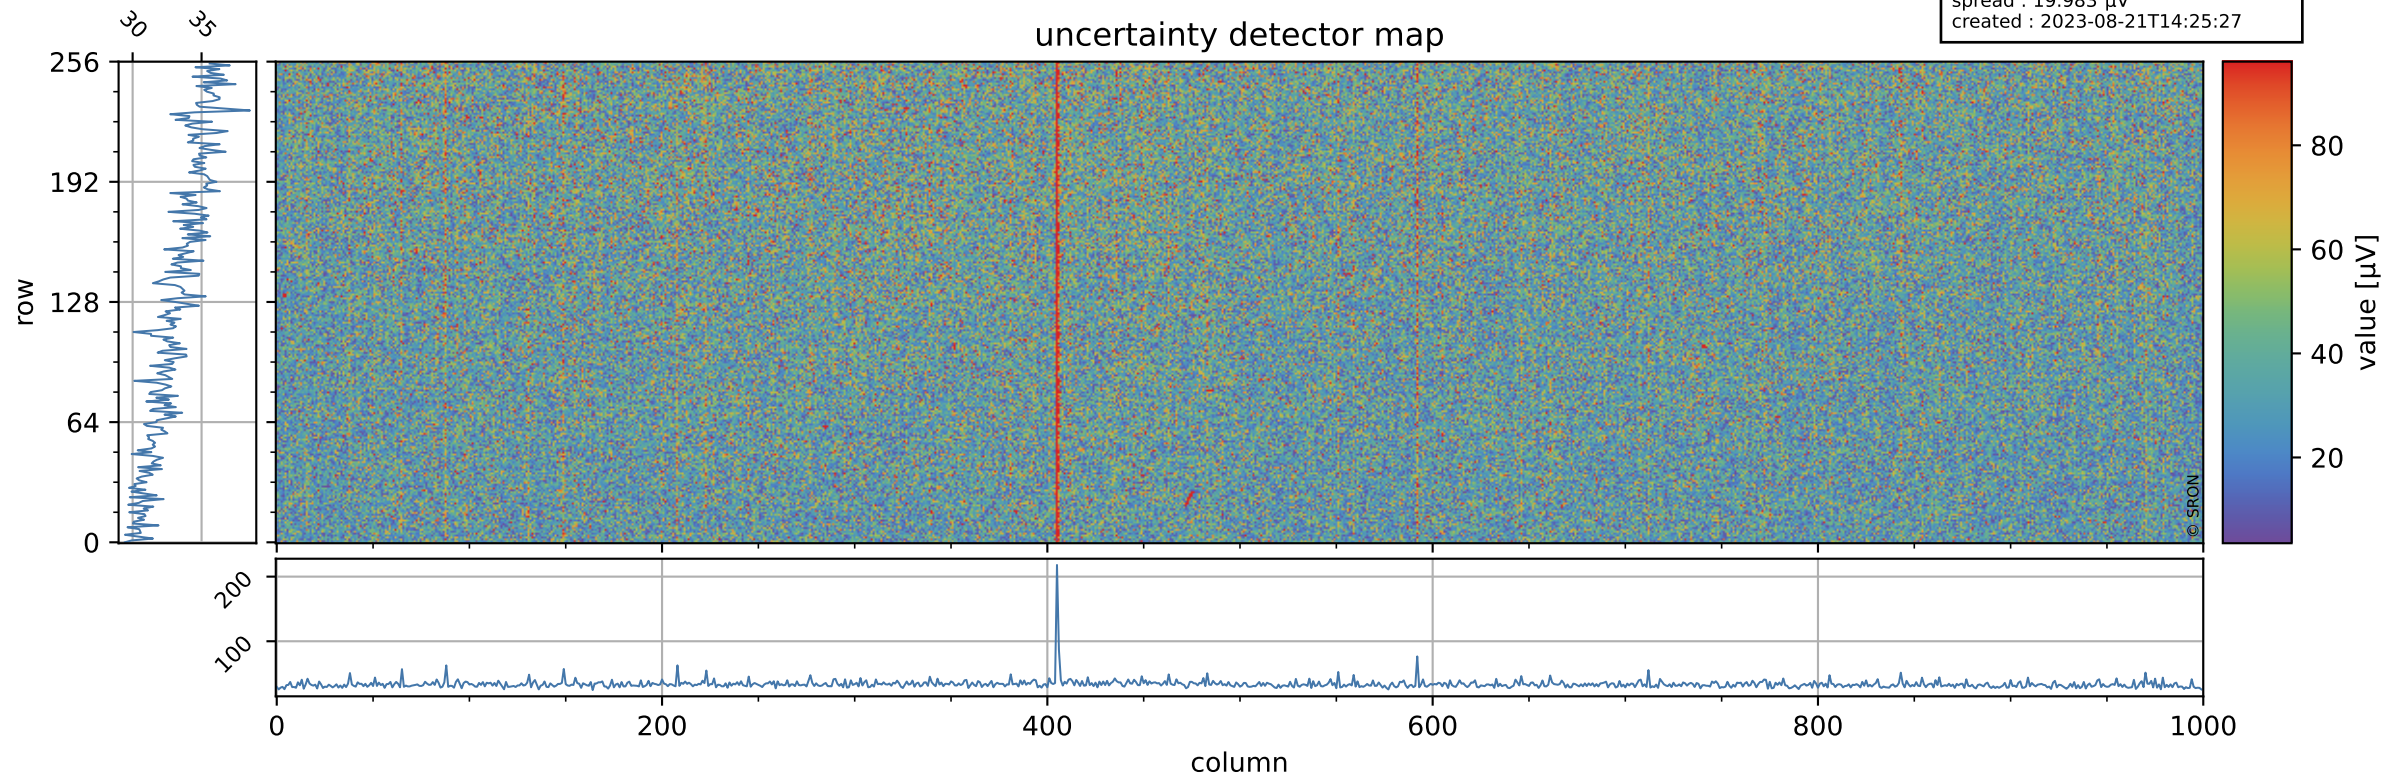

# Tropomi SWIR offset (official)

orbits : 19 in [8257, 8302]  
coverage : 2019-05-18 / 2019-05-21  
median : 0.52597 V  
spread : 0.035917 V  
created : 2023-08-21T14:25:27

## value detector map

# Tropomi SWIR offset (official)

orbits : 19 in [8257, 8302]  
coverage : 2019-05-18 / 2019-05-21  
median : 33.878  $\mu\text{V}$   
spread : 19.983  $\mu\text{V}$   
created : 2023-08-21T14:25:27

# Tropomi SWIR offset (official) ground-tracks of Sentinel-5P

orbits : 19 in [8257, 8302]  
coverage : 2019-05-18 / 2019-05-21  
created : 2023-08-21T14:25:28