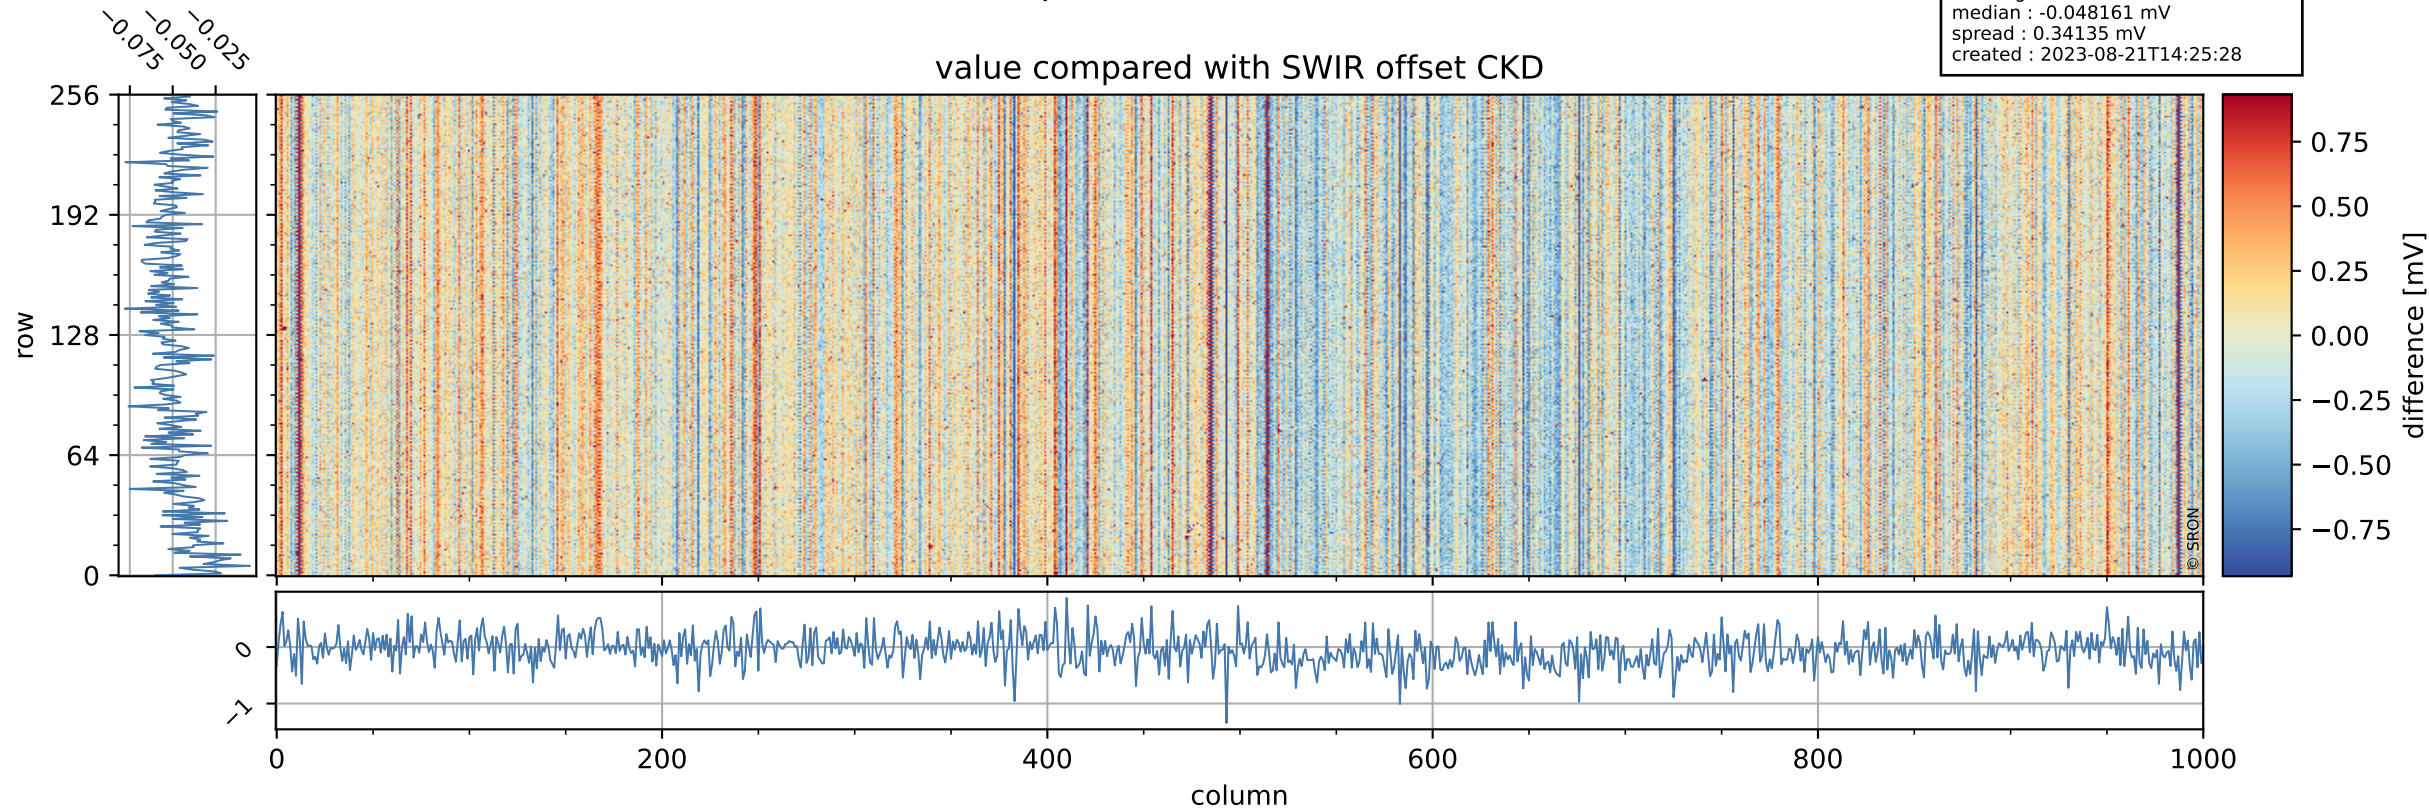

## value detector map

# Tropomi SWIR offset (official)

orbits : 19 in [8257, 8302]  
coverage : 2019-05-18 / 2019-05-21  
median : 33.878  $\mu\text{V}$   
spread : 19.983  $\mu\text{V}$   
created : 2023-08-21T14:25:27

# Tropomi SWIR offset (official)

orbits : 19 in [8257, 8302]  
coverage : 2019-05-18 / 2019-05-21  
median : -0.048161 mV  
spread : 0.34135 mV  
created : 2023-08-21T14:25:28

value compared with SWIR offset CKD

# Tropomi SWIR offset (official) ground-tracks of Sentinel-5P

orbits : 19 in [8257, 8302]  
coverage : 2019-05-18 / 2019-05-21  
created : 2023-08-21T14:25:28