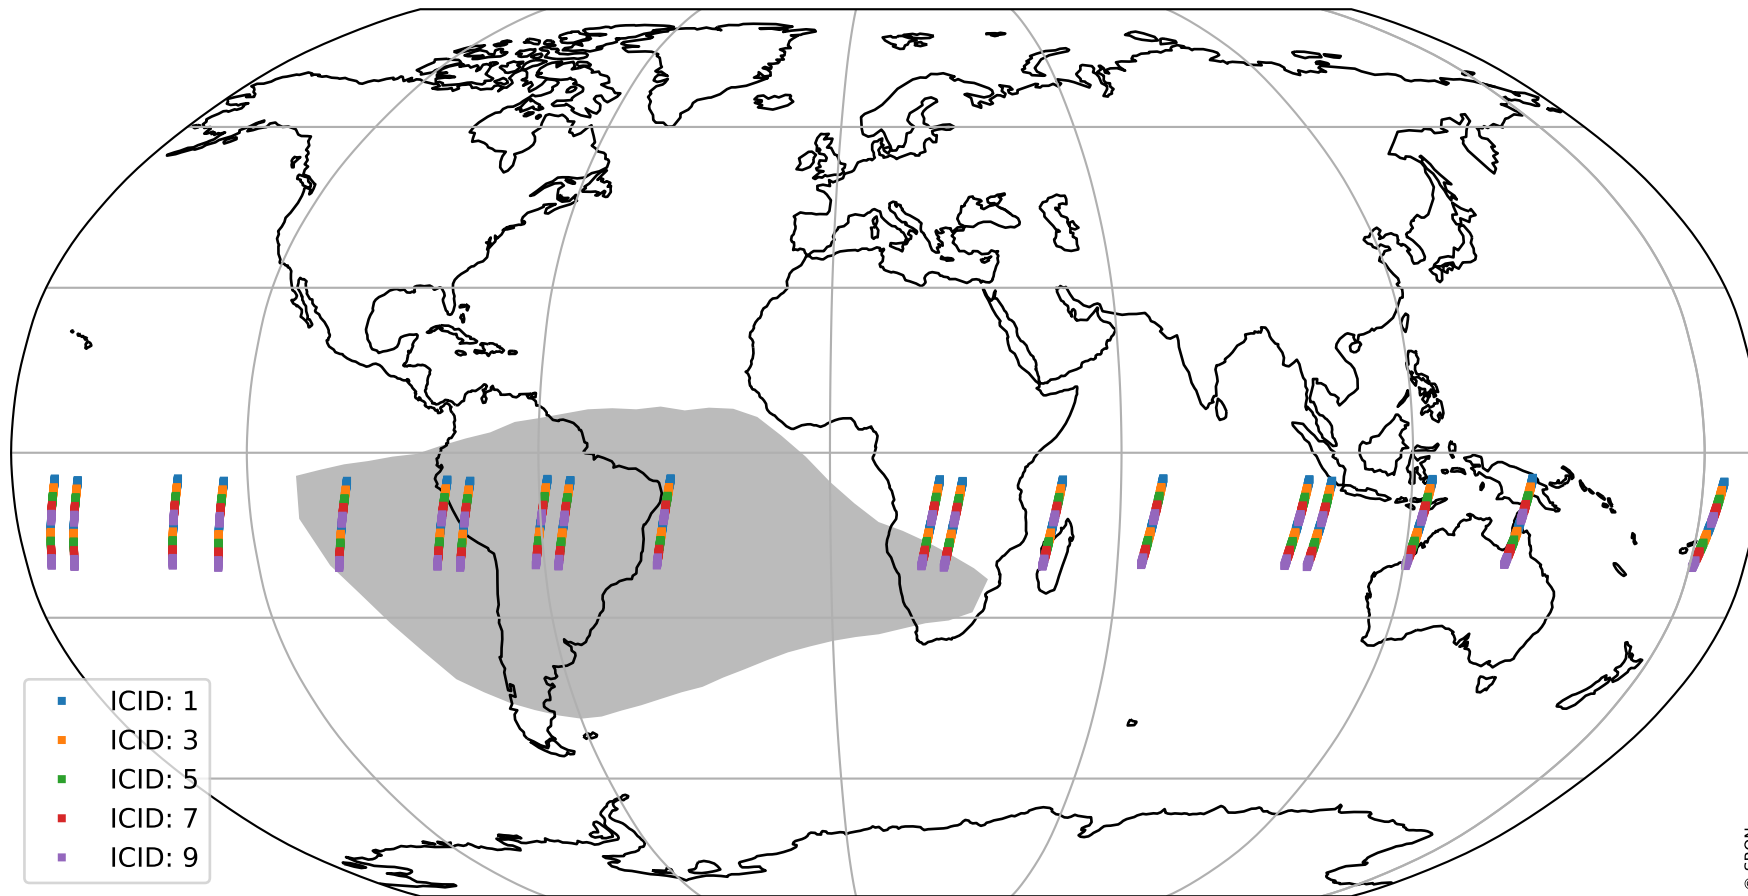

# Tropomi SWIR offset (official)

orbits : 19 in [8257, 8302]  
coverage : 2019-05-18 / 2019-05-21  
median : 33.878  $\mu\text{V}$   
spread : 19.983  $\mu\text{V}$   
created : 2023-08-21T14:25:27

# Tropomi SWIR offset (official)

orbits : 19 in [8257, 8302]  
coverage : 2019-05-18 / 2019-05-21  
median : -0.048161 mV  
spread : 0.34135 mV  
created : 2023-08-21T14:25:28

value compared with SWIR offset CKD

# Tropomi SWIR offset (official) ground-tracks of Sentinel-5P

orbits : 19 in [8257, 8302]  
coverage : 2019-05-18 / 2019-05-21  
created : 2023-08-21T14:25:28

# Tropomi SWIR offset (official)

orbits : [2827, 8302]  
coverage : 2018-04-30 / 2019-05-21  
created : 2023-08-21T14:25:29