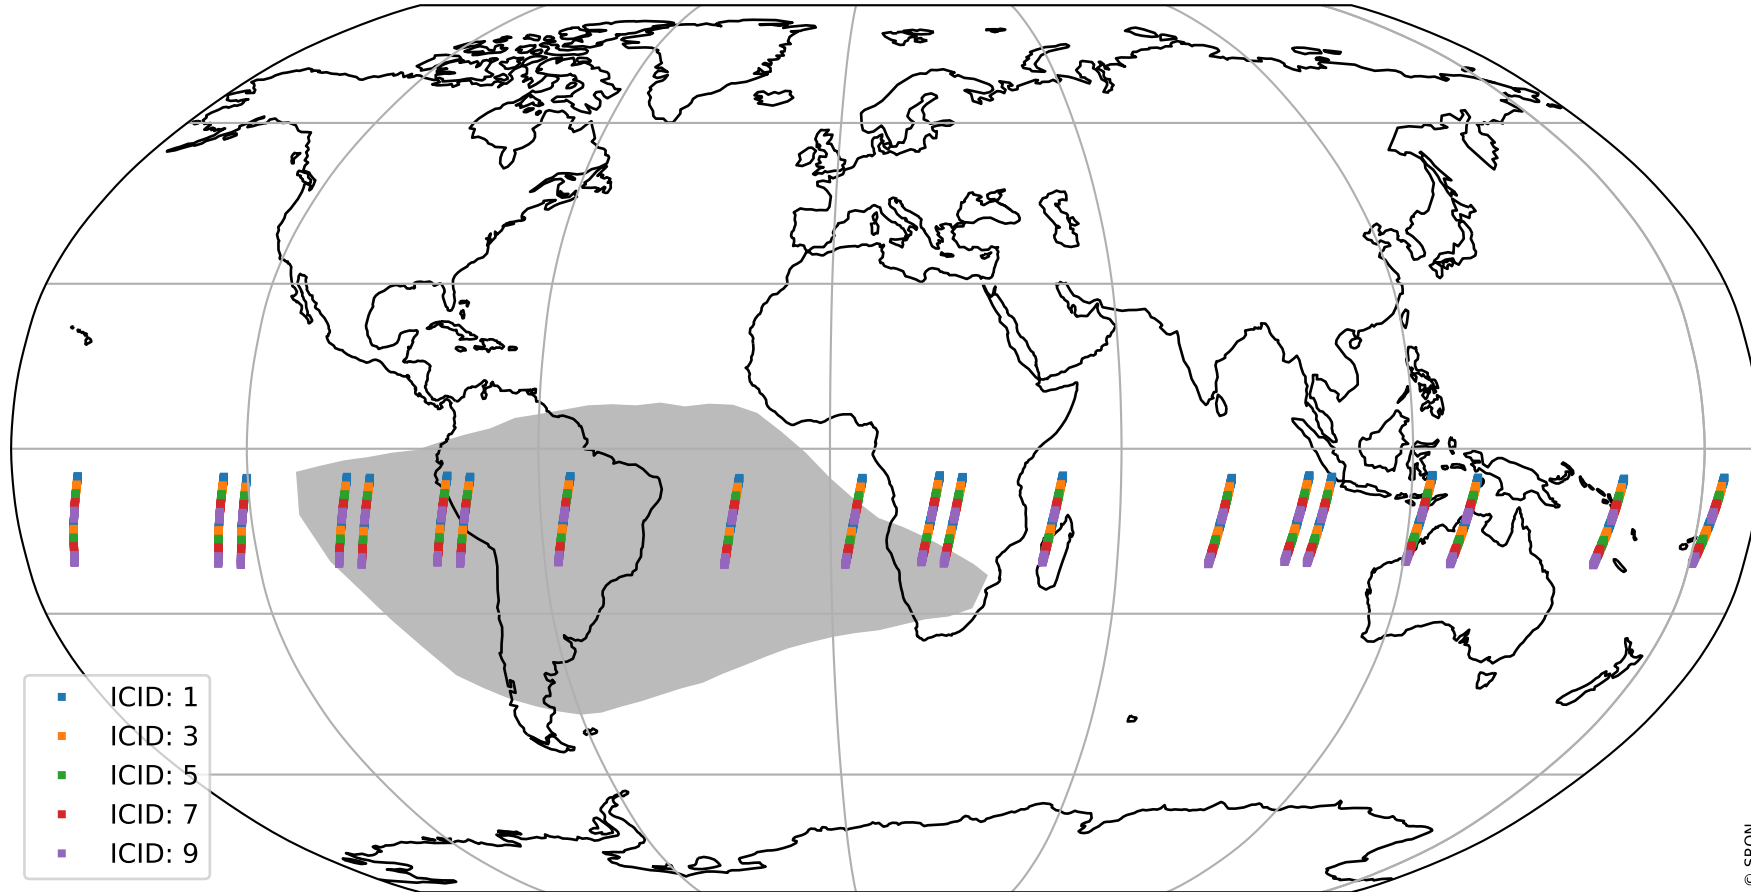

Tropomi SWIR offset (official)

orbits : 20 in [8272, 8317]
coverage : 2019-05-19 / 2019-05-22
median : 0.52597 V
spread : 0.035919 V
created : 2023-08-21T14:25:30

value detector map

Tropomi SWIR offset (official)

orbits : 20 in [8272, 8317]
coverage : 2019-05-19 / 2019-05-22
median : 34.239 μV
spread : 20.141 μV
created : 2023-08-21T14:25:30

Tropomi SWIR offset (official)

orbits : 20 in [8272, 8317]
coverage : 2019-05-19 / 2019-05-22
median : -0.053684 mV
spread : 0.34294 mV
created : 2023-08-21T14:25:31

value compared with SWIR offset CKD

Tropomi SWIR offset (official) ground-tracks of Sentinel-5P

orbits : 20 in [8272, 8317]
coverage : 2019-05-19 / 2019-05-22
created : 2023-08-21T14:25:31

Tropomi SWIR offset (official)

orbits : [2827, 8317]
coverage : 2018-04-30 / 2019-05-22
created : 2023-08-21T14:25:32

trend of detector median & temperatures