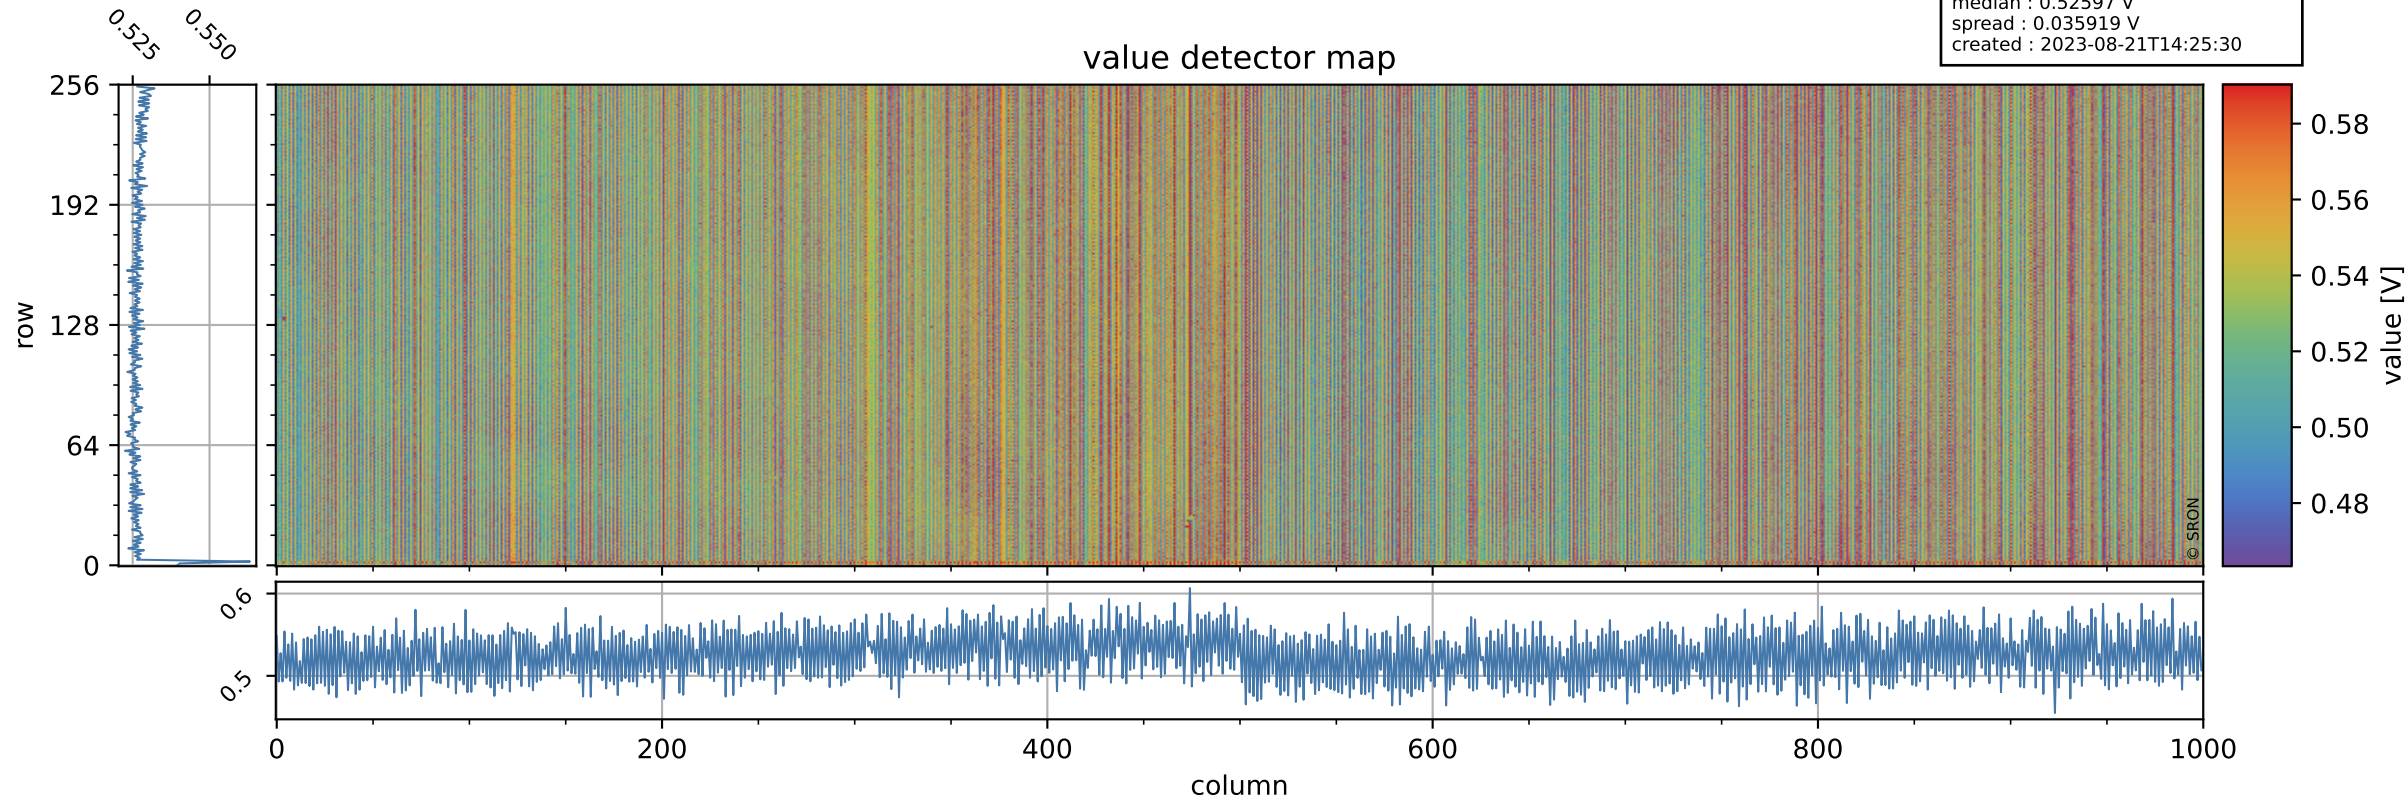

Tropomi SWIR offset (official)

orbits : 20 in [8272, 8317]
coverage : 2019-05-19 / 2019-05-22
median : 0.52597 V
spread : 0.035919 V
created : 2023-08-21T14:25:30

value detector map

Tropomi SWIR offset (official)

orbits : 20 in [8272, 8317]
coverage : 2019-05-19 / 2019-05-22
median : 34.239 μV
spread : 20.141 μV
created : 2023-08-21T14:25:30

Tropomi SWIR offset (official)

orbits : 20 in [8272, 8317]
coverage : 2019-05-19 / 2019-05-22
median : -0.053684 mV
spread : 0.34294 mV
created : 2023-08-21T14:25:31

value compared with SWIR offset CKD

Tropomi SWIR offset (official) ground-tracks of Sentinel-5P

orbits : 20 in [8272, 8317]
coverage : 2019-05-19 / 2019-05-22
created : 2023-08-21T14:25:31

Tropomi SWIR offset (official)

orbits : [2827, 8317]
coverage : 2018-04-30 / 2019-05-22
created : 2023-08-21T14:25:32

trend of detector median & temperatures