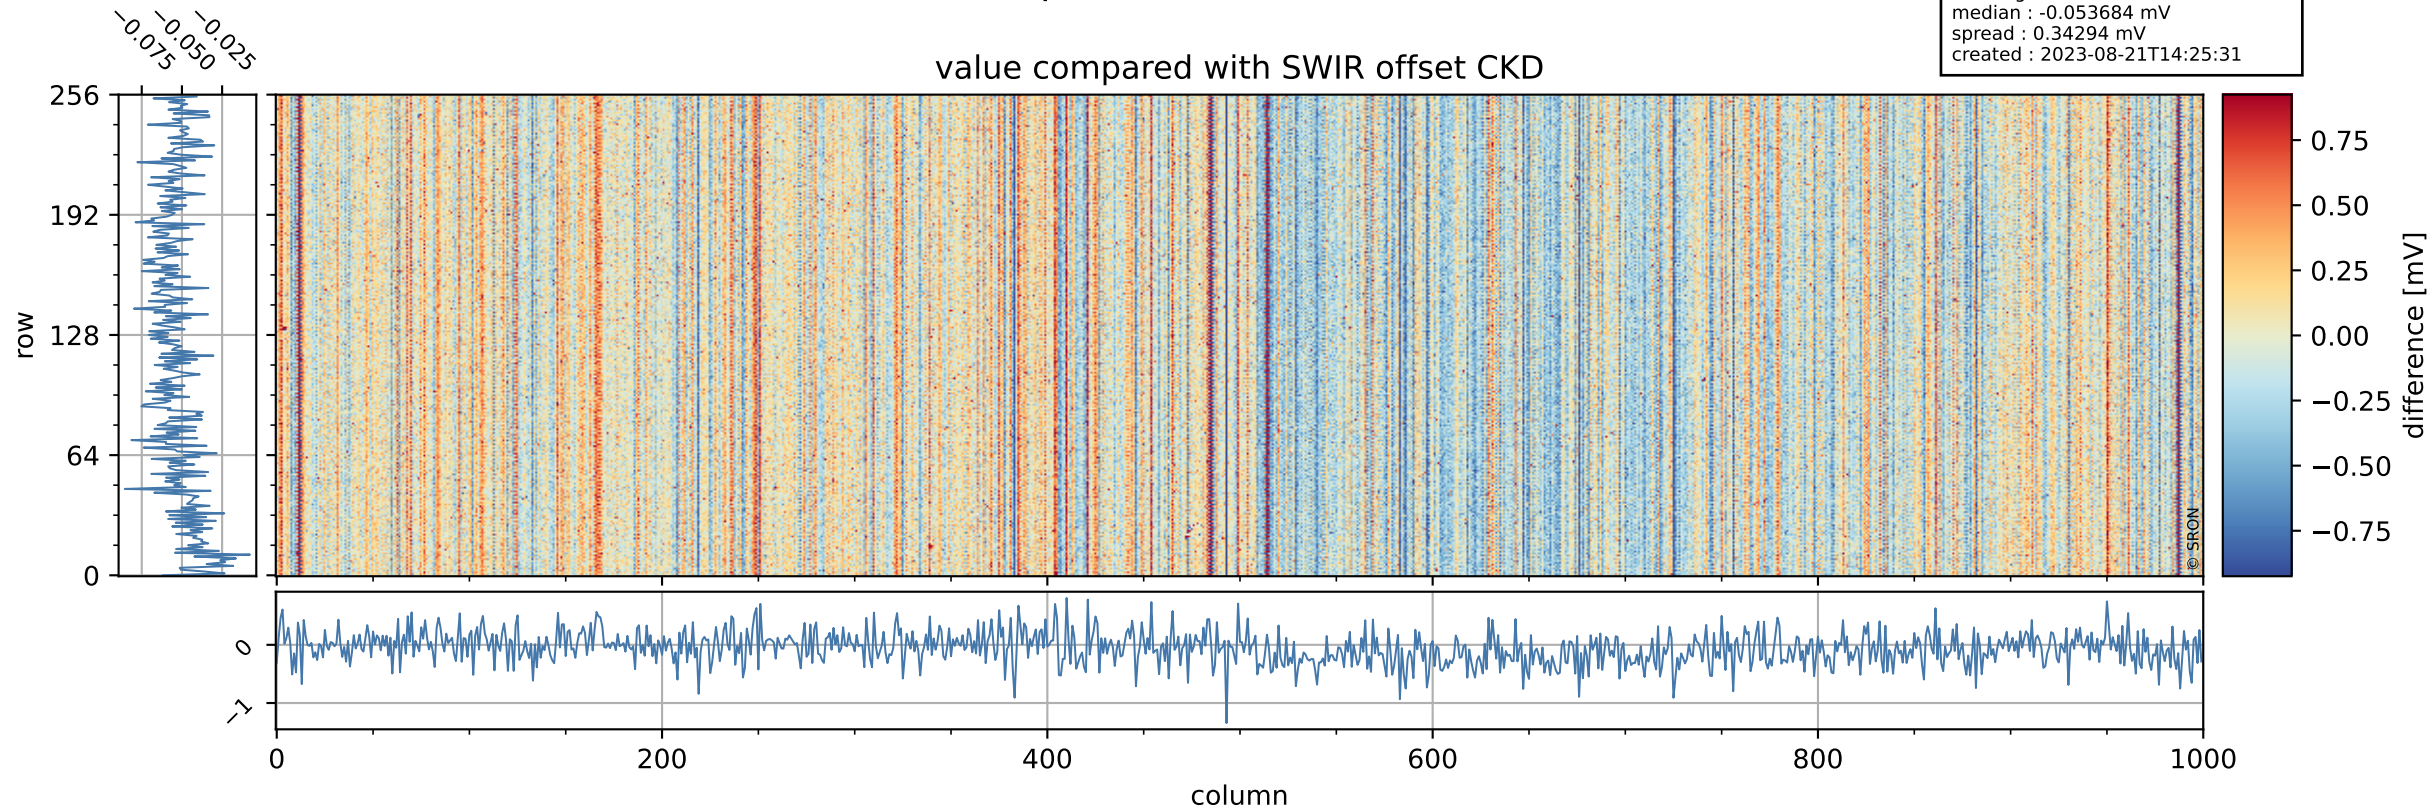

Tropomi SWIR offset (official)

orbits : 20 in [8272, 8317]
coverage : 2019-05-19 / 2019-05-22
median : 0.52597 V
spread : 0.035919 V
created : 2023-08-21T14:25:30

value detector map

Tropomi SWIR offset (official)

orbits : 20 in [8272, 8317]
coverage : 2019-05-19 / 2019-05-22
median : 34.239 μV
spread : 20.141 μV
created : 2023-08-21T14:25:30

Tropomi SWIR offset (official)

orbits : 20 in [8272, 8317]
coverage : 2019-05-19 / 2019-05-22
median : -0.053684 mV
spread : 0.34294 mV
created : 2023-08-21T14:25:31

value compared with SWIR offset CKD

Tropomi SWIR offset (official) ground-tracks of Sentinel-5P

orbits : 20 in [8272, 8317]
coverage : 2019-05-19 / 2019-05-22
created : 2023-08-21T14:25:31

Tropomi SWIR offset (official)

orbits : [2827, 8317]
coverage : 2018-04-30 / 2019-05-22
created : 2023-08-21T14:25:32

trend of detector median & temperatures