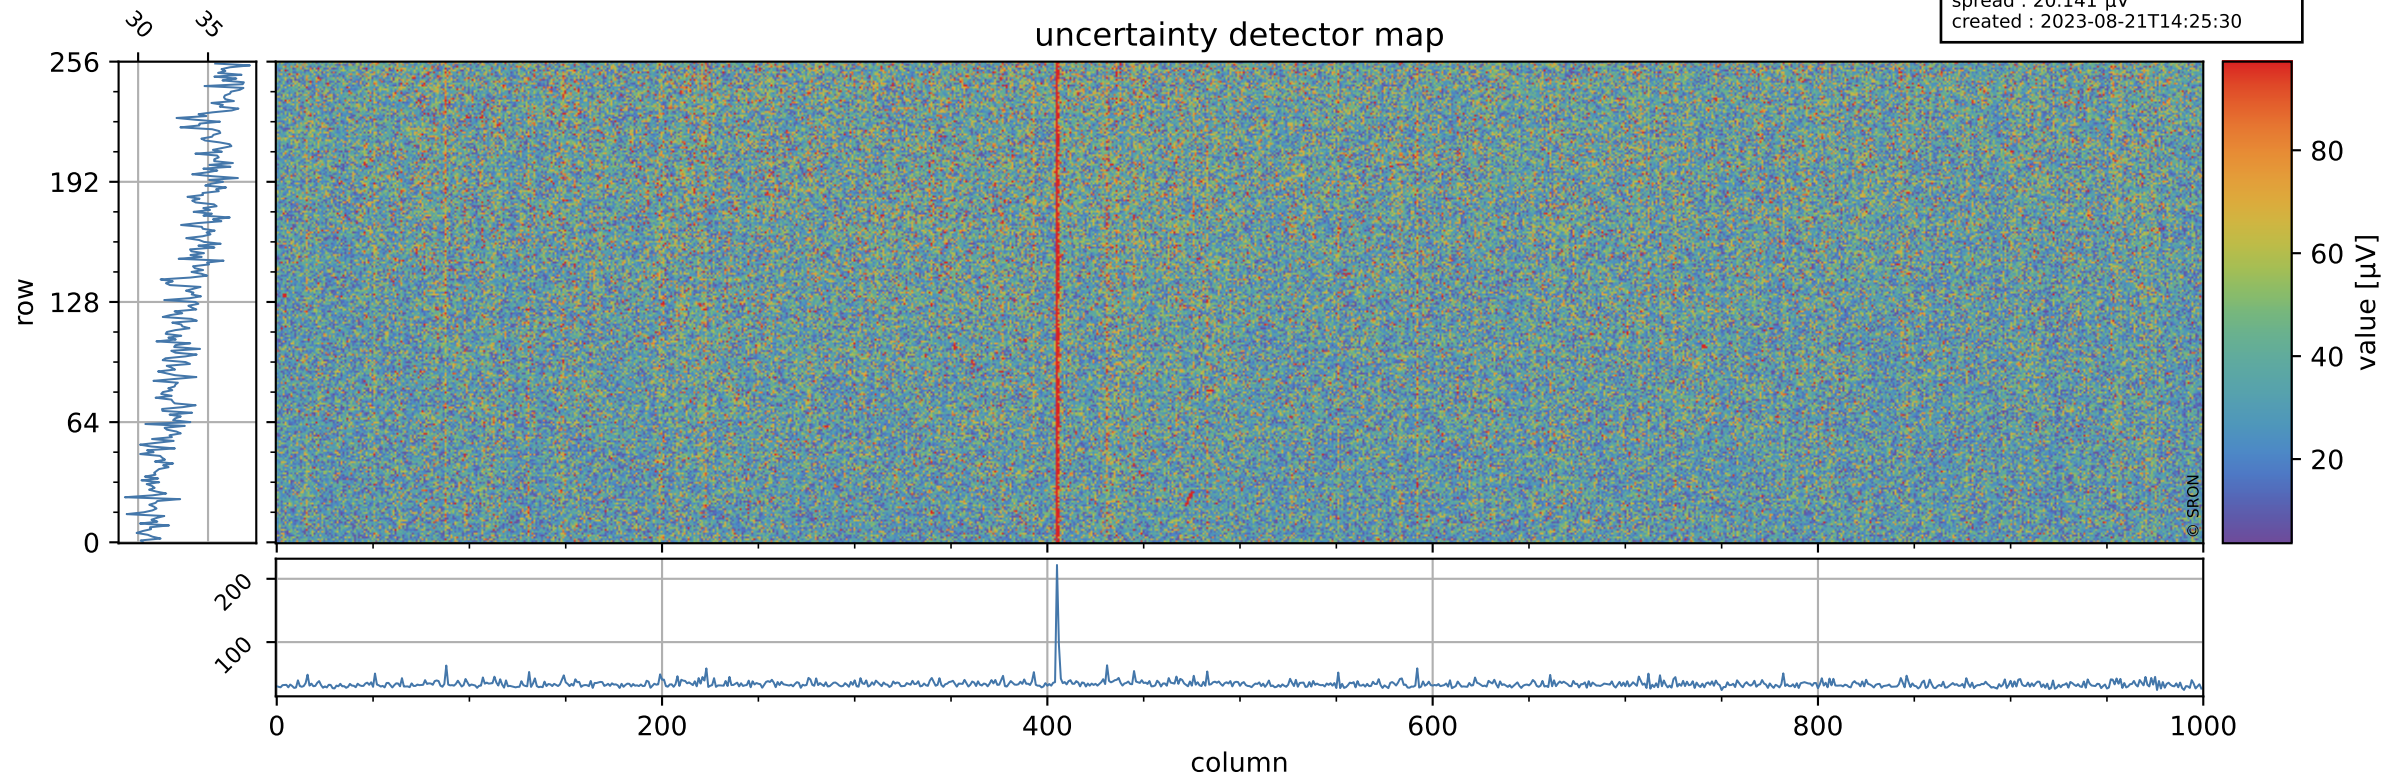

Tropomi SWIR offset (official)

orbits : 20 in [8272, 8317]
coverage : 2019-05-19 / 2019-05-22
median : 0.52597 V
spread : 0.035919 V
created : 2023-08-21T14:25:30

value detector map

Tropomi SWIR offset (official)

orbits : 20 in [8272, 8317]
coverage : 2019-05-19 / 2019-05-22
median : 34.239 μV
spread : 20.141 μV
created : 2023-08-21T14:25:30

Tropomi SWIR offset (official)

orbits : 20 in [8272, 8317]
coverage : 2019-05-19 / 2019-05-22
median : -0.053684 mV
spread : 0.34294 mV
created : 2023-08-21T14:25:31

value compared with SWIR offset CKD

Tropomi SWIR offset (official) ground-tracks of Sentinel-5P

orbits : 20 in [8272, 8317]
coverage : 2019-05-19 / 2019-05-22
created : 2023-08-21T14:25:31

Tropomi SWIR offset (official)

orbits : [2827, 8317]
coverage : 2018-04-30 / 2019-05-22
created : 2023-08-21T14:25:32

trend of detector median & temperatures