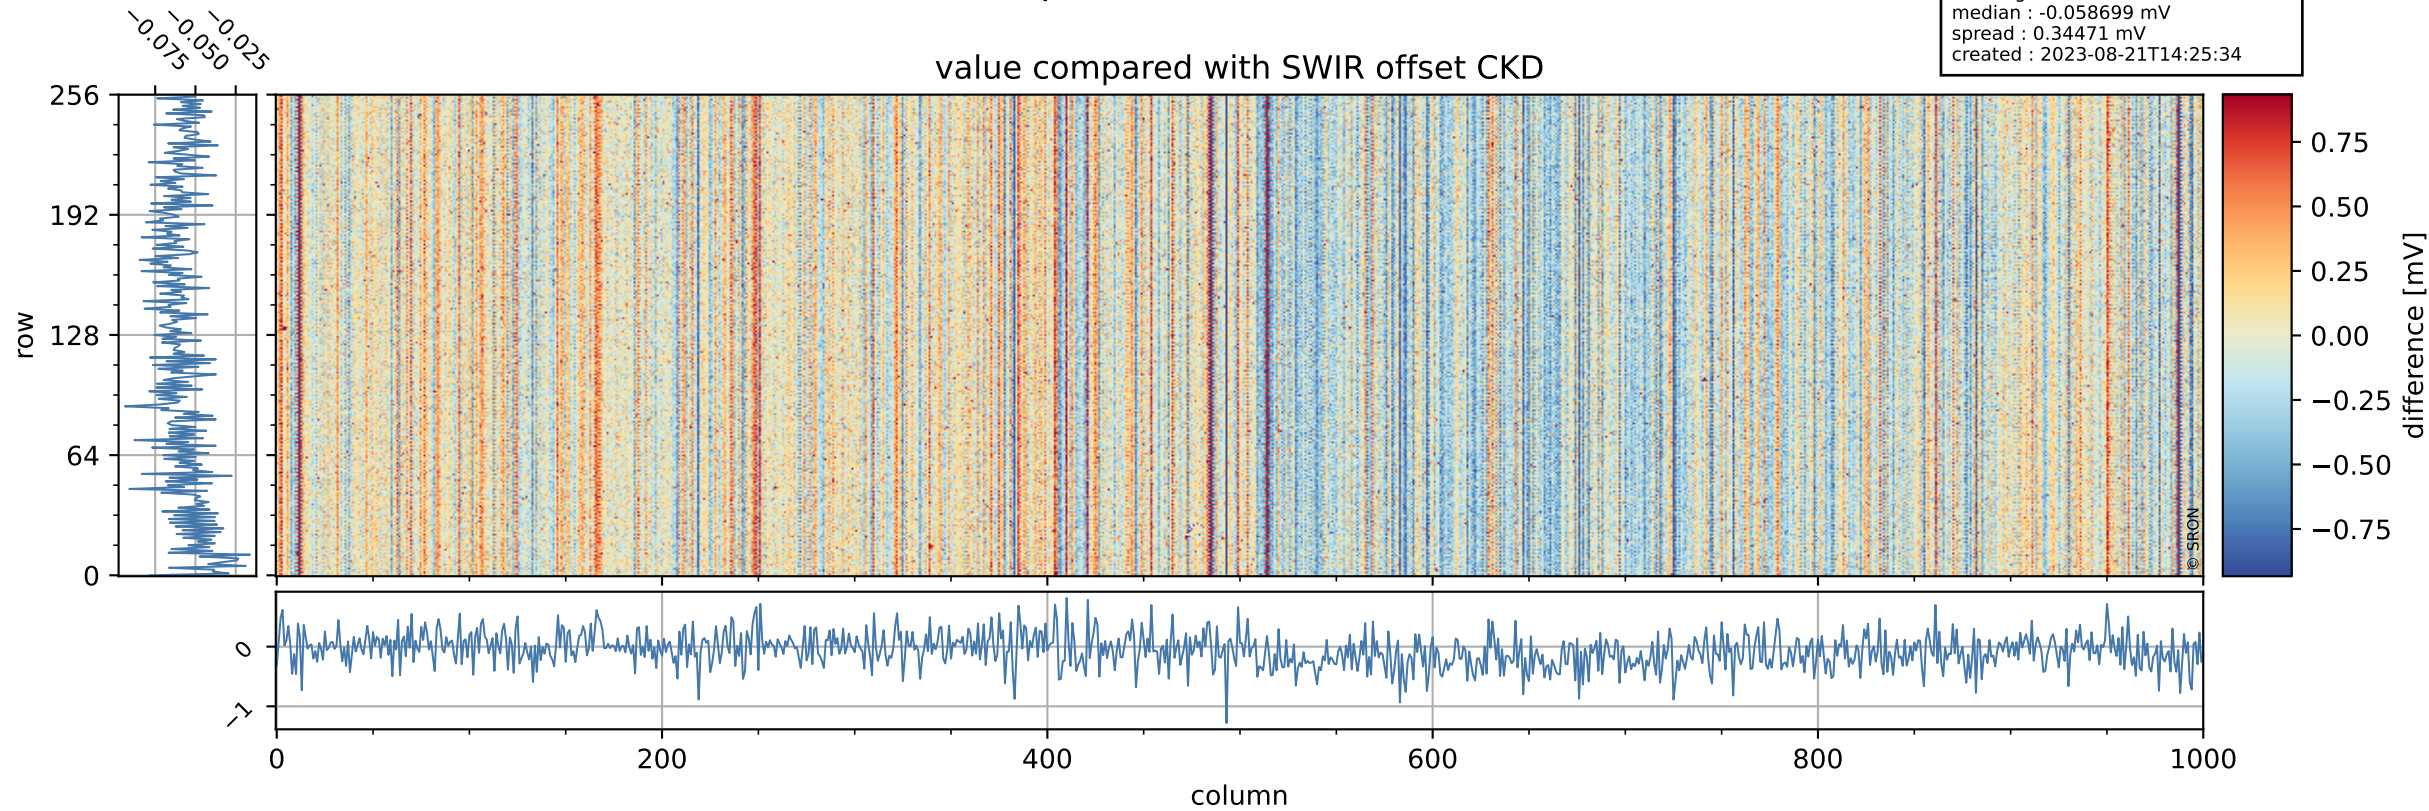

Tropomi SWIR offset (official)

orbits : 19 in [8287, 8332]
coverage : 2019-05-20 / 2019-05-23
median : 0.52596 V
spread : 0.035919 V
created : 2023-08-21T14:25:33

value detector map

Tropomi SWIR offset (official)

orbits : 19 in [8287, 8332]
coverage : 2019-05-20 / 2019-05-23
median : 33.57 μV
spread : 19.867 μV
created : 2023-08-21T14:25:33

Tropomi SWIR offset (official)

value compared with SWIR offset CKD

orbits : 19 in [8287, 8332]
coverage : 2019-05-20 / 2019-05-23
median : -0.058699 mV
spread : 0.34471 mV
created : 2023-08-21T14:25:34

Tropomi SWIR offset (official) ground-tracks of Sentinel-5P

orbits : 19 in [8287, 8332]
coverage : 2019-05-20 / 2019-05-23
created : 2023-08-21T14:25:34

Tropomi SWIR offset (official)

orbits : [2827, 8332]
coverage : 2018-04-30 / 2019-05-23
created : 2023-08-21T14:25:34

trend of detector median & temperatures