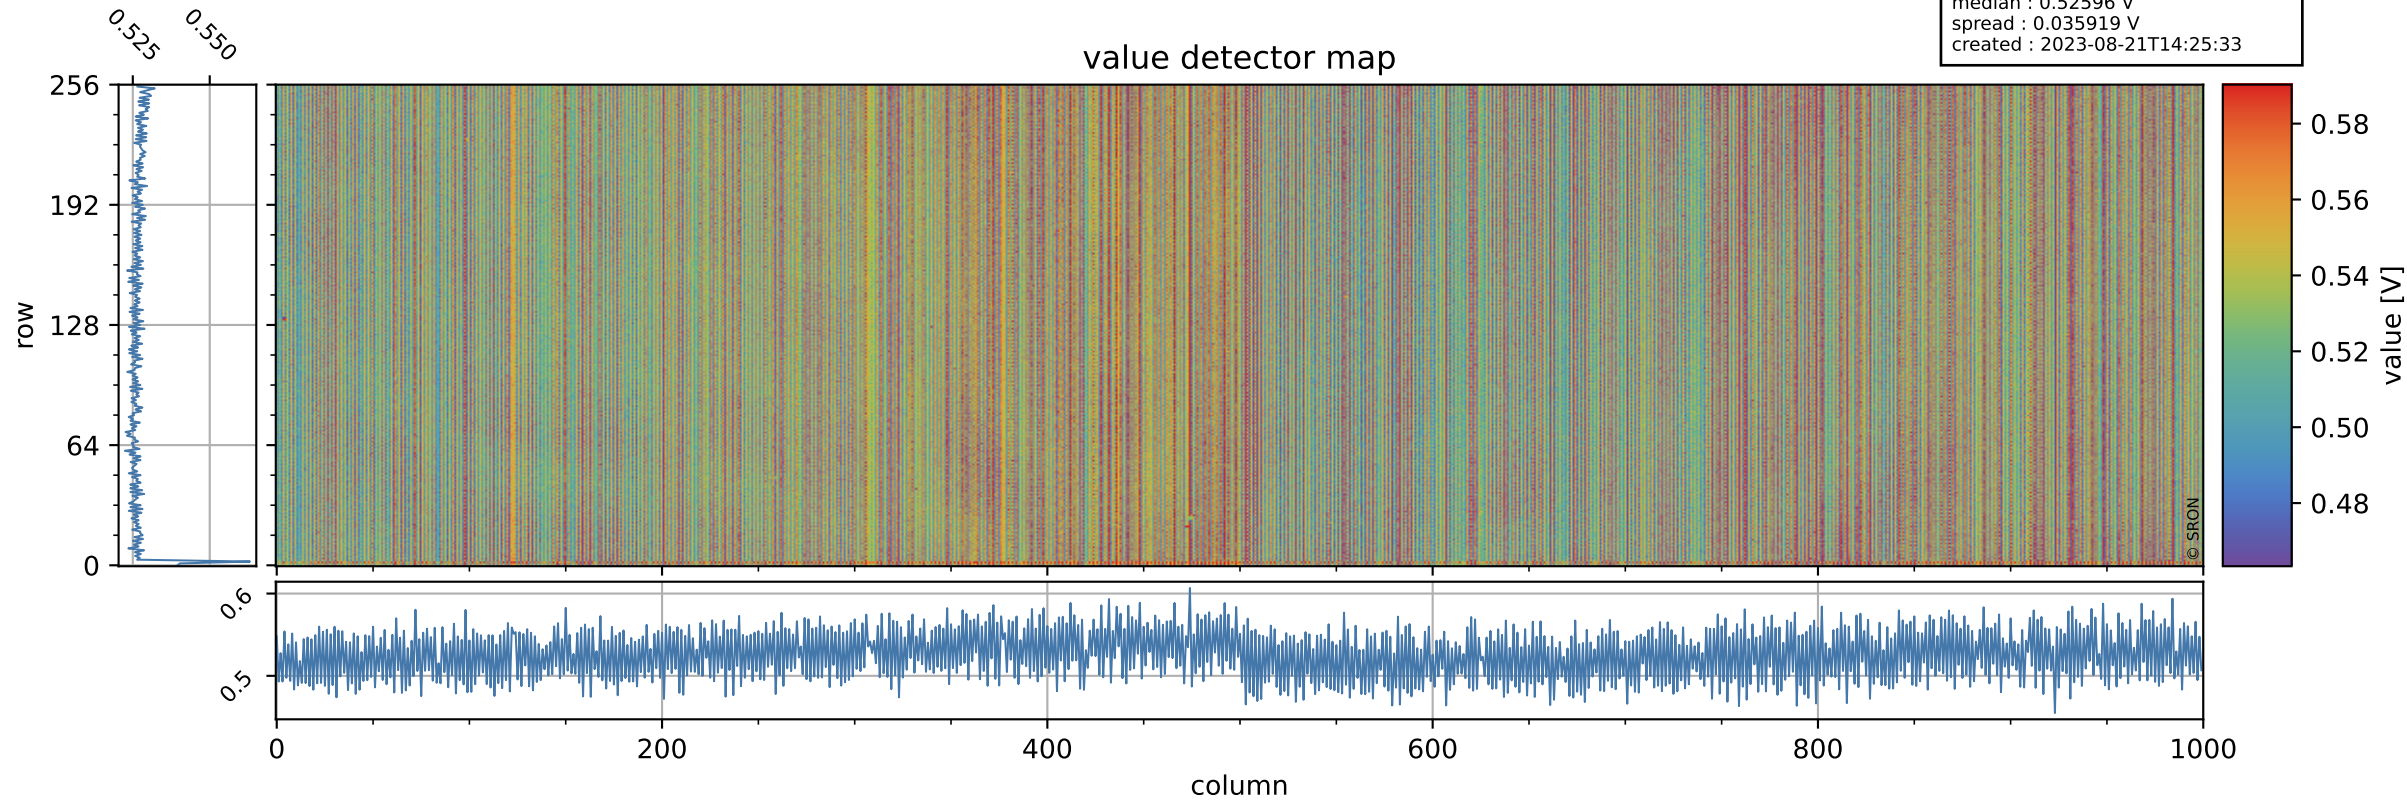

Tropomi SWIR offset (official)

orbits : 19 in [8287, 8332]
coverage : 2019-05-20 / 2019-05-23
median : 0.52596 V
spread : 0.035919 V
created : 2023-08-21T14:25:33

value detector map

Tropomi SWIR offset (official)

orbits : 19 in [8287, 8332]
coverage : 2019-05-20 / 2019-05-23
median : 33.57 μV
spread : 19.867 μV
created : 2023-08-21T14:25:33

Tropomi SWIR offset (official)

value compared with SWIR offset CKD

orbits : 19 in [8287, 8332]
coverage : 2019-05-20 / 2019-05-23
median : -0.058699 mV
spread : 0.34471 mV
created : 2023-08-21T14:25:34

Tropomi SWIR offset (official) ground-tracks of Sentinel-5P

orbits : 19 in [8287, 8332]
coverage : 2019-05-20 / 2019-05-23
created : 2023-08-21T14:25:34

Tropomi SWIR offset (official)

orbits : [2827, 8332]
coverage : 2018-04-30 / 2019-05-23
created : 2023-08-21T14:25:34

trend of detector median & temperatures