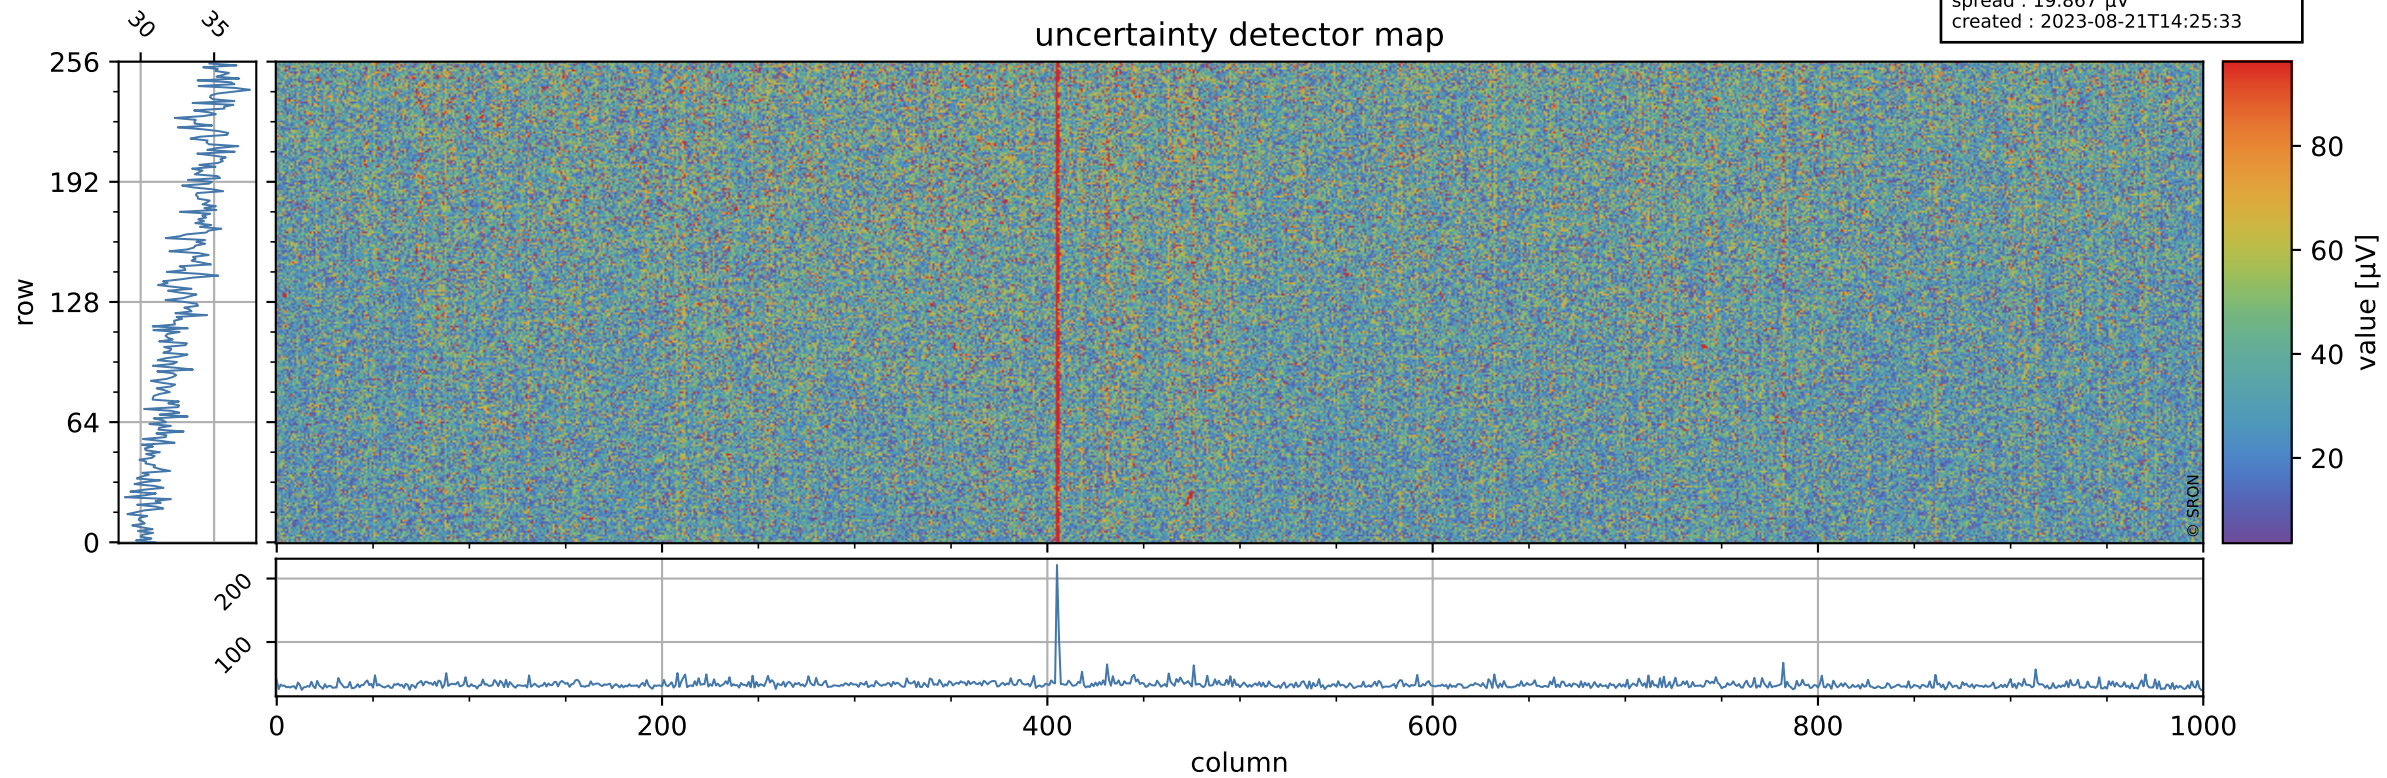

Tropomi SWIR offset (official)

orbits : 19 in [8287, 8332]
coverage : 2019-05-20 / 2019-05-23
median : 0.52596 V
spread : 0.035919 V
created : 2023-08-21T14:25:33

value detector map

Tropomi SWIR offset (official)

orbits : 19 in [8287, 8332]
coverage : 2019-05-20 / 2019-05-23
median : 33.57 μV
spread : 19.867 μV
created : 2023-08-21T14:25:33

Tropomi SWIR offset (official)

value compared with SWIR offset CKD

orbits : 19 in [8287, 8332]
coverage : 2019-05-20 / 2019-05-23
median : -0.058699 mV
spread : 0.34471 mV
created : 2023-08-21T14:25:34

Tropomi SWIR offset (official) ground-tracks of Sentinel-5P

orbits : 19 in [8287, 8332]
coverage : 2019-05-20 / 2019-05-23
created : 2023-08-21T14:25:34

Tropomi SWIR offset (official)

orbits : [2827, 8332]
coverage : 2018-04-30 / 2019-05-23
created : 2023-08-21T14:25:34

trend of detector median & temperatures