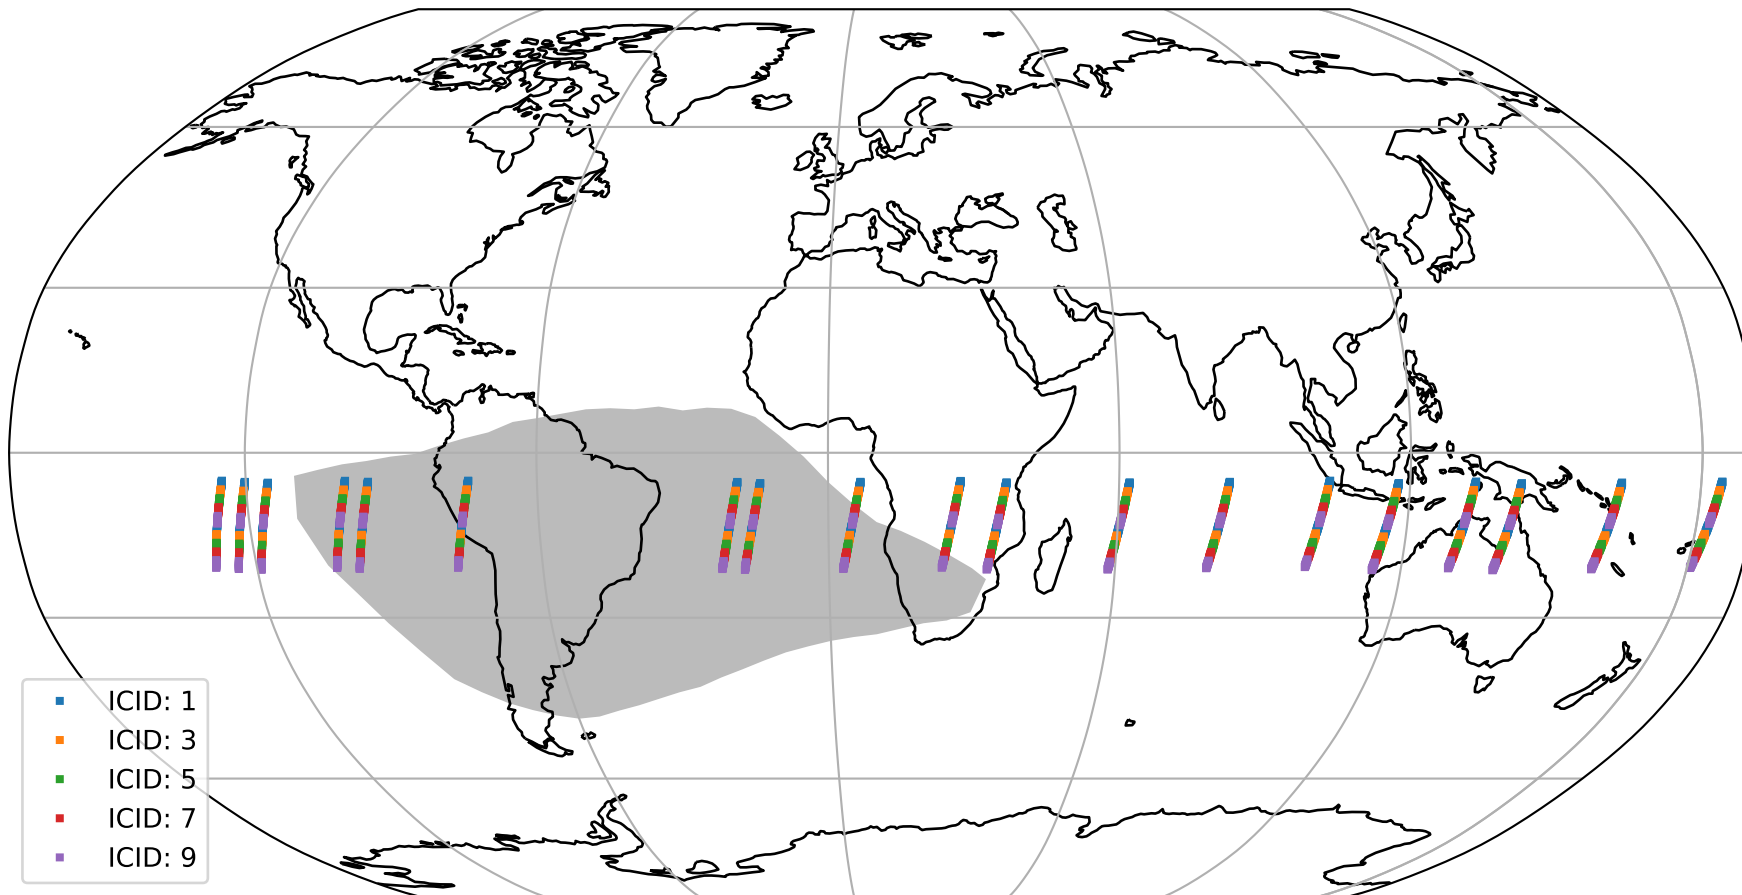

Tropomi SWIR offset (official)

orbits : 19 in [8287, 8332]
coverage : 2019-05-20 / 2019-05-23
median : 0.52596 V
spread : 0.035919 V
created : 2023-08-21T14:25:33

value detector map

Tropomi SWIR offset (official)

orbits : 19 in [8287, 8332]
coverage : 2019-05-20 / 2019-05-23
median : 33.57 μV
spread : 19.867 μV
created : 2023-08-21T14:25:33

Tropomi SWIR offset (official)

value compared with SWIR offset CKD

orbits : 19 in [8287, 8332]
coverage : 2019-05-20 / 2019-05-23
median : -0.058699 mV
spread : 0.34471 mV
created : 2023-08-21T14:25:34

Tropomi SWIR offset (official) ground-tracks of Sentinel-5P

orbits : 19 in [8287, 8332]
coverage : 2019-05-20 / 2019-05-23
created : 2023-08-21T14:25:34

Tropomi SWIR offset (official)

orbits : [2827, 8332]
coverage : 2018-04-30 / 2019-05-23
created : 2023-08-21T14:25:34

trend of detector median & temperatures