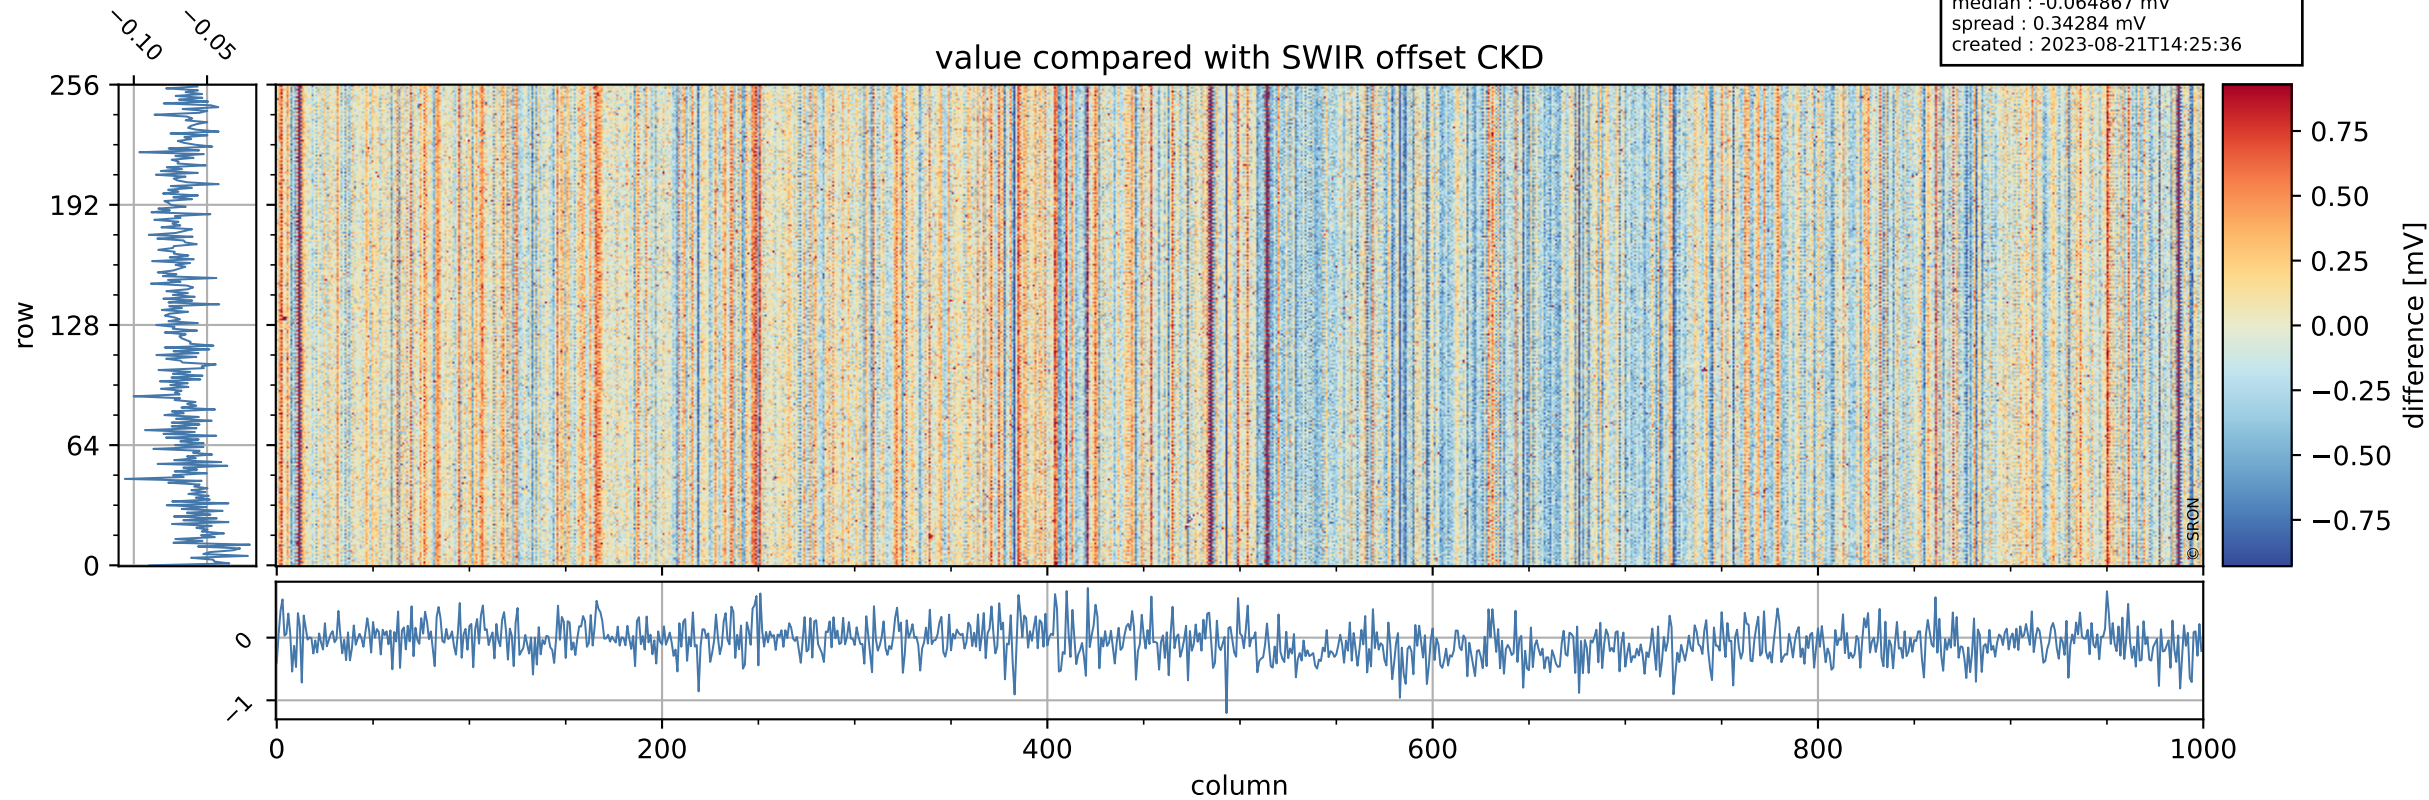

Tropomi SWIR offset (official)

orbits : 20 in [8302, 8347]
coverage : 2019-05-21 / 2019-05-24
median : 0.52596 V
spread : 0.035917 V
created : 2023-08-21T14:25:35

value detector map

Tropomi SWIR offset (official)

orbits : 20 in [8302, 8347]
coverage : 2019-05-21 / 2019-05-24
median : 32.595 μV
spread : 19.427 μV
created : 2023-08-21T14:25:36

Tropomi SWIR offset (official)

orbits : 20 in [8302, 8347]
coverage : 2019-05-21 / 2019-05-24
median : -0.064867 mV
spread : 0.34284 mV
created : 2023-08-21T14:25:36

value compared with SWIR offset CKD

Tropomi SWIR offset (official) ground-tracks of Sentinel-5P

orbits : 20 in [8302, 8347]
coverage : 2019-05-21 / 2019-05-24
created : 2023-08-21T14:25:36

Tropomi SWIR offset (official)

orbits : [2827, 8347]
coverage : 2018-04-30 / 2019-05-24
created : 2023-08-21T14:25:37

trend of detector median & temperatures