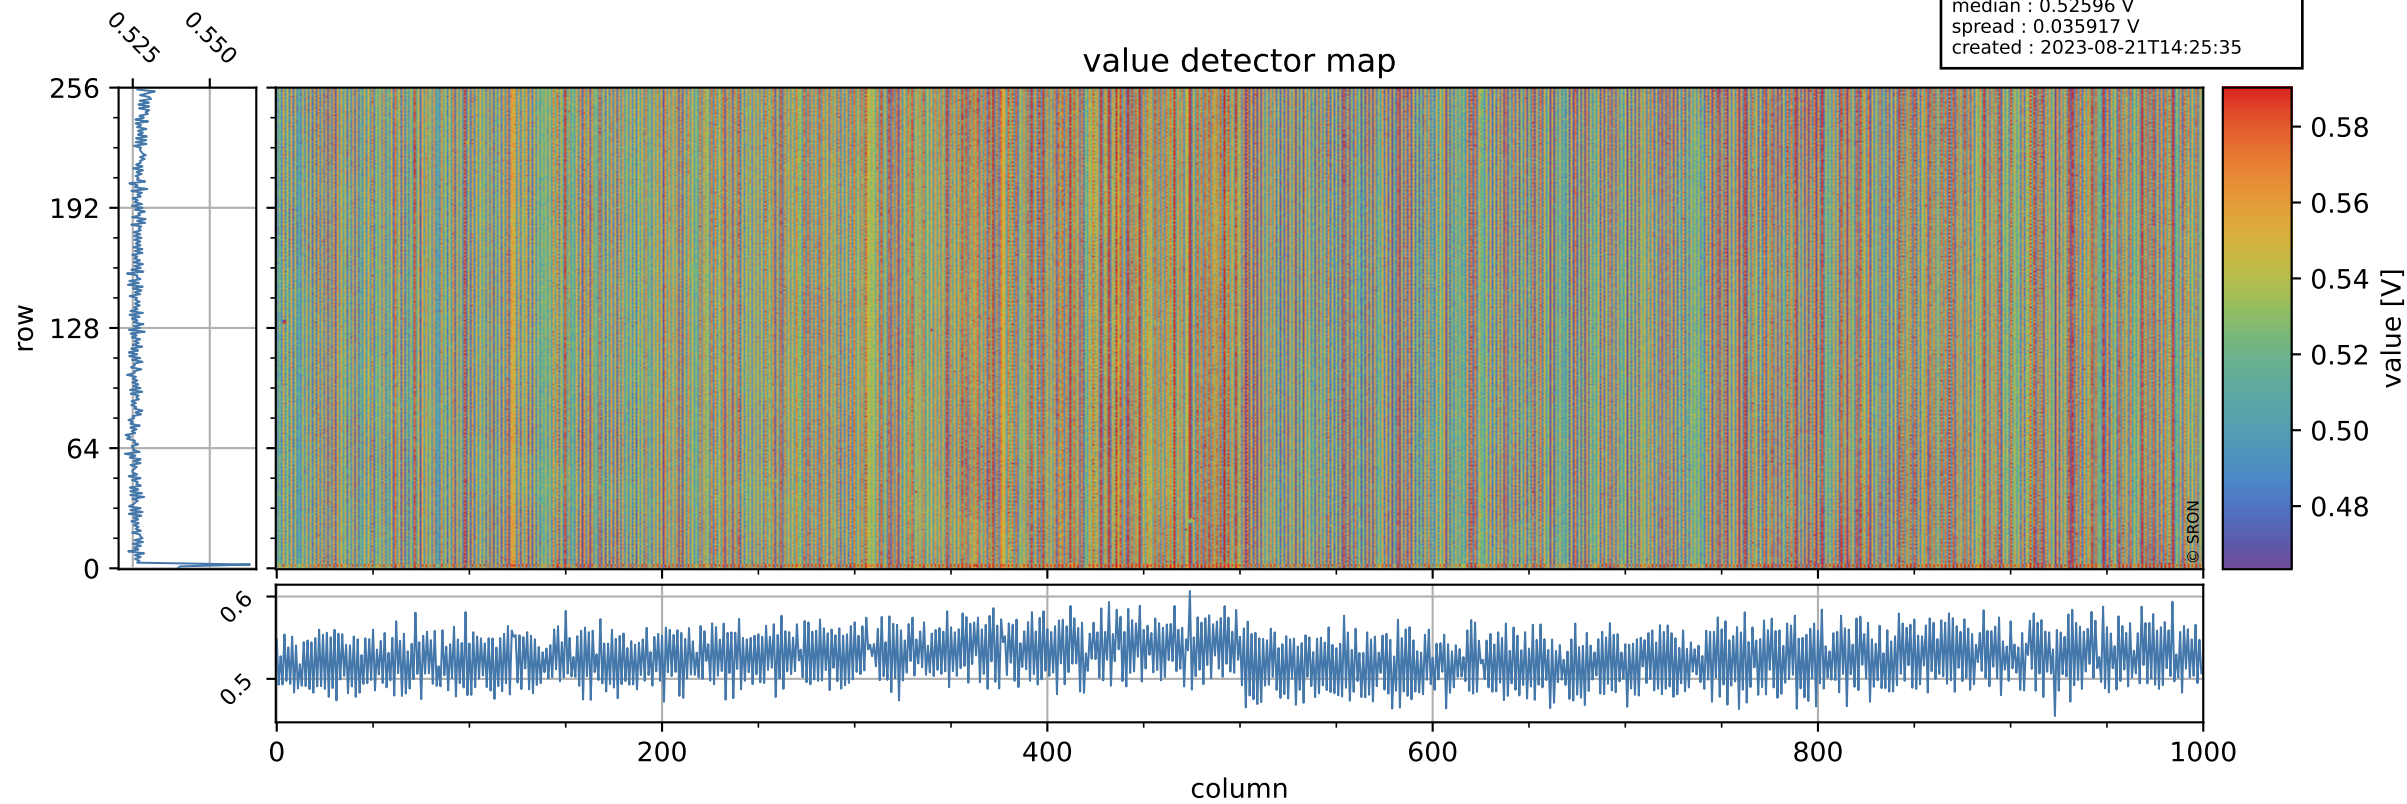

Tropomi SWIR offset (official)

orbits : 20 in [8302, 8347]
coverage : 2019-05-21 / 2019-05-24
median : 0.52596 V
spread : 0.035917 V
created : 2023-08-21T14:25:35

value detector map

Tropomi SWIR offset (official)

orbits : 20 in [8302, 8347]
coverage : 2019-05-21 / 2019-05-24
median : 32.595 μV
spread : 19.427 μV
created : 2023-08-21T14:25:36

Tropomi SWIR offset (official)

orbits : 20 in [8302, 8347]
coverage : 2019-05-21 / 2019-05-24
median : -0.064867 mV
spread : 0.34284 mV
created : 2023-08-21T14:25:36

value compared with SWIR offset CKD

Tropomi SWIR offset (official) ground-tracks of Sentinel-5P

orbits : 20 in [8302, 8347]
coverage : 2019-05-21 / 2019-05-24
created : 2023-08-21T14:25:36

Tropomi SWIR offset (official)

orbits : [2827, 8347]
coverage : 2018-04-30 / 2019-05-24
created : 2023-08-21T14:25:37

trend of detector median & temperatures