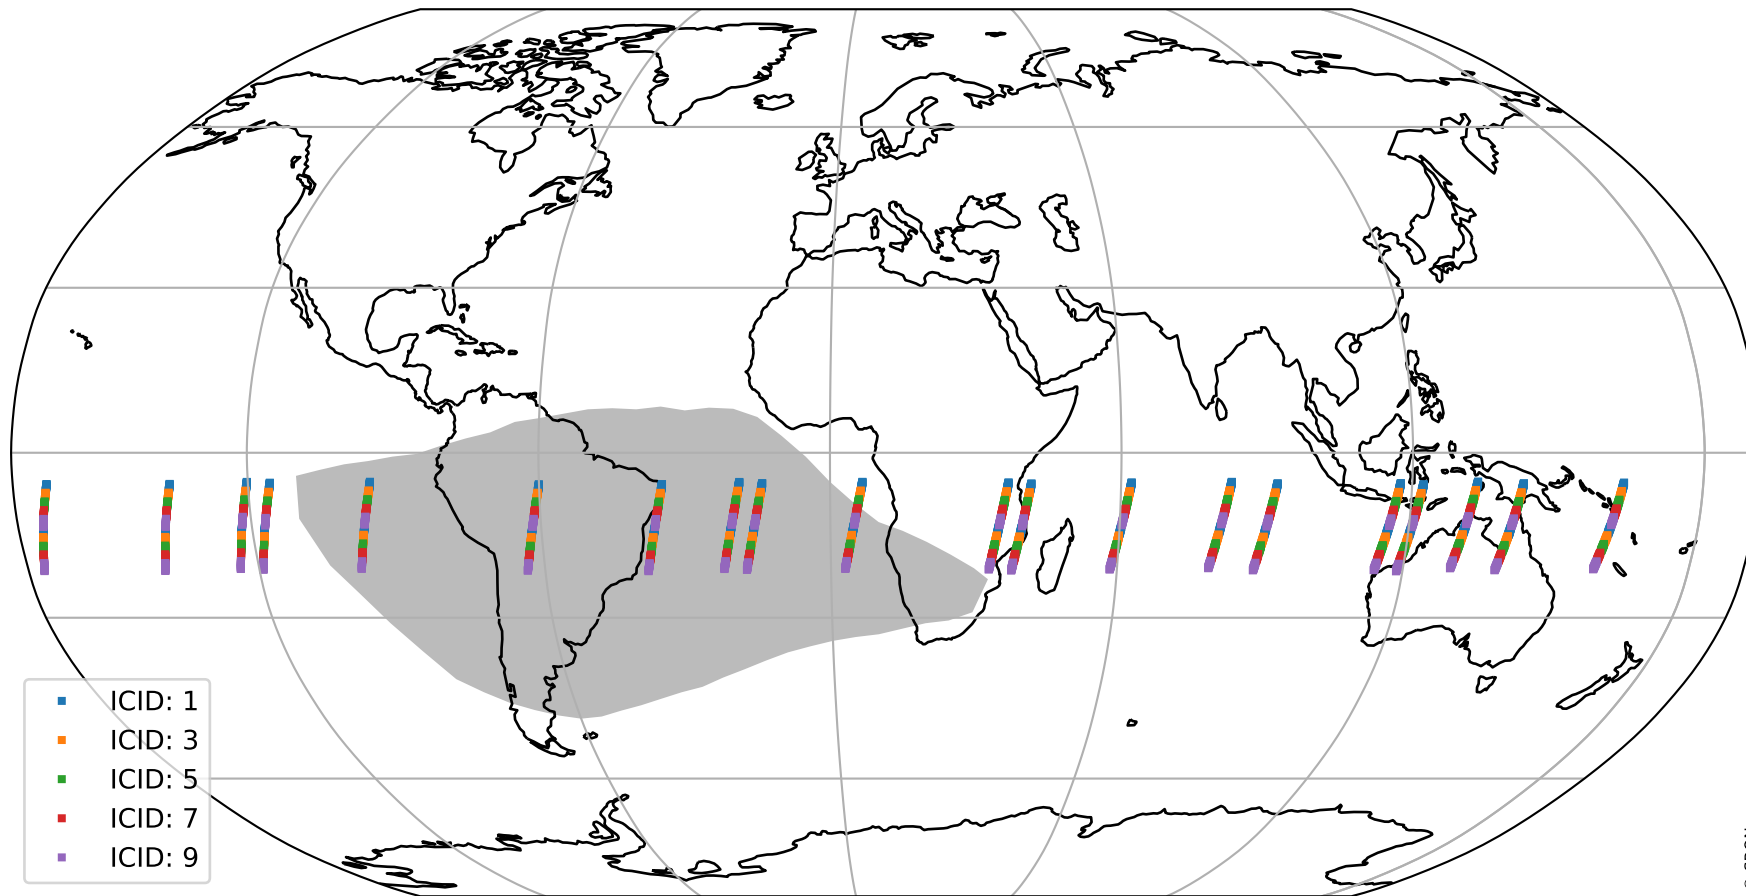

Tropomi SWIR offset (official)

orbits : 20 in [8302, 8347]
coverage : 2019-05-21 / 2019-05-24
median : 0.52596 V
spread : 0.035917 V
created : 2023-08-21T14:25:35

value detector map

Tropomi SWIR offset (official)

orbits : 20 in [8302, 8347]
coverage : 2019-05-21 / 2019-05-24
median : 32.595 μV
spread : 19.427 μV
created : 2023-08-21T14:25:36

Tropomi SWIR offset (official)

orbits : 20 in [8302, 8347]
coverage : 2019-05-21 / 2019-05-24
median : -0.064867 mV
spread : 0.34284 mV
created : 2023-08-21T14:25:36

value compared with SWIR offset CKD

Tropomi SWIR offset (official) ground-tracks of Sentinel-5P

orbits : 20 in [8302, 8347]
coverage : 2019-05-21 / 2019-05-24
created : 2023-08-21T14:25:36

Tropomi SWIR offset (official)

orbits : [2827, 8347]
coverage : 2018-04-30 / 2019-05-24
created : 2023-08-21T14:25:37

trend of detector median & temperatures