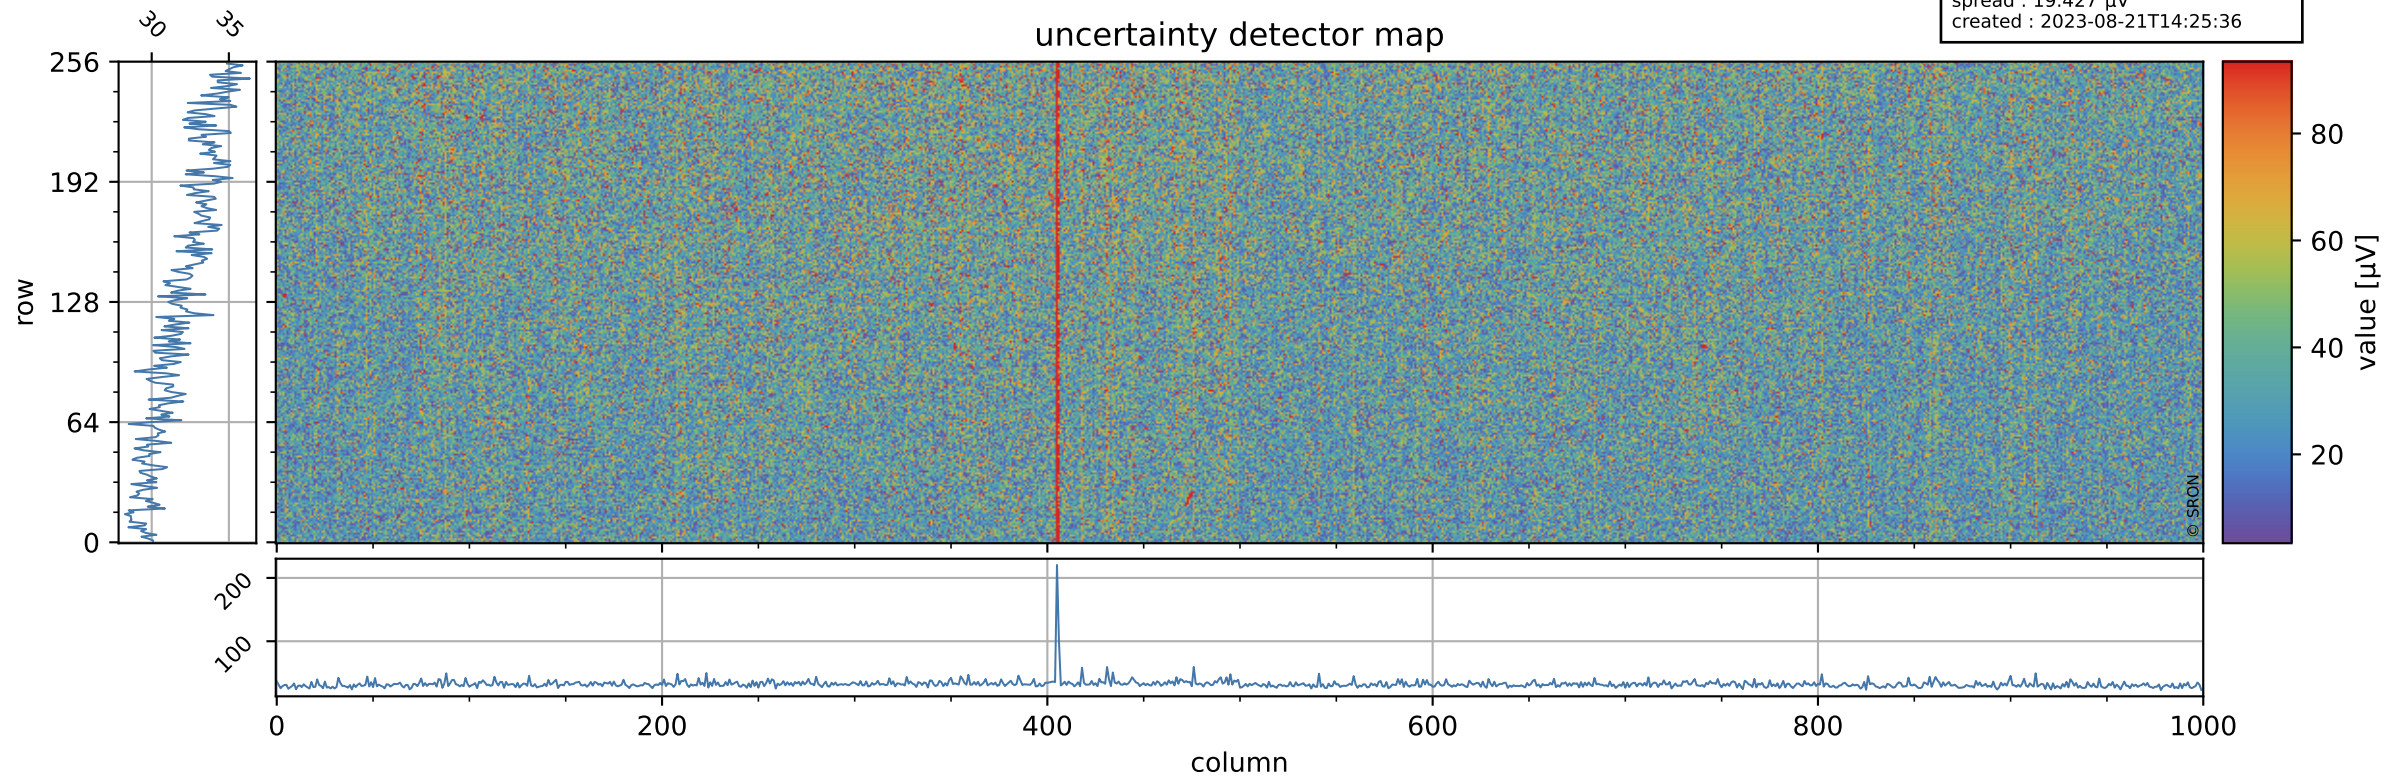

Tropomi SWIR offset (official)

orbits : 20 in [8302, 8347]
coverage : 2019-05-21 / 2019-05-24
median : 0.52596 V
spread : 0.035917 V
created : 2023-08-21T14:25:35

value detector map

Tropomi SWIR offset (official)

orbits : 20 in [8302, 8347]
coverage : 2019-05-21 / 2019-05-24
median : 32.595 μV
spread : 19.427 μV
created : 2023-08-21T14:25:36

Tropomi SWIR offset (official)

orbits : 20 in [8302, 8347]
coverage : 2019-05-21 / 2019-05-24
median : -0.064867 mV
spread : 0.34284 mV
created : 2023-08-21T14:25:36

value compared with SWIR offset CKD

Tropomi SWIR offset (official) ground-tracks of Sentinel-5P

orbits : 20 in [8302, 8347]
coverage : 2019-05-21 / 2019-05-24
created : 2023-08-21T14:25:36

Tropomi SWIR offset (official)

orbits : [2827, 8347]
coverage : 2018-04-30 / 2019-05-24
created : 2023-08-21T14:25:37

trend of detector median & temperatures