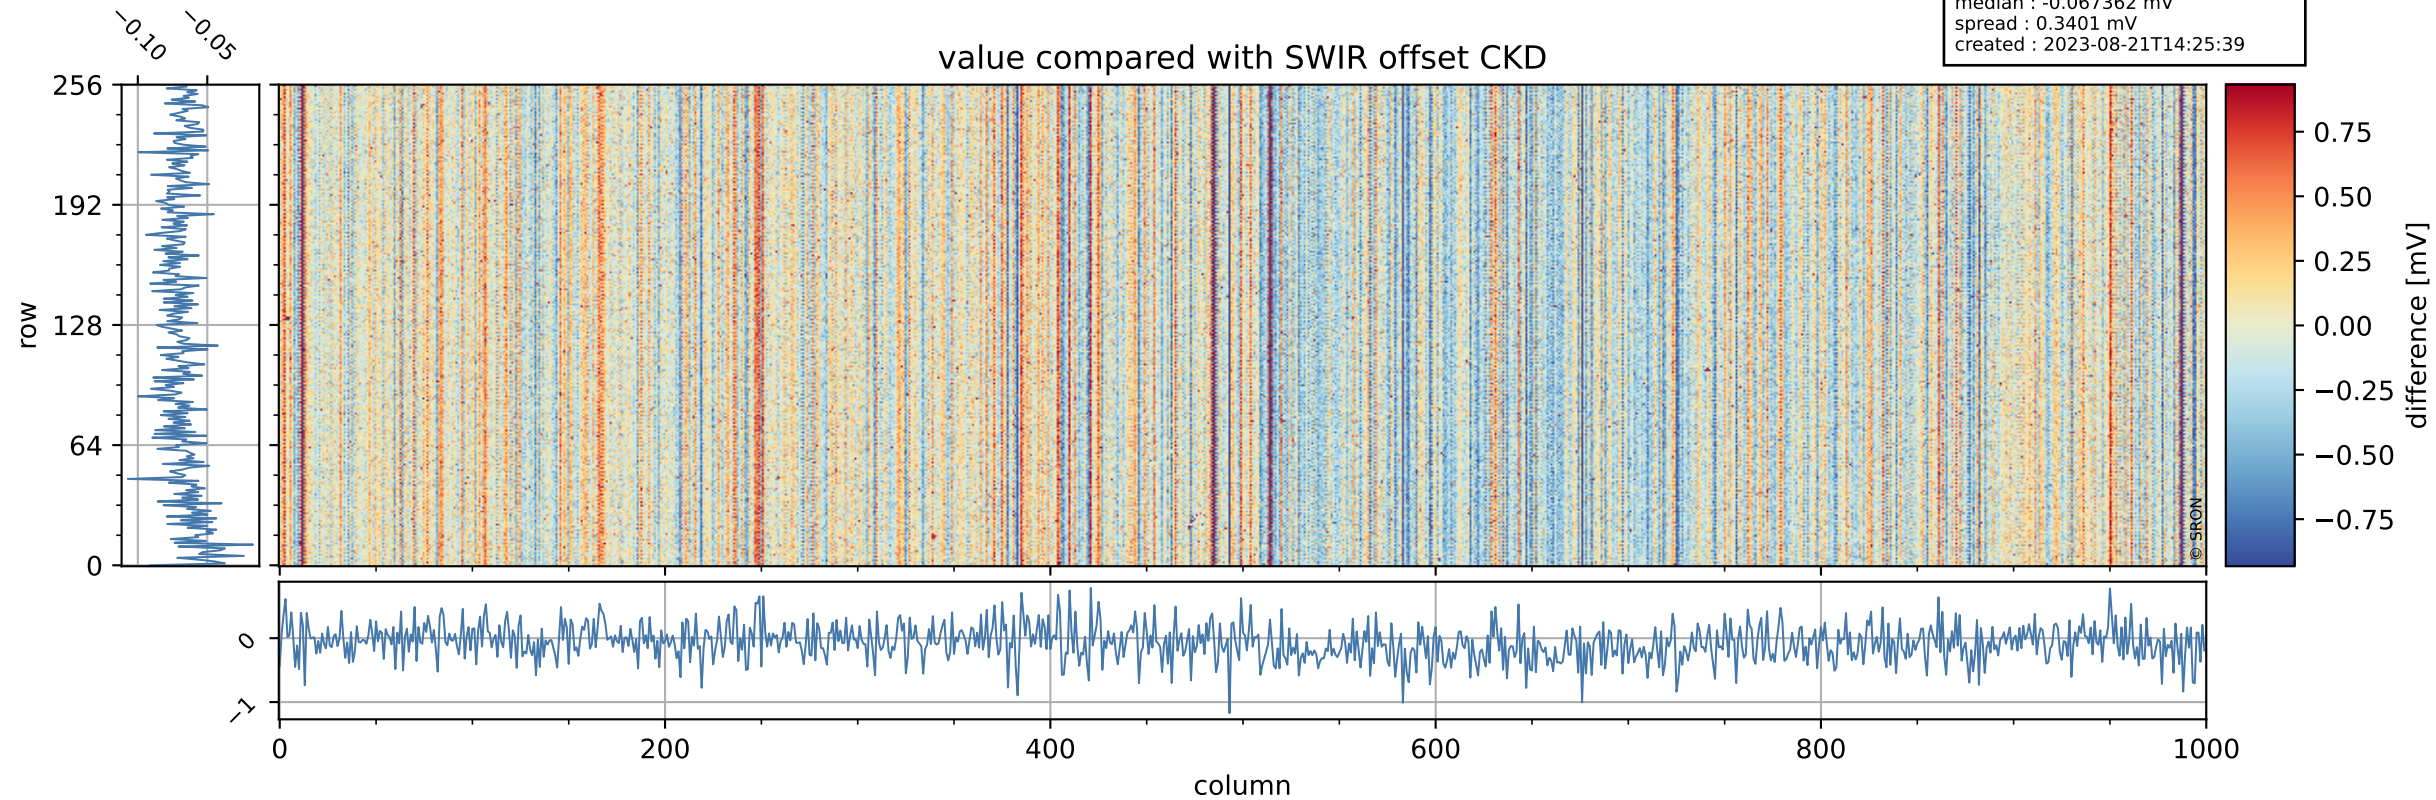

Tropomi SWIR offset (official)

orbits : 19 in [8317, 8362]
coverage : 2019-05-22 / 2019-05-25
median : 0.52595 V
spread : 0.035914 V
created : 2023-08-21T14:25:38

value detector map

Tropomi SWIR offset (official)

orbits : 19 in [8317, 8362]
coverage : 2019-05-22 / 2019-05-25
median : 32.184 μV
spread : 19.154 μV
created : 2023-08-21T14:25:38

Tropomi SWIR offset (official)

orbits : 19 in [8317, 8362]
coverage : 2019-05-22 / 2019-05-25
median : -0.067362 mV
spread : 0.3401 mV
created : 2023-08-21T14:25:39

value compared with SWIR offset CKD

Tropomi SWIR offset (official) ground-tracks of Sentinel-5P

orbits : 19 in [8317, 8362]
coverage : 2019-05-22 / 2019-05-25
created : 2023-08-21T14:25:39

Tropomi SWIR offset (official)

orbits : [2827, 8362]
coverage : 2018-04-30 / 2019-05-25
created : 2023-08-21T14:25:40

trend of detector median & temperatures