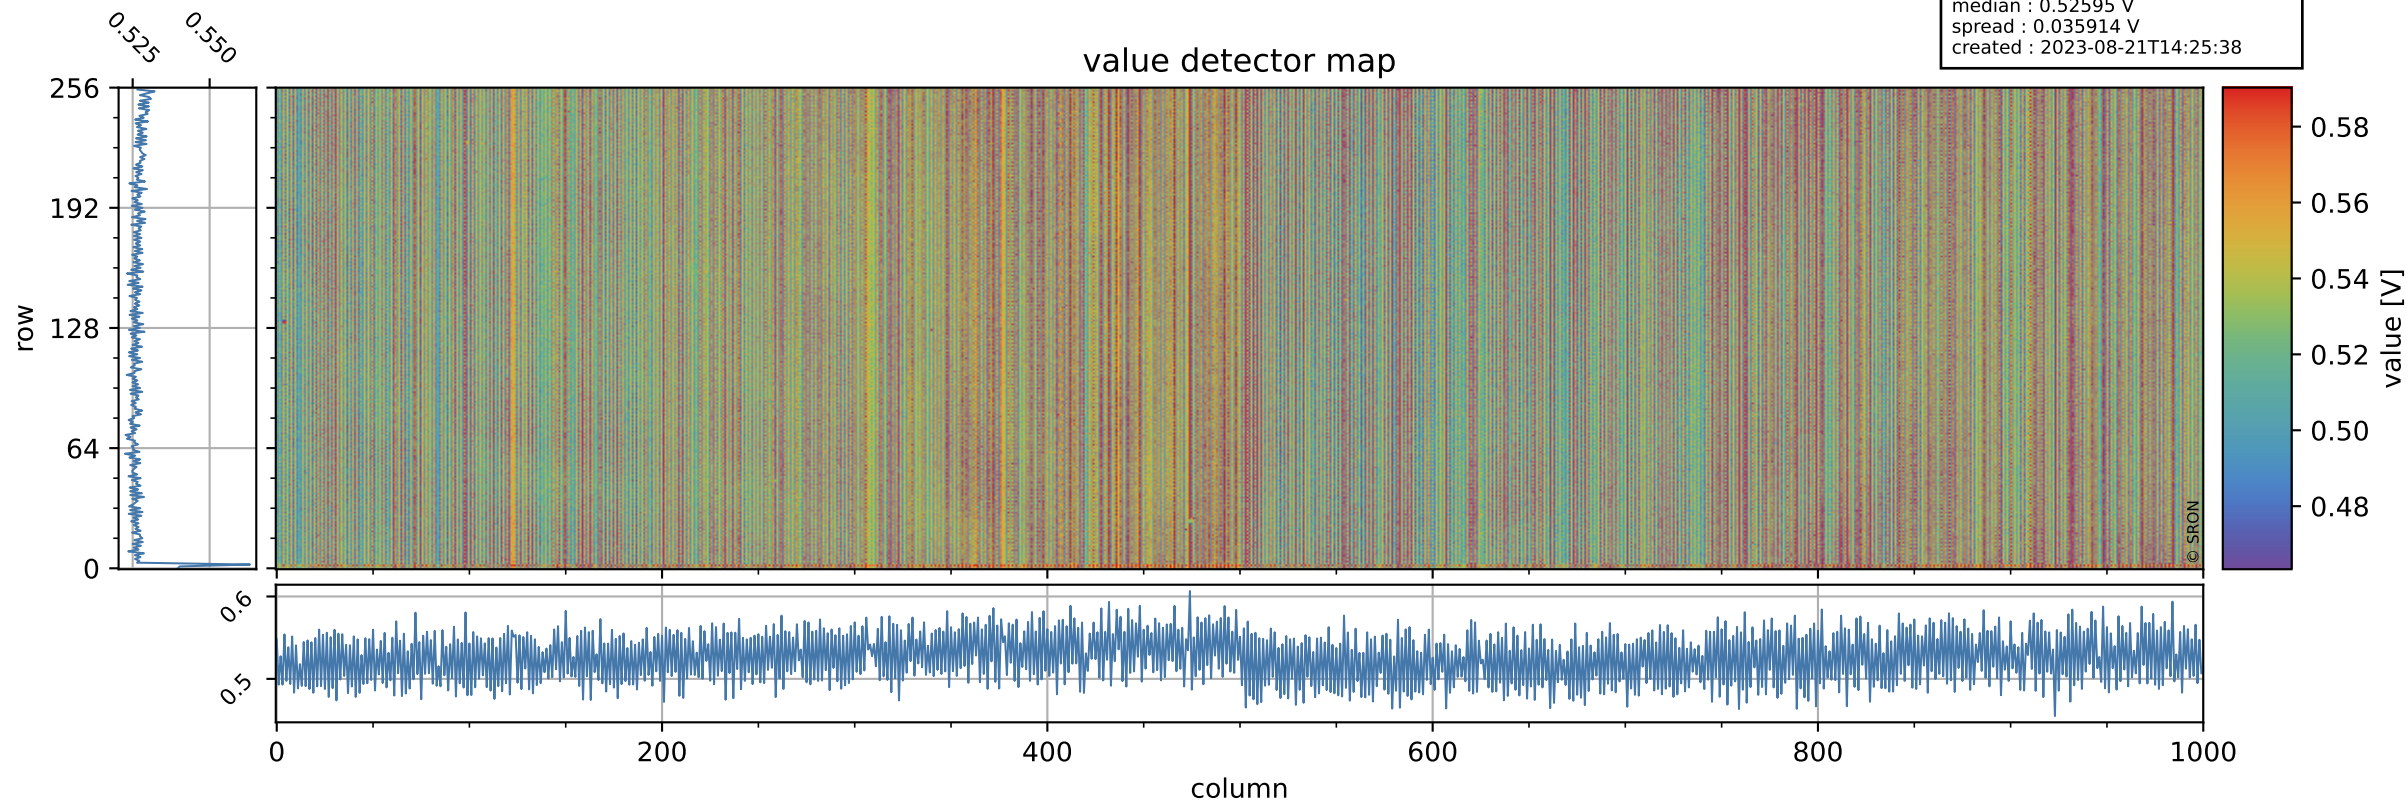

Tropomi SWIR offset (official)

orbits : 19 in [8317, 8362]
coverage : 2019-05-22 / 2019-05-25
median : 0.52595 V
spread : 0.035914 V
created : 2023-08-21T14:25:38

value detector map

Tropomi SWIR offset (official)

orbits : 19 in [8317, 8362]
coverage : 2019-05-22 / 2019-05-25
median : 32.184 μV
spread : 19.154 μV
created : 2023-08-21T14:25:38

Tropomi SWIR offset (official)

orbits : 19 in [8317, 8362]
coverage : 2019-05-22 / 2019-05-25
median : -0.067362 mV
spread : 0.3401 mV
created : 2023-08-21T14:25:39

value compared with SWIR offset CKD

Tropomi SWIR offset (official) ground-tracks of Sentinel-5P

orbits : 19 in [8317, 8362]
coverage : 2019-05-22 / 2019-05-25
created : 2023-08-21T14:25:39

Tropomi SWIR offset (official)

orbits : [2827, 8362]
coverage : 2018-04-30 / 2019-05-25
created : 2023-08-21T14:25:40

trend of detector median & temperatures