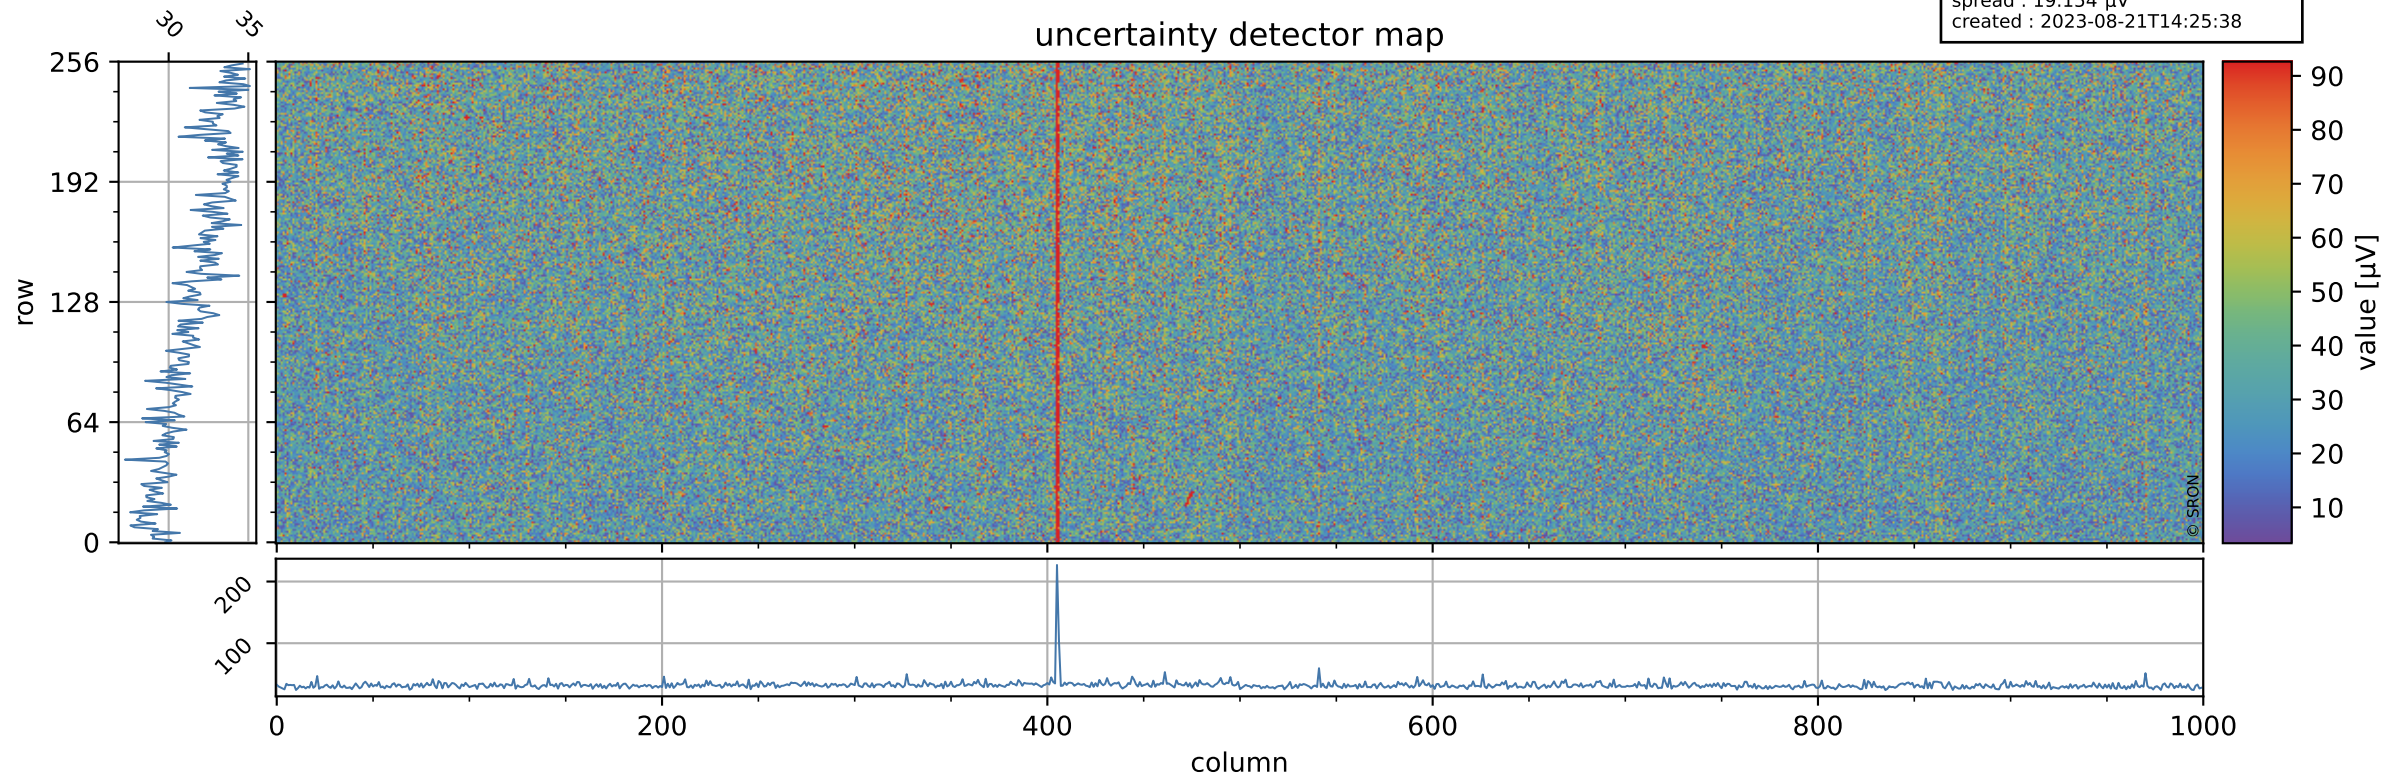

Tropomi SWIR offset (official)

orbits : 19 in [8317, 8362]
coverage : 2019-05-22 / 2019-05-25
median : 0.52595 V
spread : 0.035914 V
created : 2023-08-21T14:25:38

value detector map

Tropomi SWIR offset (official)

orbits : 19 in [8317, 8362]
coverage : 2019-05-22 / 2019-05-25
median : 32.184 μV
spread : 19.154 μV
created : 2023-08-21T14:25:38

Tropomi SWIR offset (official)

orbits : 19 in [8317, 8362]
coverage : 2019-05-22 / 2019-05-25
median : -0.067362 mV
spread : 0.3401 mV
created : 2023-08-21T14:25:39

value compared with SWIR offset CKD

Tropomi SWIR offset (official) ground-tracks of Sentinel-5P

orbits : 19 in [8317, 8362]
coverage : 2019-05-22 / 2019-05-25
created : 2023-08-21T14:25:39

Tropomi SWIR offset (official)

orbits : [2827, 8362]
coverage : 2018-04-30 / 2019-05-25
created : 2023-08-21T14:25:40

trend of detector median & temperatures