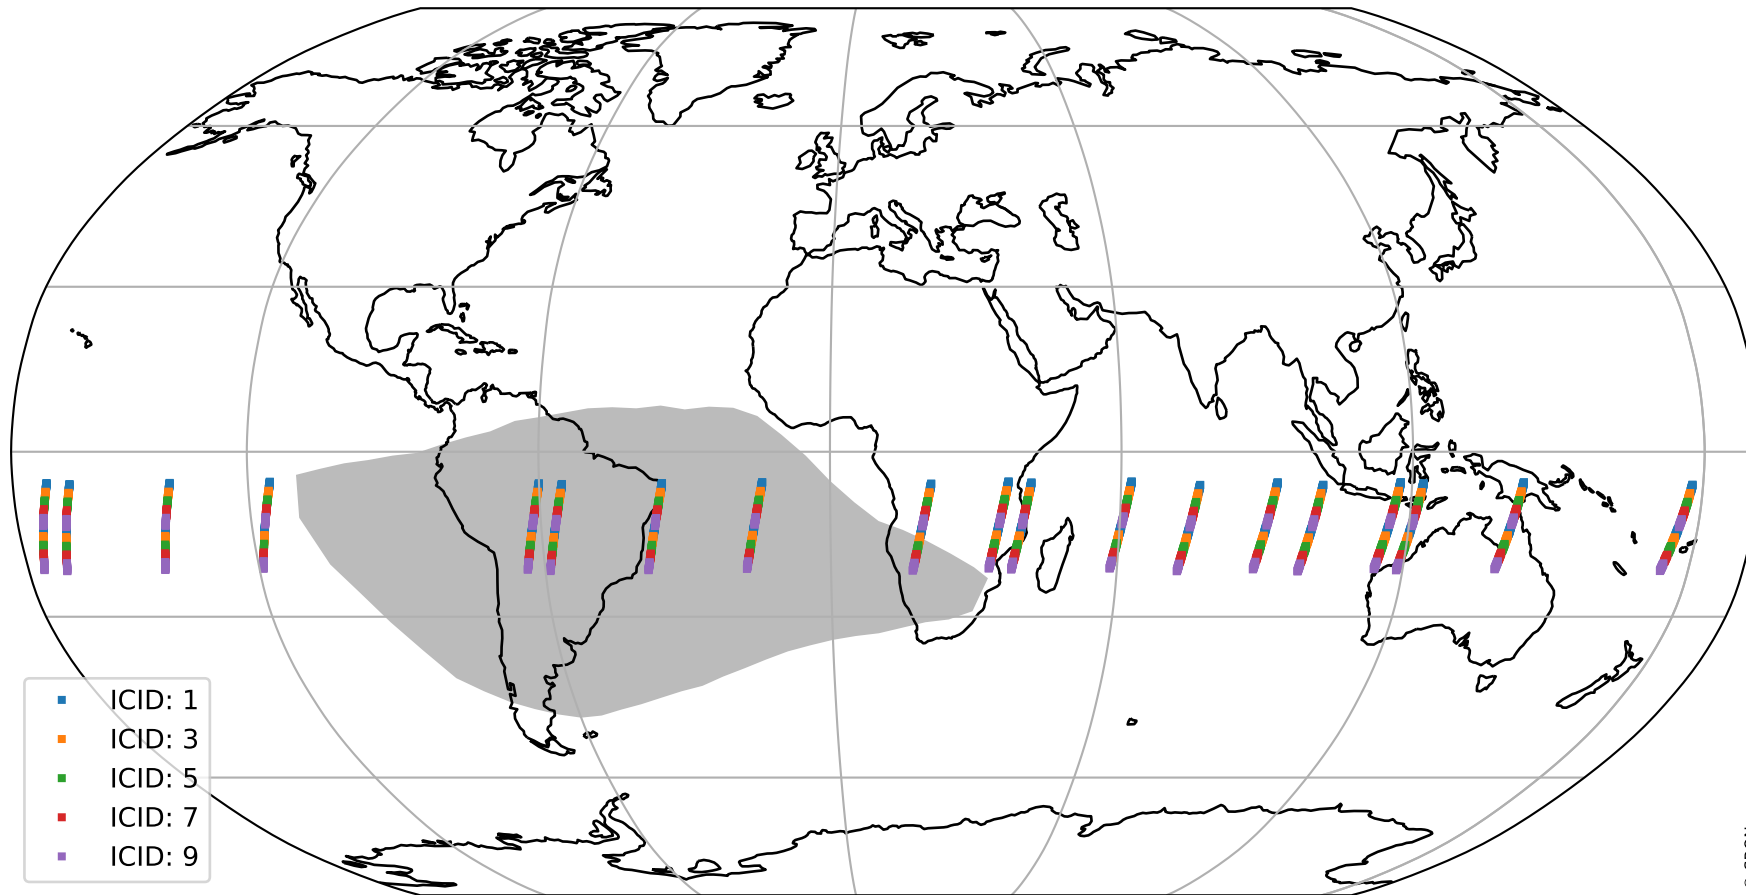

Tropomi SWIR offset (official)

orbits : 19 in [8317, 8362]
coverage : 2019-05-22 / 2019-05-25
median : 0.52595 V
spread : 0.035914 V
created : 2023-08-21T14:25:38

value detector map

Tropomi SWIR offset (official)

orbits : 19 in [8317, 8362]
coverage : 2019-05-22 / 2019-05-25
median : 32.184 μV
spread : 19.154 μV
created : 2023-08-21T14:25:38

Tropomi SWIR offset (official)

orbits : 19 in [8317, 8362]
coverage : 2019-05-22 / 2019-05-25
median : -0.067362 mV
spread : 0.3401 mV
created : 2023-08-21T14:25:39

value compared with SWIR offset CKD

Tropomi SWIR offset (official) ground-tracks of Sentinel-5P

orbits : 19 in [8317, 8362]
coverage : 2019-05-22 / 2019-05-25
created : 2023-08-21T14:25:39

Tropomi SWIR offset (official)

orbits : [2827, 8362]
coverage : 2018-04-30 / 2019-05-25
created : 2023-08-21T14:25:40

trend of detector median & temperatures