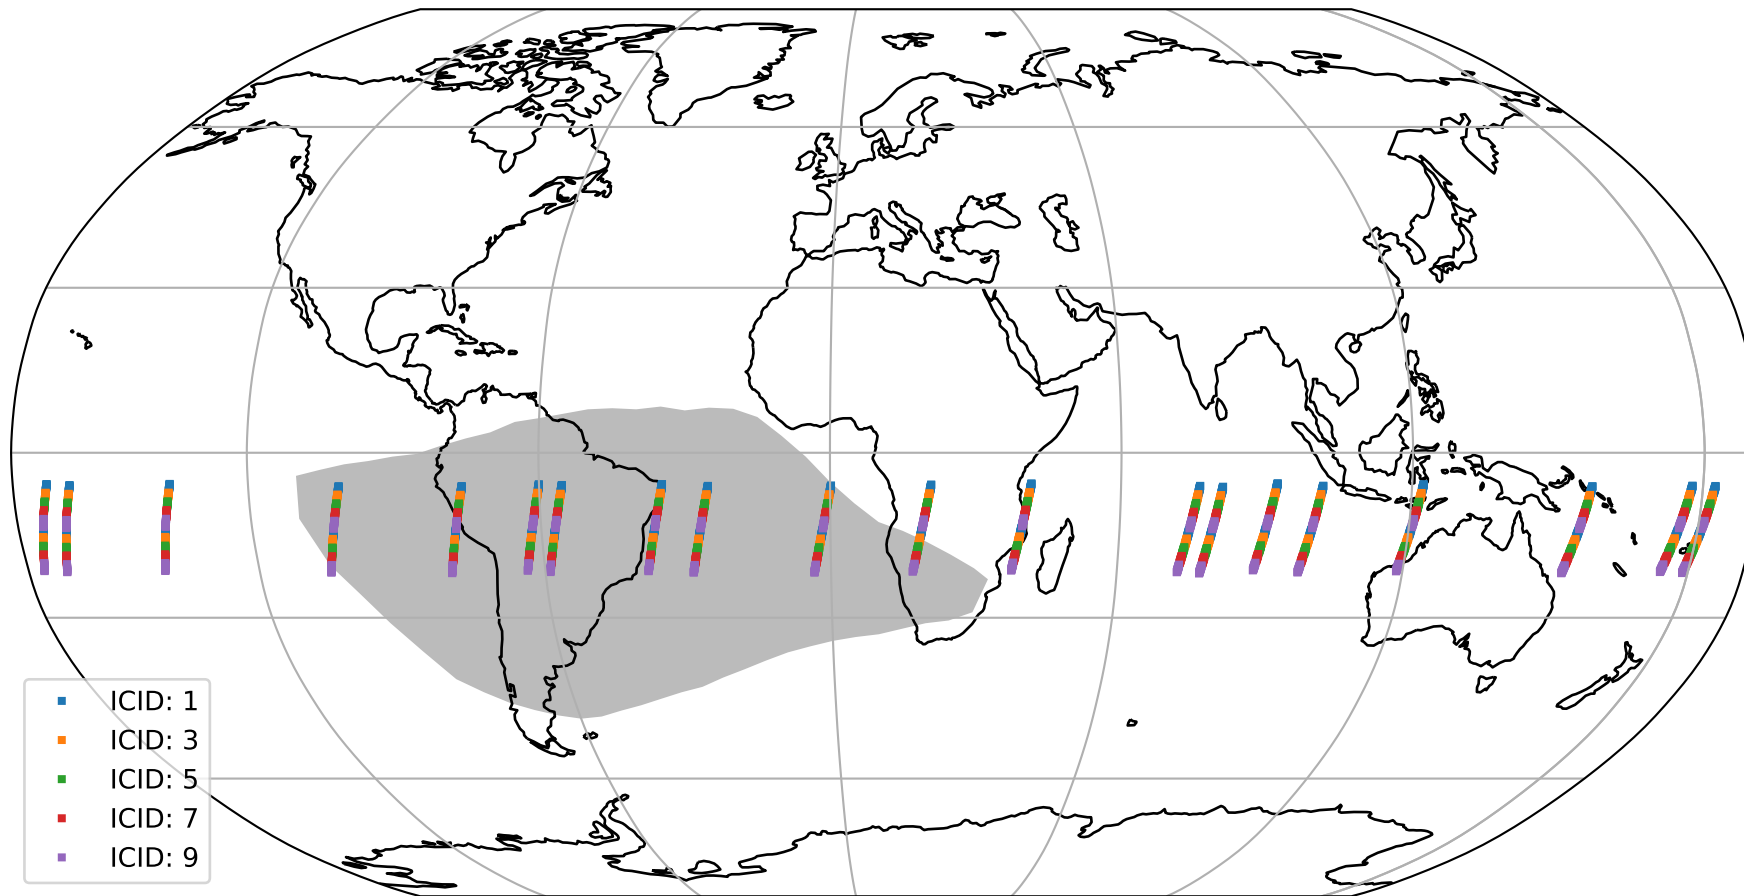

Tropomi SWIR offset (official)

orbits : 20 in [8332, 8377]
coverage : 2019-05-23 / 2019-05-26
median : 0.52595 V
spread : 0.035912 V
created : 2023-08-21T14:25:40

value detector map

Tropomi SWIR offset (official)

orbits : 20 in [8332, 8377]
coverage : 2019-05-23 / 2019-05-26
median : 33.302 μV
spread : 19.623 μV
created : 2023-08-21T14:25:41

Tropomi SWIR offset (official)

orbits : 20 in [8332, 8377]
coverage : 2019-05-23 / 2019-05-26
median : -0.074097 mV
spread : 0.33814 mV
created : 2023-08-21T14:25:41

value compared with SWIR offset CKD

Tropomi SWIR offset (official) ground-tracks of Sentinel-5P

orbits : 20 in [8332, 8377]
coverage : 2019-05-23 / 2019-05-26
created : 2023-08-21T14:25:42

Tropomi SWIR offset (official)

orbits : [2827, 8377]
coverage : 2018-04-30 / 2019-05-26
created : 2023-08-21T14:25:42

trend of detector median & temperatures