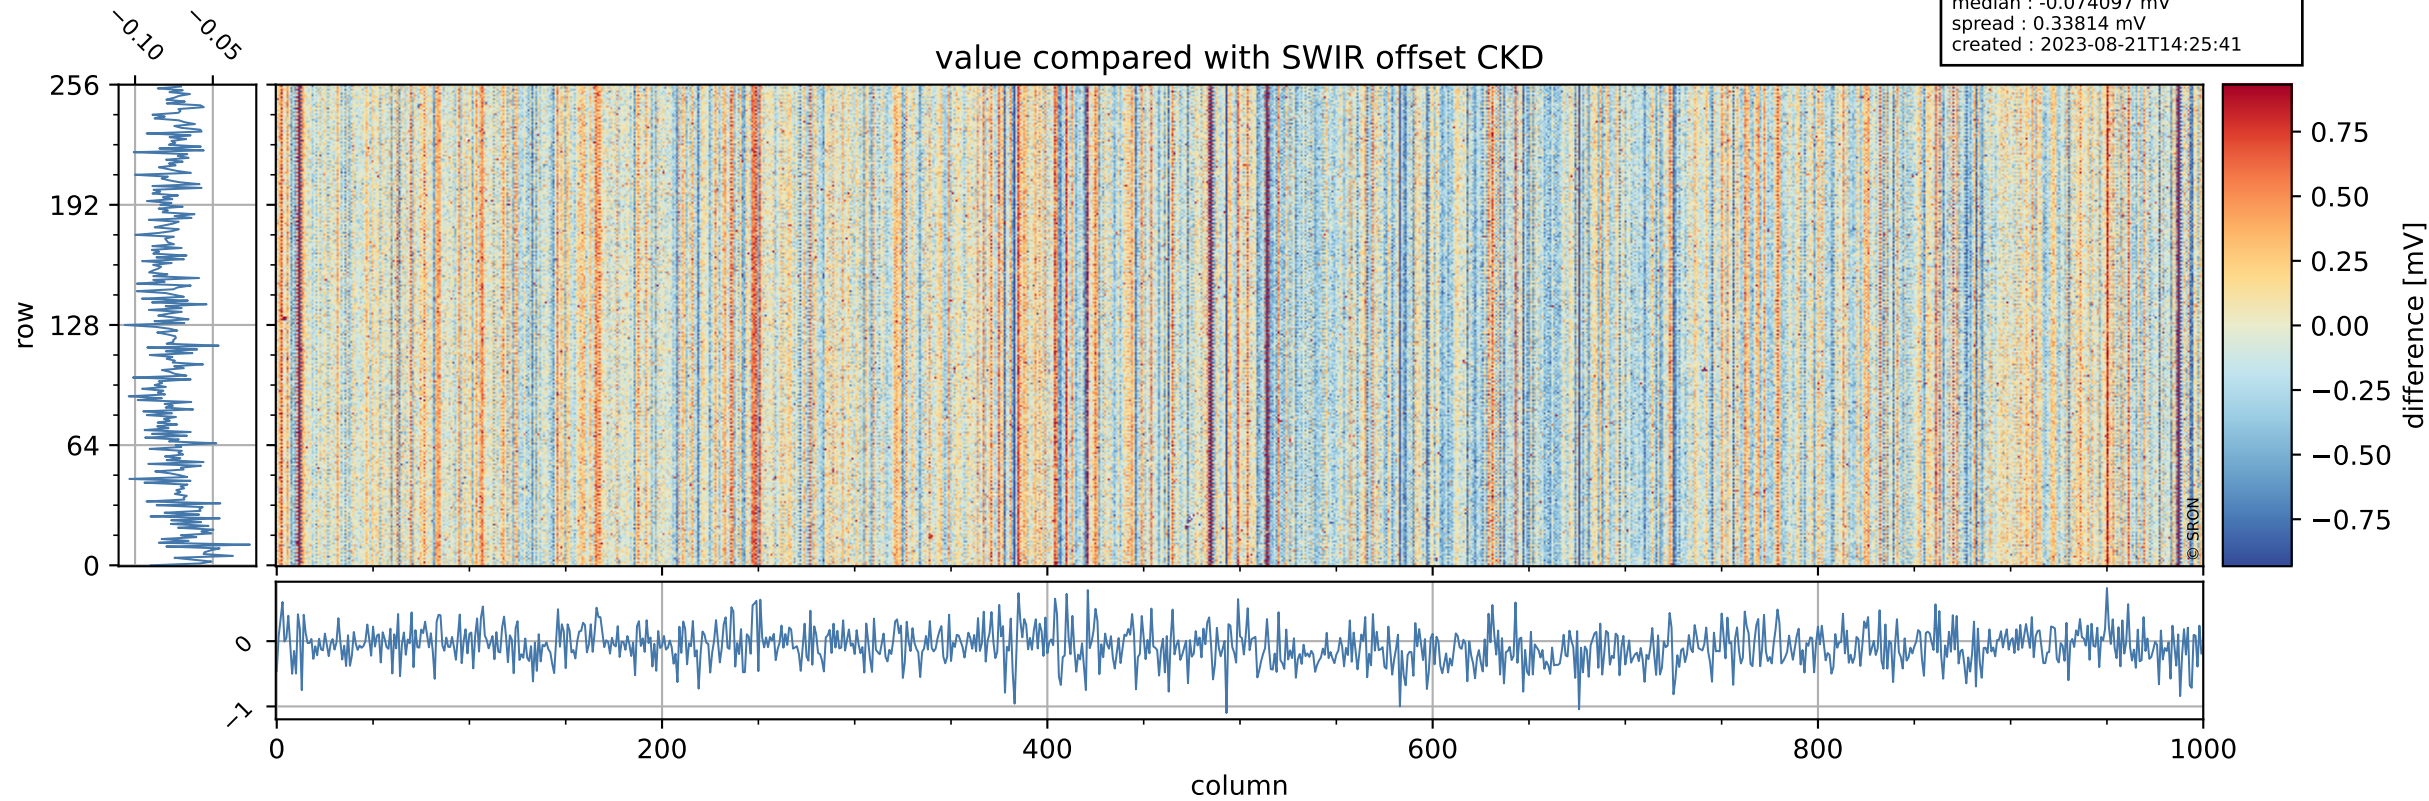

Tropomi SWIR offset (official)

orbits : 20 in [8332, 8377]
coverage : 2019-05-23 / 2019-05-26
median : 0.52595 V
spread : 0.035912 V
created : 2023-08-21T14:25:40

value detector map

Tropomi SWIR offset (official)

orbits : 20 in [8332, 8377]
coverage : 2019-05-23 / 2019-05-26
median : 33.302 μV
spread : 19.623 μV
created : 2023-08-21T14:25:41

Tropomi SWIR offset (official)

orbits : 20 in [8332, 8377]
coverage : 2019-05-23 / 2019-05-26
median : -0.074097 mV
spread : 0.33814 mV
created : 2023-08-21T14:25:41

value compared with SWIR offset CKD

Tropomi SWIR offset (official) ground-tracks of Sentinel-5P

orbits : 20 in [8332, 8377]
coverage : 2019-05-23 / 2019-05-26
created : 2023-08-21T14:25:42

Tropomi SWIR offset (official)

orbits : [2827, 8377]
coverage : 2018-04-30 / 2019-05-26
created : 2023-08-21T14:25:42

trend of detector median & temperatures