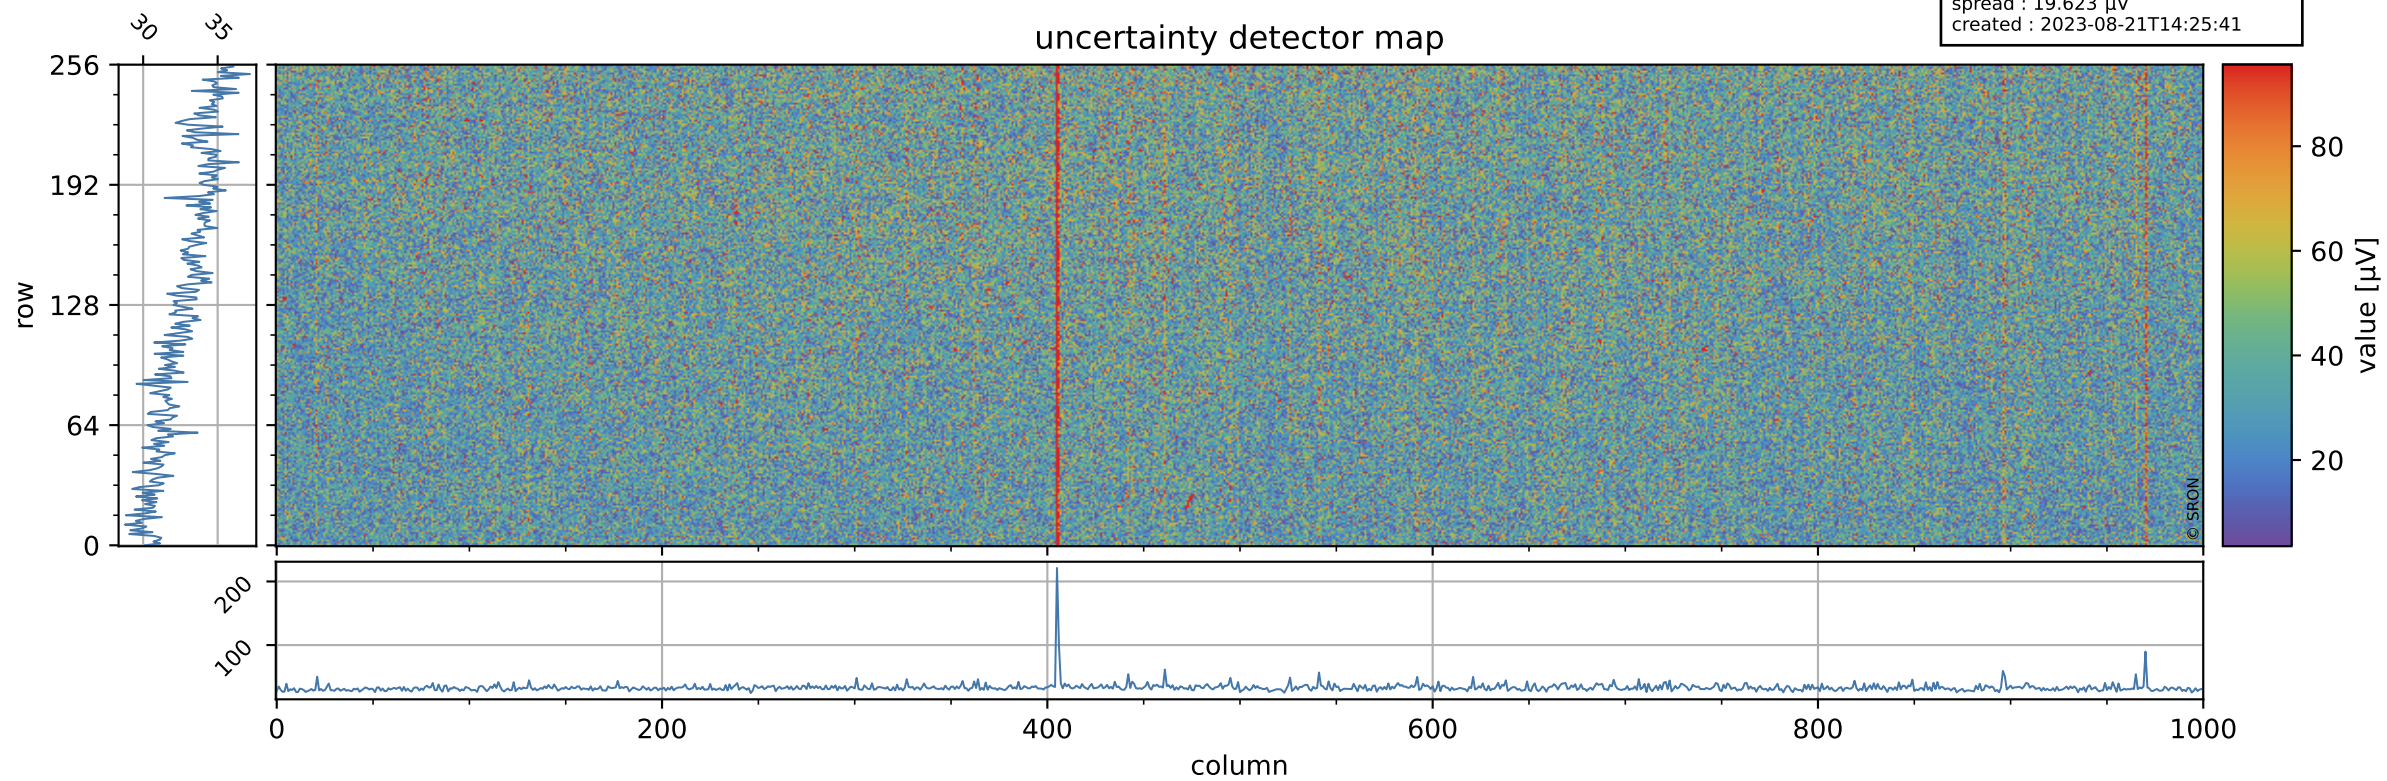

Tropomi SWIR offset (official)

orbits : 20 in [8332, 8377]
coverage : 2019-05-23 / 2019-05-26
median : 0.52595 V
spread : 0.035912 V
created : 2023-08-21T14:25:40

value detector map

Tropomi SWIR offset (official)

orbits : 20 in [8332, 8377]
coverage : 2019-05-23 / 2019-05-26
median : 33.302 μV
spread : 19.623 μV
created : 2023-08-21T14:25:41

Tropomi SWIR offset (official)

orbits : 20 in [8332, 8377]
coverage : 2019-05-23 / 2019-05-26
median : -0.074097 mV
spread : 0.33814 mV
created : 2023-08-21T14:25:41

value compared with SWIR offset CKD

Tropomi SWIR offset (official) ground-tracks of Sentinel-5P

orbits : 20 in [8332, 8377]
coverage : 2019-05-23 / 2019-05-26
created : 2023-08-21T14:25:42

Tropomi SWIR offset (official)

orbits : [2827, 8377]
coverage : 2018-04-30 / 2019-05-26
created : 2023-08-21T14:25:42

trend of detector median & temperatures