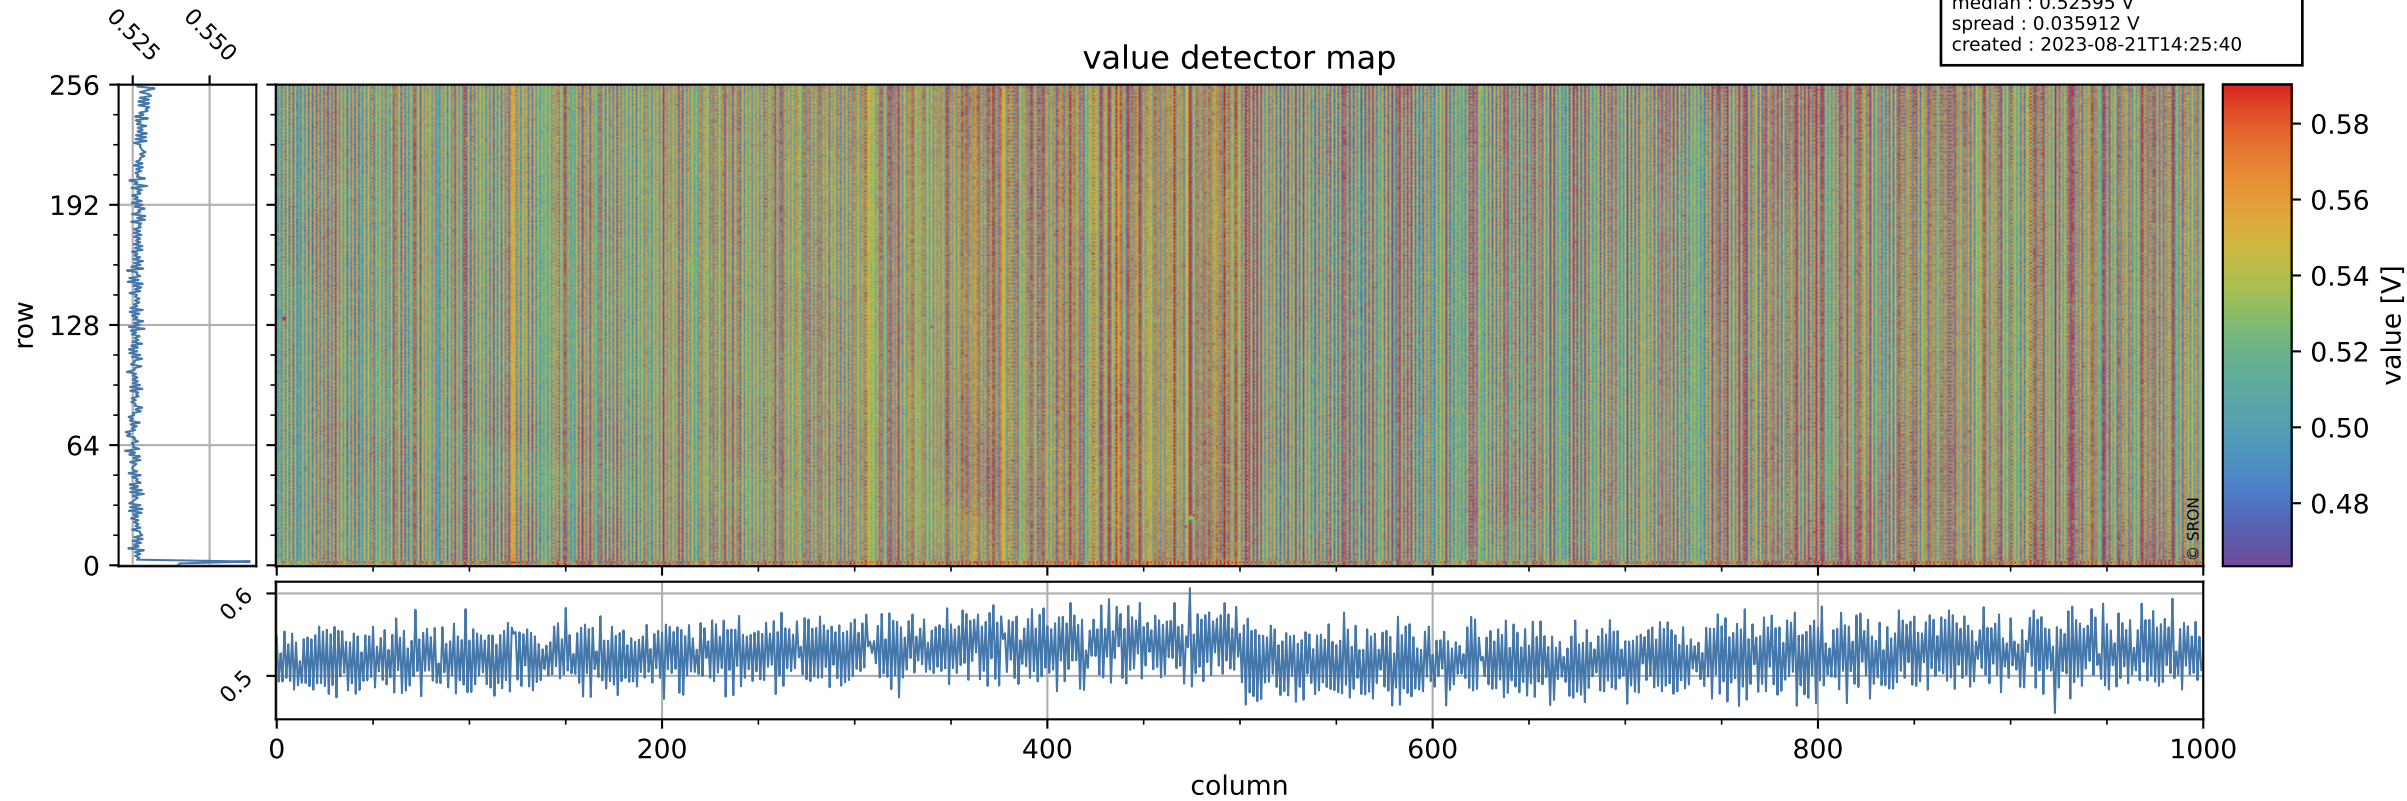

Tropomi SWIR offset (official)

orbits : 20 in [8332, 8377]
coverage : 2019-05-23 / 2019-05-26
median : 0.52595 V
spread : 0.035912 V
created : 2023-08-21T14:25:40

value detector map

Tropomi SWIR offset (official)

orbits : 20 in [8332, 8377]
coverage : 2019-05-23 / 2019-05-26
median : 33.302 μV
spread : 19.623 μV
created : 2023-08-21T14:25:41

Tropomi SWIR offset (official)

orbits : 20 in [8332, 8377]
coverage : 2019-05-23 / 2019-05-26
median : -0.074097 mV
spread : 0.33814 mV
created : 2023-08-21T14:25:41

value compared with SWIR offset CKD

Tropomi SWIR offset (official) ground-tracks of Sentinel-5P

orbits : 20 in [8332, 8377]
coverage : 2019-05-23 / 2019-05-26
created : 2023-08-21T14:25:42

Tropomi SWIR offset (official)

orbits : [2827, 8377]
coverage : 2018-04-30 / 2019-05-26
created : 2023-08-21T14:25:42

trend of detector median & temperatures