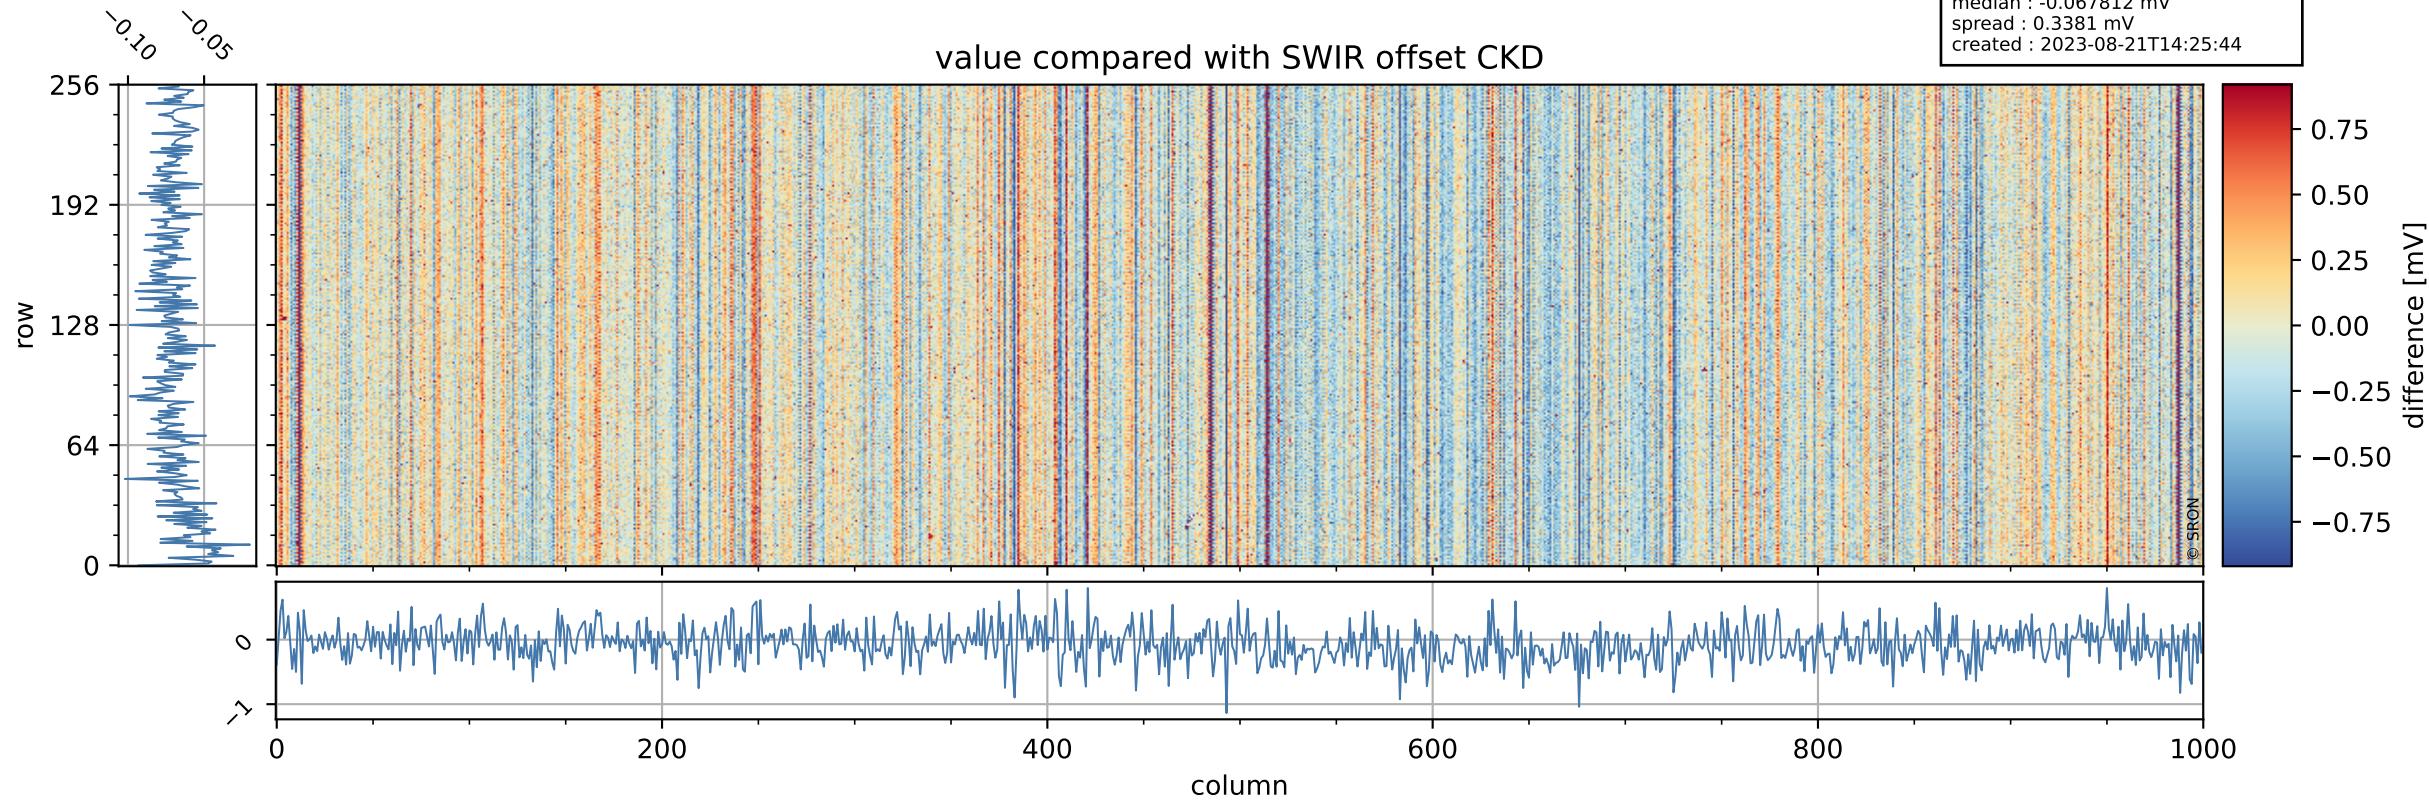

Tropomi SWIR offset (official)

orbits : 19 in [8347, 8392]
coverage : 2019-05-24 / 2019-05-27
median : 0.52595 V
spread : 0.035914 V
created : 2023-08-21T14:25:43

value detector map

Tropomi SWIR offset (official)

orbits : 19 in [8347, 8392]
coverage : 2019-05-24 / 2019-05-27
median : 34.428 μV
spread : 20.246 μV
created : 2023-08-21T14:25:44

Tropomi SWIR offset (official)

orbits : 19 in [8347, 8392]
coverage : 2019-05-24 / 2019-05-27
median : -0.067812 mV
spread : 0.3381 mV
created : 2023-08-21T14:25:44

value compared with SWIR offset CKD

Tropomi SWIR offset (official) ground-tracks of Sentinel-5P

orbits : 19 in [8347, 8392]
coverage : 2019-05-24 / 2019-05-27
created : 2023-08-21T14:25:45

Tropomi SWIR offset (official)

orbits : [2827, 8392]
coverage : 2018-04-30 / 2019-05-27
created : 2023-08-21T14:25:45

trend of detector median & temperatures