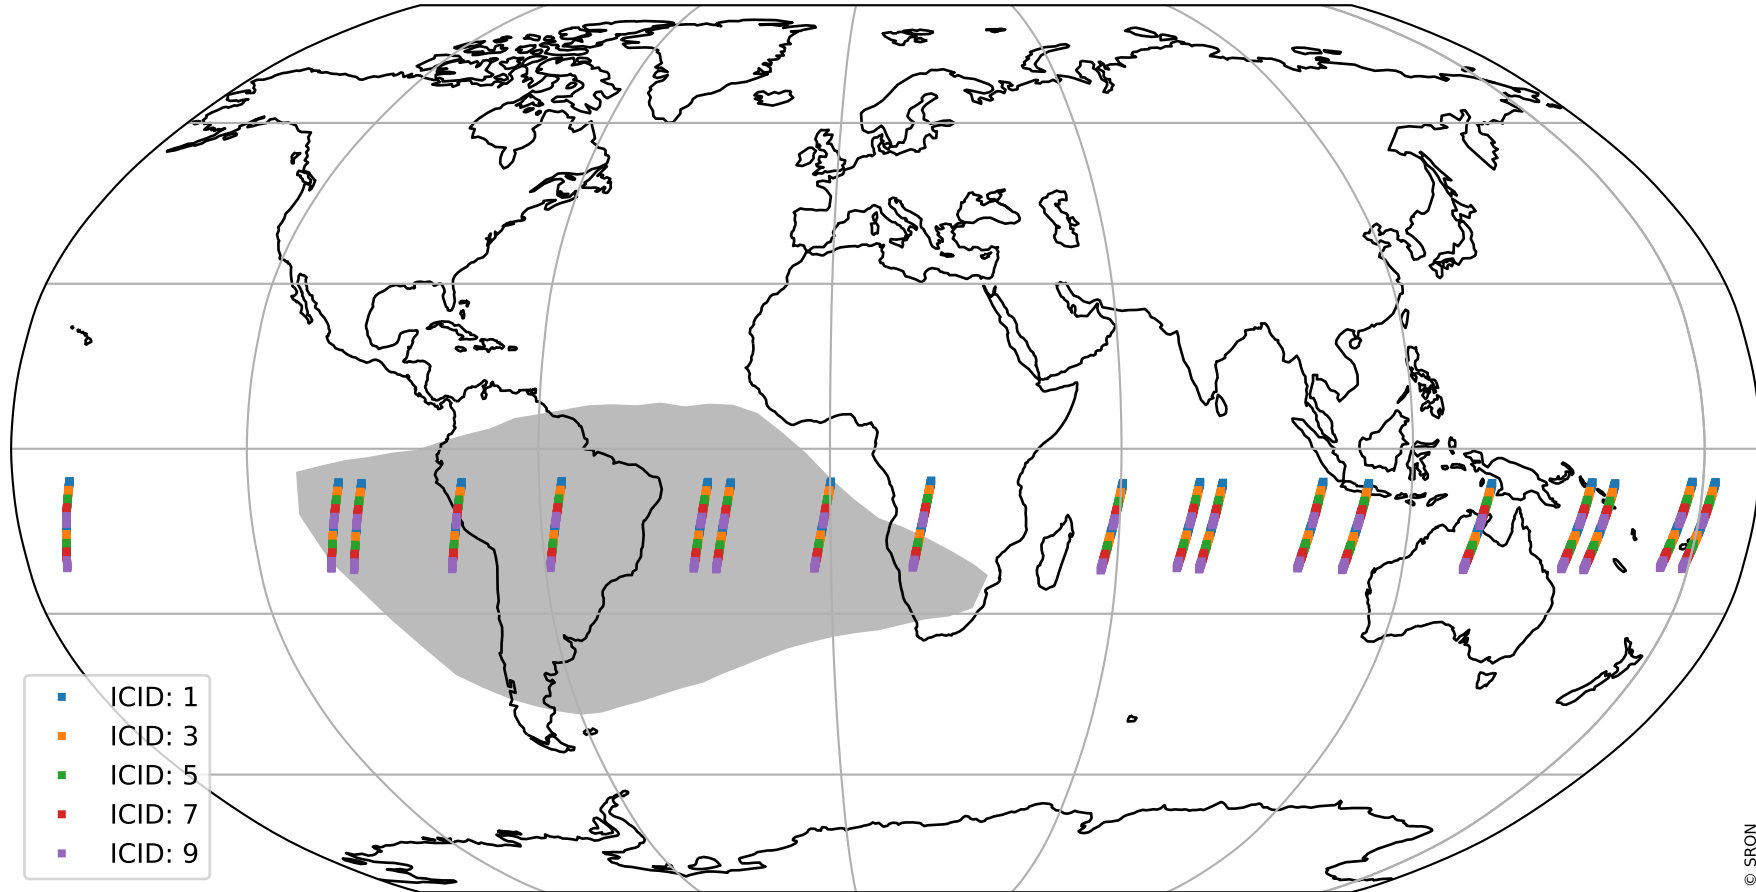

Tropomi SWIR offset (official)

orbits : 19 in [8347, 8392]
coverage : 2019-05-24 / 2019-05-27
median : 0.52595 V
spread : 0.035914 V
created : 2023-08-21T14:25:43

value detector map

Tropomi SWIR offset (official)

orbits : 19 in [8347, 8392]
coverage : 2019-05-24 / 2019-05-27
median : 34.428 μV
spread : 20.246 μV
created : 2023-08-21T14:25:44

Tropomi SWIR offset (official)

orbits : 19 in [8347, 8392]
coverage : 2019-05-24 / 2019-05-27
median : -0.067812 mV
spread : 0.3381 mV
created : 2023-08-21T14:25:44

value compared with SWIR offset CKD

Tropomi SWIR offset (official) ground-tracks of Sentinel-5P

orbits : 19 in [8347, 8392]
coverage : 2019-05-24 / 2019-05-27
created : 2023-08-21T14:25:45

Tropomi SWIR offset (official)

orbits : [2827, 8392]
coverage : 2018-04-30 / 2019-05-27
created : 2023-08-21T14:25:45

trend of detector median & temperatures