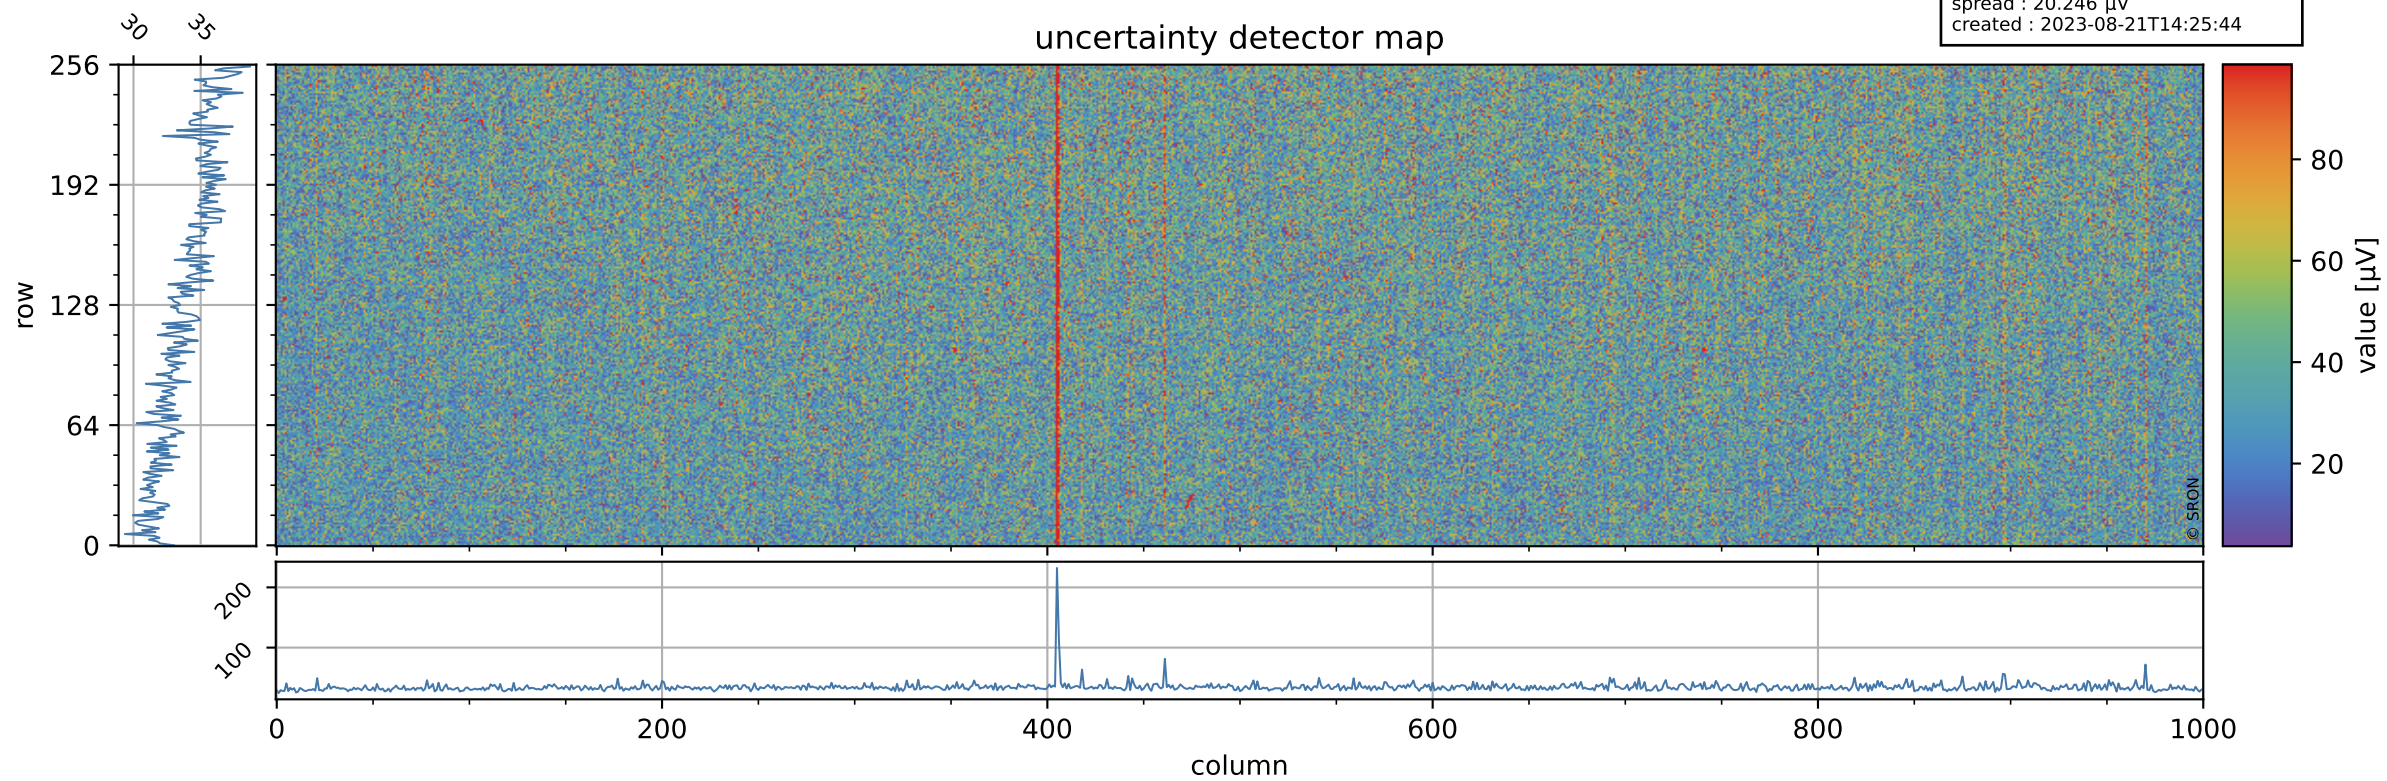

Tropomi SWIR offset (official)

orbits : 19 in [8347, 8392]
coverage : 2019-05-24 / 2019-05-27
median : 0.52595 V
spread : 0.035914 V
created : 2023-08-21T14:25:43

value detector map

Tropomi SWIR offset (official)

orbits : 19 in [8347, 8392]
coverage : 2019-05-24 / 2019-05-27
median : 34.428 μV
spread : 20.246 μV
created : 2023-08-21T14:25:44

Tropomi SWIR offset (official)

orbits : 19 in [8347, 8392]
coverage : 2019-05-24 / 2019-05-27
median : -0.067812 mV
spread : 0.3381 mV
created : 2023-08-21T14:25:44

value compared with SWIR offset CKD

Tropomi SWIR offset (official) ground-tracks of Sentinel-5P

orbits : 19 in [8347, 8392]
coverage : 2019-05-24 / 2019-05-27
created : 2023-08-21T14:25:45

Tropomi SWIR offset (official)

orbits : [2827, 8392]
coverage : 2018-04-30 / 2019-05-27
created : 2023-08-21T14:25:45

trend of detector median & temperatures