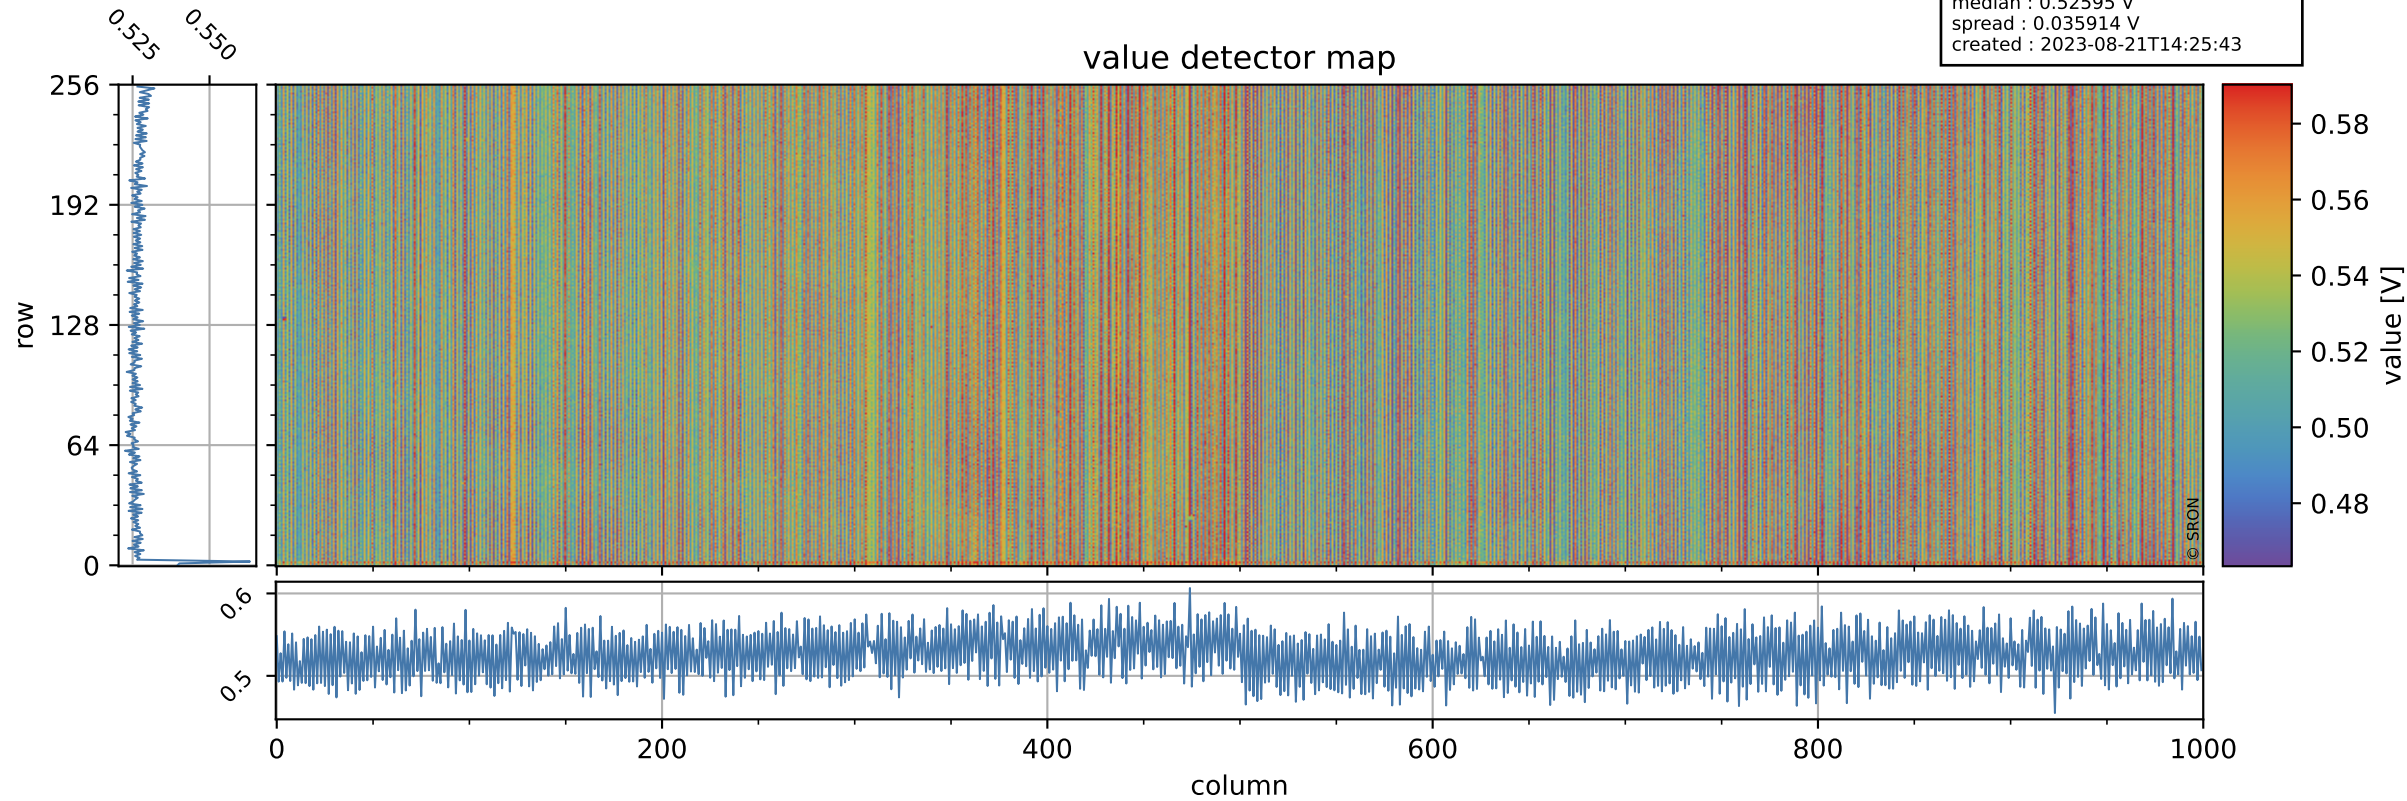

Tropomi SWIR offset (official)

orbits : 19 in [8347, 8392]
coverage : 2019-05-24 / 2019-05-27
median : 0.52595 V
spread : 0.035914 V
created : 2023-08-21T14:25:43

value detector map

Tropomi SWIR offset (official)

orbits : 19 in [8347, 8392]
coverage : 2019-05-24 / 2019-05-27
median : 34.428 μV
spread : 20.246 μV
created : 2023-08-21T14:25:44

Tropomi SWIR offset (official)

orbits : 19 in [8347, 8392]
coverage : 2019-05-24 / 2019-05-27
median : -0.067812 mV
spread : 0.3381 mV
created : 2023-08-21T14:25:44

value compared with SWIR offset CKD

Tropomi SWIR offset (official) ground-tracks of Sentinel-5P

orbits : 19 in [8347, 8392]
coverage : 2019-05-24 / 2019-05-27
created : 2023-08-21T14:25:45

Tropomi SWIR offset (official)

orbits : [2827, 8392]
coverage : 2018-04-30 / 2019-05-27
created : 2023-08-21T14:25:45

trend of detector median & temperatures