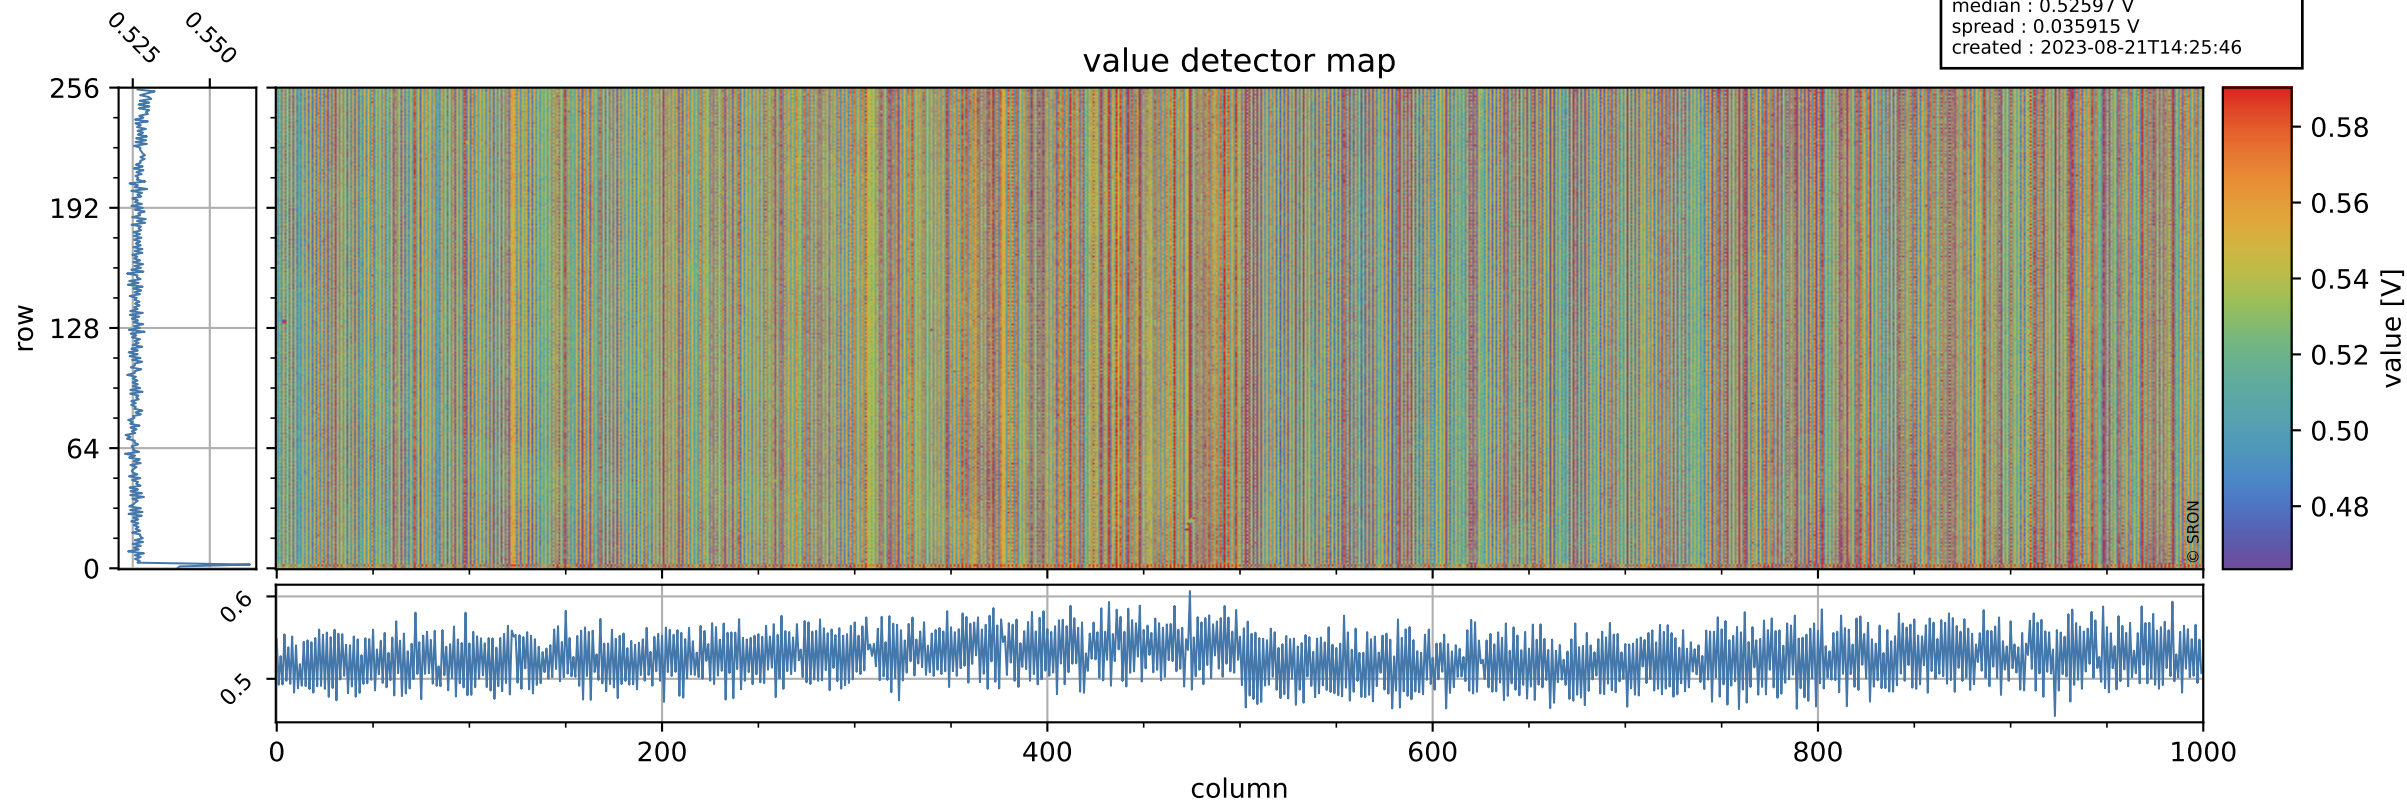

Tropomi SWIR offset (official)

orbits : 20 in [8362, 8407]
coverage : 2019-05-25 / 2019-05-28
median : 0.52597 V
spread : 0.035915 V
created : 2023-08-21T14:25:46

value detector map

Tropomi SWIR offset (official)

orbits : 20 in [8362, 8407]
coverage : 2019-05-25 / 2019-05-28
median : 34.56 μV
spread : 20.204 μV
created : 2023-08-21T14:25:46

Tropomi SWIR offset (official)

orbits : 20 in [8362, 8407]
coverage : 2019-05-25 / 2019-05-28
median : -0.055315 mV
spread : 0.33955 mV
created : 2023-08-21T14:25:47

value compared with SWIR offset CKD

Tropomi SWIR offset (official) ground-tracks of Sentinel-5P

orbits : 20 in [8362, 8407]
coverage : 2019-05-25 / 2019-05-28
created : 2023-08-21T14:25:47

Tropomi SWIR offset (official)

orbits : [2827, 8407]
coverage : 2018-04-30 / 2019-05-28
created : 2023-08-21T14:25:47

trend of detector median & temperatures