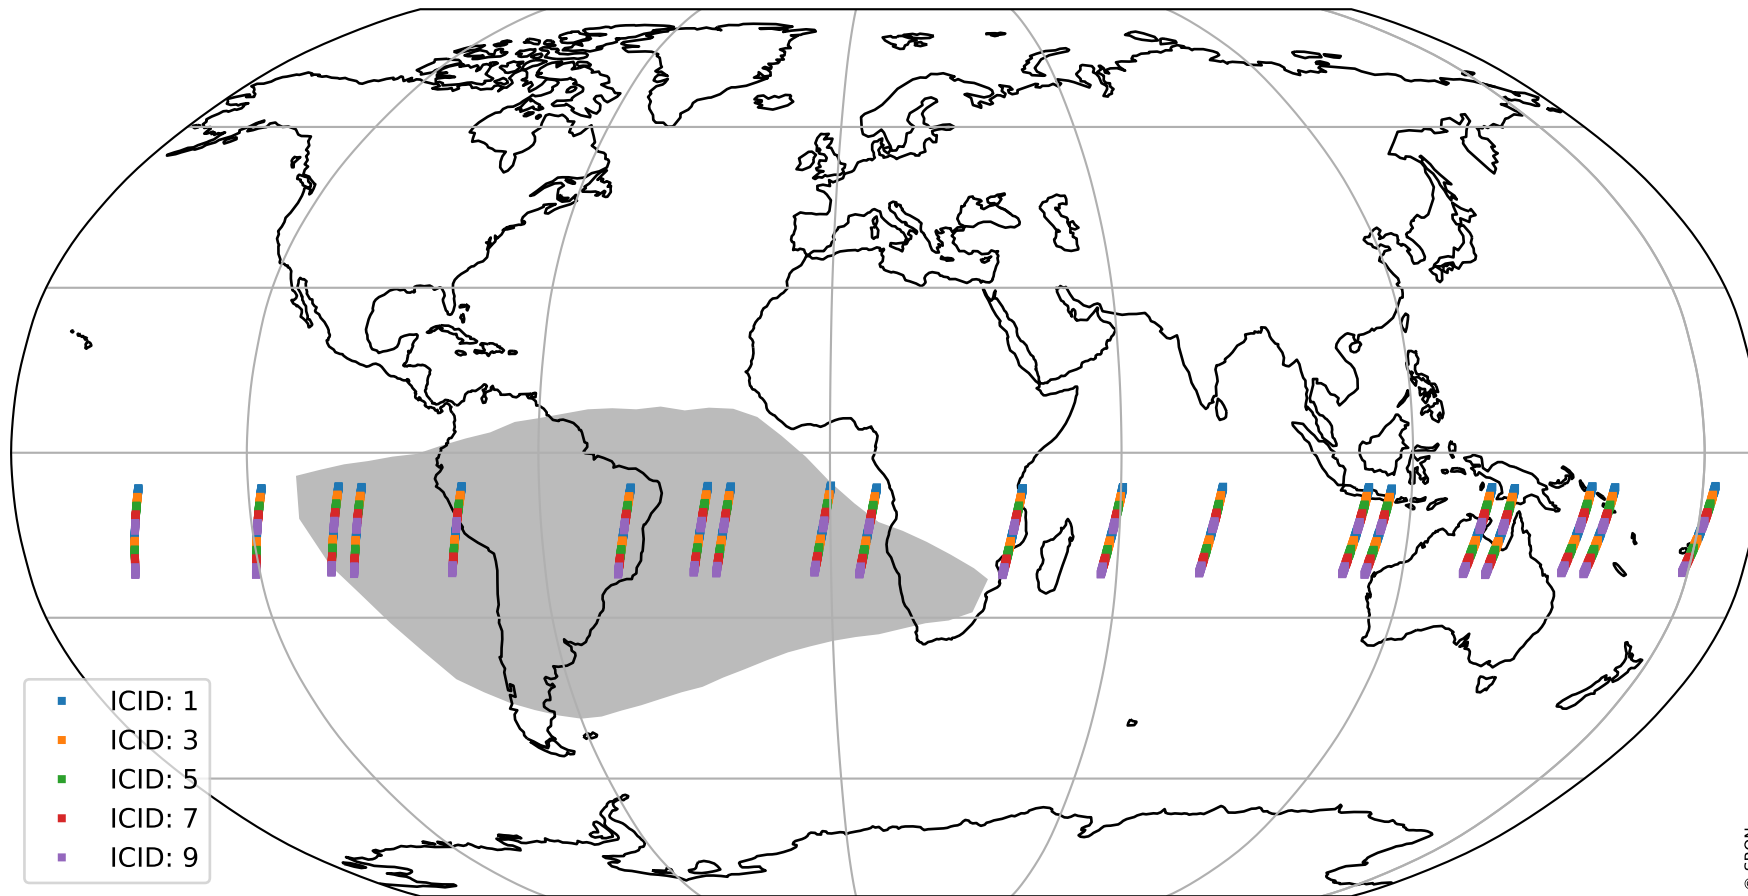

Tropomi SWIR offset (official)

orbits : 20 in [8362, 8407]
coverage : 2019-05-25 / 2019-05-28
median : 0.52597 V
spread : 0.035915 V
created : 2023-08-21T14:25:46

value detector map

Tropomi SWIR offset (official)

orbits : 20 in [8362, 8407]
coverage : 2019-05-25 / 2019-05-28
median : 34.56 μV
spread : 20.204 μV
created : 2023-08-21T14:25:46

Tropomi SWIR offset (official)

orbits : 20 in [8362, 8407]
coverage : 2019-05-25 / 2019-05-28
median : -0.055315 mV
spread : 0.33955 mV
created : 2023-08-21T14:25:47

value compared with SWIR offset CKD

Tropomi SWIR offset (official) ground-tracks of Sentinel-5P

orbits : 20 in [8362, 8407]
coverage : 2019-05-25 / 2019-05-28
created : 2023-08-21T14:25:47

Tropomi SWIR offset (official)

orbits : [2827, 8407]
coverage : 2018-04-30 / 2019-05-28
created : 2023-08-21T14:25:47

trend of detector median & temperatures