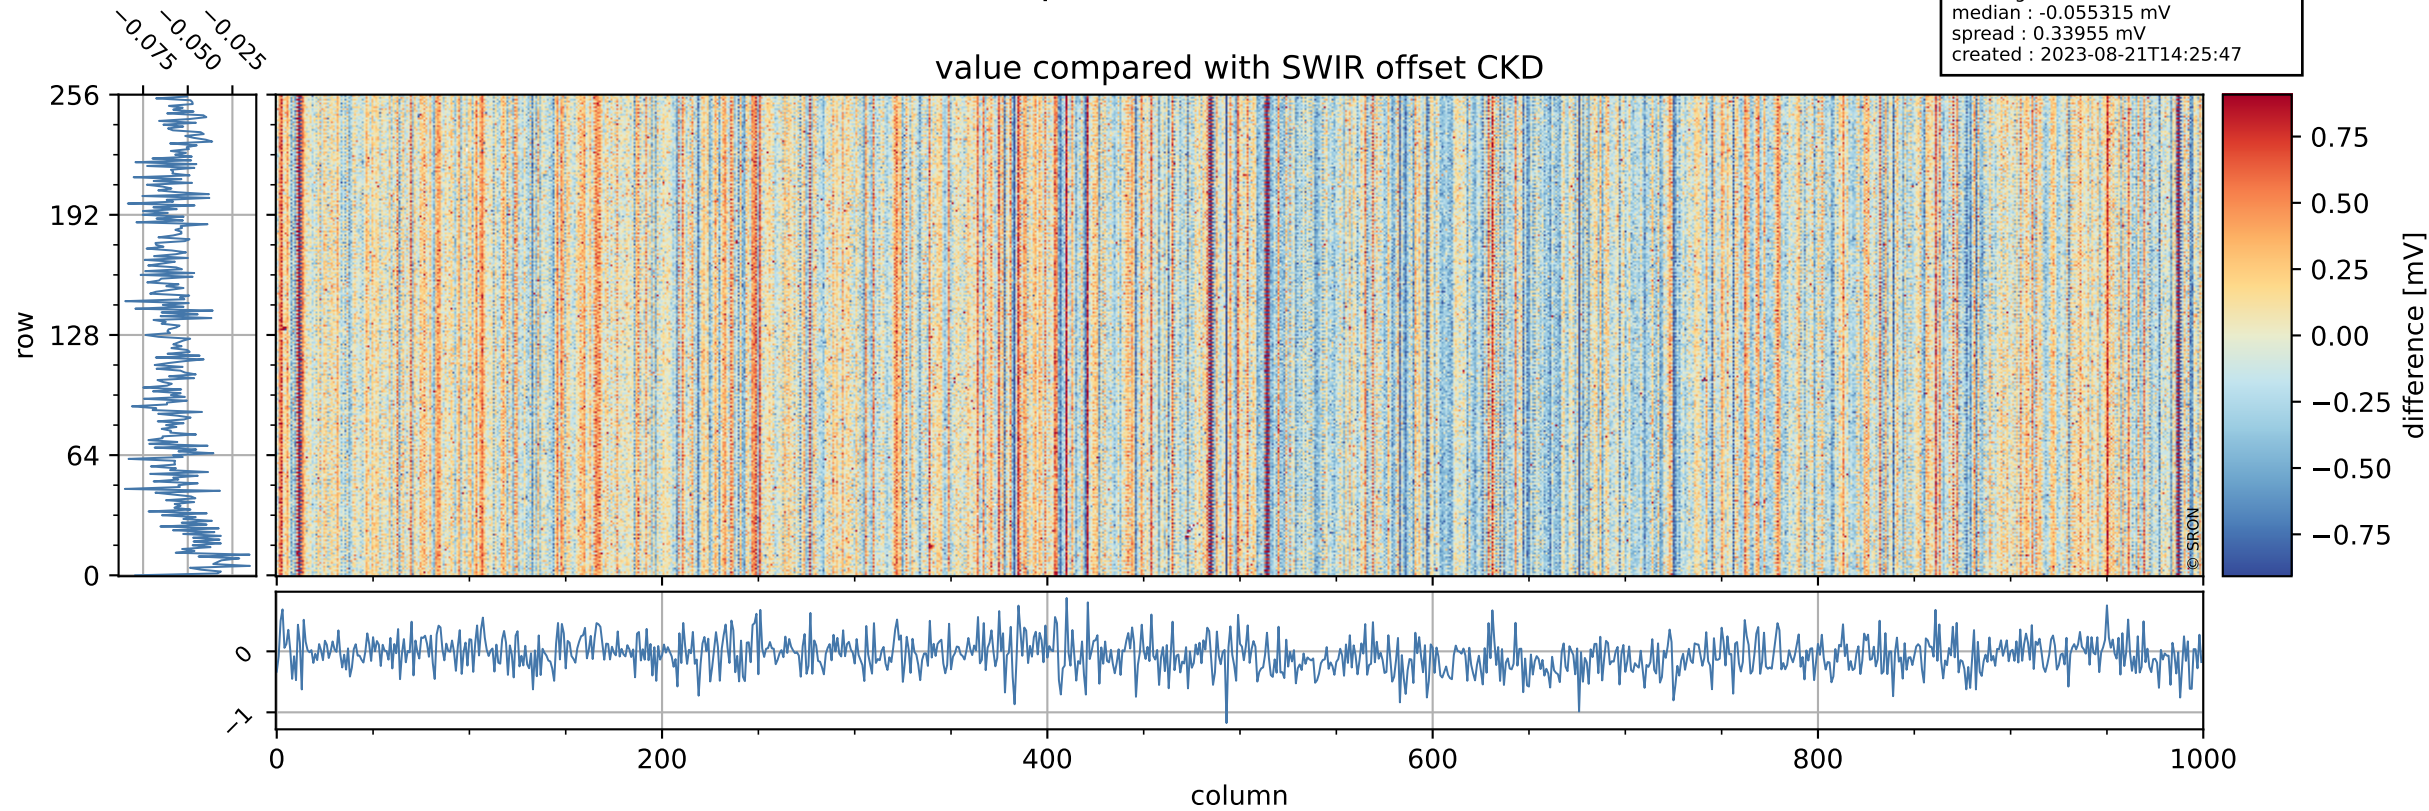

Tropomi SWIR offset (official)

orbits : 20 in [8362, 8407]
coverage : 2019-05-25 / 2019-05-28
median : 0.52597 V
spread : 0.035915 V
created : 2023-08-21T14:25:46

value detector map

Tropomi SWIR offset (official)

orbits : 20 in [8362, 8407]
coverage : 2019-05-25 / 2019-05-28
median : 34.56 μV
spread : 20.204 μV
created : 2023-08-21T14:25:46

Tropomi SWIR offset (official)

orbits : 20 in [8362, 8407]
coverage : 2019-05-25 / 2019-05-28
median : -0.055315 mV
spread : 0.33955 mV
created : 2023-08-21T14:25:47

value compared with SWIR offset CKD

Tropomi SWIR offset (official) ground-tracks of Sentinel-5P

orbits : 20 in [8362, 8407]
coverage : 2019-05-25 / 2019-05-28
created : 2023-08-21T14:25:47

Tropomi SWIR offset (official)

orbits : [2827, 8407]
coverage : 2018-04-30 / 2019-05-28
created : 2023-08-21T14:25:47

trend of detector median & temperatures