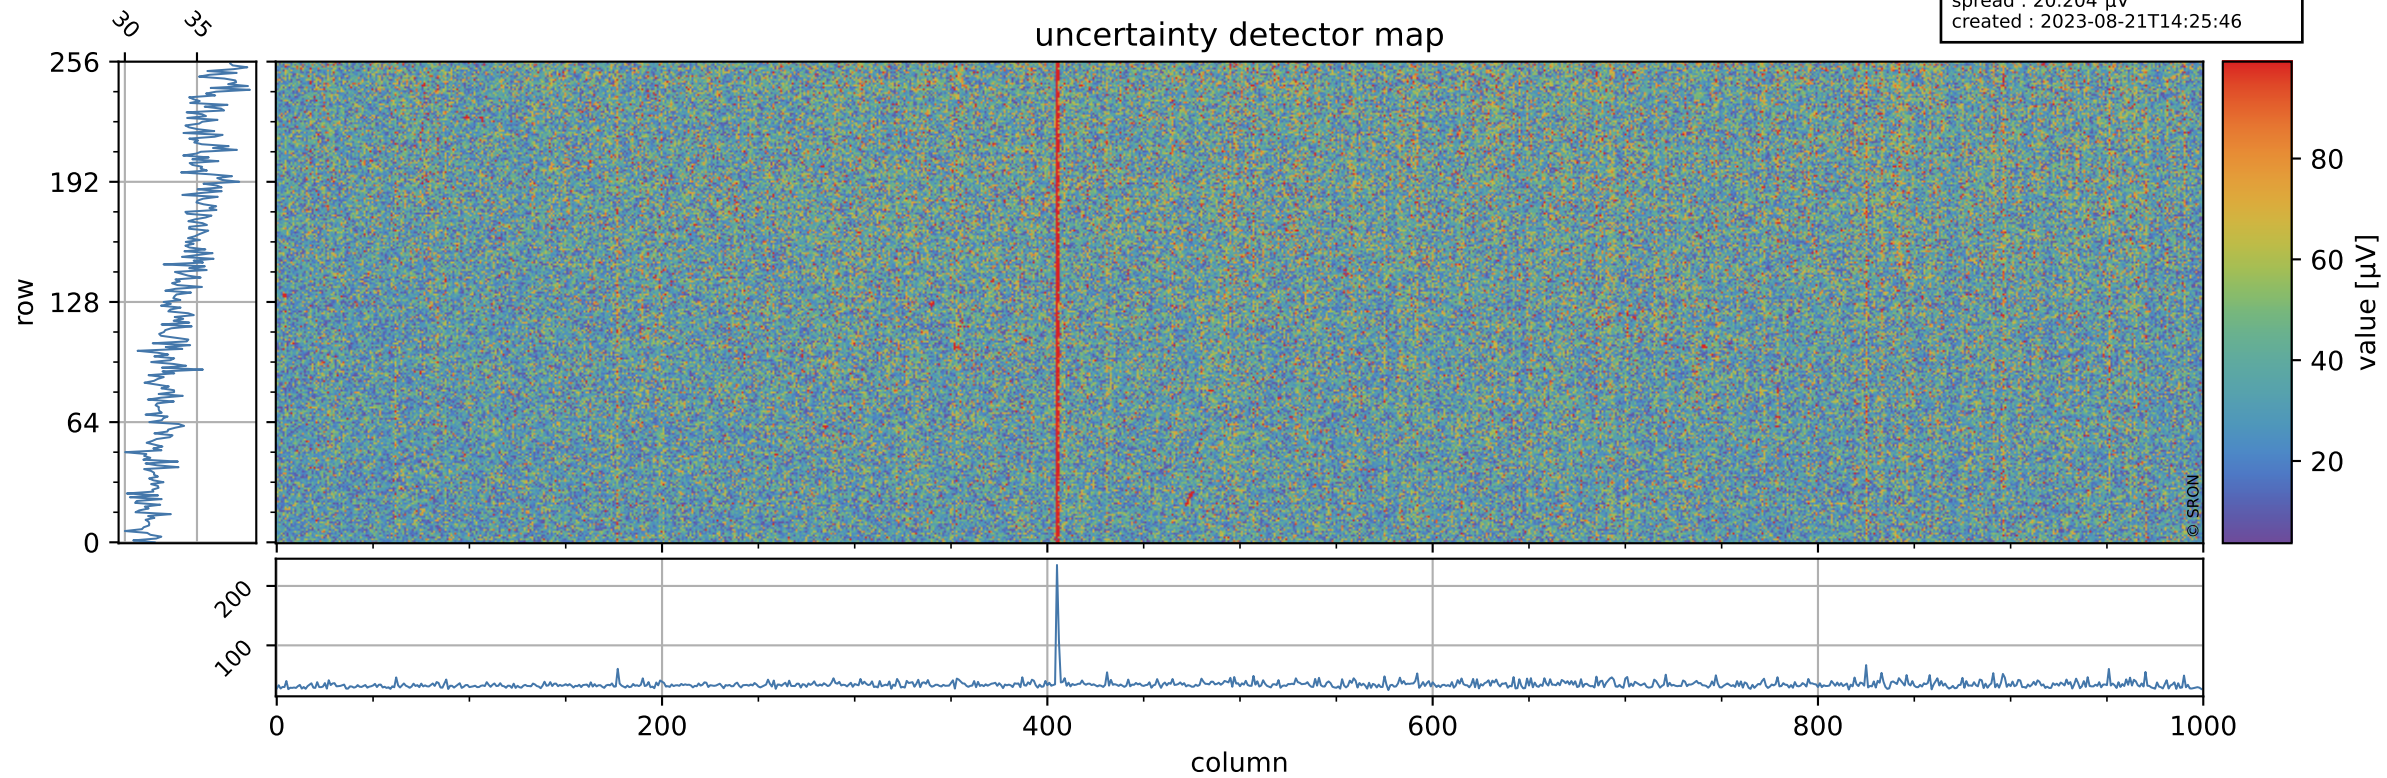

Tropomi SWIR offset (official)

orbits : 20 in [8362, 8407]
coverage : 2019-05-25 / 2019-05-28
median : 0.52597 V
spread : 0.035915 V
created : 2023-08-21T14:25:46

value detector map

Tropomi SWIR offset (official)

orbits : 20 in [8362, 8407]
coverage : 2019-05-25 / 2019-05-28
median : 34.56 μV
spread : 20.204 μV
created : 2023-08-21T14:25:46

Tropomi SWIR offset (official)

orbits : 20 in [8362, 8407]
coverage : 2019-05-25 / 2019-05-28
median : -0.055315 mV
spread : 0.33955 mV
created : 2023-08-21T14:25:47

value compared with SWIR offset CKD

Tropomi SWIR offset (official) ground-tracks of Sentinel-5P

orbits : 20 in [8362, 8407]
coverage : 2019-05-25 / 2019-05-28
created : 2023-08-21T14:25:47

Tropomi SWIR offset (official)

orbits : [2827, 8407]
coverage : 2018-04-30 / 2019-05-28
created : 2023-08-21T14:25:47

trend of detector median & temperatures