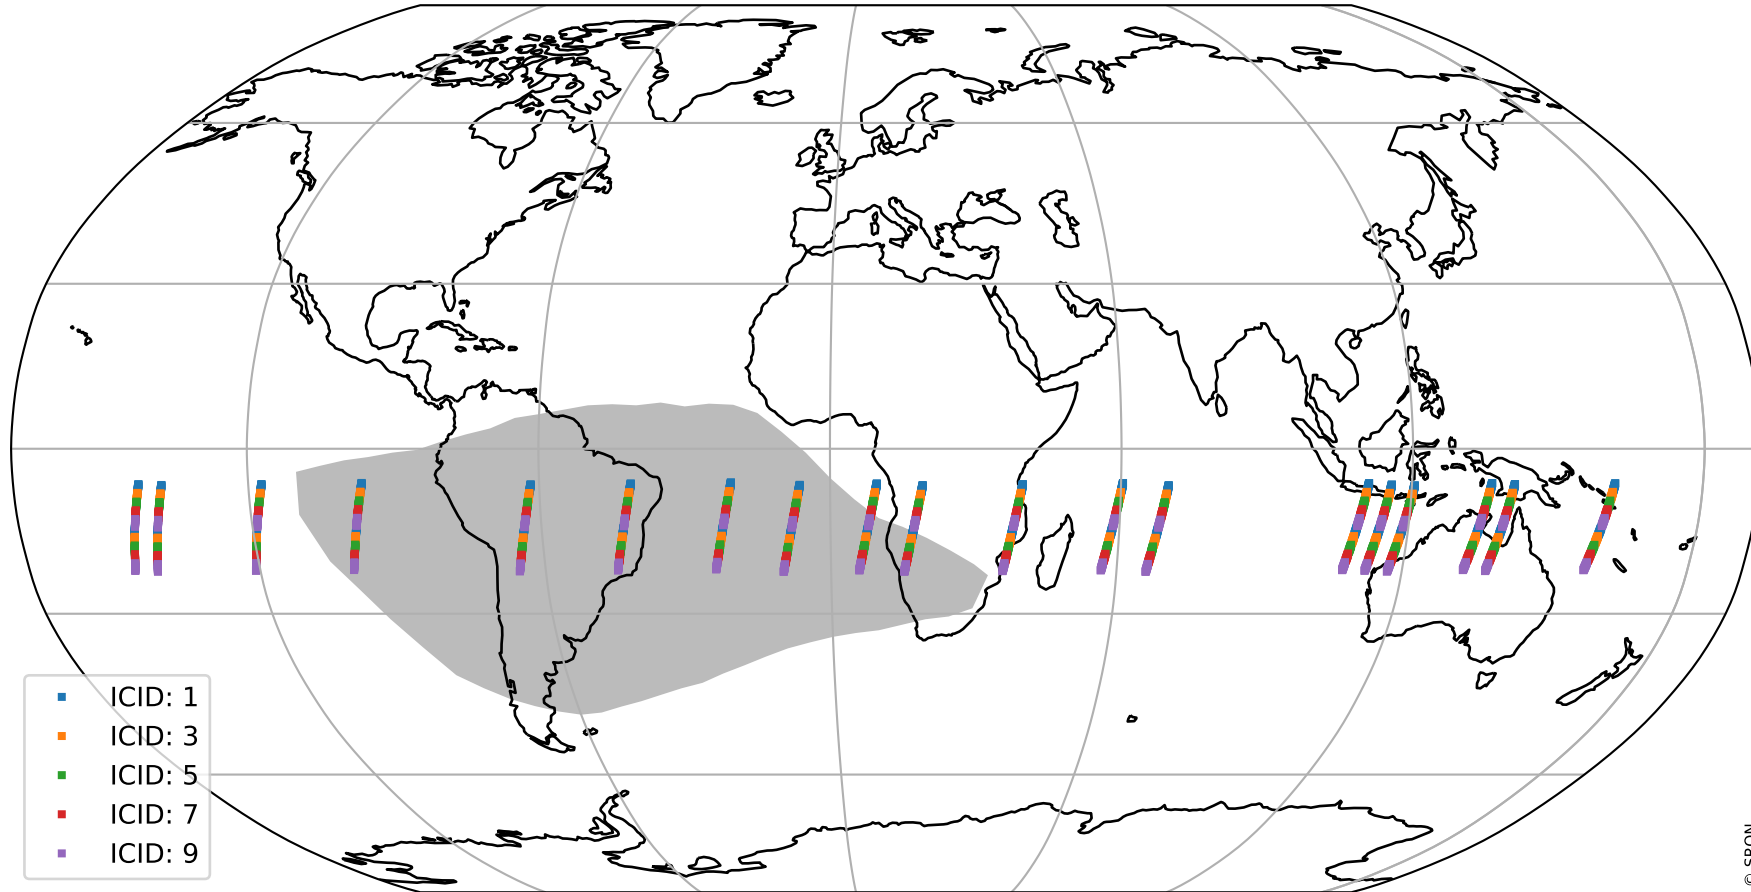

Tropomi SWIR offset (official)

orbits : 19 in [8377, 8422]
coverage : 2019-05-27 / 2019-05-30
median : 0.52598 V
spread : 0.035916 V
created : 2023-08-21T14:25:49

value detector map

Tropomi SWIR offset (official)

orbits : 19 in [8377, 8422]
coverage : 2019-05-27 / 2019-05-30
median : 34.686 μV
spread : 20.436 μV
created : 2023-08-21T14:25:49

Tropomi SWIR offset (official)

orbits : 19 in [8377, 8422]
coverage : 2019-05-27 / 2019-05-30
median : -0.042126 mV
spread : 0.34094 mV
created : 2023-08-21T14:25:50

value compared with SWIR offset CKD

Tropomi SWIR offset (official) ground-tracks of Sentinel-5P

orbits : 19 in [8377, 8422]
coverage : 2019-05-27 / 2019-05-30
created : 2023-08-21T14:25:50

Tropomi SWIR offset (official)

orbits : [2827, 8422]
coverage : 2018-04-30 / 2019-05-30
created : 2023-08-21T14:25:51

trend of detector median & temperatures