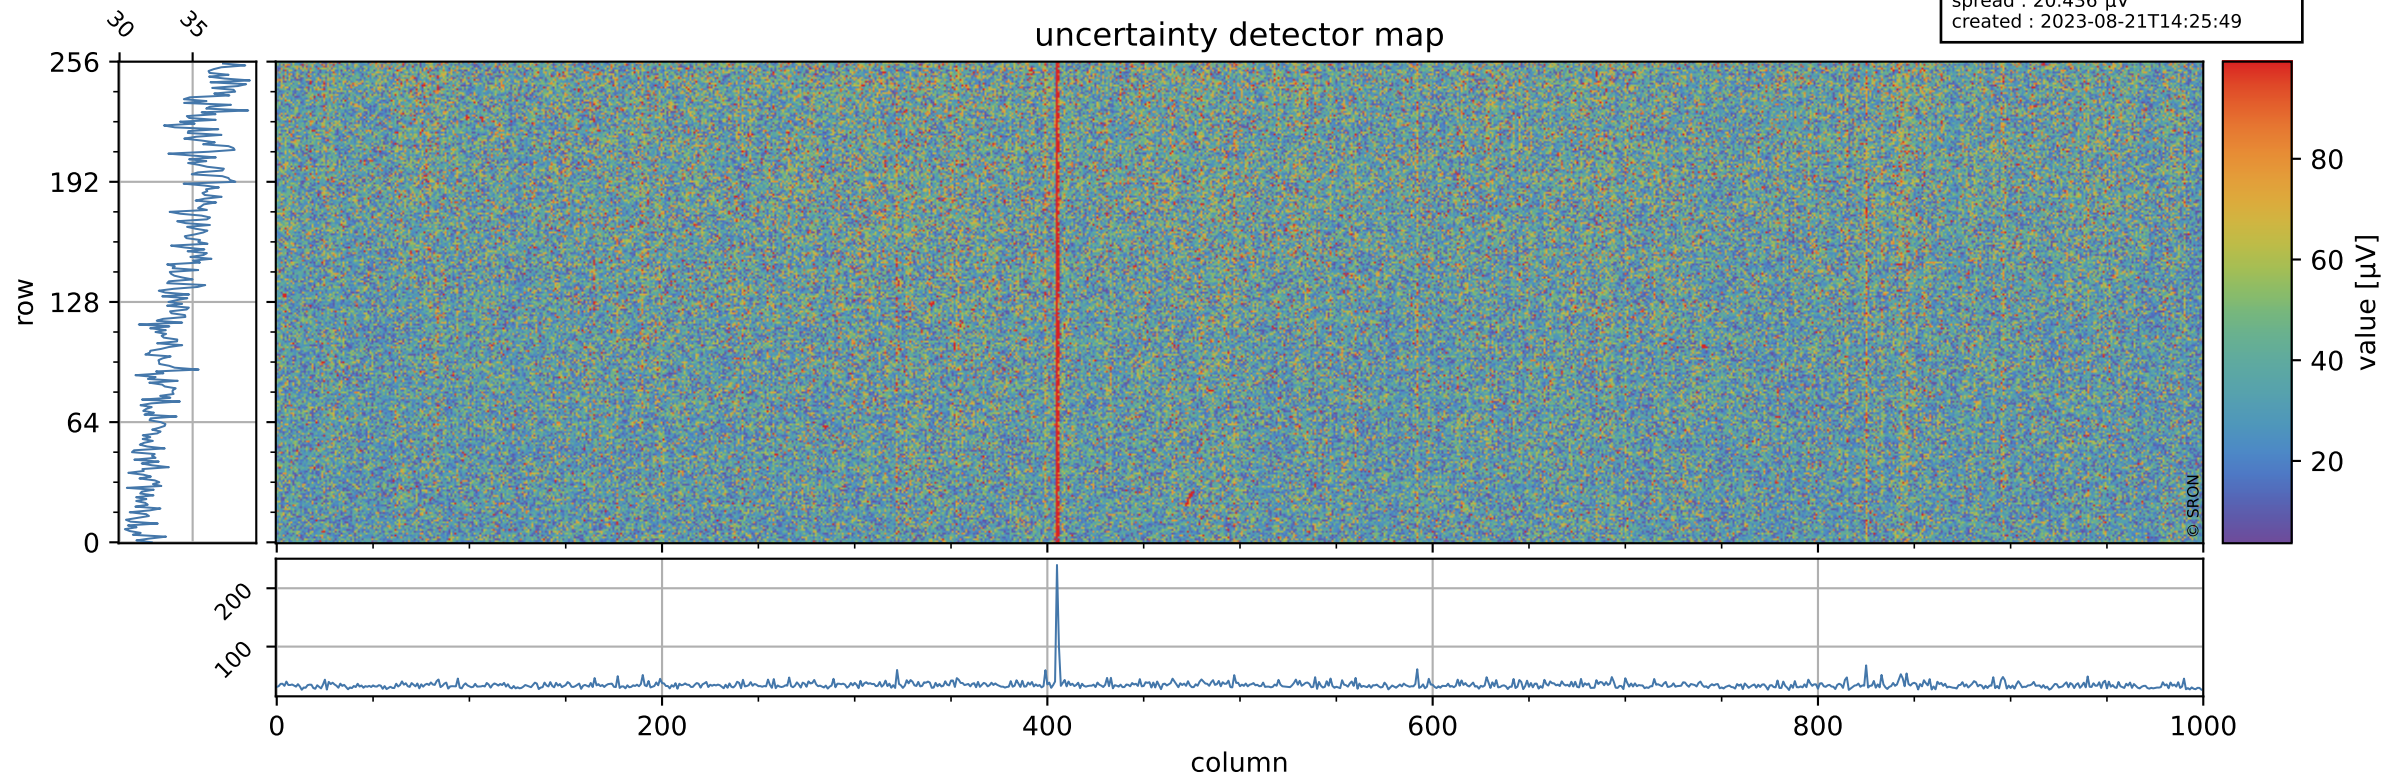

Tropomi SWIR offset (official)

orbits : 19 in [8377, 8422]
coverage : 2019-05-27 / 2019-05-30
median : 0.52598 V
spread : 0.035916 V
created : 2023-08-21T14:25:49

value detector map

Tropomi SWIR offset (official)

orbits : 19 in [8377, 8422]
coverage : 2019-05-27 / 2019-05-30
median : 34.686 μV
spread : 20.436 μV
created : 2023-08-21T14:25:49

Tropomi SWIR offset (official)

orbits : 19 in [8377, 8422]
coverage : 2019-05-27 / 2019-05-30
median : -0.042126 mV
spread : 0.34094 mV
created : 2023-08-21T14:25:50

value compared with SWIR offset CKD

Tropomi SWIR offset (official) ground-tracks of Sentinel-5P

orbits : 19 in [8377, 8422]
coverage : 2019-05-27 / 2019-05-30
created : 2023-08-21T14:25:50

Tropomi SWIR offset (official)

orbits : [2827, 8422]
coverage : 2018-04-30 / 2019-05-30
created : 2023-08-21T14:25:51

trend of detector median & temperatures