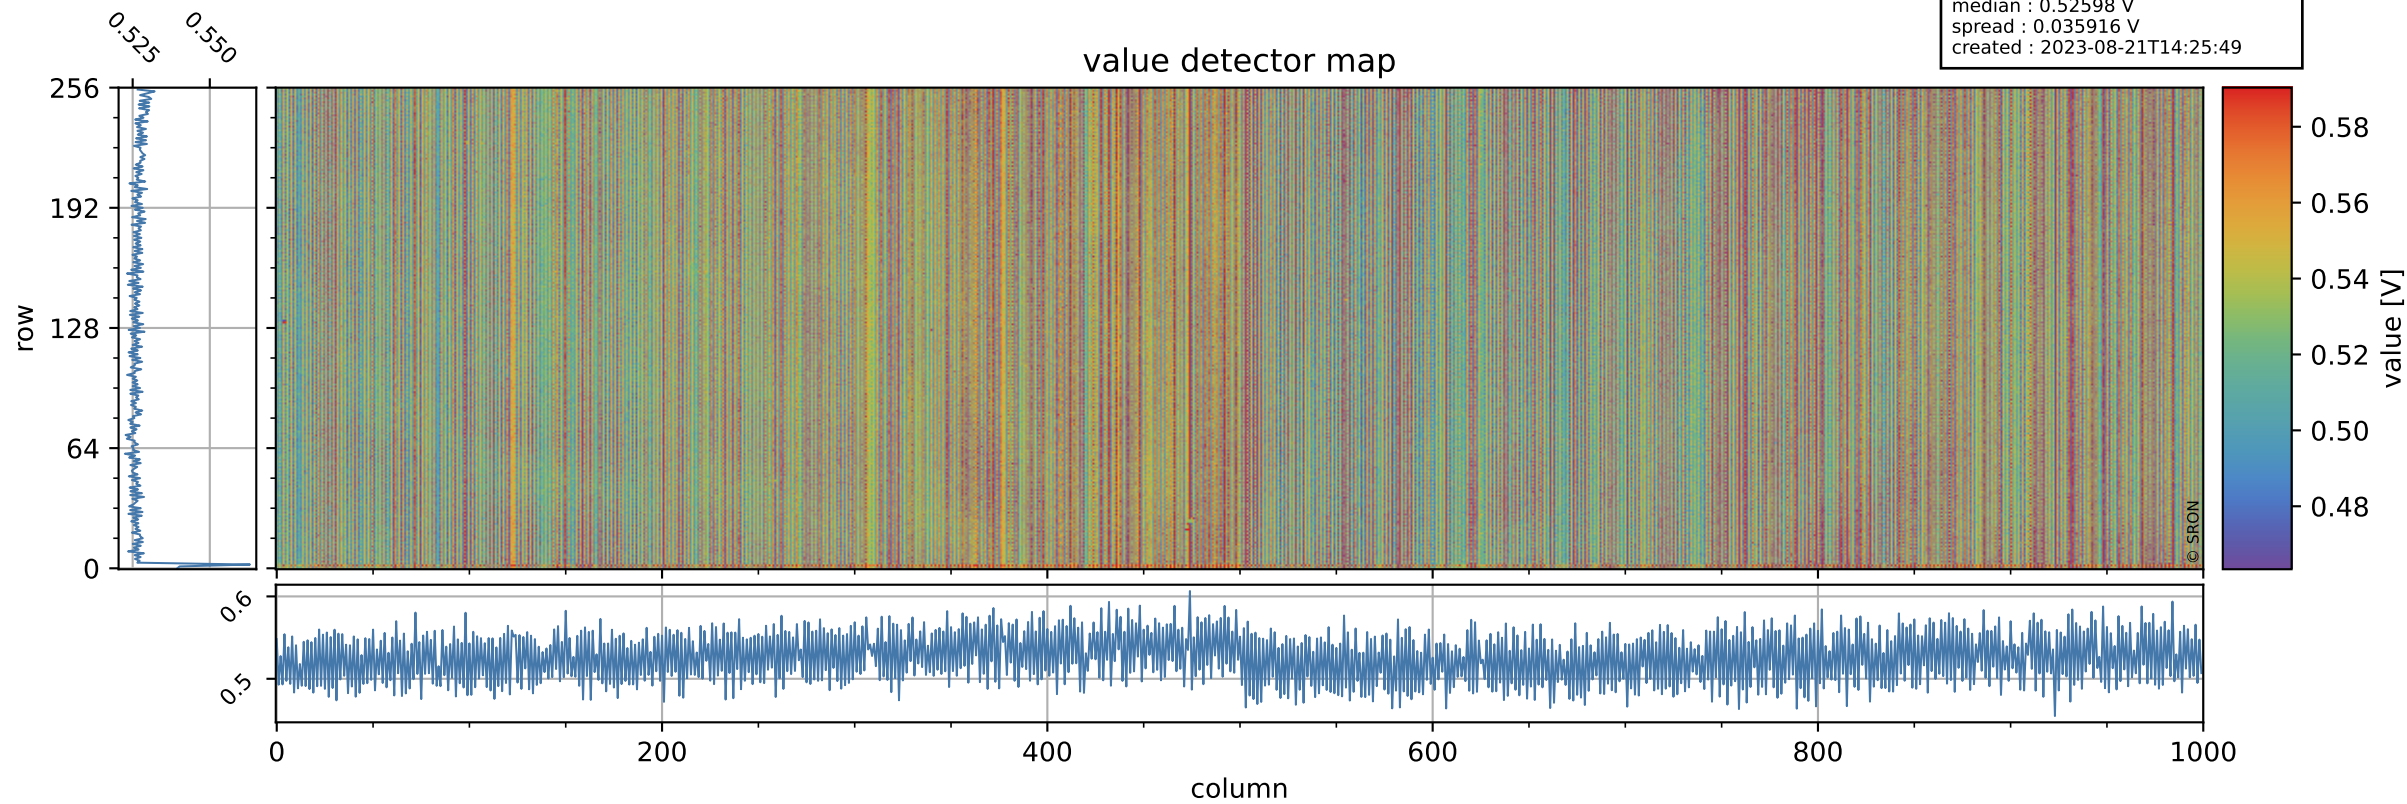

Tropomi SWIR offset (official)

orbits : 19 in [8377, 8422]
coverage : 2019-05-27 / 2019-05-30
median : 0.52598 V
spread : 0.035916 V
created : 2023-08-21T14:25:49

value detector map

Tropomi SWIR offset (official)

orbits : 19 in [8377, 8422]
coverage : 2019-05-27 / 2019-05-30
median : 34.686 μV
spread : 20.436 μV
created : 2023-08-21T14:25:49

Tropomi SWIR offset (official)

orbits : 19 in [8377, 8422]
coverage : 2019-05-27 / 2019-05-30
median : -0.042126 mV
spread : 0.34094 mV
created : 2023-08-21T14:25:50

value compared with SWIR offset CKD

Tropomi SWIR offset (official) ground-tracks of Sentinel-5P

orbits : 19 in [8377, 8422]
coverage : 2019-05-27 / 2019-05-30
created : 2023-08-21T14:25:50

Tropomi SWIR offset (official)

orbits : [2827, 8422]
coverage : 2018-04-30 / 2019-05-30
created : 2023-08-21T14:25:51

trend of detector median & temperatures