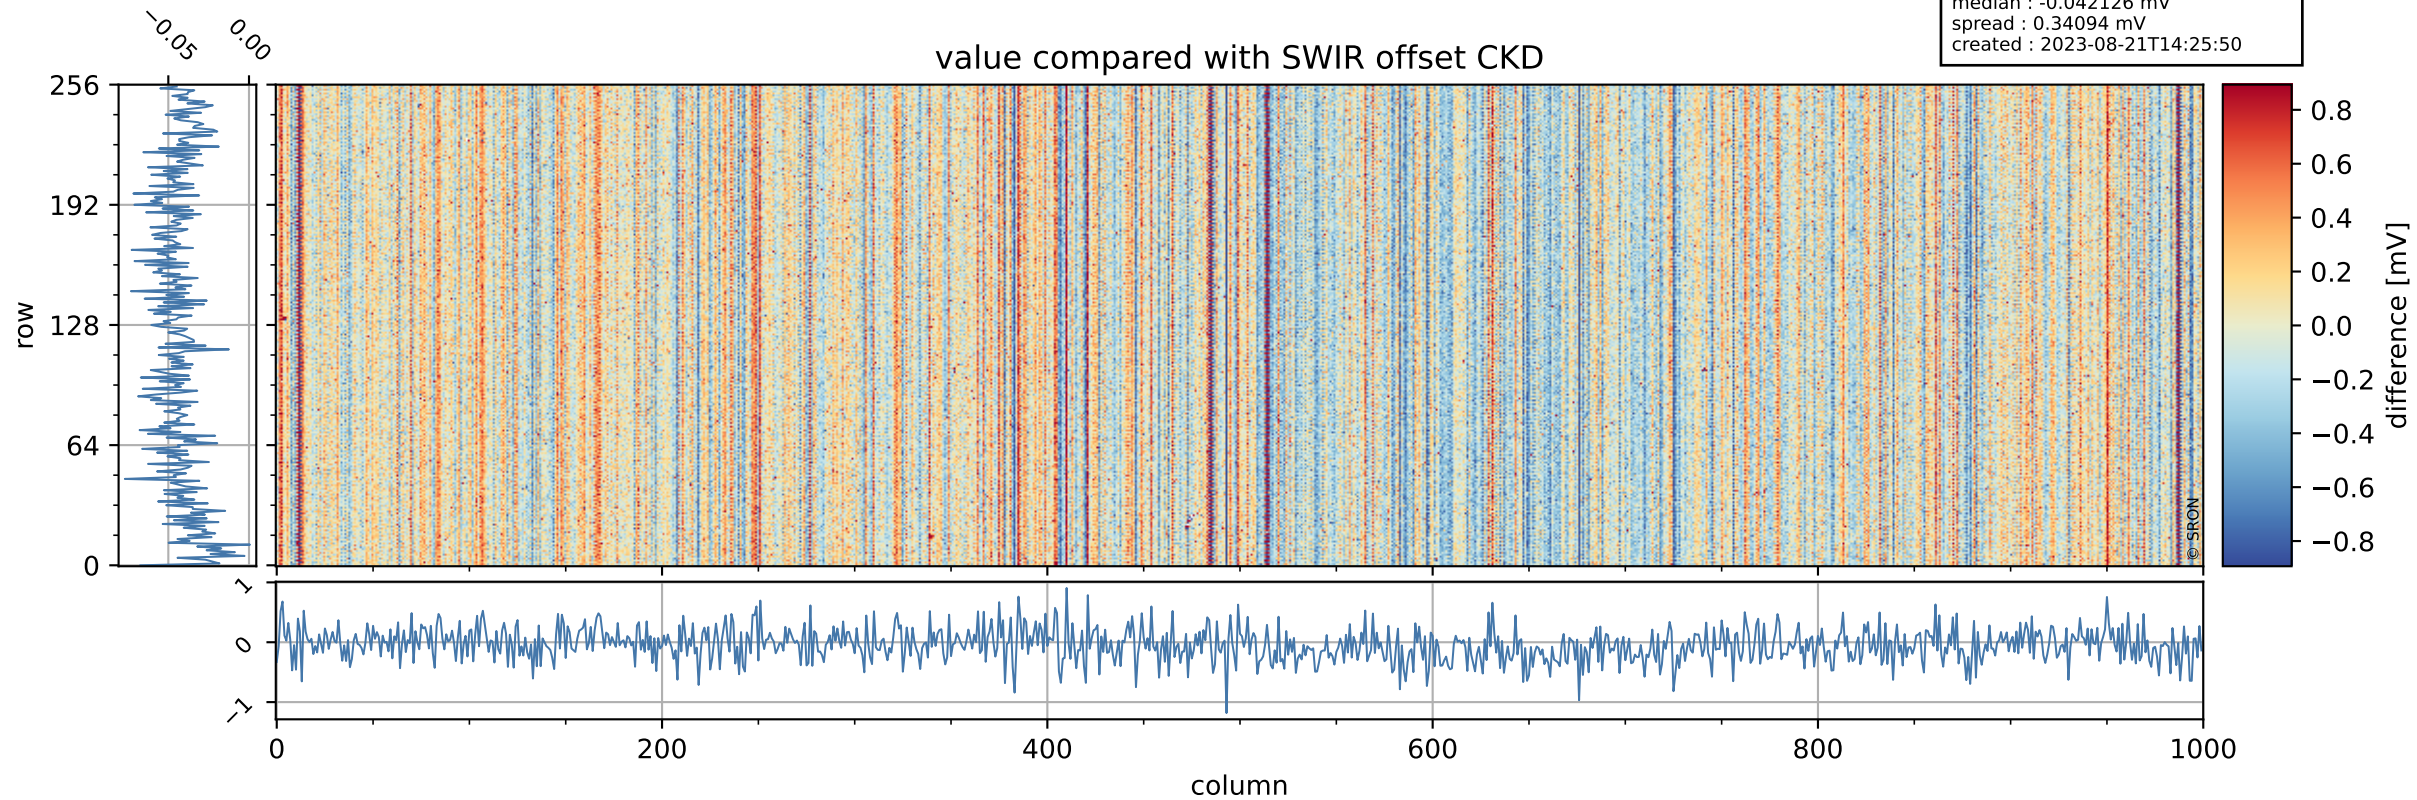

Tropomi SWIR offset (official)

orbits : 19 in [8377, 8422]
coverage : 2019-05-27 / 2019-05-30
median : 0.52598 V
spread : 0.035916 V
created : 2023-08-21T14:25:49

value detector map

Tropomi SWIR offset (official)

orbits : 19 in [8377, 8422]
coverage : 2019-05-27 / 2019-05-30
median : 34.686 μV
spread : 20.436 μV
created : 2023-08-21T14:25:49

Tropomi SWIR offset (official)

orbits : 19 in [8377, 8422]
coverage : 2019-05-27 / 2019-05-30
median : -0.042126 mV
spread : 0.34094 mV
created : 2023-08-21T14:25:50

value compared with SWIR offset CKD

Tropomi SWIR offset (official) ground-tracks of Sentinel-5P

orbits : 19 in [8377, 8422]
coverage : 2019-05-27 / 2019-05-30
created : 2023-08-21T14:25:50

Tropomi SWIR offset (official)

orbits : [2827, 8422]
coverage : 2018-04-30 / 2019-05-30
created : 2023-08-21T14:25:51

trend of detector median & temperatures