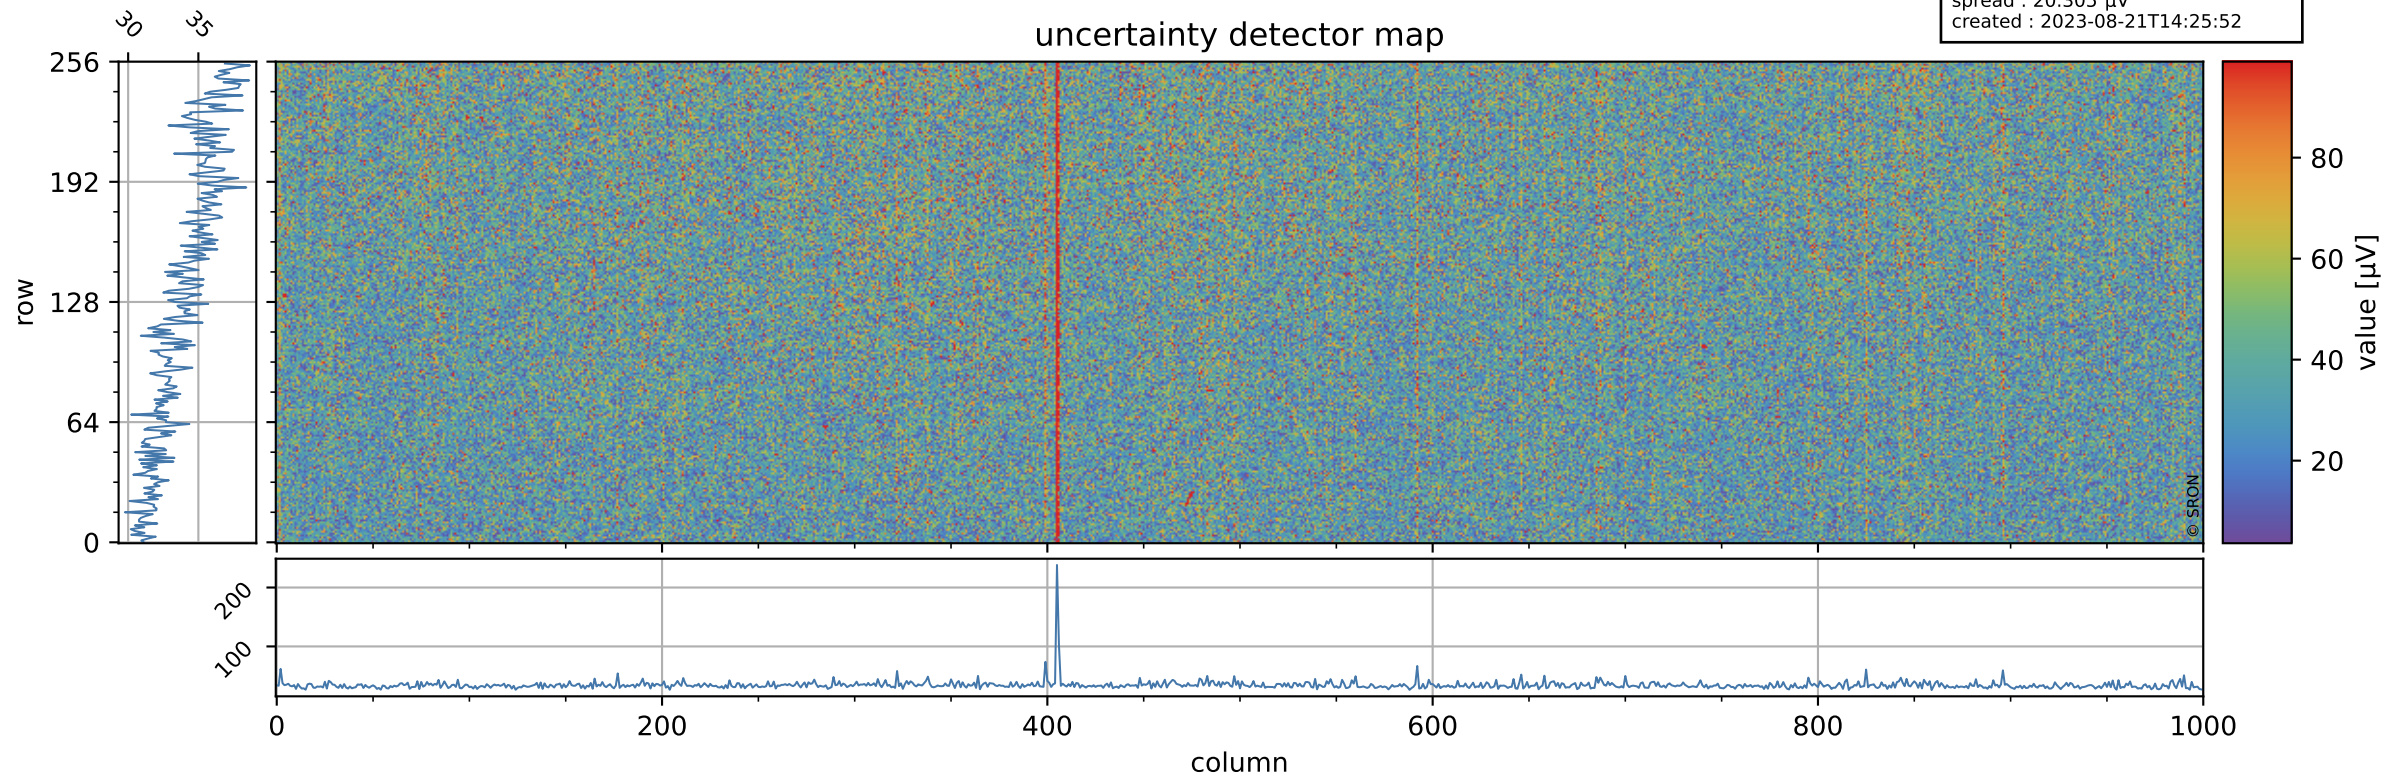

Tropomi SWIR offset (official)

orbits : 19 in [8392, 8437]
coverage : 2019-05-27 / 2019-05-31
median : 0.52599 V
spread : 0.035914 V
created : 2023-08-21T14:25:52

value detector map

Tropomi SWIR offset (official)

orbits : 19 in [8392, 8437]
coverage : 2019-05-27 / 2019-05-31
median : 34.524 μV
spread : 20.305 μV
created : 2023-08-21T14:25:52

Tropomi SWIR offset (official)

orbits : 19 in [8392, 8437]
coverage : 2019-05-27 / 2019-05-31
median : -0.0352 mV
spread : 0.34292 mV
created : 2023-08-21T14:25:53

value compared with SWIR offset CKD

Tropomi SWIR offset (official) ground-tracks of Sentinel-5P

orbits : 19 in [8392, 8437]
coverage : 2019-05-27 / 2019-05-31
created : 2023-08-21T14:25:53

Tropomi SWIR offset (official)

orbits : [2827, 8437]
coverage : 2018-04-30 / 2019-05-31
created : 2023-08-21T14:25:53

trend of detector median & temperatures