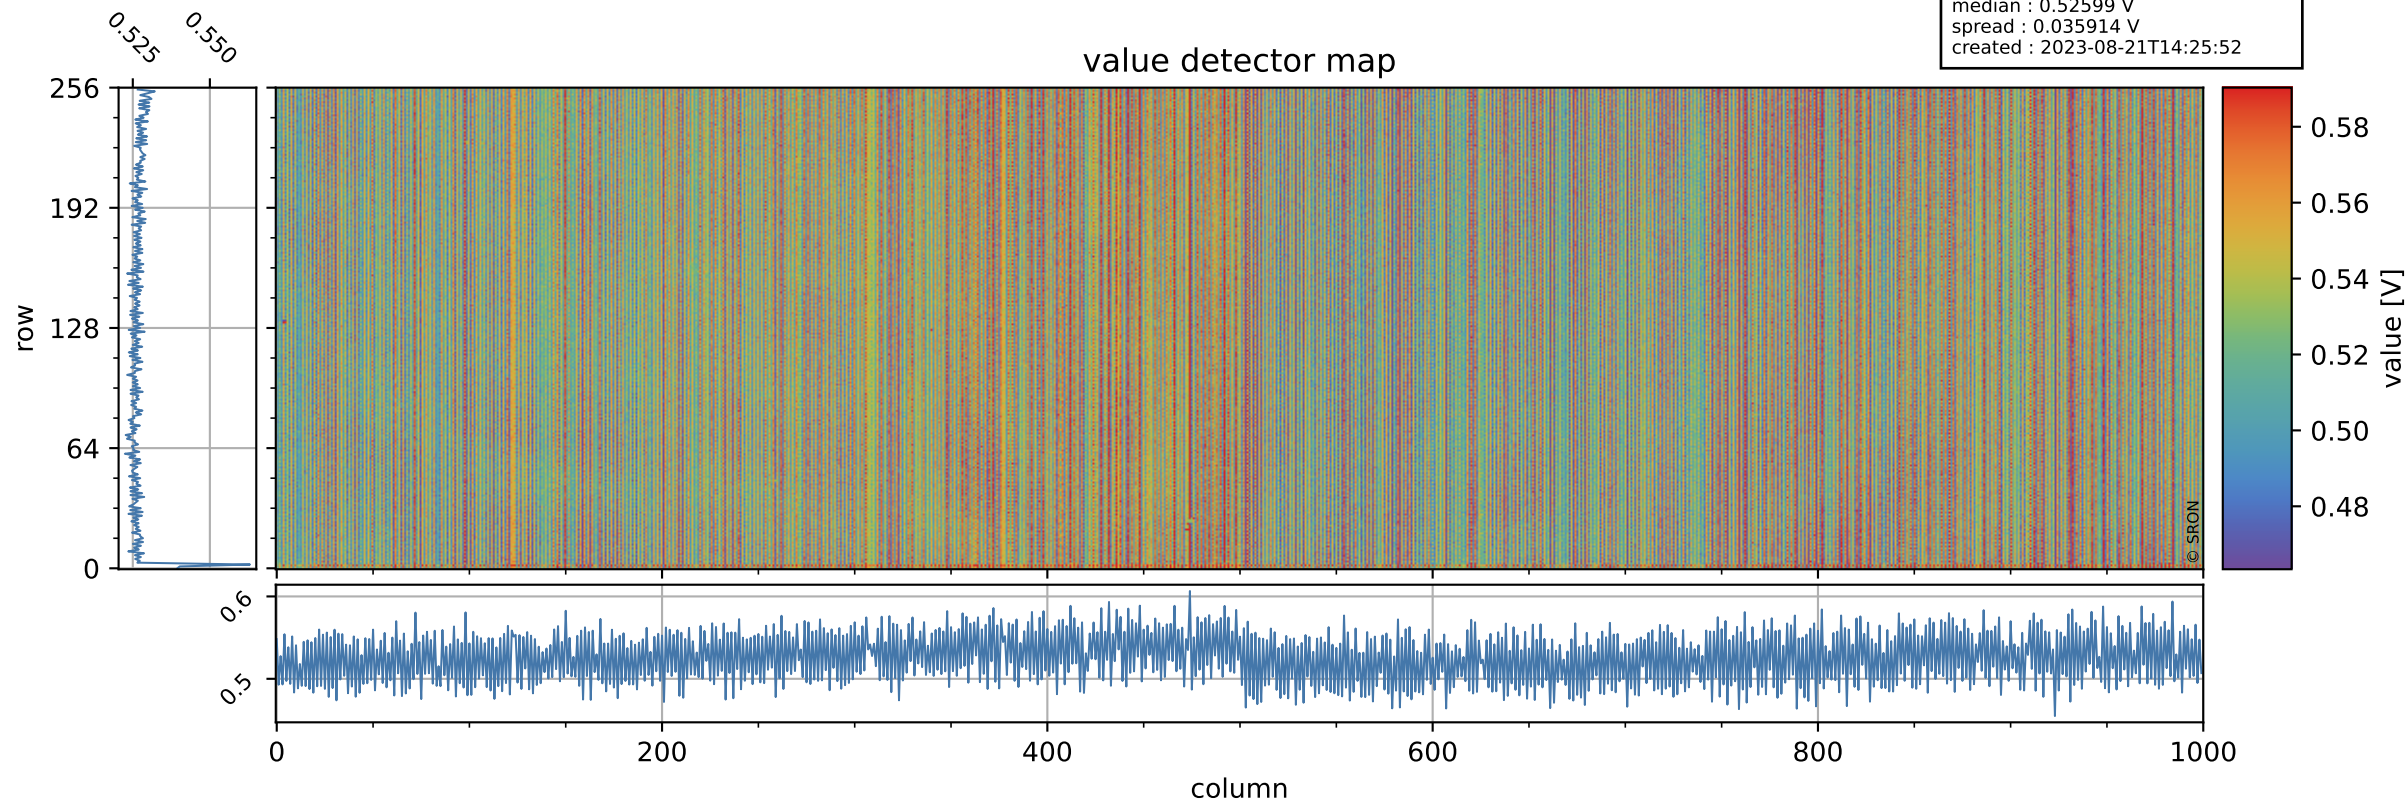

Tropomi SWIR offset (official)

orbits : 19 in [8392, 8437]
coverage : 2019-05-27 / 2019-05-31
median : 0.52599 V
spread : 0.035914 V
created : 2023-08-21T14:25:52

value detector map

Tropomi SWIR offset (official)

orbits : 19 in [8392, 8437]
coverage : 2019-05-27 / 2019-05-31
median : 34.524 μV
spread : 20.305 μV
created : 2023-08-21T14:25:52

Tropomi SWIR offset (official)

orbits : 19 in [8392, 8437]
coverage : 2019-05-27 / 2019-05-31
median : -0.0352 mV
spread : 0.34292 mV
created : 2023-08-21T14:25:53

value compared with SWIR offset CKD

Tropomi SWIR offset (official) ground-tracks of Sentinel-5P

orbits : 19 in [8392, 8437]
coverage : 2019-05-27 / 2019-05-31
created : 2023-08-21T14:25:53

Tropomi SWIR offset (official)

orbits : [2827, 8437]
coverage : 2018-04-30 / 2019-05-31
created : 2023-08-21T14:25:53

trend of detector median & temperatures