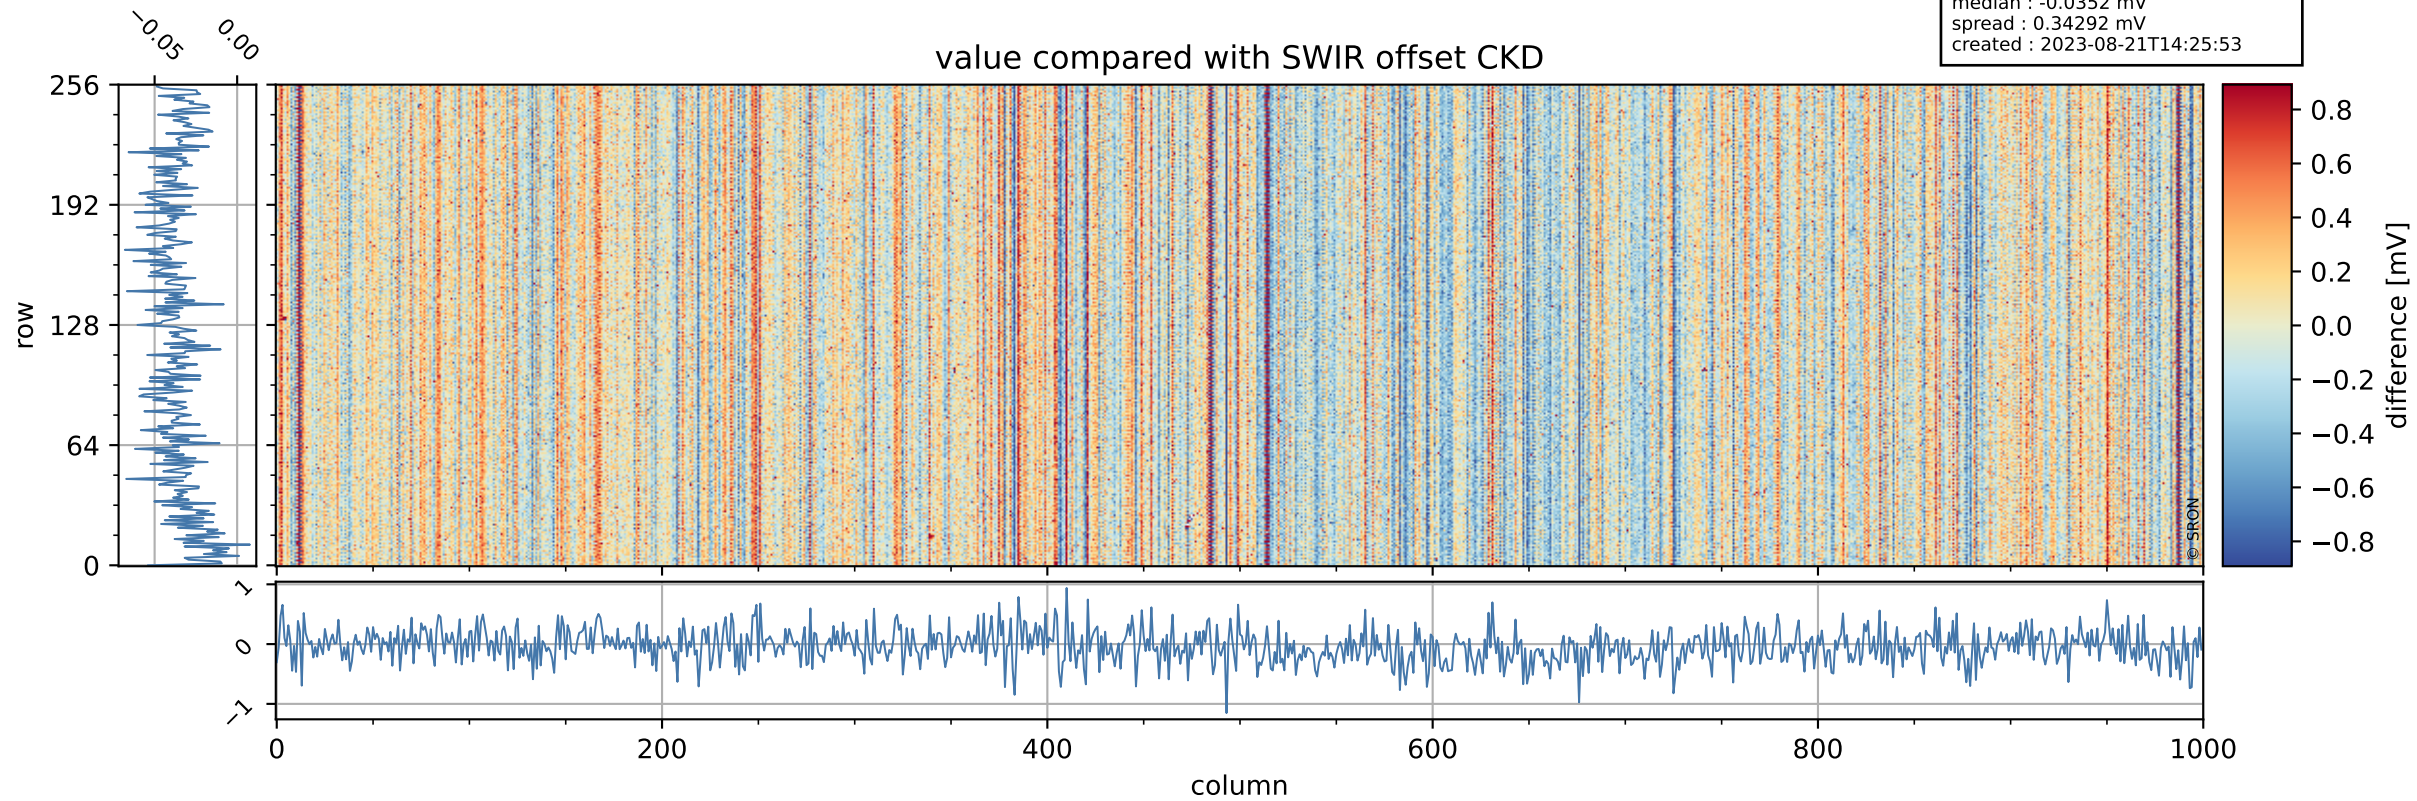

Tropomi SWIR offset (official)

orbits : 19 in [8392, 8437]
coverage : 2019-05-27 / 2019-05-31
median : 0.52599 V
spread : 0.035914 V
created : 2023-08-21T14:25:52

value detector map

Tropomi SWIR offset (official)

orbits : 19 in [8392, 8437]
coverage : 2019-05-27 / 2019-05-31
median : 34.524 μV
spread : 20.305 μV
created : 2023-08-21T14:25:52

Tropomi SWIR offset (official)

orbits : 19 in [8392, 8437]
coverage : 2019-05-27 / 2019-05-31
median : -0.0352 mV
spread : 0.34292 mV
created : 2023-08-21T14:25:53

value compared with SWIR offset CKD

Tropomi SWIR offset (official) ground-tracks of Sentinel-5P

orbits : 19 in [8392, 8437]
coverage : 2019-05-27 / 2019-05-31
created : 2023-08-21T14:25:53

Tropomi SWIR offset (official)

orbits : [2827, 8437]
coverage : 2018-04-30 / 2019-05-31
created : 2023-08-21T14:25:53

trend of detector median & temperatures