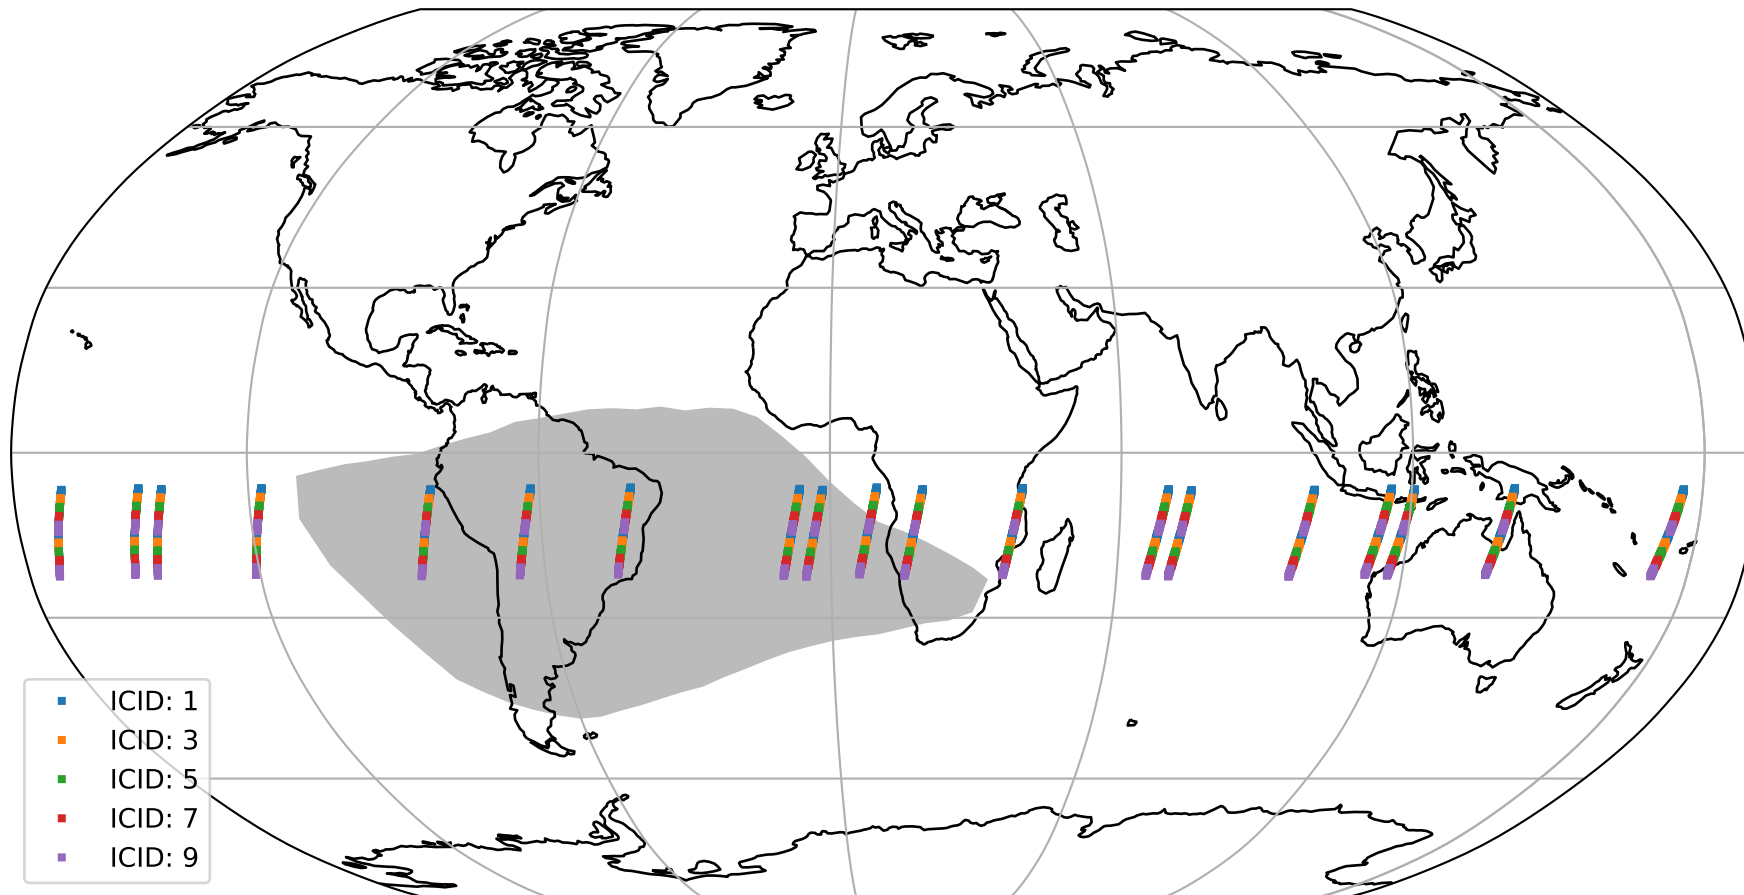

Tropomi SWIR offset (official)

orbits : 19 in [8392, 8437]
coverage : 2019-05-27 / 2019-05-31
median : 0.52599 V
spread : 0.035914 V
created : 2023-08-21T14:25:52

value detector map

Tropomi SWIR offset (official)

orbits : 19 in [8392, 8437]
coverage : 2019-05-27 / 2019-05-31
median : 34.524 μV
spread : 20.305 μV
created : 2023-08-21T14:25:52

Tropomi SWIR offset (official)

orbits : 19 in [8392, 8437]
coverage : 2019-05-27 / 2019-05-31
median : -0.0352 mV
spread : 0.34292 mV
created : 2023-08-21T14:25:53

value compared with SWIR offset CKD

Tropomi SWIR offset (official) ground-tracks of Sentinel-5P

orbits : 19 in [8392, 8437]
coverage : 2019-05-27 / 2019-05-31
created : 2023-08-21T14:25:53

Tropomi SWIR offset (official)

orbits : [2827, 8437]
coverage : 2018-04-30 / 2019-05-31
created : 2023-08-21T14:25:53

trend of detector median & temperatures