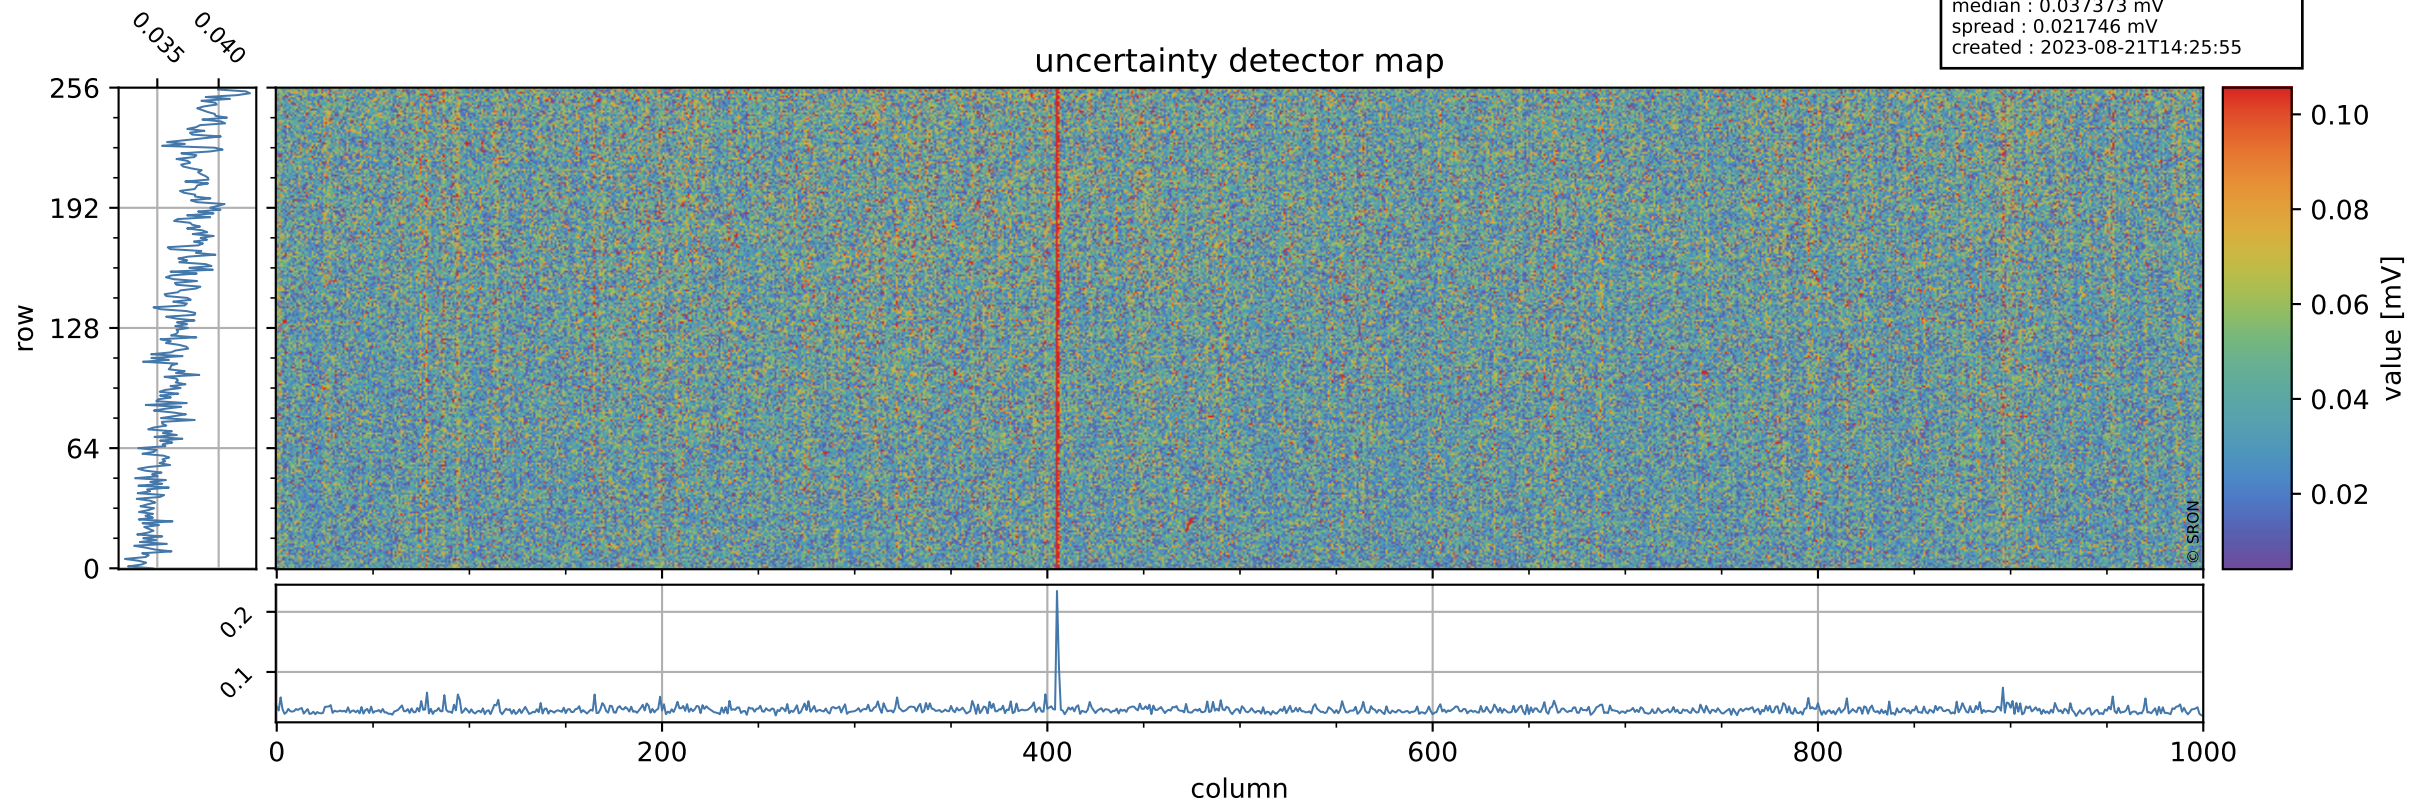

Tropomi SWIR offset (official)

orbits : 18 in [8407, 8452]
coverage : 2019-05-29 / 2019-06-01
median : 0.037373 mV
spread : 0.021746 mV
created : 2023-08-21T14:25:55

uncertainty detector map