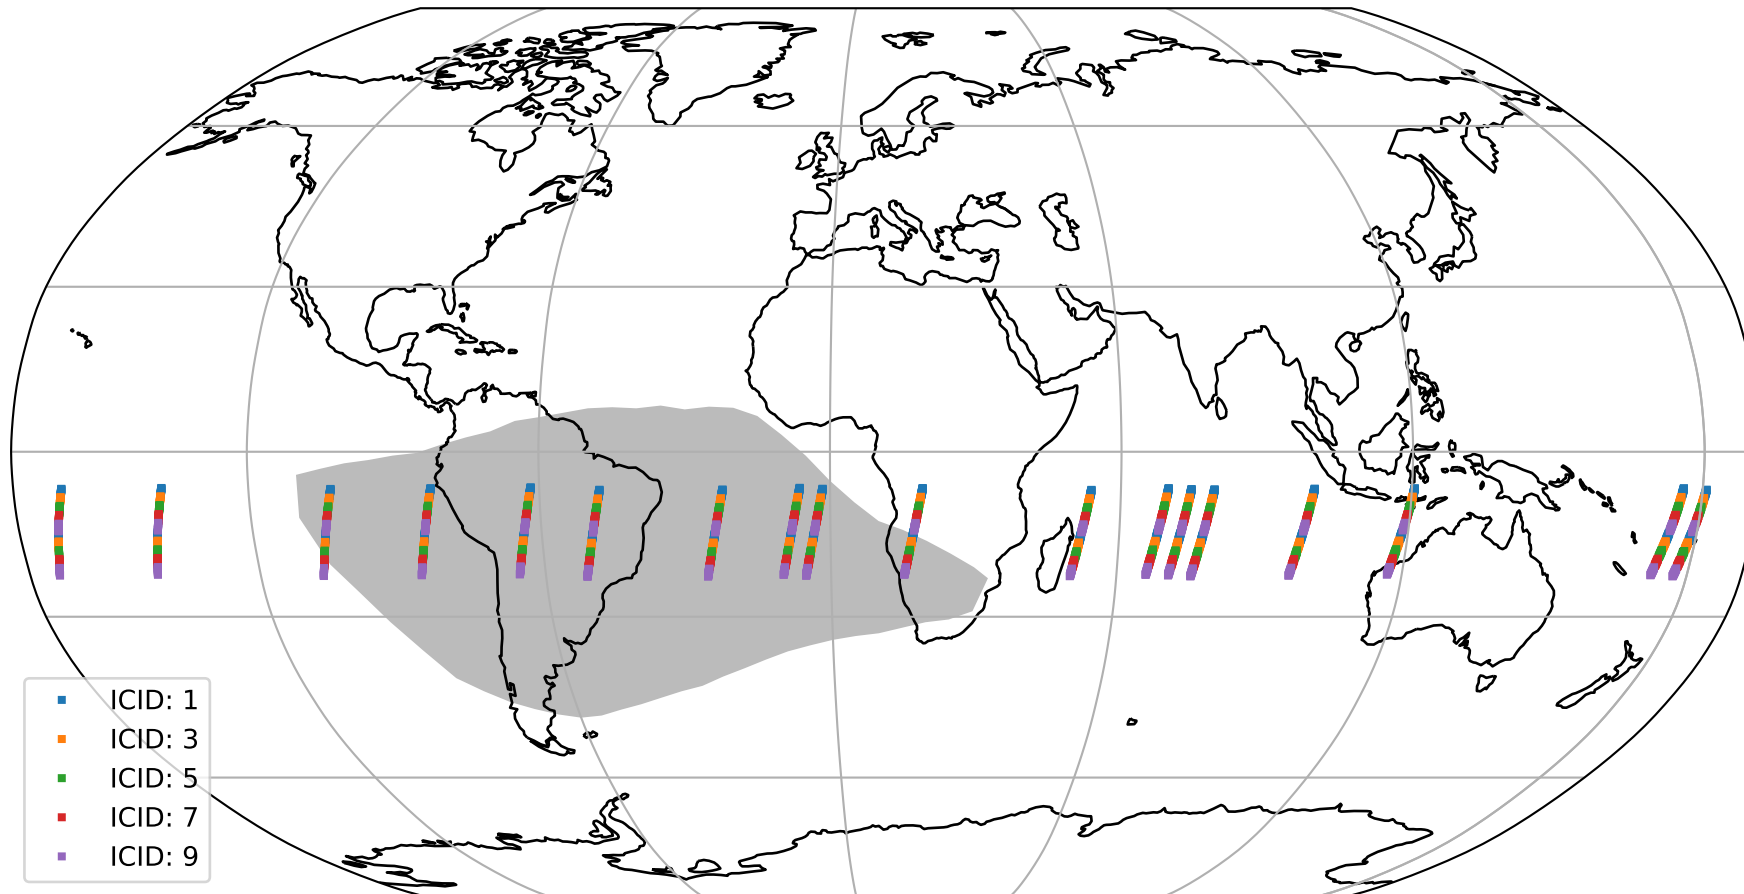

## uncertainty detector map

# Tropomi SWIR offset (official)

orbits : 18 in [8407, 8452]  
coverage : 2019-05-29 / 2019-06-01  
median : -0.026024 mV  
spread : 0.34455 mV  
created : 2023-08-21T14:25:55

value compared with SWIR offset CKD

# Tropomi SWIR offset (official) ground-tracks of Sentinel-5P

orbits : 18 in [8407, 8452]  
coverage : 2019-05-29 / 2019-06-01  
created : 2023-08-21T14:25:55

# Tropomi SWIR offset (official)

orbits : [2827, 8452]  
coverage : 2018-04-30 / 2019-06-01  
created : 2023-08-21T14:25:56