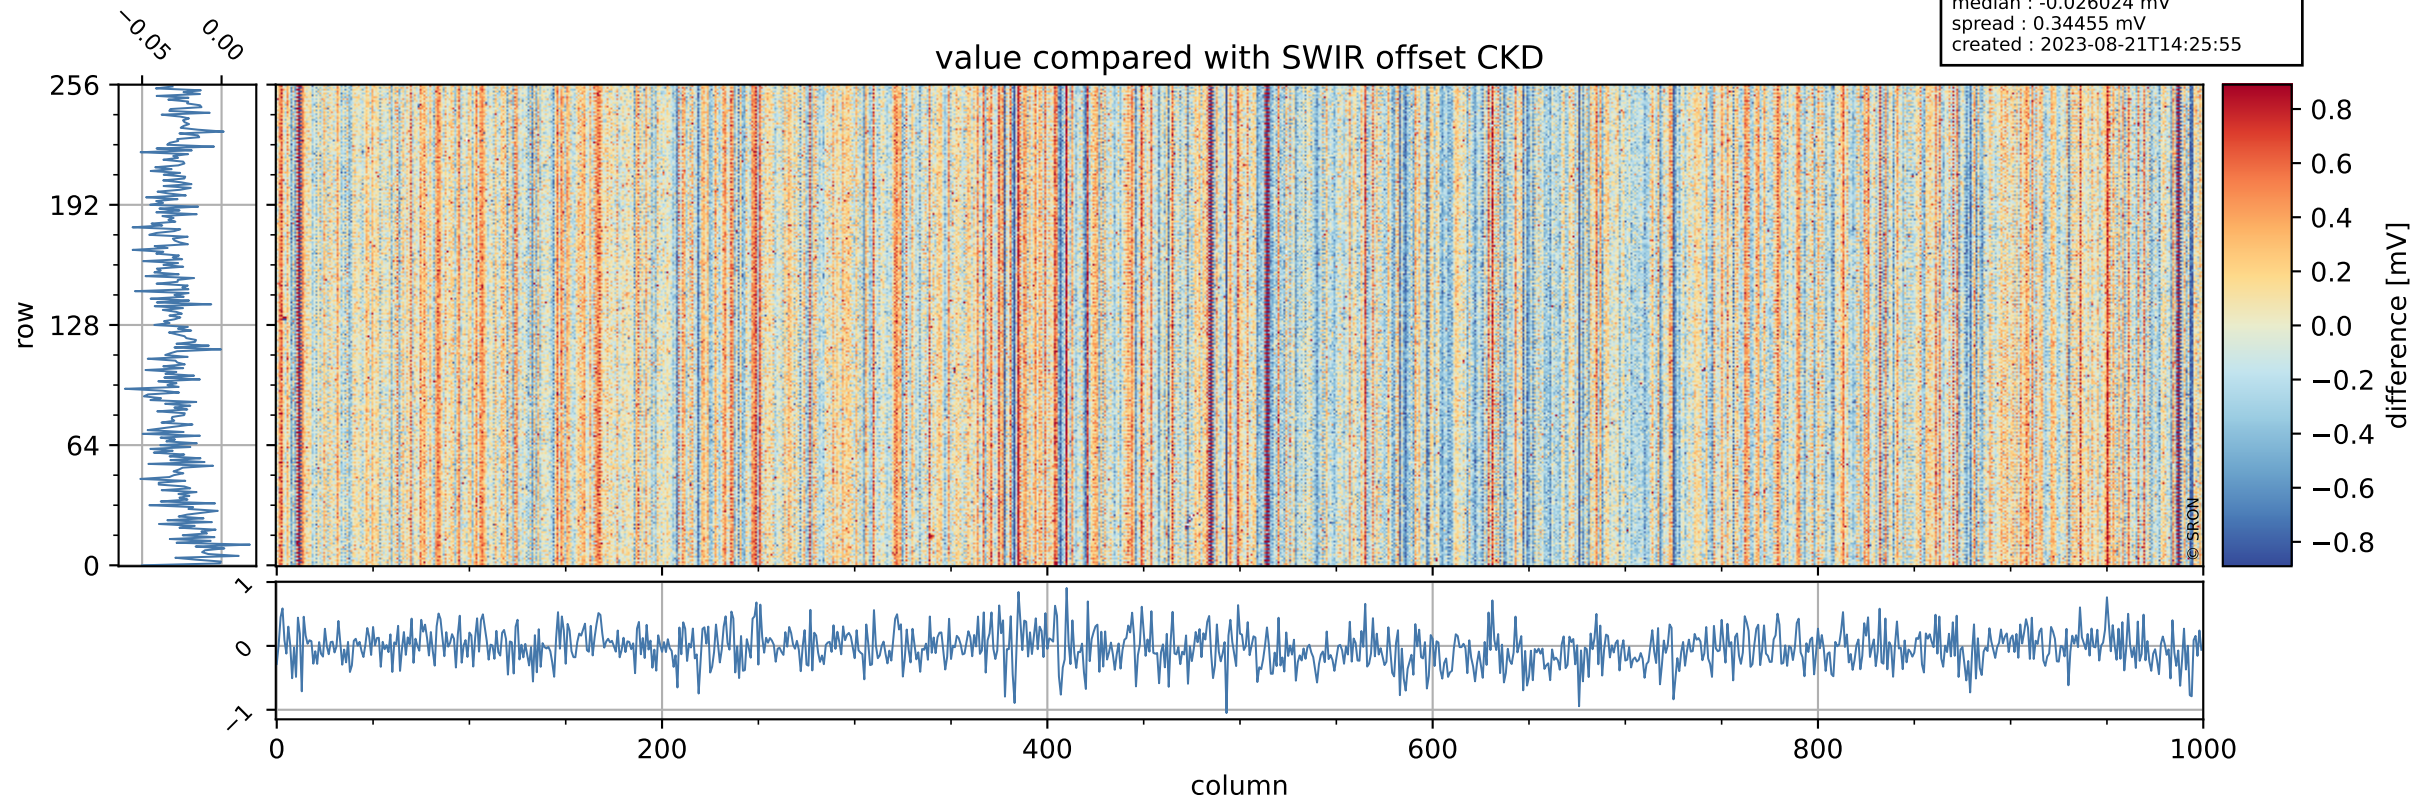

# Tropomi SWIR offset (official)

orbits : 18 in [8407, 8452]  
coverage : 2019-05-29 / 2019-06-01  
median : 0.037373 mV  
spread : 0.021746 mV  
created : 2023-08-21T14:25:55

## uncertainty detector map

# Tropomi SWIR offset (official)

orbits : 18 in [8407, 8452]  
coverage : 2019-05-29 / 2019-06-01  
median : -0.026024 mV  
spread : 0.34455 mV  
created : 2023-08-21T14:25:55

value compared with SWIR offset CKD

# Tropomi SWIR offset (official) ground-tracks of Sentinel-5P

orbits : 18 in [8407, 8452]  
coverage : 2019-05-29 / 2019-06-01  
created : 2023-08-21T14:25:55