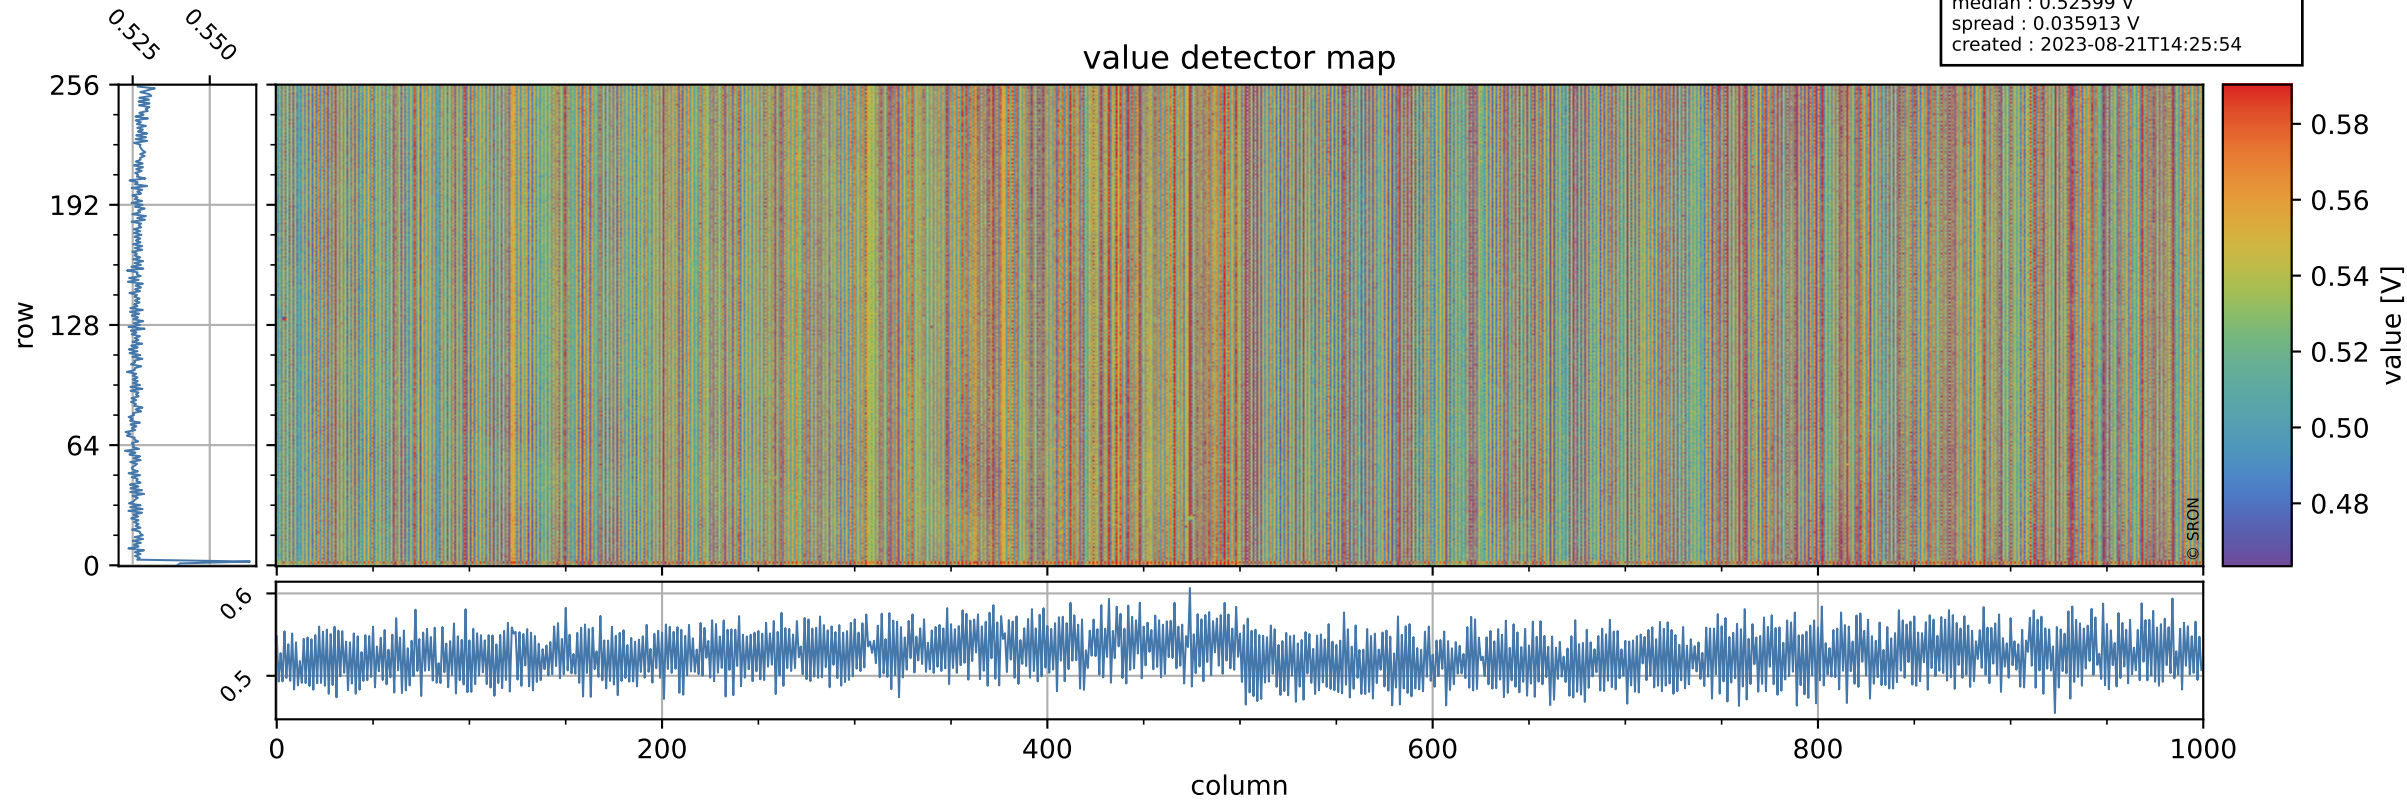

# Tropomi SWIR offset (official)

orbits : 18 in [8407, 8452]  
coverage : 2019-05-29 / 2019-06-01  
median : 0.52599 V  
spread : 0.035913 V  
created : 2023-08-21T14:25:54

## value detector map

# Tropomi SWIR offset (official)

orbits : 18 in [8407, 8452]  
coverage : 2019-05-29 / 2019-06-01  
median : 0.037373 mV  
spread : 0.021746 mV  
created : 2023-08-21T14:25:55

# Tropomi SWIR offset (official) ground-tracks of Sentinel-5P

orbits : 18 in [8407, 8452]  
coverage : 2019-05-29 / 2019-06-01  
created : 2023-08-21T14:25:55