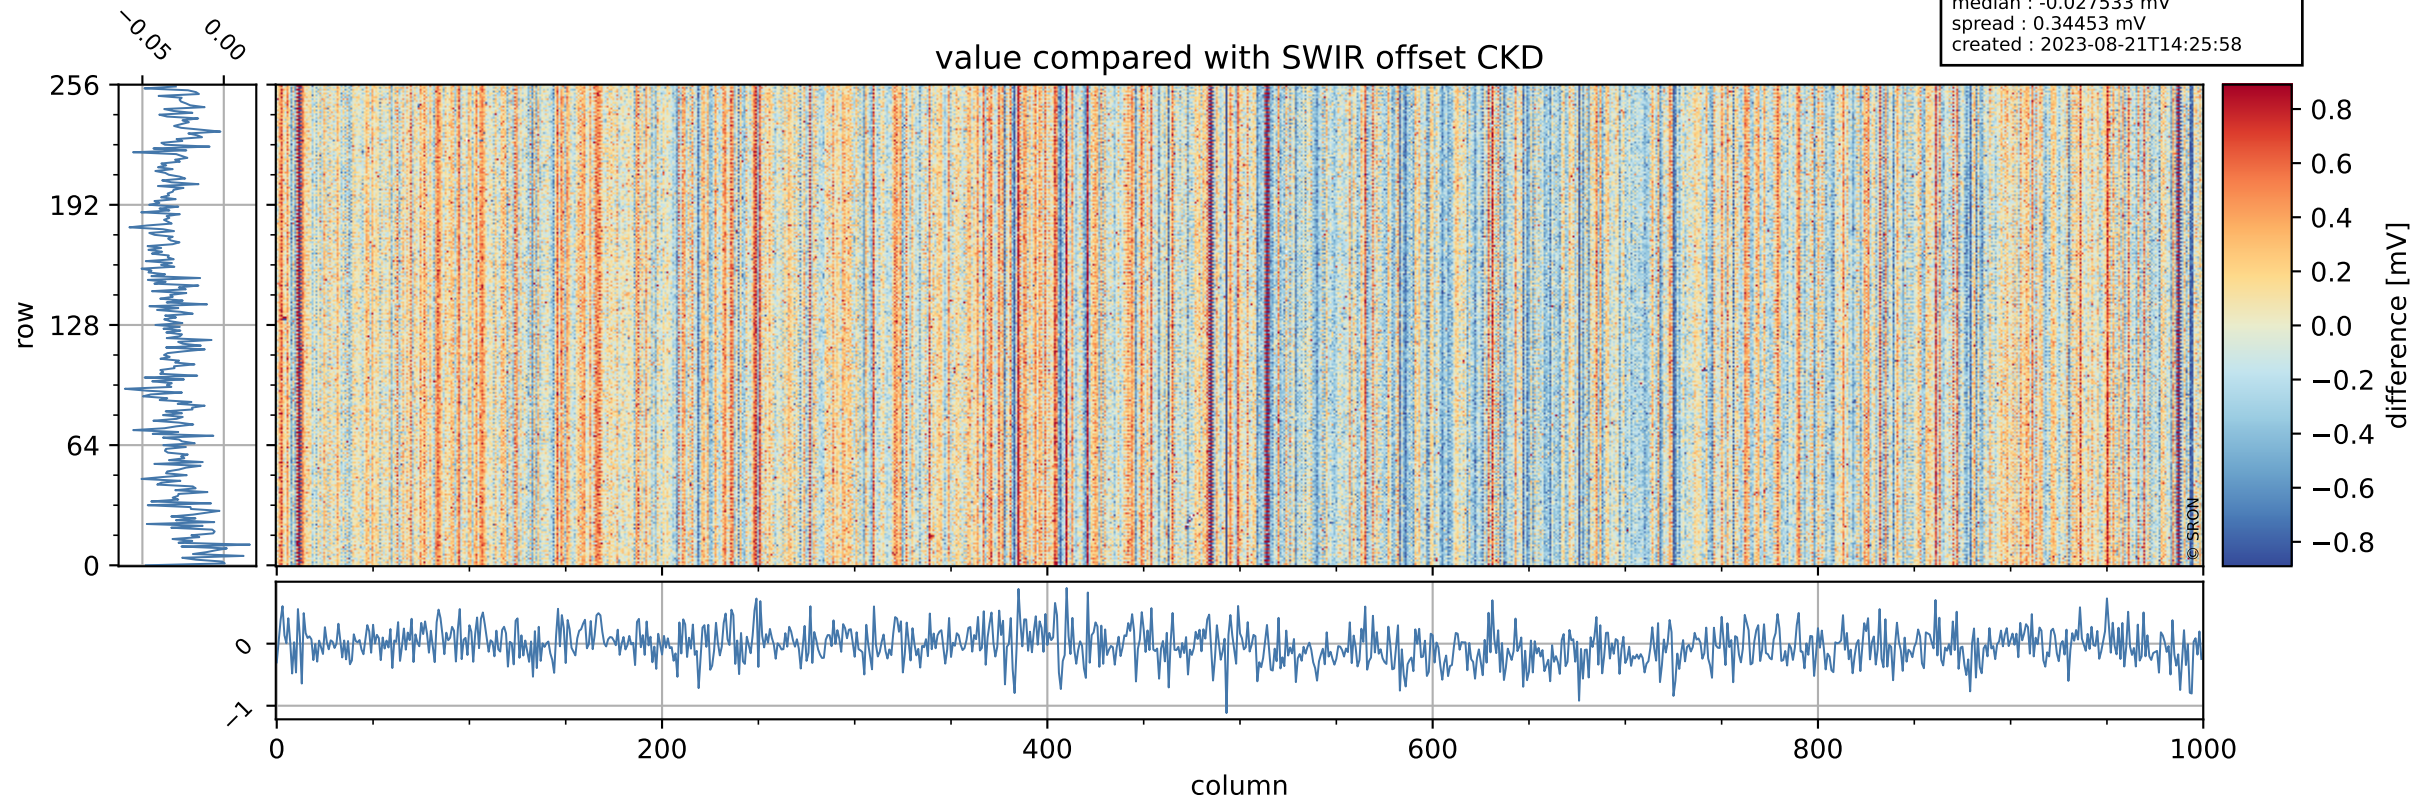

## value detector map

# Tropomi SWIR offset (official)

orbits : 19 in [8422, 8467]  
coverage : 2019-05-30 / 2019-06-02  
median : 0.034959 mV  
spread : 0.020578 mV  
created : 2023-08-21T14:25:57

# Tropomi SWIR offset (official)

orbits : 19 in [8422, 8467]  
coverage : 2019-05-30 / 2019-06-02  
median : -0.027533 mV  
spread : 0.34453 mV  
created : 2023-08-21T14:25:58

value compared with SWIR offset CKD

# Tropomi SWIR offset (official) ground-tracks of Sentinel-5P

orbits : 19 in [8422, 8467]  
coverage : 2019-05-30 / 2019-06-02  
created : 2023-08-21T14:25:58