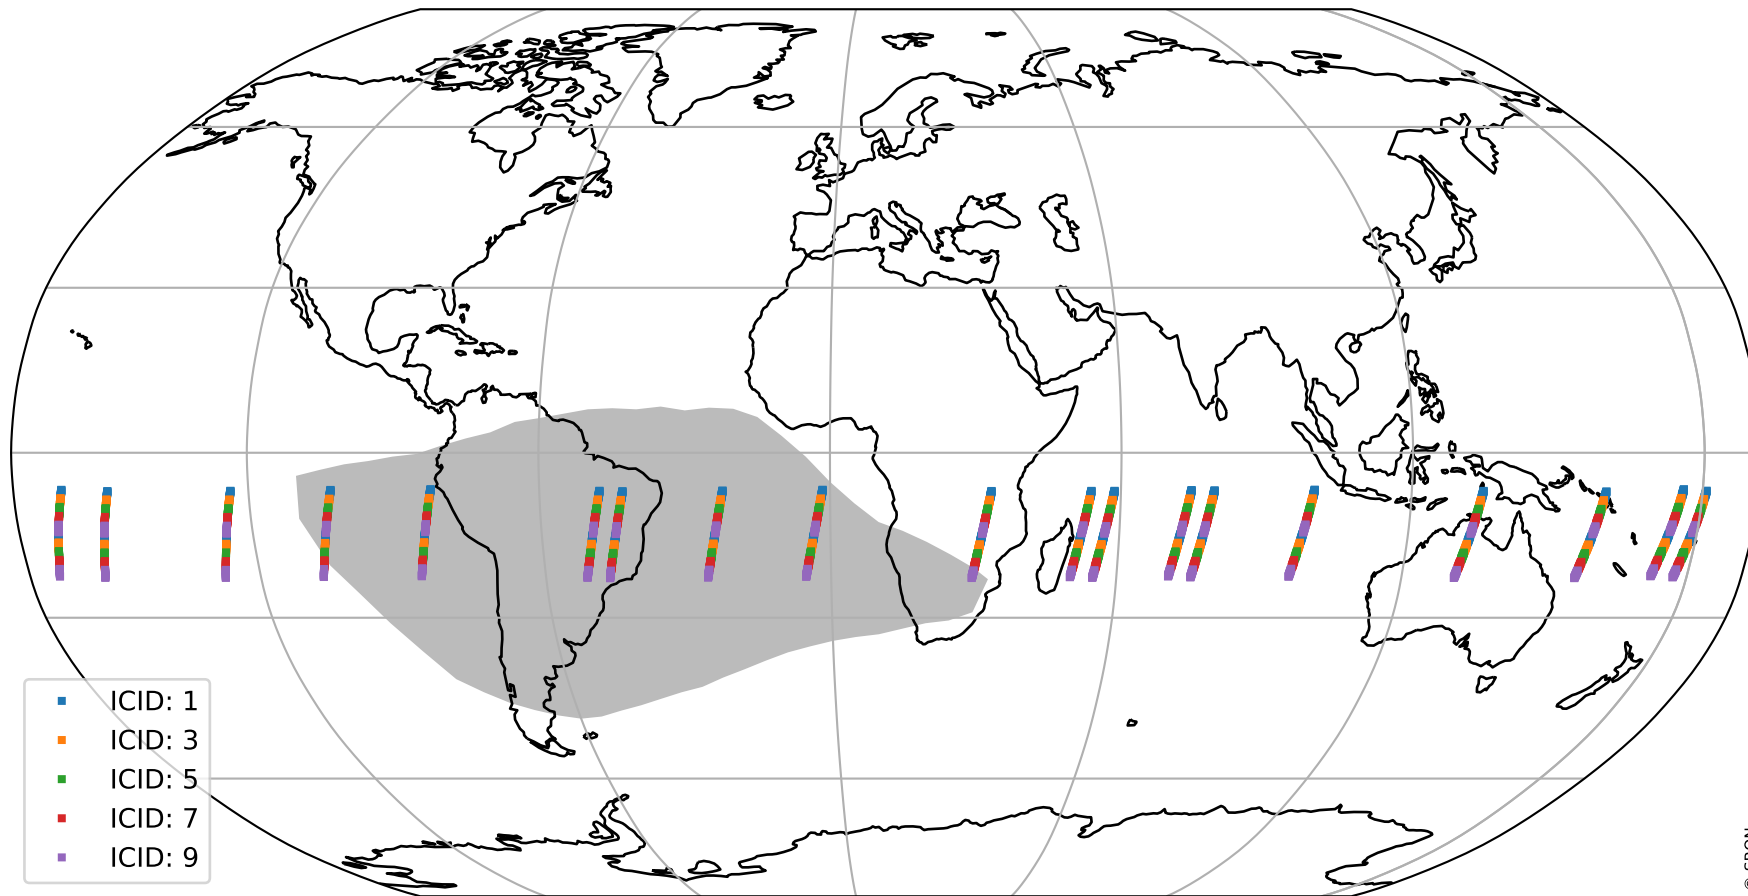

# Tropomi SWIR offset (official)

orbits : 19 in [8422, 8467]  
coverage : 2019-05-30 / 2019-06-02  
median : 0.034959 mV  
spread : 0.020578 mV  
created : 2023-08-21T14:25:57

# Tropomi SWIR offset (official)

orbits : 19 in [8422, 8467]  
coverage : 2019-05-30 / 2019-06-02  
median : -0.027533 mV  
spread : 0.34453 mV  
created : 2023-08-21T14:25:58

value compared with SWIR offset CKD

# Tropomi SWIR offset (official) ground-tracks of Sentinel-5P

orbits : 19 in [8422, 8467]  
coverage : 2019-05-30 / 2019-06-02  
created : 2023-08-21T14:25:58

# Tropomi SWIR offset (official)

orbits : [2827, 8467]  
coverage : 2018-04-30 / 2019-06-02  
created : 2023-08-21T14:25:58