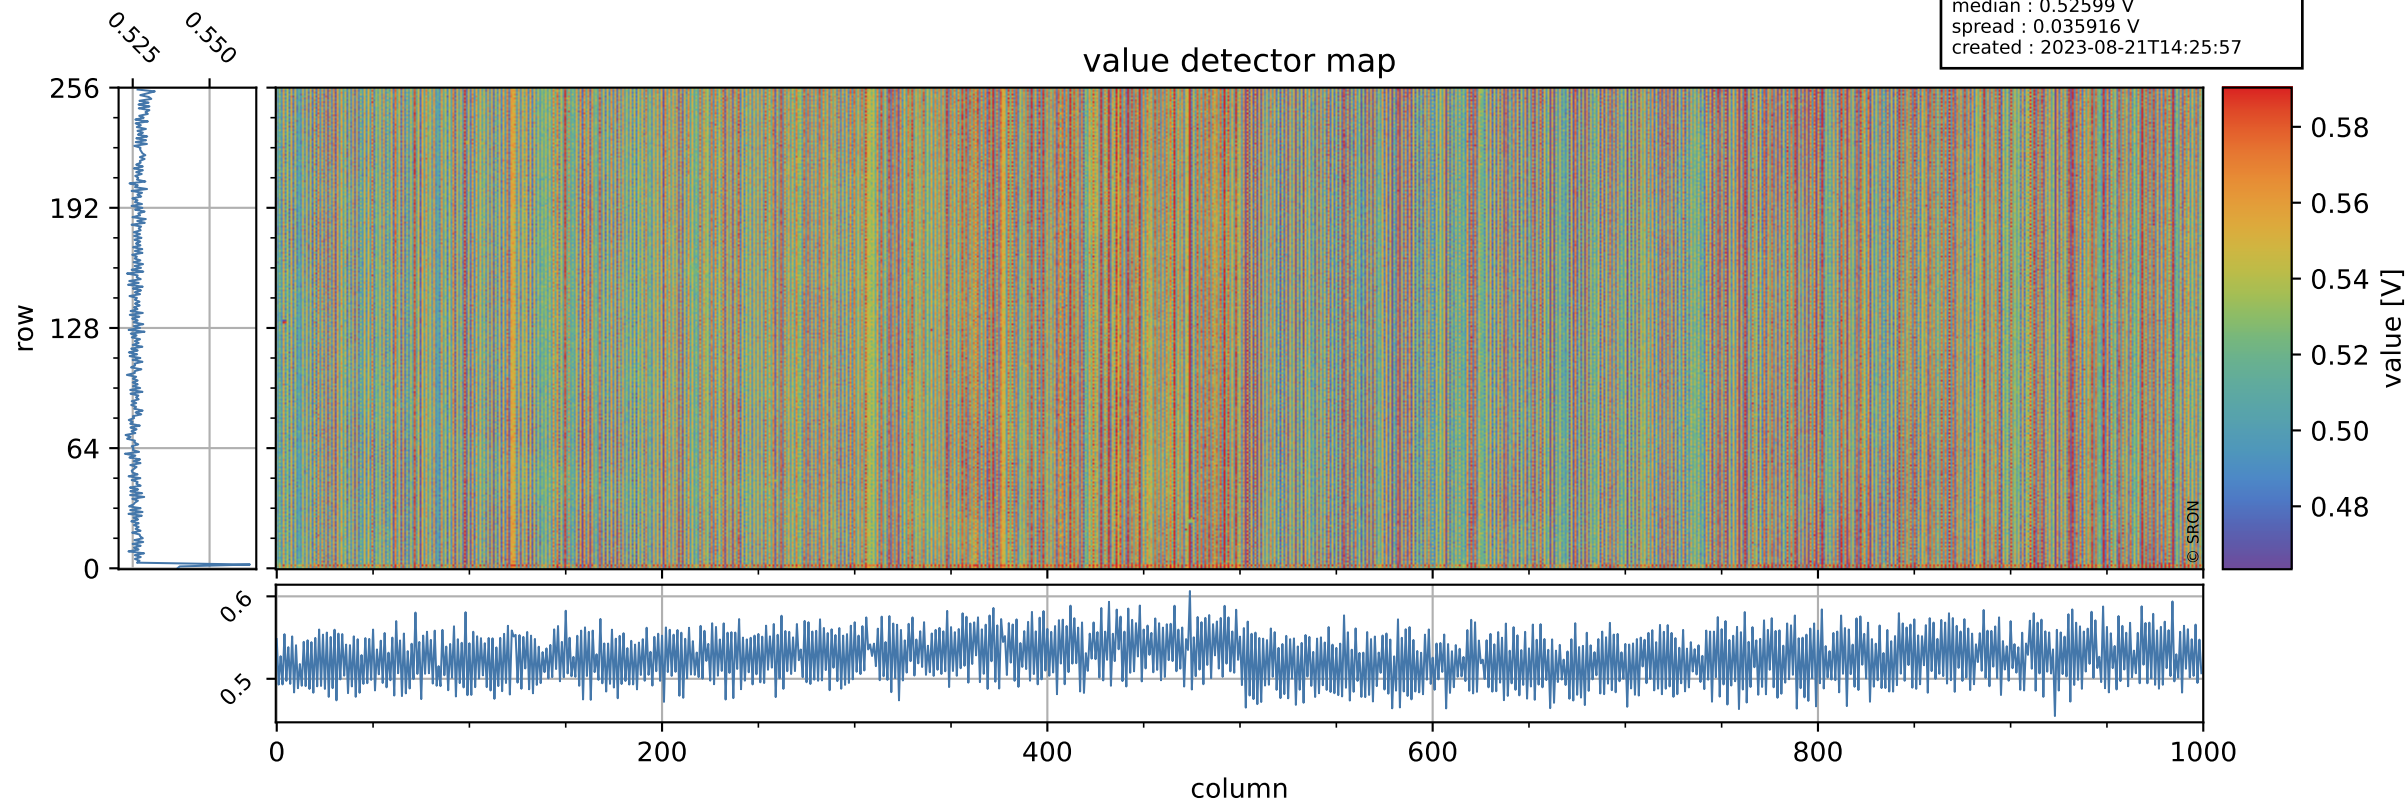

# Tropomi SWIR offset (official)

orbits : 19 in [8422, 8467]  
coverage : 2019-05-30 / 2019-06-02  
median : 0.52599 V  
spread : 0.035916 V  
created : 2023-08-21T14:25:57

## value detector map

# Tropomi SWIR offset (official)

orbits : 19 in [8422, 8467]  
coverage : 2019-05-30 / 2019-06-02  
median : 0.034959 mV  
spread : 0.020578 mV  
created : 2023-08-21T14:25:57

# Tropomi SWIR offset (official) ground-tracks of Sentinel-5P

orbits : 19 in [8422, 8467]  
coverage : 2019-05-30 / 2019-06-02  
created : 2023-08-21T14:25:58