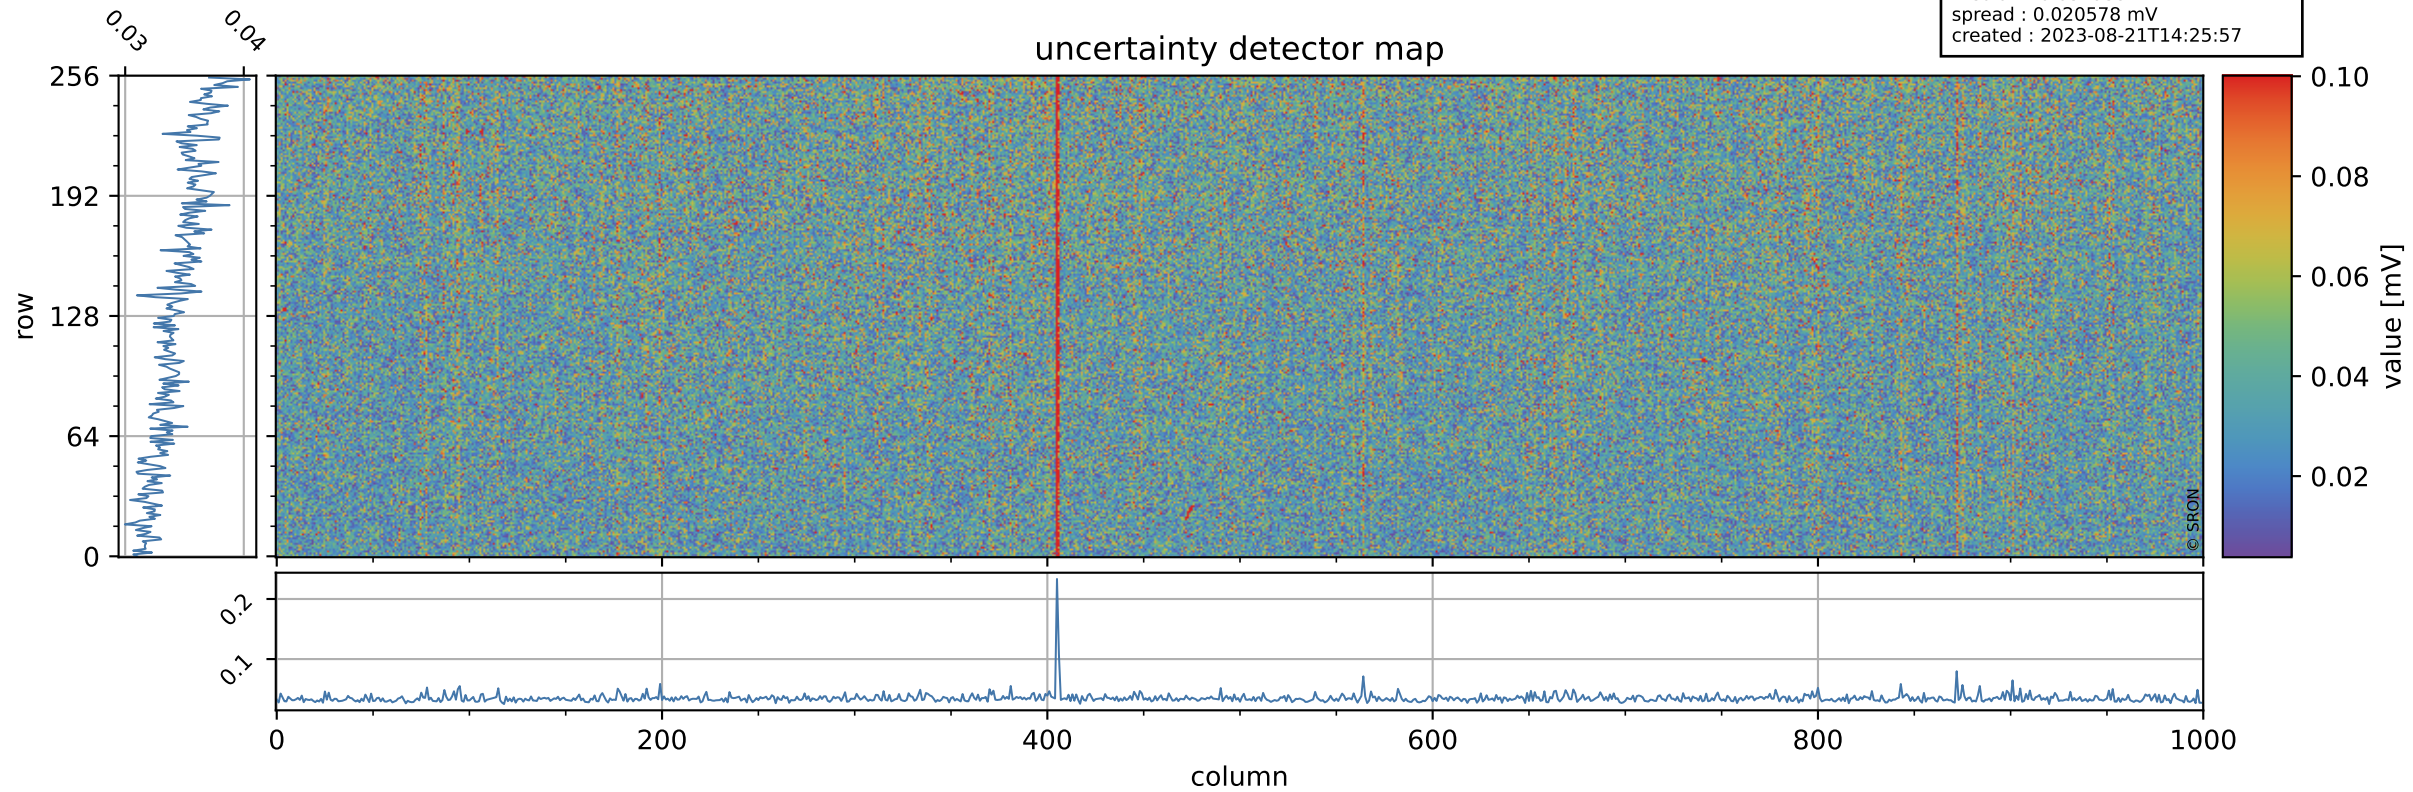

# Tropomi SWIR offset (official)

orbits : 19 in [8422, 8467]  
coverage : 2019-05-30 / 2019-06-02  
median : 0.52599 V  
spread : 0.035916 V  
created : 2023-08-21T14:25:57

## value detector map

# Tropomi SWIR offset (official)

orbits : 19 in [8422, 8467]  
coverage : 2019-05-30 / 2019-06-02  
median : 0.034959 mV  
spread : 0.020578 mV  
created : 2023-08-21T14:25:57

# Tropomi SWIR offset (official) ground-tracks of Sentinel-5P

orbits : 19 in [8422, 8467]  
coverage : 2019-05-30 / 2019-06-02  
created : 2023-08-21T14:25:58