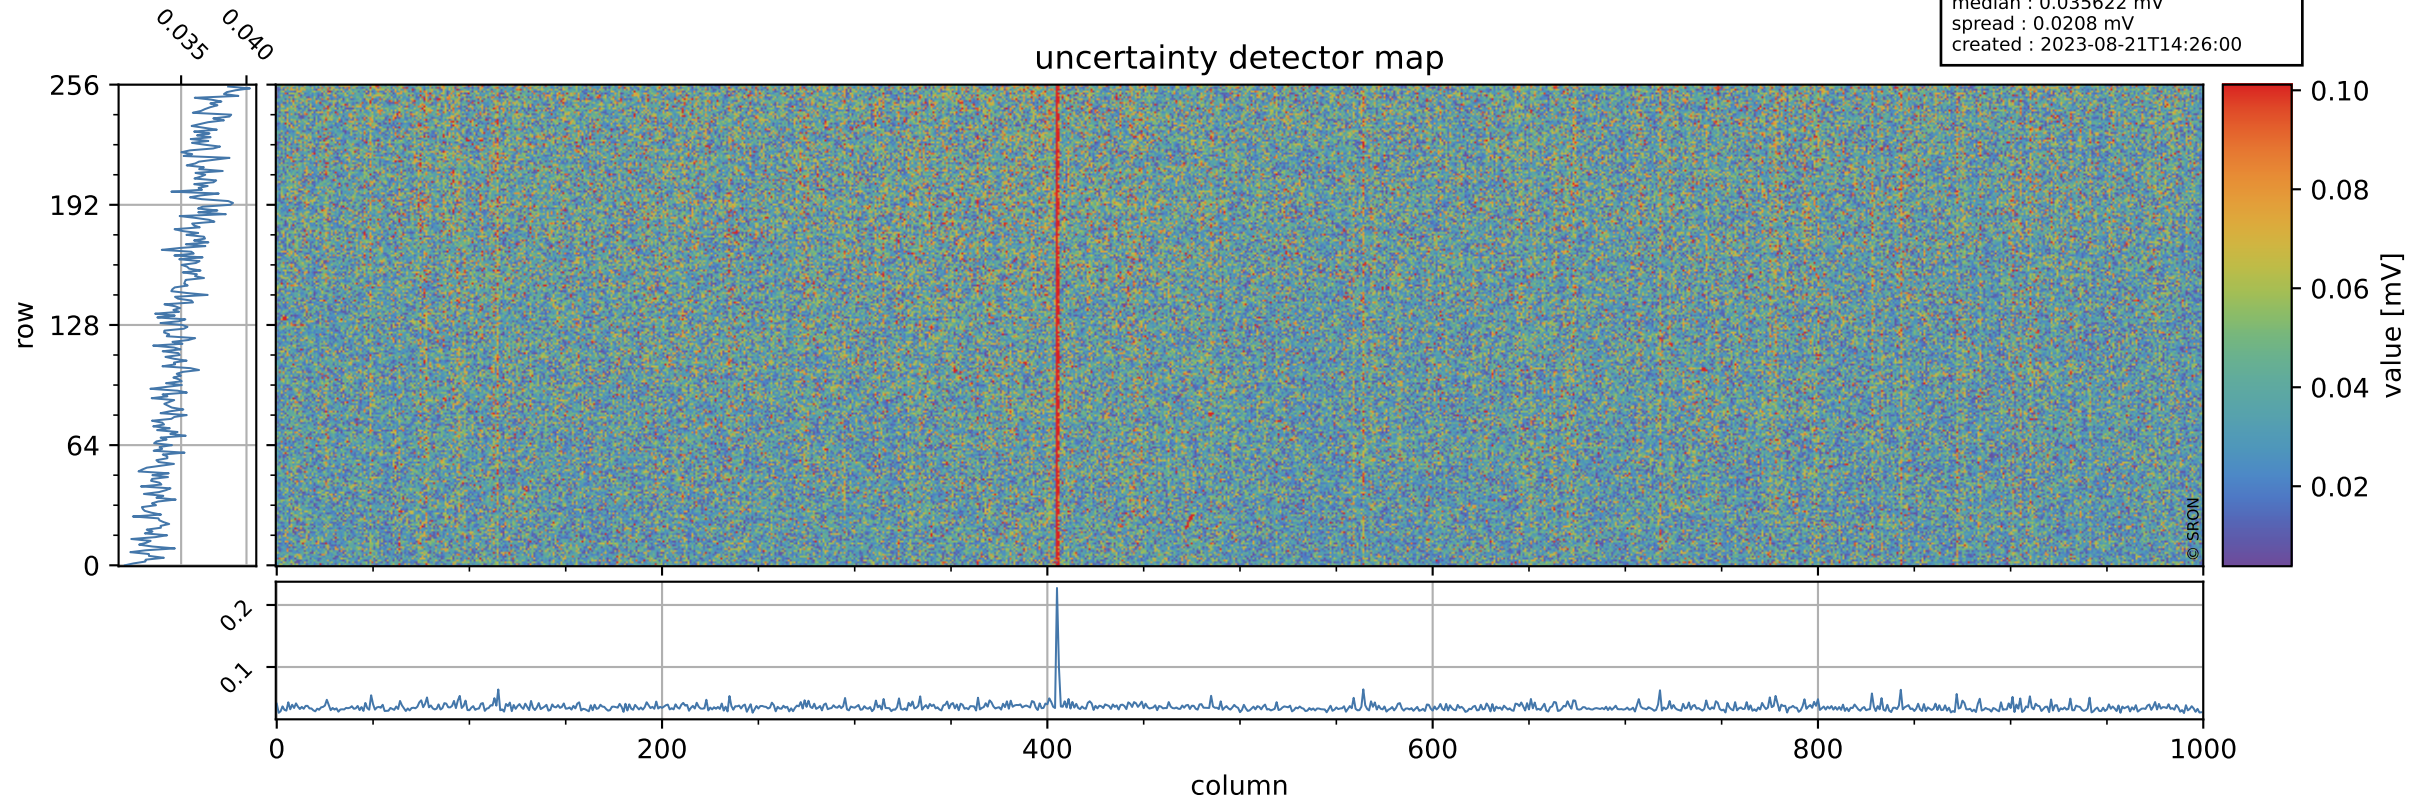

Tropomi SWIR offset (official)

orbits : 19 in [8437, 8482]
coverage : 2019-05-31 / 2019-06-03
median : 0.52598 V
spread : 0.035917 V
created : 2023-08-21T14:26:00

value detector map

Tropomi SWIR offset (official)

orbits : 19 in [8437, 8482]
coverage : 2019-05-31 / 2019-06-03
median : 0.035622 mV
spread : 0.0208 mV
created : 2023-08-21T14:26:00

uncertainty detector map

Tropomi SWIR offset (official)

orbits : 19 in [8437, 8482]
coverage : 2019-05-31 / 2019-06-03
median : -0.03687 mV
spread : 0.34407 mV
created : 2023-08-21T14:26:00

value compared with SWIR offset CKD

Tropomi SWIR offset (official) ground-tracks of Sentinel-5P

orbits : 19 in [8437, 8482]
coverage : 2019-05-31 / 2019-06-03
created : 2023-08-21T14:26:01

Tropomi SWIR offset (official)

orbits : [2827, 8482]
coverage : 2018-04-30 / 2019-06-03
created : 2023-08-21T14:26:01

trend of detector median & temperatures