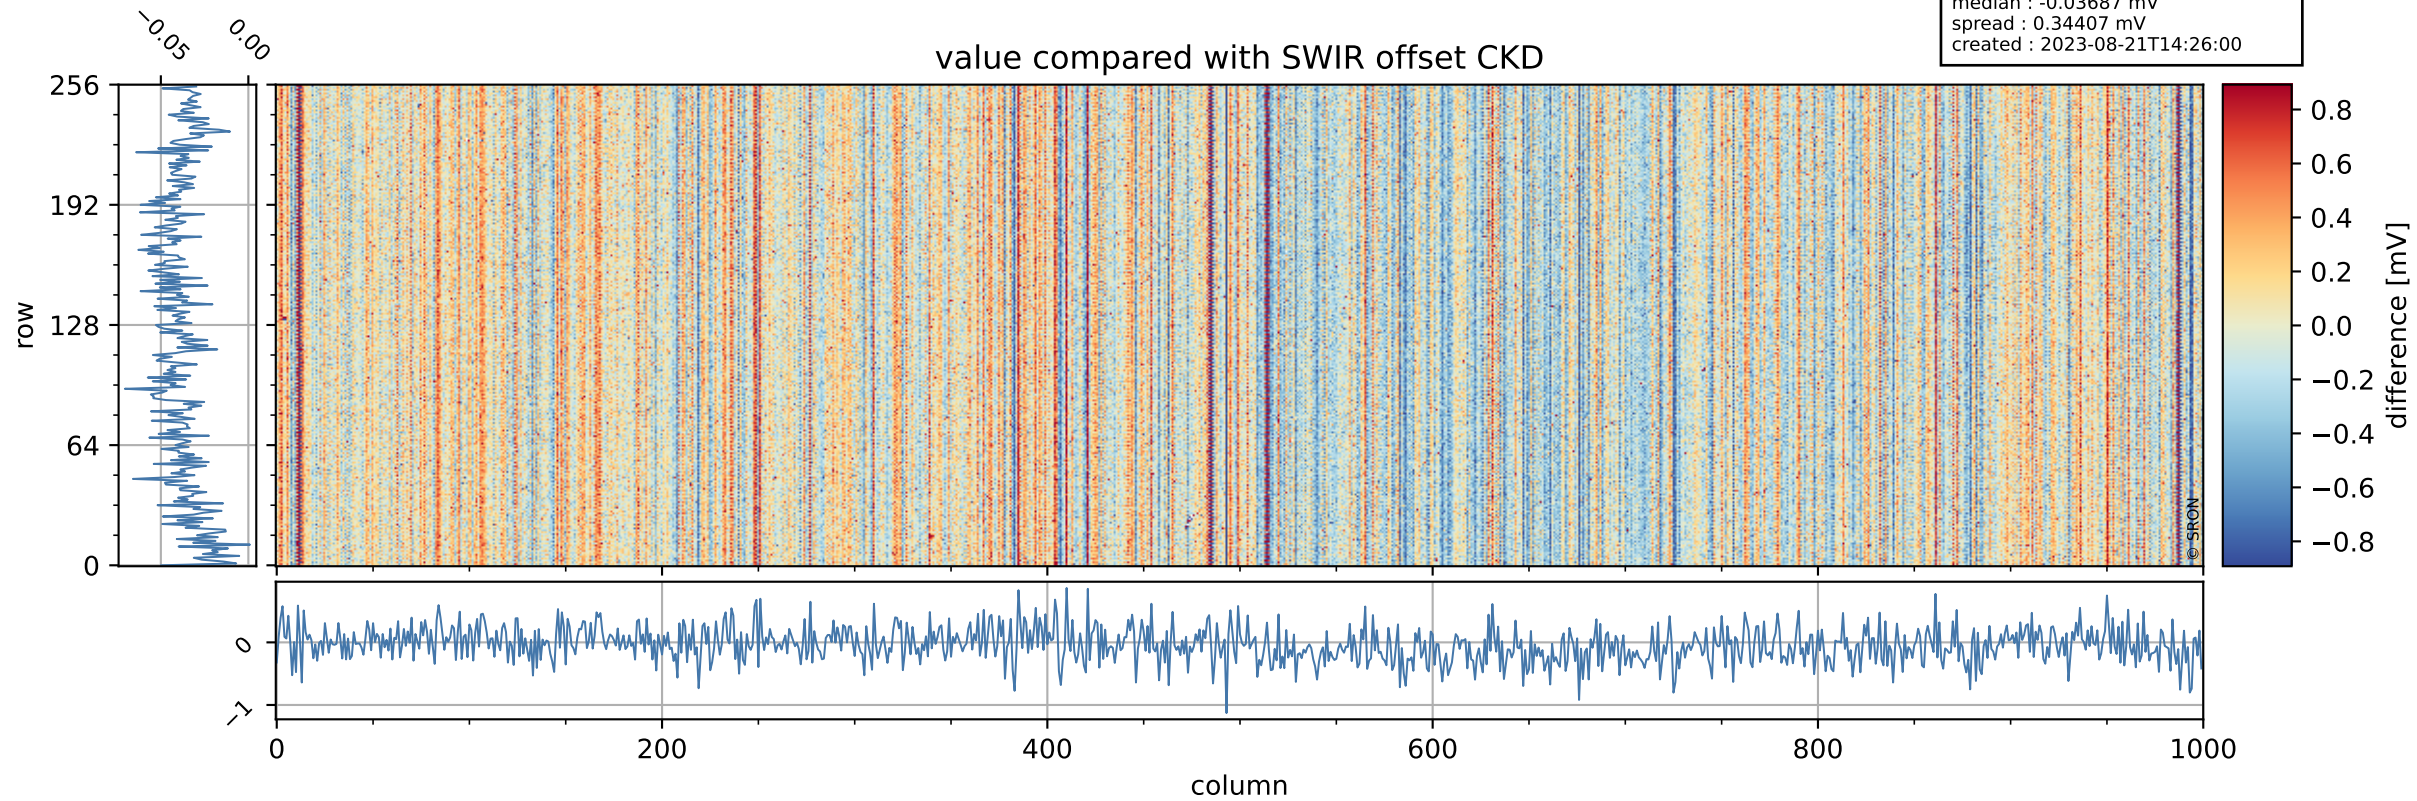

Tropomi SWIR offset (official)

orbits : 19 in [8437, 8482]
coverage : 2019-05-31 / 2019-06-03
median : 0.52598 V
spread : 0.035917 V
created : 2023-08-21T14:26:00

value detector map

Tropomi SWIR offset (official)

orbits : 19 in [8437, 8482]
coverage : 2019-05-31 / 2019-06-03
median : 0.035622 mV
spread : 0.0208 mV
created : 2023-08-21T14:26:00

uncertainty detector map

Tropomi SWIR offset (official)

orbits : 19 in [8437, 8482]
coverage : 2019-05-31 / 2019-06-03
median : -0.03687 mV
spread : 0.34407 mV
created : 2023-08-21T14:26:00

value compared with SWIR offset CKD

Tropomi SWIR offset (official) ground-tracks of Sentinel-5P

orbits : 19 in [8437, 8482]
coverage : 2019-05-31 / 2019-06-03
created : 2023-08-21T14:26:01

Tropomi SWIR offset (official)

orbits : [2827, 8482]
coverage : 2018-04-30 / 2019-06-03
created : 2023-08-21T14:26:01

trend of detector median & temperatures