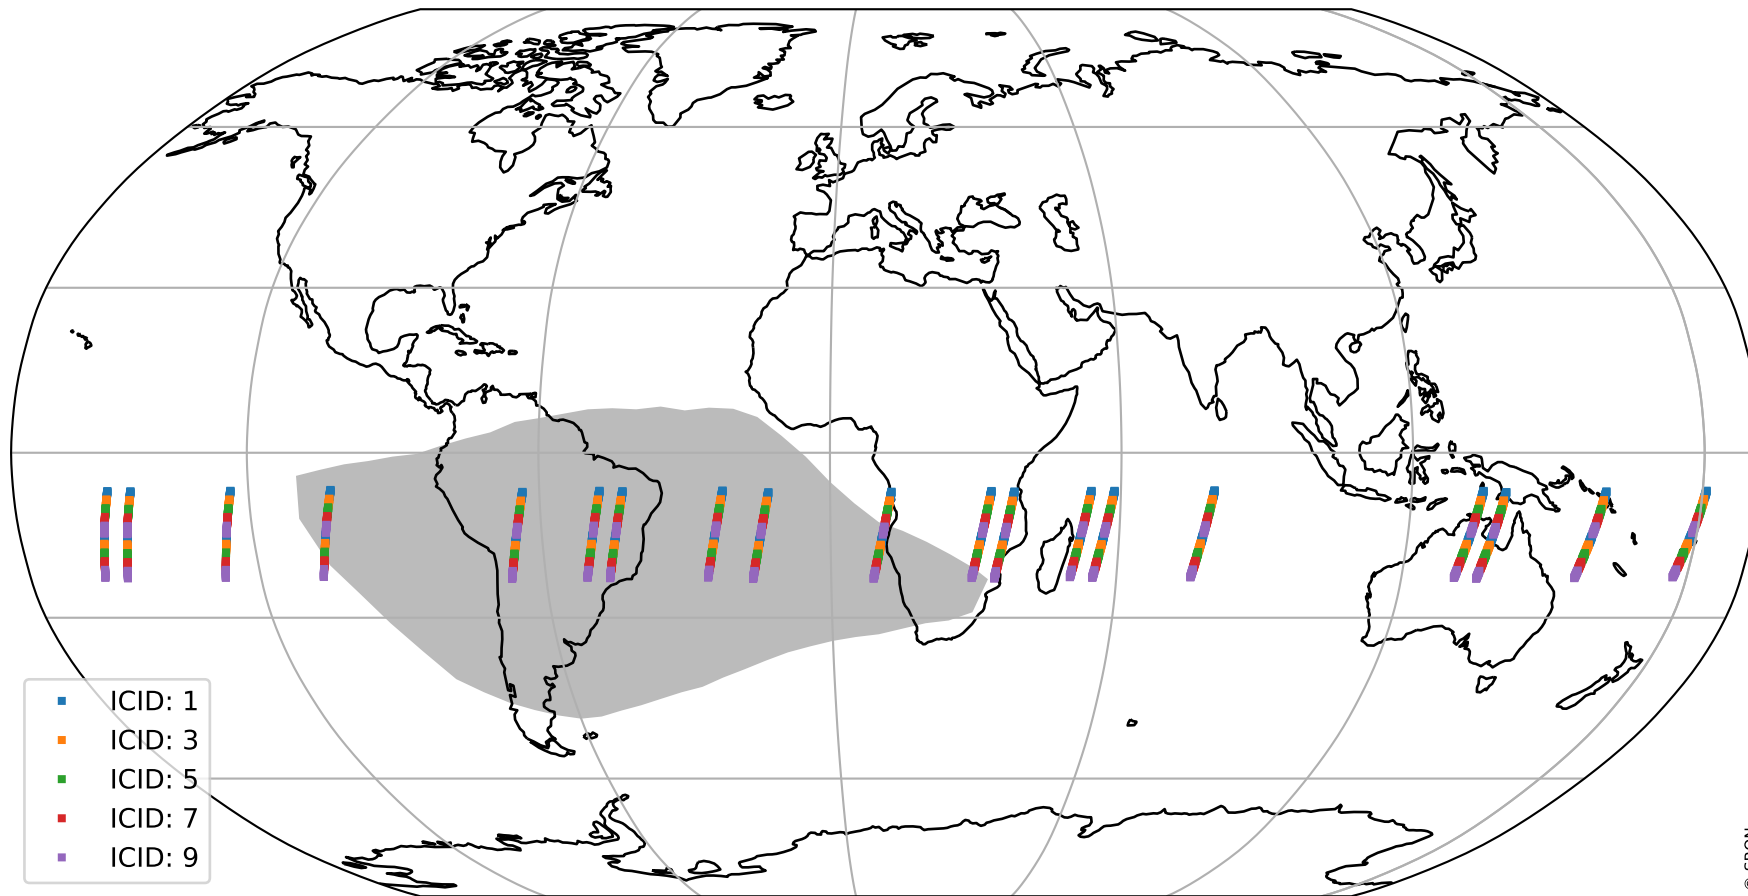

Tropomi SWIR offset (official)

orbits : 19 in [8437, 8482]
coverage : 2019-05-31 / 2019-06-03
median : 0.52598 V
spread : 0.035917 V
created : 2023-08-21T14:26:00

value detector map

Tropomi SWIR offset (official)

orbits : 19 in [8437, 8482]
coverage : 2019-05-31 / 2019-06-03
median : 0.035622 mV
spread : 0.0208 mV
created : 2023-08-21T14:26:00

uncertainty detector map

Tropomi SWIR offset (official)

orbits : 19 in [8437, 8482]
coverage : 2019-05-31 / 2019-06-03
median : -0.03687 mV
spread : 0.34407 mV
created : 2023-08-21T14:26:00

value compared with SWIR offset CKD

Tropomi SWIR offset (official) ground-tracks of Sentinel-5P

orbits : 19 in [8437, 8482]
coverage : 2019-05-31 / 2019-06-03
created : 2023-08-21T14:26:01

Tropomi SWIR offset (official)

orbits : [2827, 8482]
coverage : 2018-04-30 / 2019-06-03
created : 2023-08-21T14:26:01

trend of detector median & temperatures