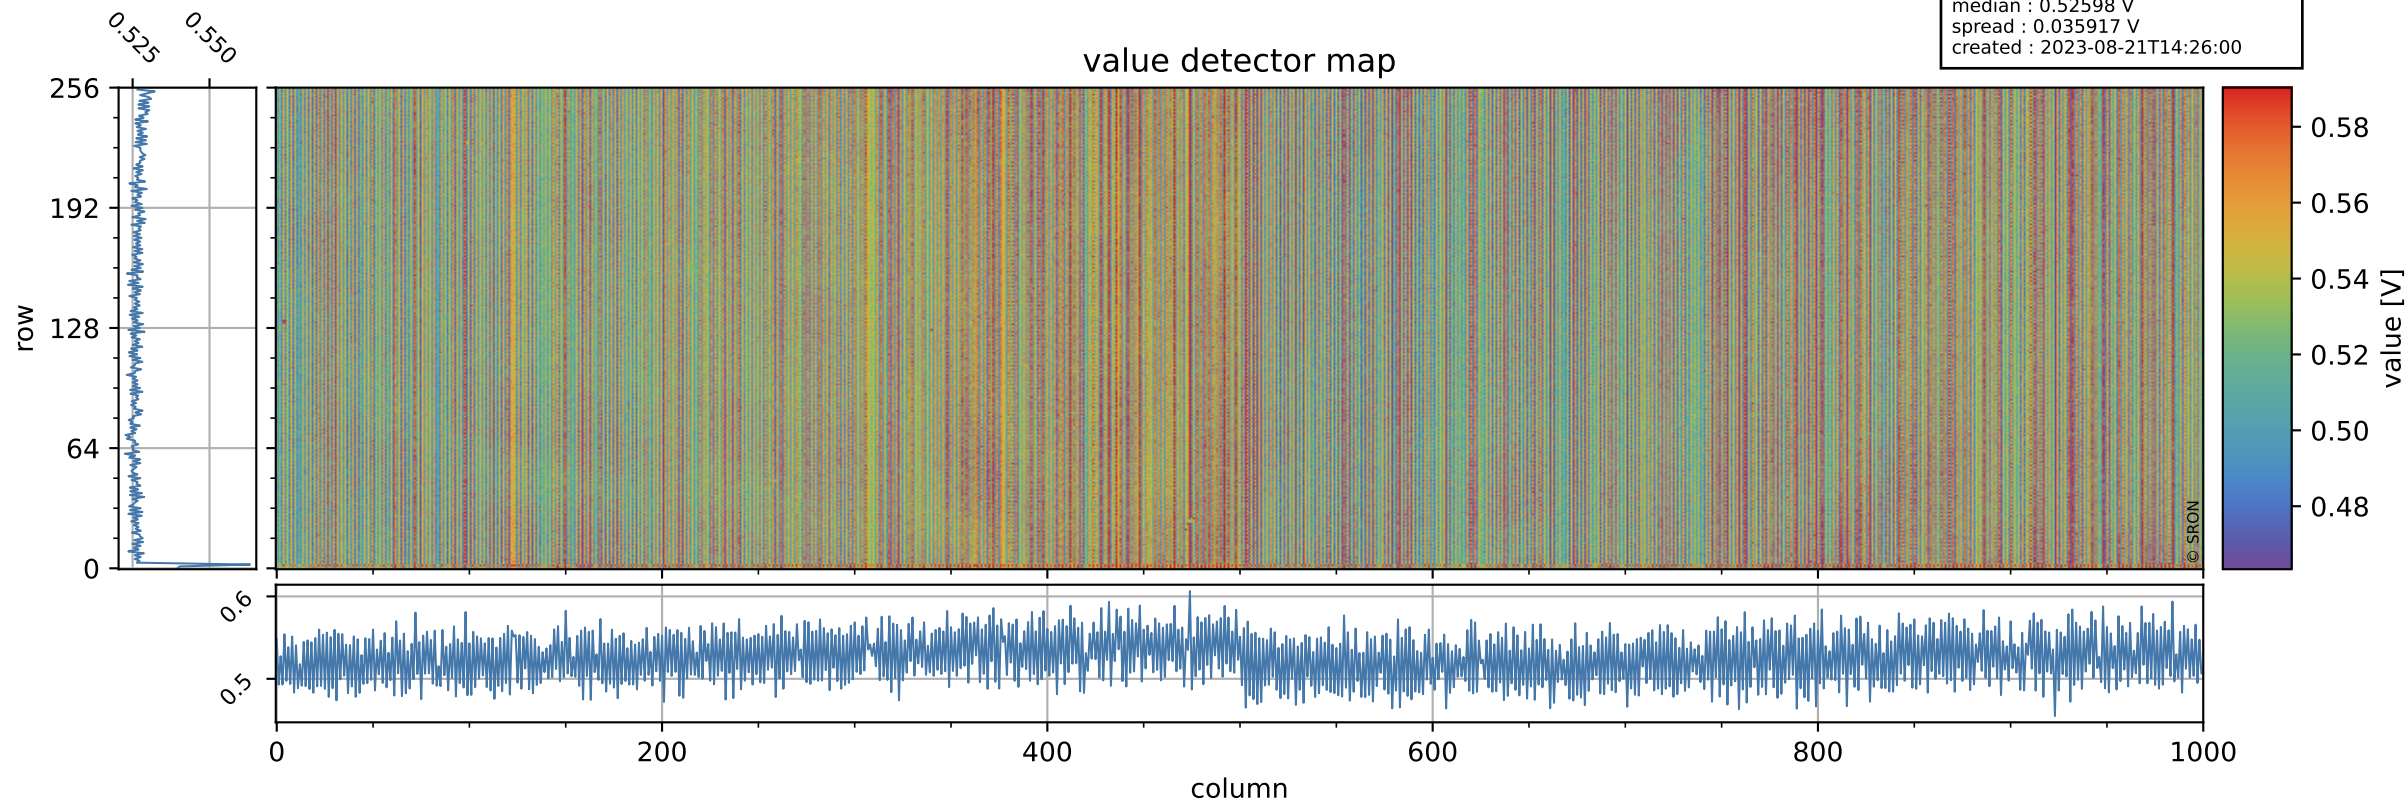

Tropomi SWIR offset (official)

orbits : 19 in [8437, 8482]
coverage : 2019-05-31 / 2019-06-03
median : 0.52598 V
spread : 0.035917 V
created : 2023-08-21T14:26:00

value detector map

Tropomi SWIR offset (official)

orbits : 19 in [8437, 8482]
coverage : 2019-05-31 / 2019-06-03
median : 0.035622 mV
spread : 0.0208 mV
created : 2023-08-21T14:26:00

uncertainty detector map

Tropomi SWIR offset (official)

orbits : 19 in [8437, 8482]
coverage : 2019-05-31 / 2019-06-03
median : -0.03687 mV
spread : 0.34407 mV
created : 2023-08-21T14:26:00

value compared with SWIR offset CKD

Tropomi SWIR offset (official) ground-tracks of Sentinel-5P

orbits : 19 in [8437, 8482]
coverage : 2019-05-31 / 2019-06-03
created : 2023-08-21T14:26:01

Tropomi SWIR offset (official)

orbits : [2827, 8482]
coverage : 2018-04-30 / 2019-06-03
created : 2023-08-21T14:26:01

trend of detector median & temperatures