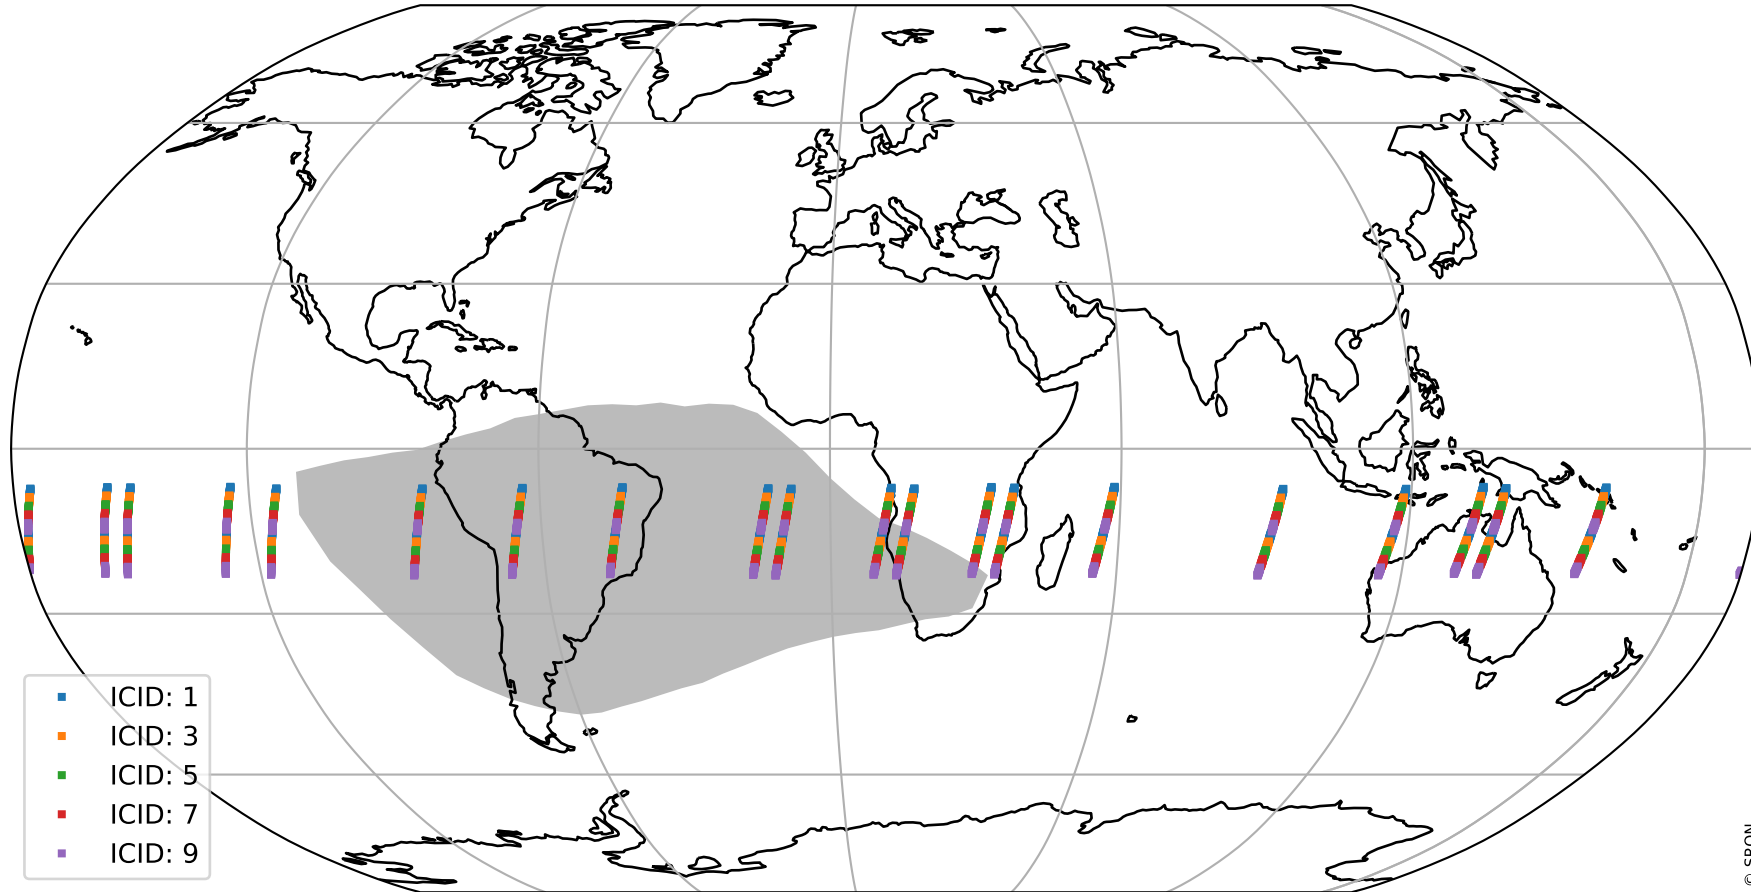

# Tropomi SWIR offset (official)

orbits : 20 in [8452, 8497]  
coverage : 2019-06-01 / 2019-06-04  
median : 33.181  $\mu\text{V}$   
spread : 19.492  $\mu\text{V}$   
created : 2023-08-21T14:26:03

# Tropomi SWIR offset (official)

orbits : 20 in [8452, 8497]  
coverage : 2019-06-01 / 2019-06-04  
median : -0.044592 mV  
spread : 0.34165 mV  
created : 2023-08-21T14:26:03

value compared with SWIR offset CKD

# Tropomi SWIR offset (official) ground-tracks of Sentinel-5P

orbits : 20 in [8452, 8497]  
coverage : 2019-06-01 / 2019-06-04  
created : 2023-08-21T14:26:04

# Tropomi SWIR offset (official)

orbits : [2827, 8497]  
coverage : 2018-04-30 / 2019-06-04  
created : 2023-08-21T14:26:04