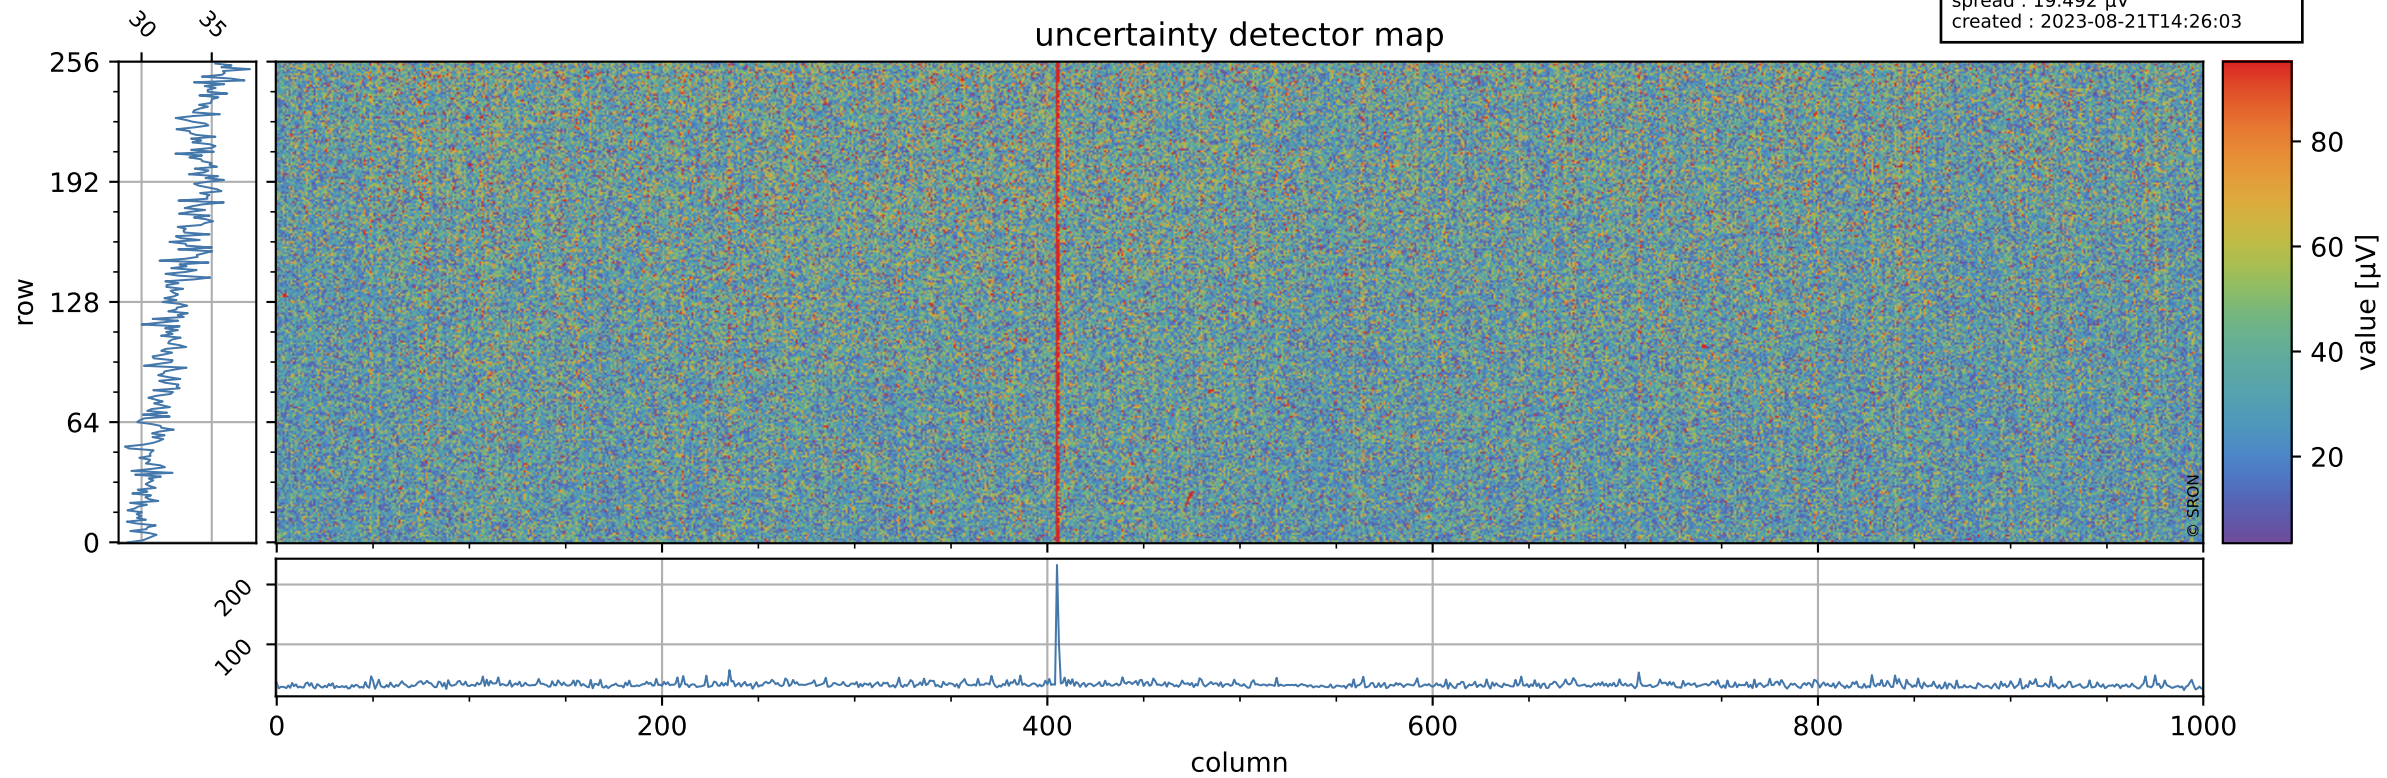

# Tropomi SWIR offset (official)

orbits : 20 in [8452, 8497]  
coverage : 2019-06-01 / 2019-06-04  
median : 0.52598 V  
spread : 0.035918 V  
created : 2023-08-21T14:26:02

## value detector map

# Tropomi SWIR offset (official)

orbits : 20 in [8452, 8497]  
coverage : 2019-06-01 / 2019-06-04  
median : 33.181  $\mu\text{V}$   
spread : 19.492  $\mu\text{V}$   
created : 2023-08-21T14:26:03

# Tropomi SWIR offset (official) ground-tracks of Sentinel-5P

orbits : 20 in [8452, 8497]  
coverage : 2019-06-01 / 2019-06-04  
created : 2023-08-21T14:26:04