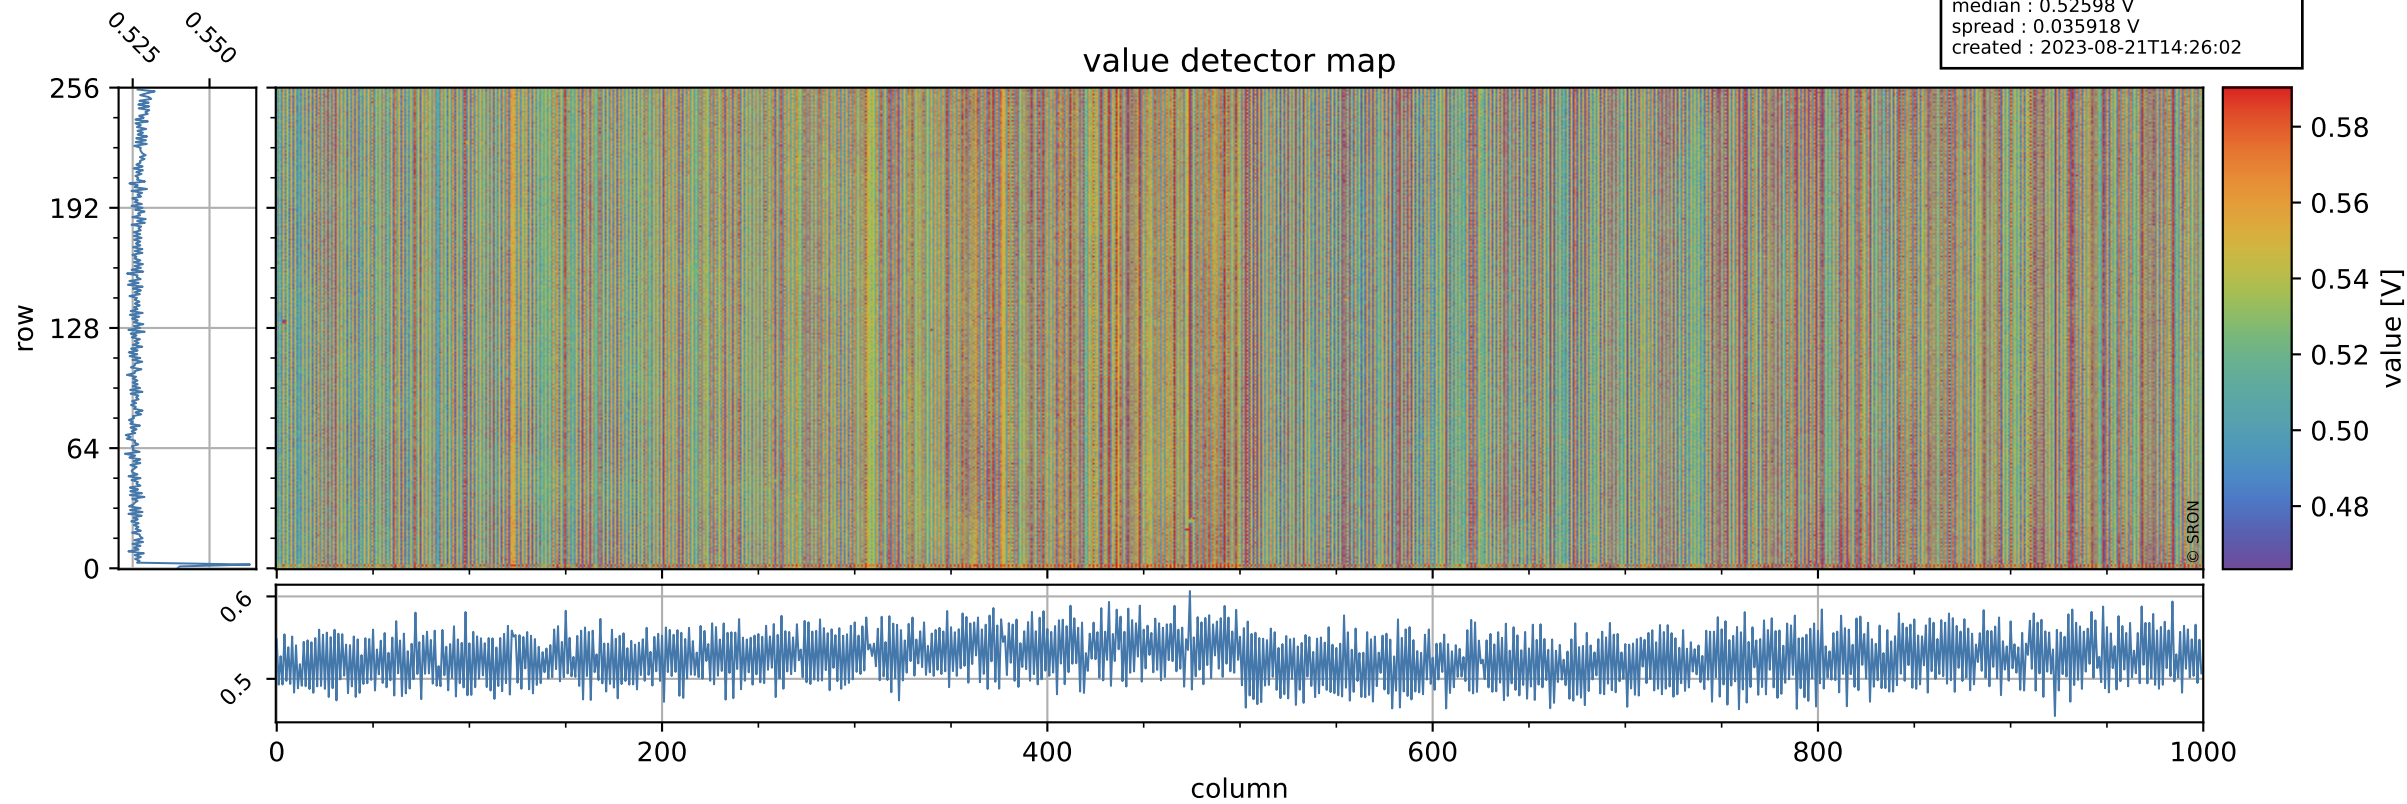

# Tropomi SWIR offset (official)

orbits : 20 in [8452, 8497]  
coverage : 2019-06-01 / 2019-06-04  
median : 0.52598 V  
spread : 0.035918 V  
created : 2023-08-21T14:26:02

## value detector map

# Tropomi SWIR offset (official)

orbits : 20 in [8452, 8497]  
coverage : 2019-06-01 / 2019-06-04  
median : 33.181  $\mu\text{V}$   
spread : 19.492  $\mu\text{V}$   
created : 2023-08-21T14:26:03

# Tropomi SWIR offset (official) ground-tracks of Sentinel-5P

orbits : 20 in [8452, 8497]  
coverage : 2019-06-01 / 2019-06-04  
created : 2023-08-21T14:26:04