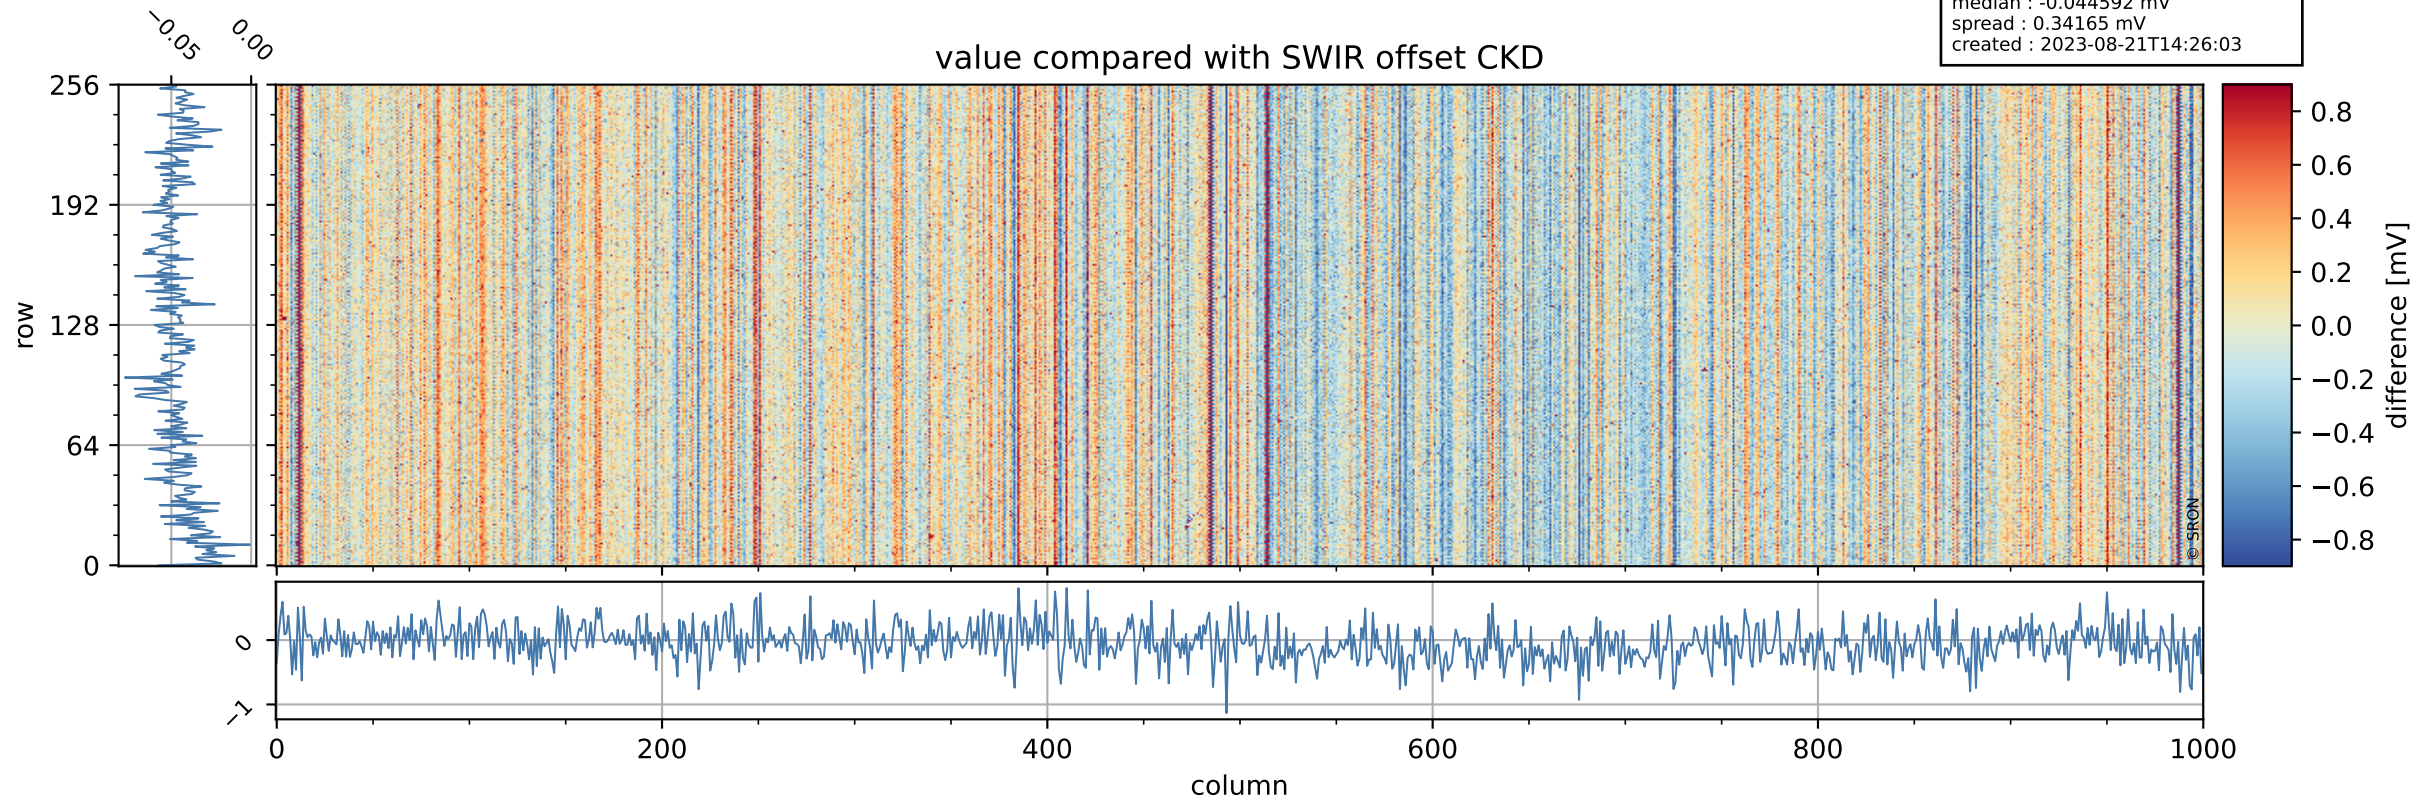

## value detector map

# Tropomi SWIR offset (official)

orbits : 20 in [8452, 8497]  
coverage : 2019-06-01 / 2019-06-04  
median : 33.181  $\mu\text{V}$   
spread : 19.492  $\mu\text{V}$   
created : 2023-08-21T14:26:03

# Tropomi SWIR offset (official)

orbits : 20 in [8452, 8497]  
coverage : 2019-06-01 / 2019-06-04  
median : -0.044592 mV  
spread : 0.34165 mV  
created : 2023-08-21T14:26:03

value compared with SWIR offset CKD

# Tropomi SWIR offset (official) ground-tracks of Sentinel-5P

orbits : 20 in [8452, 8497]  
coverage : 2019-06-01 / 2019-06-04  
created : 2023-08-21T14:26:04