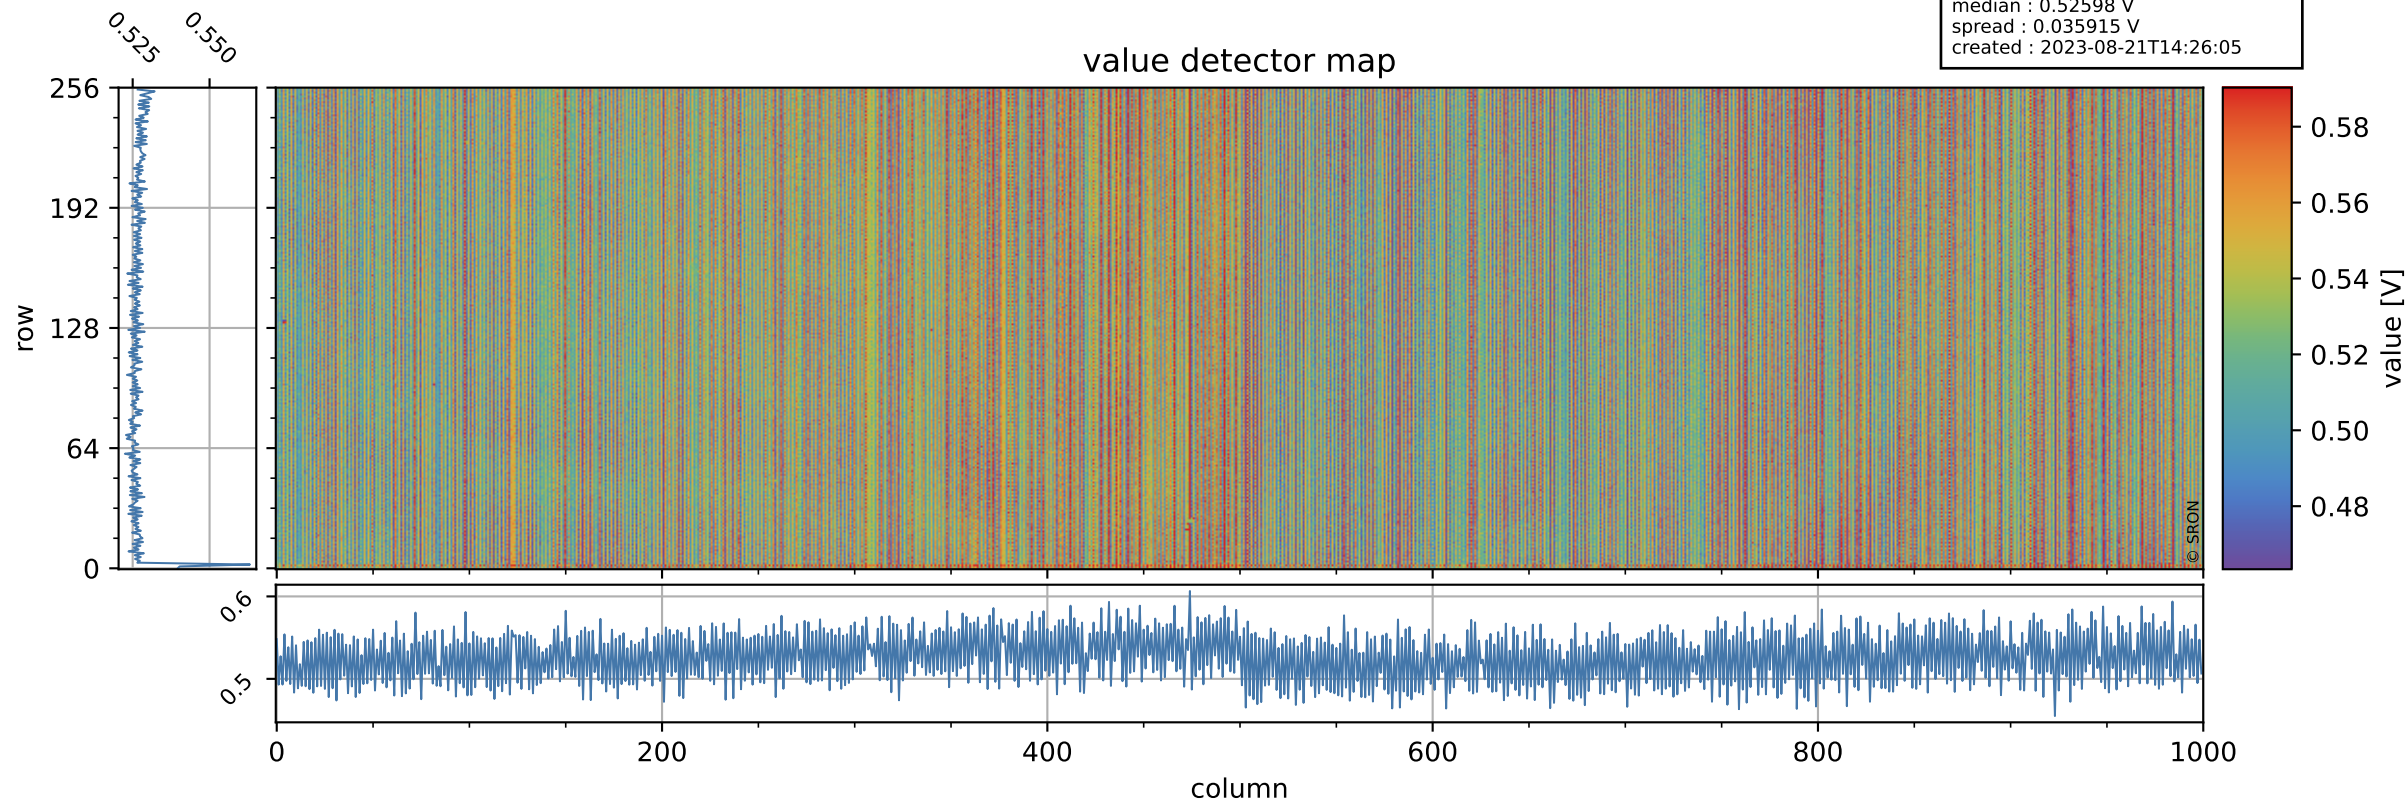

Tropomi SWIR offset (official)

orbits : 19 in [8467, 8512]
coverage : 2019-06-02 / 2019-06-05
median : 0.52598 V
spread : 0.035915 V
created : 2023-08-21T14:26:05

value detector map

Tropomi SWIR offset (official)

orbits : 19 in [8467, 8512]
coverage : 2019-06-02 / 2019-06-05
median : 34.881 μV
spread : 20.425 μV
created : 2023-08-21T14:26:06

Tropomi SWIR offset (official)

orbits : 19 in [8467, 8512]
coverage : 2019-06-02 / 2019-06-05
median : -0.045402 mV
spread : 0.33806 mV
created : 2023-08-21T14:26:06

value compared with SWIR offset CKD

Tropomi SWIR offset (official) ground-tracks of Sentinel-5P

orbits : 19 in [8467, 8512]
coverage : 2019-06-02 / 2019-06-05
created : 2023-08-21T14:26:06

Tropomi SWIR offset (official)

orbits : [2827, 8512]
coverage : 2018-04-30 / 2019-06-05
created : 2023-08-21T14:26:07

trend of detector median & temperatures