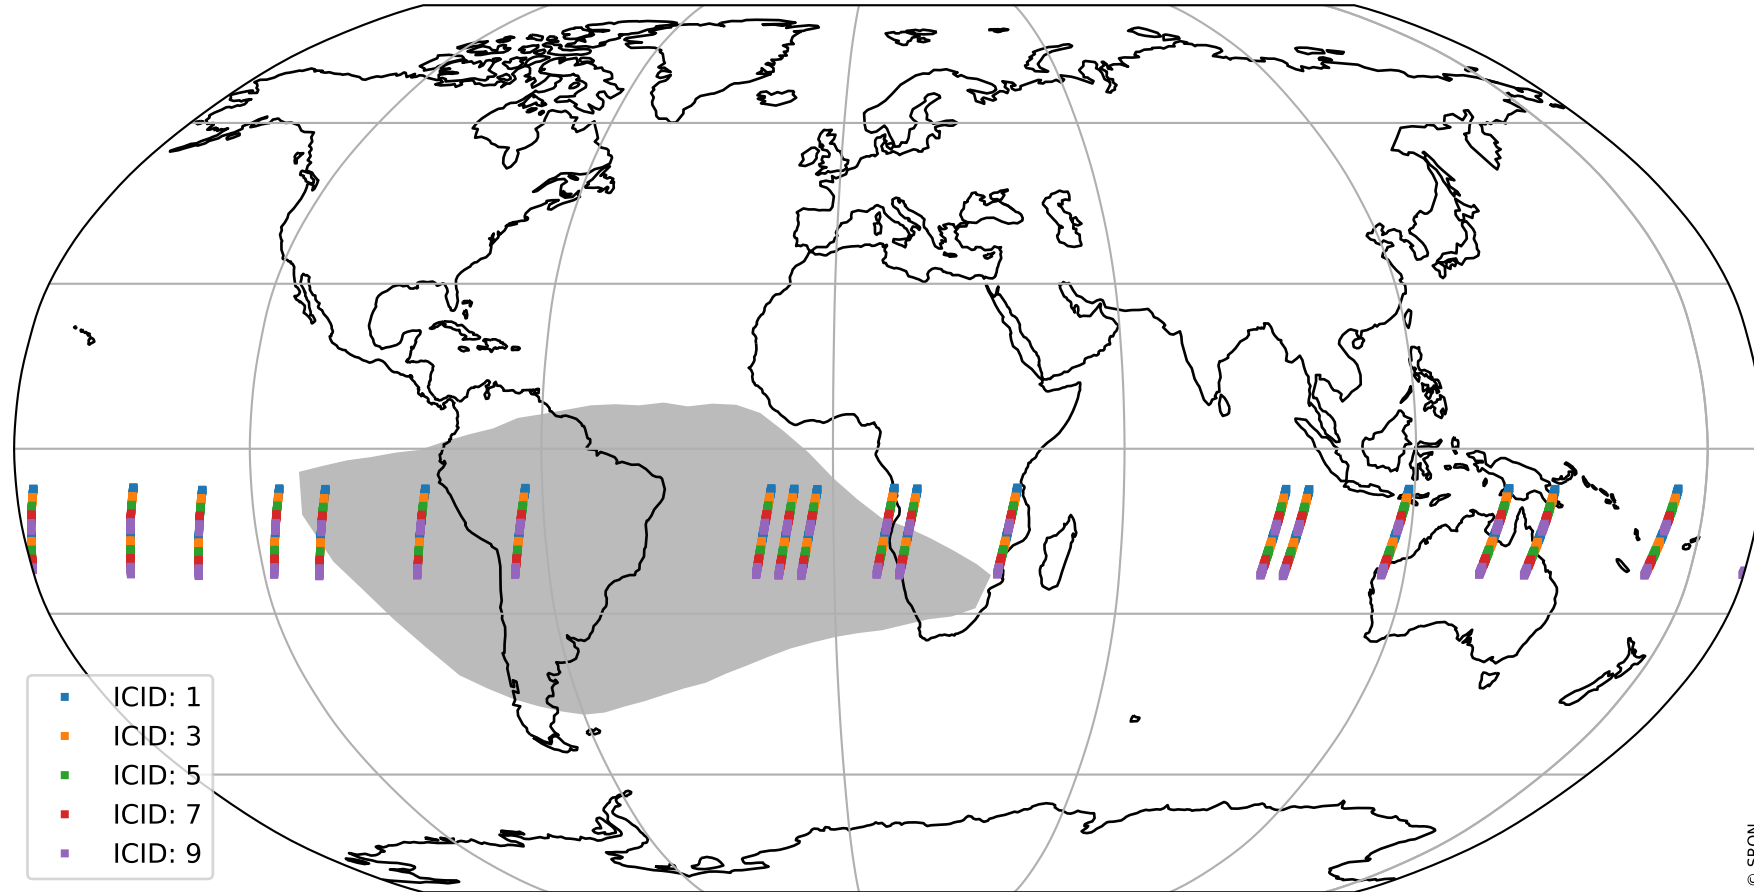

Tropomi SWIR offset (official)

orbits : 19 in [8467, 8512]
coverage : 2019-06-02 / 2019-06-05
median : 0.52598 V
spread : 0.035915 V
created : 2023-08-21T14:26:05

value detector map

Tropomi SWIR offset (official)

orbits : 19 in [8467, 8512]
coverage : 2019-06-02 / 2019-06-05
median : 34.881 μV
spread : 20.425 μV
created : 2023-08-21T14:26:06

Tropomi SWIR offset (official)

orbits : 19 in [8467, 8512]
coverage : 2019-06-02 / 2019-06-05
median : -0.045402 mV
spread : 0.33806 mV
created : 2023-08-21T14:26:06

value compared with SWIR offset CKD

Tropomi SWIR offset (official) ground-tracks of Sentinel-5P

orbits : 19 in [8467, 8512]
coverage : 2019-06-02 / 2019-06-05
created : 2023-08-21T14:26:06

Tropomi SWIR offset (official)

orbits : [2827, 8512]
coverage : 2018-04-30 / 2019-06-05
created : 2023-08-21T14:26:07

trend of detector median & temperatures