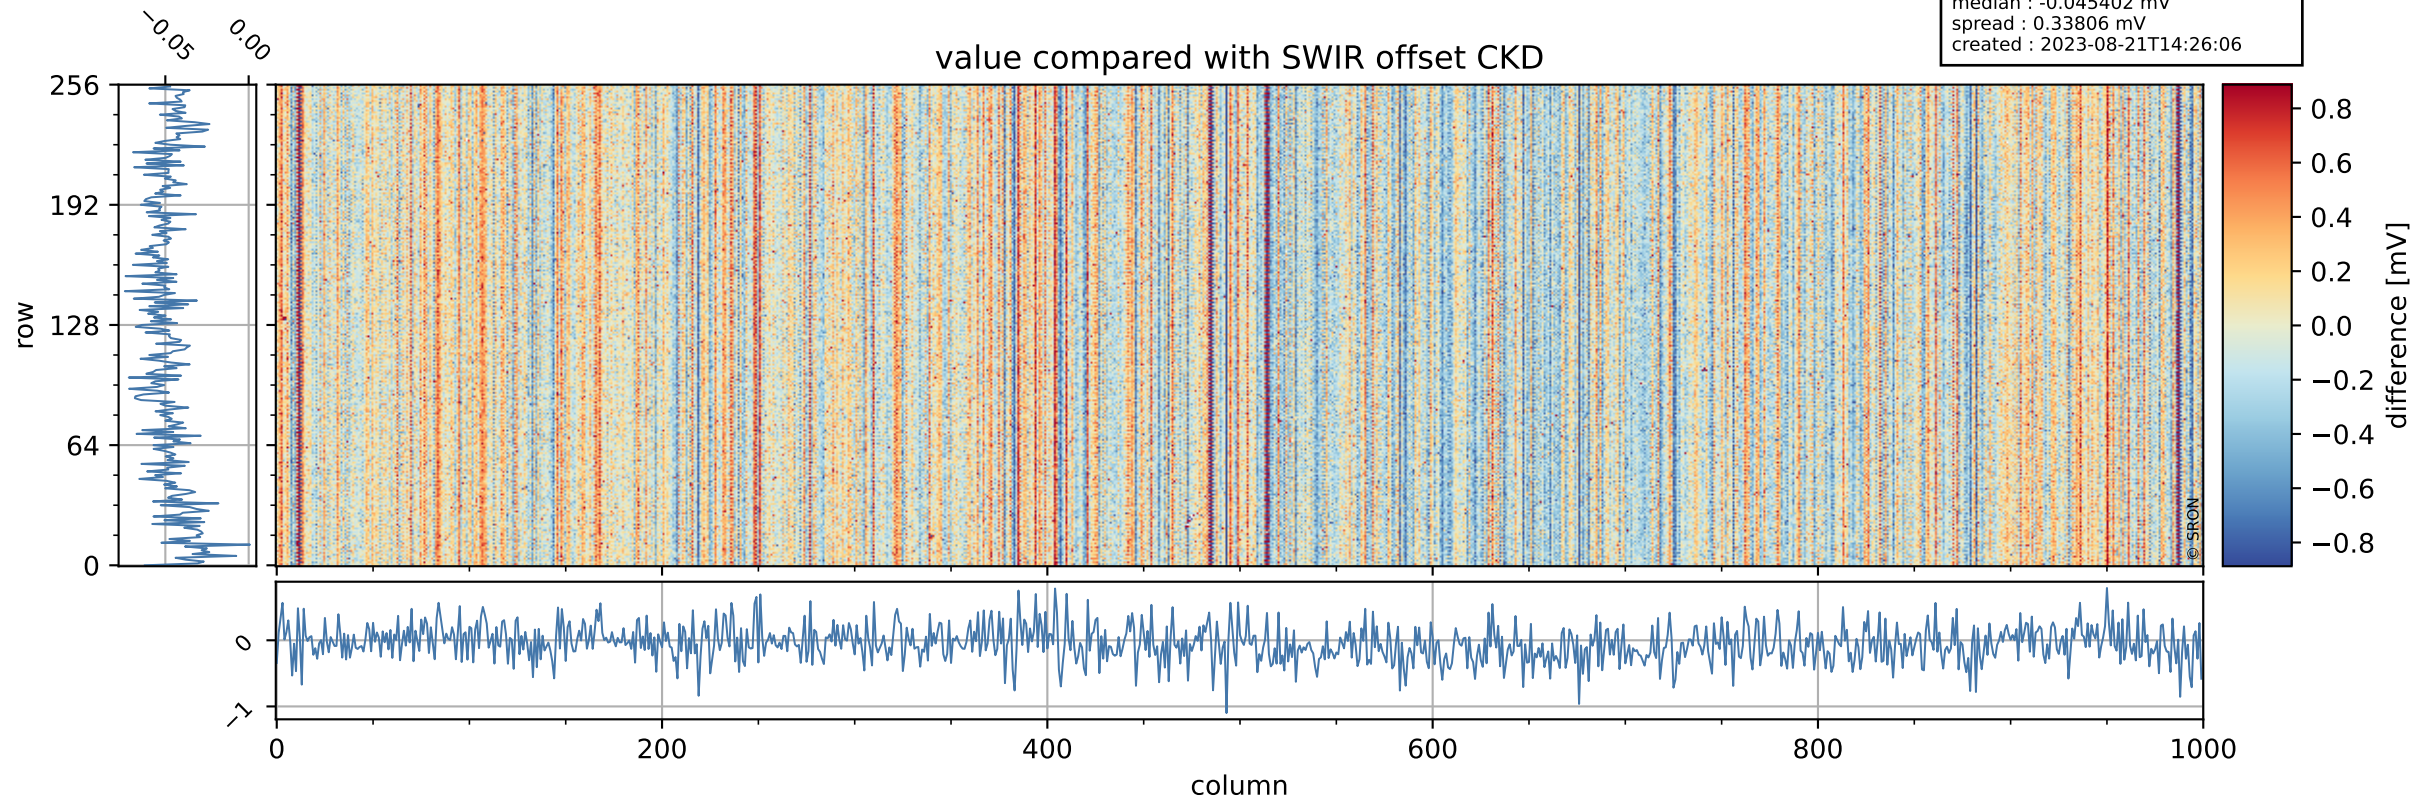

Tropomi SWIR offset (official)

orbits : 19 in [8467, 8512]
coverage : 2019-06-02 / 2019-06-05
median : 0.52598 V
spread : 0.035915 V
created : 2023-08-21T14:26:05

value detector map

Tropomi SWIR offset (official)

orbits : 19 in [8467, 8512]
coverage : 2019-06-02 / 2019-06-05
median : 34.881 μV
spread : 20.425 μV
created : 2023-08-21T14:26:06

Tropomi SWIR offset (official)

orbits : 19 in [8467, 8512]
coverage : 2019-06-02 / 2019-06-05
median : -0.045402 mV
spread : 0.33806 mV
created : 2023-08-21T14:26:06

value compared with SWIR offset CKD

Tropomi SWIR offset (official) ground-tracks of Sentinel-5P

orbits : 19 in [8467, 8512]
coverage : 2019-06-02 / 2019-06-05
created : 2023-08-21T14:26:06

Tropomi SWIR offset (official)

orbits : [2827, 8512]
coverage : 2018-04-30 / 2019-06-05
created : 2023-08-21T14:26:07

trend of detector median & temperatures