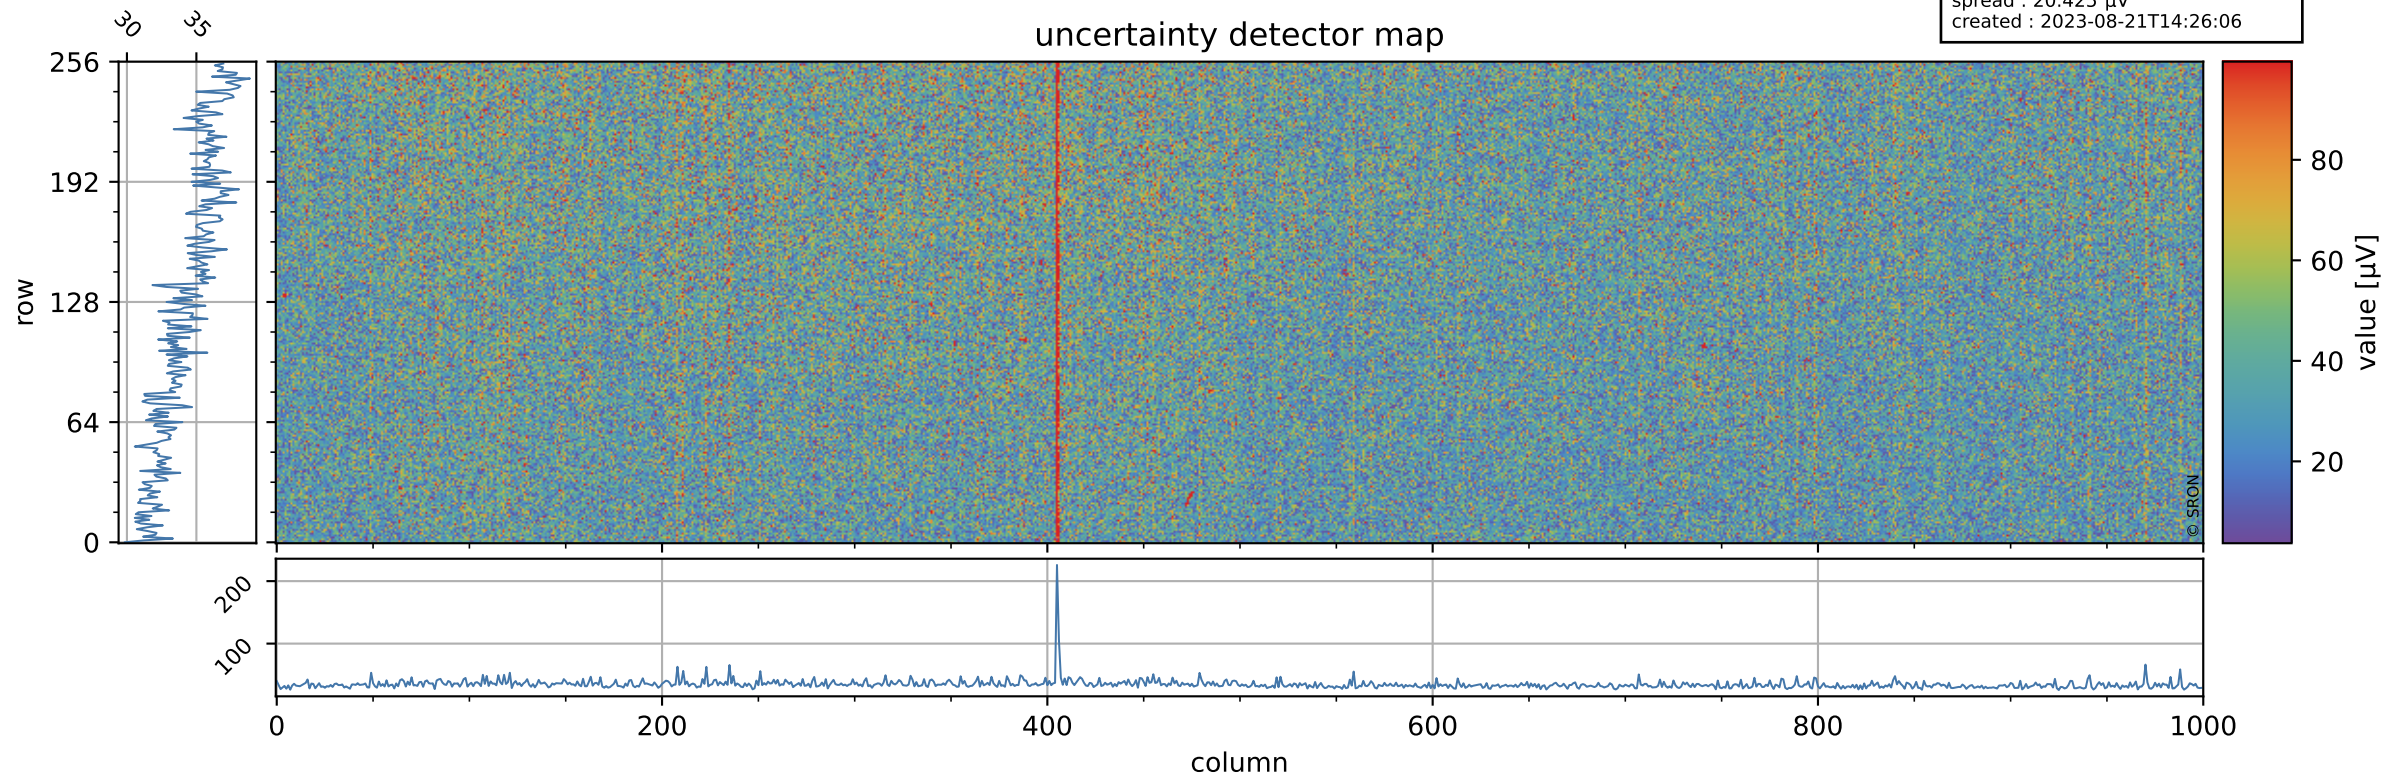

Tropomi SWIR offset (official)

orbits : 19 in [8467, 8512]
coverage : 2019-06-02 / 2019-06-05
median : 0.52598 V
spread : 0.035915 V
created : 2023-08-21T14:26:05

value detector map

Tropomi SWIR offset (official)

orbits : 19 in [8467, 8512]
coverage : 2019-06-02 / 2019-06-05
median : 34.881 μV
spread : 20.425 μV
created : 2023-08-21T14:26:06

Tropomi SWIR offset (official)

orbits : 19 in [8467, 8512]
coverage : 2019-06-02 / 2019-06-05
median : -0.045402 mV
spread : 0.33806 mV
created : 2023-08-21T14:26:06

value compared with SWIR offset CKD

Tropomi SWIR offset (official) ground-tracks of Sentinel-5P

orbits : 19 in [8467, 8512]
coverage : 2019-06-02 / 2019-06-05
created : 2023-08-21T14:26:06

Tropomi SWIR offset (official)

orbits : [2827, 8512]
coverage : 2018-04-30 / 2019-06-05
created : 2023-08-21T14:26:07

trend of detector median & temperatures