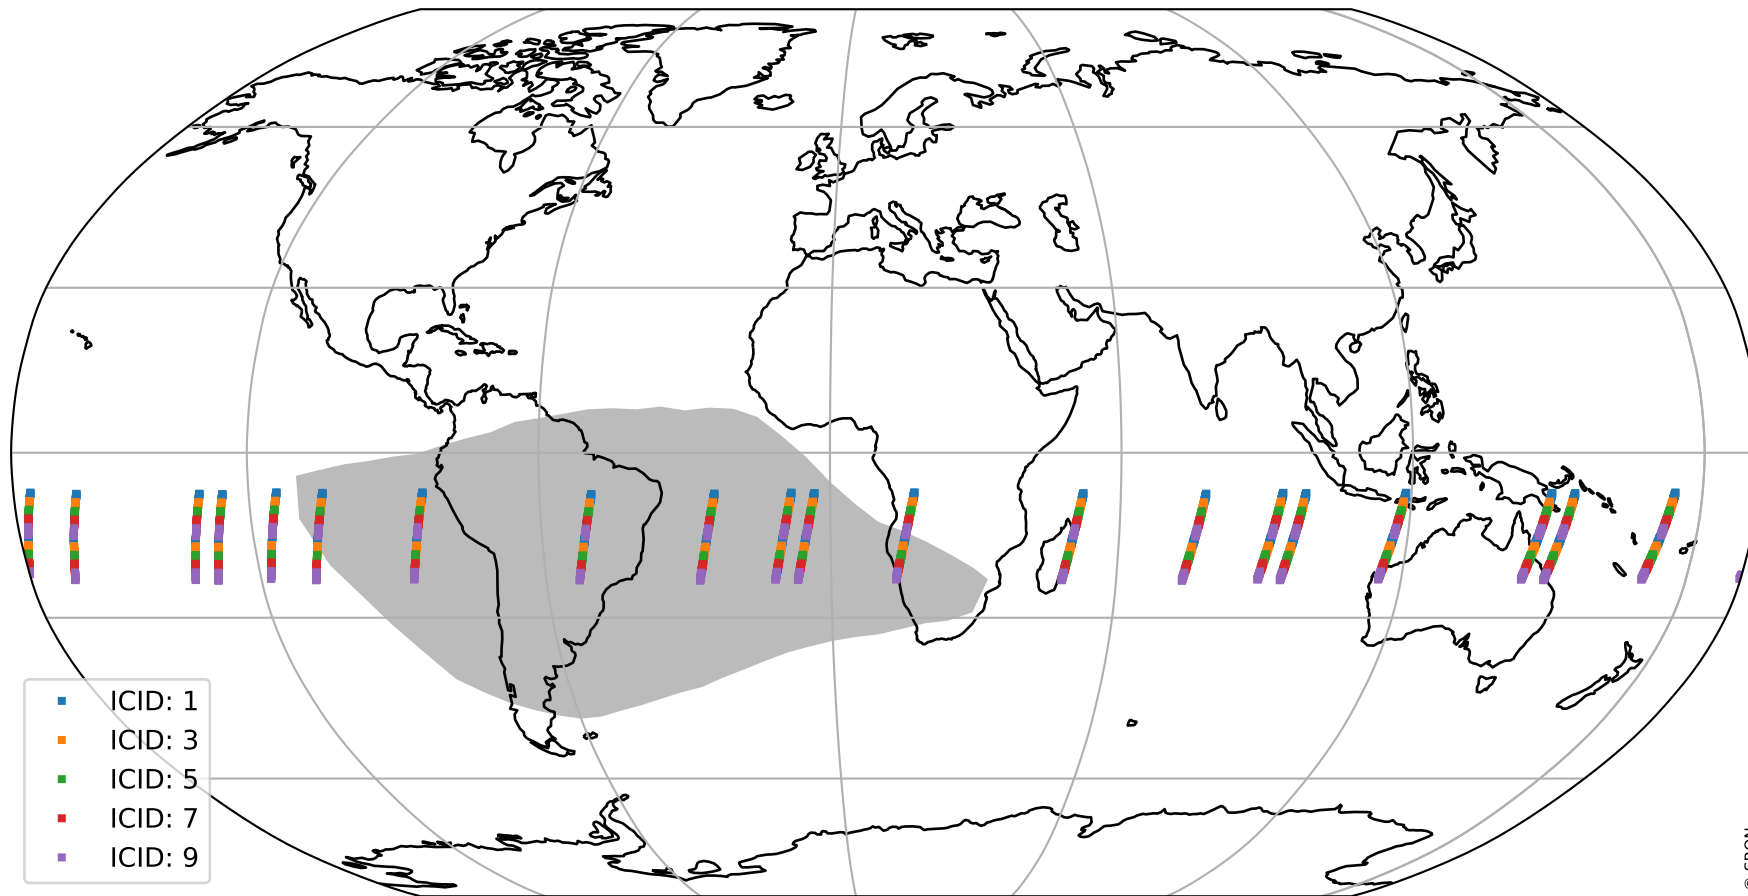

Tropomi SWIR offset (official)

orbits : 20 in [8482, 8527]
coverage : 2019-06-03 / 2019-06-06
median : 0.52598 V
spread : 0.035914 V
created : 2023-08-21T14:26:08

value detector map

Tropomi SWIR offset (official)

orbits : 20 in [8482, 8527]
coverage : 2019-06-03 / 2019-06-06
median : 33.02 μV
spread : 19.64 μV
created : 2023-08-21T14:26:09

Tropomi SWIR offset (official)

orbits : 20 in [8482, 8527]
coverage : 2019-06-03 / 2019-06-06
median : -0.041018 mV
spread : 0.33626 mV
created : 2023-08-21T14:26:09

value compared with SWIR offset CKD

Tropomi SWIR offset (official) ground-tracks of Sentinel-5P

orbits : 20 in [8482, 8527]
coverage : 2019-06-03 / 2019-06-06
created : 2023-08-21T14:26:09

Tropomi SWIR offset (official)

orbits : [2827, 8527]
coverage : 2018-04-30 / 2019-06-06
created : 2023-08-21T14:26:10

trend of detector median & temperatures