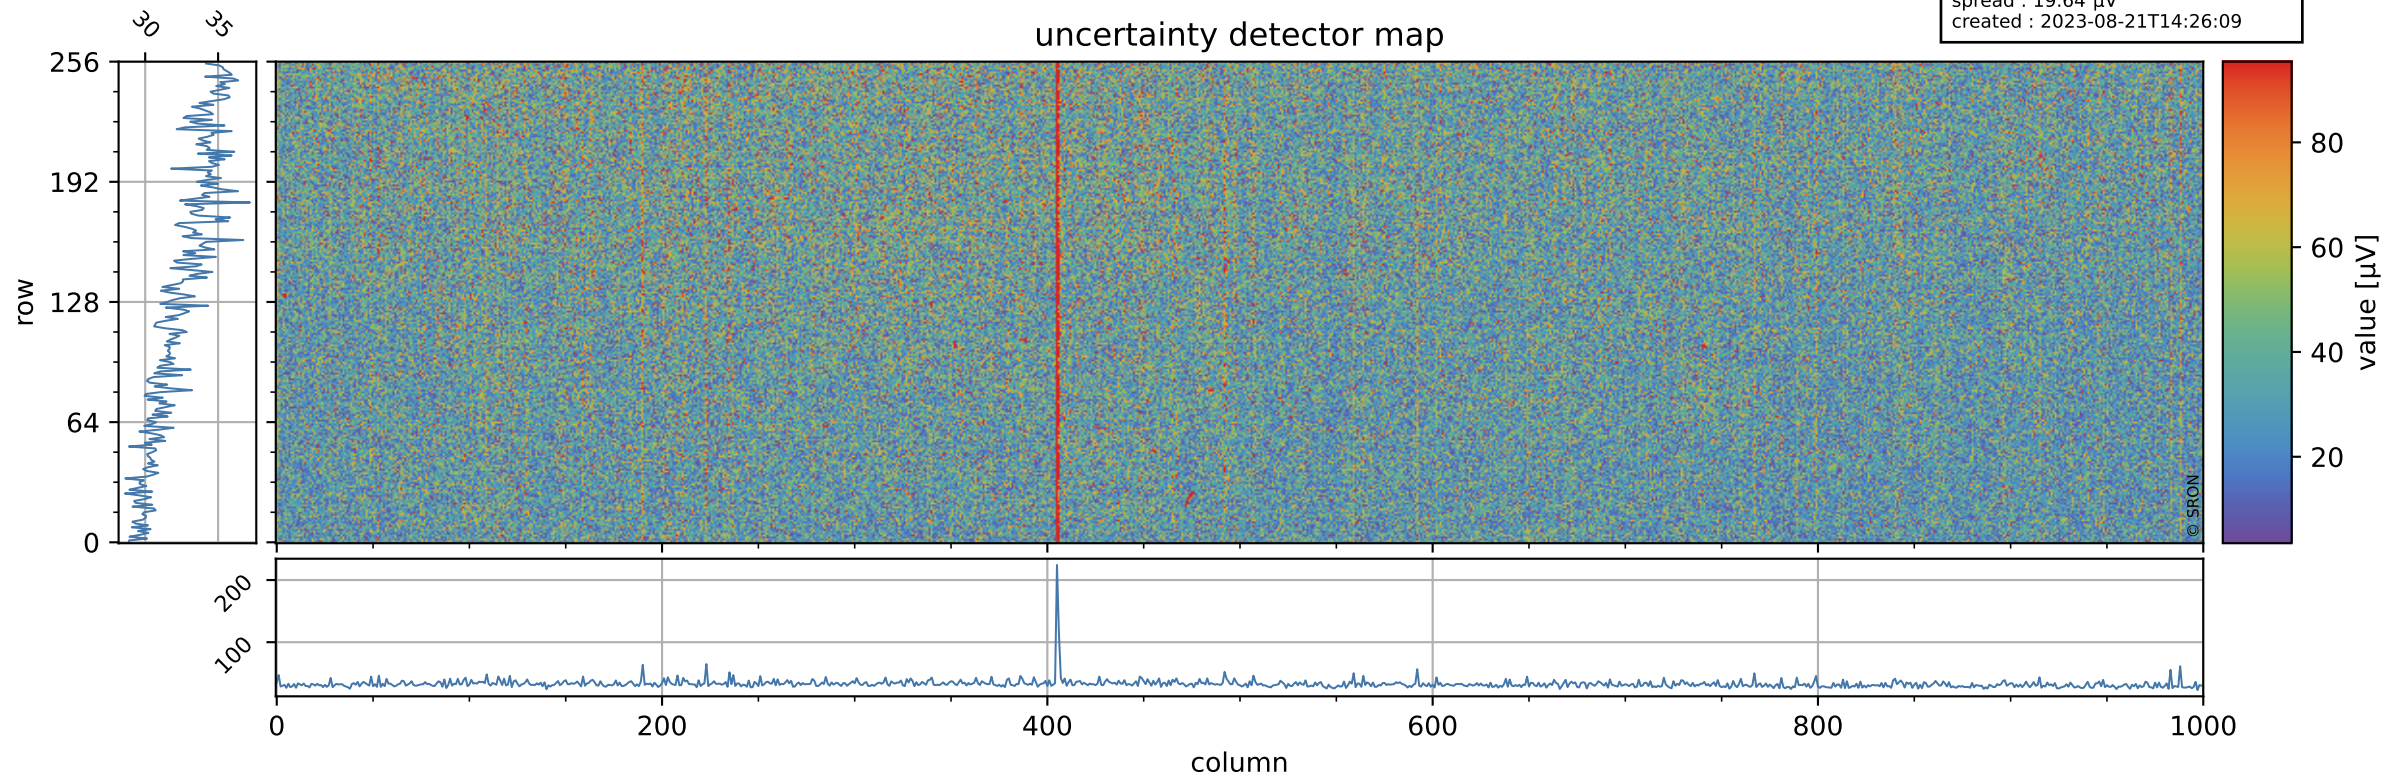

Tropomi SWIR offset (official)

orbits : 20 in [8482, 8527]
coverage : 2019-06-03 / 2019-06-06
median : 0.52598 V
spread : 0.035914 V
created : 2023-08-21T14:26:08

value detector map

Tropomi SWIR offset (official)

orbits : 20 in [8482, 8527]
coverage : 2019-06-03 / 2019-06-06
median : 33.02 μV
spread : 19.64 μV
created : 2023-08-21T14:26:09

Tropomi SWIR offset (official)

orbits : 20 in [8482, 8527]
coverage : 2019-06-03 / 2019-06-06
median : -0.041018 mV
spread : 0.33626 mV
created : 2023-08-21T14:26:09

value compared with SWIR offset CKD

Tropomi SWIR offset (official) ground-tracks of Sentinel-5P

orbits : 20 in [8482, 8527]
coverage : 2019-06-03 / 2019-06-06
created : 2023-08-21T14:26:09

Tropomi SWIR offset (official)

orbits : [2827, 8527]
coverage : 2018-04-30 / 2019-06-06
created : 2023-08-21T14:26:10

trend of detector median & temperatures