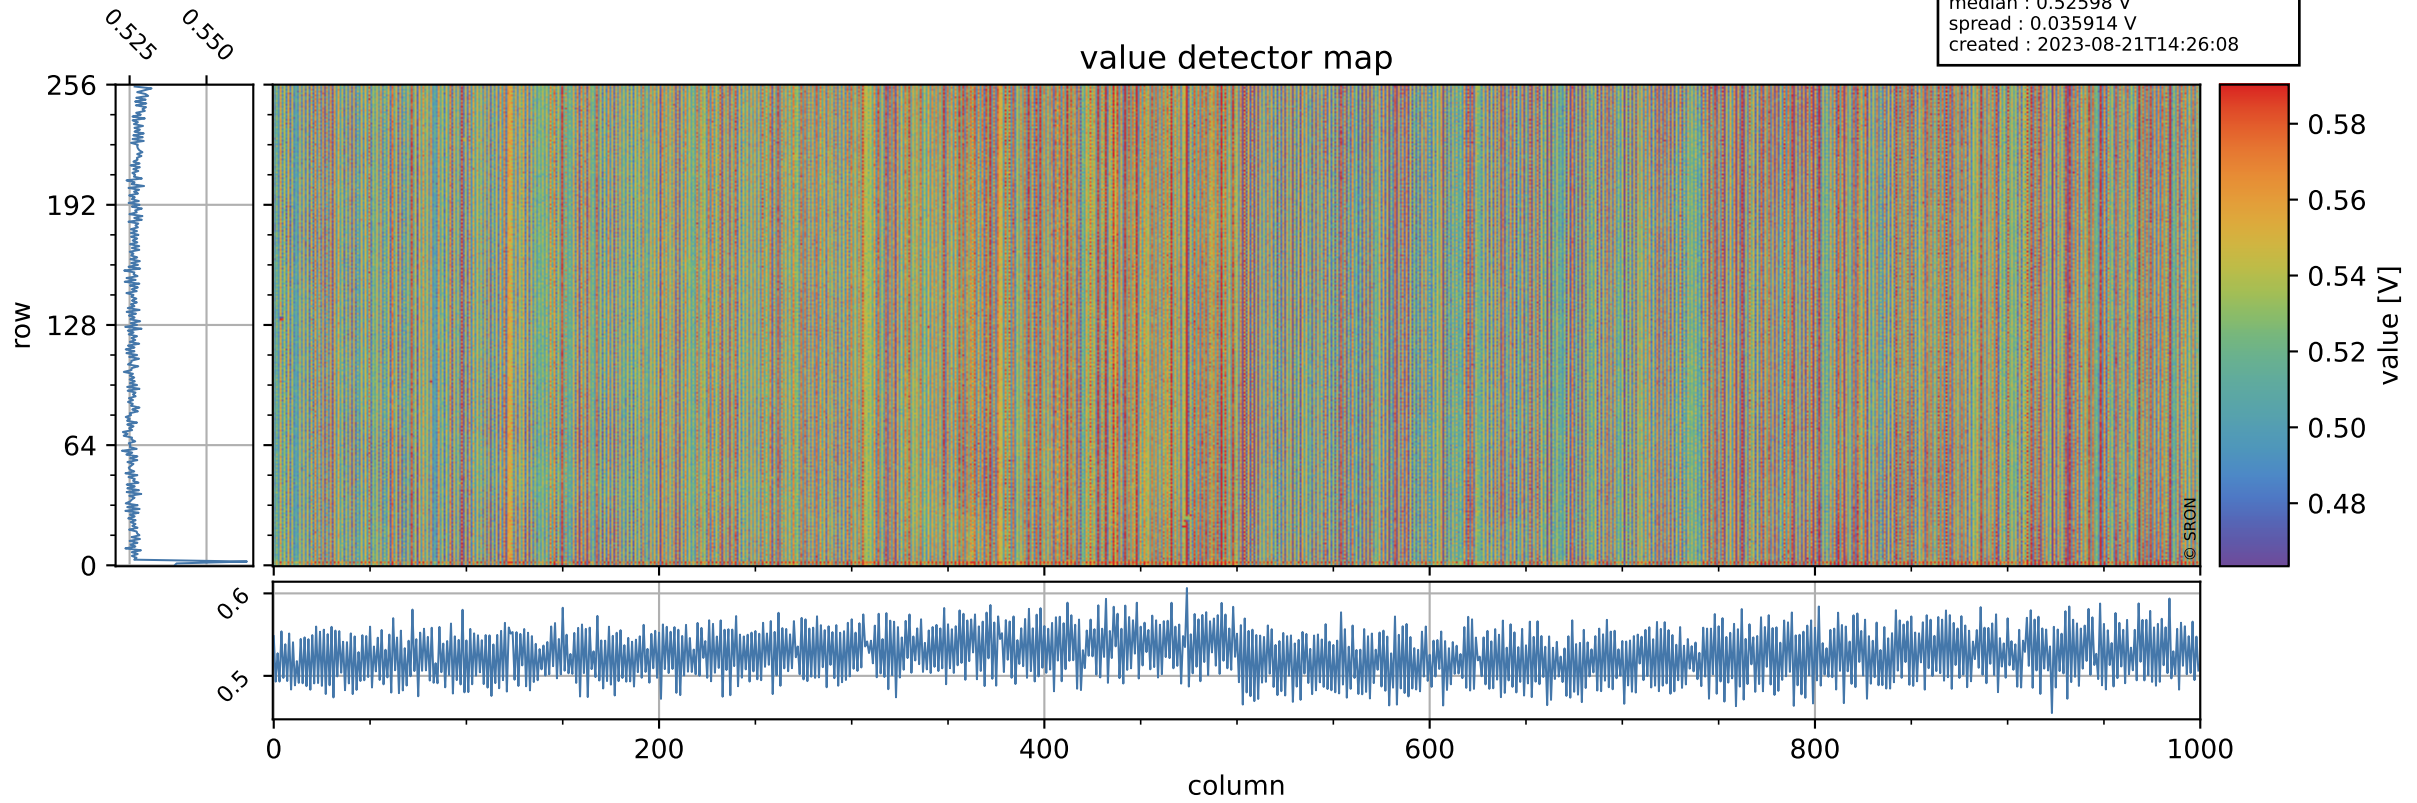

Tropomi SWIR offset (official)

orbits : 20 in [8482, 8527]
coverage : 2019-06-03 / 2019-06-06
median : 0.52598 V
spread : 0.035914 V
created : 2023-08-21T14:26:08

value detector map

Tropomi SWIR offset (official)

orbits : 20 in [8482, 8527]
coverage : 2019-06-03 / 2019-06-06
median : 33.02 μV
spread : 19.64 μV
created : 2023-08-21T14:26:09

Tropomi SWIR offset (official)

orbits : 20 in [8482, 8527]
coverage : 2019-06-03 / 2019-06-06
median : -0.041018 mV
spread : 0.33626 mV
created : 2023-08-21T14:26:09

value compared with SWIR offset CKD

Tropomi SWIR offset (official) ground-tracks of Sentinel-5P

orbits : 20 in [8482, 8527]
coverage : 2019-06-03 / 2019-06-06
created : 2023-08-21T14:26:09

Tropomi SWIR offset (official)

orbits : [2827, 8527]
coverage : 2018-04-30 / 2019-06-06
created : 2023-08-21T14:26:10

trend of detector median & temperatures