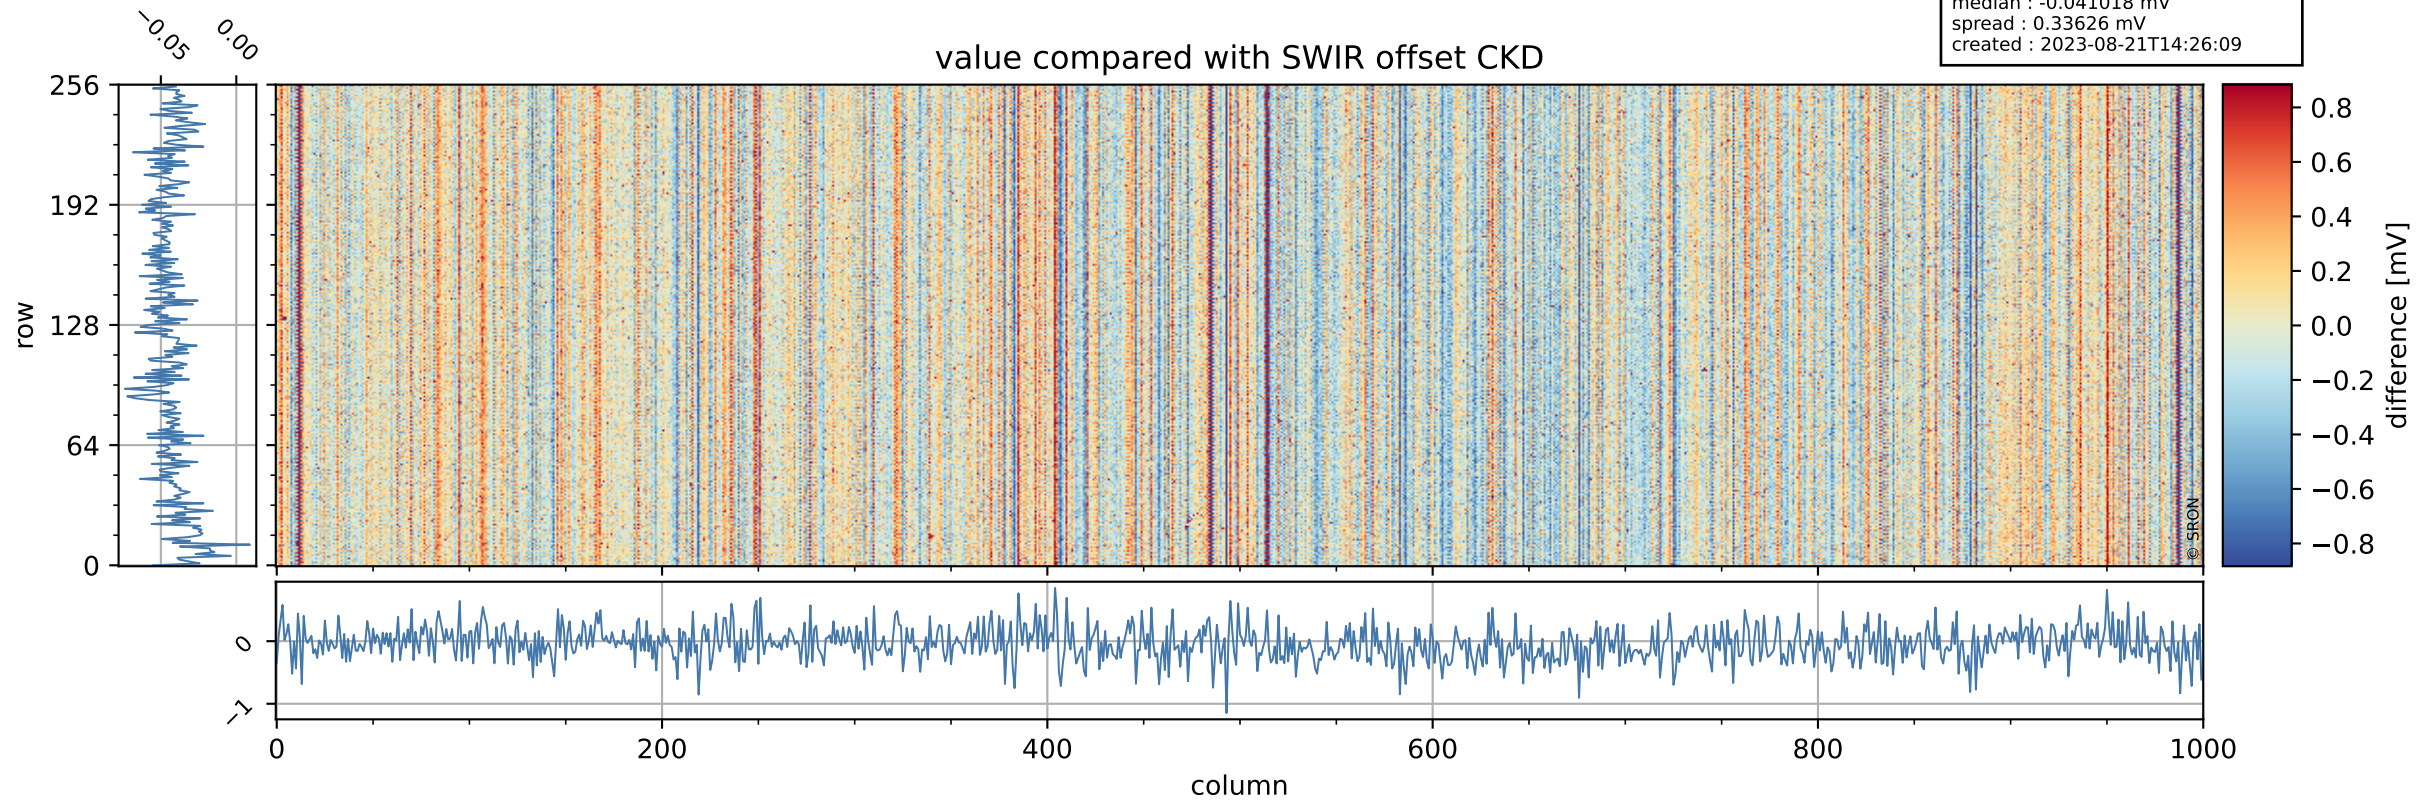

Tropomi SWIR offset (official)

orbits : 20 in [8482, 8527]
coverage : 2019-06-03 / 2019-06-06
median : 0.52598 V
spread : 0.035914 V
created : 2023-08-21T14:26:08

value detector map

Tropomi SWIR offset (official)

orbits : 20 in [8482, 8527]
coverage : 2019-06-03 / 2019-06-06
median : 33.02 μV
spread : 19.64 μV
created : 2023-08-21T14:26:09

Tropomi SWIR offset (official)

orbits : 20 in [8482, 8527]
coverage : 2019-06-03 / 2019-06-06
median : -0.041018 mV
spread : 0.33626 mV
created : 2023-08-21T14:26:09

value compared with SWIR offset CKD

Tropomi SWIR offset (official) ground-tracks of Sentinel-5P

orbits : 20 in [8482, 8527]
coverage : 2019-06-03 / 2019-06-06
created : 2023-08-21T14:26:09

Tropomi SWIR offset (official)

orbits : [2827, 8527]
coverage : 2018-04-30 / 2019-06-06
created : 2023-08-21T14:26:10

trend of detector median & temperatures