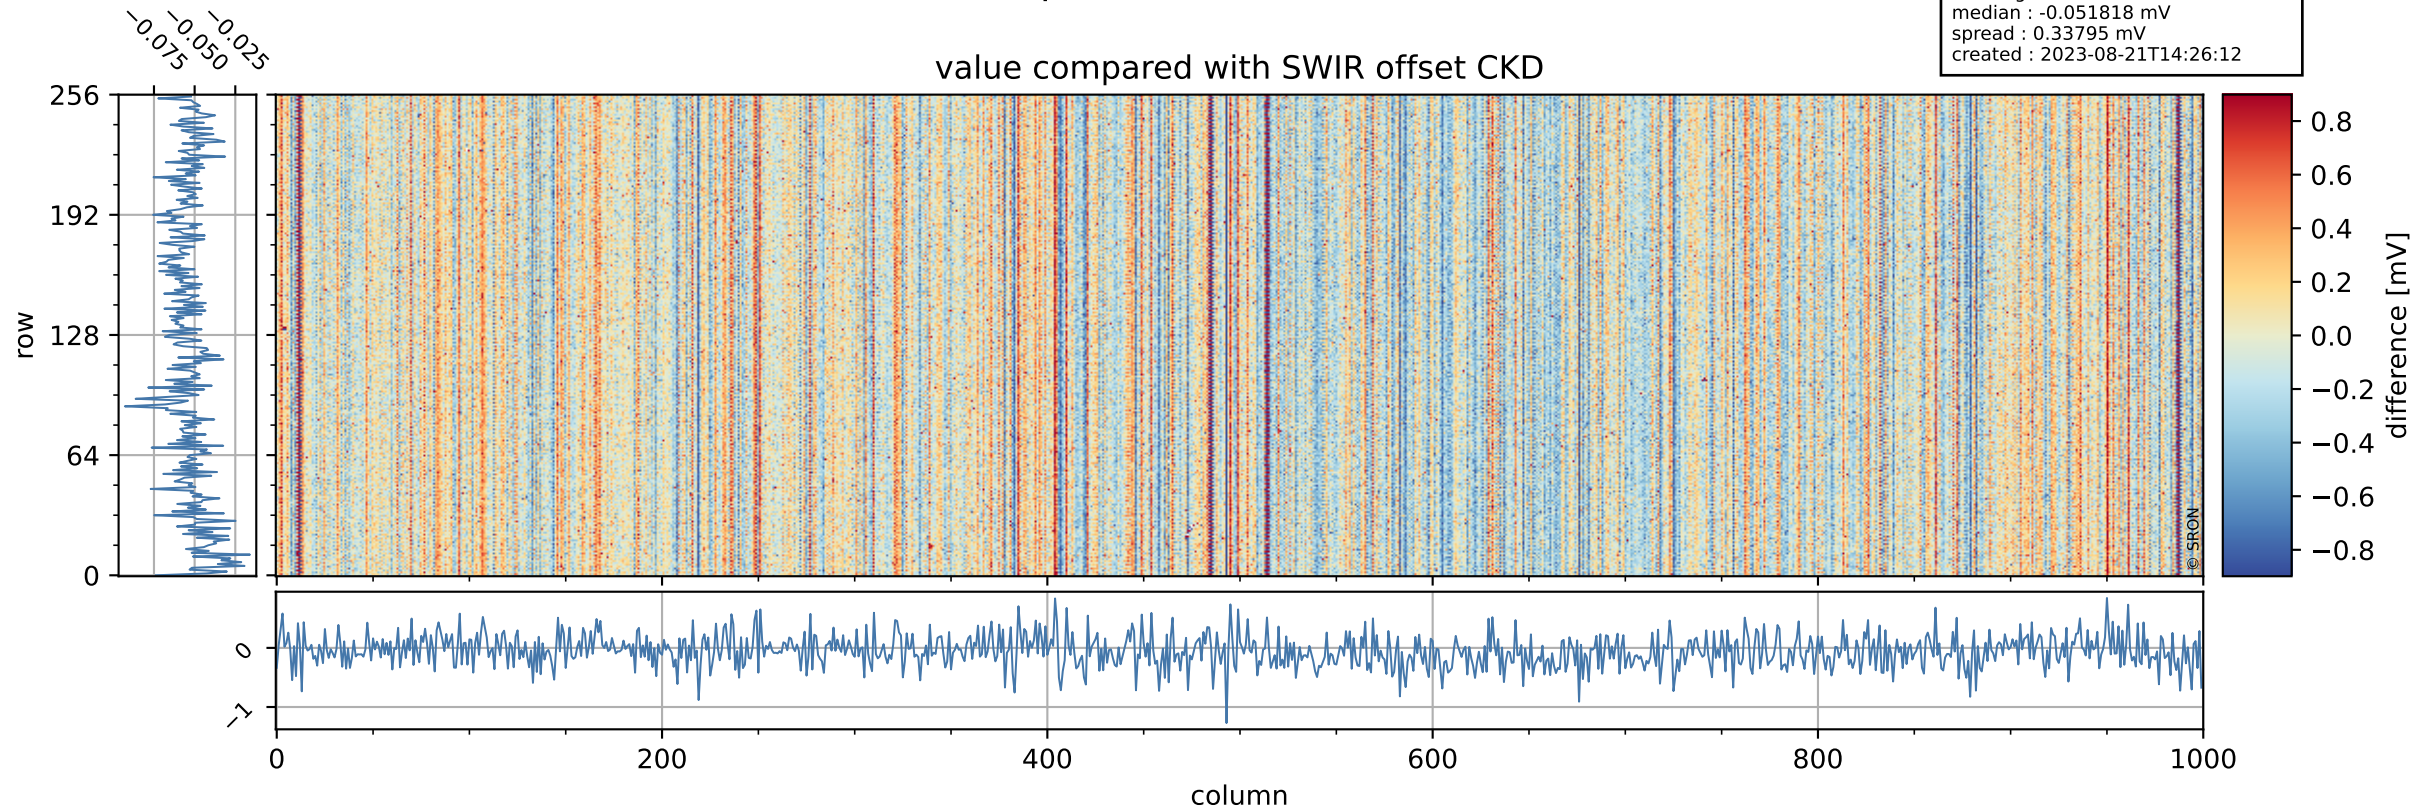

Tropomi SWIR offset (official)

orbits : 19 in [8497, 8542]
coverage : 2019-06-04 / 2019-06-07
median : 0.52597 V
spread : 0.035913 V
created : 2023-08-21T14:26:11

value detector map

Tropomi SWIR offset (official)

orbits : 19 in [8497, 8542]
coverage : 2019-06-04 / 2019-06-07
median : 33.078 μV
spread : 19.635 μV
created : 2023-08-21T14:26:11

Tropomi SWIR offset (official)

orbits : 19 in [8497, 8542]
coverage : 2019-06-04 / 2019-06-07
median : -0.051818 mV
spread : 0.33795 mV
created : 2023-08-21T14:26:12

value compared with SWIR offset CKD

Tropomi SWIR offset (official) ground-tracks of Sentinel-5P

orbits : 19 in [8497, 8542]
coverage : 2019-06-04 / 2019-06-07
created : 2023-08-21T14:26:12

Tropomi SWIR offset (official)

orbits : [2827, 8542]
coverage : 2018-04-30 / 2019-06-07
created : 2023-08-21T14:26:13

trend of detector median & temperatures