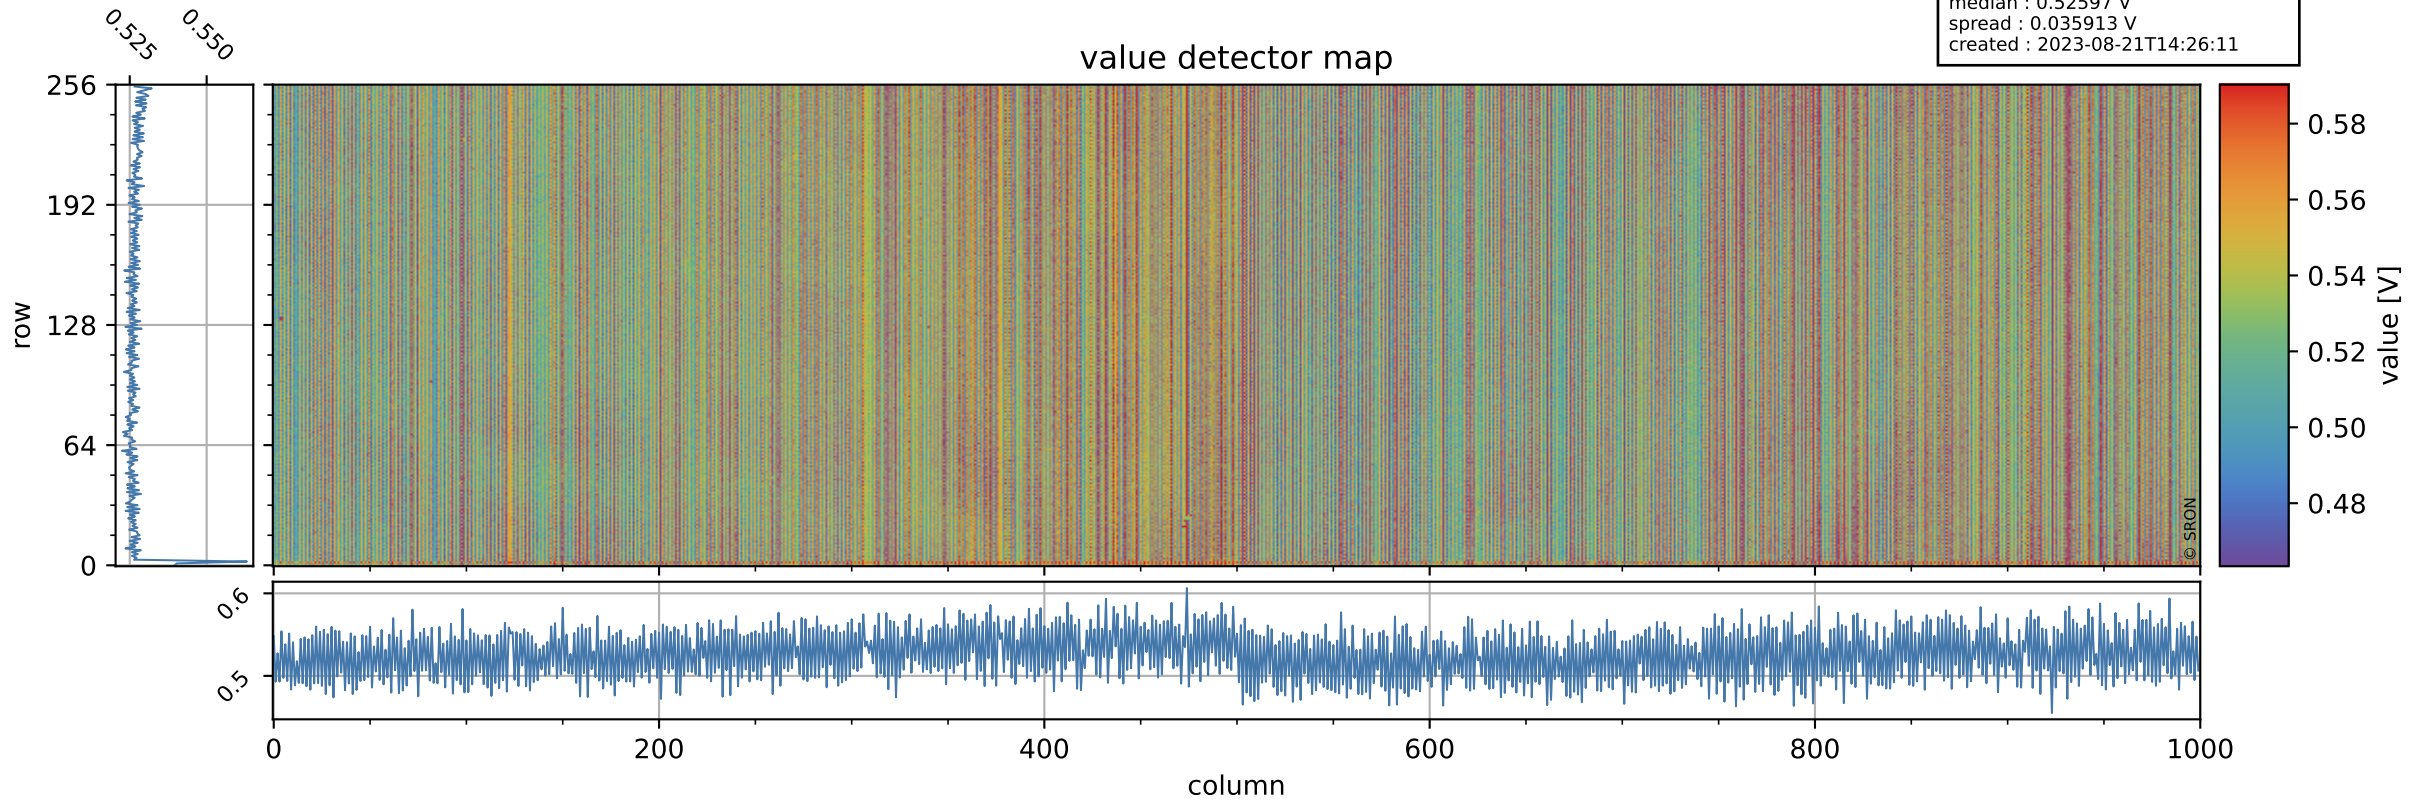

Tropomi SWIR offset (official)

orbits : 19 in [8497, 8542]
coverage : 2019-06-04 / 2019-06-07
median : 0.52597 V
spread : 0.035913 V
created : 2023-08-21T14:26:11

value detector map

Tropomi SWIR offset (official)

orbits : 19 in [8497, 8542]
coverage : 2019-06-04 / 2019-06-07
median : 33.078 μV
spread : 19.635 μV
created : 2023-08-21T14:26:11

Tropomi SWIR offset (official)

orbits : 19 in [8497, 8542]
coverage : 2019-06-04 / 2019-06-07
median : -0.051818 mV
spread : 0.33795 mV
created : 2023-08-21T14:26:12

value compared with SWIR offset CKD

Tropomi SWIR offset (official) ground-tracks of Sentinel-5P

orbits : 19 in [8497, 8542]
coverage : 2019-06-04 / 2019-06-07
created : 2023-08-21T14:26:12

Tropomi SWIR offset (official)

orbits : [2827, 8542]
coverage : 2018-04-30 / 2019-06-07
created : 2023-08-21T14:26:13

trend of detector median & temperatures