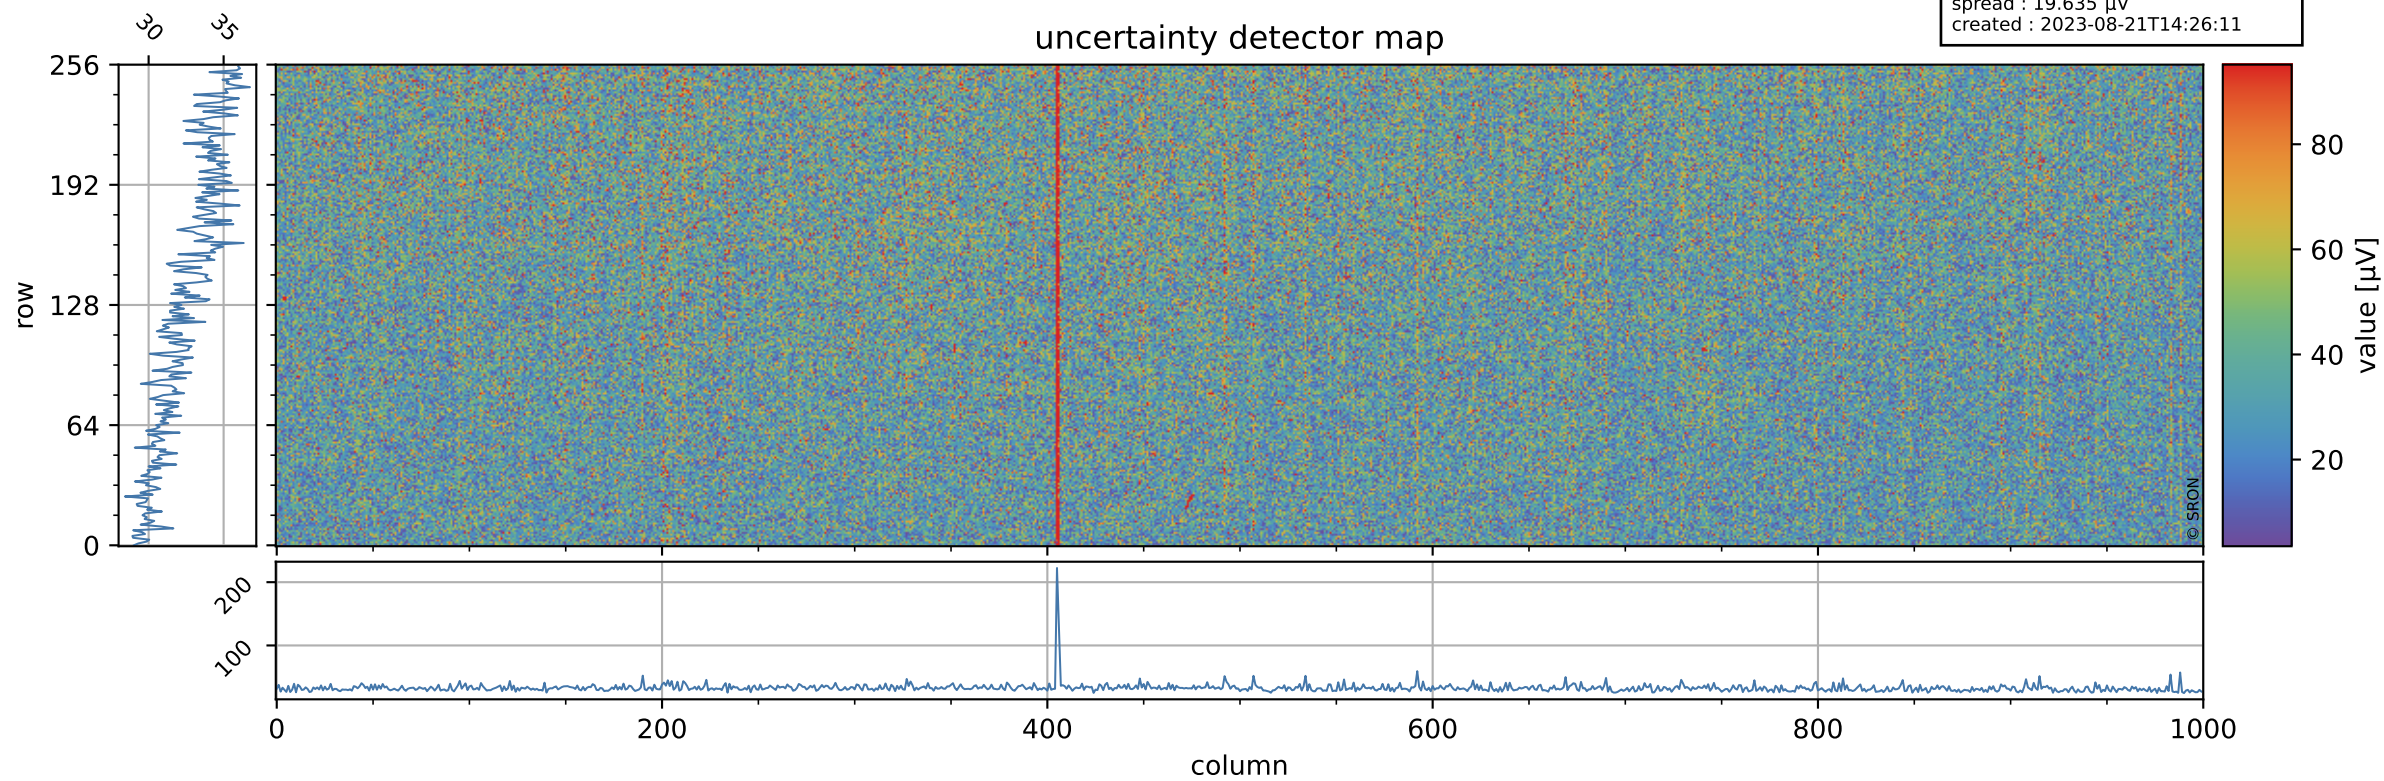

Tropomi SWIR offset (official)

orbits : 19 in [8497, 8542]
coverage : 2019-06-04 / 2019-06-07
median : 0.52597 V
spread : 0.035913 V
created : 2023-08-21T14:26:11

value detector map

Tropomi SWIR offset (official)

orbits : 19 in [8497, 8542]
coverage : 2019-06-04 / 2019-06-07
median : 33.078 μV
spread : 19.635 μV
created : 2023-08-21T14:26:11

Tropomi SWIR offset (official)

orbits : 19 in [8497, 8542]
coverage : 2019-06-04 / 2019-06-07
median : -0.051818 mV
spread : 0.33795 mV
created : 2023-08-21T14:26:12

value compared with SWIR offset CKD

Tropomi SWIR offset (official) ground-tracks of Sentinel-5P

orbits : 19 in [8497, 8542]
coverage : 2019-06-04 / 2019-06-07
created : 2023-08-21T14:26:12

Tropomi SWIR offset (official)

orbits : [2827, 8542]
coverage : 2018-04-30 / 2019-06-07
created : 2023-08-21T14:26:13

trend of detector median & temperatures