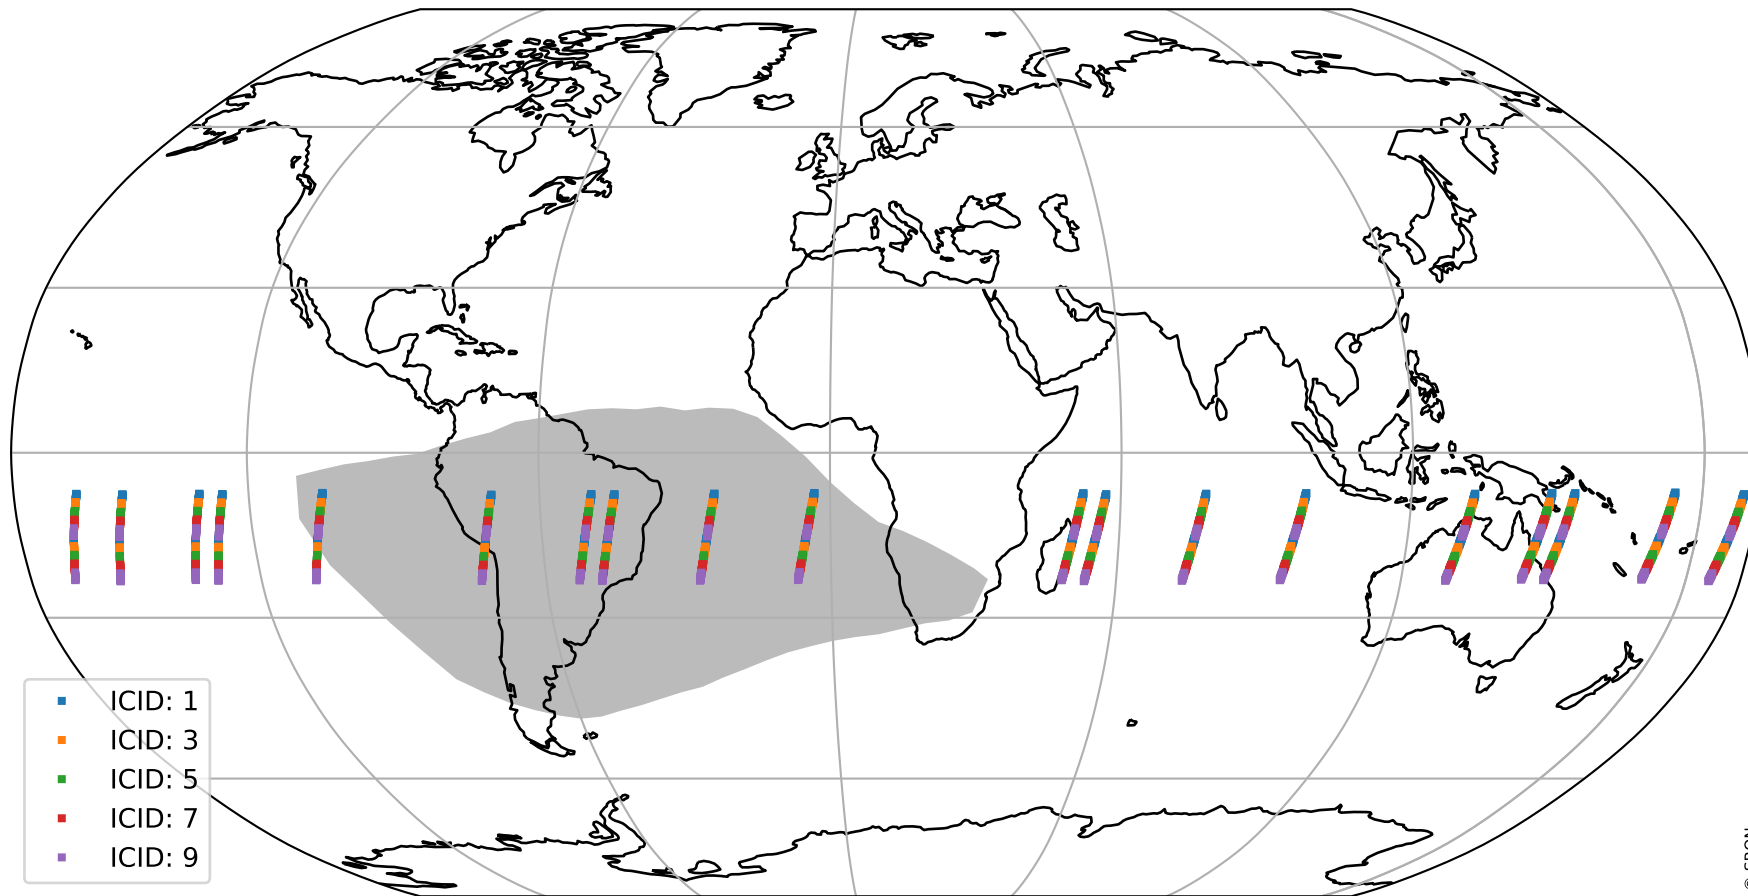

Tropomi SWIR offset (official)

orbits : 19 in [8497, 8542]
coverage : 2019-06-04 / 2019-06-07
median : 0.52597 V
spread : 0.035913 V
created : 2023-08-21T14:26:11

value detector map

Tropomi SWIR offset (official)

orbits : 19 in [8497, 8542]
coverage : 2019-06-04 / 2019-06-07
median : 33.078 μV
spread : 19.635 μV
created : 2023-08-21T14:26:11

Tropomi SWIR offset (official)

orbits : 19 in [8497, 8542]
coverage : 2019-06-04 / 2019-06-07
median : -0.051818 mV
spread : 0.33795 mV
created : 2023-08-21T14:26:12

value compared with SWIR offset CKD

Tropomi SWIR offset (official) ground-tracks of Sentinel-5P

orbits : 19 in [8497, 8542]
coverage : 2019-06-04 / 2019-06-07
created : 2023-08-21T14:26:12

Tropomi SWIR offset (official)

orbits : [2827, 8542]
coverage : 2018-04-30 / 2019-06-07
created : 2023-08-21T14:26:13

trend of detector median & temperatures