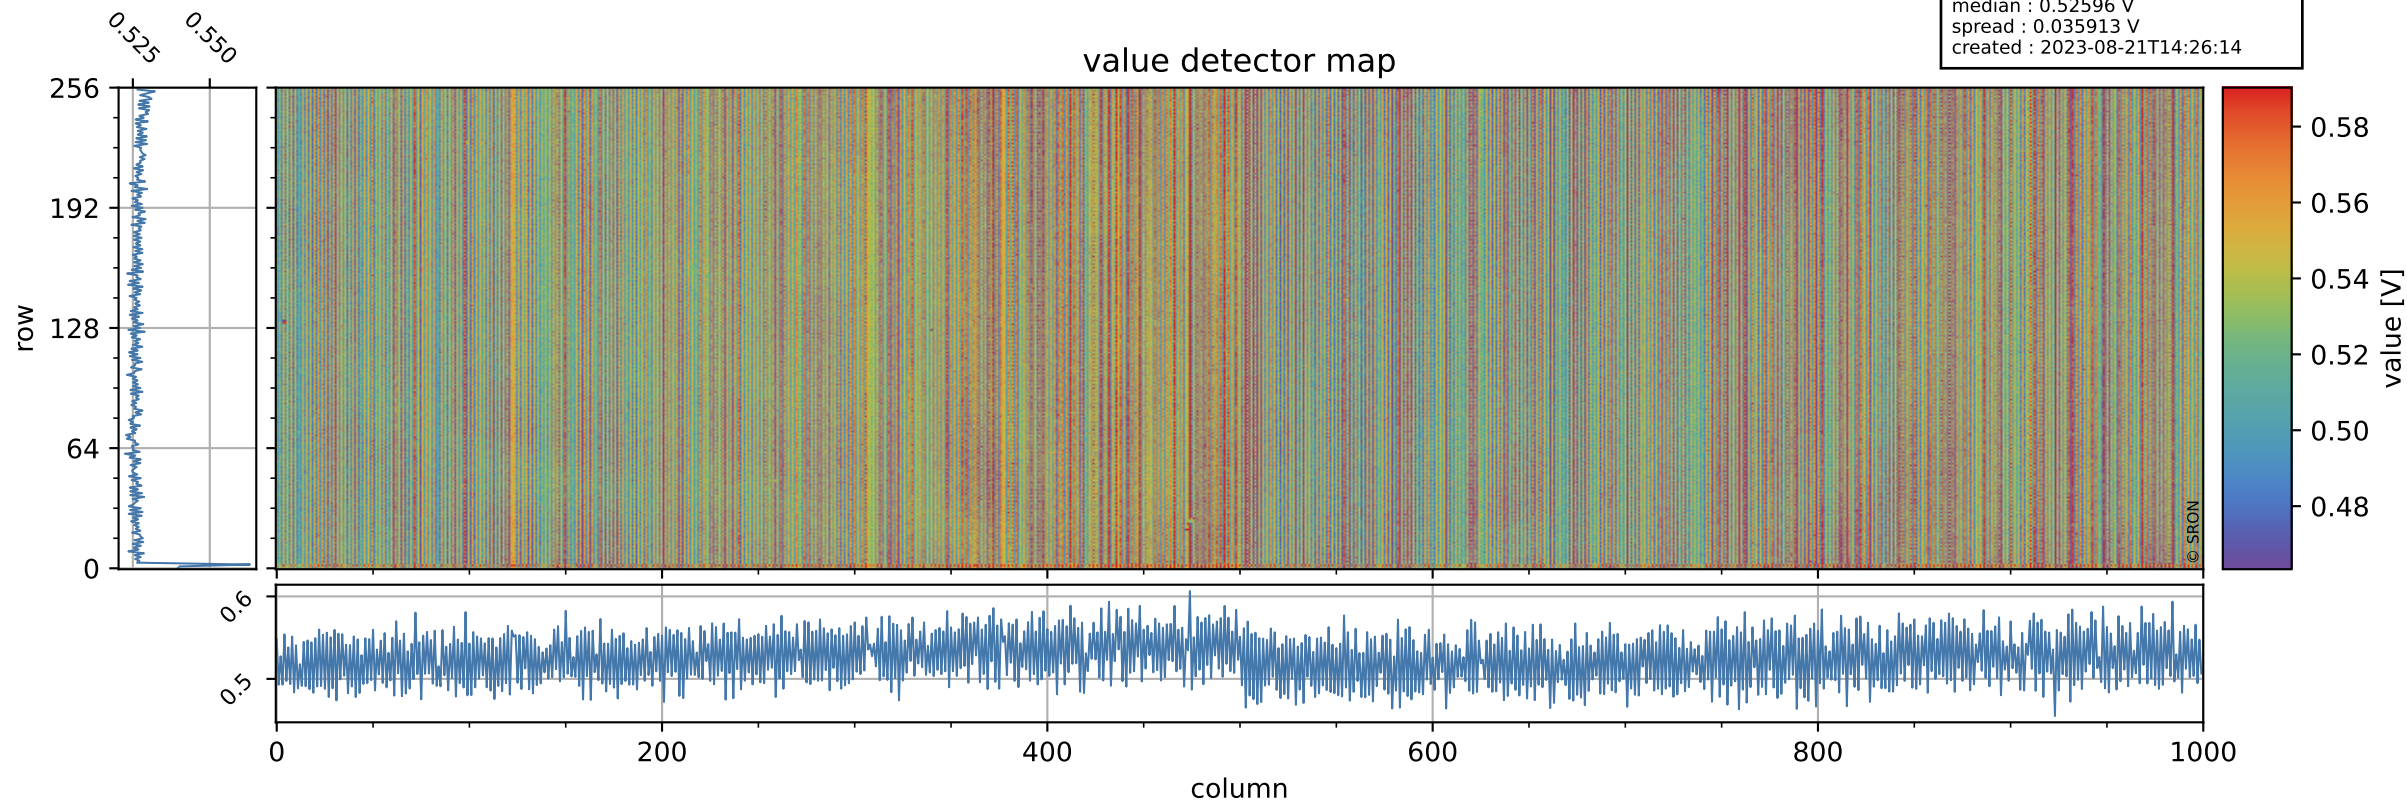

Tropomi SWIR offset (official)

orbits : 20 in [8512, 8557]
coverage : 2019-06-05 / 2019-06-08
median : 0.52596 V
spread : 0.035913 V
created : 2023-08-21T14:26:14

value detector map

Tropomi SWIR offset (official)

orbits : 20 in [8512, 8557]
coverage : 2019-06-05 / 2019-06-08
median : 34.752 μV
spread : 20.096 μV
created : 2023-08-21T14:26:14

Tropomi SWIR offset (official)

value compared with SWIR offset CKD

orbits : 20 in [8512, 8557]
coverage : 2019-06-05 / 2019-06-08
median : -0.062433 mV
spread : 0.33975 mV
created : 2023-08-21T14:26:15

Tropomi SWIR offset (official) ground-tracks of Sentinel-5P

orbits : 20 in [8512, 8557]
coverage : 2019-06-05 / 2019-06-08
created : 2023-08-21T14:26:15

Tropomi SWIR offset (official)

orbits : [2827, 8557]
coverage : 2018-04-30 / 2019-06-08
created : 2023-08-21T14:26:16

trend of detector median & temperatures