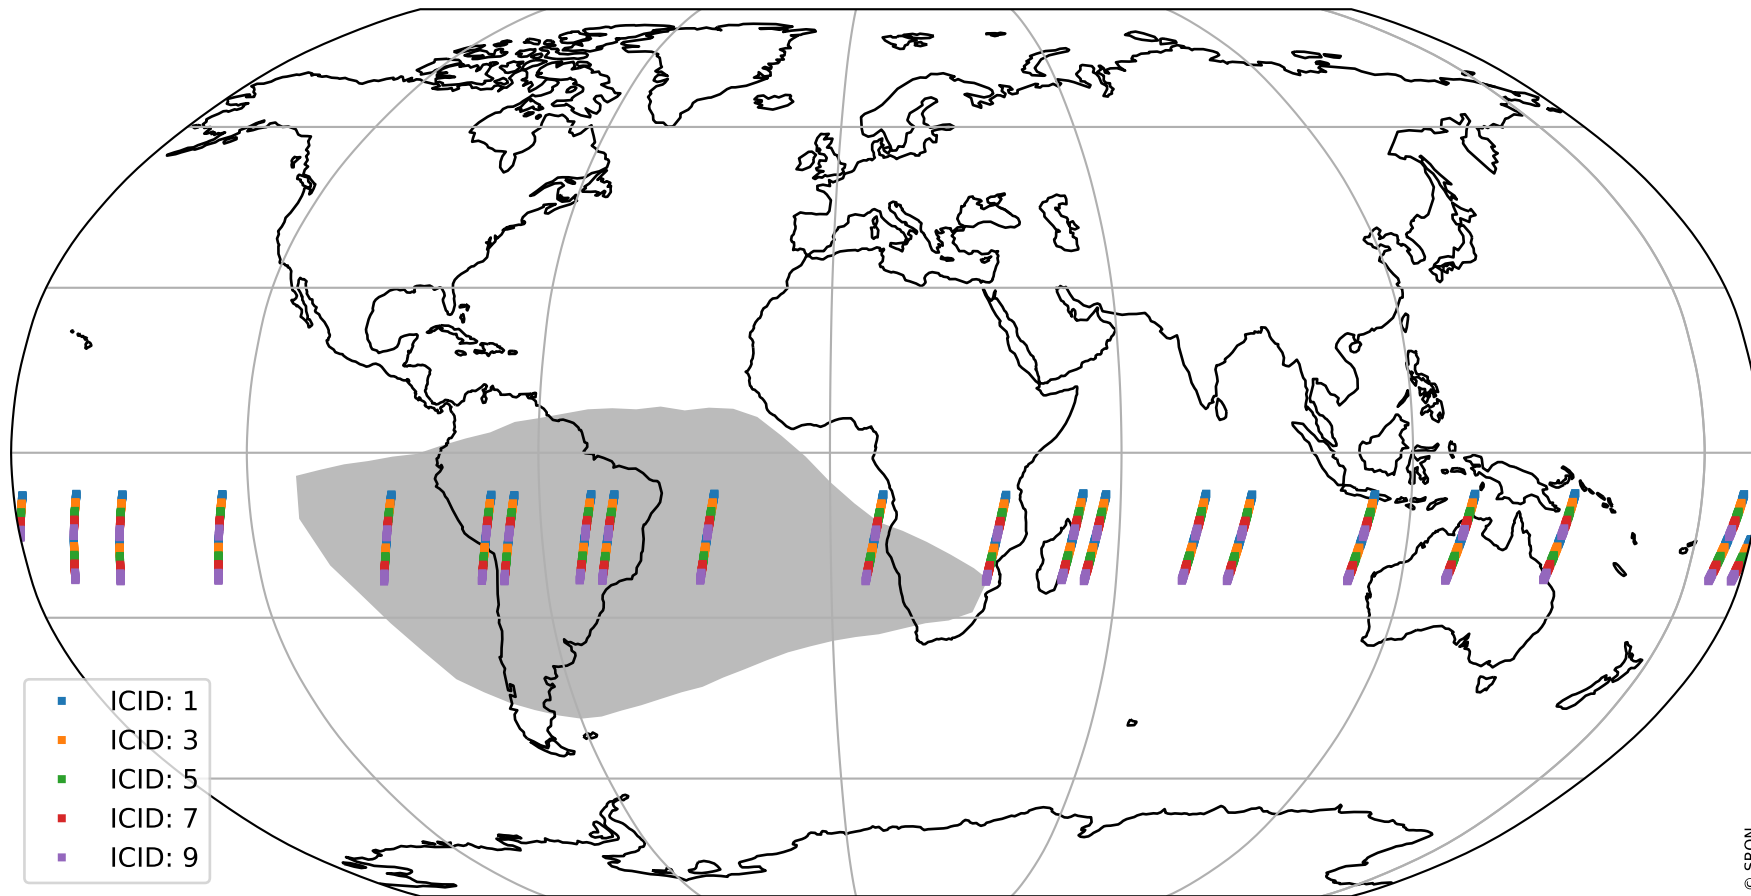

Tropomi SWIR offset (official)

orbits : 20 in [8512, 8557]
coverage : 2019-06-05 / 2019-06-08
median : 0.52596 V
spread : 0.035913 V
created : 2023-08-21T14:26:14

value detector map

Tropomi SWIR offset (official)

orbits : 20 in [8512, 8557]
coverage : 2019-06-05 / 2019-06-08
median : 34.752 μV
spread : 20.096 μV
created : 2023-08-21T14:26:14

Tropomi SWIR offset (official)

value compared with SWIR offset CKD

orbits : 20 in [8512, 8557]
coverage : 2019-06-05 / 2019-06-08
median : -0.062433 mV
spread : 0.33975 mV
created : 2023-08-21T14:26:15

Tropomi SWIR offset (official) ground-tracks of Sentinel-5P

orbits : 20 in [8512, 8557]
coverage : 2019-06-05 / 2019-06-08
created : 2023-08-21T14:26:15

Tropomi SWIR offset (official)

orbits : [2827, 8557]
coverage : 2018-04-30 / 2019-06-08
created : 2023-08-21T14:26:16

trend of detector median & temperatures