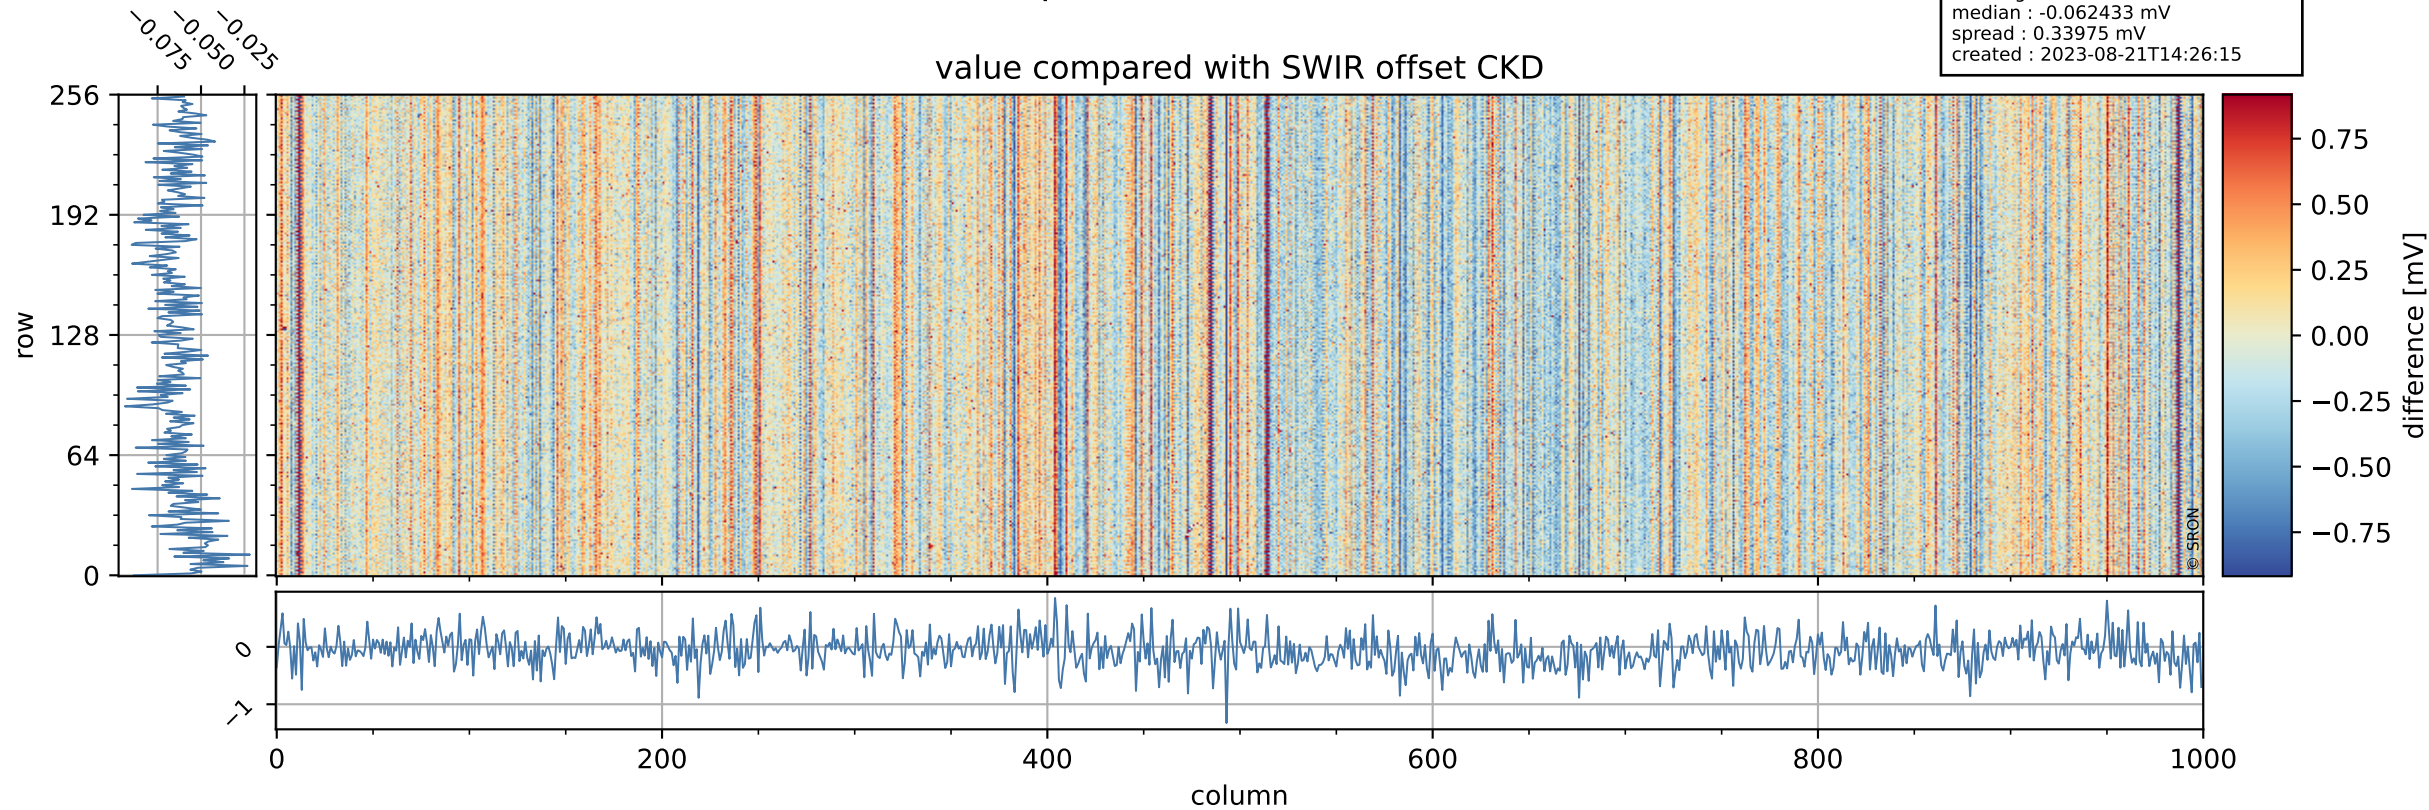

Tropomi SWIR offset (official)

orbits : 20 in [8512, 8557]
coverage : 2019-06-05 / 2019-06-08
median : 0.52596 V
spread : 0.035913 V
created : 2023-08-21T14:26:14

value detector map

Tropomi SWIR offset (official)

orbits : 20 in [8512, 8557]
coverage : 2019-06-05 / 2019-06-08
median : 34.752 μV
spread : 20.096 μV
created : 2023-08-21T14:26:14

Tropomi SWIR offset (official)

value compared with SWIR offset CKD

orbits : 20 in [8512, 8557]
coverage : 2019-06-05 / 2019-06-08
median : -0.062433 mV
spread : 0.33975 mV
created : 2023-08-21T14:26:15

Tropomi SWIR offset (official) ground-tracks of Sentinel-5P

orbits : 20 in [8512, 8557]
coverage : 2019-06-05 / 2019-06-08
created : 2023-08-21T14:26:15

Tropomi SWIR offset (official)

orbits : [2827, 8557]
coverage : 2018-04-30 / 2019-06-08
created : 2023-08-21T14:26:16

trend of detector median & temperatures