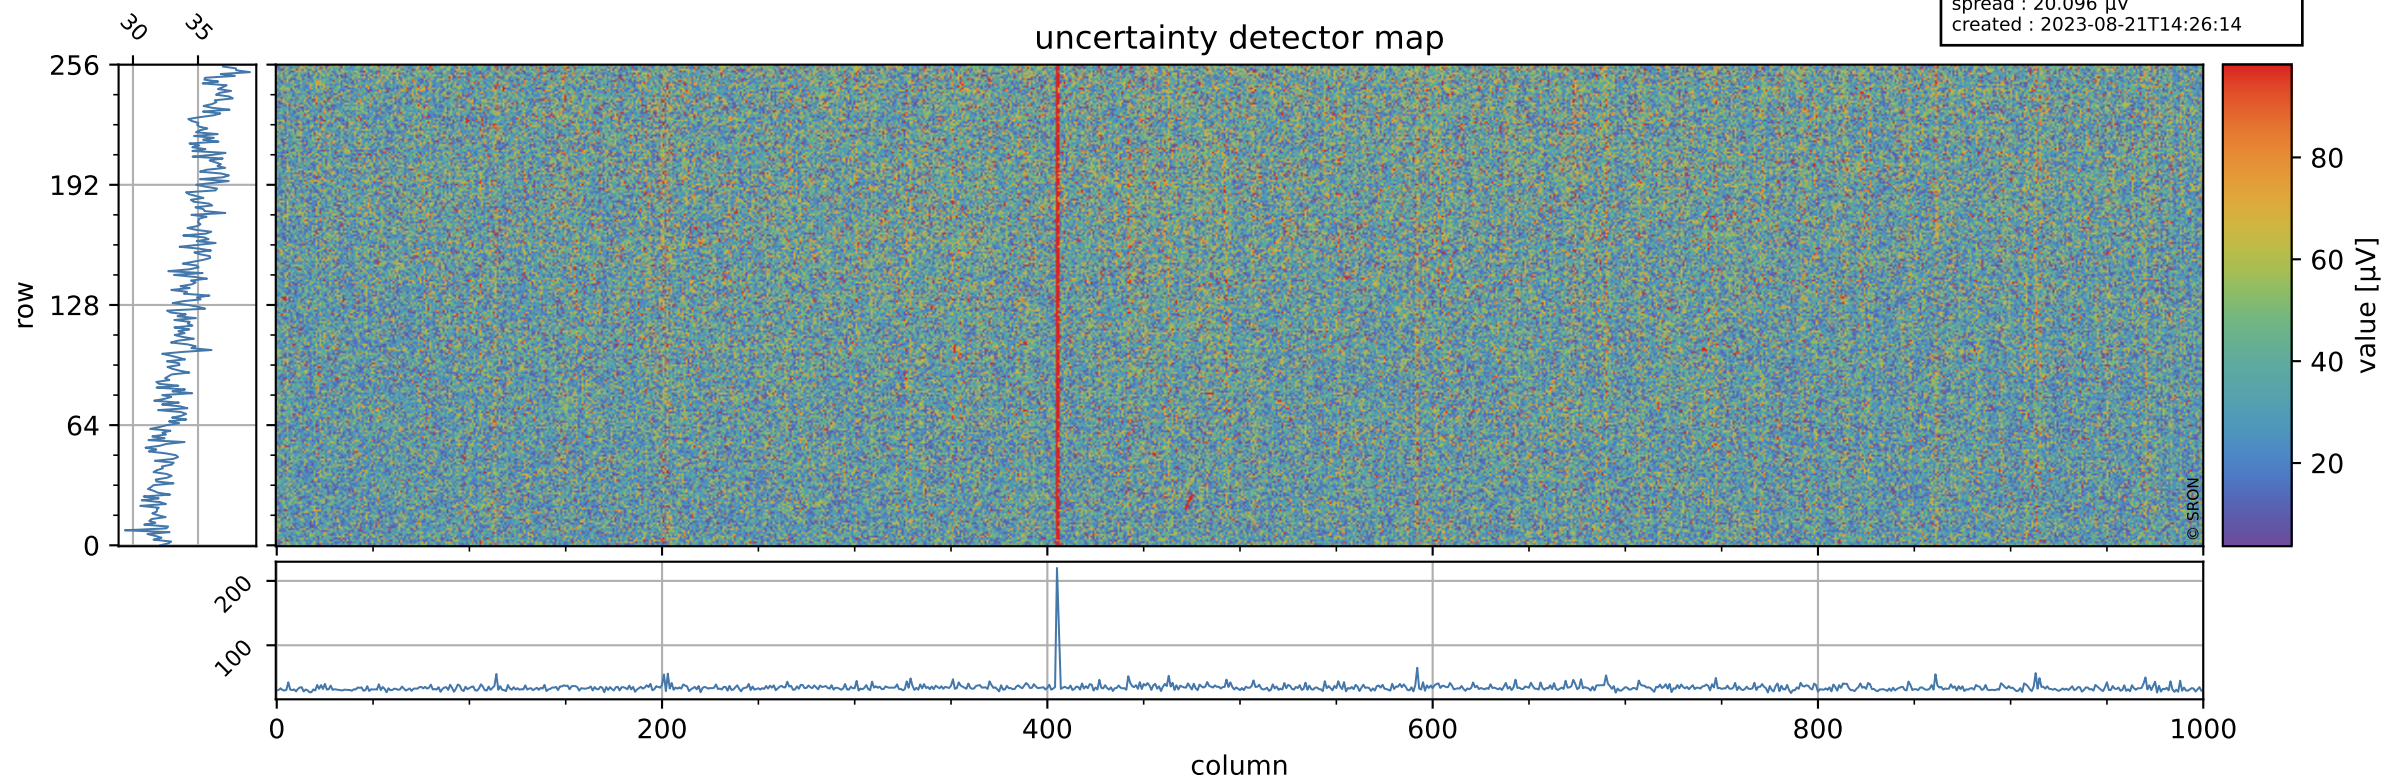

Tropomi SWIR offset (official)

orbits : 20 in [8512, 8557]
coverage : 2019-06-05 / 2019-06-08
median : 0.52596 V
spread : 0.035913 V
created : 2023-08-21T14:26:14

value detector map

Tropomi SWIR offset (official)

orbits : 20 in [8512, 8557]
coverage : 2019-06-05 / 2019-06-08
median : 34.752 μV
spread : 20.096 μV
created : 2023-08-21T14:26:14

Tropomi SWIR offset (official)

value compared with SWIR offset CKD

orbits : 20 in [8512, 8557]
coverage : 2019-06-05 / 2019-06-08
median : -0.062433 mV
spread : 0.33975 mV
created : 2023-08-21T14:26:15

Tropomi SWIR offset (official) ground-tracks of Sentinel-5P

orbits : 20 in [8512, 8557]
coverage : 2019-06-05 / 2019-06-08
created : 2023-08-21T14:26:15

Tropomi SWIR offset (official)

orbits : [2827, 8557]
coverage : 2018-04-30 / 2019-06-08
created : 2023-08-21T14:26:16