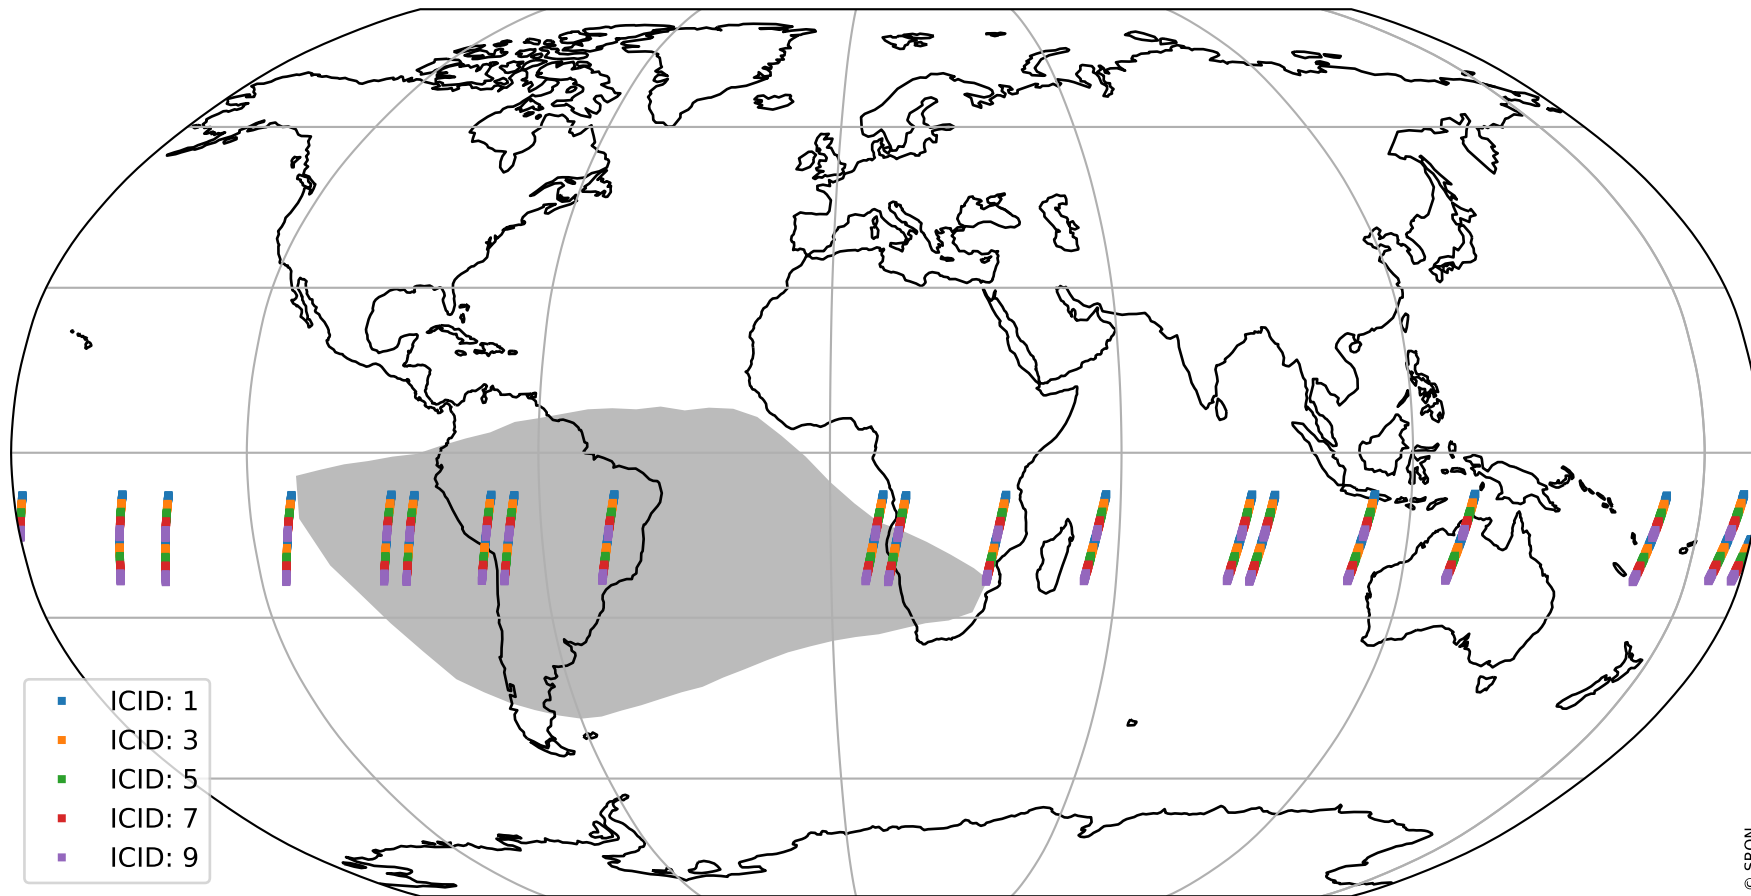

## uncertainty detector map

# Tropomi SWIR offset (official)

orbits : 19 in [8527, 8572]  
coverage : 2019-06-06 / 2019-06-09  
median : -0.076547 mV  
spread : 0.34285 mV  
created : 2023-08-21T14:26:17

value compared with SWIR offset CKD

# Tropomi SWIR offset (official) ground-tracks of Sentinel-5P

orbits : 19 in [8527, 8572]  
coverage : 2019-06-06 / 2019-06-09  
created : 2023-08-21T14:26:18

# Tropomi SWIR offset (official)

orbits : [2827, 8572]  
coverage : 2018-04-30 / 2019-06-09  
created : 2023-08-21T14:26:18