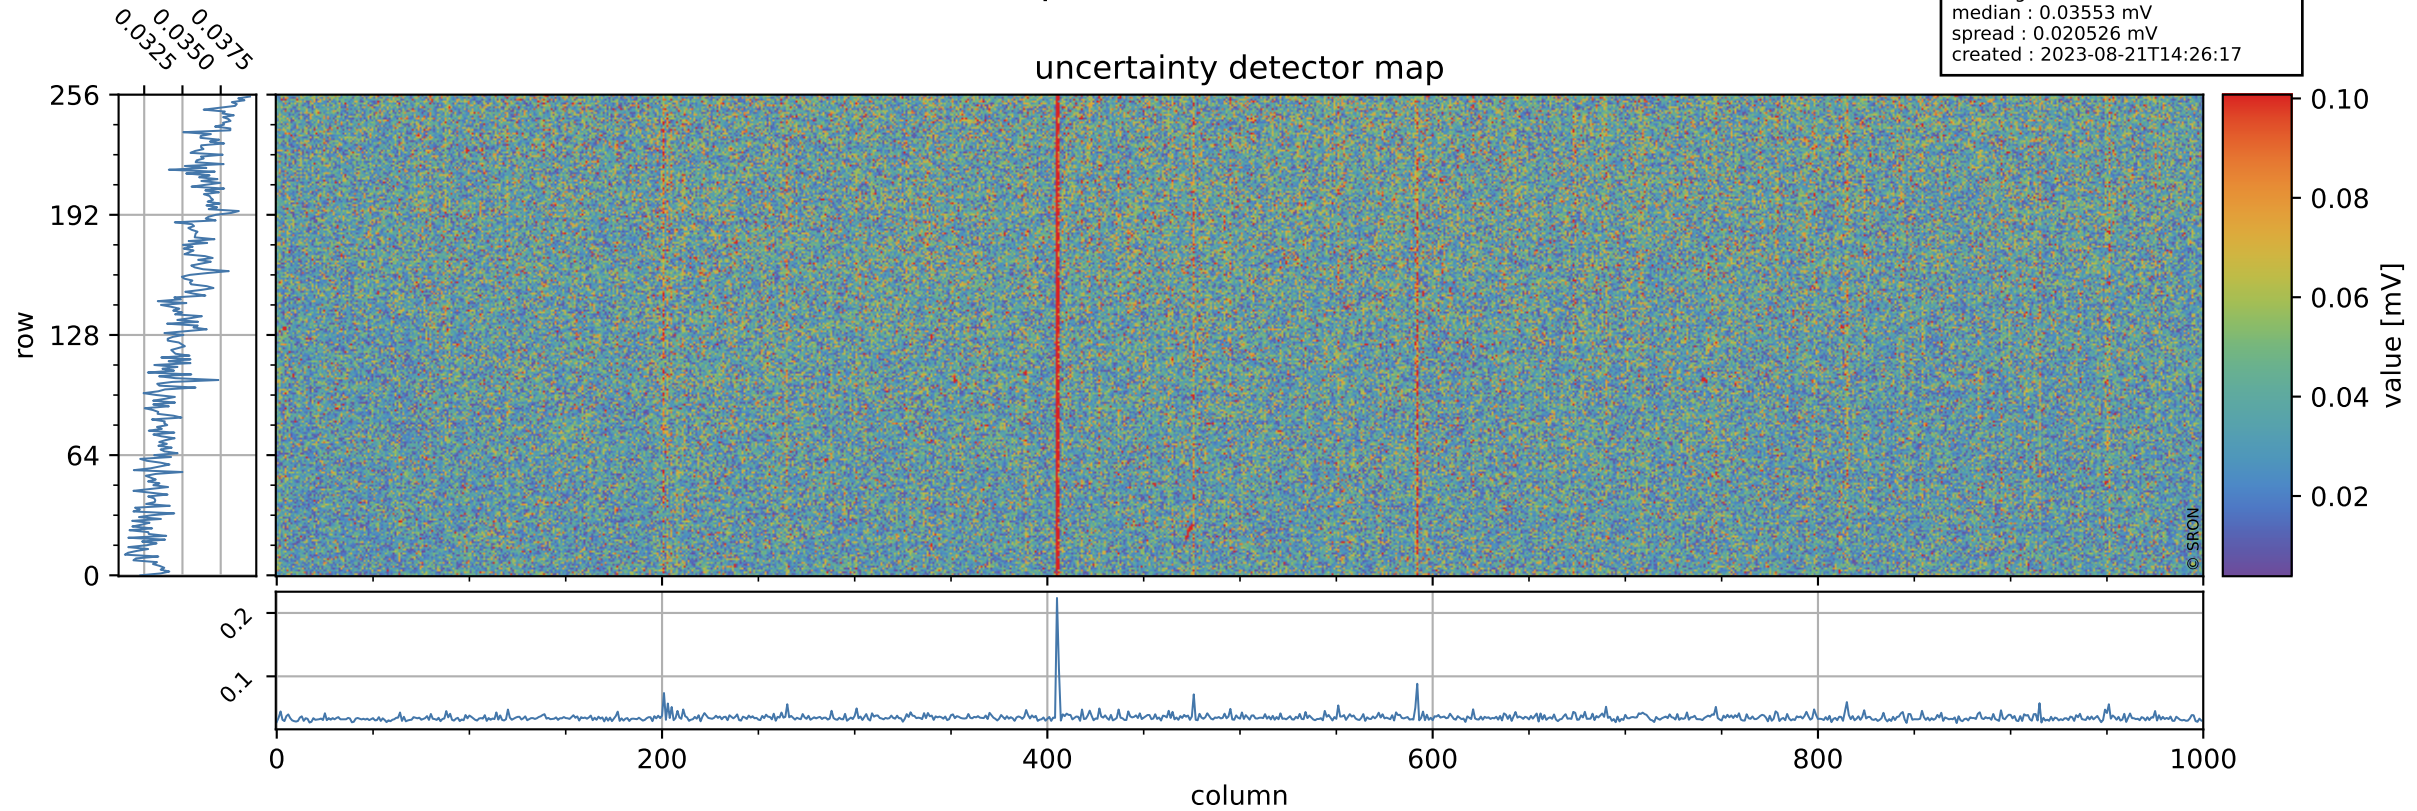

Tropomi SWIR offset (official)

orbits : 19 in [8527, 8572]
coverage : 2019-06-06 / 2019-06-09
median : 0.03553 mV
spread : 0.020526 mV
created : 2023-08-21T14:26:17

uncertainty detector map