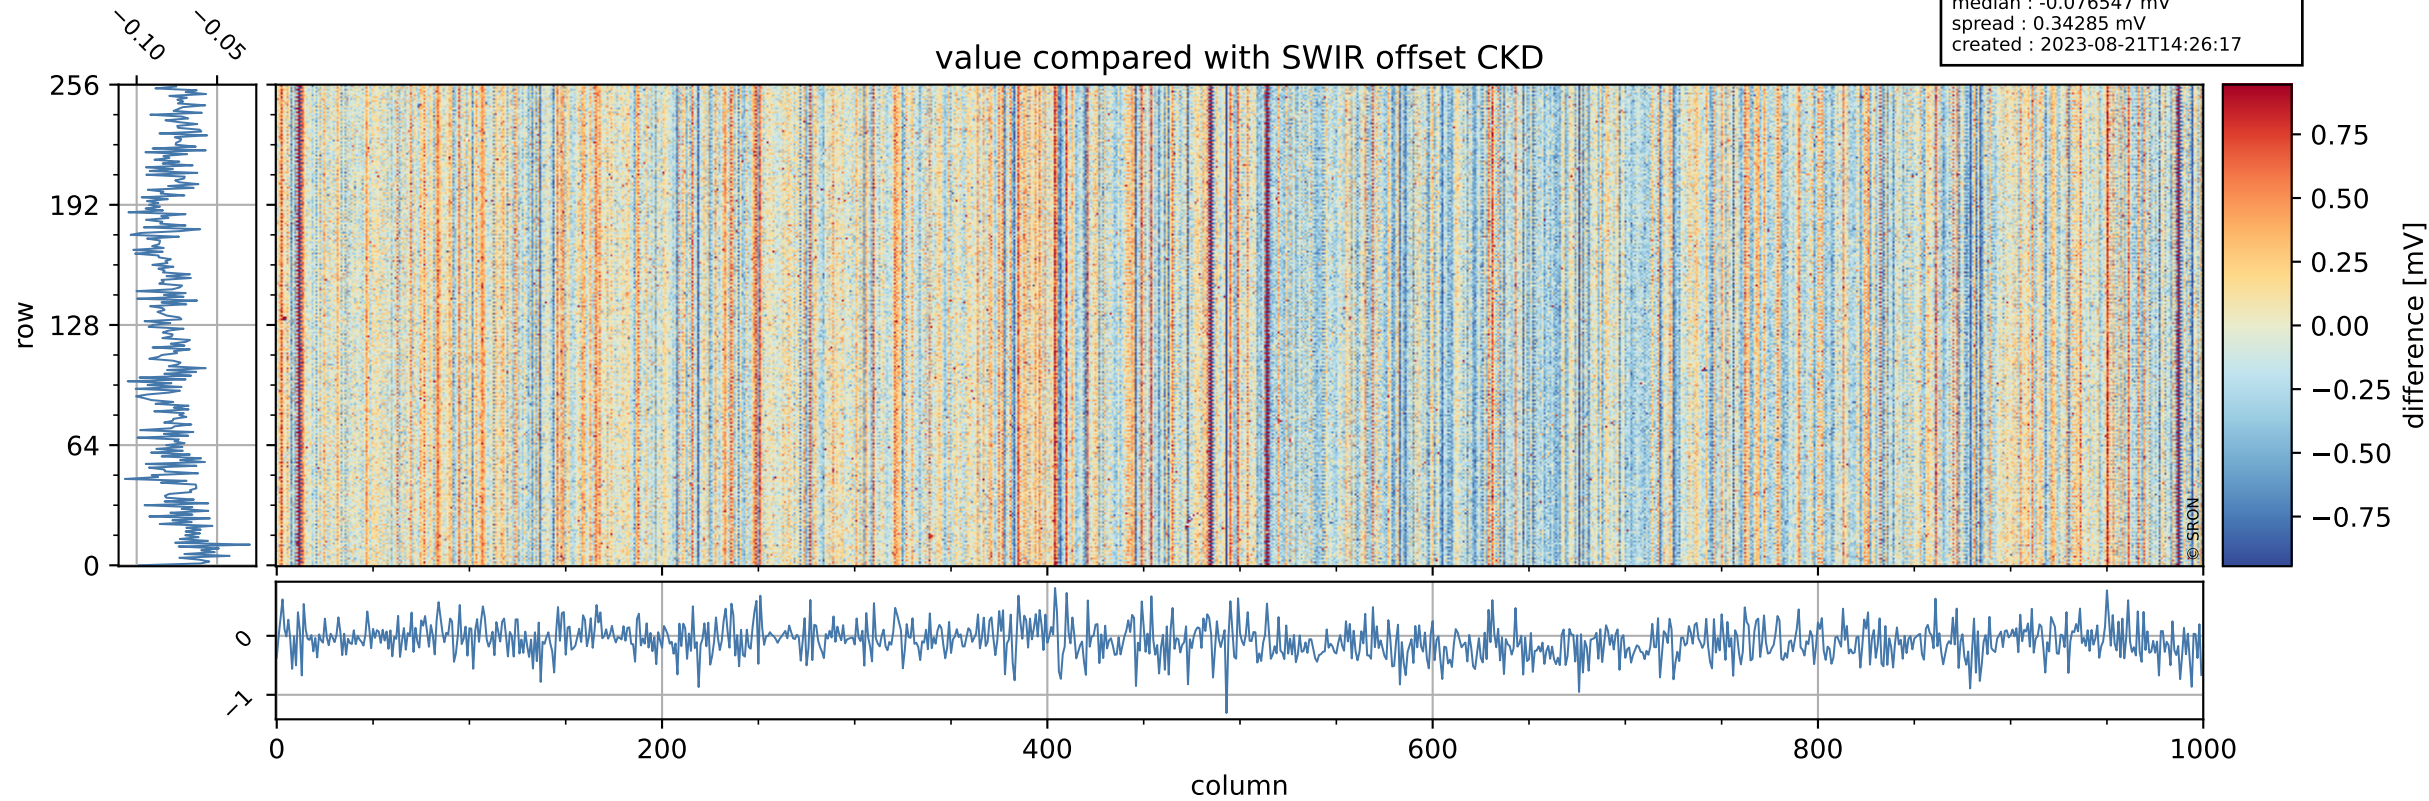

## uncertainty detector map

# Tropomi SWIR offset (official)

orbits : 19 in [8527, 8572]  
coverage : 2019-06-06 / 2019-06-09  
median : -0.076547 mV  
spread : 0.34285 mV  
created : 2023-08-21T14:26:17

value compared with SWIR offset CKD

# Tropomi SWIR offset (official) ground-tracks of Sentinel-5P

orbits : 19 in [8527, 8572]  
coverage : 2019-06-06 / 2019-06-09  
created : 2023-08-21T14:26:18

# Tropomi SWIR offset (official)

orbits : [2827, 8572]  
coverage : 2018-04-30 / 2019-06-09  
created : 2023-08-21T14:26:18