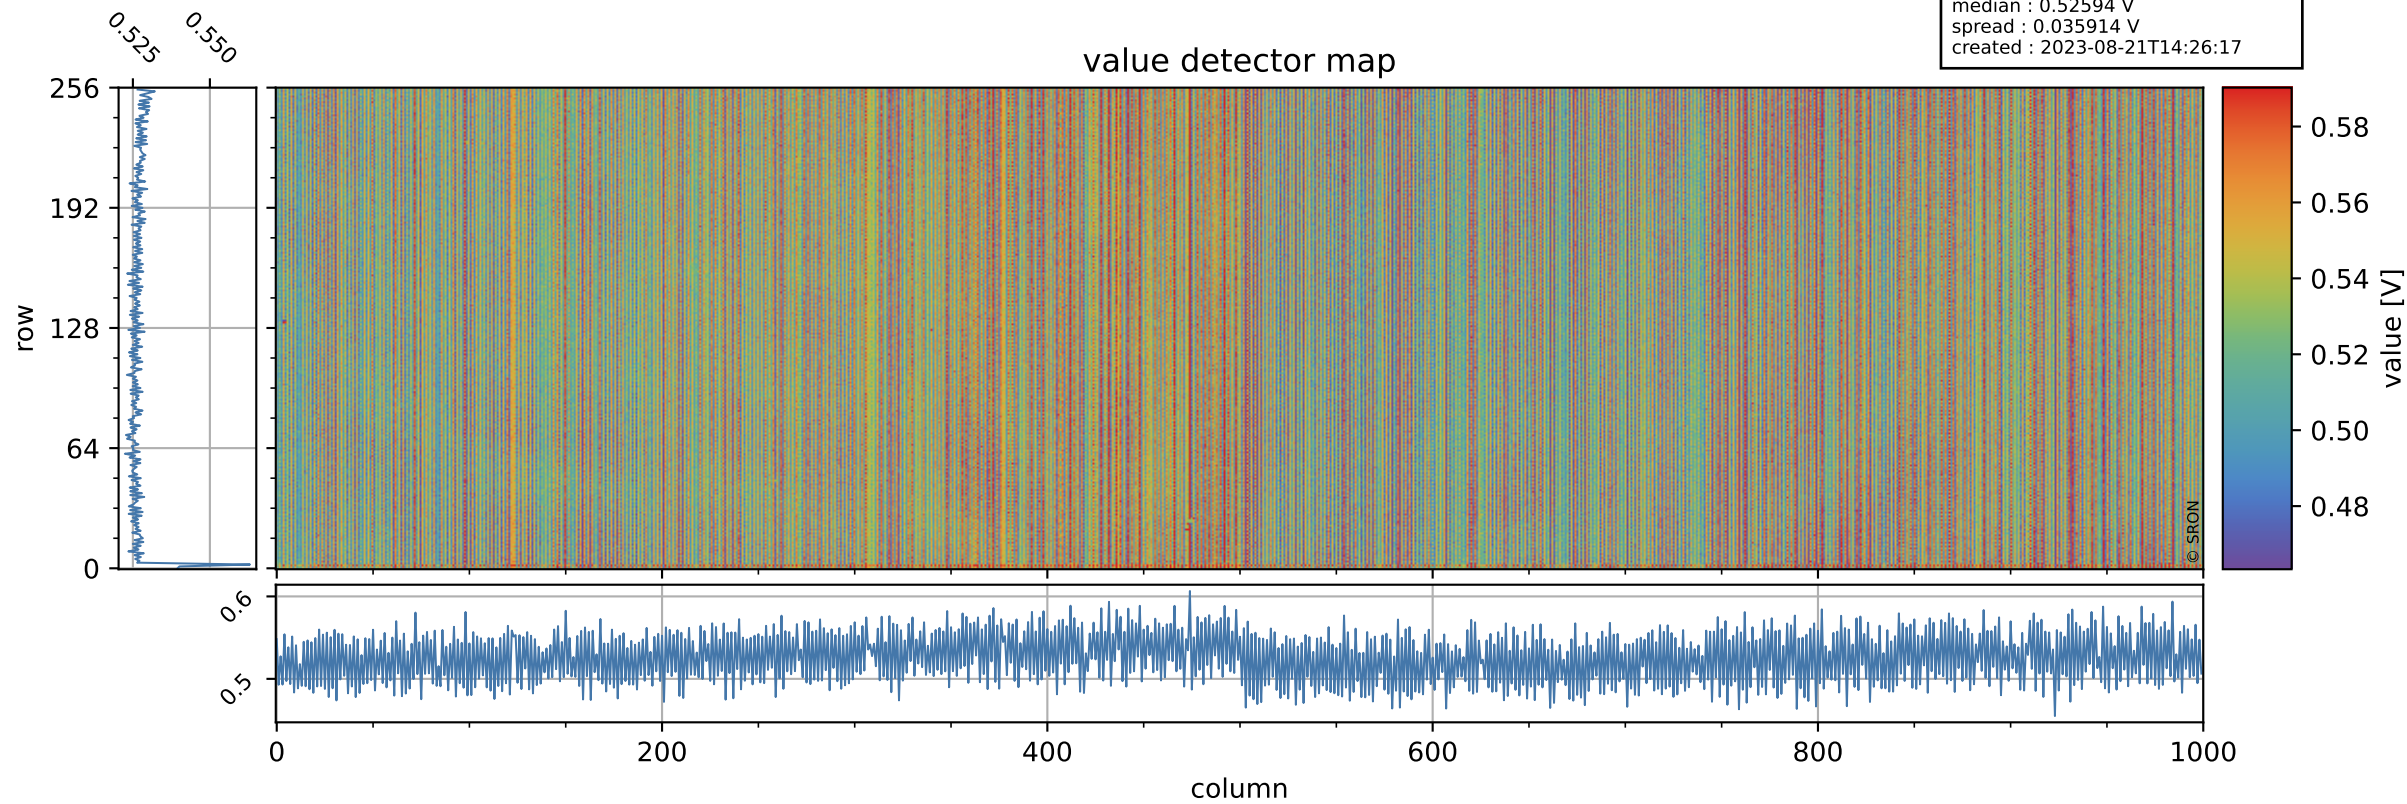

# Tropomi SWIR offset (official)

orbits : 19 in [8527, 8572]  
coverage : 2019-06-06 / 2019-06-09  
median : 0.52594 V  
spread : 0.035914 V  
created : 2023-08-21T14:26:17

## value detector map

# Tropomi SWIR offset (official)

orbits : 19 in [8527, 8572]  
coverage : 2019-06-06 / 2019-06-09  
median : 0.03553 mV  
spread : 0.020526 mV  
created : 2023-08-21T14:26:17

# Tropomi SWIR offset (official) ground-tracks of Sentinel-5P

orbits : 19 in [8527, 8572]  
coverage : 2019-06-06 / 2019-06-09  
created : 2023-08-21T14:26:18