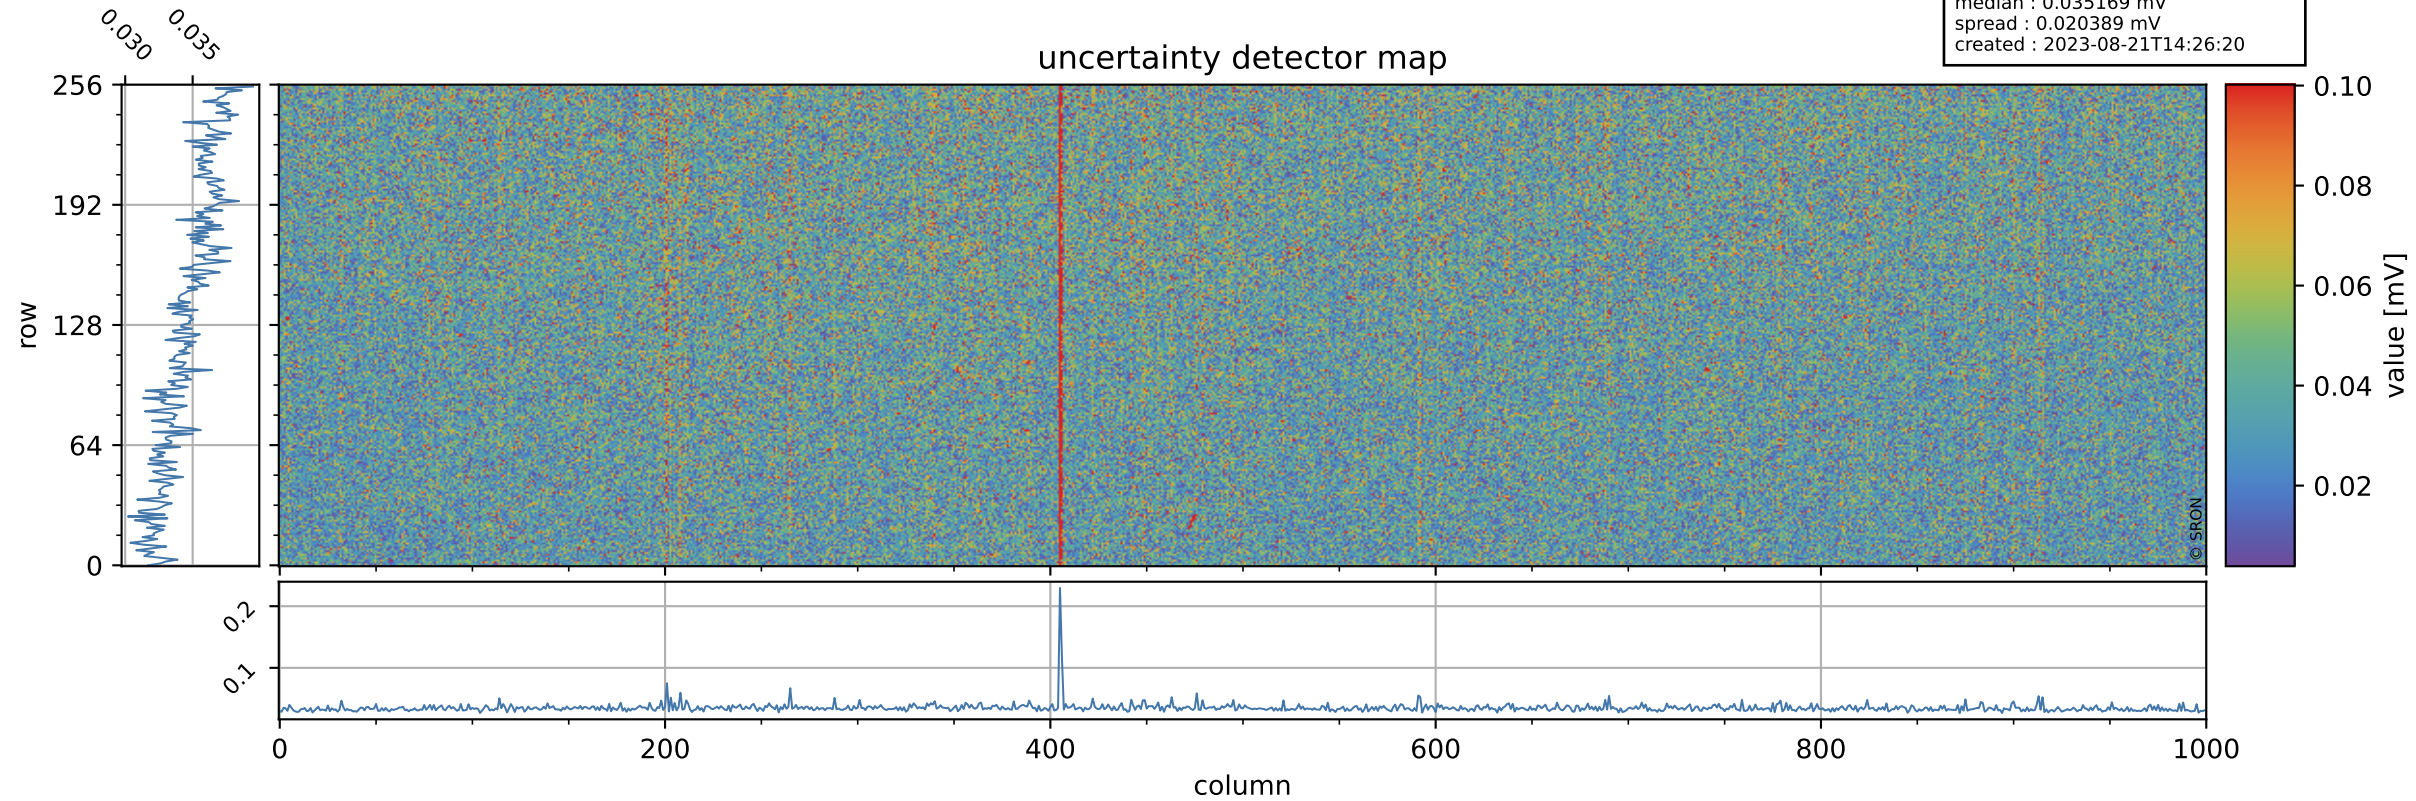

Tropomi SWIR offset (official)

orbits : 20 in [8542, 8587]
coverage : 2019-06-07 / 2019-06-10
median : 0.52594 V
spread : 0.035914 V
created : 2023-08-21T14:26:19

value detector map

Tropomi SWIR offset (official)

orbits : 20 in [8542, 8587]
coverage : 2019-06-07 / 2019-06-10
median : 0.035169 mV
spread : 0.020389 mV
created : 2023-08-21T14:26:20

Tropomi SWIR offset (official)

orbits : 20 in [8542, 8587]
coverage : 2019-06-07 / 2019-06-10
median : -0.076436 mV
spread : 0.3437 mV
created : 2023-08-21T14:26:20

value compared with SWIR offset CKD

Tropomi SWIR offset (official) ground-tracks of Sentinel-5P

orbits : 20 in [8542, 8587]
coverage : 2019-06-07 / 2019-06-10
created : 2023-08-21T14:26:20

Tropomi SWIR offset (official)

orbits : [2827, 8587]
coverage : 2018-04-30 / 2019-06-10
created : 2023-08-21T14:26:21

trend of detector median & temperatures