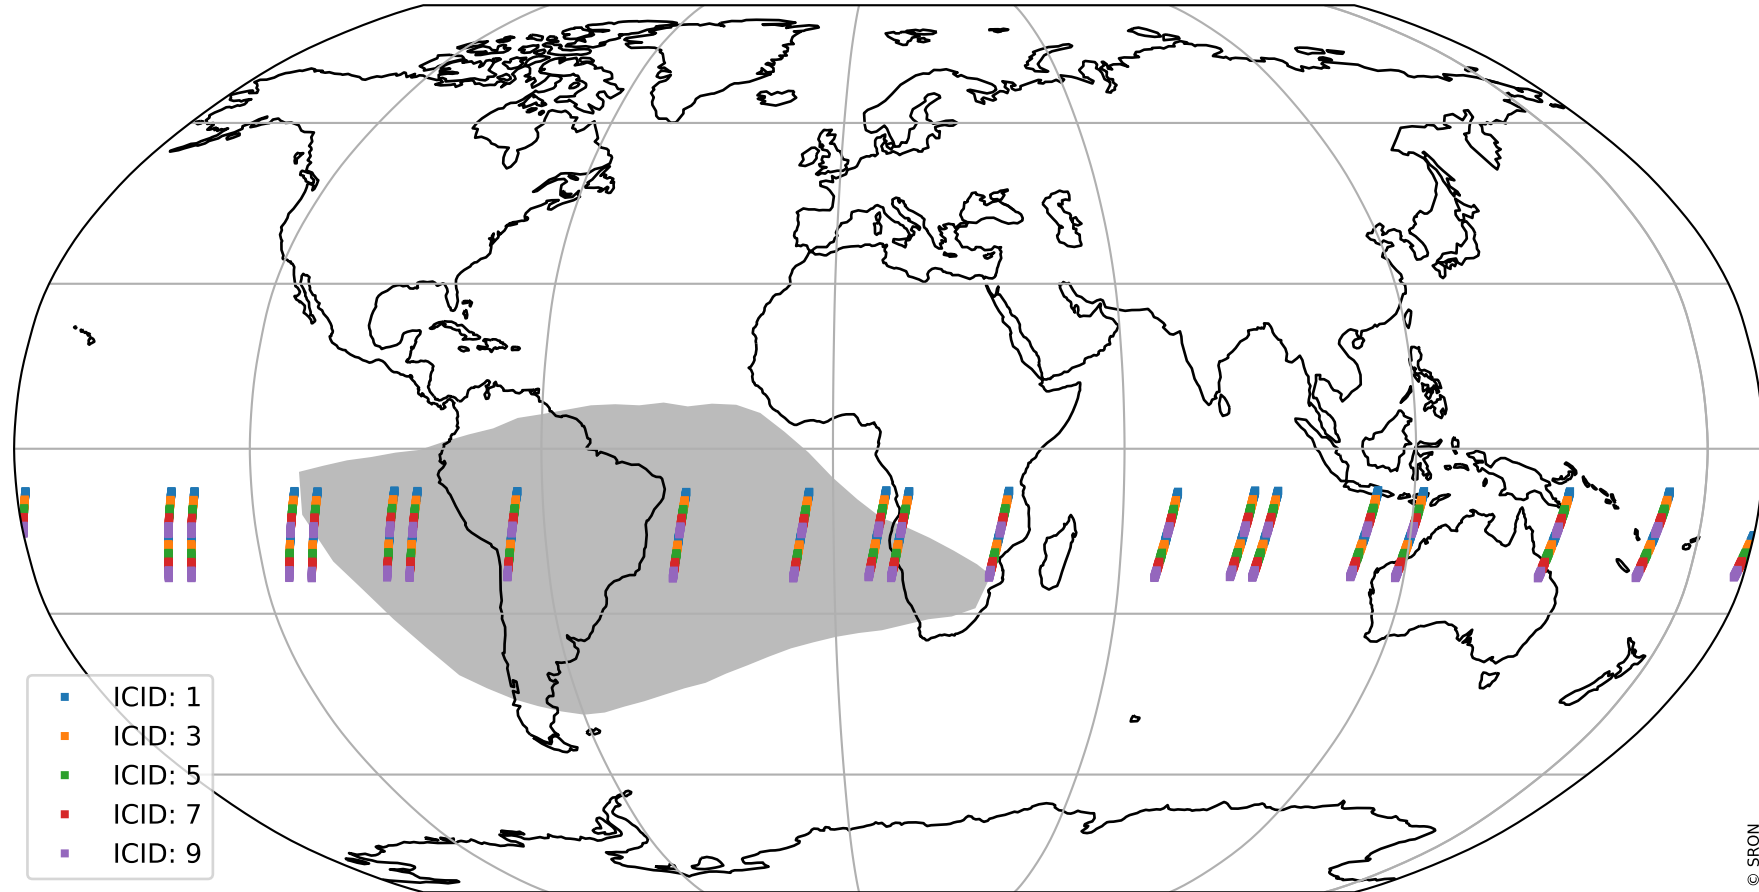

Tropomi SWIR offset (official)

orbits : 20 in [8542, 8587]
coverage : 2019-06-07 / 2019-06-10
median : 0.52594 V
spread : 0.035914 V
created : 2023-08-21T14:26:19

value detector map

Tropomi SWIR offset (official)

orbits : 20 in [8542, 8587]
coverage : 2019-06-07 / 2019-06-10
median : 0.035169 mV
spread : 0.020389 mV
created : 2023-08-21T14:26:20

Tropomi SWIR offset (official)

orbits : 20 in [8542, 8587]
coverage : 2019-06-07 / 2019-06-10
median : -0.076436 mV
spread : 0.3437 mV
created : 2023-08-21T14:26:20

value compared with SWIR offset CKD

Tropomi SWIR offset (official) ground-tracks of Sentinel-5P

orbits : 20 in [8542, 8587]
coverage : 2019-06-07 / 2019-06-10
created : 2023-08-21T14:26:20

Tropomi SWIR offset (official)

orbits : [2827, 8587]
coverage : 2018-04-30 / 2019-06-10
created : 2023-08-21T14:26:21

trend of detector median & temperatures