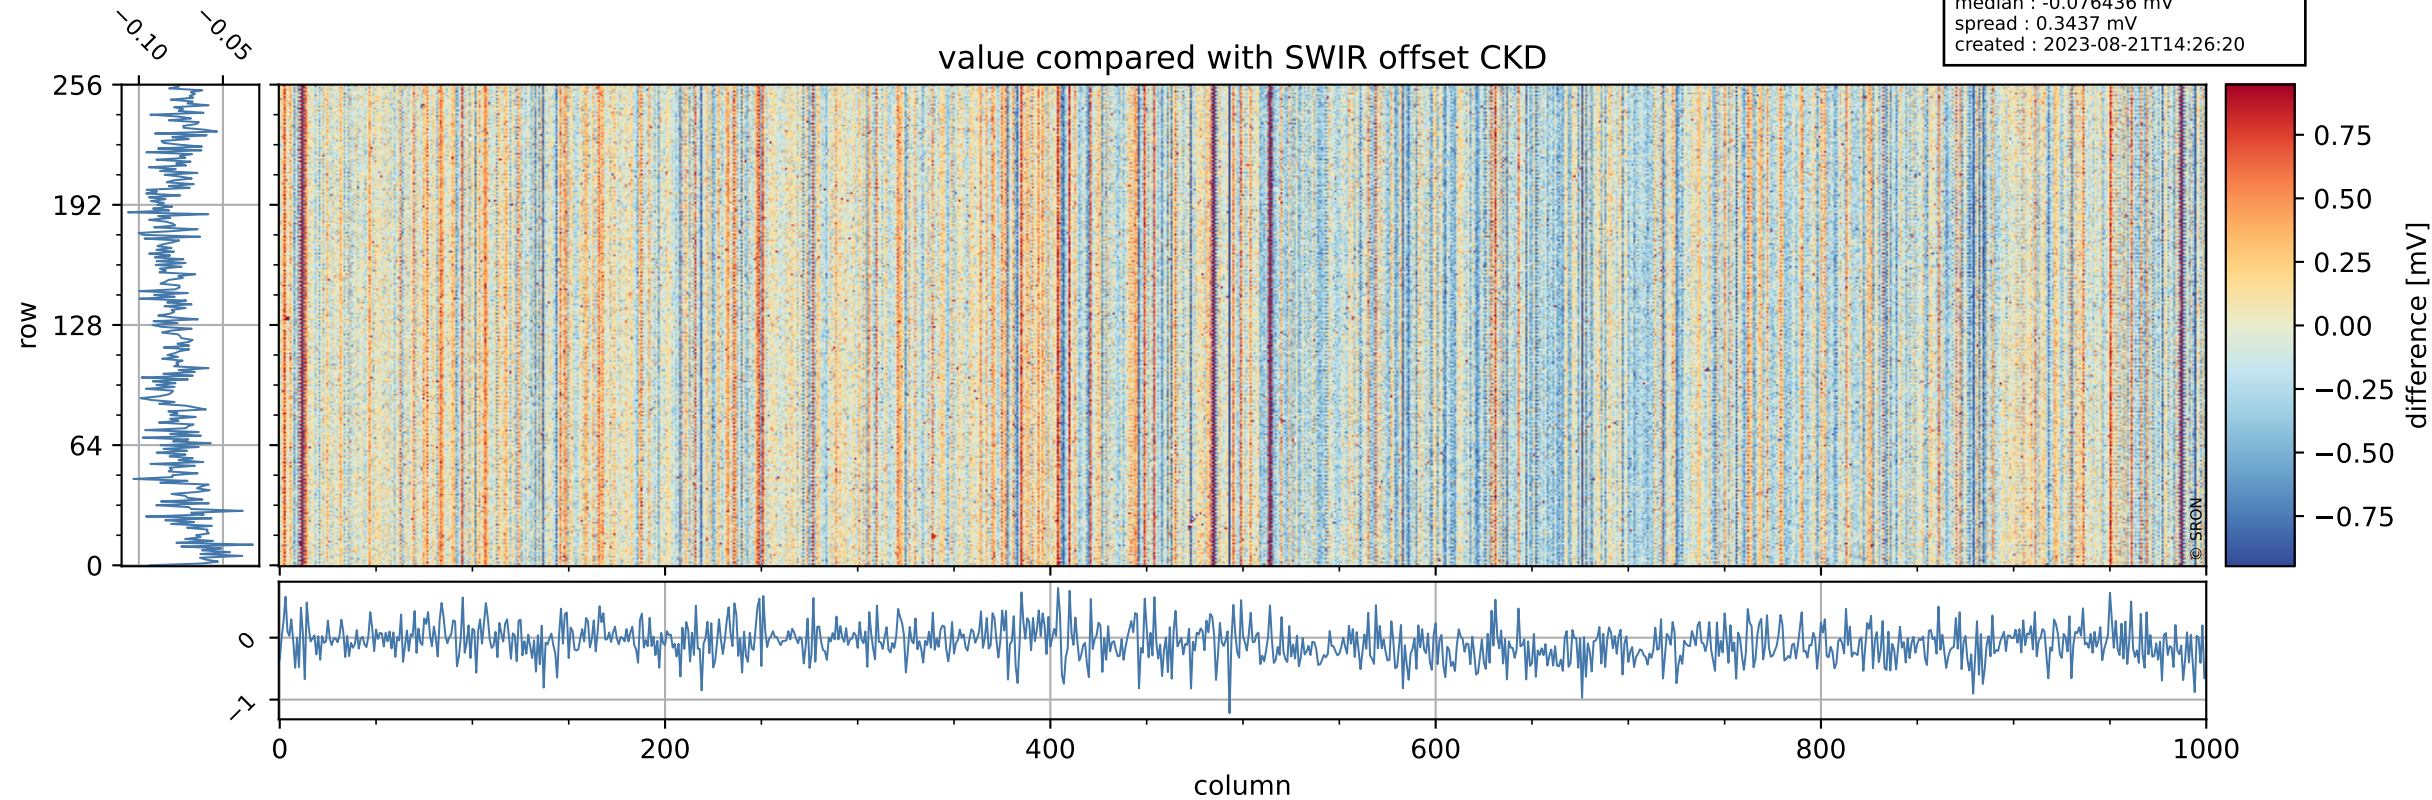

Tropomi SWIR offset (official)

orbits : 20 in [8542, 8587]
coverage : 2019-06-07 / 2019-06-10
median : 0.52594 V
spread : 0.035914 V
created : 2023-08-21T14:26:19

value detector map

Tropomi SWIR offset (official)

orbits : 20 in [8542, 8587]
coverage : 2019-06-07 / 2019-06-10
median : 0.035169 mV
spread : 0.020389 mV
created : 2023-08-21T14:26:20

Tropomi SWIR offset (official)

orbits : 20 in [8542, 8587]
coverage : 2019-06-07 / 2019-06-10
median : -0.076436 mV
spread : 0.3437 mV
created : 2023-08-21T14:26:20

value compared with SWIR offset CKD

Tropomi SWIR offset (official) ground-tracks of Sentinel-5P

orbits : 20 in [8542, 8587]
coverage : 2019-06-07 / 2019-06-10
created : 2023-08-21T14:26:20

Tropomi SWIR offset (official)

orbits : [2827, 8587]
coverage : 2018-04-30 / 2019-06-10
created : 2023-08-21T14:26:21

trend of detector median & temperatures