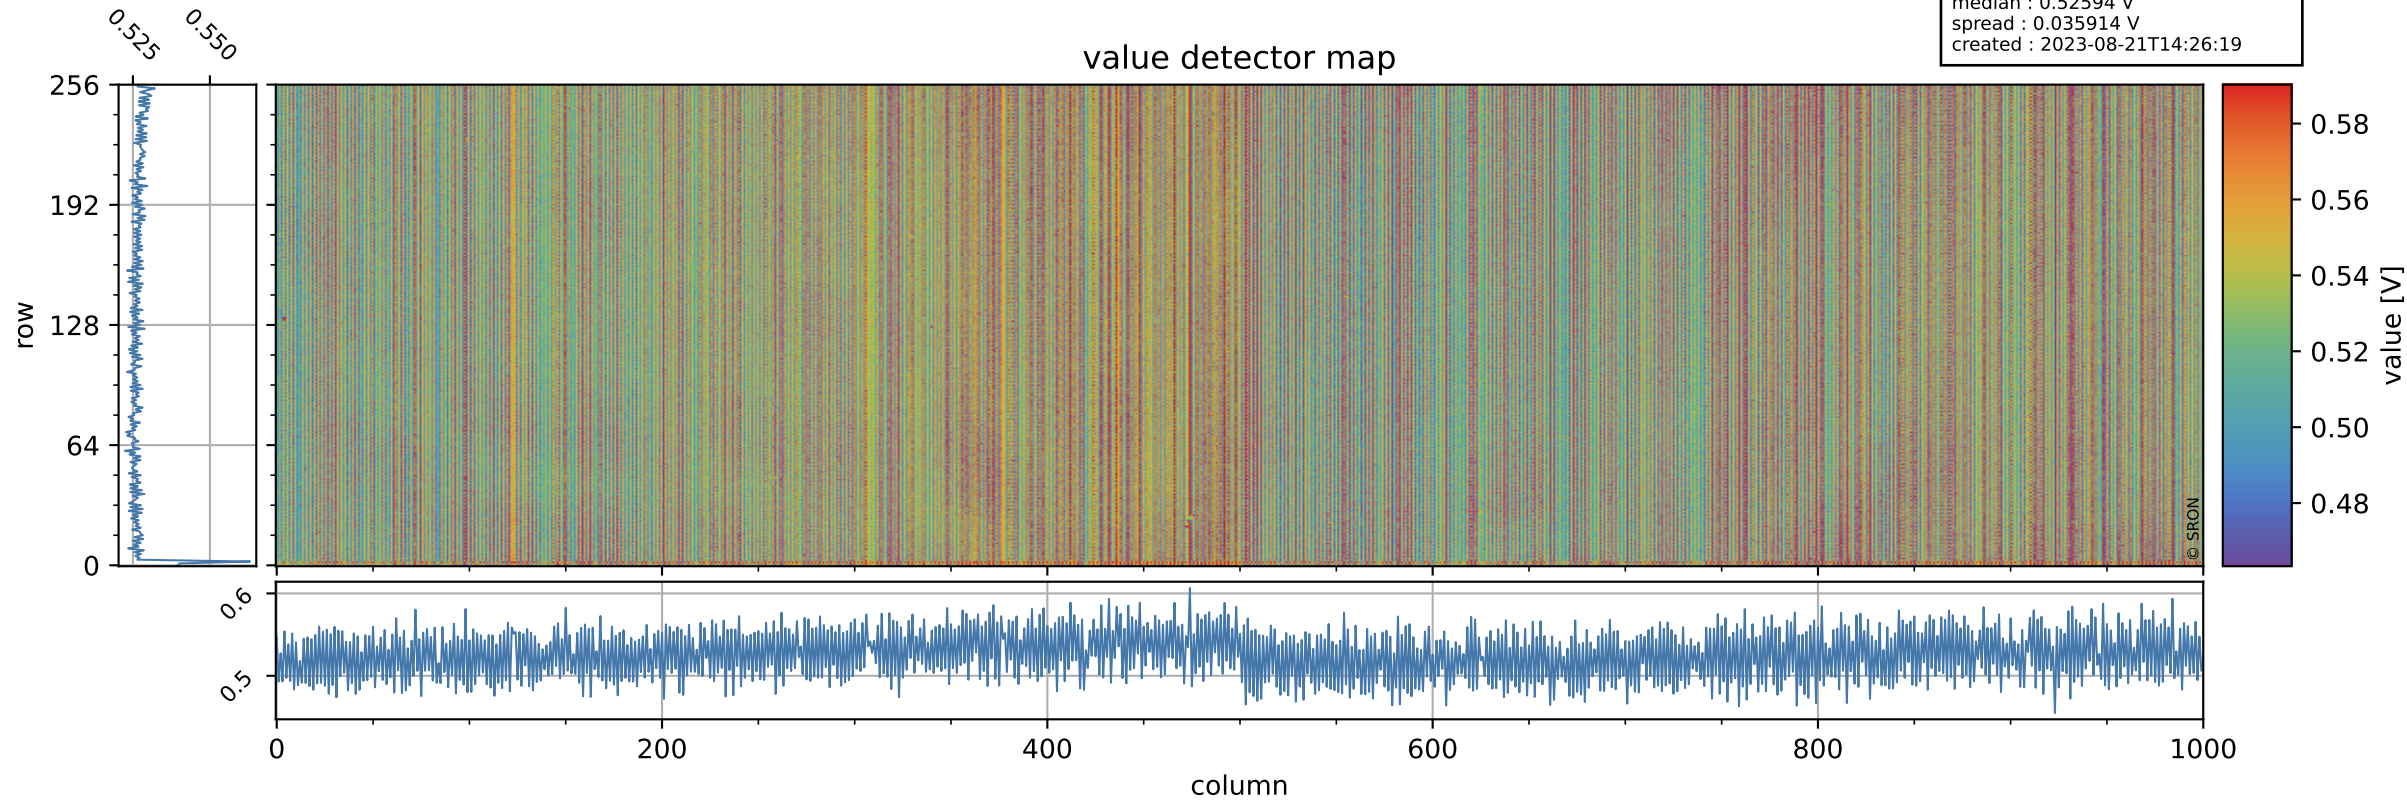

Tropomi SWIR offset (official)

orbits : 20 in [8542, 8587]
coverage : 2019-06-07 / 2019-06-10
median : 0.52594 V
spread : 0.035914 V
created : 2023-08-21T14:26:19

value detector map

Tropomi SWIR offset (official)

orbits : 20 in [8542, 8587]
coverage : 2019-06-07 / 2019-06-10
median : 0.035169 mV
spread : 0.020389 mV
created : 2023-08-21T14:26:20

Tropomi SWIR offset (official)

orbits : 20 in [8542, 8587]
coverage : 2019-06-07 / 2019-06-10
median : -0.076436 mV
spread : 0.3437 mV
created : 2023-08-21T14:26:20

value compared with SWIR offset CKD

Tropomi SWIR offset (official) ground-tracks of Sentinel-5P

orbits : 20 in [8542, 8587]
coverage : 2019-06-07 / 2019-06-10
created : 2023-08-21T14:26:20

Tropomi SWIR offset (official)

orbits : [2827, 8587]
coverage : 2018-04-30 / 2019-06-10
created : 2023-08-21T14:26:21

trend of detector median & temperatures