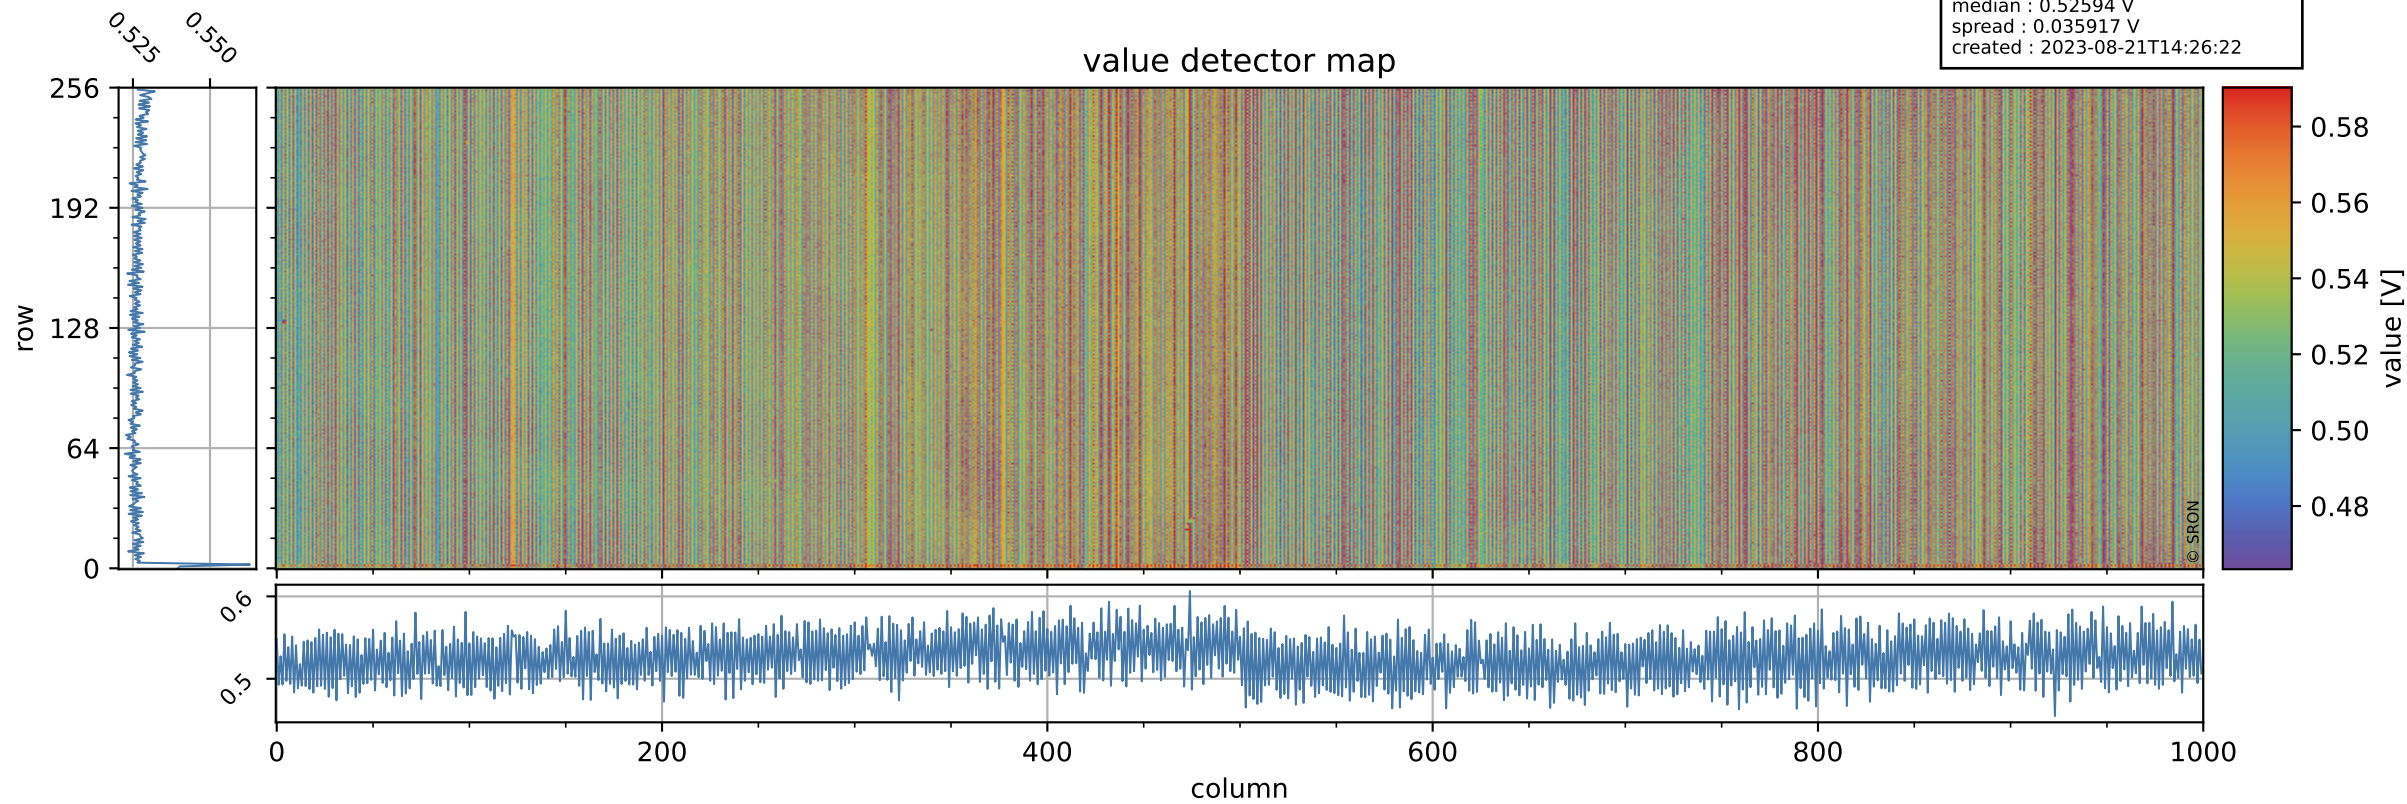

# Tropomi SWIR offset (official)

orbits : 19 in [8557, 8602]  
coverage : 2019-06-08 / 2019-06-11  
median : 0.52594 V  
spread : 0.035917 V  
created : 2023-08-21T14:26:22

## value detector map

# Tropomi SWIR offset (official)

orbits : 19 in [8557, 8602]  
coverage : 2019-06-08 / 2019-06-11  
median : 33.477  $\mu\text{V}$   
spread : 19.918  $\mu\text{V}$   
created : 2023-08-21T14:26:22

# Tropomi SWIR offset (official) ground-tracks of Sentinel-5P

orbits : 19 in [8557, 8602]  
coverage : 2019-06-08 / 2019-06-11  
created : 2023-08-21T14:26:23