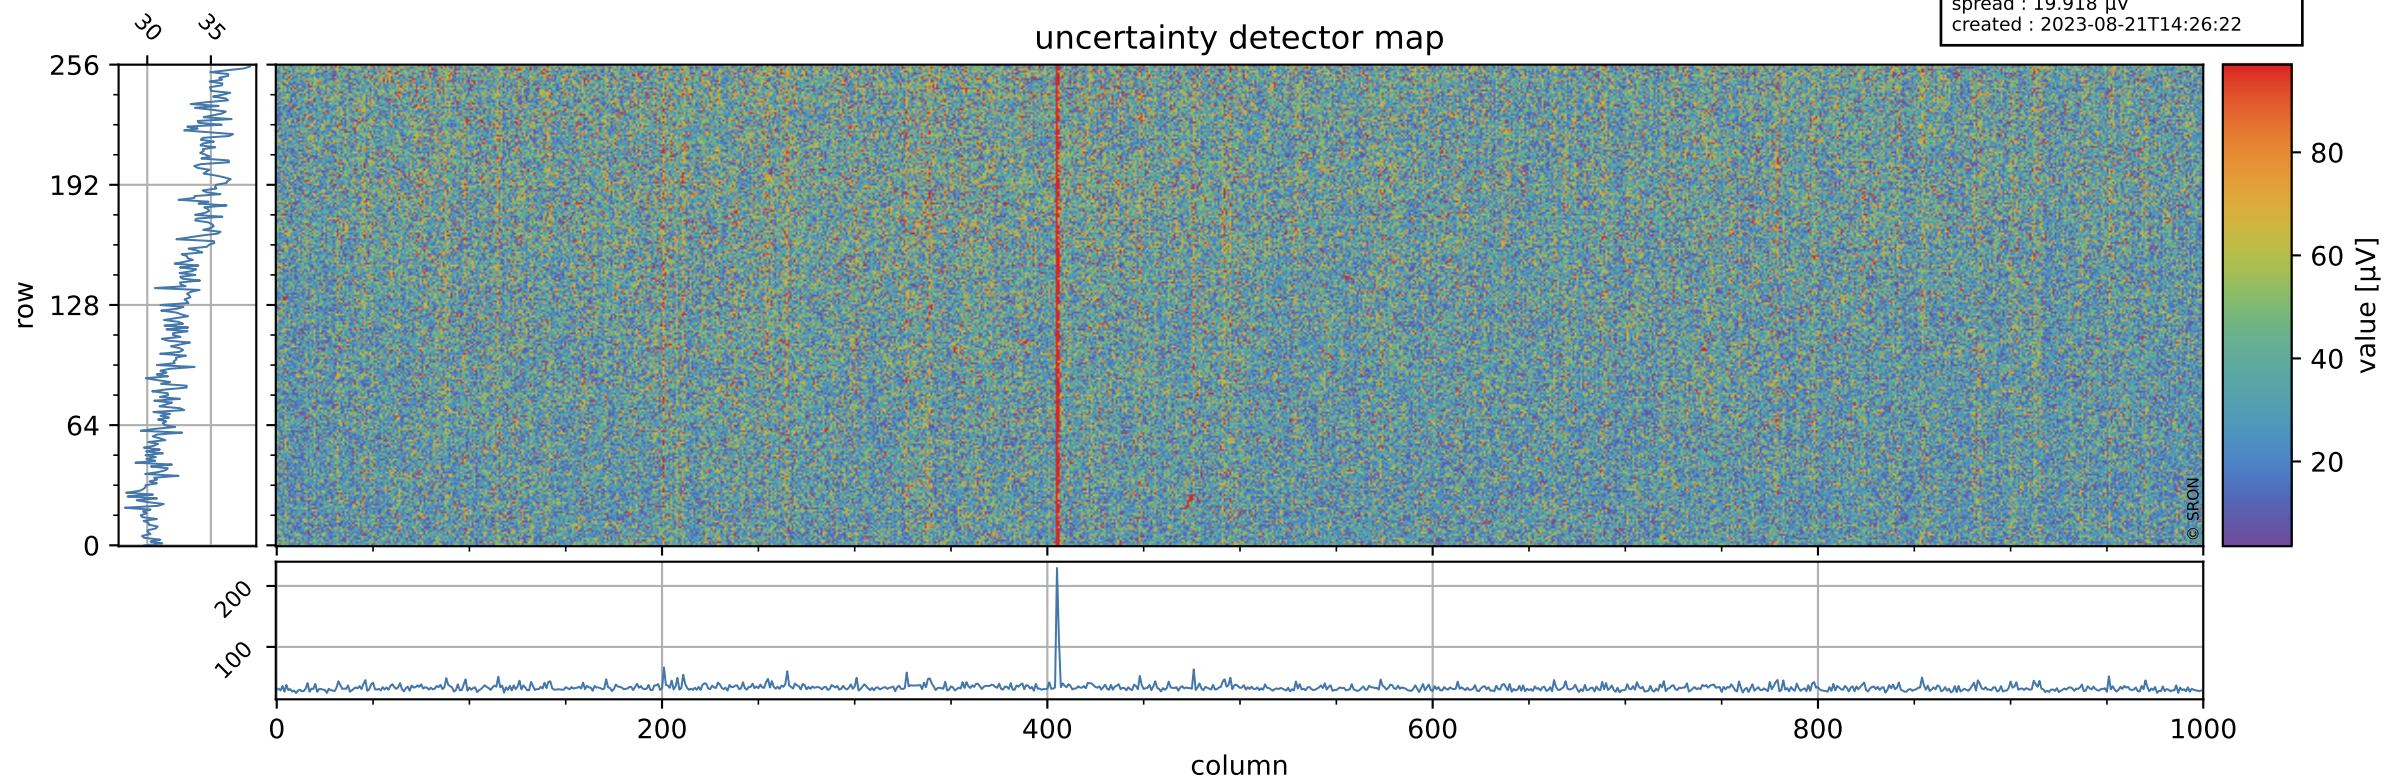

# Tropomi SWIR offset (official)

orbits : 19 in [8557, 8602]  
coverage : 2019-06-08 / 2019-06-11  
median : 0.52594 V  
spread : 0.035917 V  
created : 2023-08-21T14:26:22

## value detector map

# Tropomi SWIR offset (official)

orbits : 19 in [8557, 8602]  
coverage : 2019-06-08 / 2019-06-11  
median : 33.477  $\mu\text{V}$   
spread : 19.918  $\mu\text{V}$   
created : 2023-08-21T14:26:22

# Tropomi SWIR offset (official) ground-tracks of Sentinel-5P

orbits : 19 in [8557, 8602]  
coverage : 2019-06-08 / 2019-06-11  
created : 2023-08-21T14:26:23