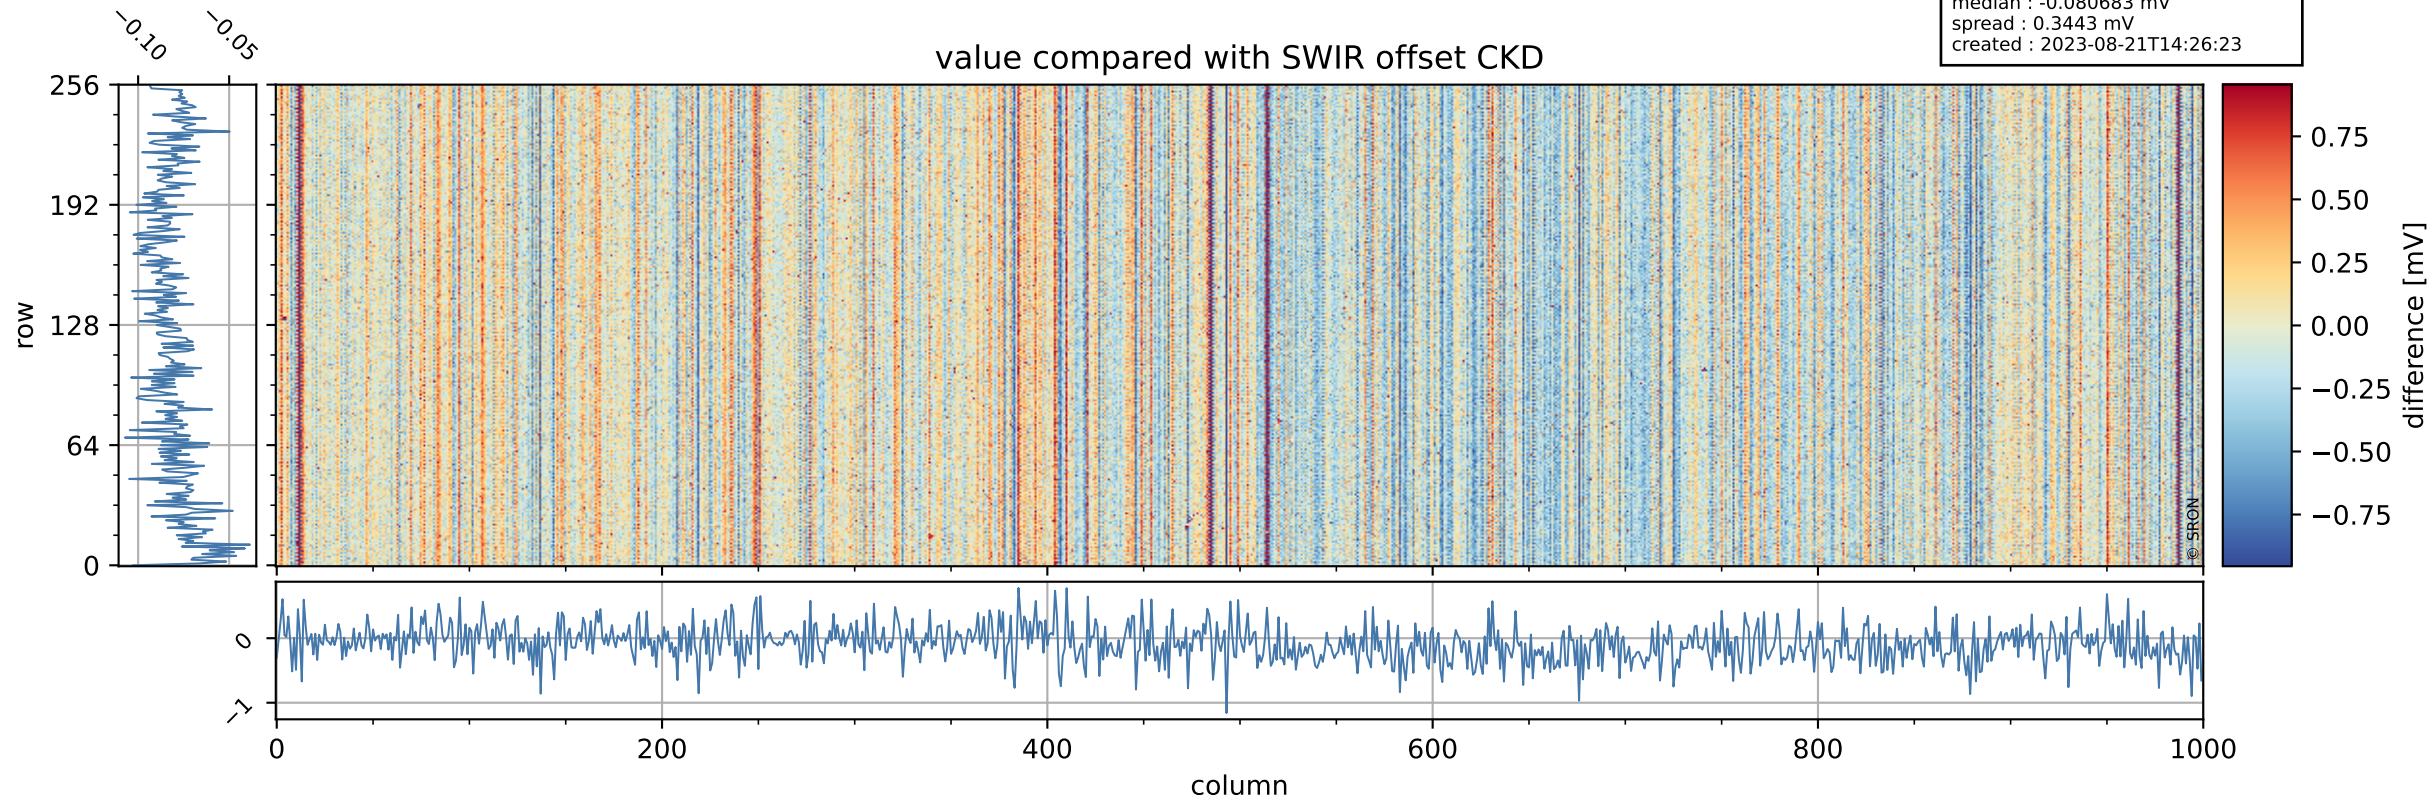

## value detector map

# Tropomi SWIR offset (official)

orbits : 19 in [8557, 8602]  
coverage : 2019-06-08 / 2019-06-11  
median : 33.477  $\mu\text{V}$   
spread : 19.918  $\mu\text{V}$   
created : 2023-08-21T14:26:22

# Tropomi SWIR offset (official) ground-tracks of Sentinel-5P

orbits : 19 in [8557, 8602]  
coverage : 2019-06-08 / 2019-06-11  
created : 2023-08-21T14:26:23

# Tropomi SWIR offset (official)

orbits : [2827, 8602]  
coverage : 2018-04-30 / 2019-06-11  
created : 2023-08-21T14:26:24