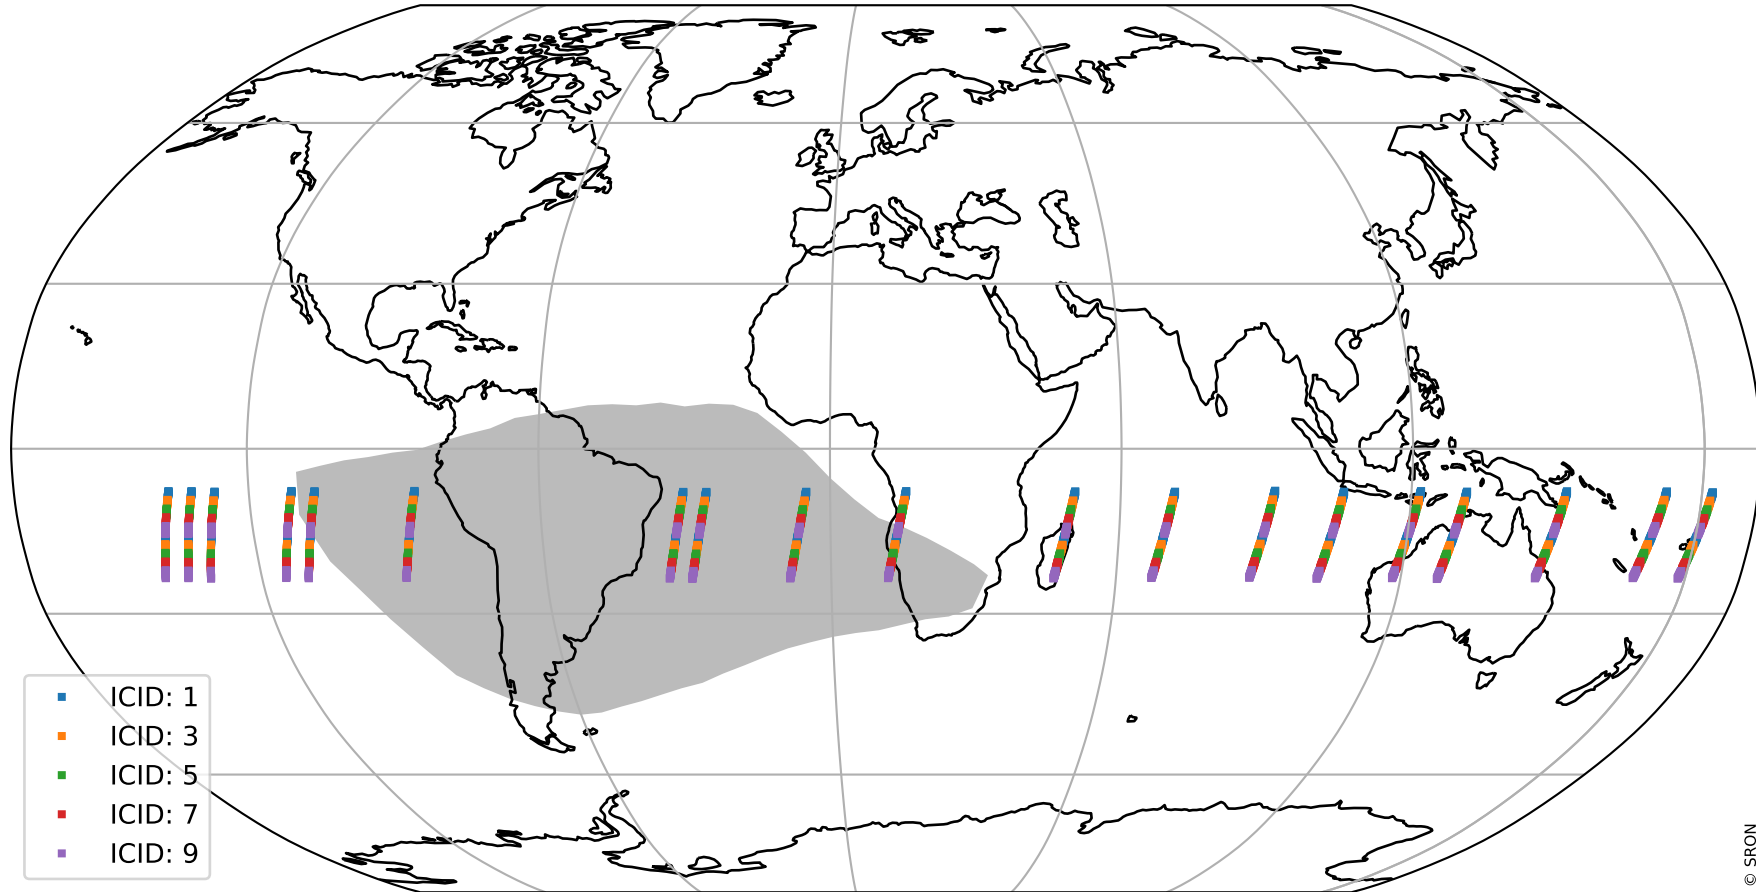

# Tropomi SWIR offset (official)

orbits : 19 in [8557, 8602]  
coverage : 2019-06-08 / 2019-06-11  
median : 33.477  $\mu\text{V}$   
spread : 19.918  $\mu\text{V}$   
created : 2023-08-21T14:26:22

# Tropomi SWIR offset (official)

value compared with SWIR offset CKD

orbits : 19 in [8557, 8602]  
coverage : 2019-06-08 / 2019-06-11  
median : -0.080683 mV  
spread : 0.3443 mV  
created : 2023-08-21T14:26:23

# Tropomi SWIR offset (official) ground-tracks of Sentinel-5P

orbits : 19 in [8557, 8602]  
coverage : 2019-06-08 / 2019-06-11  
created : 2023-08-21T14:26:23

# Tropomi SWIR offset (official)

orbits : [2827, 8602]  
coverage : 2018-04-30 / 2019-06-11  
created : 2023-08-21T14:26:24